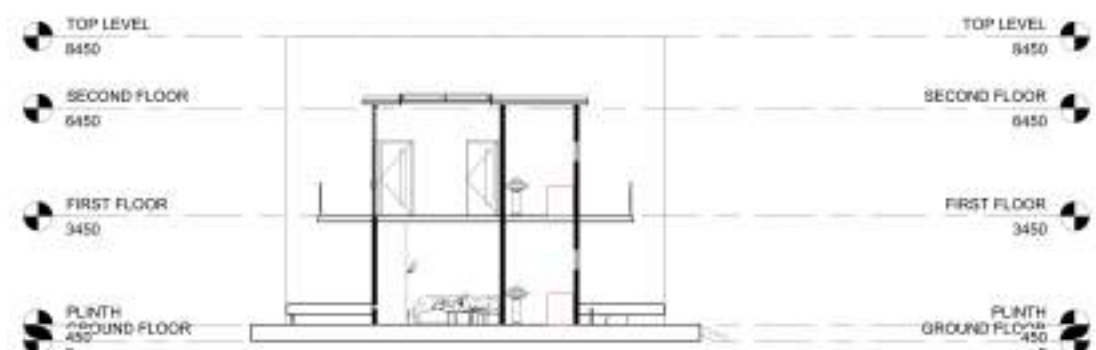

KEY PLAN

SECTION AA

SECTION BB

SECTION CC

VIEW

SOUTH ELEVATION

NORTH ELEVATION

EAST ELEVATION

WEST ELEVATION

FRONT VIEW

BACK VIEW

TOP VIEW

GROUND FLOOR

FIRST FLOOR

SECTION AA

SECTION BB

SECTION CC

SECTION DD

SOUTH ELEVATION

NORTH ELEVATION

KEY PLAN

TOP VIEW

VIEW

EAST ELEVATION

WEST ELEVATION

FRONT VIEW

BACK VIEW

GROUND FLOOR

FIRST FLOOR

KEY PLAN

EAST ELEVATION

WEST ELEVATION