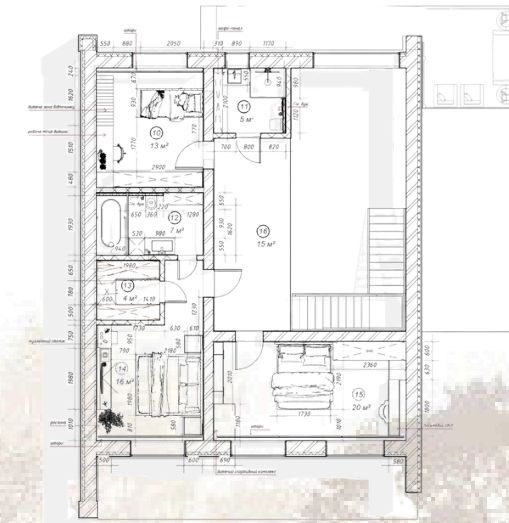

# INTERIOR VISUALIZATIONS

# SENSORY CALM COTTAGE

**PROJECT CONCEPT**  
THE ART OF SENSORY BALANCE.  
THIS PROJECT IS A THOUGHTFUL SANCTUARY DESIGNED IN THE SPIRIT OF WARM MINIMALISM, BY ELIMINATING VISUAL NOISE, THE COTTAGE REPLACES CHAOS WITH CLEAR STRUCTURE, COMFORT, AND ARCHITECTURAL LOGIC.  
AT THE HEART OF THE DESIGN IS COMPLETE SENSORY COMFORT. EVERY DETAIL—FROM ADVANCED ACOUSTIC INSULATION AND SOFT, ADAPTIVE LIGHTING TO NATURAL TACTILE MATERIALS AND CONCEALED STORAGE—WORKS TOGETHER TO CREATE AN ATMOSPHERE OF ABSOLUTE PEACE. THIS IS NOT A STERILE ENVIRONMENT, BUT A WARM LIVING HOME. IT IS A GENTLE SPACE CRAFTED TO SUPPORT DAILY ROUTINES, NURTURE FOCUS, AND OFFER EMOTIONAL DECOMPRESSION FOR THE ENTIRE FAMILY.