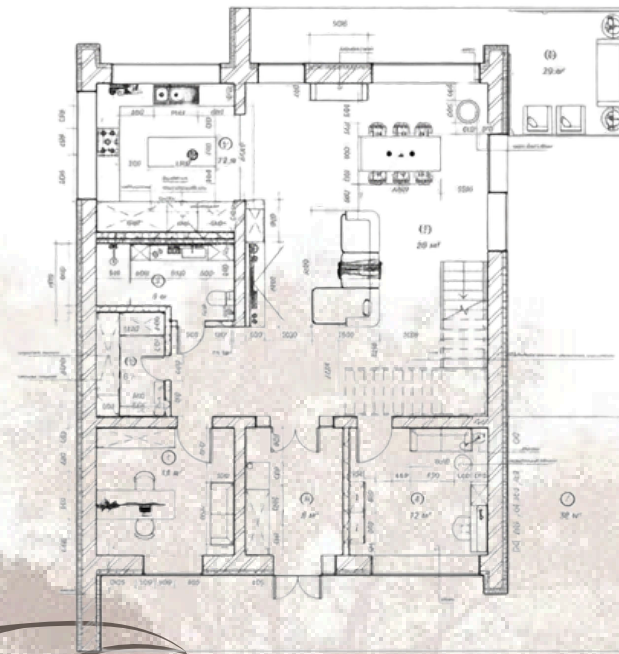

# INTERIOR VISUALIZATIONS

# SENSORY CALM COTTAGE

**PROJECT CONCEPT**  
THE ART OF SENSORY BALANCE.  
THIS PROJECT IS A THOUGHTFUL SANCTUARY DESIGNED IN THE SPIRIT OF WARM MINIMALISM, BY ELIMINATING VISUAL NOISE, THE COTTAGE REPLACES CHAOS WITH CLEAR STRUCTURE, COMFORT, AND ARCHITECTURAL LOGIC.  
AT THE HEART OF THE DESIGN IS COMPLETE SENSORY COMFORT. EVERY DETAIL—FROM ADVANCED ACOUSTIC INSULATION AND SOFT, ADAPTIVE LIGHTING TO NATURAL TACTILE MATERIALS AND CONCEALED STORAGE—WORKS TOGETHER TO CREATE AN ATMOSPHERE OF ABSOLUTE PEACE. THIS IS NOT A STERILE ENVIRONMENT, BUT A WARM LIVING HOME. IT IS A GENTLE SPACE CRAFTED TO SUPPORT DAILY ROUTINES, NURTURE FOCUS, AND OFFER EMOTIONAL DECOMPRESSION FOR THE ENTIRE FAMILY.