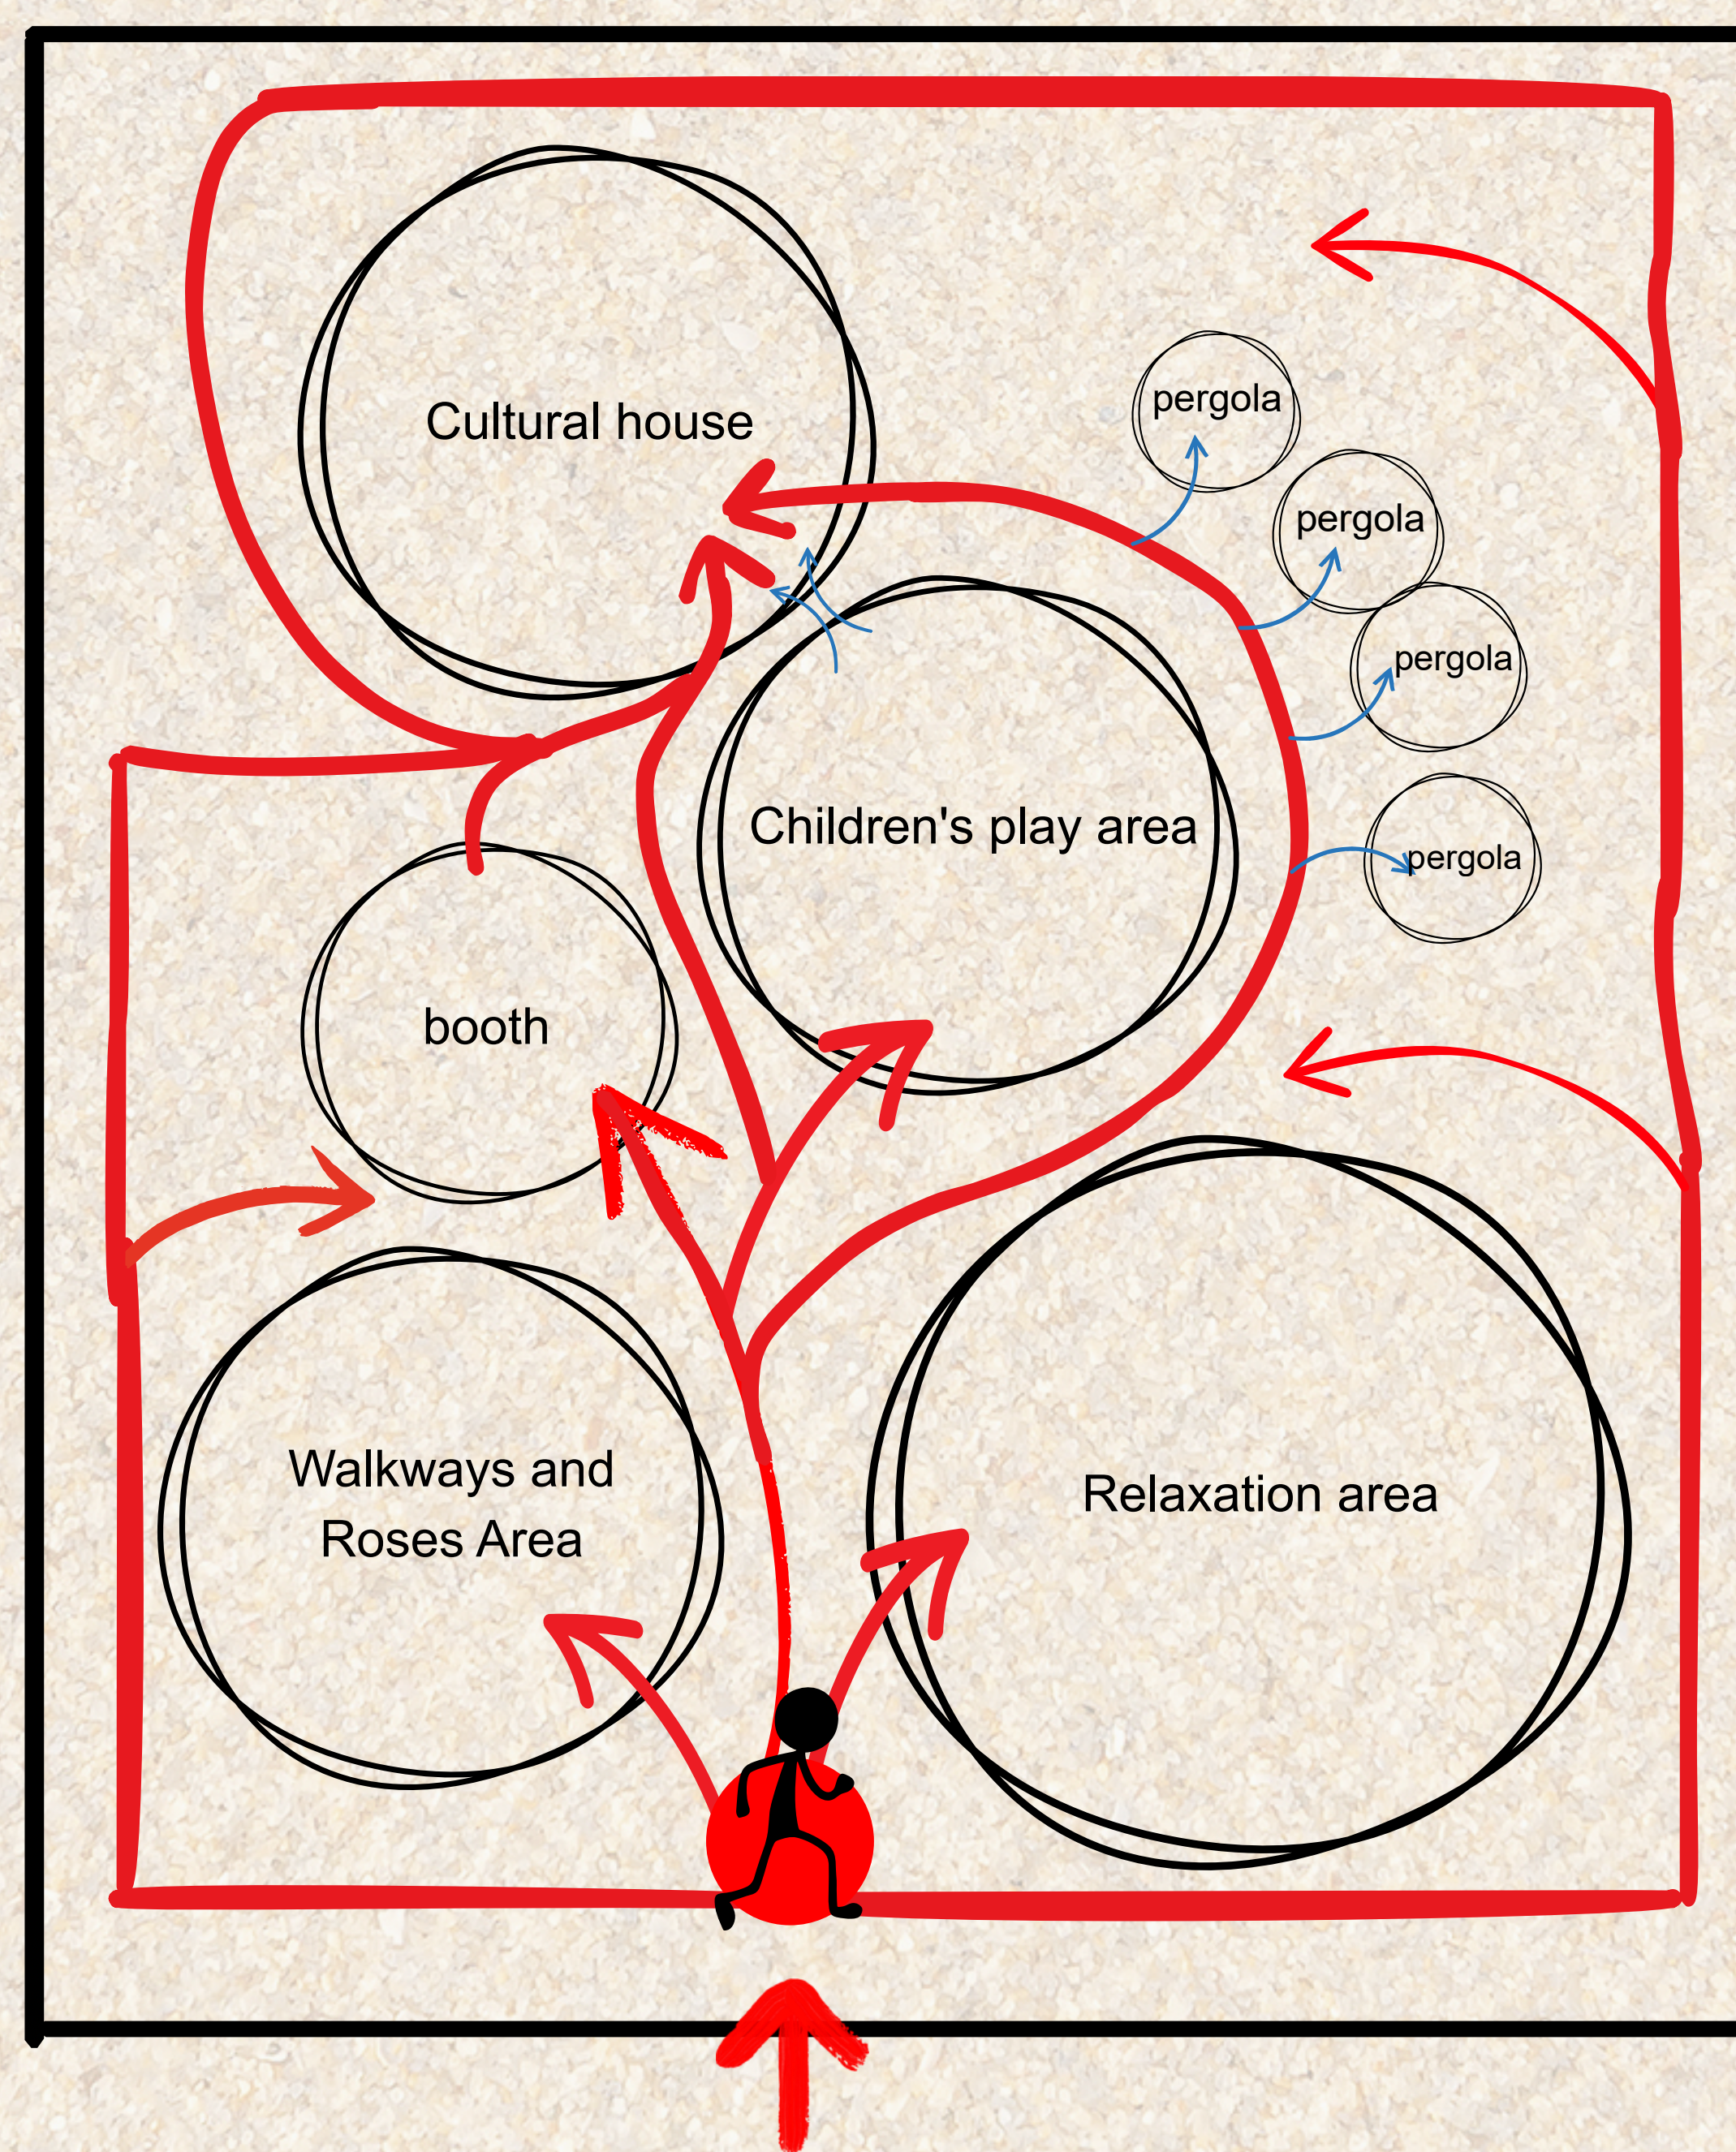

LANDSCAPE

Materials

NATURAL STONE OR
OUTDOOR
PORCELAIN

NATURAL
GRASS + SOIL +
COLORFUL
SHRUBS AND
FLOWERS

CONCRETE
WITH MOSAIC
TILES

Zoning

Circulation

Dimensions

GREEN		PLANT
RED		Cultural house
YELLOW		Children's play area
PINK		BOOTH
BROWN		CORRIDORS
BLUE		Water areas
PURPLE		Seating areas and pergolas

PLAN

Cultural House

sketches

LIGHTING

Cultural House