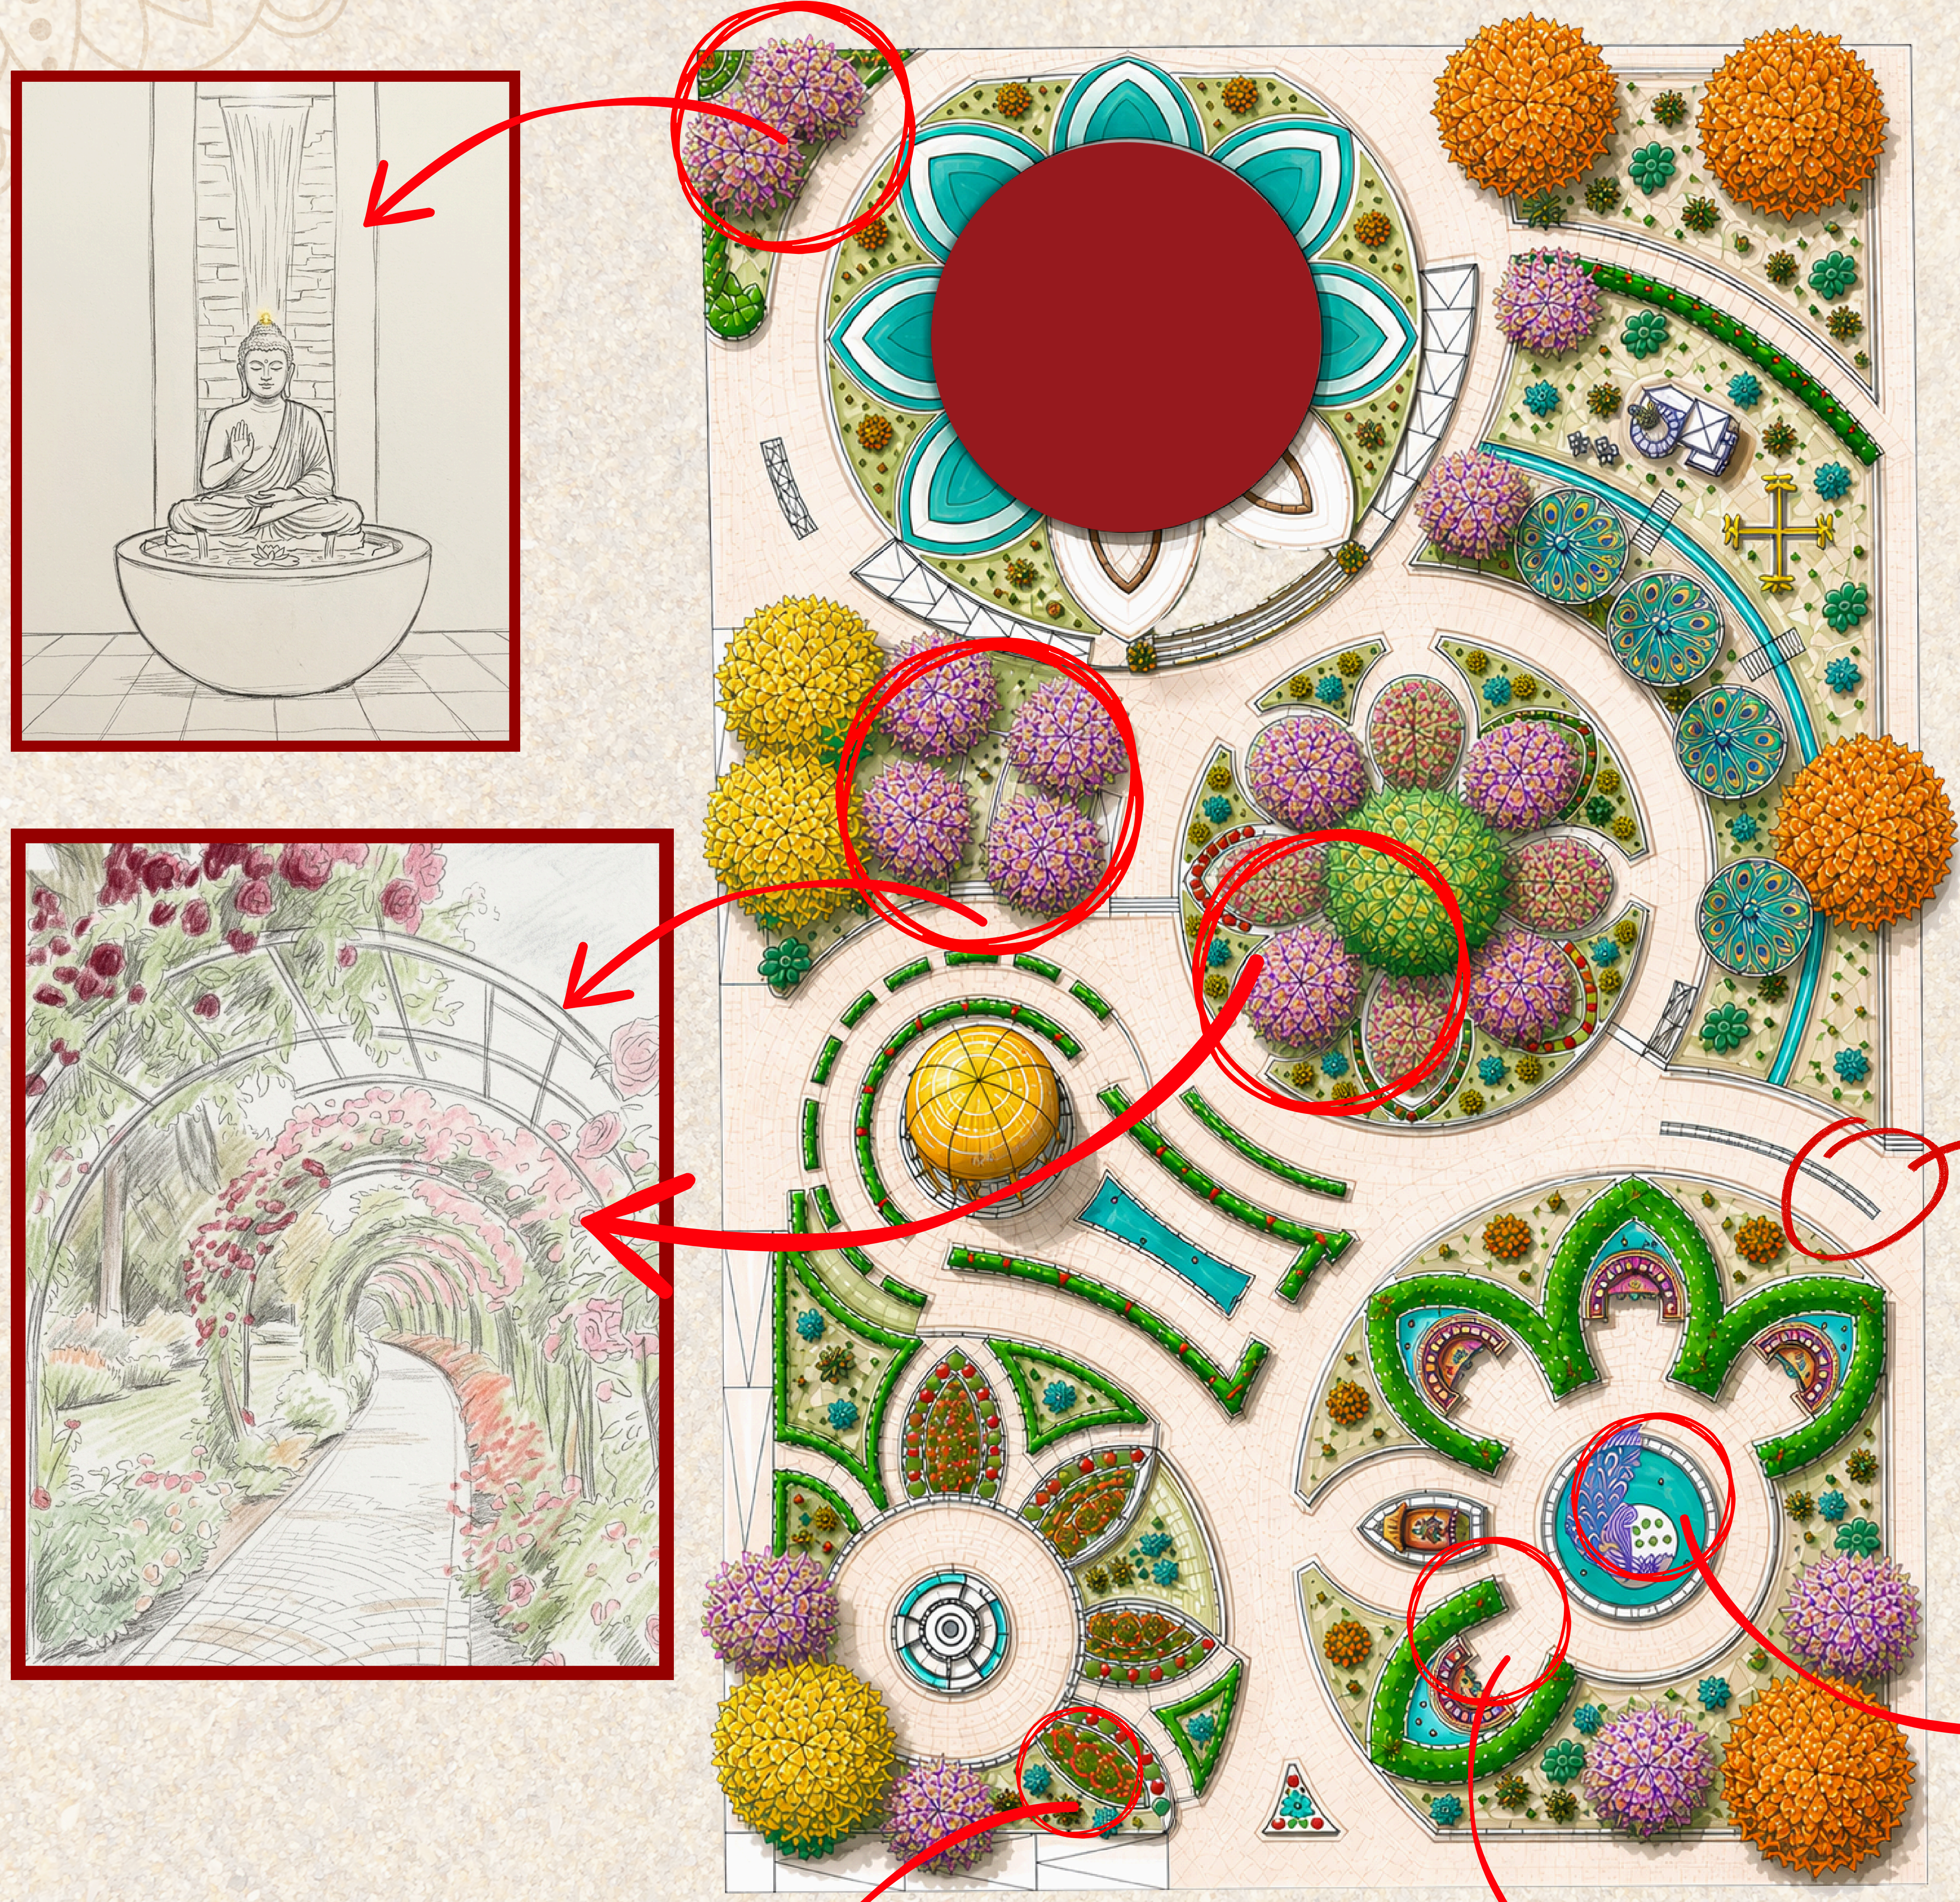

LANDSCAPE

Materials

NATURAL STONE OR
OUTDOOR
PORCELAIN

NATURAL
GRASS + SOIL +
COLORFUL
SHRUBS AND
FLOWERS

CONCRETE
WITH MOSAIC
TILES

Zoning

Circulation

Dimensions

GREEN		PLANT
RED		Cultural house
YELLOW		Children's play area
PINK		BOOTH
BROWN		CORRIDORS
BLUE		Water areas
PURPLE		Seating areas and pergolas

PLAN

Cultural House

sketches

LIGHTING

Cultural House