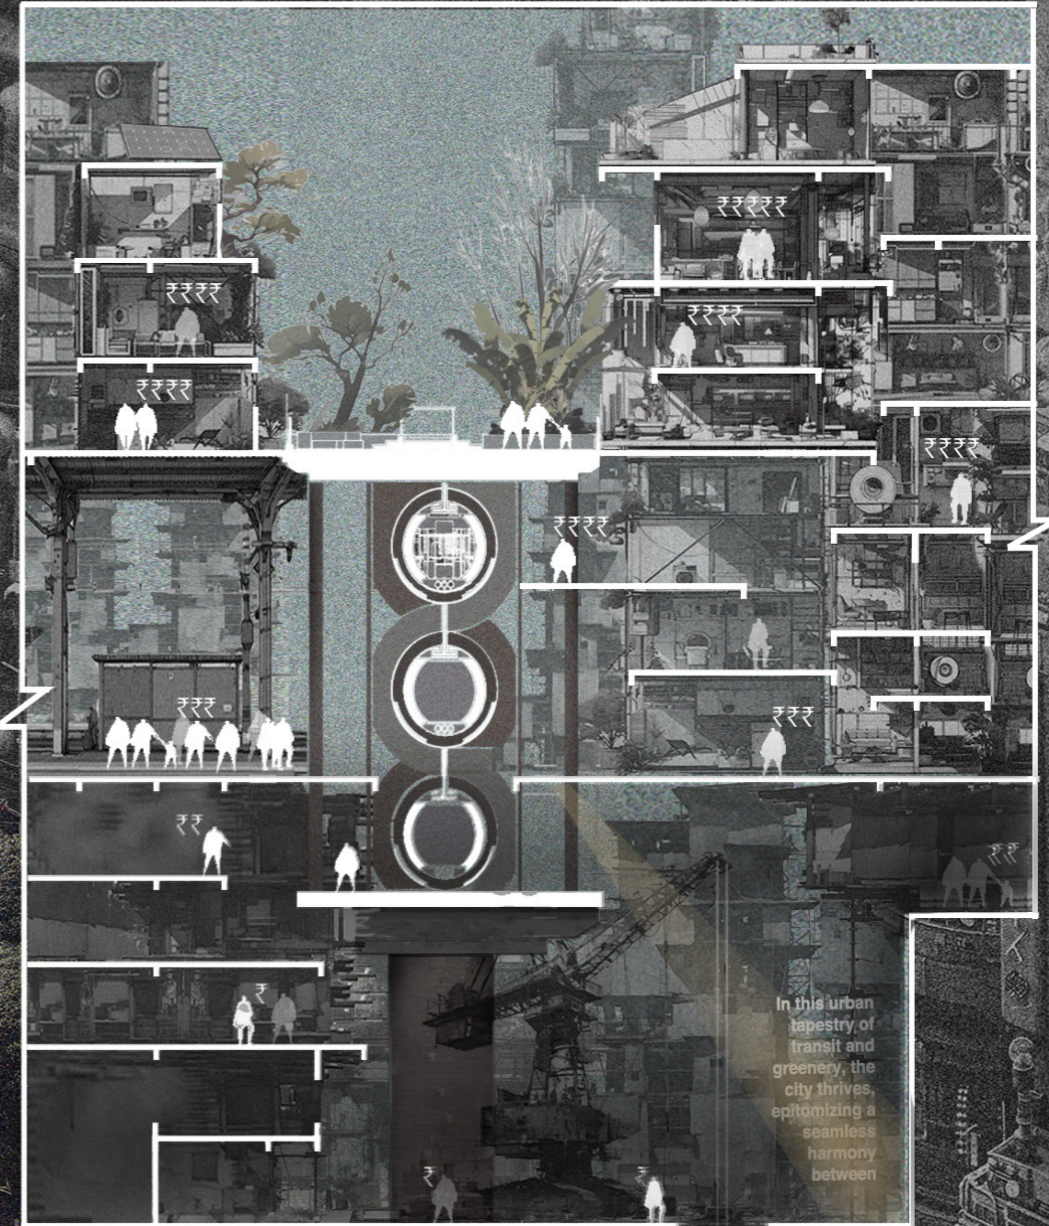

# SUPER DENSE URBAN CORES

In the heart of the urban landscape, where towering skyscrapers dominate the skyline, lies a fusion of cities. Boundaries blur as neighborhoods merge into one, creating a super dense urban core where everything is within walking distance.

URBAN IDENTITY

Here, personal cultural backgrounds dissolve into the fabric of a hyper-dense urban identity. With convenience at their fingertips, denizens find themselves immersed in a digital culture, opting to stay indoors rather than venture out.

ENERGY CRISIS

As the city pulsates with life, the shift from non-renewable to renewable energy sources becomes evident. Solar panels adorn the summits of buildings, catering to an elite community nestled in the upper echelons of this metropolis.

SOLAR PANEL

Yet, amidst the bustling streets and towering structures, challenges emerge. Overpopulation breeds a myriad of diseases, prompting the necessity for innovative solutions. Enter the seamless integration of transportation and medical services—a network enveloping the city, ensuring swift access for all.