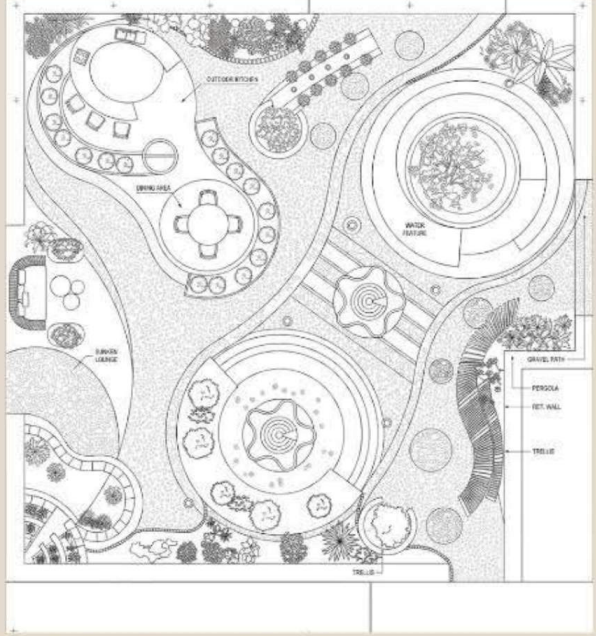

Project/Residential interior landscape design

plan scale 1:50

Autocad statment

3d max shots

section scale 1:25