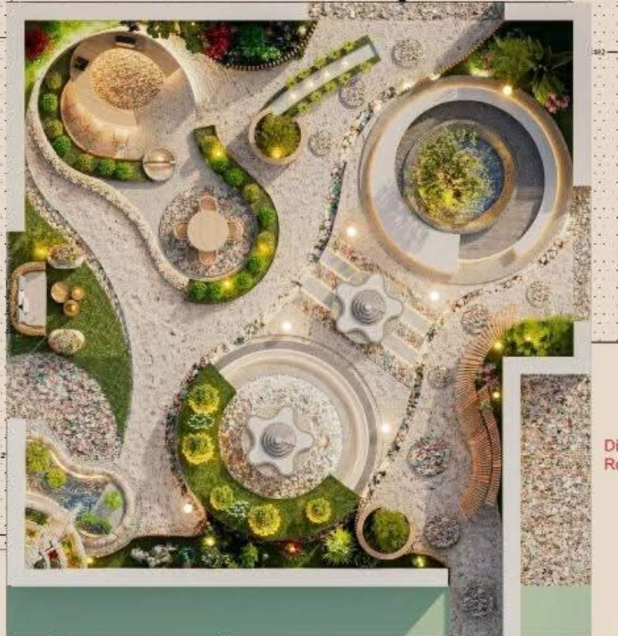

Project/Residential interior landscape design

plan scale 1:50

Autocad statment

3d max shots

section scale 1:25