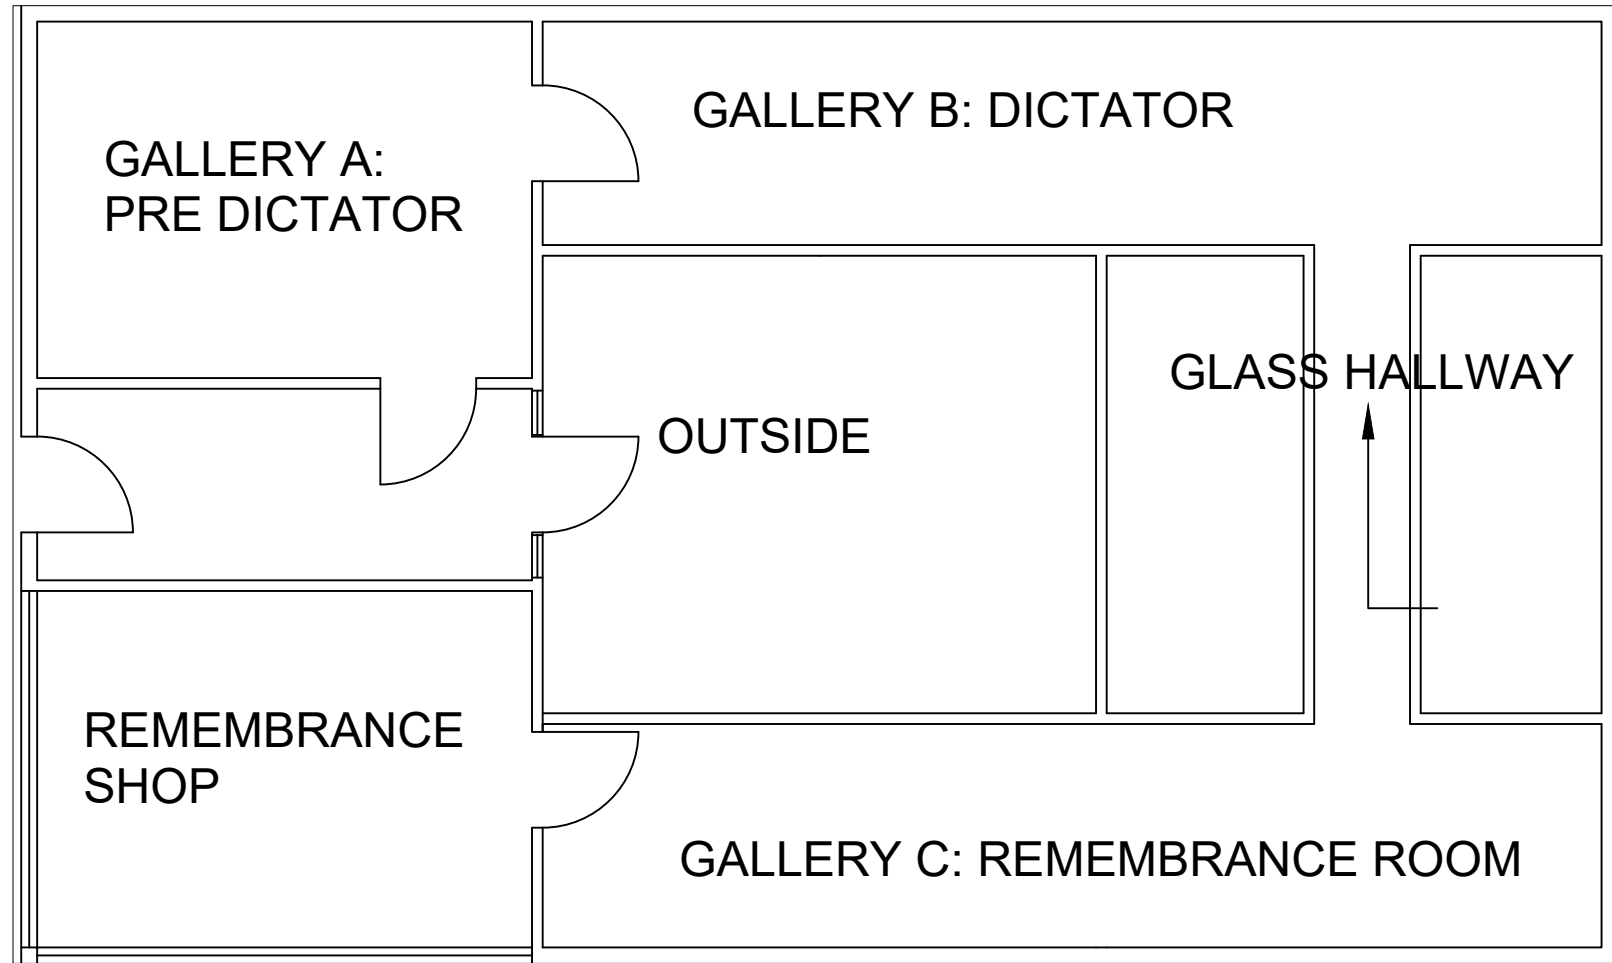

MUSEUM FLOOR PLAN

SCALE: 1in=5ft

MHS ARCHITECTURE CLUB

MAMARONECK HIGH SCHOOL

05/07/26

ARSENAL COMPETITION 26'