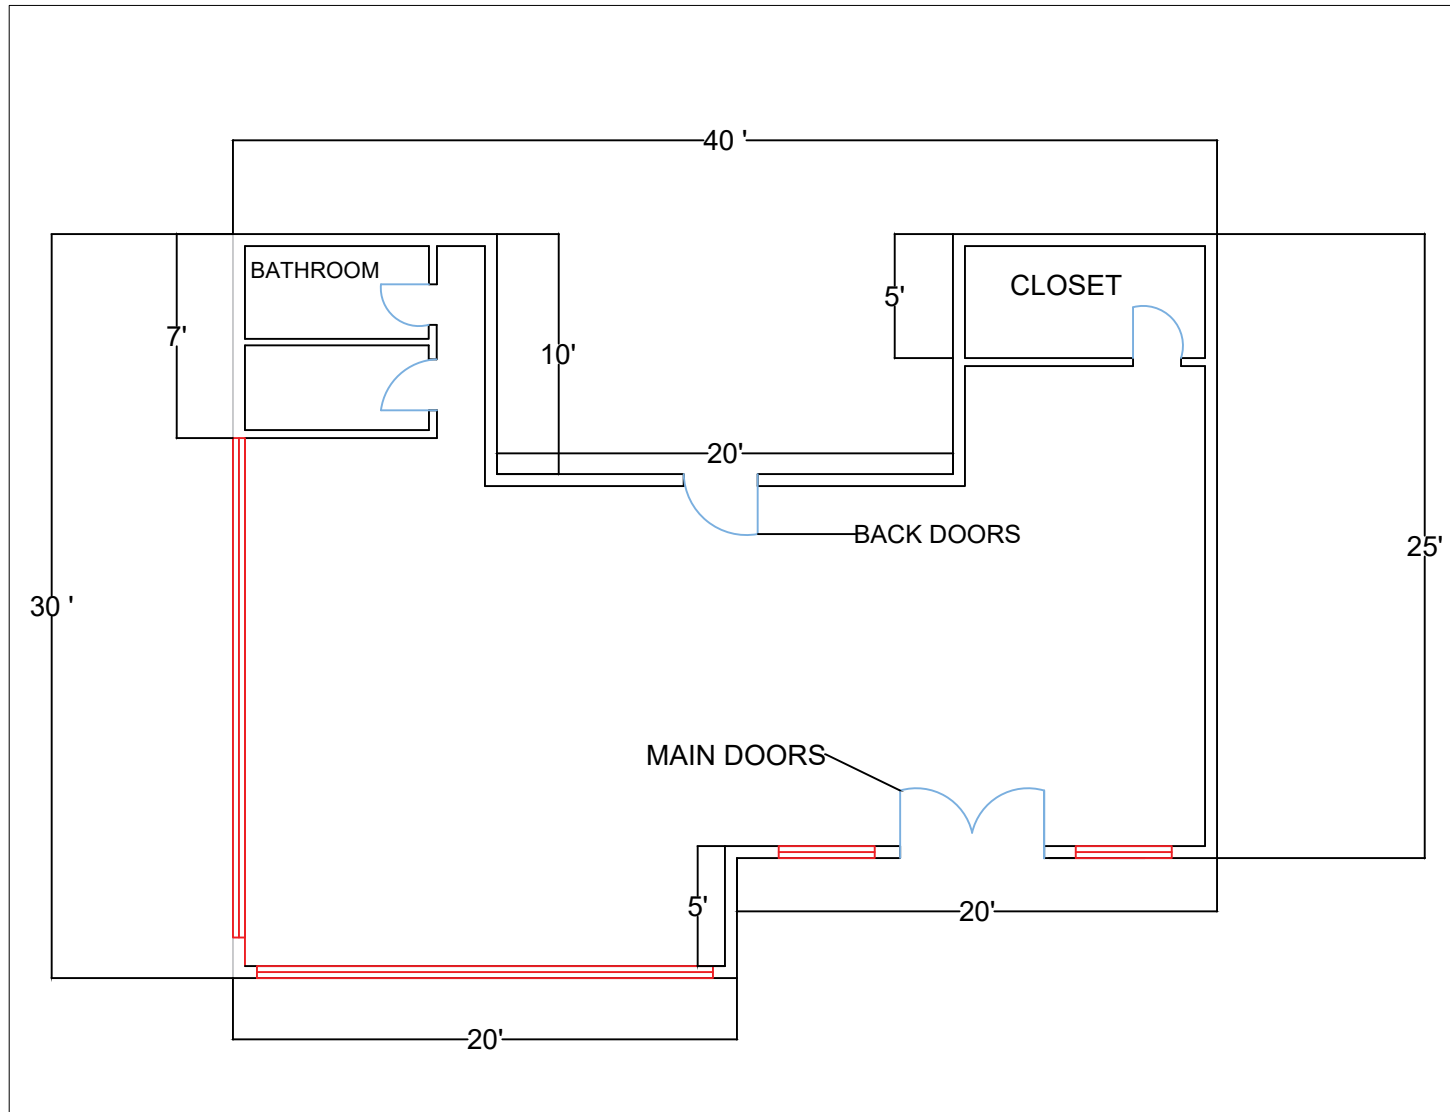

# CAFE FLOOR PLAN

SCALE: 1in= 5 ft

**MHS ARCHITECTURE CLUB**

MAMARONECK HIGH SCHOOL | 05/28/26 | ARSENAL COMPETITION