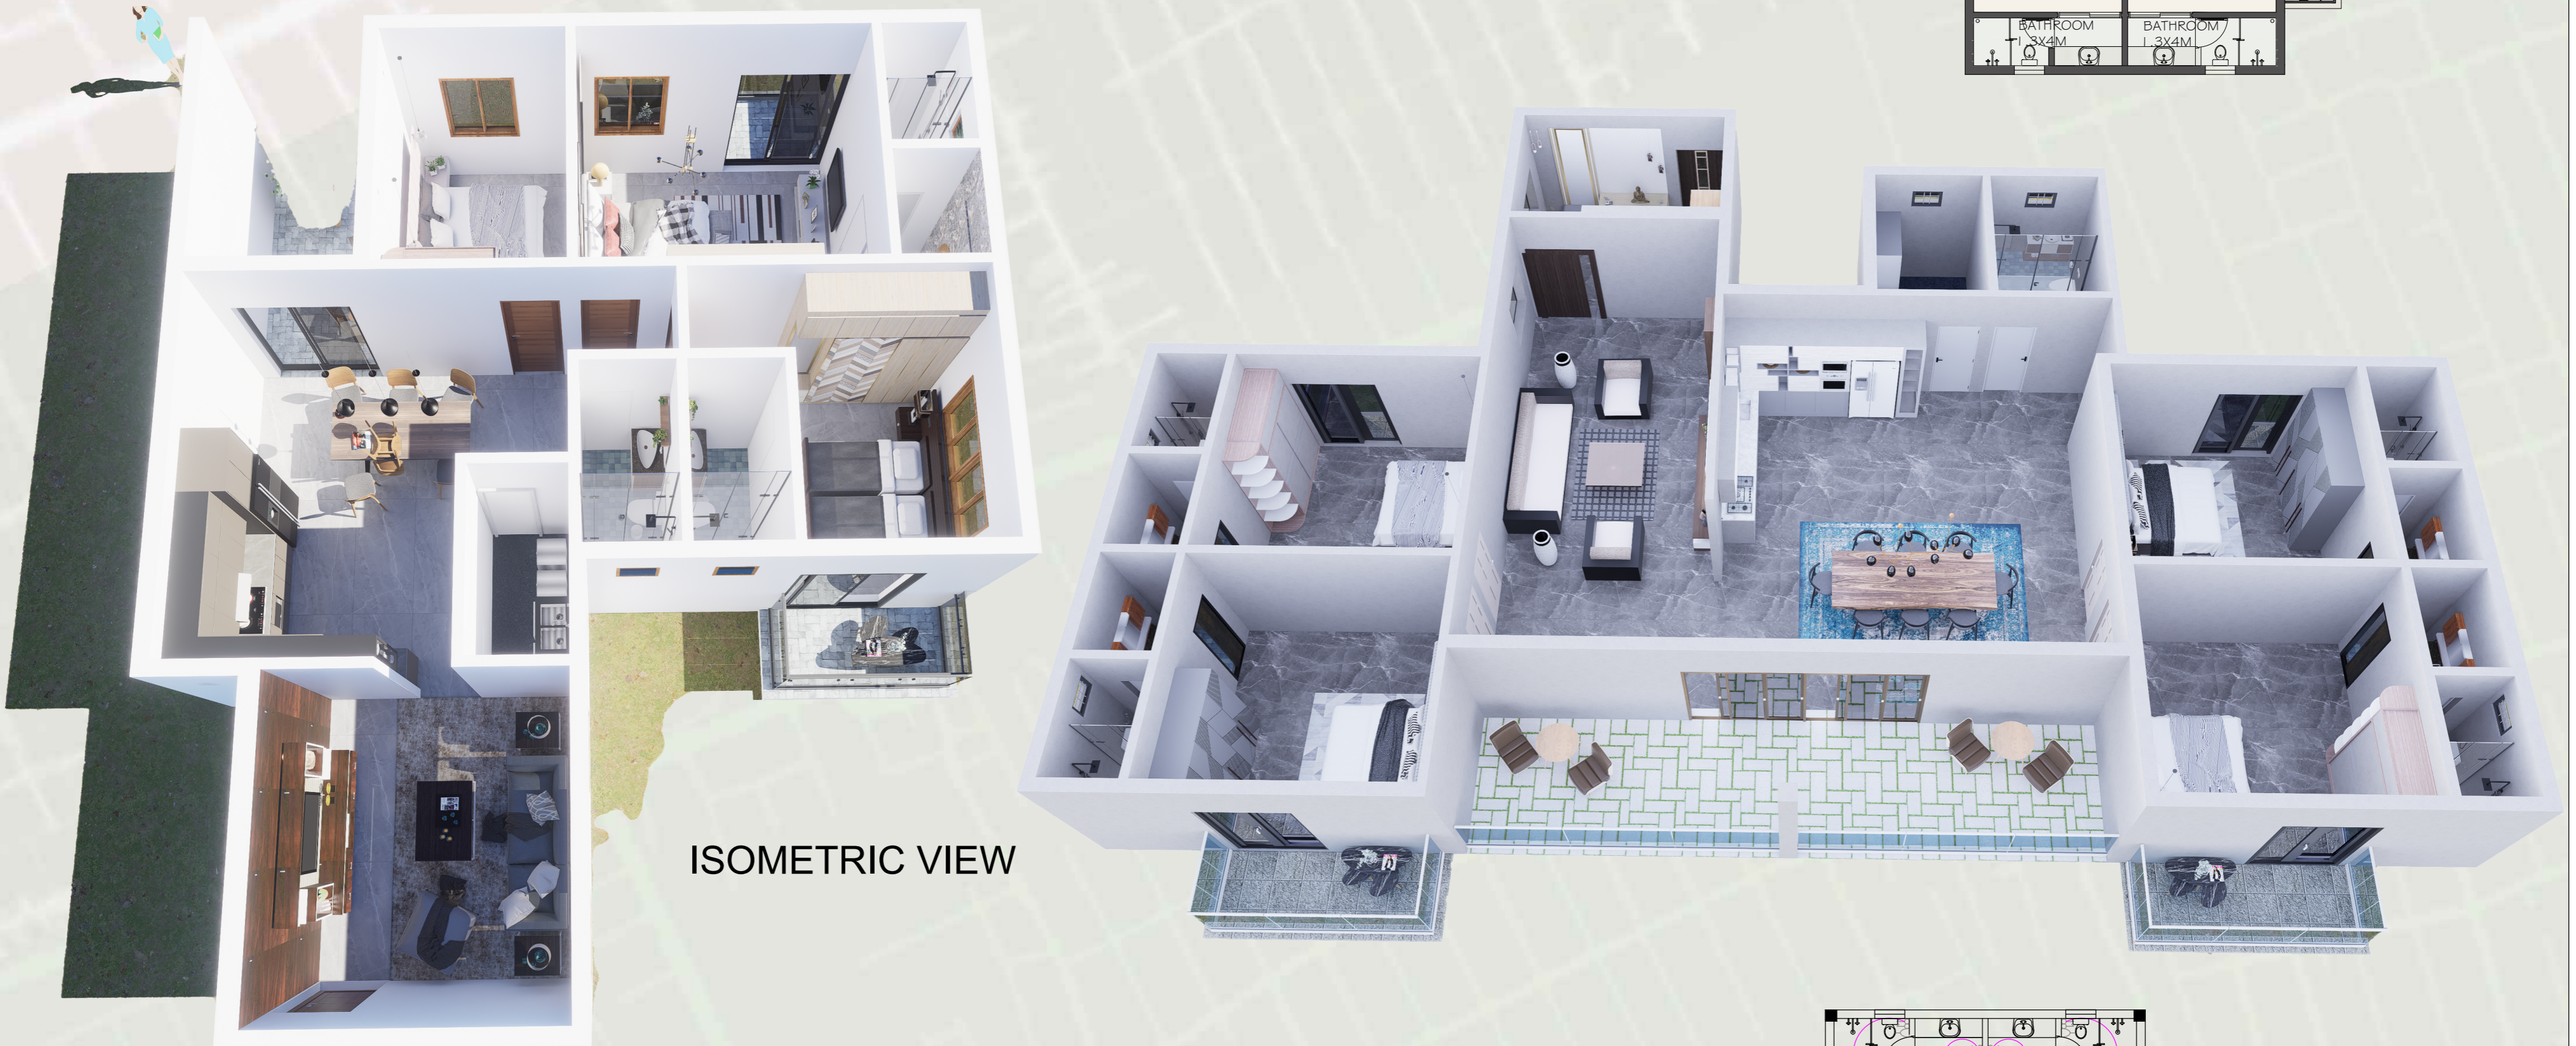

# HIG UNIT & LUXURY FLAT

UNIT PLAN

LUXURY FLAT PLAN

ISOMETRIC VIEW

ELECTRICAL LEGEND	
	FLUORESCENT LAMP
	CEILING LIGHT
	WALL BRACKET LIGHT
	TWO WAY SWITCH
	SP SWITCH
	GA SOCKET
	EXHAUST FAN
	CEILING FAN
	DISTRIBUTION BOARD
	ONE WAY CONNECTION
	AC SOCKET WITH SWITCH
	2NOS. GA SOCKET WITH SWITCH
	TWO WAY CONNECTION

ELECTRICAL LAYOUT FOR BOTH THE FLOOR PLAN

08

LUNARIA HEIGHTS

HIGH RISED APARTMENTS, NOLAMBUR

FACULTY SIGN

J.S.ESHA NANDHINI  
211011101010

SUGANTHRAAGAV N  
211011101033

B.ARCH IVth YR, VIIth SEM  
BATCH: 2021-2026