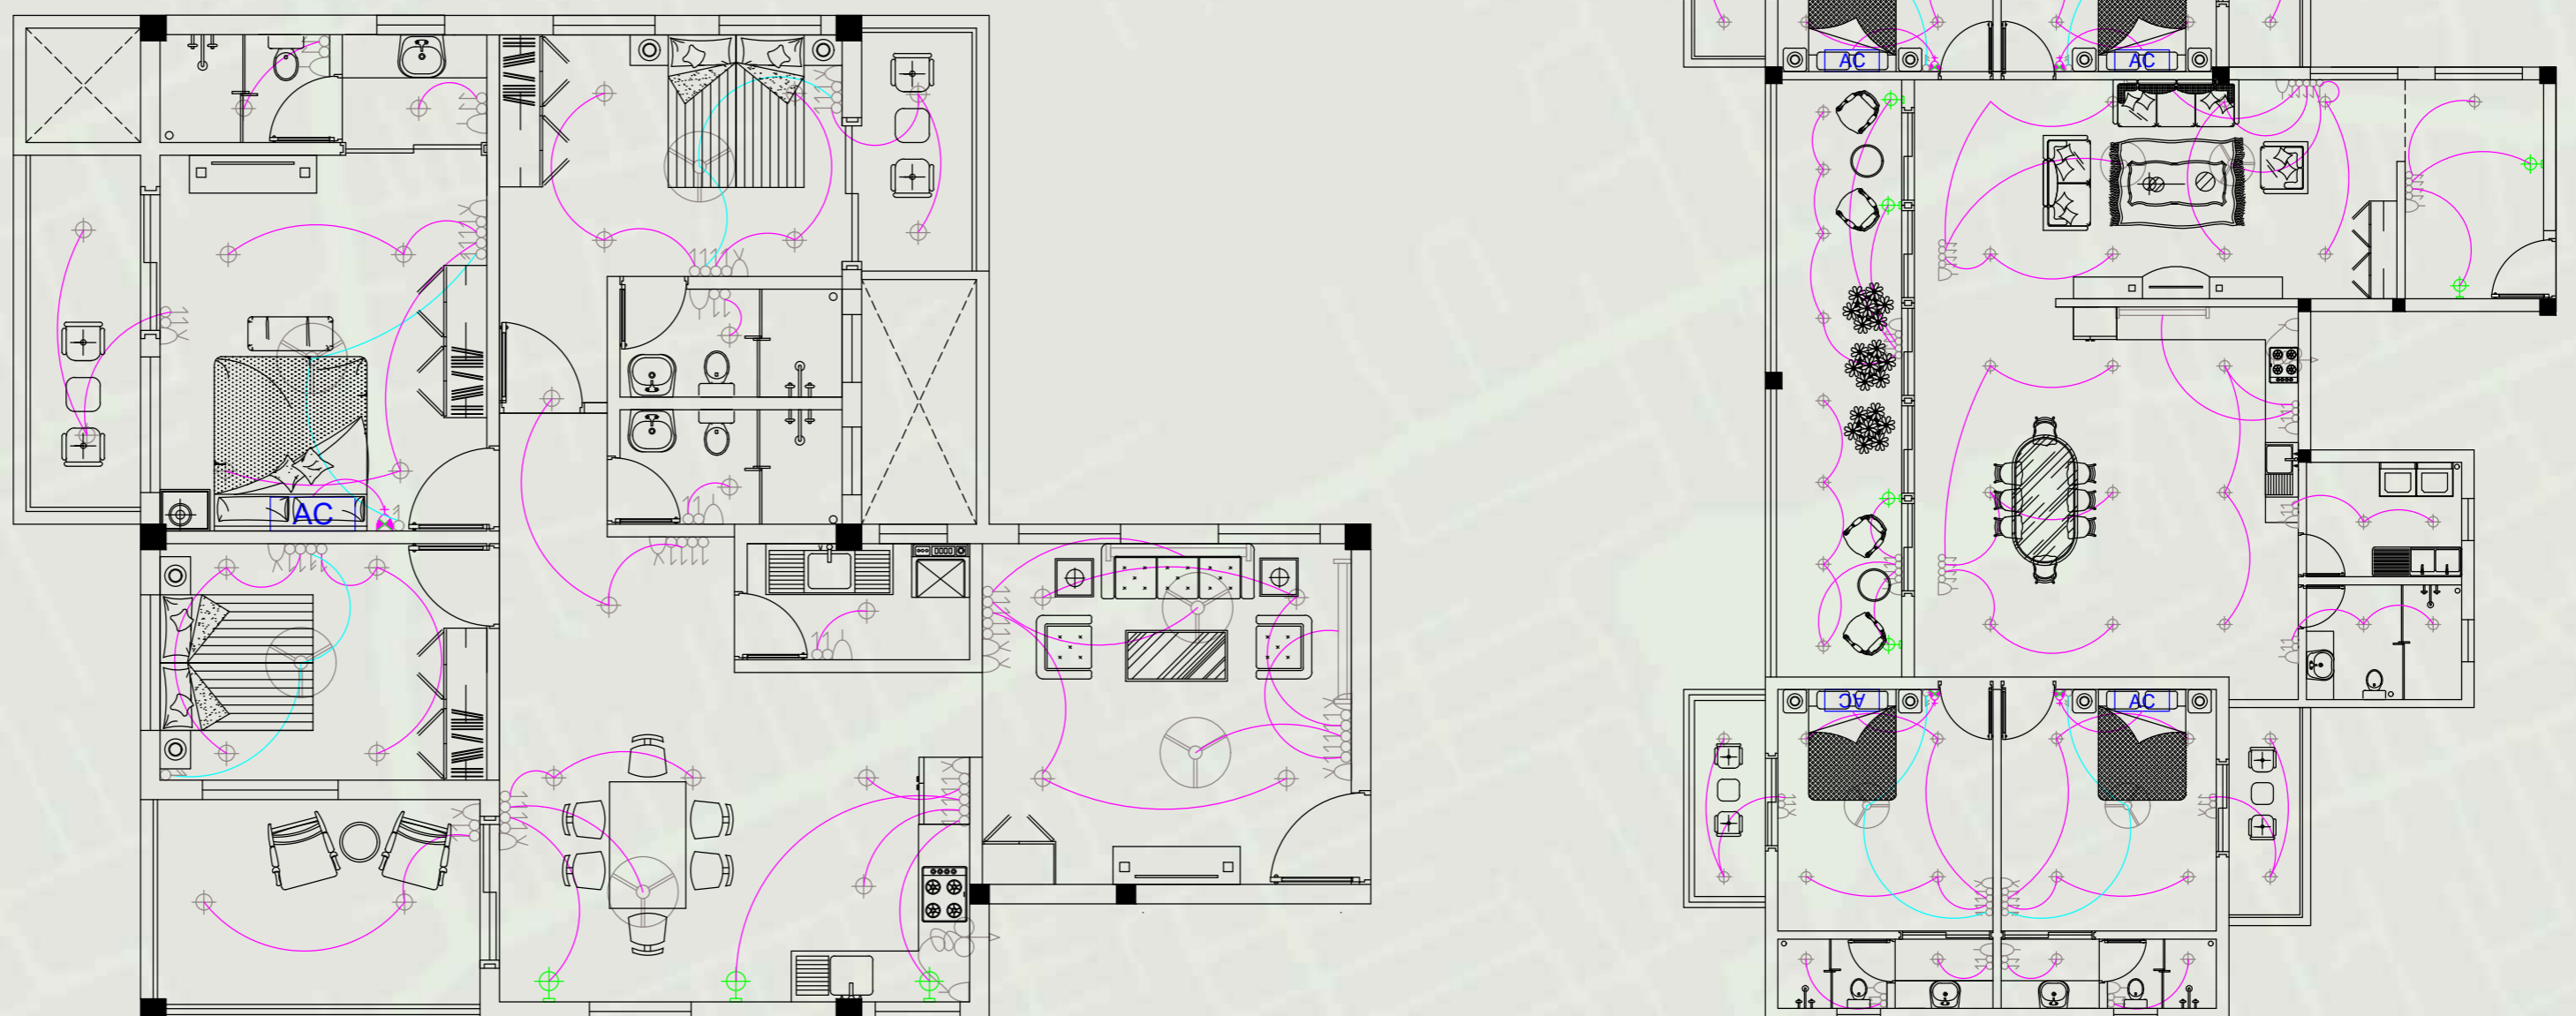

# HIG UNIT & LUXURY FLAT

UNIT PLAN

LUXURY FLAT PLAN

ISOMETRIC VIEW

ELECTRICAL LEGEND	
	FLUORESCENT LAMP
	CEILING LIGHT
	WALL BRACKET LIGHT
	TWO WAY SWITCH
	SP SWITCH
	GA SOCKET
	EXHAUST FAN
	CEILING FAN
	DISTRIBUTION BOARD
	ONE WAY CONNECTION
	AC SOCKET WITH SWITCH
	2NOS. GA SOCKET WITH SWITCH
	TWO WAY CONNECTION

ELECTRICAL LAYOUT FOR BOTH THE FLOOR PLAN

08

LUNARIA HEIGHTS

HIGH RISED APARTMENTS, NOLAMBUR

FACULTY SIGN

J.S.ESHA NANDHINI  
211011101010

SUGANTHRAAGAV N  
211011101033

B.ARCH IVth YR, VIIth SEM  
BATCH: 2021-2026