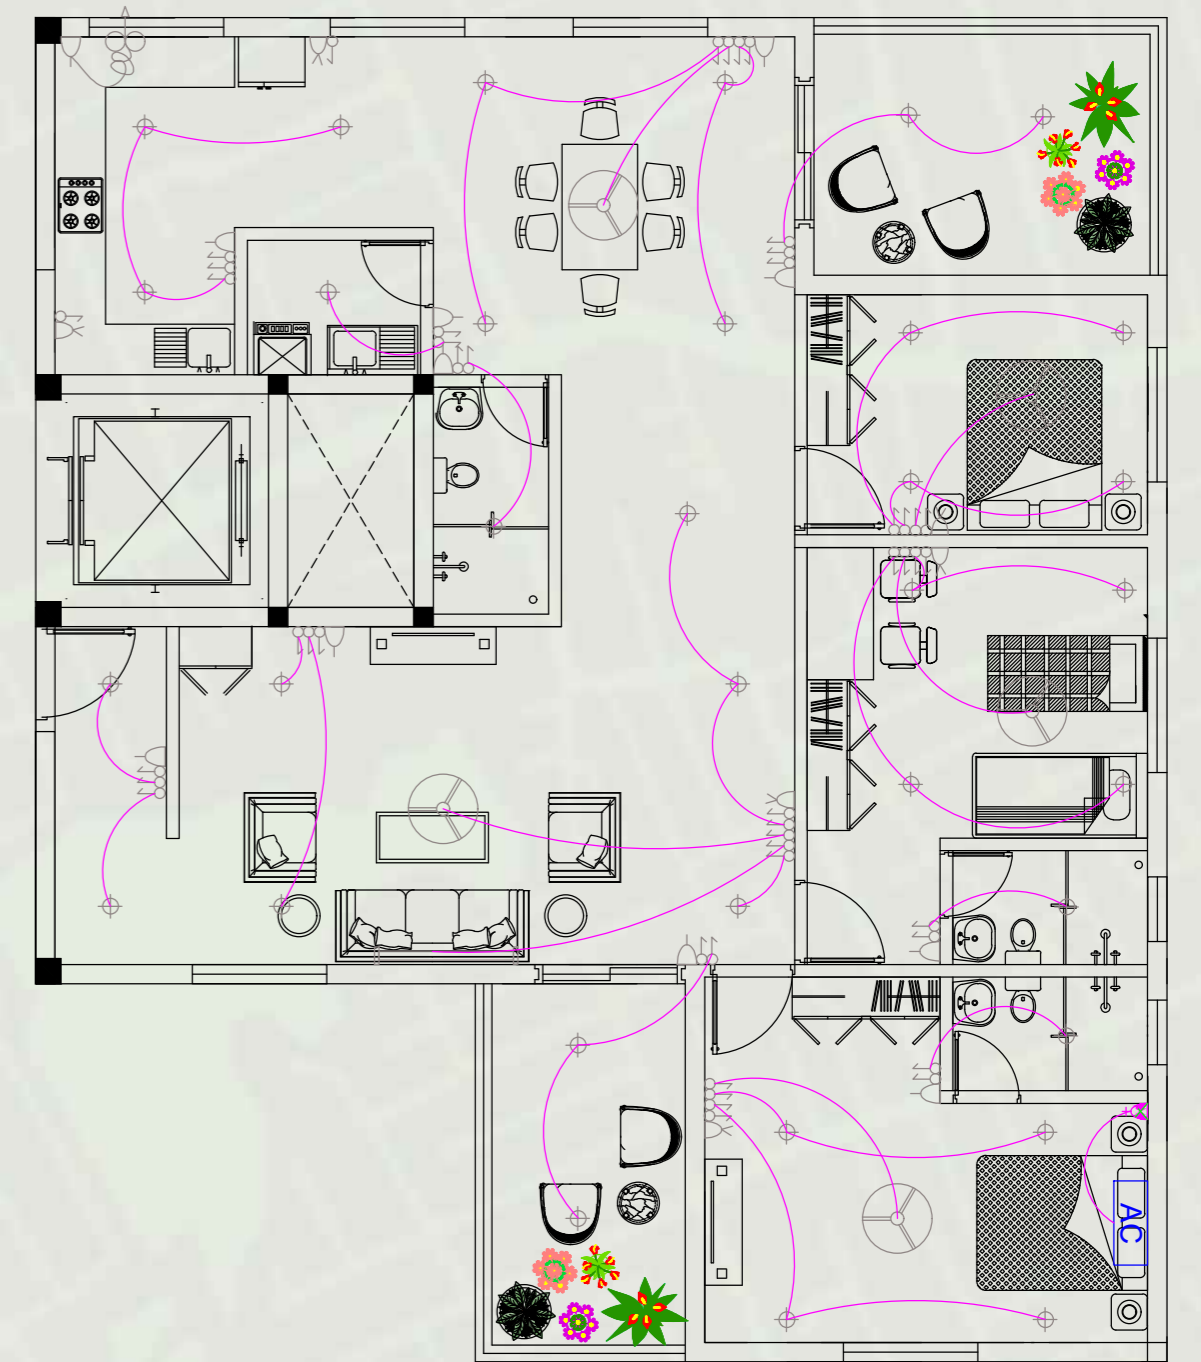

MIG UNIT & LUXURY FLAT

UNIT PLAN

LUXURY FLAT PLAN

ISOMETRIC VIEWS

ELECTRICAL LEGEND	
	FLUORESCENT LAMP
	CEILING LIGHT
	WALL BRACKET LIGHT
	TWO WAY SWITCH
	SP SWITCH
	GA SOCKET
	EXHAUST FAN
	CEILING FAN
	DISTRIBUTION BOARD
	ONE WAY CONNECTION
	AC SOCKET WITH SWITCH
	2NOS GA SOCKET WITH SWITCH
	TWO WAY CONNECTION

ELECTRICAL LAYOUT FOR BOTH THE FLOOR PLAN

06

LUNARIA HEIGHTS

HIGH RISED APARTMENTS, NOLAMBUR

FACULTY SIGN

J.S.ESHA NANDHINI
211011101010

SUGANTHRAAGAV N
211011101033

B.ARCH IVth YR, VIIth SEM
BATCH: 2021-2026