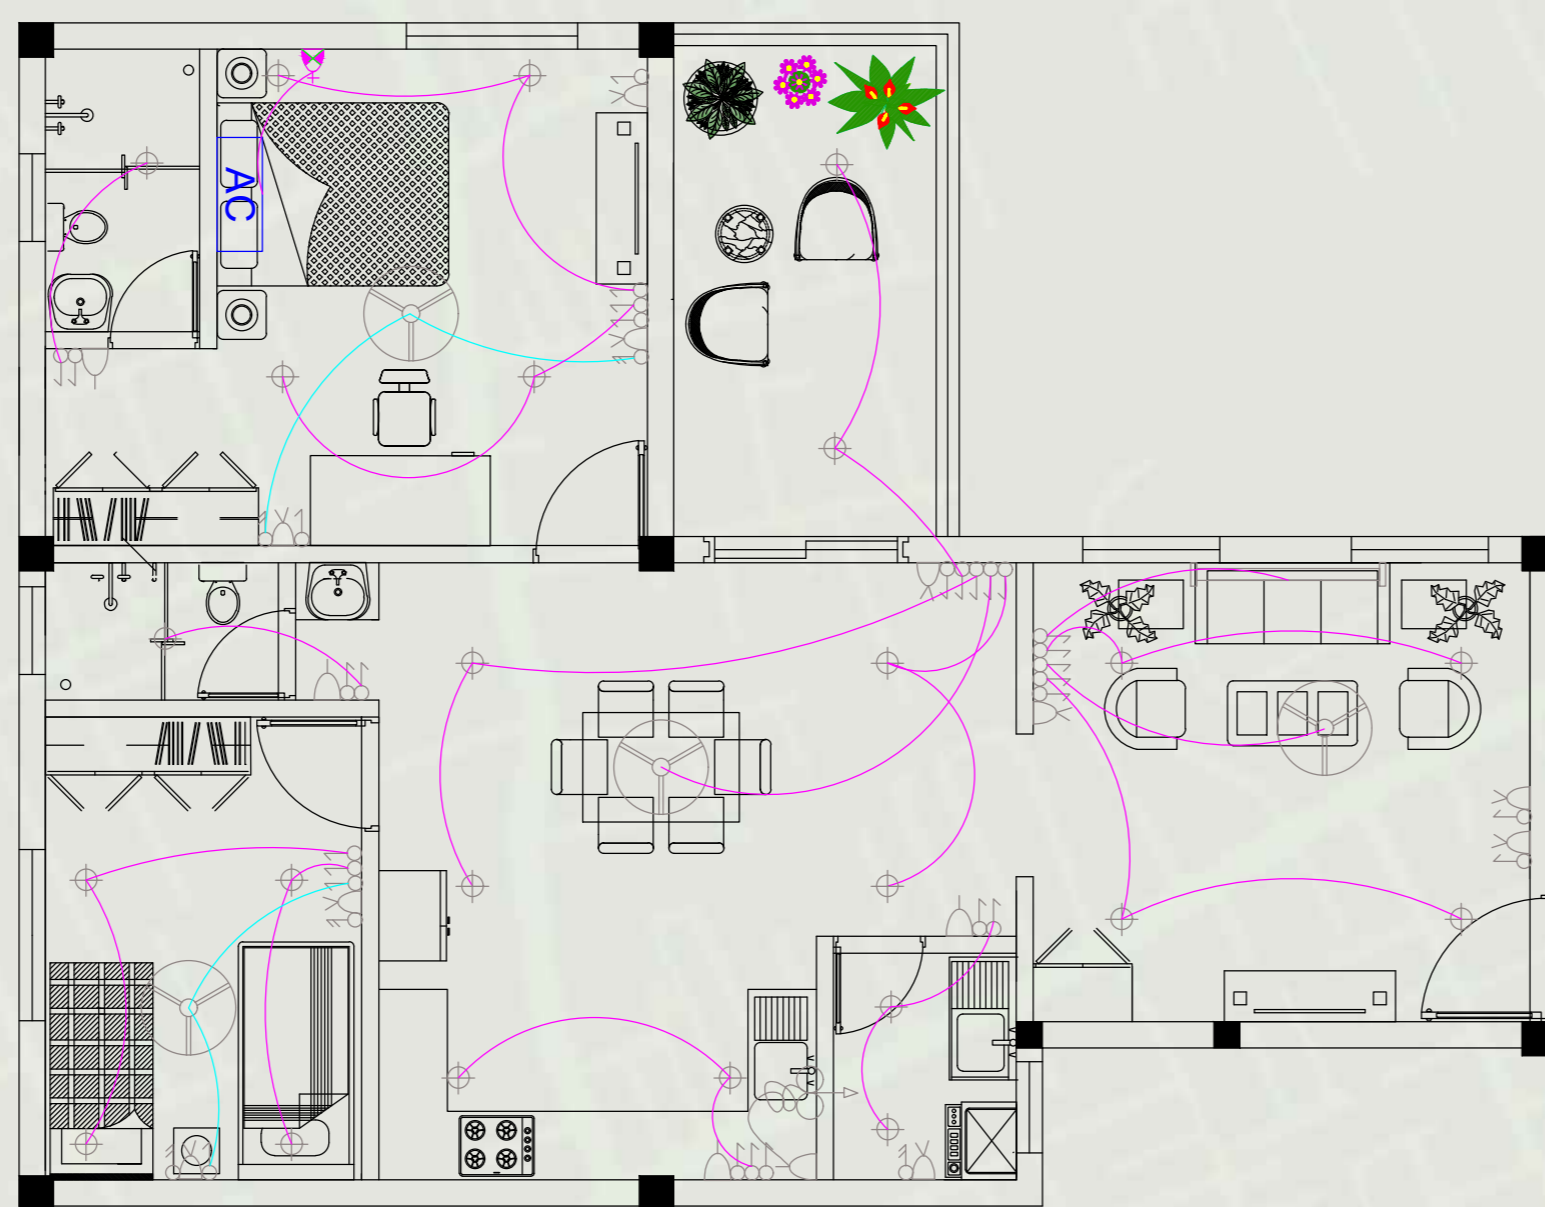

MIG UNIT & LUXURY FLAT

UNIT PLAN

LUXURY FLAT PLAN

ISOMETRIC VIEWS

ELECTRICAL LEGEND	
	FLUORESCENT LAMP
	CEILING LIGHT
	WALL BRACKET LIGHT
	TWO WAY SWITCH
	SP SWITCH
	GA SOCKET
	EXHAUST FAN
	CEILING FAN
	DISTRIBUTION BOARD
	ONE WAY CONNECTION
	AC SOCKET WITH SWITCH
	2NOS GA SOCKET WITH SWITCH
	TWO WAY CONNECTION

ELECTRICAL LAYOUT FOR BOTH THE FLOOR PLAN

06

LUNARIA HEIGHTS

HIGH RISED APARTMENTS, NOLAMBUR

FACULTY SIGN

J.S.ESHA NANDHINI
211011101010

SUGANTHRAAGAV N
211011101033

B.ARCH IVth YR, VIIth SEM
BATCH: 2021-2026