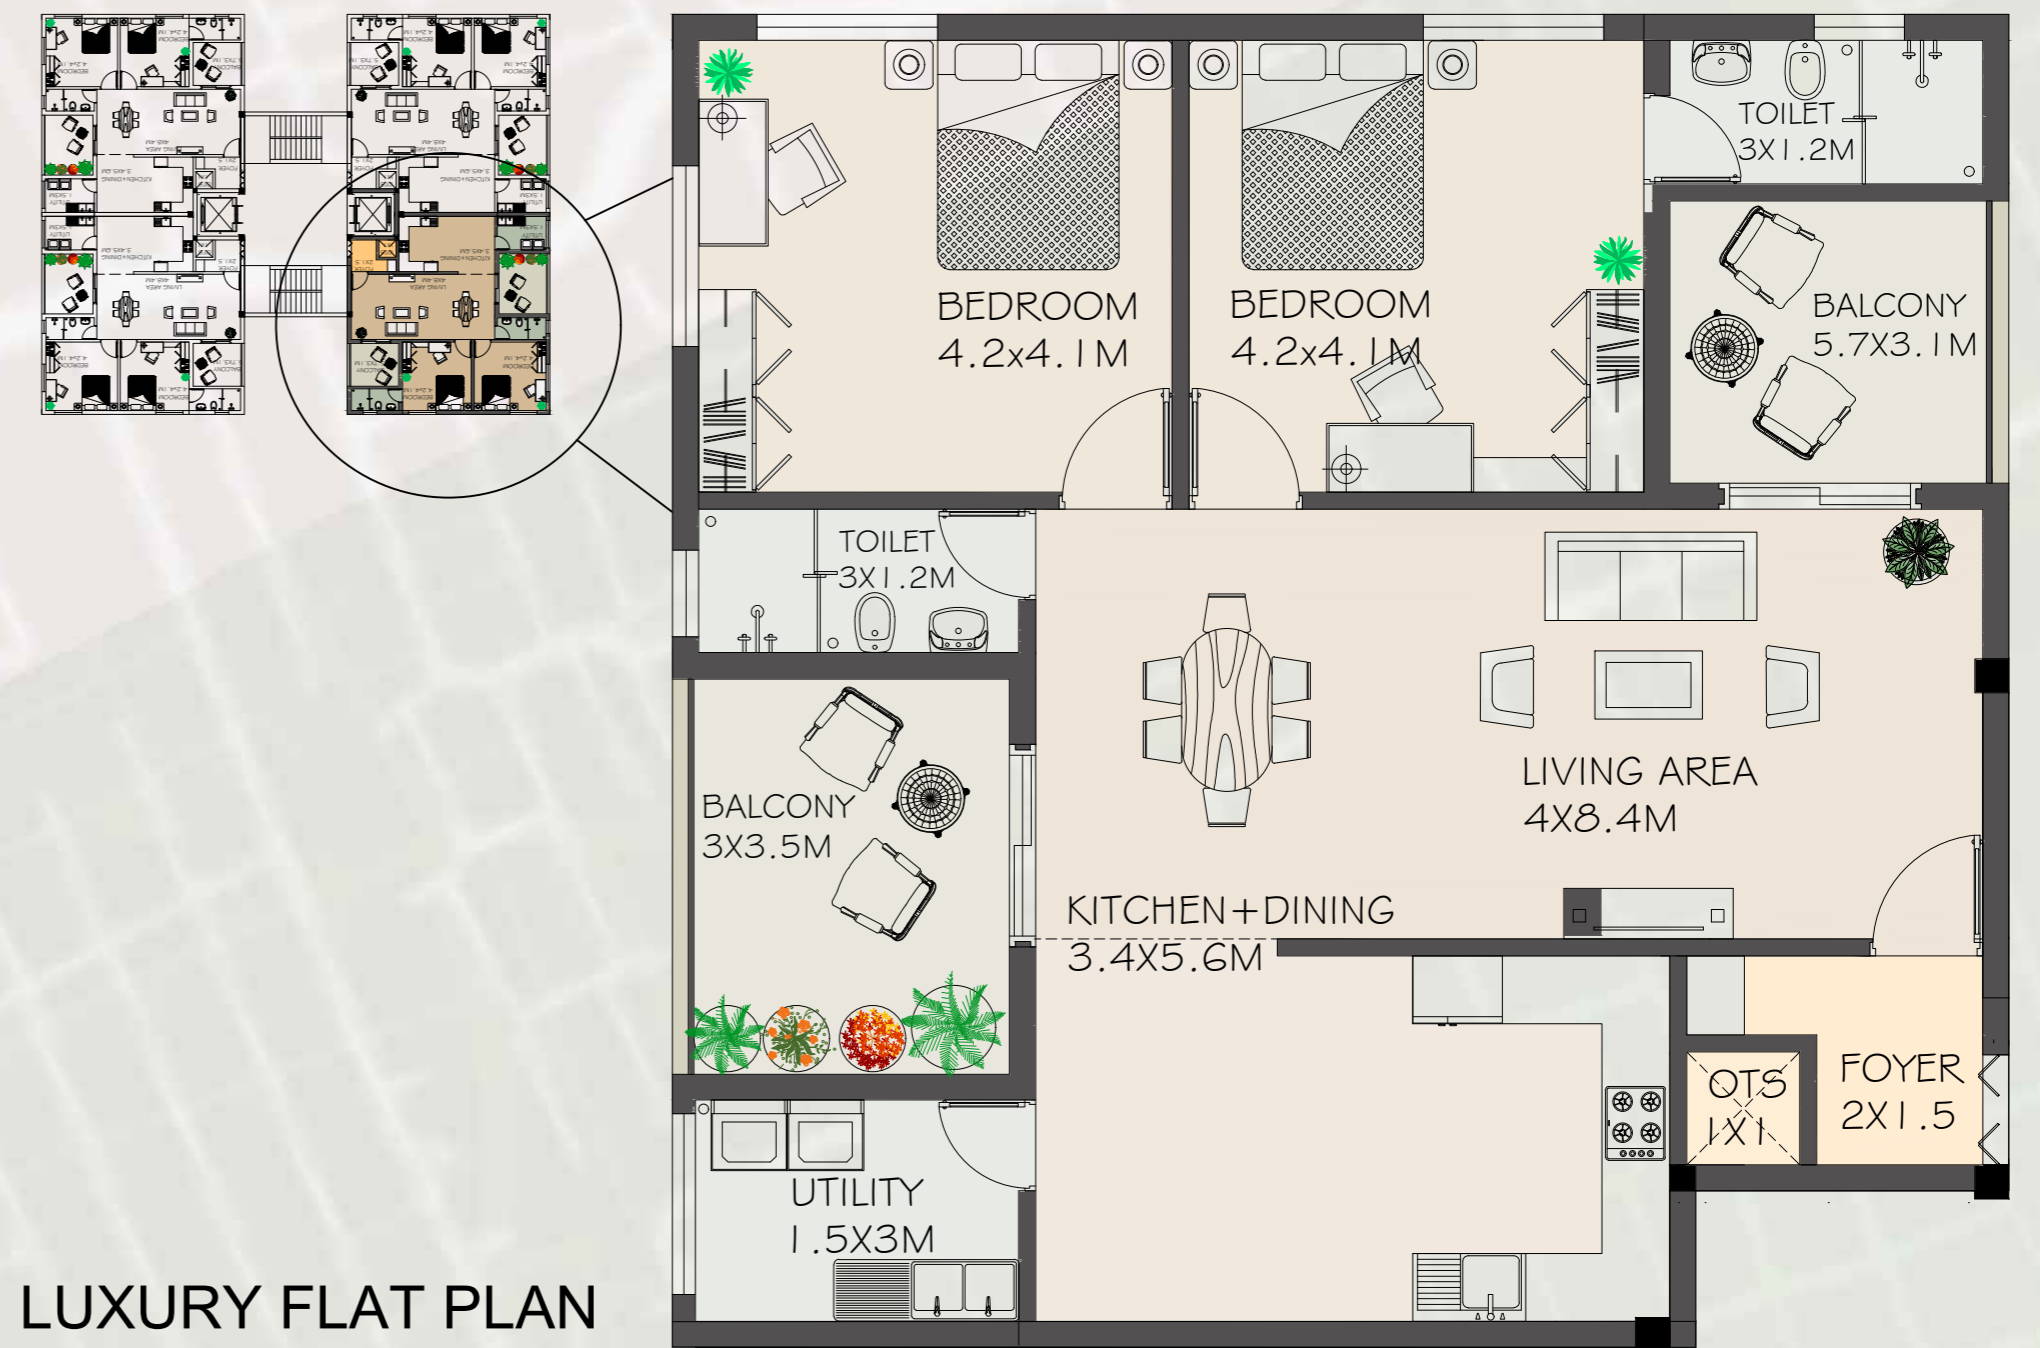

LIG UNIT & LUXURY FLAT

ELECTRICAL LEGEND	
	FLUORESCENT LAMP
	CEILING LIGHT
	WALL BRACKET LIGHT
	TWO WAY SWITCH
	SP SWITCH
	GA SOCKET
	EXHAUST FAN
	CEILING FAN
	DISTRIBUTION BOARD
	ONE WAY CONNECTION
	AC SOCKET WITH SWITCH
	2NOS GA SOCKET WITH SWITCH
	TWO WAY CONNECTION

ELECTRICAL LAYOUT FOR BOTH THE FLOOR PLAN

04

LUNARIA HEIGHTS
HIGH RISED APARTMENTS, NOLAMBUR

FACULTY SIGN

J.S.ESHA NANDHINI
211011101010

SUGANTHRAAGAV N
211011101033

B.ARCH IVth YR, VIIth SEM
BATCH: 2021-2026