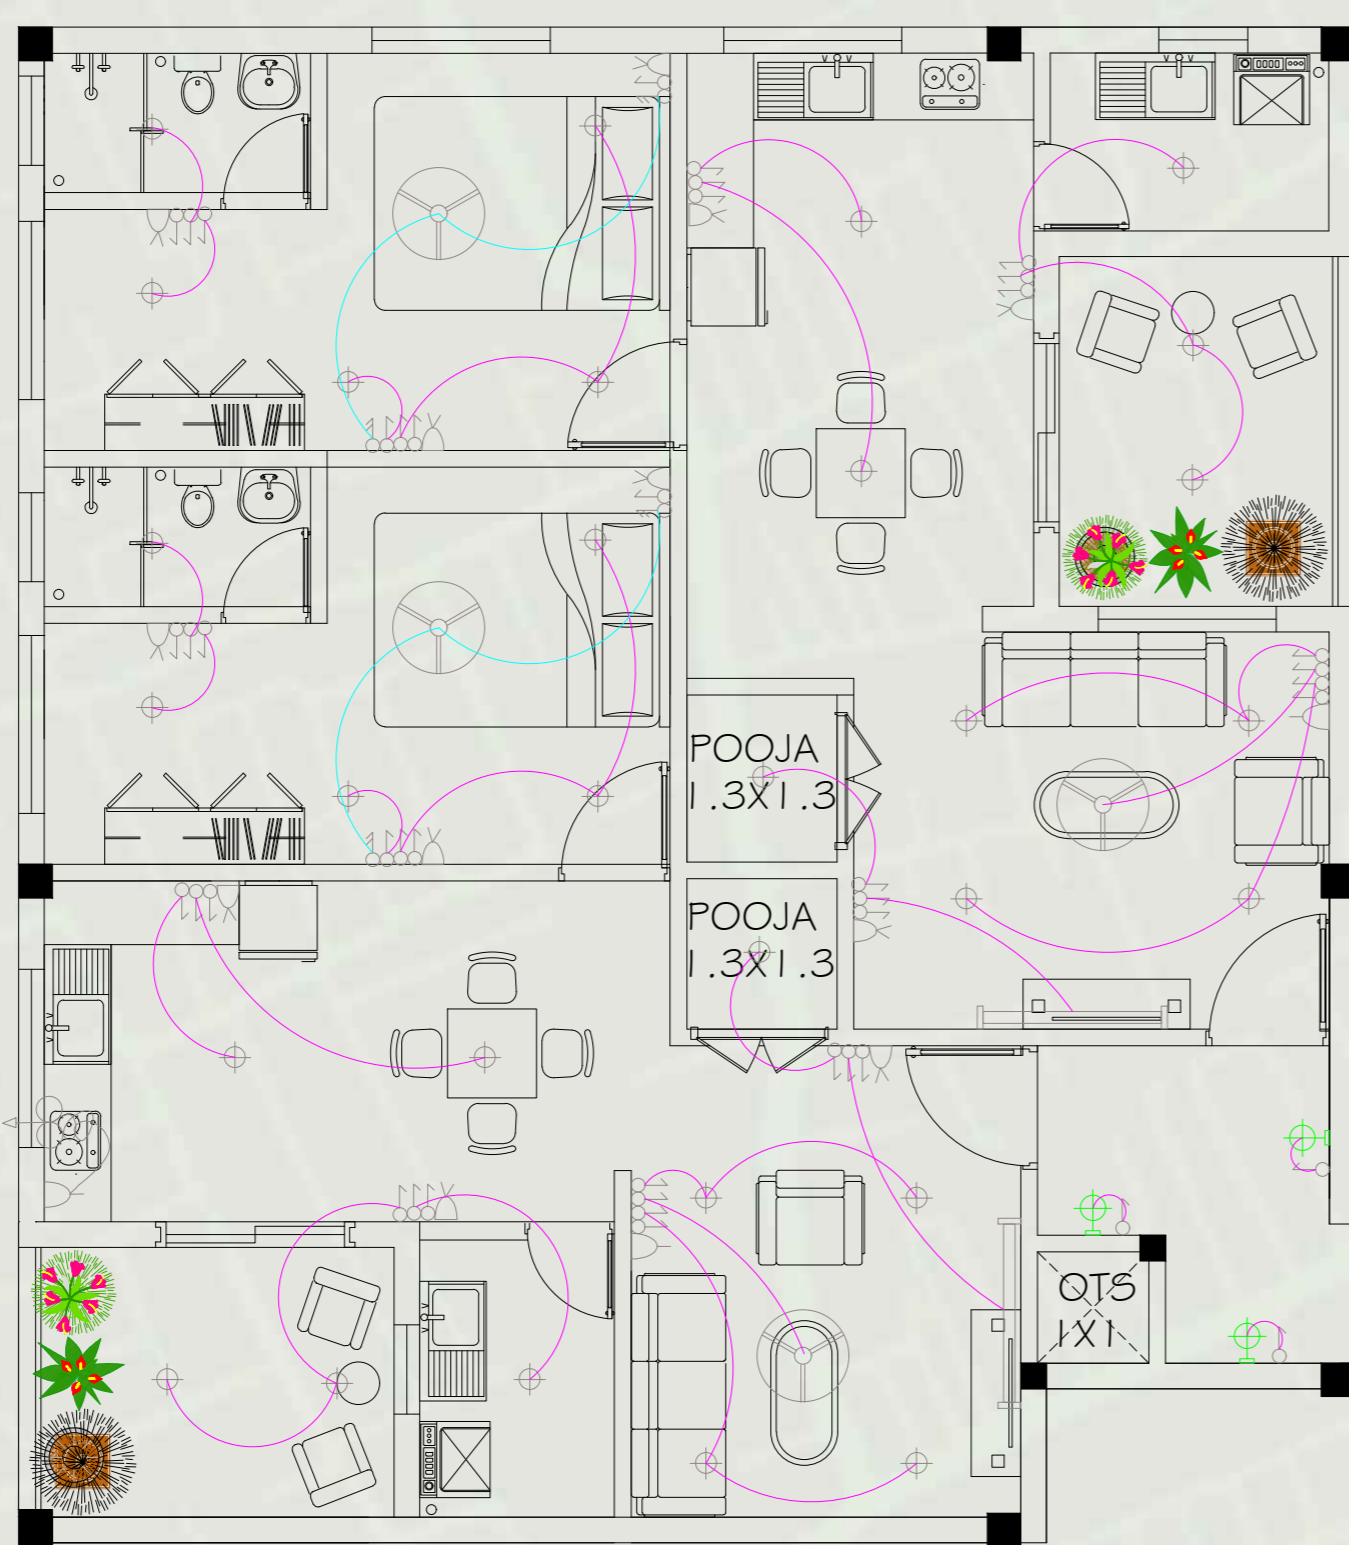

LIG UNIT & LUXURY FLAT

ELECTRICAL LEGEND	
	FLUORESCENT LAMP
	CEILING LIGHT
	WALL BRACKET LIGHT
	TWO WAY SWITCH
	SP SWITCH
	GA SOCKET
	EXHAUST FAN
	CEILING FAN
	DISTRIBUTION BOARD
	ONE WAY CONNECTION
	AC SOCKET WITH SWITCH
	2NOS GA SOCKET WITH SWITCH
	TWO WAY CONNECTION

ELECTRICAL LAYOUT FOR BOTH THE FLOOR PLAN

04

LUNARIA HEIGHTS
HIGH RISED APARTMENTS, NOLAMBUR

FACULTY SIGN

J.S.ESHA NANDHINI
211011101010

SUGANTHRAAGAV N
211011101033

B.ARCH IVth YR, VIIth SEM
BATCH: 2021-2026