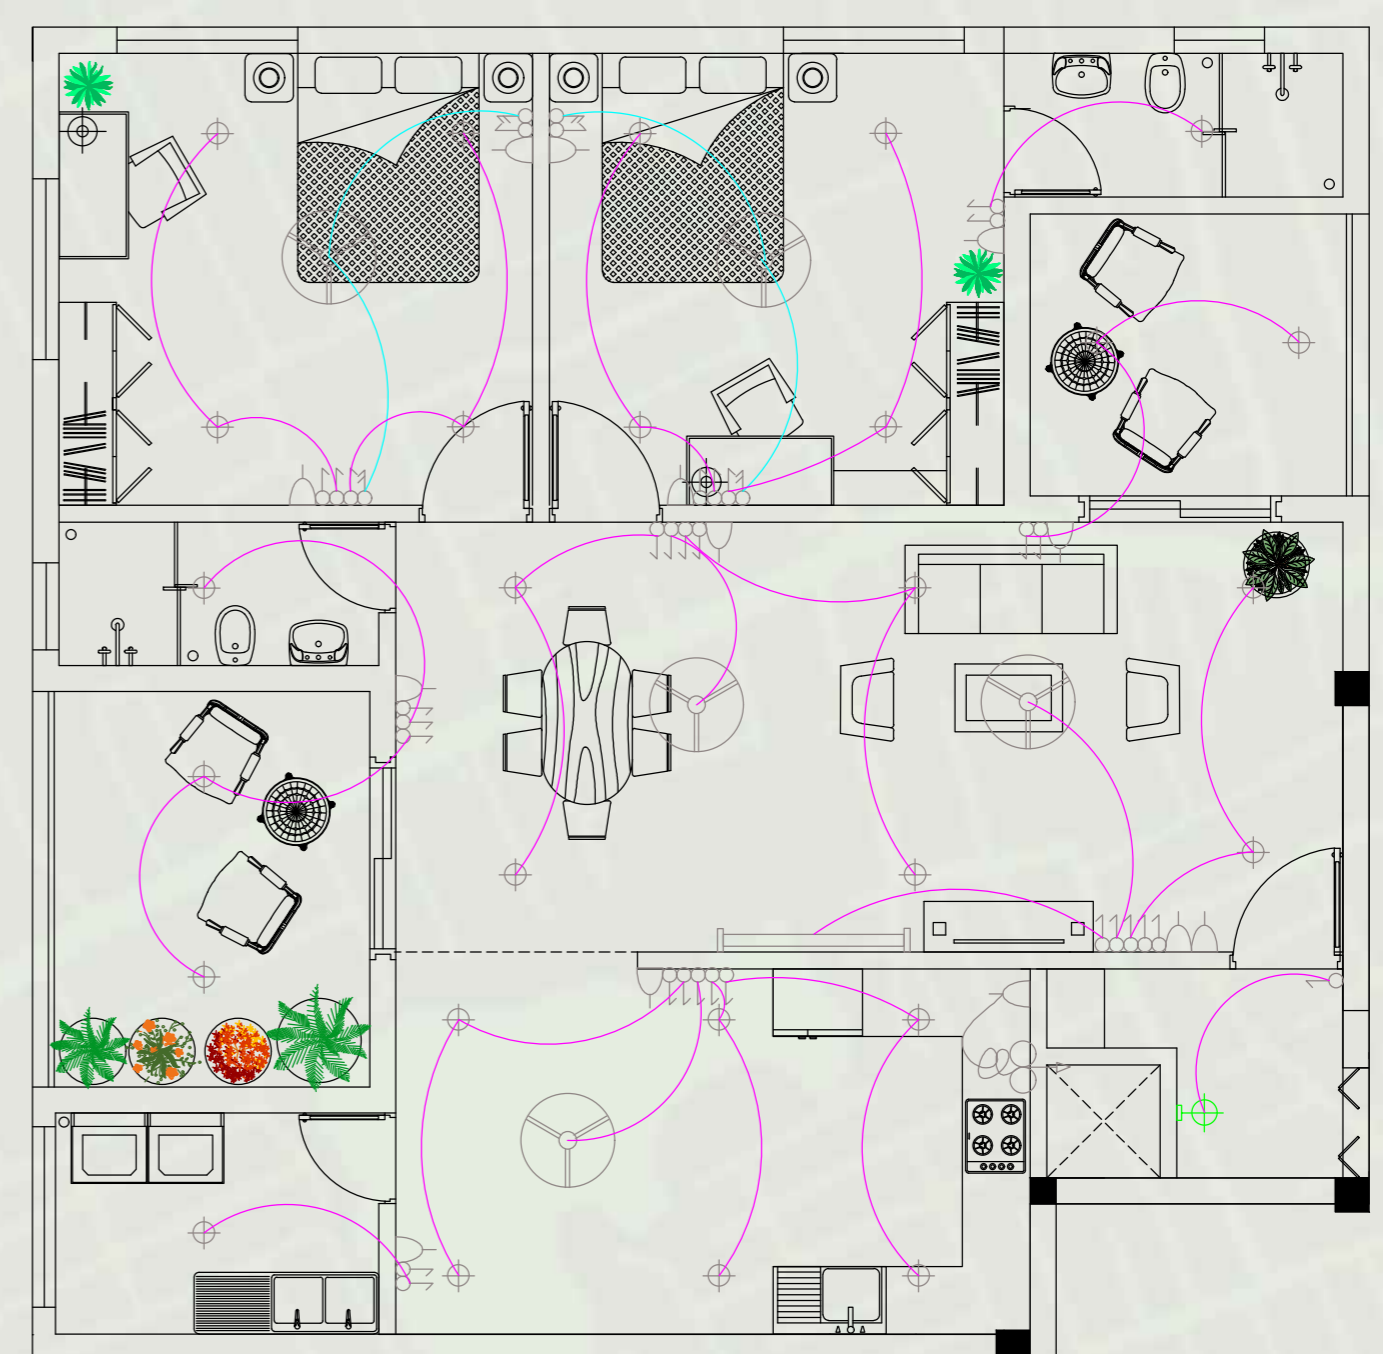

LIG UNIT & LUXURY FLAT

ELECTRICAL LEGEND	
	FLUORESCENT LAMP
	CEILING LIGHT
	WALL BRACKET LIGHT
	TWO WAY SWITCH
	SP SWITCH
	GA SOCKET
	EXHAUST FAN
	CEILING FAN
	DISTRIBUTION BOARD
	ONE WAY CONNECTION
	AC SOCKET WITH SWITCH
	2NOS GA SOCKET WITH SWITCH
	TWO WAY CONNECTION

ELECTRICAL LAYOUT FOR BOTH THE FLOOR PLAN

04

LUNARIA HEIGHTS
HIGH RISED APARTMENTS, NOLAMBUR

FACULTY SIGN

J.S.ESHA NANDHINI
211011101010

SUGANTHRAAGAV N
211011101033

B.ARCH IVth YR, VIIth SEM
BATCH: 2021-2026