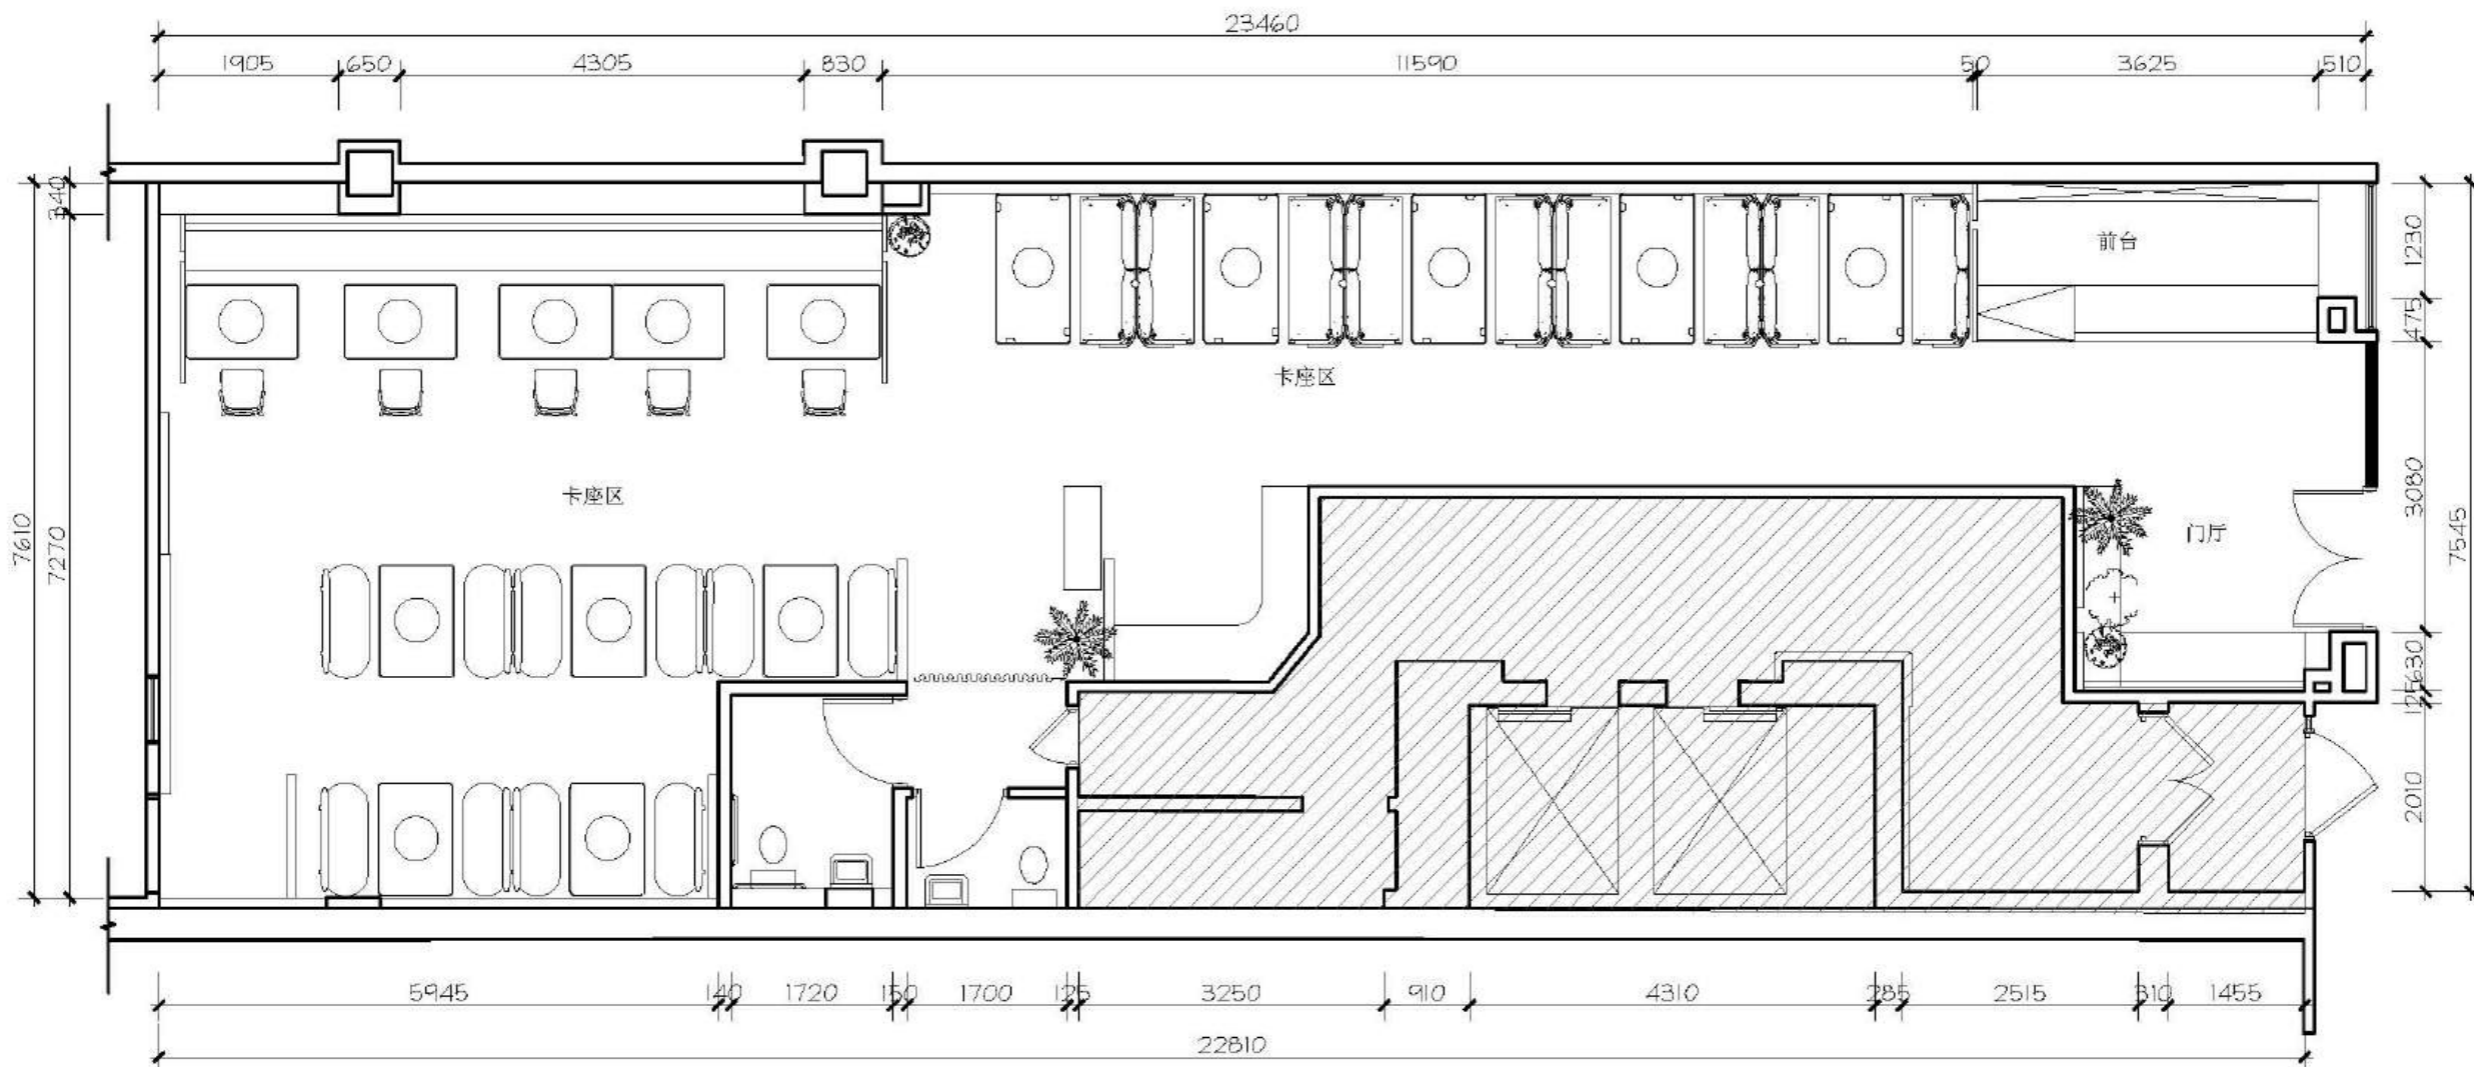

设计: Designed By

制图: Drawn By

审核: Approved By

校对: Checked By

设计阶段: Issued For

比例: Scale 1:80

出图日期: 2024-12
Figure out date

图纸编号: PL-04

04
FF

FIXTURE FURNISHING PLAN

平面布置图

SCALE 1:80