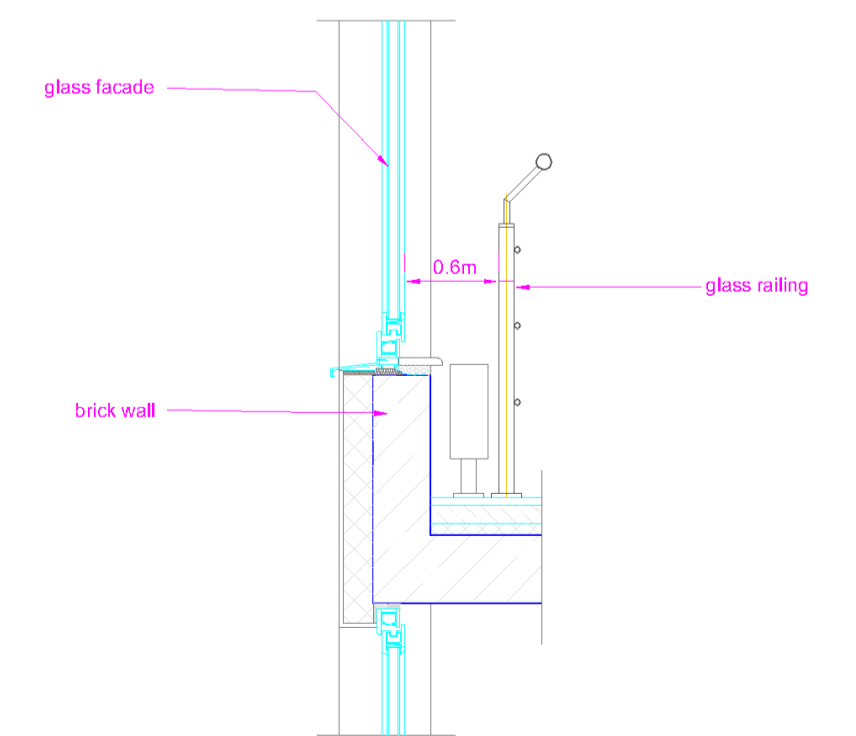

OFFICE DESIGN INTERIOR & FAÇADE DETAILING

FOCUS WORKING SPACE

MEETING ROOM

FAÇADE DETAILING AT MULTILEVEL PARKING

SAPCE WITHIN SAPCE INTERIOR

RECEPTION AREA

ALUMINIUM PANEL SYSTEM

SAPCE WITHIN SAPCE EXTERIOR

PROTECTIVE BARRIER

FLEXI WORKSPACE

GLASS ELEVATOR