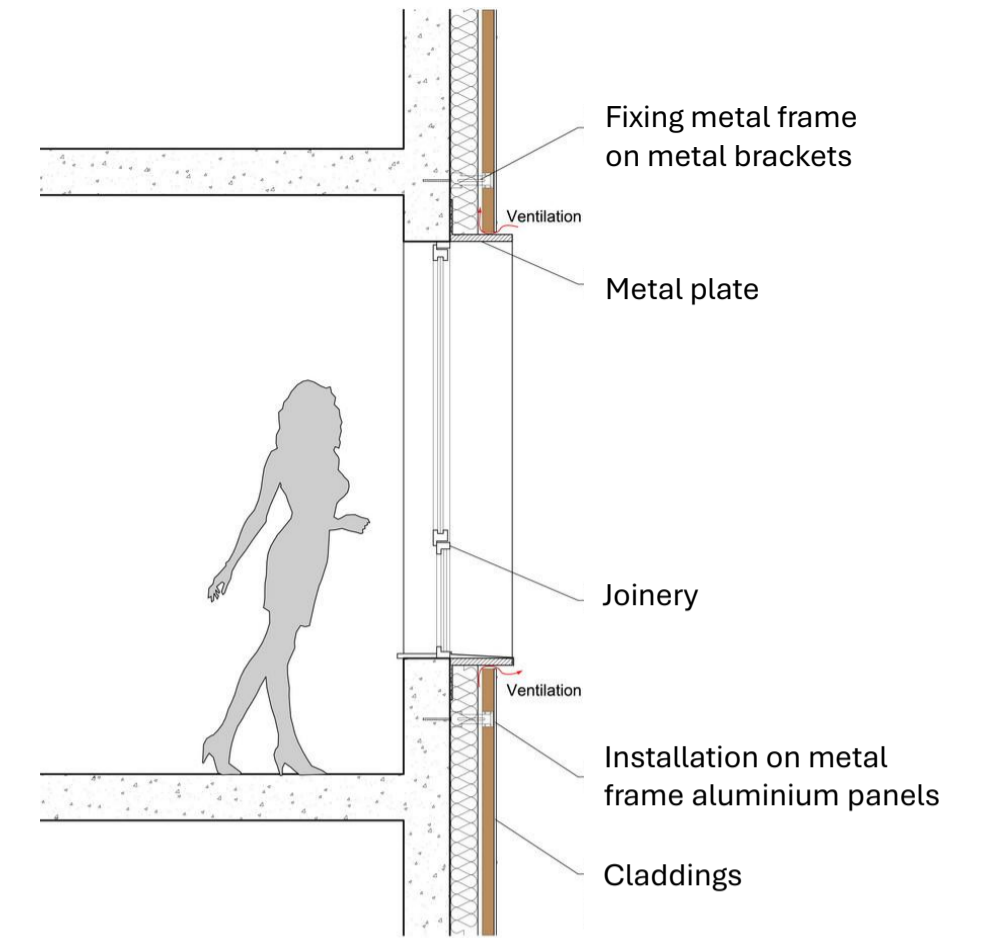

OFFICE DESIGN INTERIOR & FAÇADE DETAILING

FOCUS WORKING SPACE

MEETING ROOM

FAÇADE DETAILING AT MULTILEVEL PARKING

SAPCE WITHIN SAPCE INTERIOR

RECEPTION AREA

ALUMINIUM PANEL SYSTEM

SAPCE WITHIN SAPCE EXTERIOR

PROTECTIVE BARRIER

FLEXI WORKSPACE

GLASS ELEVATOR