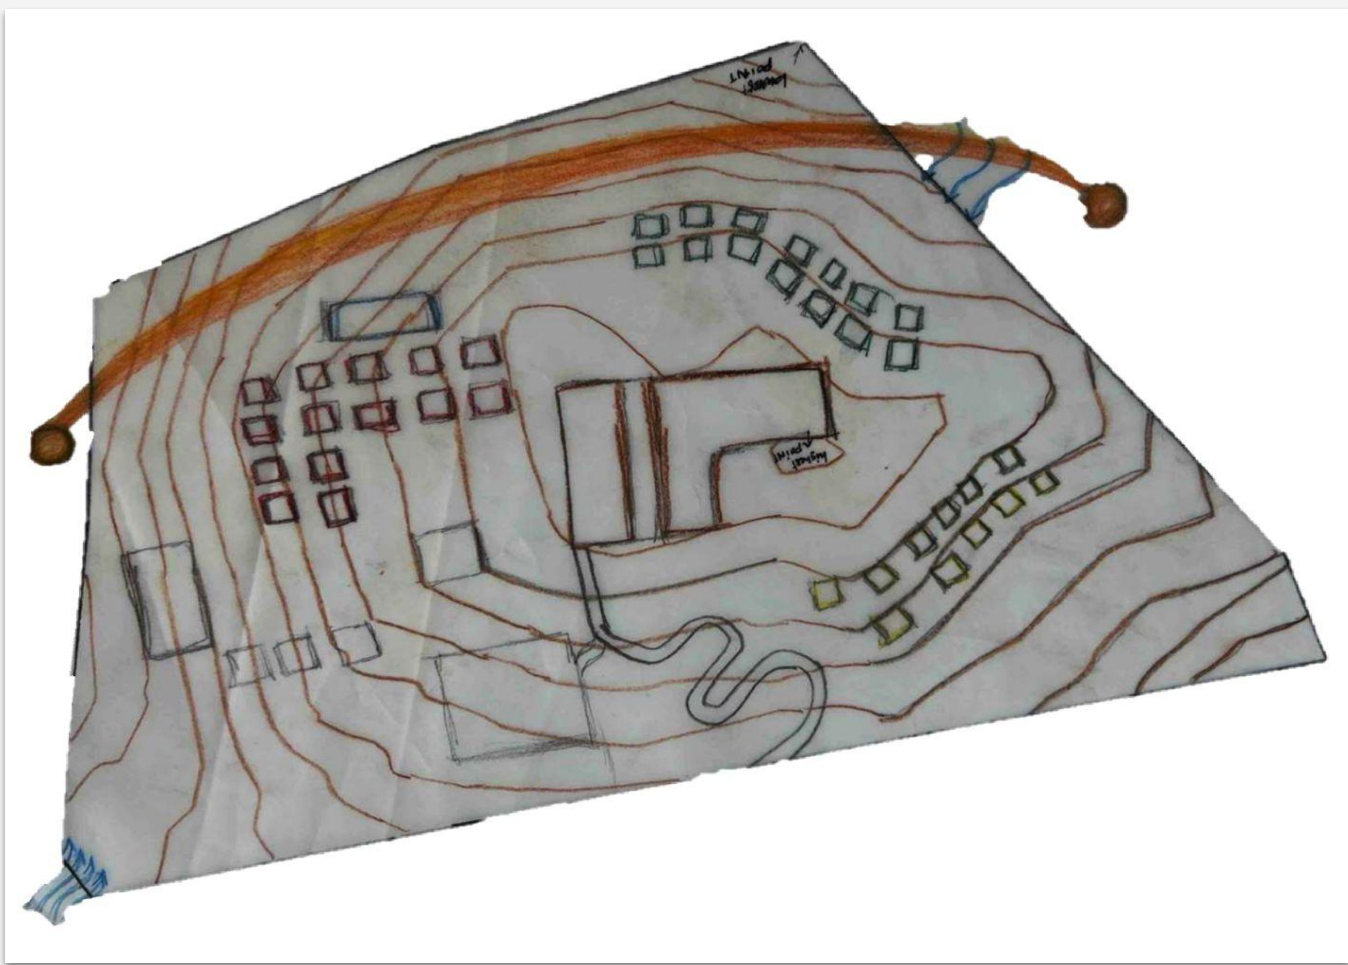

CONCEPT ;

- The basic concept is to give more human comfort inside the forest with eco friendly materials . the resort will be elaborated with the traditional materials .
- The villas will be arranged in linear form to maintain the privacy of the room

SITE DETAILS :

Location of the site :kodaikanal.

Site area :22 acres

SITE ANALYSIS AND ZONING:

EXISTING VEGETATION:

MATERIALS:

DCR CALCULATIONS:

FSI=1.50.
 Plot area=89030.841sqm=22 acres.
 Built-up area = 133549 sqm.
 Plot coverage=
 50%=44515.4205sqm=10.9acres.
 Setback =3m
 Max floor=G+2

SITE ZONING :

RESTAURANTS:

BANQUET HALL:

SPA AND GYM:

- 1 ADMIN BLOCK
- 2 RESTAURANTS & BANQUET HALL
- 3 SERVICE BLOCK
- 4 OUTDOOR GAMES
- 5 PARKING
- 6 SERVICE PARKING
- 7 SUITE VILLA
- 8 DUPLEX VILLA
- 9 PREMIUM VILLA
- 10 SPA & GYM
- 11 GAME STATION
- 12 BANQUET HALL