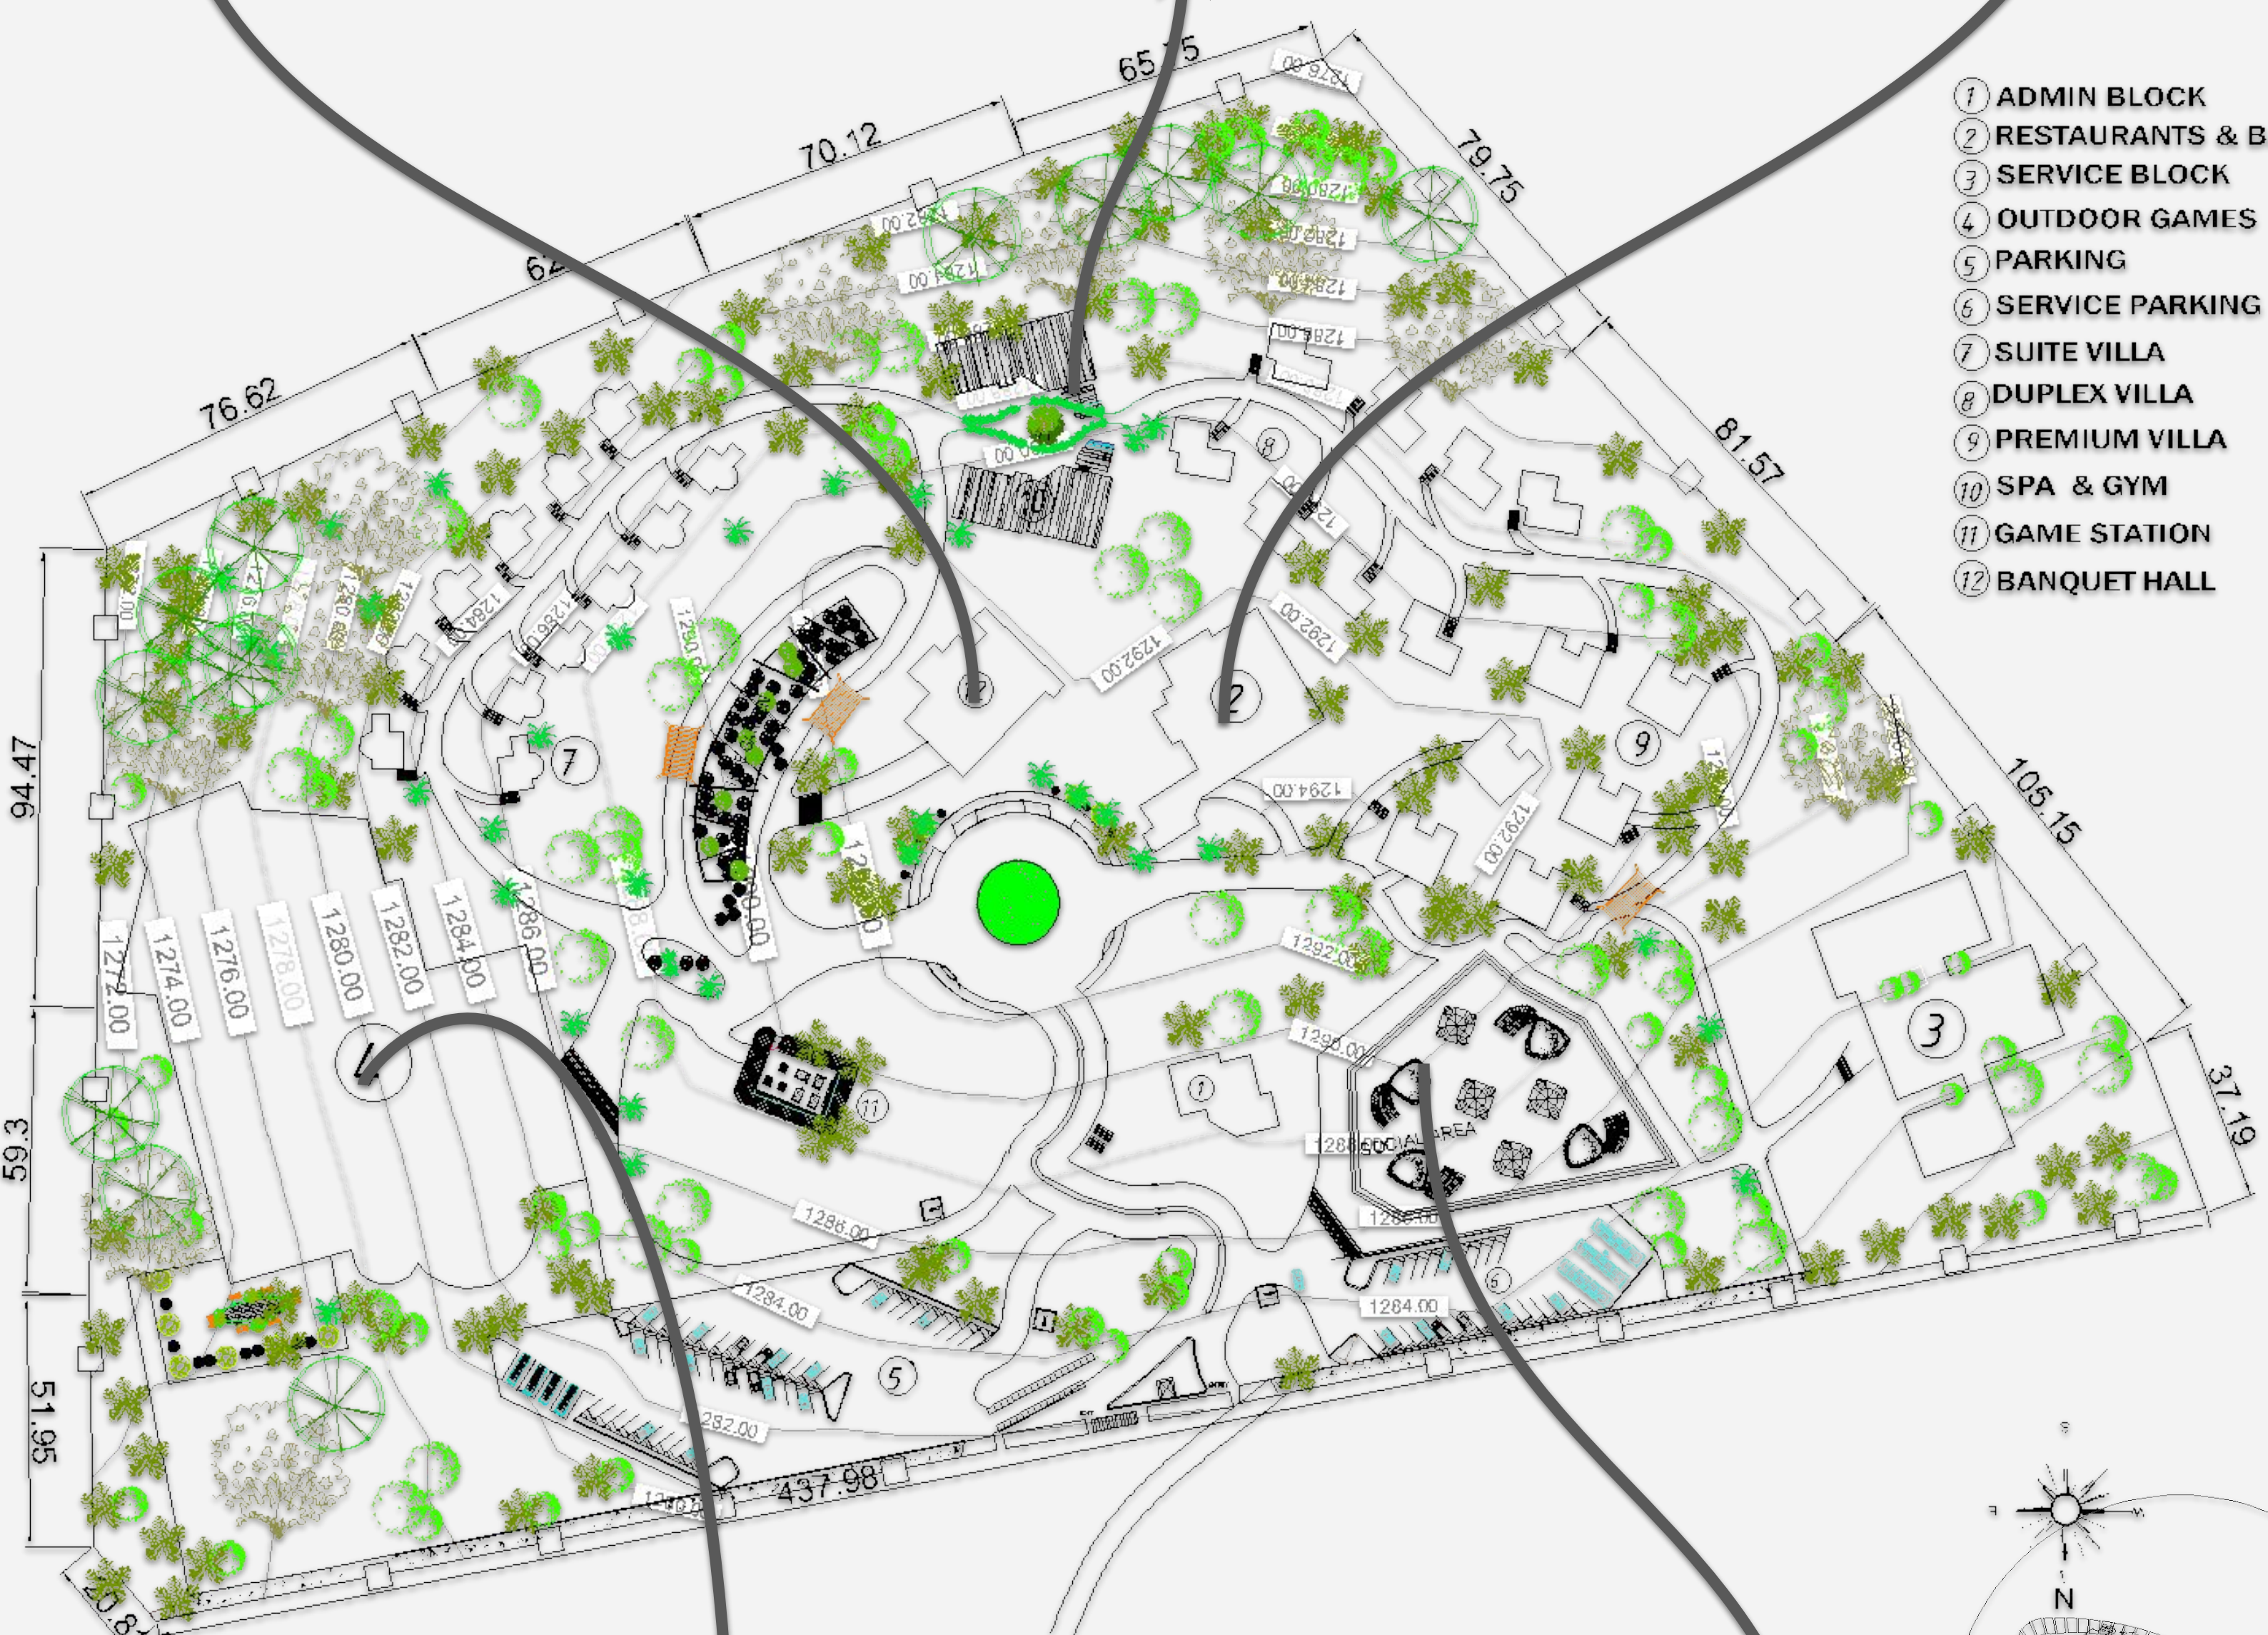

SITE DETAILS :

Location of the site :kodaikanal.

Site area :22 acres

SITE ANALYSIS AND ZONING:

EXISTING VEGETATION:

MATERIALS:

DCR CALCULATIONS:

FSI=1.50.
 Plot area=89030.841sqm=22 acres.
 Built-up area = 133549 sqm.
 Plot coverage=
 50%=44515.4205sqm=10.9acres.
 Setback =3m
 Max floor=G+2

SITE ZONING :

RESTAURANTS:

BANQUET HALL:

SPA AND GYM:

- 1 ADMIN BLOCK
- 2 RESTAURANTS & BANQUET HALL
- 3 SERVICE BLOCK
- 4 OUTDOOR GAMES
- 5 PARKING
- 6 SERVICE PARKING
- 7 SUITE VILLA
- 8 DUPLEX VILLA
- 9 PREMIUM VILLA
- 10 SPA & GYM
- 11 GAME STATION
- 12 BANQUET HALL

OUTDOOR GAMES:

SITE OUT :

siteout areas can be designed for entertaining guests, hosting gatherings, or simply spending time with family and friends.

SERVICE BLOCK:

SPA & GYM :

VIEW:

ELEVATIONS:

SECTIONS: