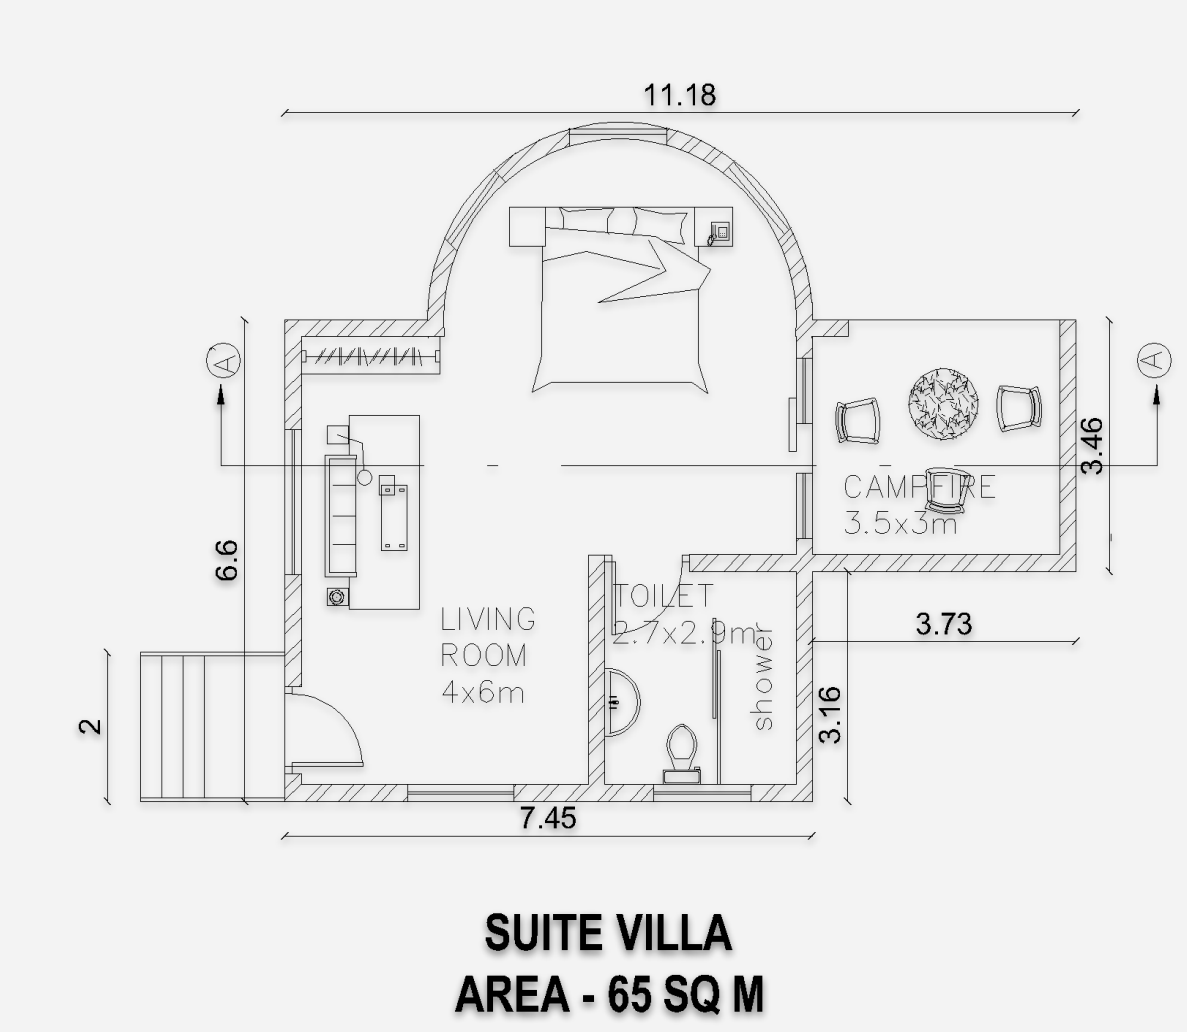

SITE DETAILS :

Location of the site :kodaikanal.

Site area :22 acres

SITE ANALYSIS AND ZONING:

EXISTING VEGETATION:

MATERIALS:

DCR CALCULATIONS:

FSI=1.50.
 Plot area=89030.841sqm=22 acres.
 Built-up area = 133549 sqm.
 Plot coverage=
 50%=44515.4205sqm=10.9acres.
 Setback =3m
 Max floor=G+2

SITE ZONING :

RESTAURANTS:

BANQUET HALL:

SPA AND GYM:

- 1 ADMIN BLOCK
- 2 RESTAURANTS & BANQUET HALL
- 3 SERVICE BLOCK
- 4 OUTDOOR GAMES
- 5 PARKING
- 6 SERVICE PARKING
- 7 SUITE VILLA
- 8 DUPLEX VILLA
- 9 PREMIUM VILLA
- 10 SPA & GYM
- 11 GAME STATION
- 12 BANQUET HALL

OUTDOOR GAMES:

SITE OUT :

siteout areas can be designed for entertaining guests, hosting gatherings, or simply spending time with family and friends.

SERVICE BLOCK:

SPA & GYM :

VIEW:

ELEVATIONS:

SECTIONS:

PLANS:

SHEET NO: 01

HILL RESORT DESIGN

ARCHITECTURAL DESIGN -V DR.MGR. EDUCATIONAL AND RESEARCH INSTITUTE

FACULTY SIGN:

P.MD.IRTHIKHA ROUHAN 211011101020 3RD,6TH SEM 2021-2026