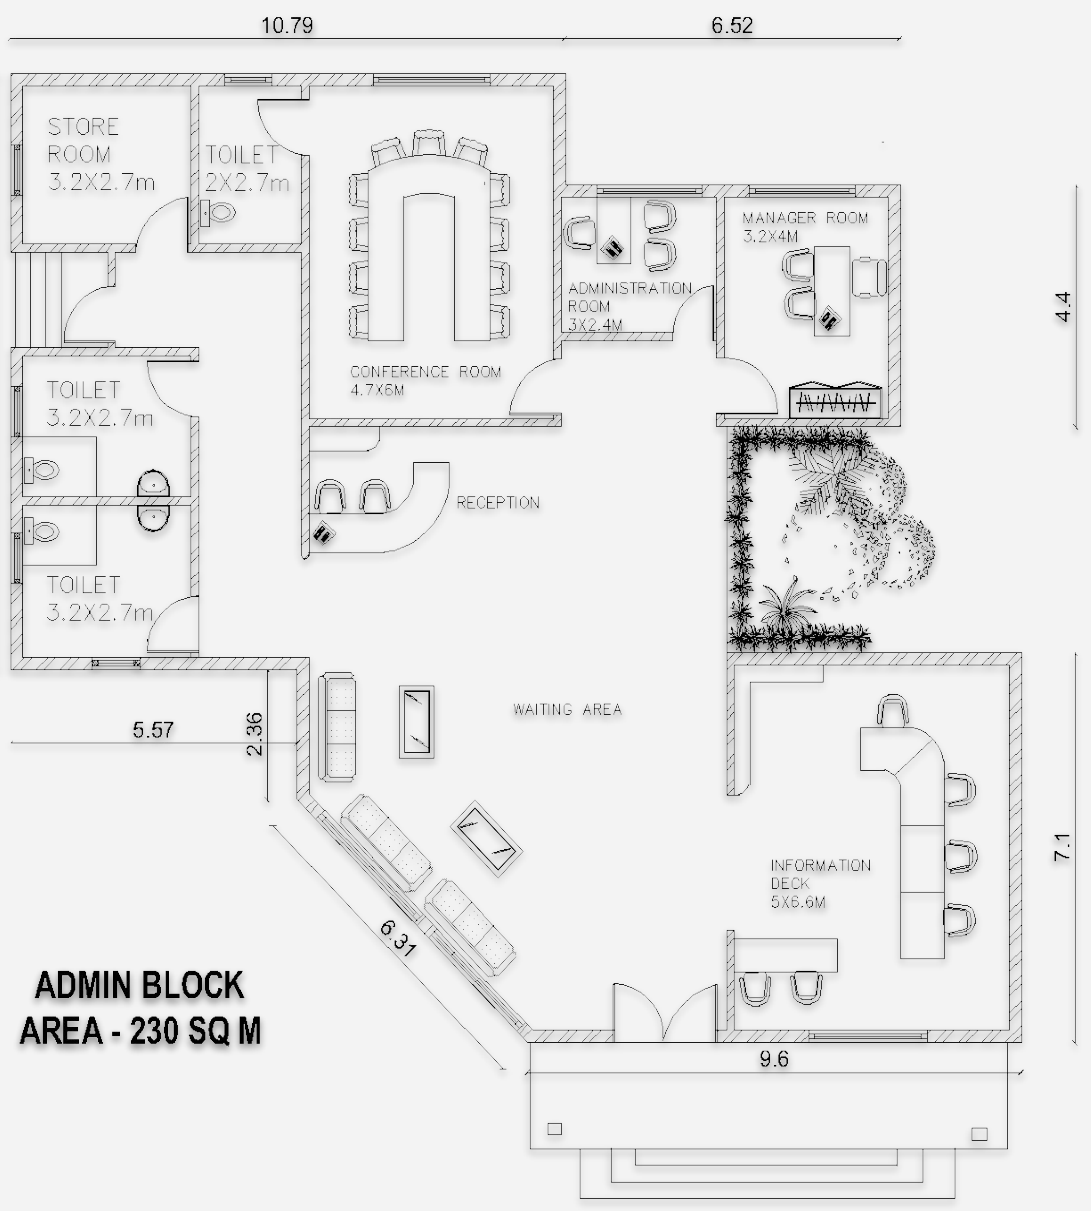

SITE DETAILS :

Location of the site :kodaikanal.

Site area :22 acres

SITE ANALYSIS AND ZONING:

EXISTING VEGETATION:

MATERIALS:

DCR CALCULATIONS:

FSI=1.50.
 Plot area=89030.841sqm=22 acres.
 Built-up area = 133549 sqm.
 Plot coverage=
 50%=44515.4205sqm=10.9acres.
 Setback =3m
 Max floor=G+2

SITE ZONING :

RESTAURANTS:

BANQUET HALL:

SPA AND GYM:

- 1 ADMIN BLOCK
- 2 RESTAURANTS & BANQUET HALL
- 3 SERVICE BLOCK
- 4 OUTDOOR GAMES
- 5 PARKING
- 6 SERVICE PARKING
- 7 SUITE VILLA
- 8 DUPLEX VILLA
- 9 PREMIUM VILLA
- 10 SPA & GYM
- 11 GAME STATION
- 12 BANQUET HALL

OUTDOOR GAMES:

SITE OUT :

siteout areas can be designed for entertaining guests, hosting gatherings, or simply spending time with family and friends.

SERVICE BLOCK:

SPA & GYM :

VIEW:

ELEVATIONS:

SECTIONS: