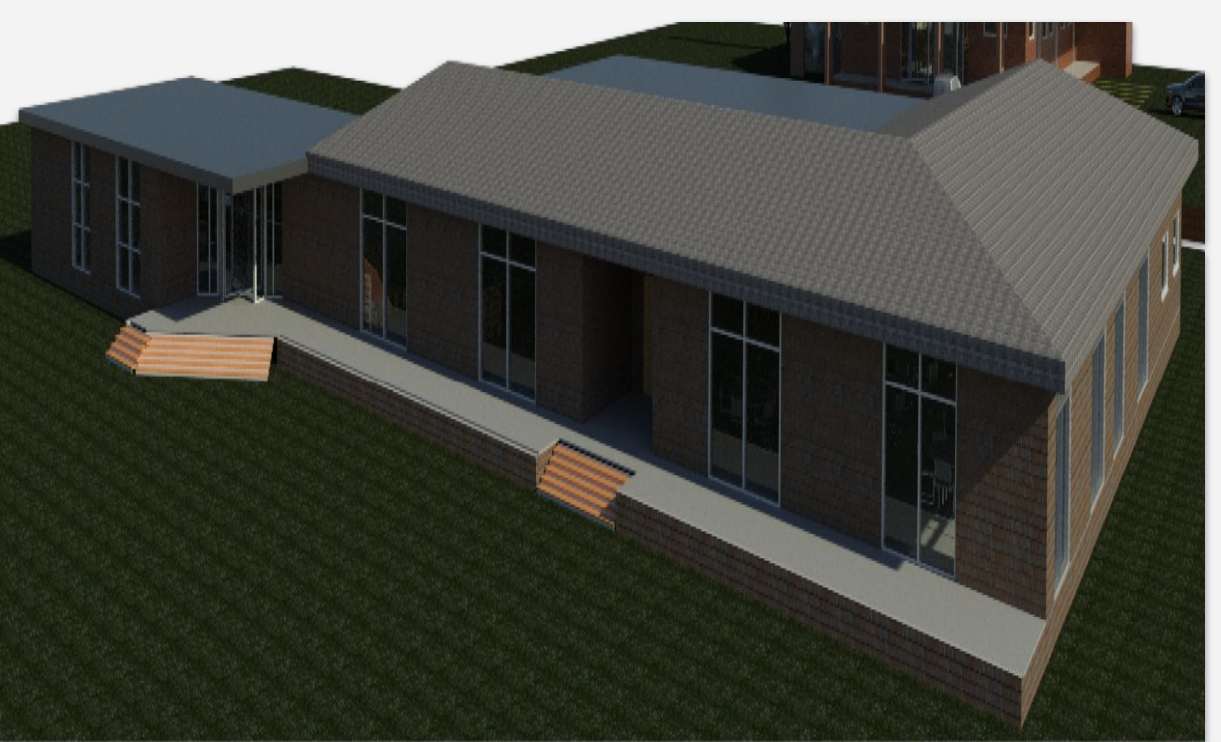

CONCEPT ;

- The basic concept is to give more human comfort inside the forest with eco friendly materials . the resort will be elaborated with the traditional materials .
- The villas will be arranged in linear form to maintain the privacy of the room

SITE ZONING :

RESTAURANTS:

BANQUET HALL:

SPA AND GYM:

- 1 ADMIN BLOCK
- 2 RESTAURANTS & BANQUET HALL
- 3 SERVICE BLOCK
- 4 OUTDOOR GAMES
- 5 PARKING
- 6 SERVICE PARKING
- 7 SUITE VILLA
- 8 DUPLEX VILLA
- 9 PREMIUM VILLA
- 10 SPA & GYM
- 11 GAME STATION
- 12 BANQUET HALL

OUTDOOR GAMES:

SITE OUT :

siteout areas can be designed for entertaining guests, hosting gatherings, or simply spending time with family and friends.

SERVICE BLOCK:

SPA & GYM :

VIEW:

ELEVATIONS:

SECTIONS: