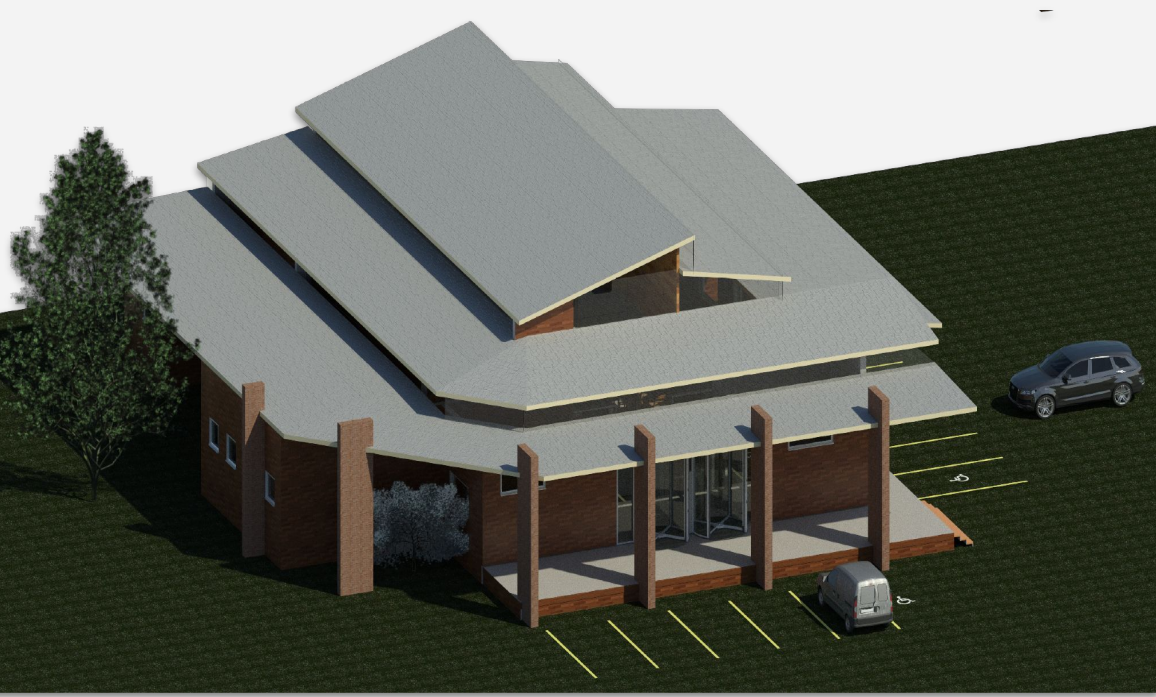

CONCEPT ;

- The basic concept is to give more human comfort inside the forest with eco friendly materials . the resort will be elaborated with the traditional materials .
- The villas will be arranged in linear form to maintain the privacy of the room

SITE ZONING :

RESTAURANTS:

BANQUET HALL:

SPA AND GYM:

- 1 ADMIN BLOCK
- 2 RESTAURANTS & BANQUET HALL
- 3 SERVICE BLOCK
- 4 OUTDOOR GAMES
- 5 PARKING
- 6 SERVICE PARKING
- 7 SUITE VILLA
- 8 DUPLEX VILLA
- 9 PREMIUM VILLA
- 10 SPA & GYM
- 11 GAME STATION
- 12 BANQUET HALL

OUTDOOR GAMES:

SITE OUT :

siteout areas can be designed for entertaining guests, hosting gatherings, or simply spending time with family and friends.

SERVICE BLOCK:

SPA & GYM :

VIEW:

ELEVATIONS:

SECTIONS: