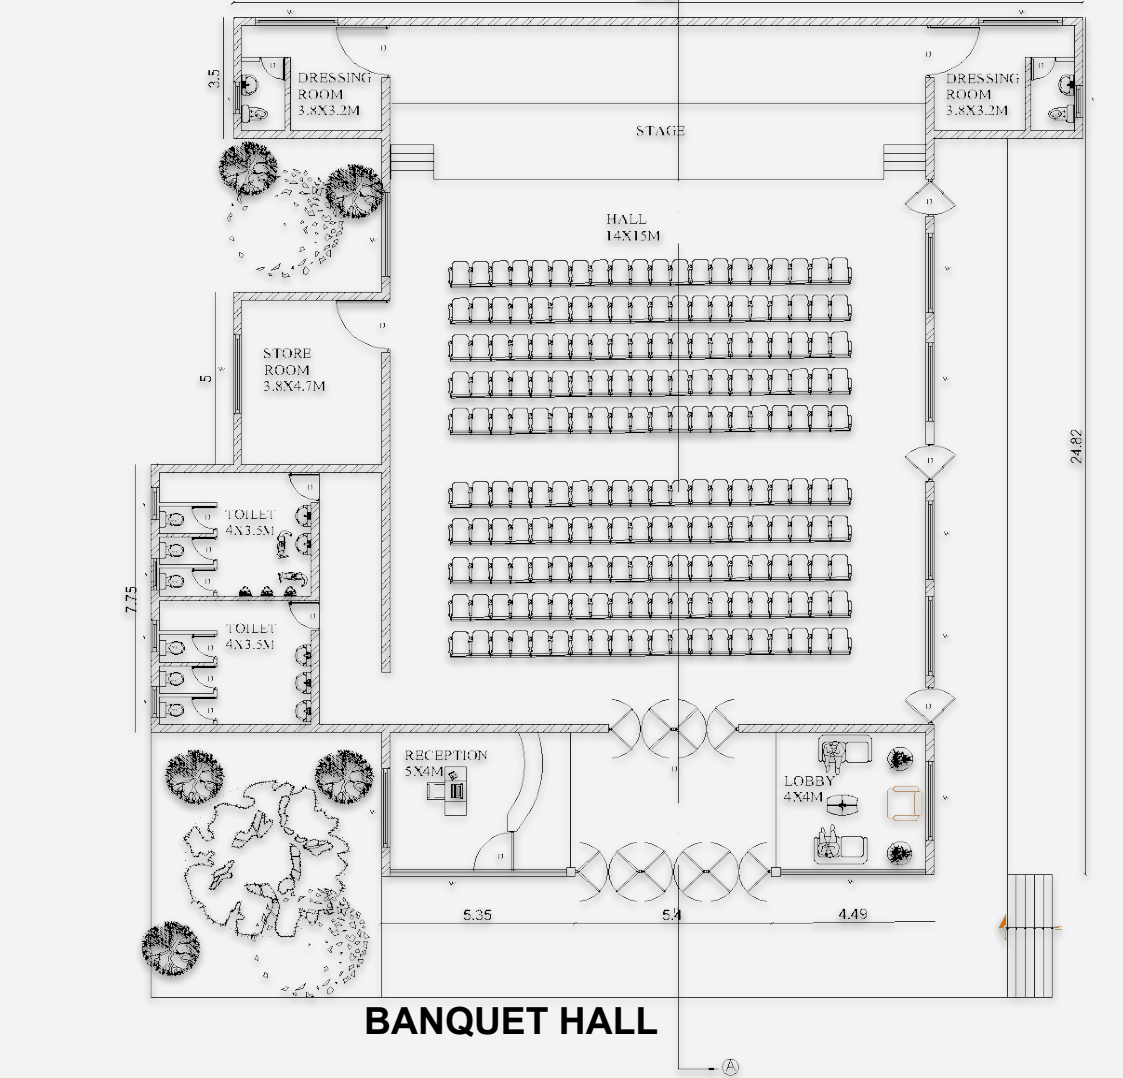

SITE DETAILS :

Location of the site :kodaikanal.

Site area :22 acres

SITE ANALYSIS AND ZONING:

EXISTING VEGETATION:

MATERIALS:

DCR CALCULATIONS:

FSI=1.50.
 Plot area=89030.841sqm=22 acres.
 Built-up area = 133549 sqm.
 Plot coverage=
 50%=44515.4205sqm=10.9acres.
 Setback =3m
 Max floor=G+2

SITE ZONING :

RESTAURANTS:

BANQUET HALL:

SPA AND GYM:

- 1 ADMIN BLOCK
- 2 RESTAURANTS & BANQUET HALL
- 3 SERVICE BLOCK
- 4 OUTDOOR GAMES
- 5 PARKING
- 6 SERVICE PARKING
- 7 SUITE VILLA
- 8 DUPLEX VILLA
- 9 PREMIUM VILLA
- 10 SPA & GYM
- 11 GAME STATION
- 12 BANQUET HALL

OUTDOOR GAMES:

SITE OUT :

siteout areas can be designed for entertaining guests, hosting gatherings, or simply spending time with family and friends.

SERVICE BLOCK:

SPA & GYM :

VIEW:

ELEVATIONS:

SECTIONS: