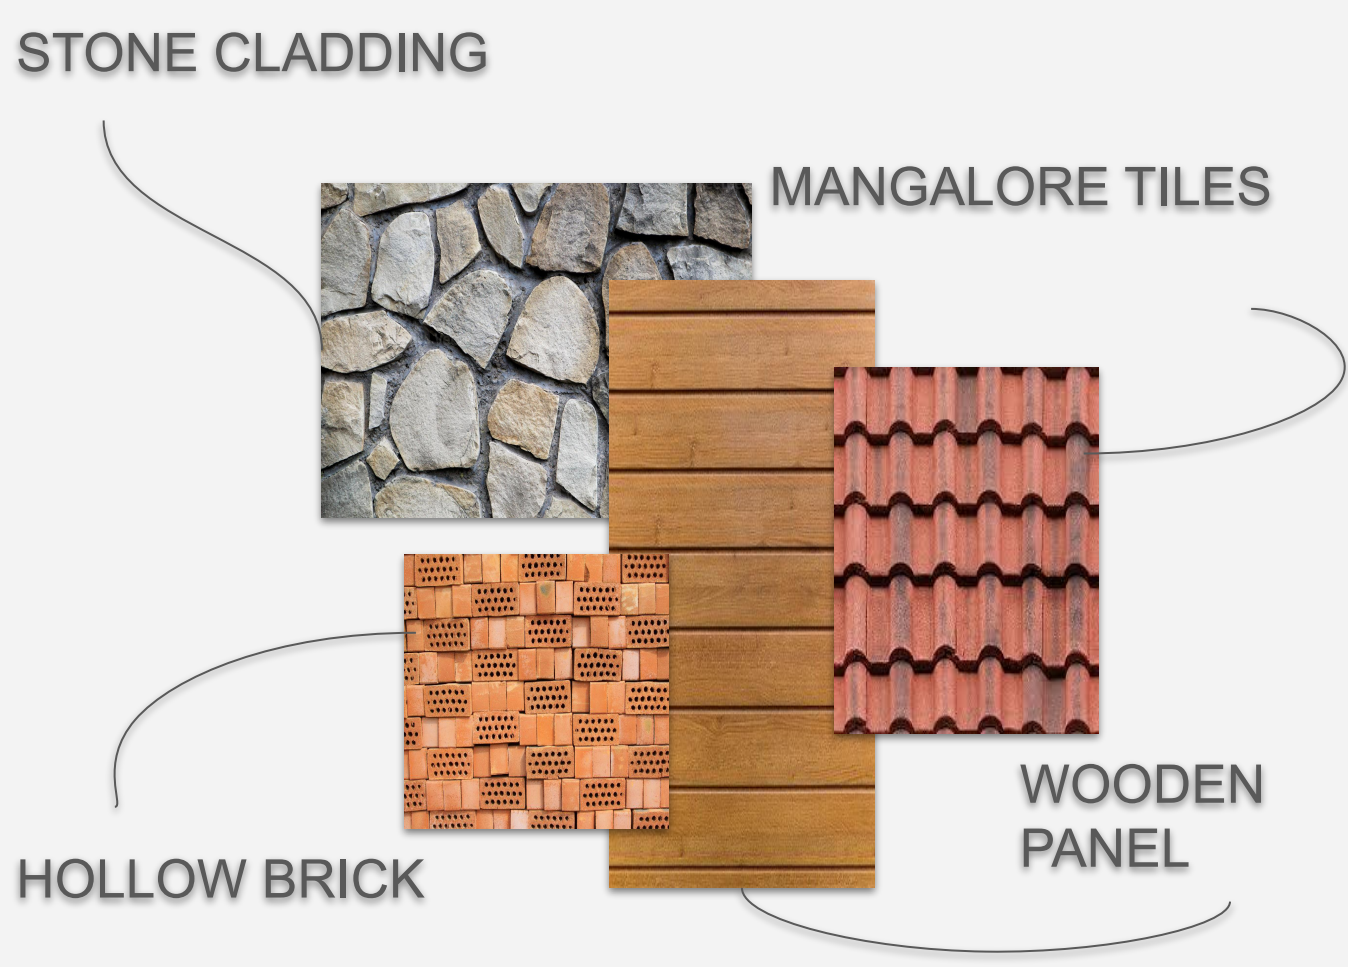

MATERIALS: