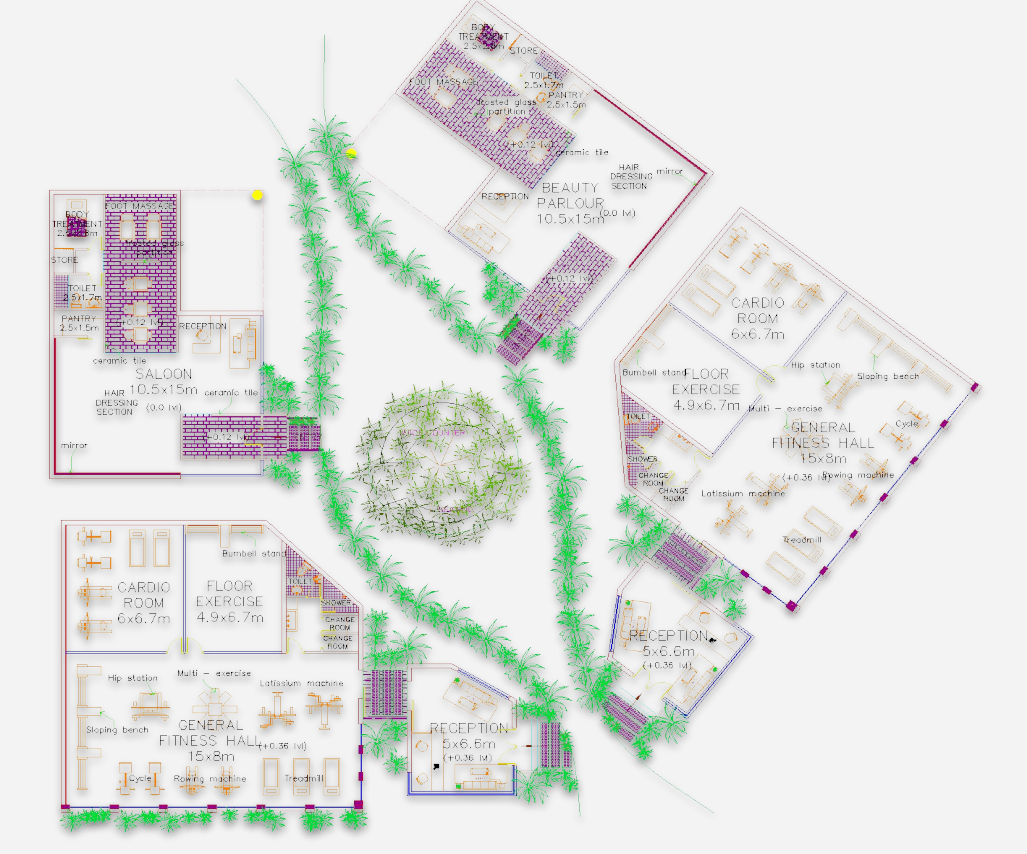

SITE DETAILS :

Location of the site :kodaikanal.

Site area :22 acres

SITE ANALYSIS AND ZONING:

EXISTING VEGETATION:

MATERIALS:

DCR CALCULATIONS:

FSI=1.50.
 Plot area=89030.841sqm=22 acres.
 Built-up area = 133549 sqm.
 Plot coverage=
 50%=44515.4205sqm=10.9acres.
 Setback =3m
 Max floor=G+2

SITE ZONING :

RESTAURANTS:

BANQUET HALL:

SPA AND GYM:

- 1 ADMIN BLOCK
- 2 RESTAURANTS & BANQUET HALL
- 3 SERVICE BLOCK
- 4 OUTDOOR GAMES
- 5 PARKING
- 6 SERVICE PARKING
- 7 SUITE VILLA
- 8 DUPLEX VILLA
- 9 PREMIUM VILLA
- 10 SPA & GYM
- 11 GAME STATION
- 12 BANQUET HALL

OUTDOOR GAMES:

SITE OUT :

siteout areas can be designed for entertaining guests, hosting gatherings, or simply spending time with family and friends.

SERVICE BLOCK:

SPA & GYM :

VIEW:

ELEVATIONS:

SECTIONS:

PLANS:

SHEET NO: 01

HILL RESORT DESIGN

ARCHITECTURAL DESIGN -V DR.MGR. EDUCATIONAL AND RESEARCH INSTITUTE

FACULTY SIGN:

P.MD.IRTHIKHA ROUHAN 211011101020 3RD,6TH SEM 2021-2026