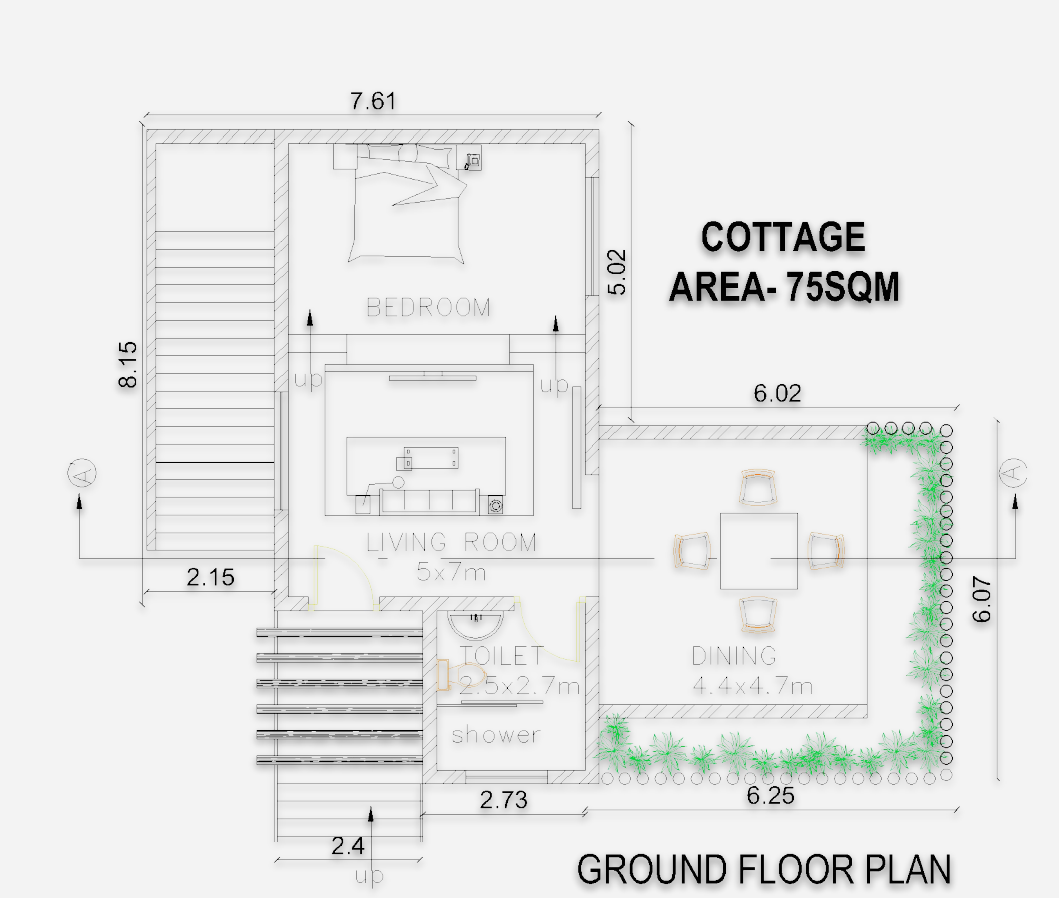

SITE DETAILS :

Location of the site :kodaikanal.

Site area :22 acres

SITE ANALYSIS AND ZONING:

EXISTING VEGETATION:

MATERIALS:

DCR CALCULATIONS:

FSI=1.50.
 Plot area=89030.841sqm=22 acres.
 Built-up area = 133549 sqm.
 Plot coverage=
 50%=44515.4205sqm=10.9acres.
 Setback =3m
 Max floor=G+2

SITE ZONING :

RESTAURANTS:

BANQUET HALL:

SPA AND GYM:

- 1 ADMIN BLOCK
- 2 RESTAURANTS & BANQUET HALL
- 3 SERVICE BLOCK
- 4 OUTDOOR GAMES
- 5 PARKING
- 6 SERVICE PARKING
- 7 SUITE VILLA
- 8 DUPLEX VILLA
- 9 PREMIUM VILLA
- 10 SPA & GYM
- 11 GAME STATION
- 12 BANQUET HALL

OUTDOOR GAMES:

SITE OUT :

siteout areas can be designed for entertaining guests, hosting gatherings, or simply spending time with family and friends.

SERVICE BLOCK:

SPA & GYM :

VIEW:

ELEVATIONS:

SECTIONS:

PLANS:

SHEET NO: 01

HILL RESORT DESIGN

ARCHITECTURAL DESIGN -V DR.MGR. EDUCATIONAL AND RESEARCH INSTITUTE

FACULTY SIGN:

P.MD.IRTHIKHA ROUHAN 211011101020 3RD,6TH SEM 2021-2026