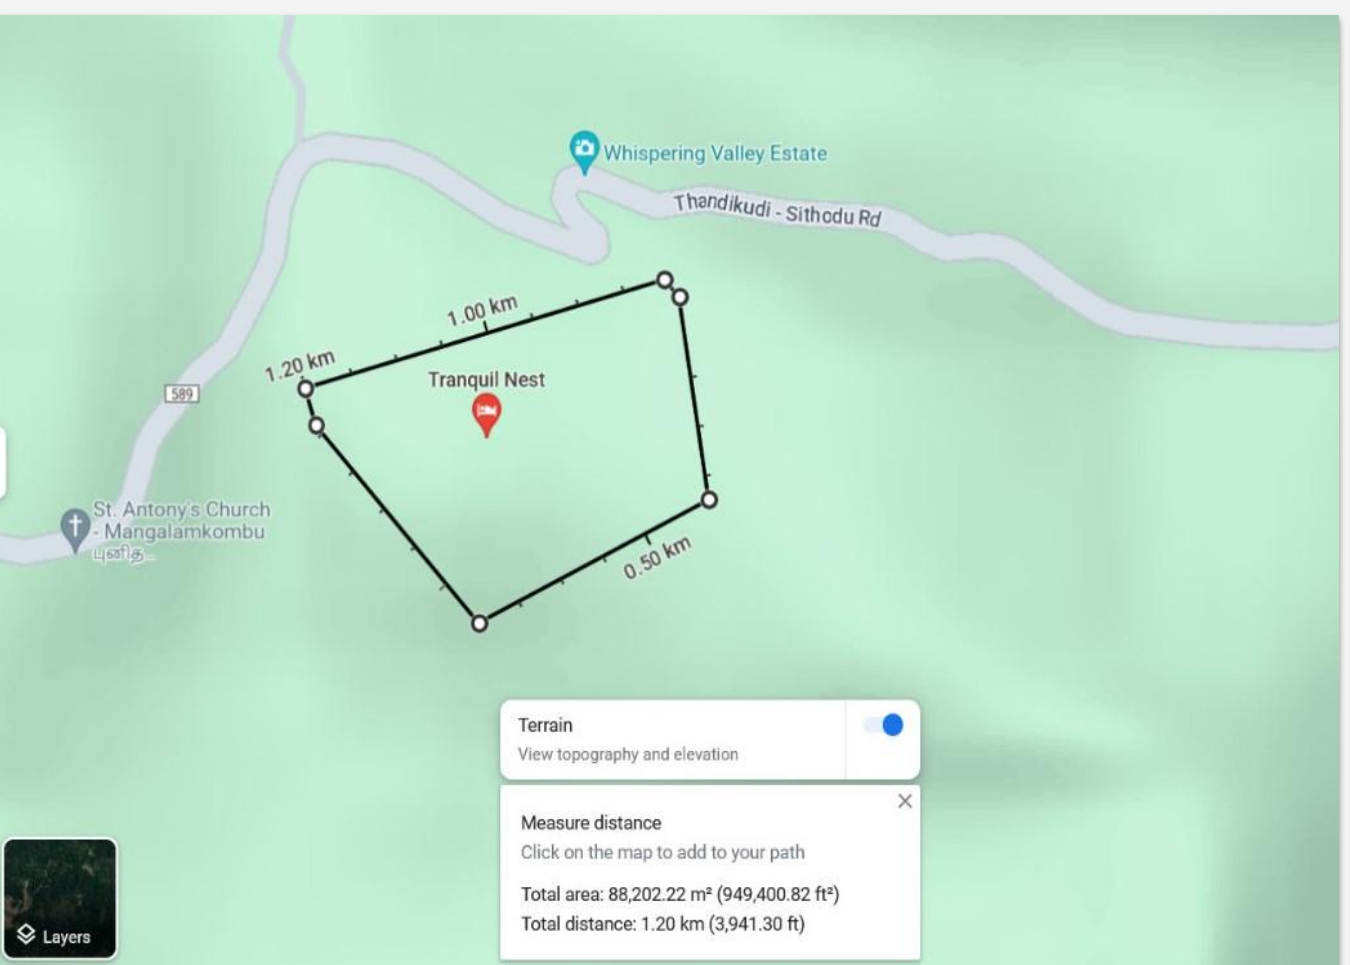

SITE DETAILS :

Location of the site :kodaikanal.

Site area :22 acres

SITE ANALYSIS AND ZONING:

EXISTING VEGETATION:

MATERIALS:

DCR CALCULATIONS:

FSI=1.50.
 Plot area=89030.841sqm=22 acres.
 Built-up area = 133549 sqm.
 Plot coverage=
 50%=44515.4205sqm=10.9acres.
 Setback =3m
 Max floor=G+2