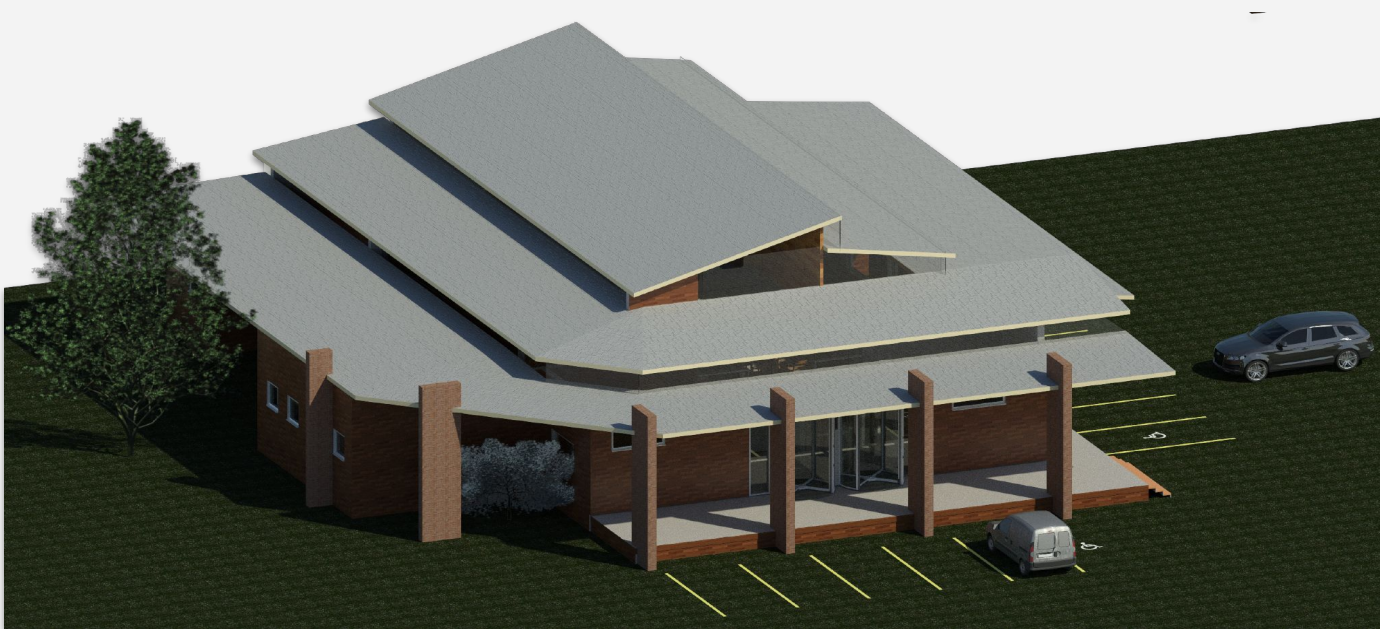

CONCEPT ;

- The basic concept is to give more human comfort inside the forest with eco friendly materials . the resort will be elaborated with the traditional materials .
- The villas will be arranged in linear form to maintain the privacy of the room

SITE DETAILS :

Location of the site :kodaikanal.

Site area :22 acres

SITE ANALYSIS AND ZONING:

EXISTING VEGETATION:

MATERIALS:

DCR CALCULATIONS:

FSI=1.50.
 Plot area=89030.841sqm=22 acres.
 Built-up area = 133549 sqm.
 Plot coverage=
 50%=44515.4205sqm=10.9acres.
 Setback =3m
 Max floor=G+2

SITE ZONING :

RESTAURANTS:

BANQUET HALL:

SPA AND GYM:

- 1 ADMIN BLOCK
- 2 RESTAURANTS & BANQUET HALL
- 3 SERVICE BLOCK
- 4 OUTDOOR GAMES
- 5 PARKING
- 6 SERVICE PARKING
- 7 SUITE VILLA
- 8 DUPLEX VILLA
- 9 PREMIUM VILLA
- 10 SPA & GYM
- 11 GAME STATION
- 12 BANQUET HALL

OUTDOOR GAMES:

SITE OUT :

siteout areas can be designed for entertaining guests, hosting gatherings, or simply spending time with family and friends.

SERVICE BLOCK:

SPA & GYM :

VIEW:

ELEVATIONS:

SECTIONS: