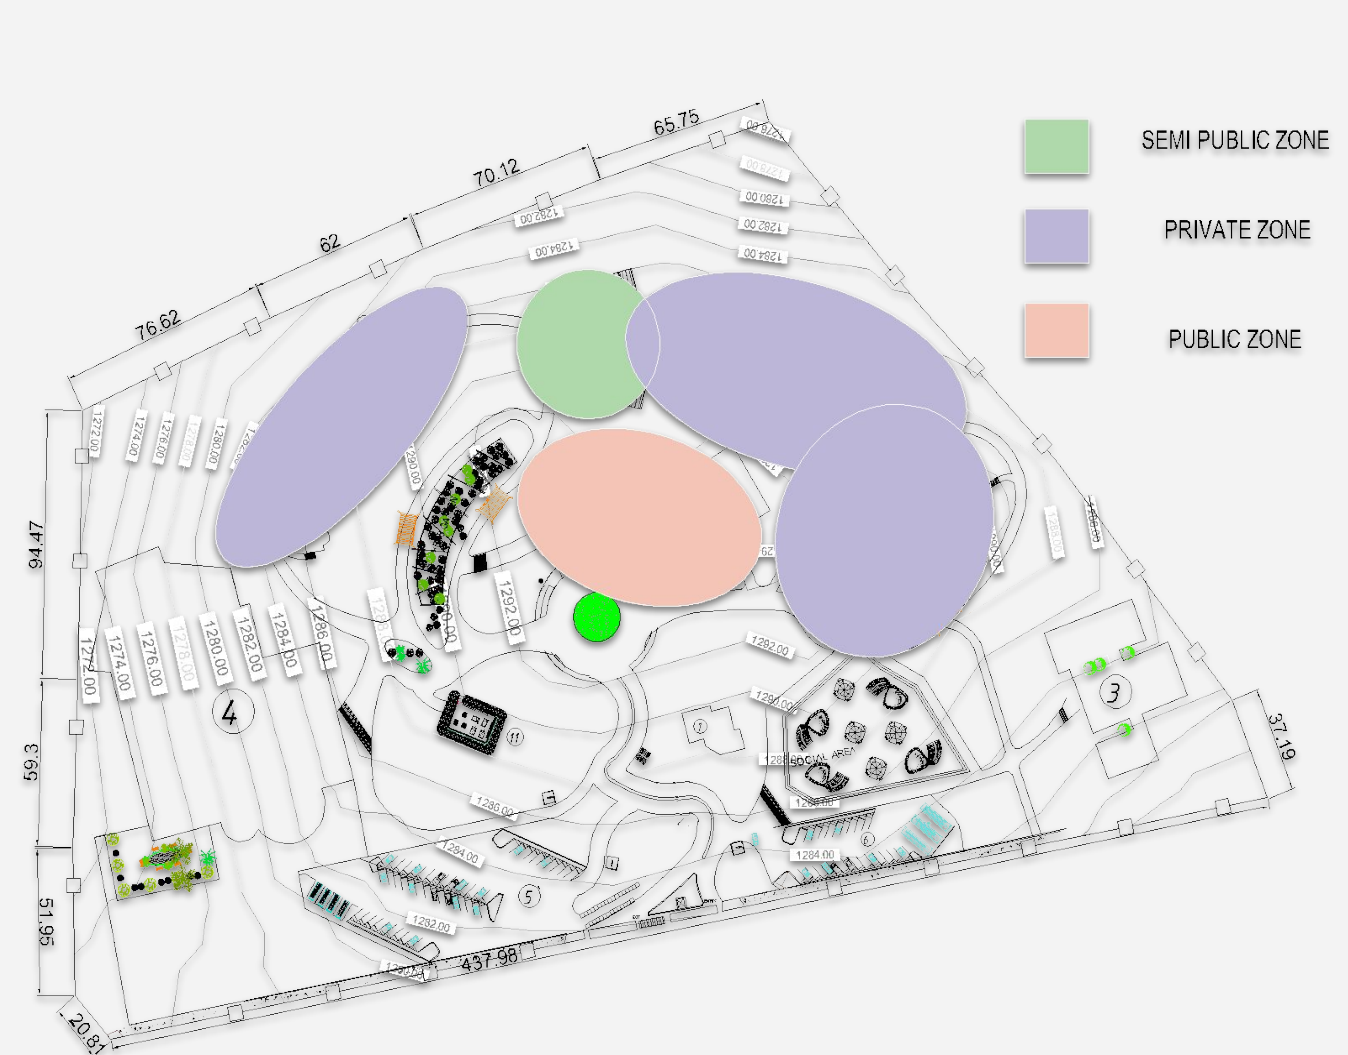

SITE DETAILS :

Location of the site :kodaikanal.

Site area :22 acres

SITE ANALYSIS AND ZONING:

EXISTING VEGETATION:

MATERIALS:

DCR CALCULATIONS:

FSI=1.50.
 Plot area=89030.841sqm=22 acres.
 Built-up area = 133549 sqm.
 Plot coverage=
 50%=44515.4205sqm=10.9acres.
 Setback =3m
 Max floor=G+2

SITE ZONING :

RESTAURANTS:

BANQUET HALL:

SPA AND GYM:

- 1 ADMIN BLOCK
- 2 RESTAURANTS & BANQUET HALL
- 3 SERVICE BLOCK
- 4 OUTDOOR GAMES
- 5 PARKING
- 6 SERVICE PARKING
- 7 SUITE VILLA
- 8 DUPLEX VILLA
- 9 PREMIUM VILLA
- 10 SPA & GYM
- 11 GAME STATION
- 12 BANQUET HALL

OUTDOOR GAMES:

SITE OUT :

siteout areas can be designed for entertaining guests, hosting gatherings, or simply spending time with family and friends.

SERVICE BLOCK:

SPA & GYM :

VIEW:

ELEVATIONS:

SECTIONS: