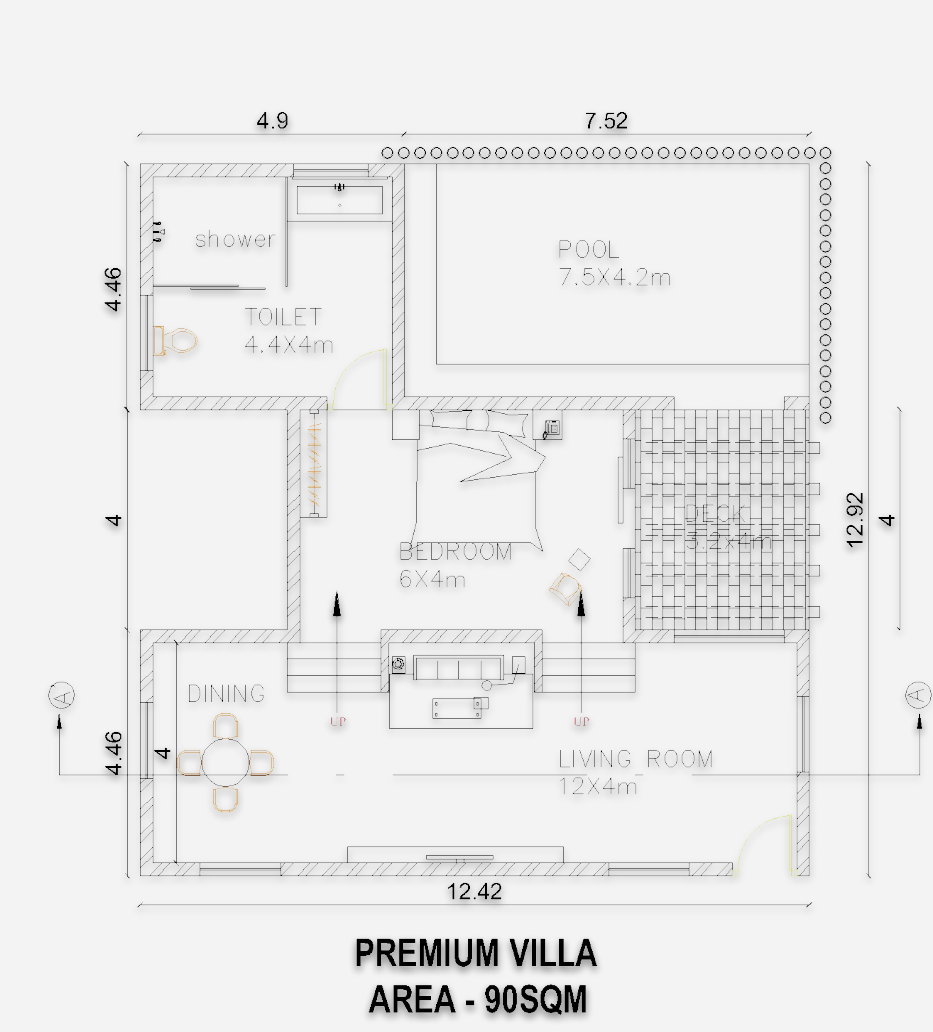

SITE DETAILS :

Location of the site :kodaikanal.

Site area :22 acres

SITE ANALYSIS AND ZONING:

EXISTING VEGETATION:

MATERIALS:

DCR CALCULATIONS:

FSI=1.50.
 Plot area=89030.841sqm=22 acres.
 Built-up area = 133549 sqm.
 Plot coverage=
 50%=44515.4205sqm=10.9acres.
 Setback =3m
 Max floor=G+2

SITE ZONING :

RESTAURANTS:

BANQUET HALL:

SPA AND GYM:

- 1 ADMIN BLOCK
- 2 RESTAURANTS & BANQUET HALL
- 3 SERVICE BLOCK
- 4 OUTDOOR GAMES
- 5 PARKING
- 6 SERVICE PARKING
- 7 SUITE VILLA
- 8 DUPLEX VILLA
- 9 PREMIUM VILLA
- 10 SPA & GYM
- 11 GAME STATION
- 12 BANQUET HALL

PLANS:

SHEET NO: 01

HILL RESORT DESIGN

ARCHITECTURAL DESIGN -V DR.MGR. EDUCATIONAL AND RESEARCH INSTITUTE

FACULTY SIGN:

P.MD.IRTHIKHA ROUHAN 211011101020 3RD,6TH SEM 2021-2026