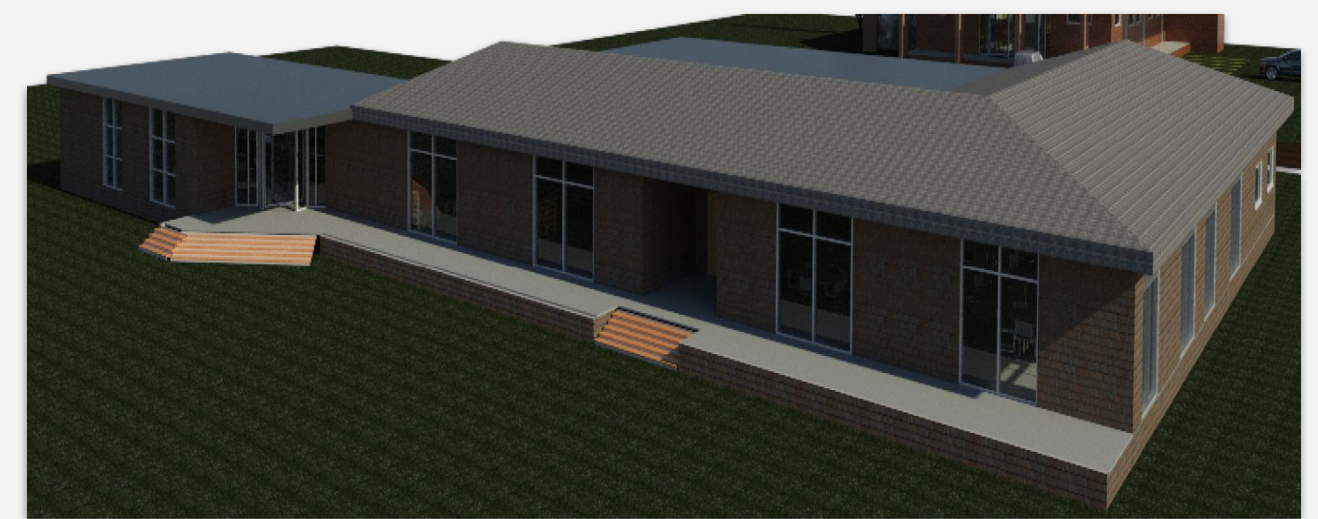

CONCEPT ;

- The basic concept is to give more human comfort inside the forest with eco friendly materials . the resort will be elaborated with the traditional materials .
- The villas will be arranged in linear form to maintain the privacy of the room

SITE DETAILS :

Location of the site :kodaikanal.

Site area :22 acres

SITE ANALYSIS AND ZONING:

EXISTING VEGETATION:

MATERIALS:

DCR CALCULATIONS:

FSI=1.50.
 Plot area=89030.841sqm=22 acres.
 Built-up area = 133549 sqm.
 Plot coverage=
 50%=44515.4205sqm=10.9acres.
 Setback =3m
 Max floor=G+2

SITE ZONING :

RESTAURANTS:

BANQUET HALL:

SPA AND GYM:

- 1 ADMIN BLOCK
- 2 RESTAURANTS & BANQUET HALL
- 3 SERVICE BLOCK
- 4 OUTDOOR GAMES
- 5 PARKING
- 6 SERVICE PARKING
- 7 SUITE VILLA
- 8 DUPLEX VILLA
- 9 PREMIUM VILLA
- 10 SPA & GYM
- 11 GAME STATION
- 12 BANQUET HALL

OUTDOOR GAMES:

SITE OUT :

siteout areas can be designed for entertaining guests, hosting gatherings, or simply spending time with family and friends.

SERVICE BLOCK:

SPA & GYM :

VIEW:

ELEVATIONS:

SECTIONS: