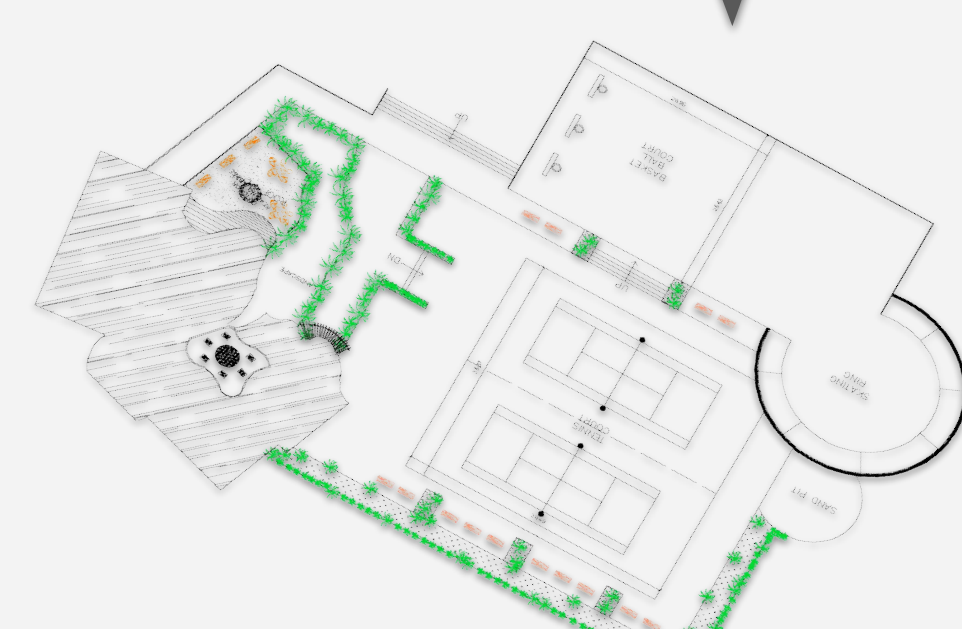

SITE DETAILS :

Location of the site :kodaikanal.

Site area :22 acres

SITE ANALYSIS AND ZONING:

EXISTING VEGETATION:

MATERIALS:

DCR CALCULATIONS:

FSI=1.50.
 Plot area=89030.841sqm=22 acres.
 Built-up area = 133549 sqm.
 Plot coverage=
 50%=44515.4205sqm=10.9acres.
 Setback =3m
 Max floor=G+2

SITE ZONING :

RESTAURANTS:

BANQUET HALL:

SPA AND GYM:

- 1 ADMIN BLOCK
- 2 RESTAURANTS & BANQUET HALL
- 3 SERVICE BLOCK
- 4 OUTDOOR GAMES
- 5 PARKING
- 6 SERVICE PARKING
- 7 SUITE VILLA
- 8 DUPLEX VILLA
- 9 PREMIUM VILLA
- 10 SPA & GYM
- 11 GAME STATION
- 12 BANQUET HALL

OUTDOOR GAMES:

SITE OUT :

siteout areas can be designed for entertaining guests, hosting gatherings, or simply spending time with family and friends.

SERVICE BLOCK:

SPA & GYM :

VIEW:

ELEVATIONS:

SECTIONS: