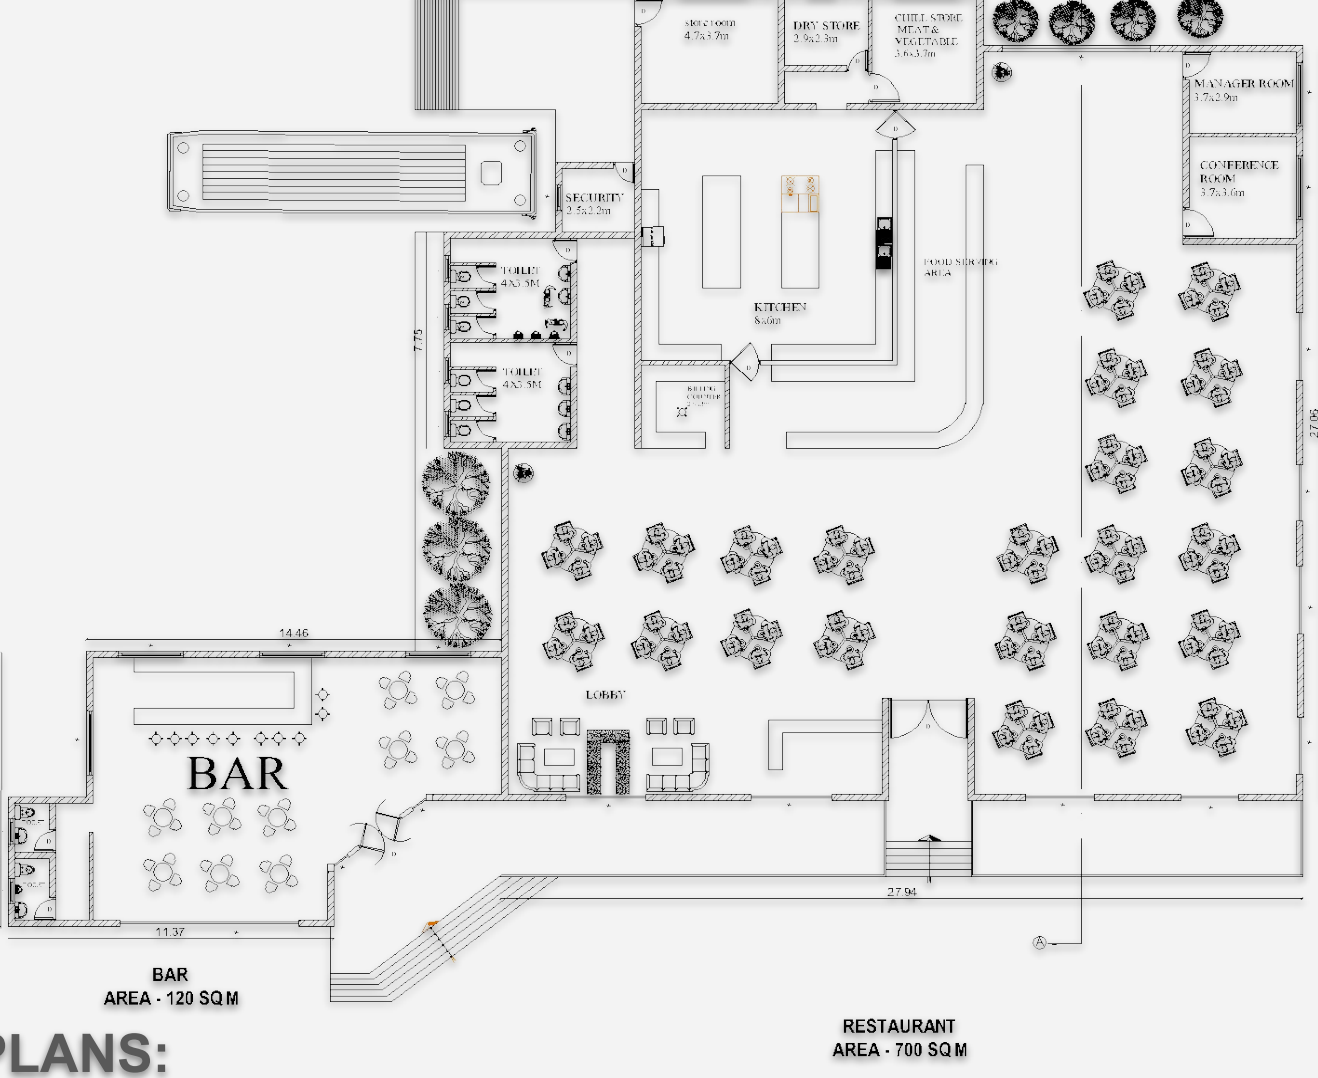

SITE DETAILS :

Location of the site :kodaikanal.

Site area :22 acres

SITE ANALYSIS AND ZONING:

EXISTING VEGETATION:

MATERIALS:

DCR CALCULATIONS:

FSI=1.50.
 Plot area=89030.841sqm=22 acres.
 Built-up area = 133549 sqm.
 Plot coverage=
 50%=44515.4205sqm=10.9acres.
 Setback =3m
 Max floor=G+2

SITE ZONING :

RESTAURANTS:

BANQUET HALL:

SPA AND GYM:

- 1 ADMIN BLOCK
- 2 RESTAURANTS & BANQUET HALL
- 3 SERVICE BLOCK
- 4 OUTDOOR GAMES
- 5 PARKING
- 6 SERVICE PARKING
- 7 SUITE VILLA
- 8 DUPLEX VILLA
- 9 PREMIUM VILLA
- 10 SPA & GYM
- 11 GAME STATION
- 12 BANQUET HALL

OUTDOOR GAMES:

SITE OUT :

siteout areas can be designed for entertaining guests, hosting gatherings, or simply spending time with family and friends.

SERVICE BLOCK:

SPA & GYM :

VIEW:

ELEVATIONS:

SECTIONS: