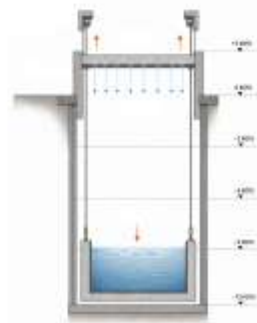

-1 KOT

0 KOT

+1 KOT

+1 KOT  
SEL

0 KOT  
NORMAL

-1 KOT  
SAVAŞ

-  Quick Setup
-  Modular Expandability
-  Horizontal Movement
-  Vertical Movement
-  Safe for Disaster
-  Recyclable

# FROM FLOW TO DISTRIBUTION

# FROM FLOW TO DISTRIBUTION

SITE PLAN 0: 1/500

CAFE MODULE PLAN 0: 1/50

MARKET MODULE PLAN 0: 1/50