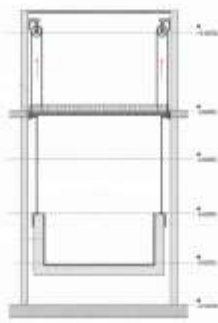

-1 KOT

0 KOT

+1 KOT

+1 KOT  
SEL

0 KOT  
NORMAL

-1 KOT  
SAVAŞ

-  Quick Setup
-  Modular Expandability
-  Horizontal Movement
-  Vertical Movement
-  Safe for Disaster
-  Recyclable

# FROM FLOW TO DISTRIBUTION

SITE PLAN 0: 1/500

CAFE MODULE PLAN 0: 1/50

MARKET MODULE PLAN 0: 1/50