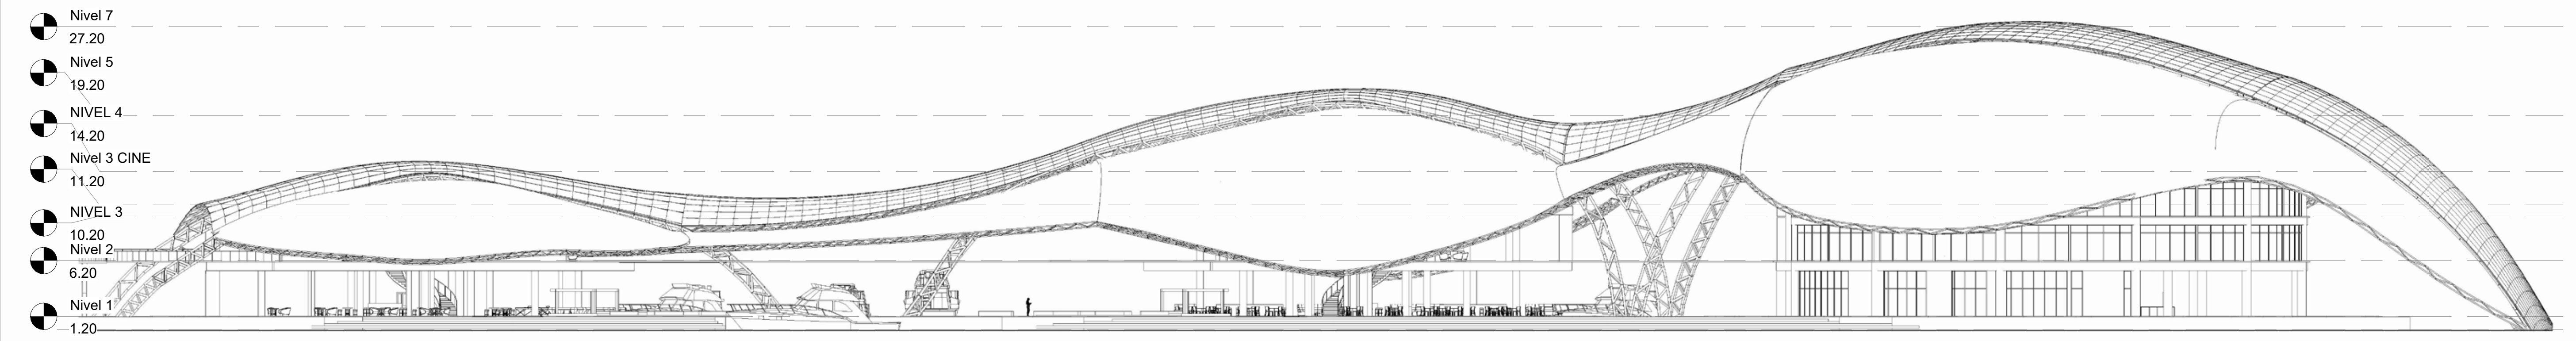

1 SPA NIVEL -1 -6.20 m
 SCALE 1 : 150

2 ROOMS LEVEL 2 +5.00 m
 SCALE 1 : 150

1 ROOMS LEVEL 3 +9.00 m / LEVEL 4 +13.00
SCALE 1 : 150

2 ROOMS LEVEL 5 +17.00 m
SCALE 1 : 150

1 EAST FACADE
1 : 300

3 WEST FACADE
1 : 300

2 NORTH FACADE
1 : 300

4 SOUTH FACADE
1 : 300

3D MODEL