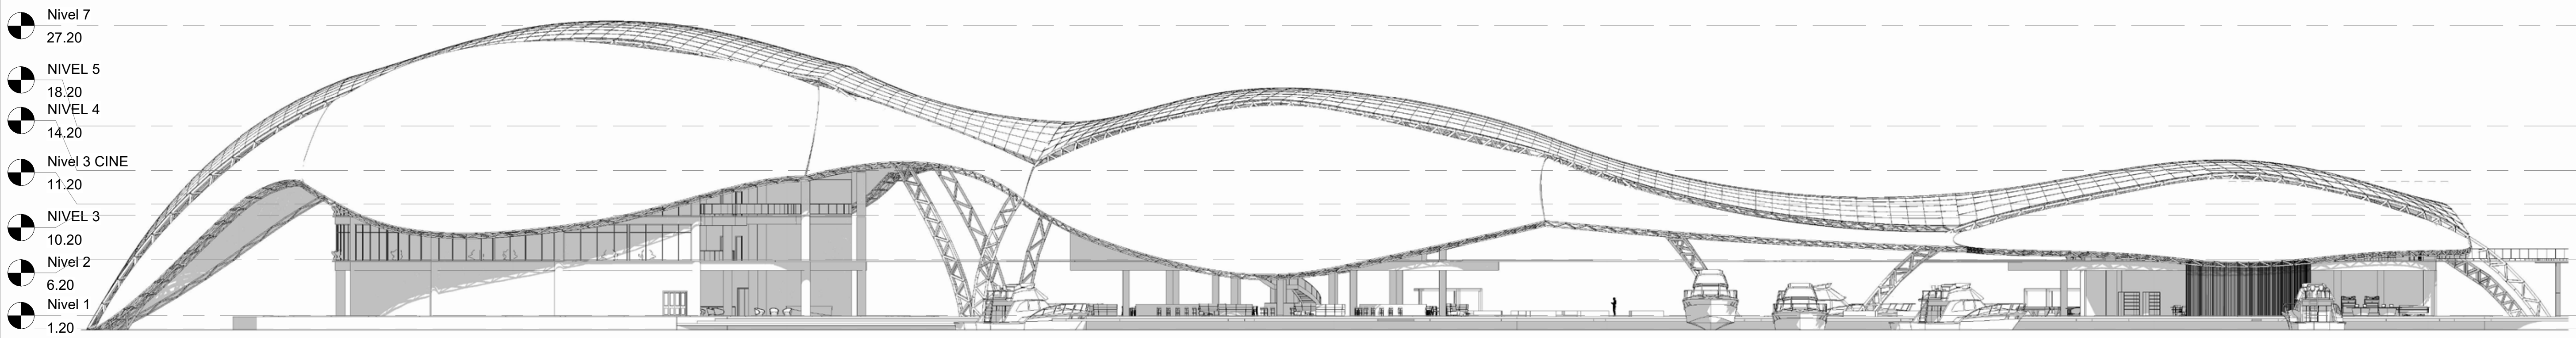

1 SPA NIVEL -1 -6.20 m
 SCALE 1 : 150

2 ROOMS LEVEL 2 +5.00 m
 SCALE 1 : 150

1 ROOMS LEVEL 3 +9.00 m / LEVEL 4 +13.00
SCALE 1 : 150

2 ROOMS LEVEL 5 +17.00 m
SCALE 1 : 150

1 EAST FACADE
1 : 300

3 WEST FACADE
1 : 300

2 NORTH FACADE
1 : 300

4 SOUTH FACADE
1 : 300

3D MODEL