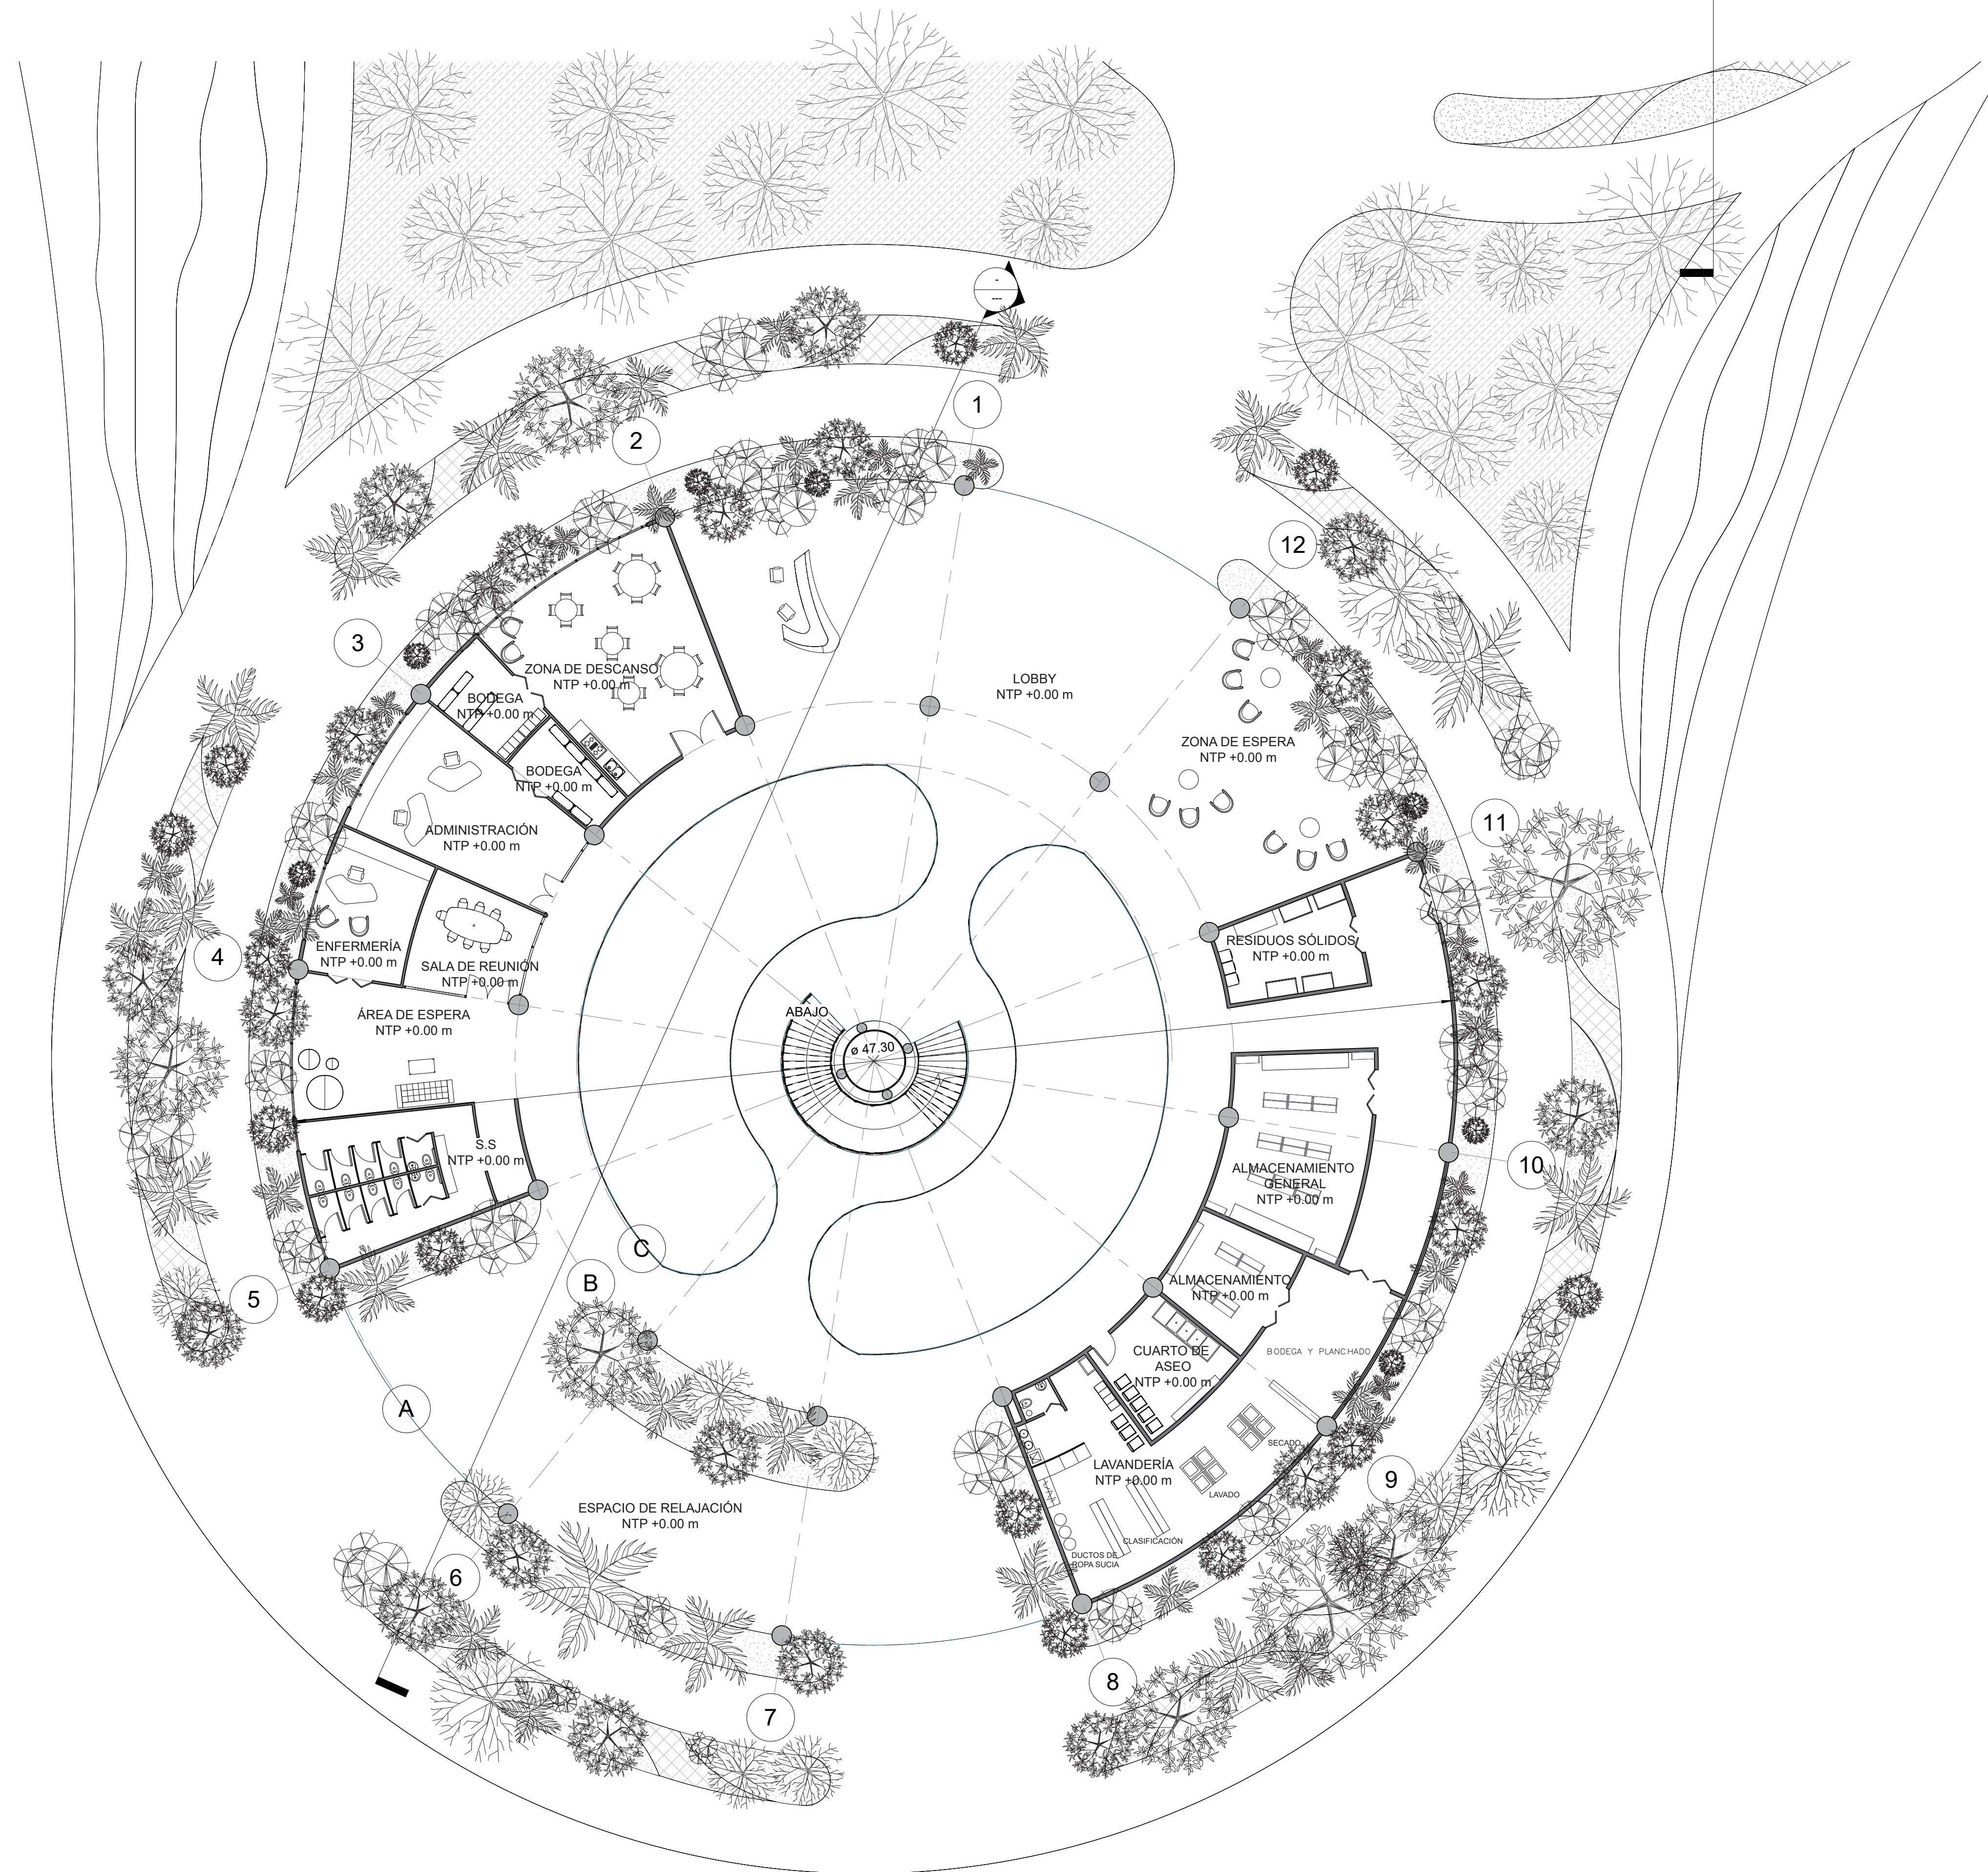

1

SENSORY GARDEN LEVEL 1 + 0.00 m
SCALE 1 : 200

2

SENSORY GARDEN LEVEL 2 + 5.00 m
SCALE 1 : 200

1 TECHNOLOGY ZONE LEVEL 1 +0.00 m
SCALE 1 : 150

1 HOLOGRAPHIC ROOMS LEVEL 2 +5.00 m
SCALE 1 : 150

2 RESTAURANT LEVEL 2 +5.00 m
SCALE 1 : 150

1 RESTAURANT LEVEL 1 +0.00 m
SCALE 1 : 150

2 SERVICES AREA LEVEL -1 -4.00 m
SCALE 1 : 150

1 PUBLIC SPACE VARIABLE LEVELS
1 : 200

2 SENSORY CINEMA LEVEL 3 +10.00 m
SCALE 1 : 150

1 HOTEL LOBBY LEVEL 1 +0.00 m
SCALE 1 : 150

1 SPA NIVEL -1 -6.20 m
 SCALE 1 : 150

2 ROOMS LEVEL 2 +5.00 m
 SCALE 1 : 150

1 ROOMS LEVEL 3 +9.00 m / LEVEL 4 +13.00
SCALE 1 : 150

2 ROOMS LEVEL 5 +17.00 m
SCALE 1 : 150

1 EAST FACADE
1 : 300

3 WEST FACADE
1 : 300

2 NORTH FACADE
1 : 300

4 SOUTH FACADE
1 : 300

3D MODEL