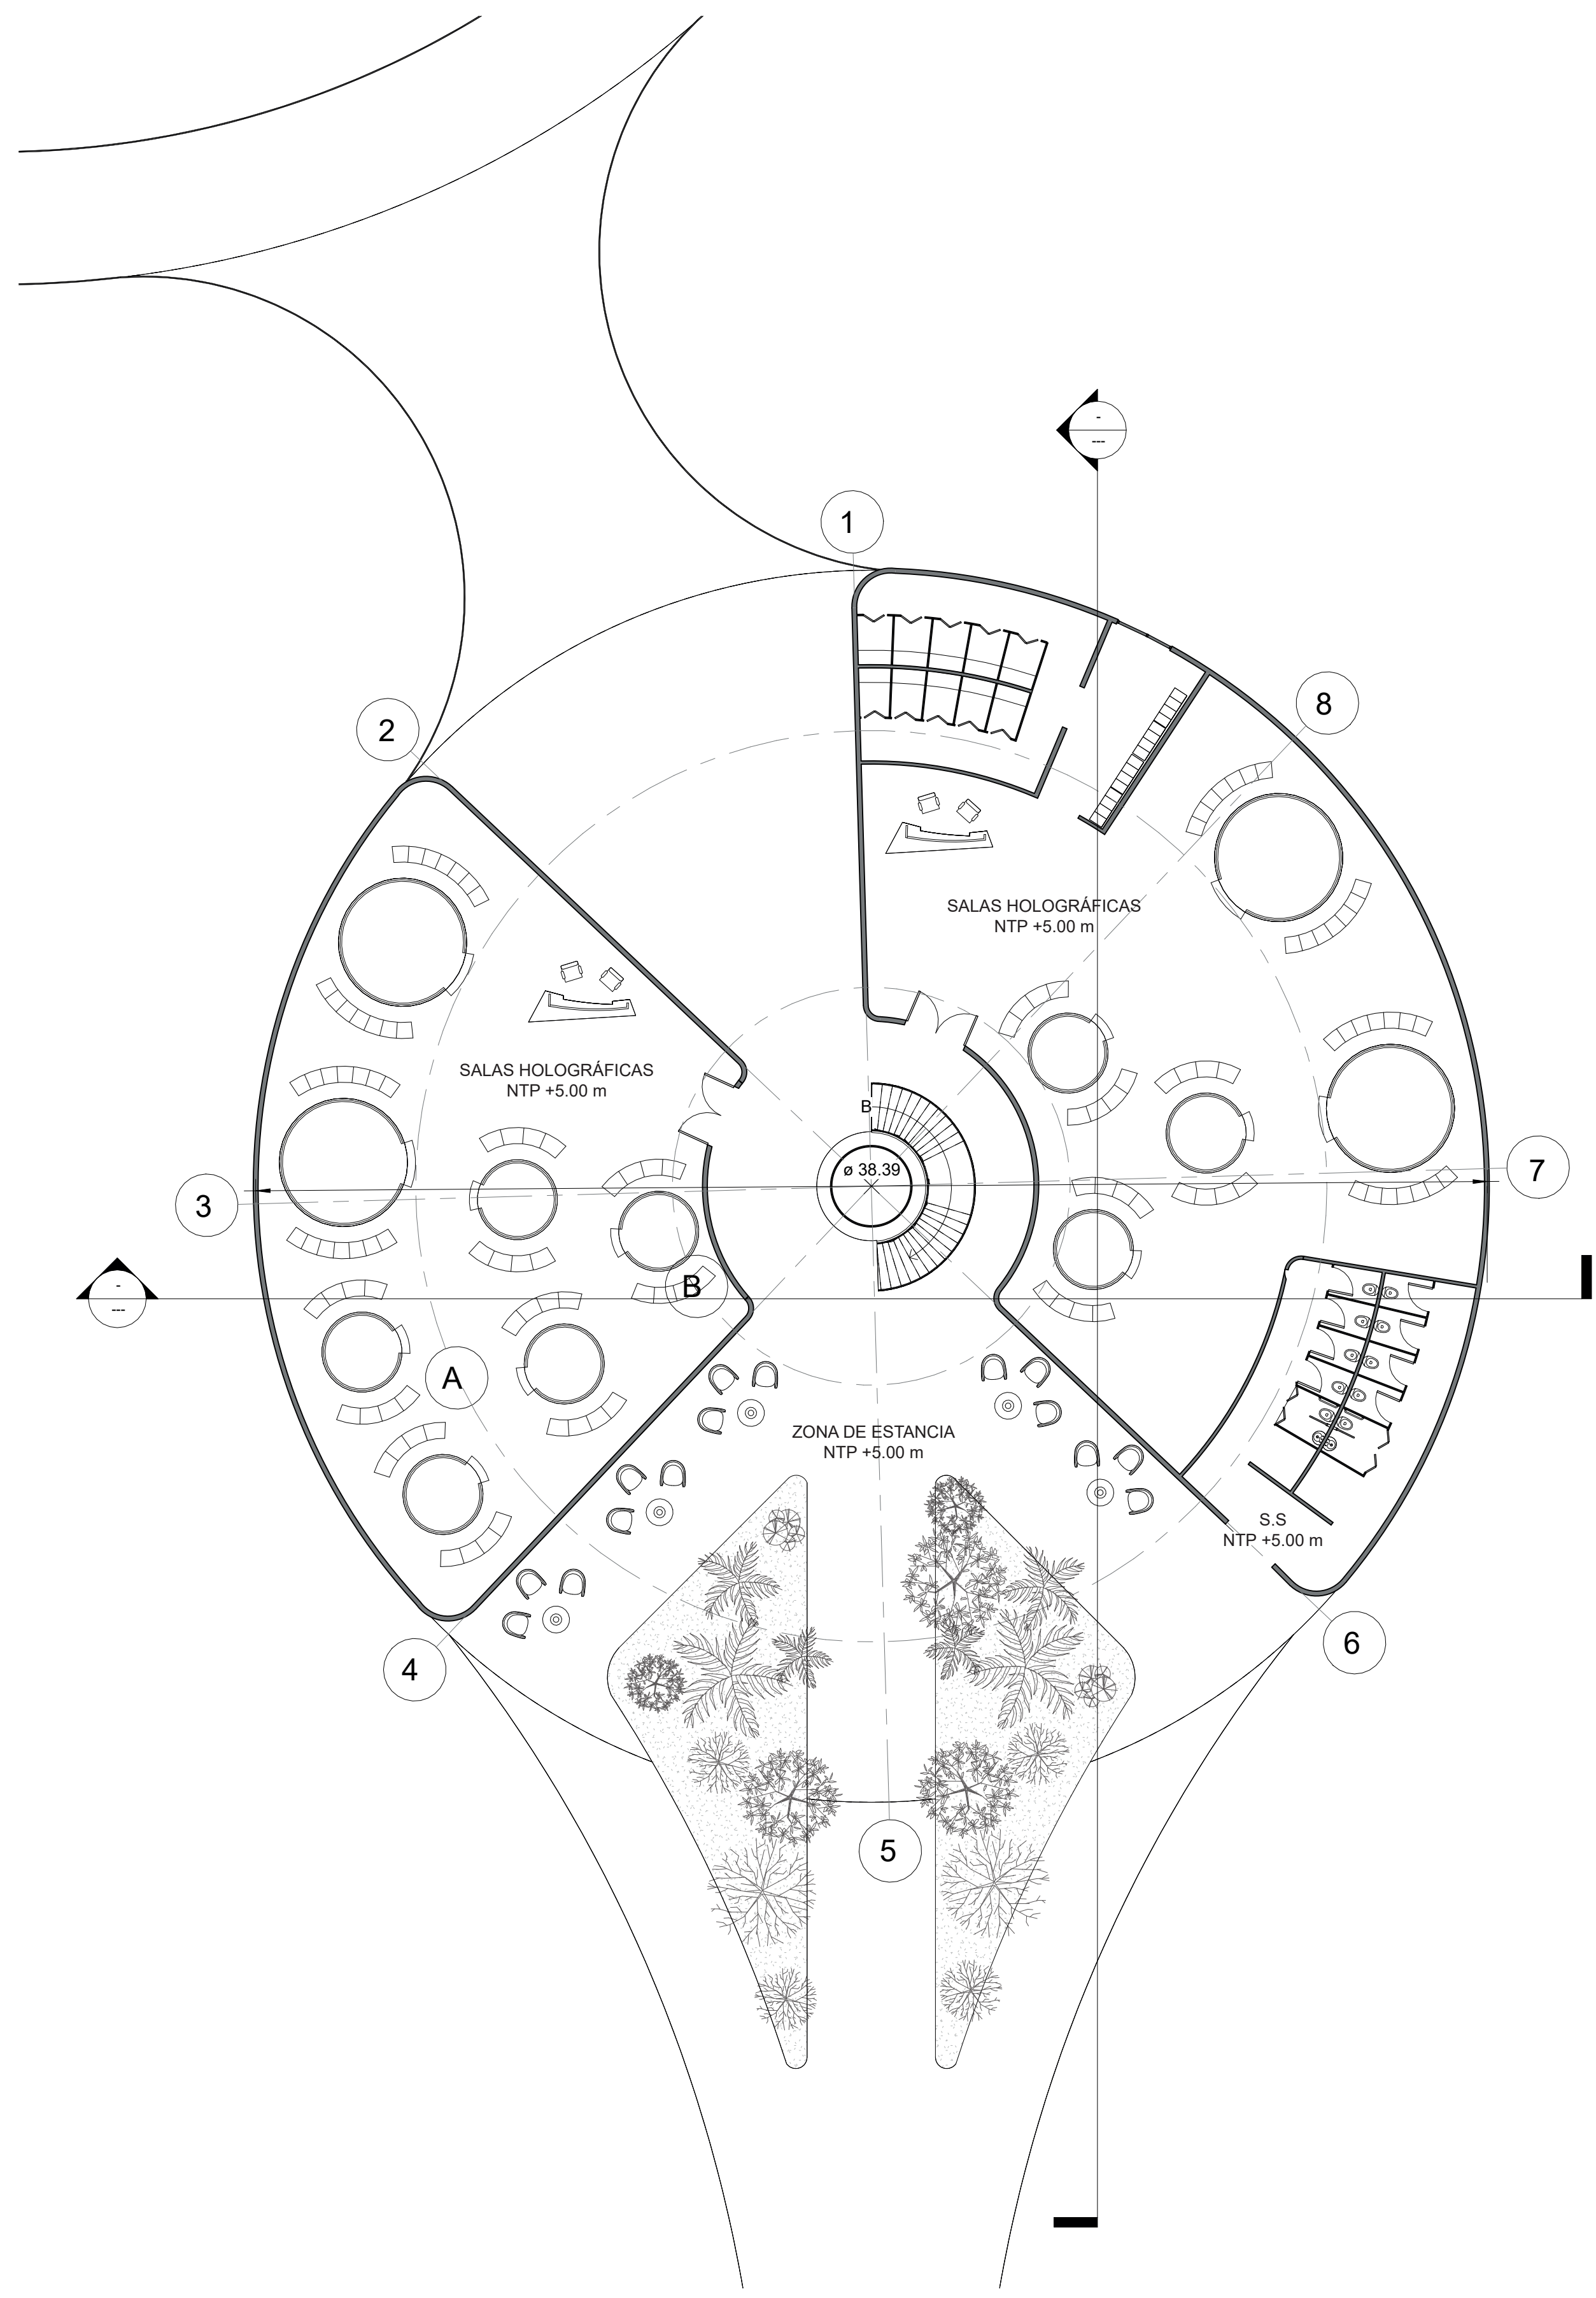

1

SENSORY GARDEN LEVEL 1 + 0.00 m
SCALE 1 : 200

2

SENSORY GARDEN LEVEL 2 + 5.00 m
SCALE 1 : 200

1 TECHNOLOGY ZONE LEVEL 1 +0.00 m
SCALE 1 : 150

1 HOLOGRAPHIC ROOMS LEVEL 2 +5.00 m
SCALE 1 : 150

2 RESTAURANT LEVEL 2 +5.00 m
SCALE 1 : 150

1 RESTAURANT LEVEL 1 +0.00 m
SCALE 1 : 150

2 SERVICES AREA LEVEL -1 -4.00 m
SCALE 1 : 150

1 PUBLIC SPACE VARIABLE LEVELS
1 : 200

2 SENSORY CINEMA LEVEL 3 +10.00 m
SCALE 1 : 150

1 HOTEL LOBBY LEVEL 1 +0.00 m
SCALE 1 : 150

1 SPA NIVEL -1 -6.20 m
 SCALE 1 : 150

2 ROOMS LEVEL 2 +5.00 m
 SCALE 1 : 150

1 ROOMS LEVEL 3 +9.00 m / LEVEL 4 +13.00
SCALE 1 : 150

2 ROOMS LEVEL 5 +17.00 m
SCALE 1 : 150

1 EAST FACADE
1 : 300

3 WEST FACADE
1 : 300

2 NORTH FACADE
1 : 300

4 SOUTH FACADE
1 : 300

3D MODEL