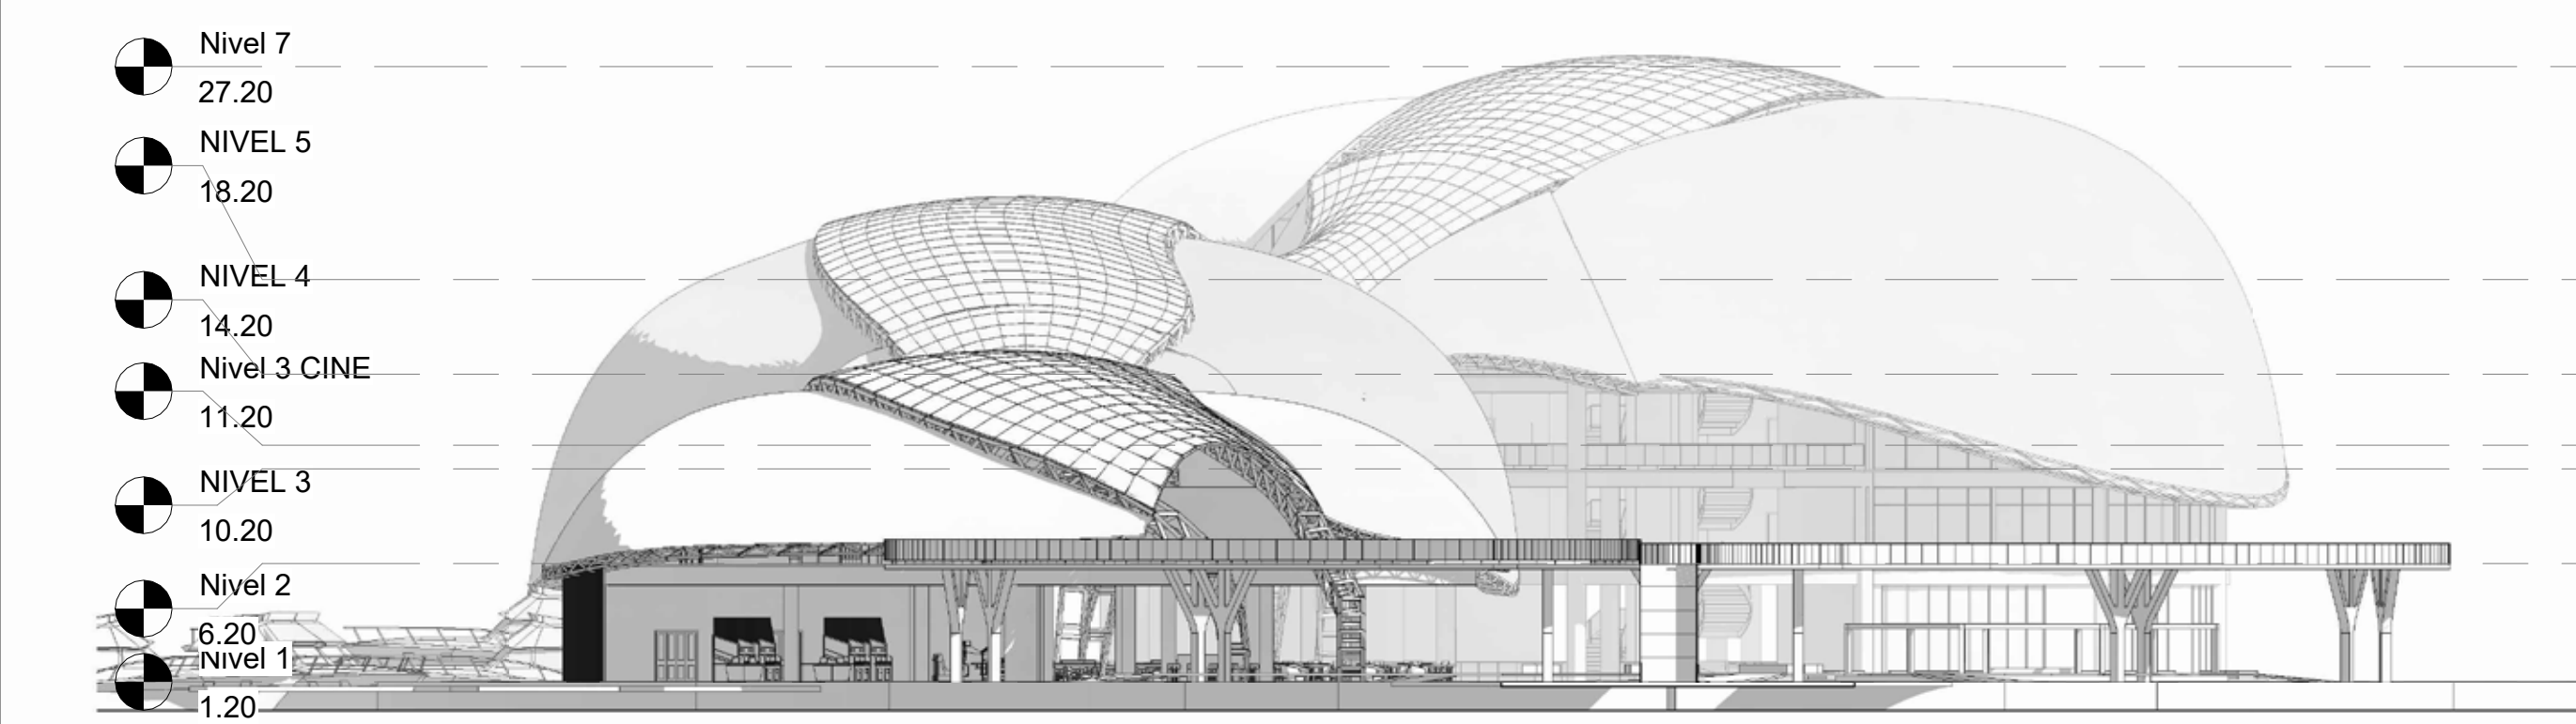

1 SPA NIVEL -1 -6.20 m
 SCALE 1 : 150

2 ROOMS LEVEL 2 +5.00 m
 SCALE 1 : 150

1 ROOMS LEVEL 3 +9.00 m / LEVEL 4 +13.00
SCALE 1 : 150

2 ROOMS LEVEL 5 +17.00 m
SCALE 1 : 150

1 EAST FACADE
1 : 300

3 WEST FACADE
1 : 300

2 NORTH FACADE
1 : 300

4 SOUTH FACADE
1 : 300

3D MODEL