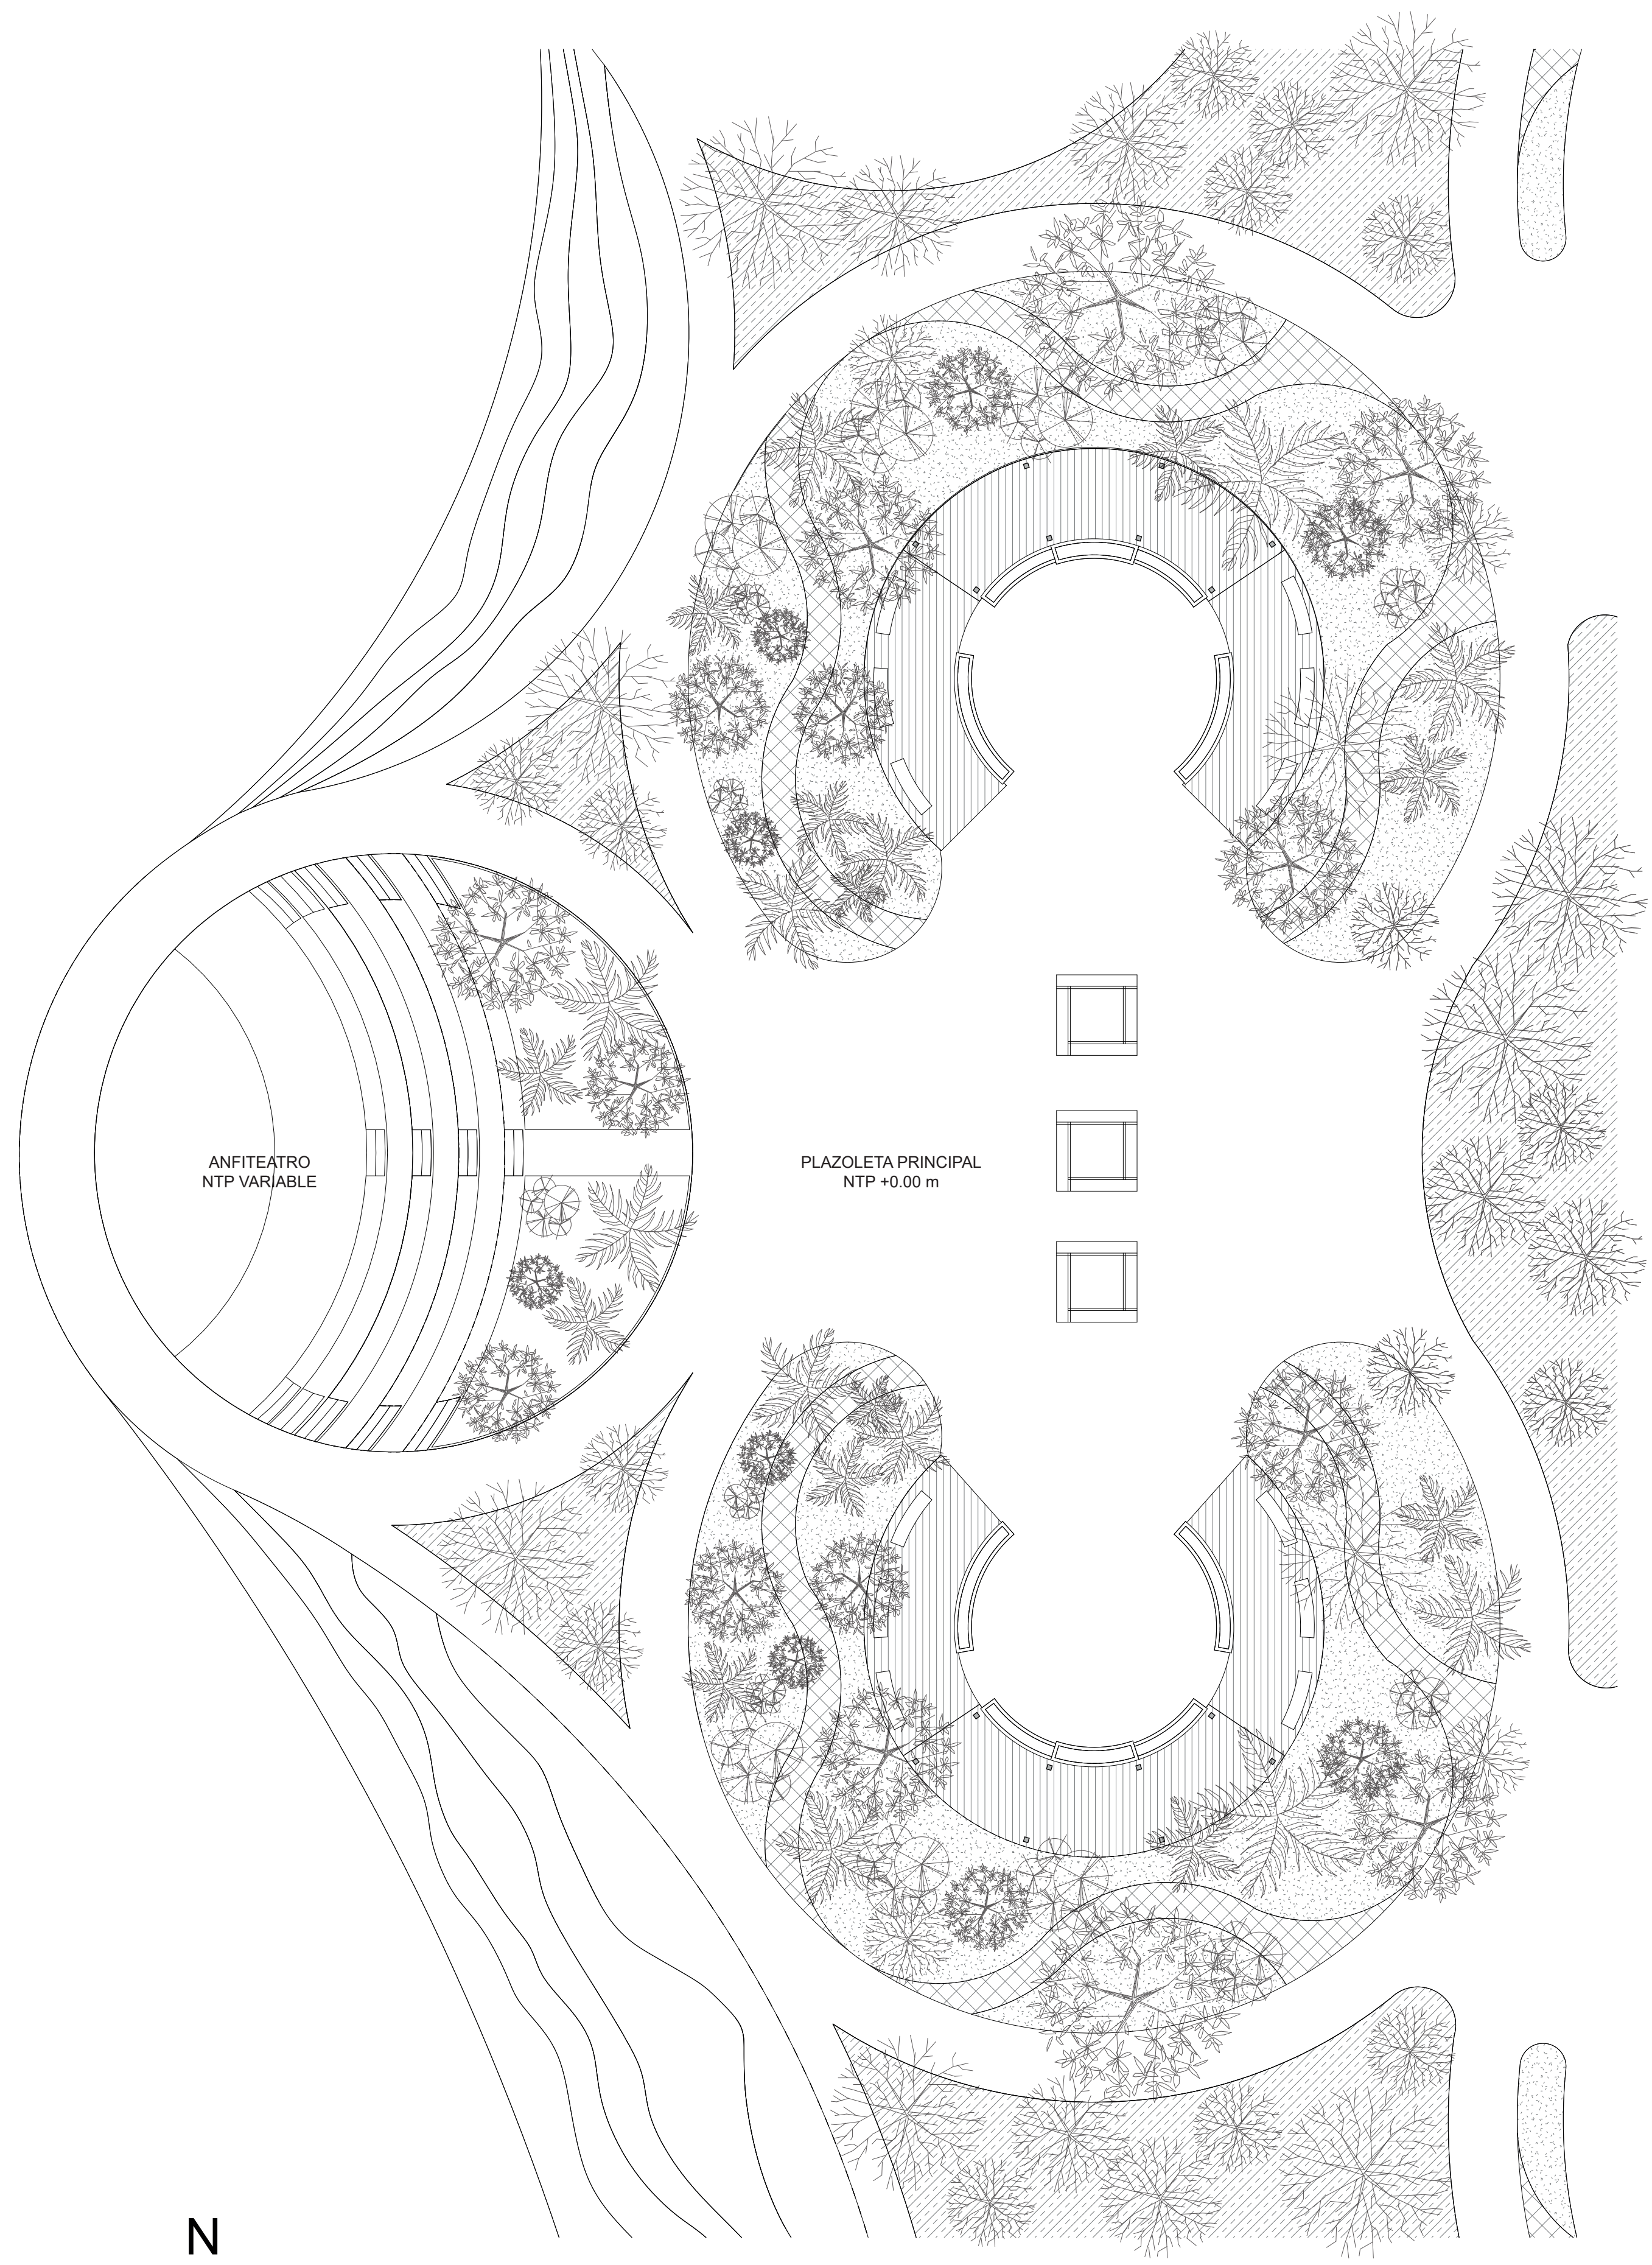

1

SENSORY GARDEN LEVEL 1 + 0.00 m
SCALE 1 : 200

2

SENSORY GARDEN LEVEL 2 + 5.00 m
SCALE 1 : 200

1 TECHNOLOGY ZONE LEVEL 1 +0.00 m
SCALE 1 : 150

1 HOLOGRAPHIC ROOMS LEVEL 2 +5.00 m
SCALE 1 : 150

2 RESTAURANT LEVEL 2 +5.00 m
SCALE 1 : 150

1 RESTAURANT LEVEL 1 +0.00 m
SCALE 1 : 150

2 SERVICES AREA LEVEL -1 -4.00 m
SCALE 1 : 150

1 PUBLIC SPACE VARIABLE LEVELS
1 : 200

2 SENSORY CINEMA LEVEL 3 +10.00 m
SCALE 1 : 150

1 HOTEL LOBBY LEVEL 1 +0.00 m
SCALE 1 : 150

1 SPA NIVEL -1 -6.20 m
 SCALE 1 : 150

2 ROOMS LEVEL 2 +5.00 m
 SCALE 1 : 150

1 ROOMS LEVEL 3 +9.00 m / LEVEL 4 +13.00
SCALE 1 : 150

2 ROOMS LEVEL 5 +17.00 m
SCALE 1 : 150

1 EAST FACADE
1 : 300

3 WEST FACADE
1 : 300

2 NORTH FACADE
1 : 300

4 SOUTH FACADE
1 : 300

3D MODEL