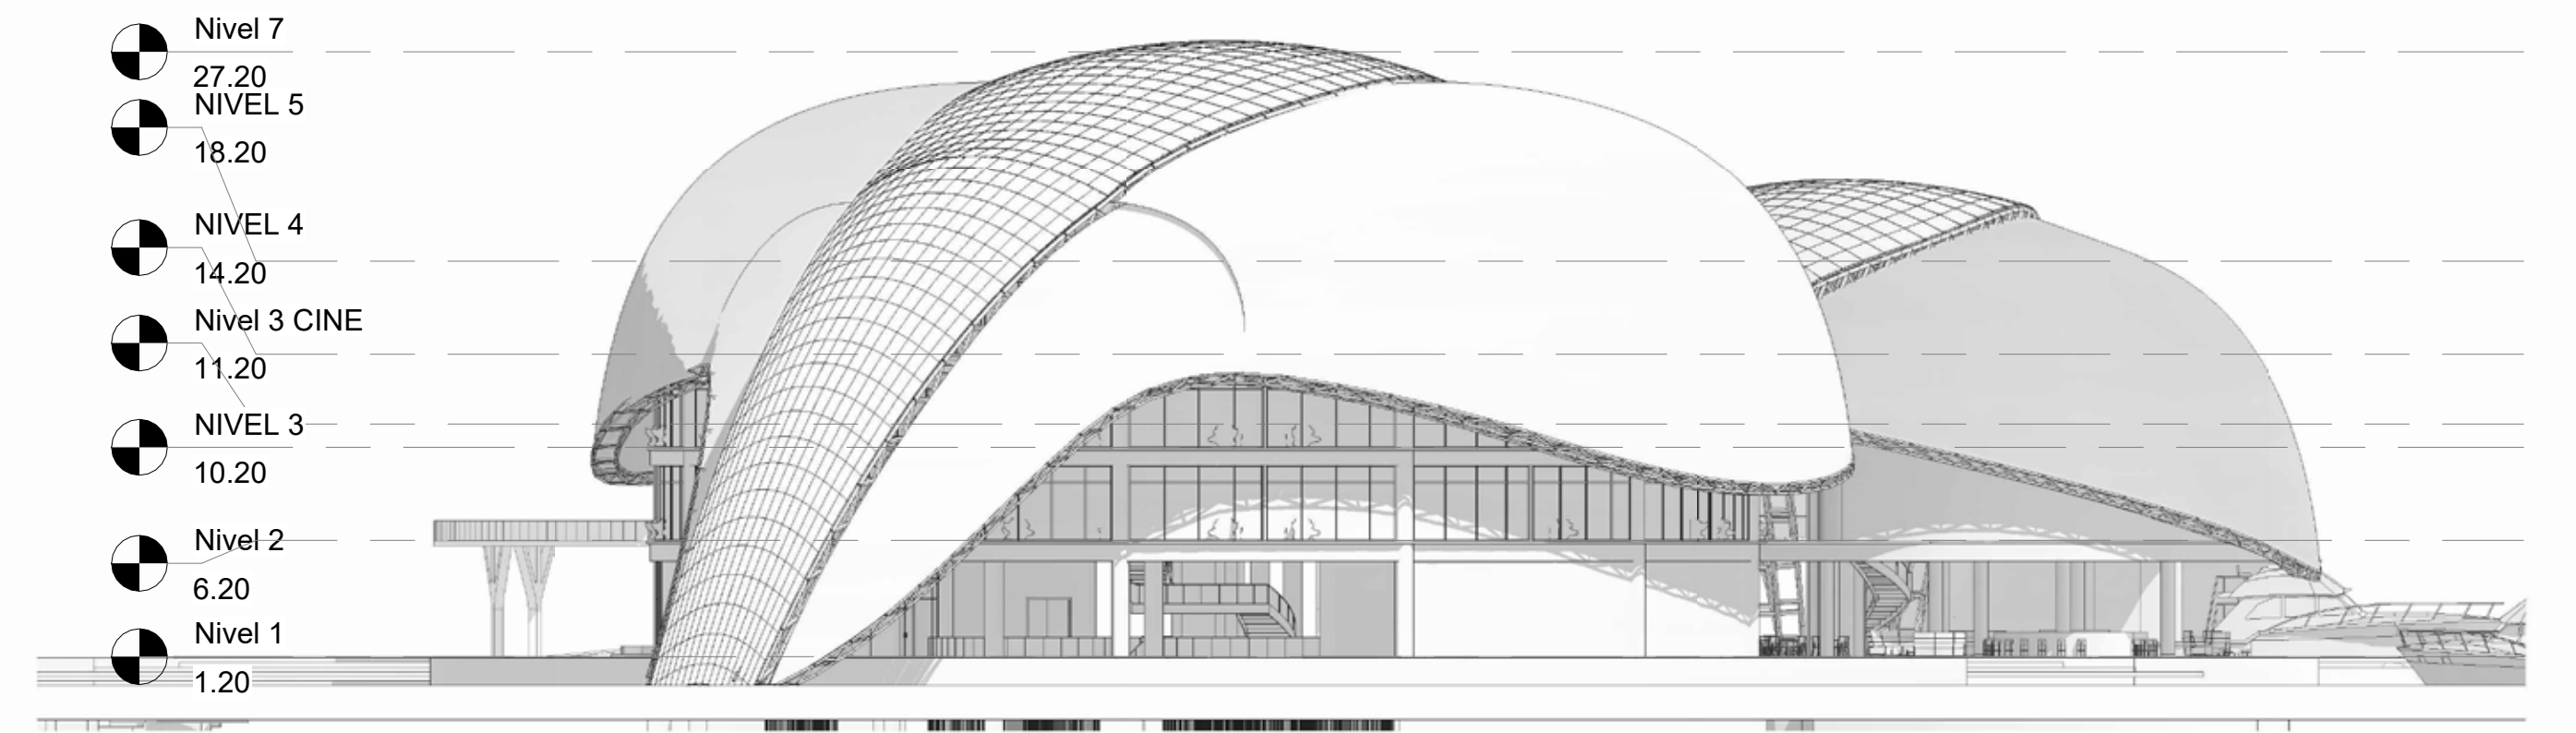

1 SPA NIVEL -1 -6.20 m
 SCALE 1 : 150

2 ROOMS LEVEL 2 +5.00 m
 SCALE 1 : 150

1 ROOMS LEVEL 3 +9.00 m / LEVEL 4 +13.00
SCALE 1 : 150

2 ROOMS LEVEL 5 +17.00 m
SCALE 1 : 150

1 EAST FACADE
1 : 300

3 WEST FACADE
1 : 300

2 NORTH FACADE
1 : 300

4 SOUTH FACADE
1 : 300

3D MODEL