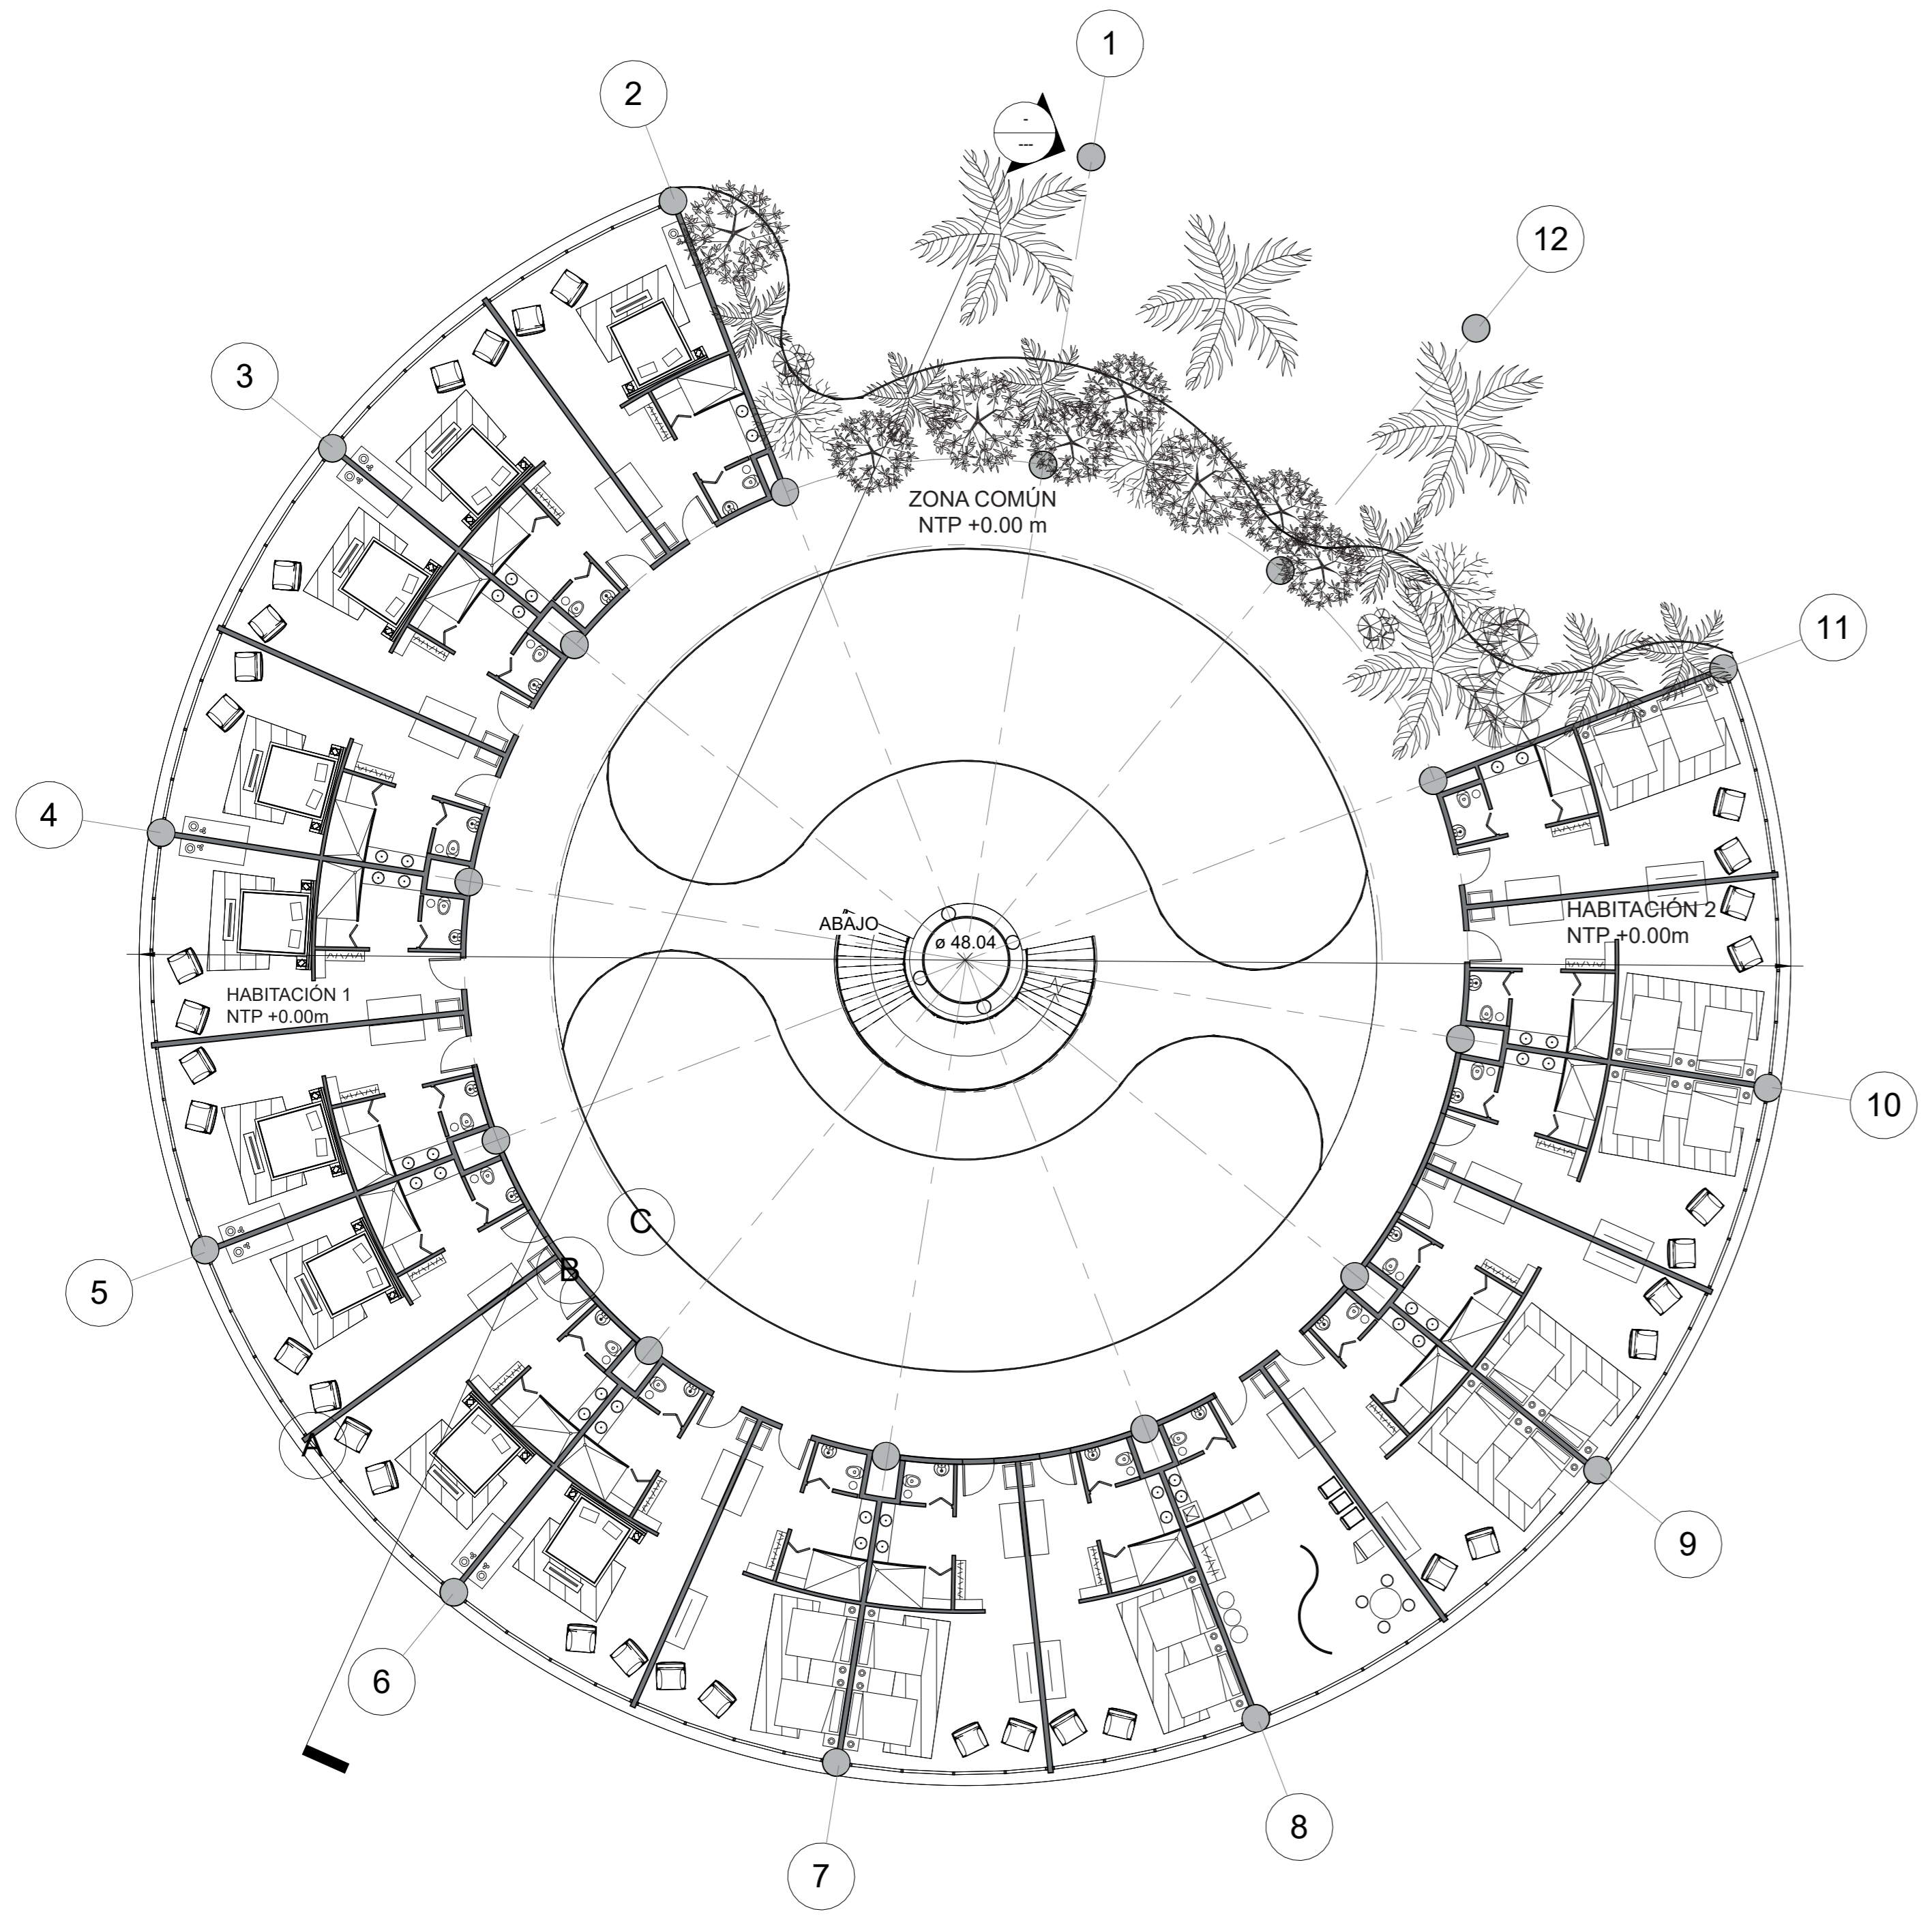

1

SENSORY GARDEN LEVEL 1 + 0.00 m
SCALE 1 : 200

2

SENSORY GARDEN LEVEL 2 + 5.00 m
SCALE 1 : 200

1 TECHNOLOGY ZONE LEVEL 1 +0.00 m
SCALE 1 : 150

1 HOLOGRAPHIC ROOMS LEVEL 2 +5.00 m
SCALE 1 : 150

2 RESTAURANT LEVEL 2 +5.00 m
SCALE 1 : 150

1 RESTAURANT LEVEL 1 +0.00 m
SCALE 1 : 150

2 SERVICES AREA LEVEL -1 -4.00 m
SCALE 1 : 150

1 PUBLIC SPACE VARIABLE LEVELS
1 : 200

2 SENSORY CINEMA LEVEL 3 +10.00 m
SCALE 1 : 150

1 HOTEL LOBBY LEVEL 1 +0.00 m
SCALE 1 : 150

1 SPA NIVEL -1 -6.20 m
 SCALE 1 : 150

2 ROOMS LEVEL 2 +5.00 m
 SCALE 1 : 150

1 ROOMS LEVEL 3 +9.00 m / LEVEL 4 +13.00
SCALE 1 : 150

2 ROOMS LEVEL 5 +17.00 m
SCALE 1 : 150

1 EAST FACADE
1 : 300

3 WEST FACADE
1 : 300

2 NORTH FACADE
1 : 300

4 SOUTH FACADE
1 : 300

3D MODEL