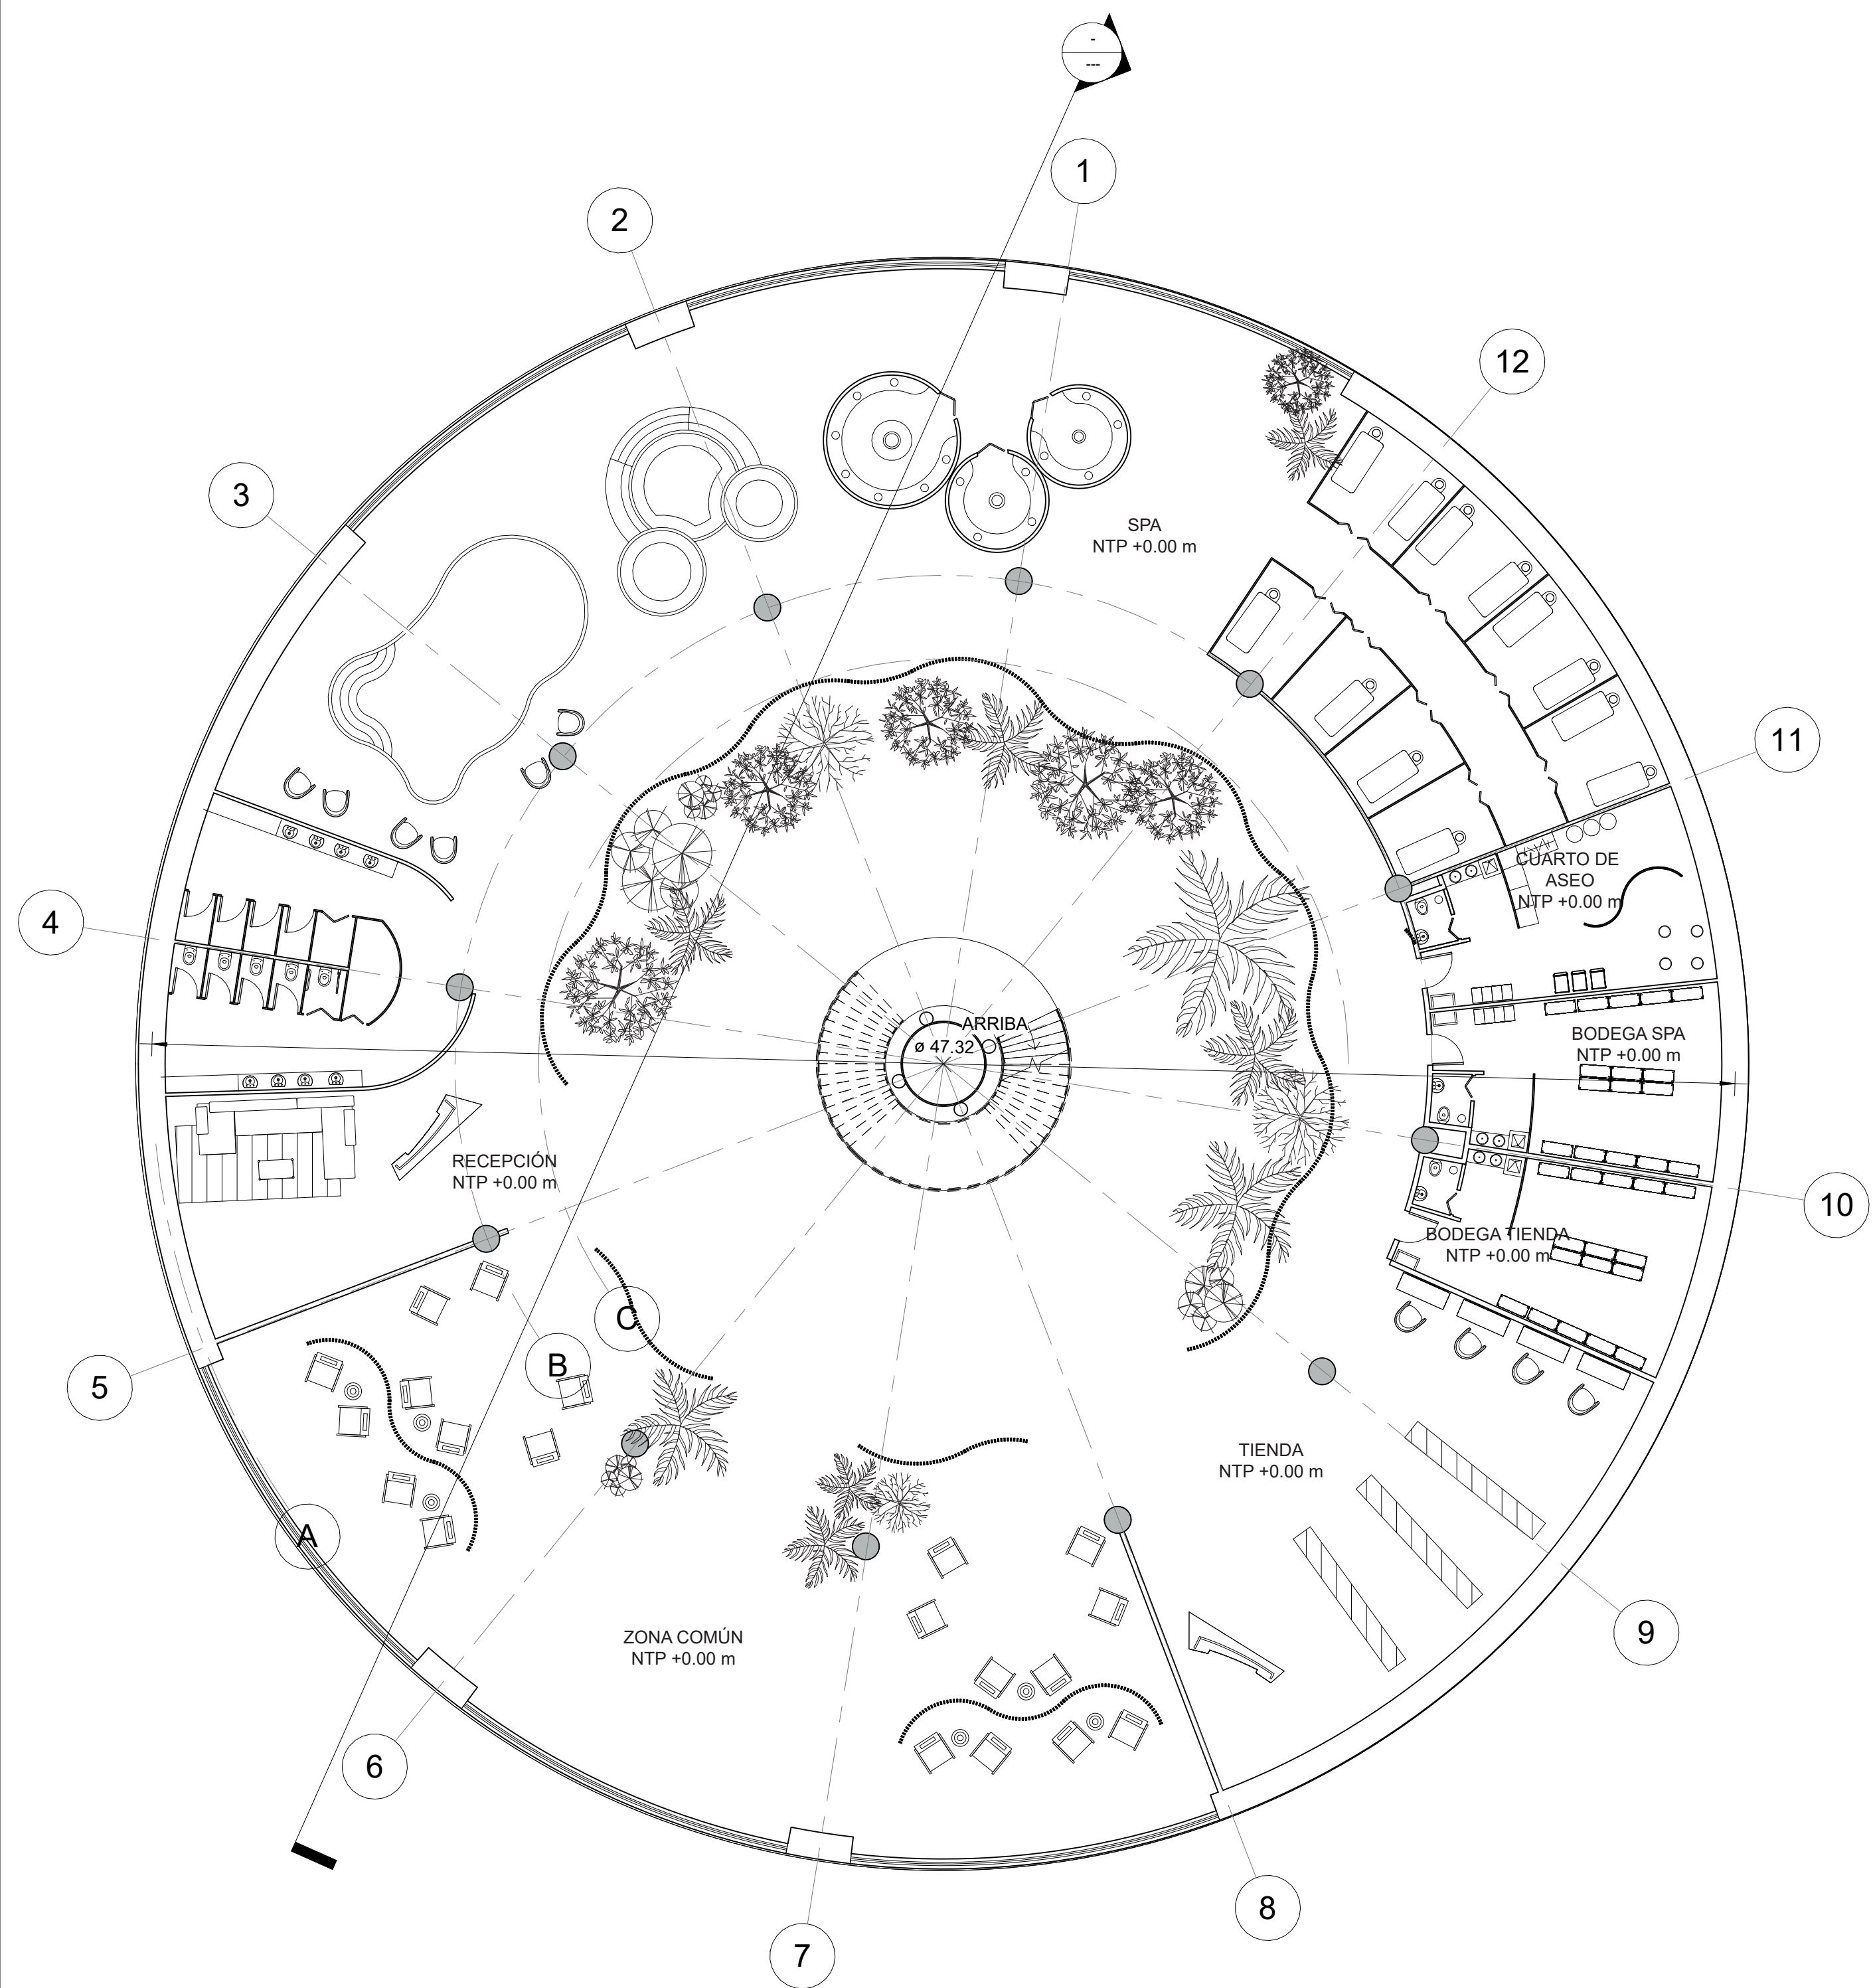

1

SENSORY GARDEN LEVEL 1 + 0.00 m
SCALE 1 : 200

2

SENSORY GARDEN LEVEL 2 + 5.00 m
SCALE 1 : 200

1 TECHNOLOGY ZONE LEVEL 1 +0.00 m
SCALE 1 : 150

1 HOLOGRAPHIC ROOMS LEVEL 2 +5.00 m
SCALE 1 : 150

2 RESTAURANT LEVEL 2 +5.00 m
SCALE 1 : 150

1 RESTAURANT LEVEL 1 +0.00 m
SCALE 1 : 150

2 SERVICES AREA LEVEL -1 -4.00 m
SCALE 1 : 150

1 PUBLIC SPACE VARIABLE LEVELS
1 : 200

2 SENSORY CINEMA LEVEL 3 +10.00 m
SCALE 1 : 150

1 HOTEL LOBBY LEVEL 1 +0.00 m
SCALE 1 : 150

1 SPA NIVEL -1 -6.20 m
 SCALE 1 : 150

2 ROOMS LEVEL 2 +5.00 m
 SCALE 1 : 150

1 ROOMS LEVEL 3 +9.00 m / LEVEL 4 +13.00
SCALE 1 : 150

2 ROOMS LEVEL 5 +17.00 m
SCALE 1 : 150

1 EAST FACADE
1 : 300

3 WEST FACADE
1 : 300