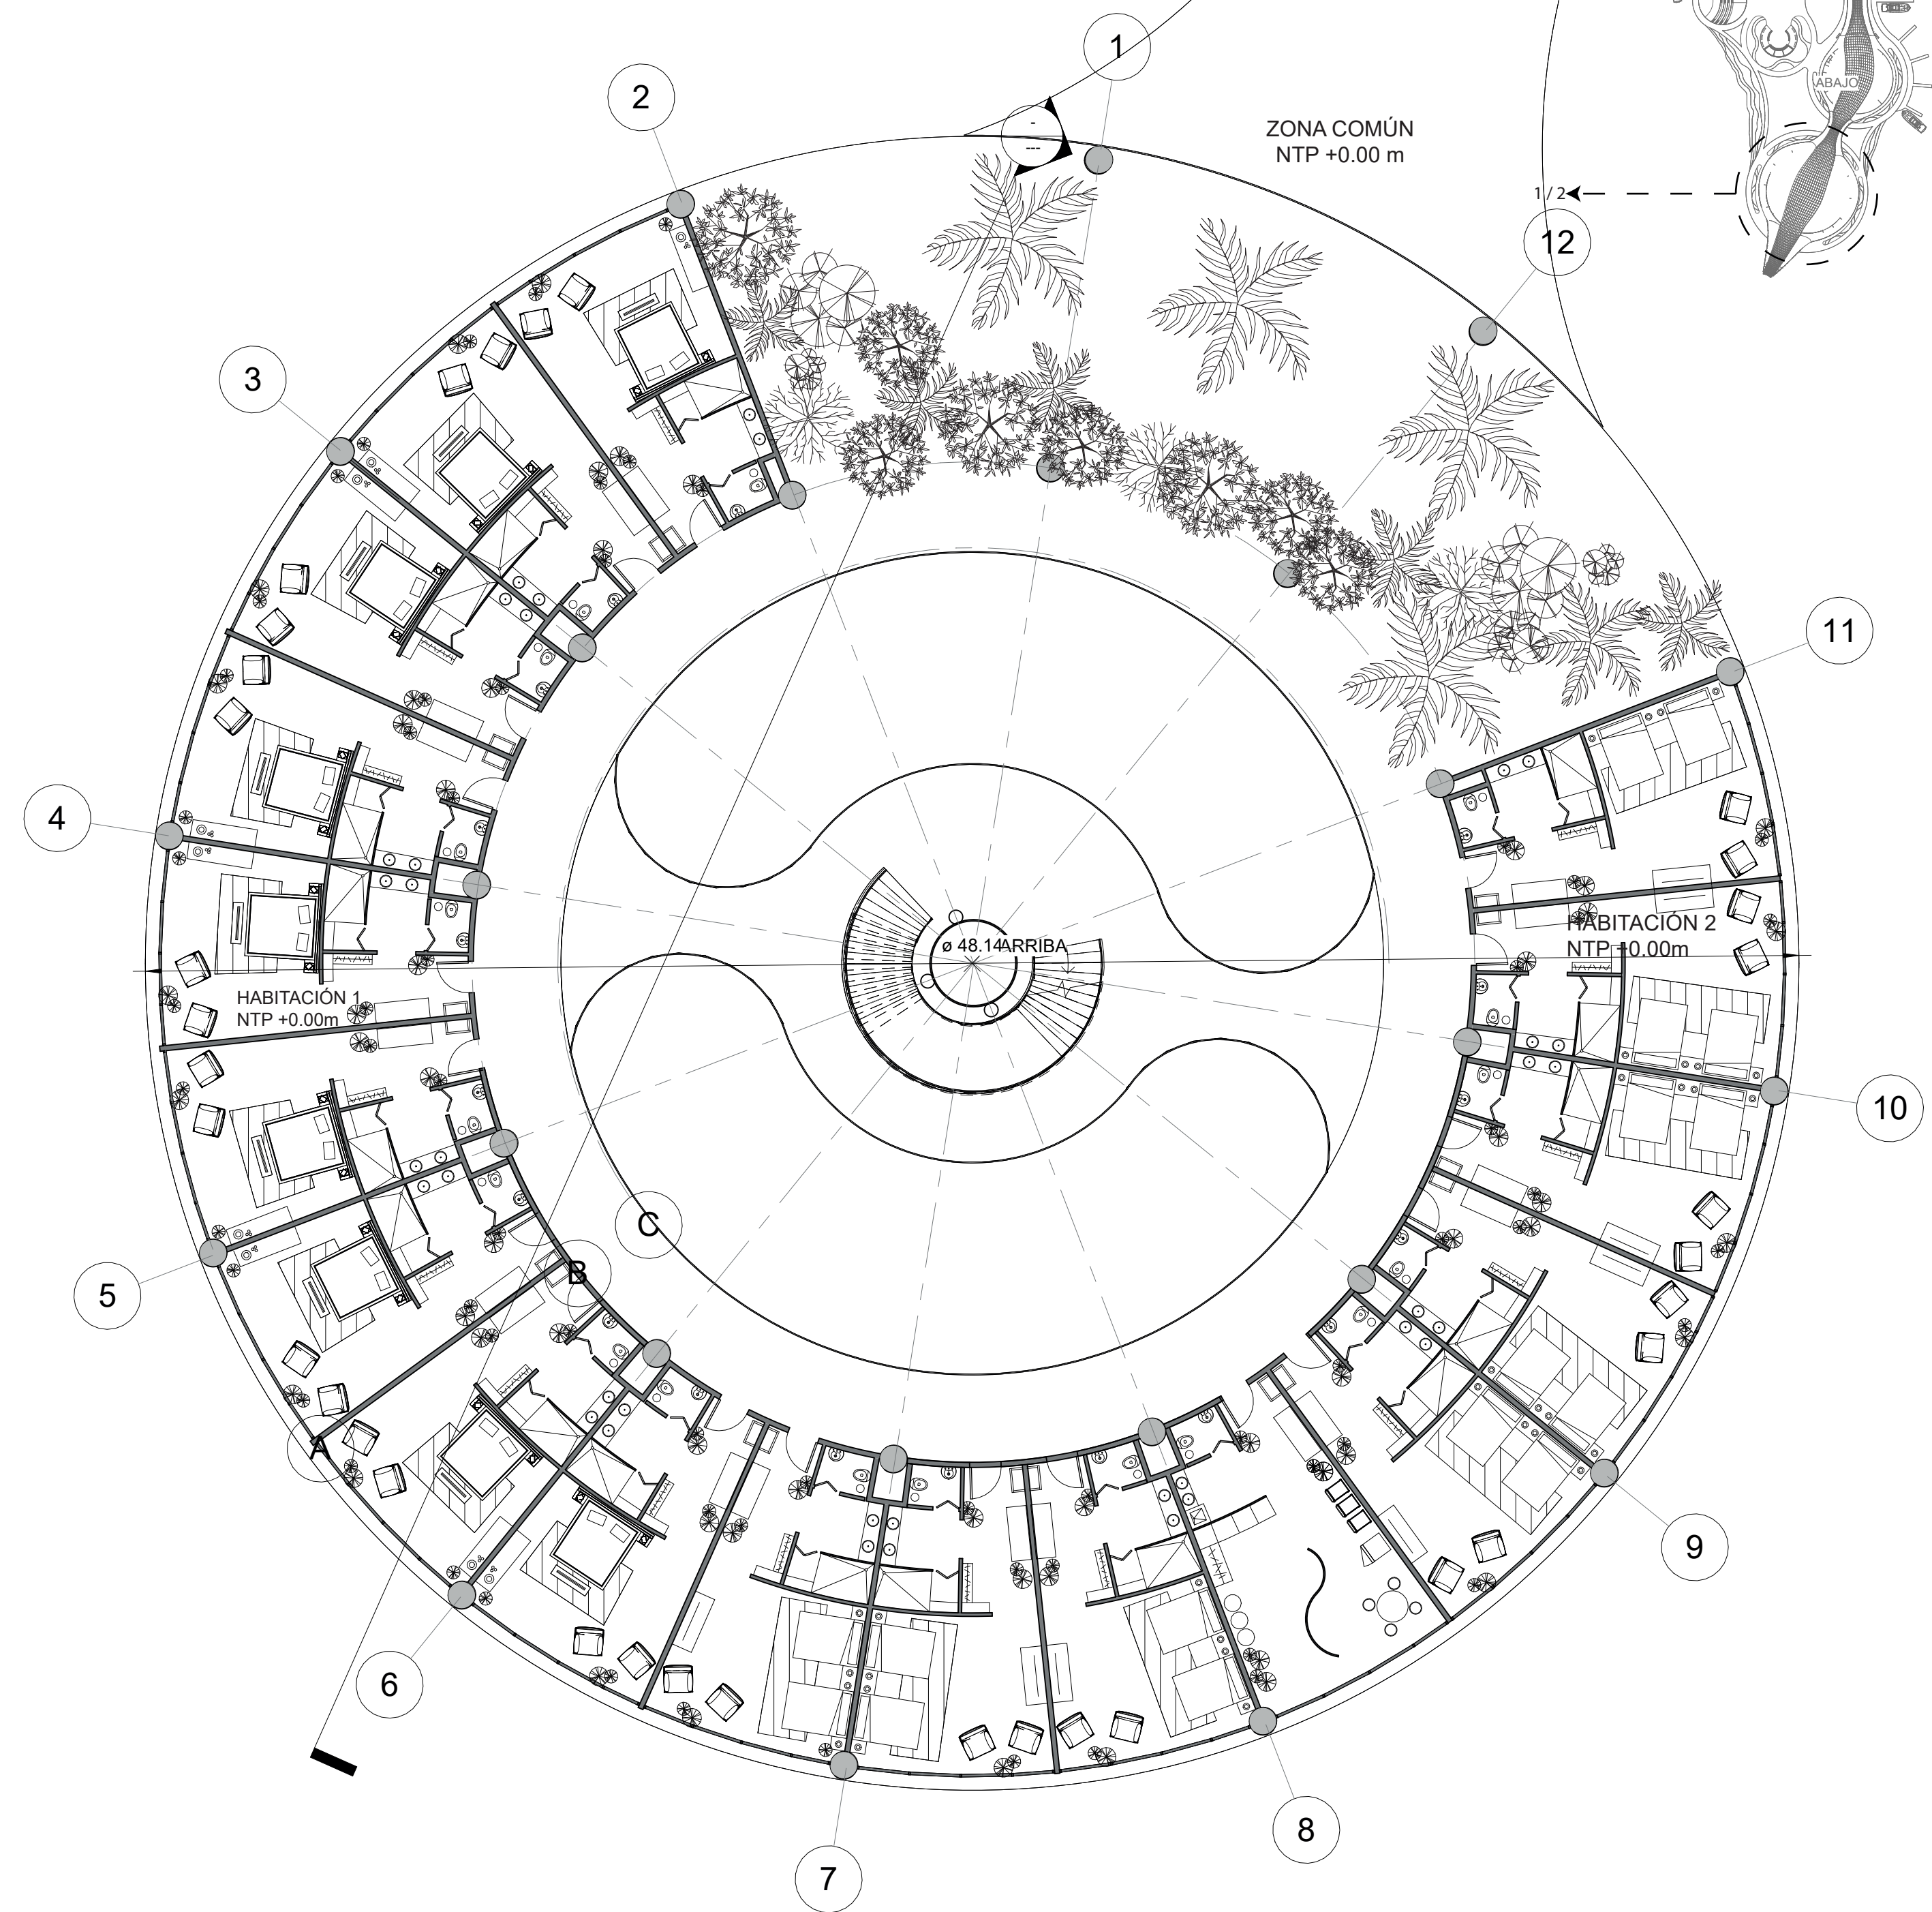

1

SENSORY GARDEN LEVEL 1 + 0.00 m
SCALE 1 : 200

2

SENSORY GARDEN LEVEL 2 + 5.00 m
SCALE 1 : 200

1 TECHNOLOGY ZONE LEVEL 1 +0.00 m
SCALE 1 : 150

1 HOLOGRAPHIC ROOMS LEVEL 2 +5.00 m
SCALE 1 : 150

2 RESTAURANT LEVEL 2 +5.00 m
SCALE 1 : 150

1 RESTAURANT LEVEL 1 +0.00 m
SCALE 1 : 150

2 SERVICES AREA LEVEL -1 -4.00 m
SCALE 1 : 150

1 PUBLIC SPACE VARIABLE LEVELS
1 : 200

2 SENSORY CINEMA LEVEL 3 +10.00 m
SCALE 1 : 150

1 HOTEL LOBBY LEVEL 1 +0.00 m
SCALE 1 : 150

1 SPA NIVEL -1 -6.20 m
 SCALE 1 : 150

2 ROOMS LEVEL 2 +5.00 m
 SCALE 1 : 150

1 ROOMS LEVEL 3 +9.00 m / LEVEL 4 +13.00
SCALE 1 : 150

2 ROOMS LEVEL 5 +17.00 m
SCALE 1 : 150

1 EAST FACADE
1 : 300

3 WEST FACADE
1 : 300

2 NORTH FACADE
1 : 300

4 SOUTH FACADE
1 : 300

3D MODEL