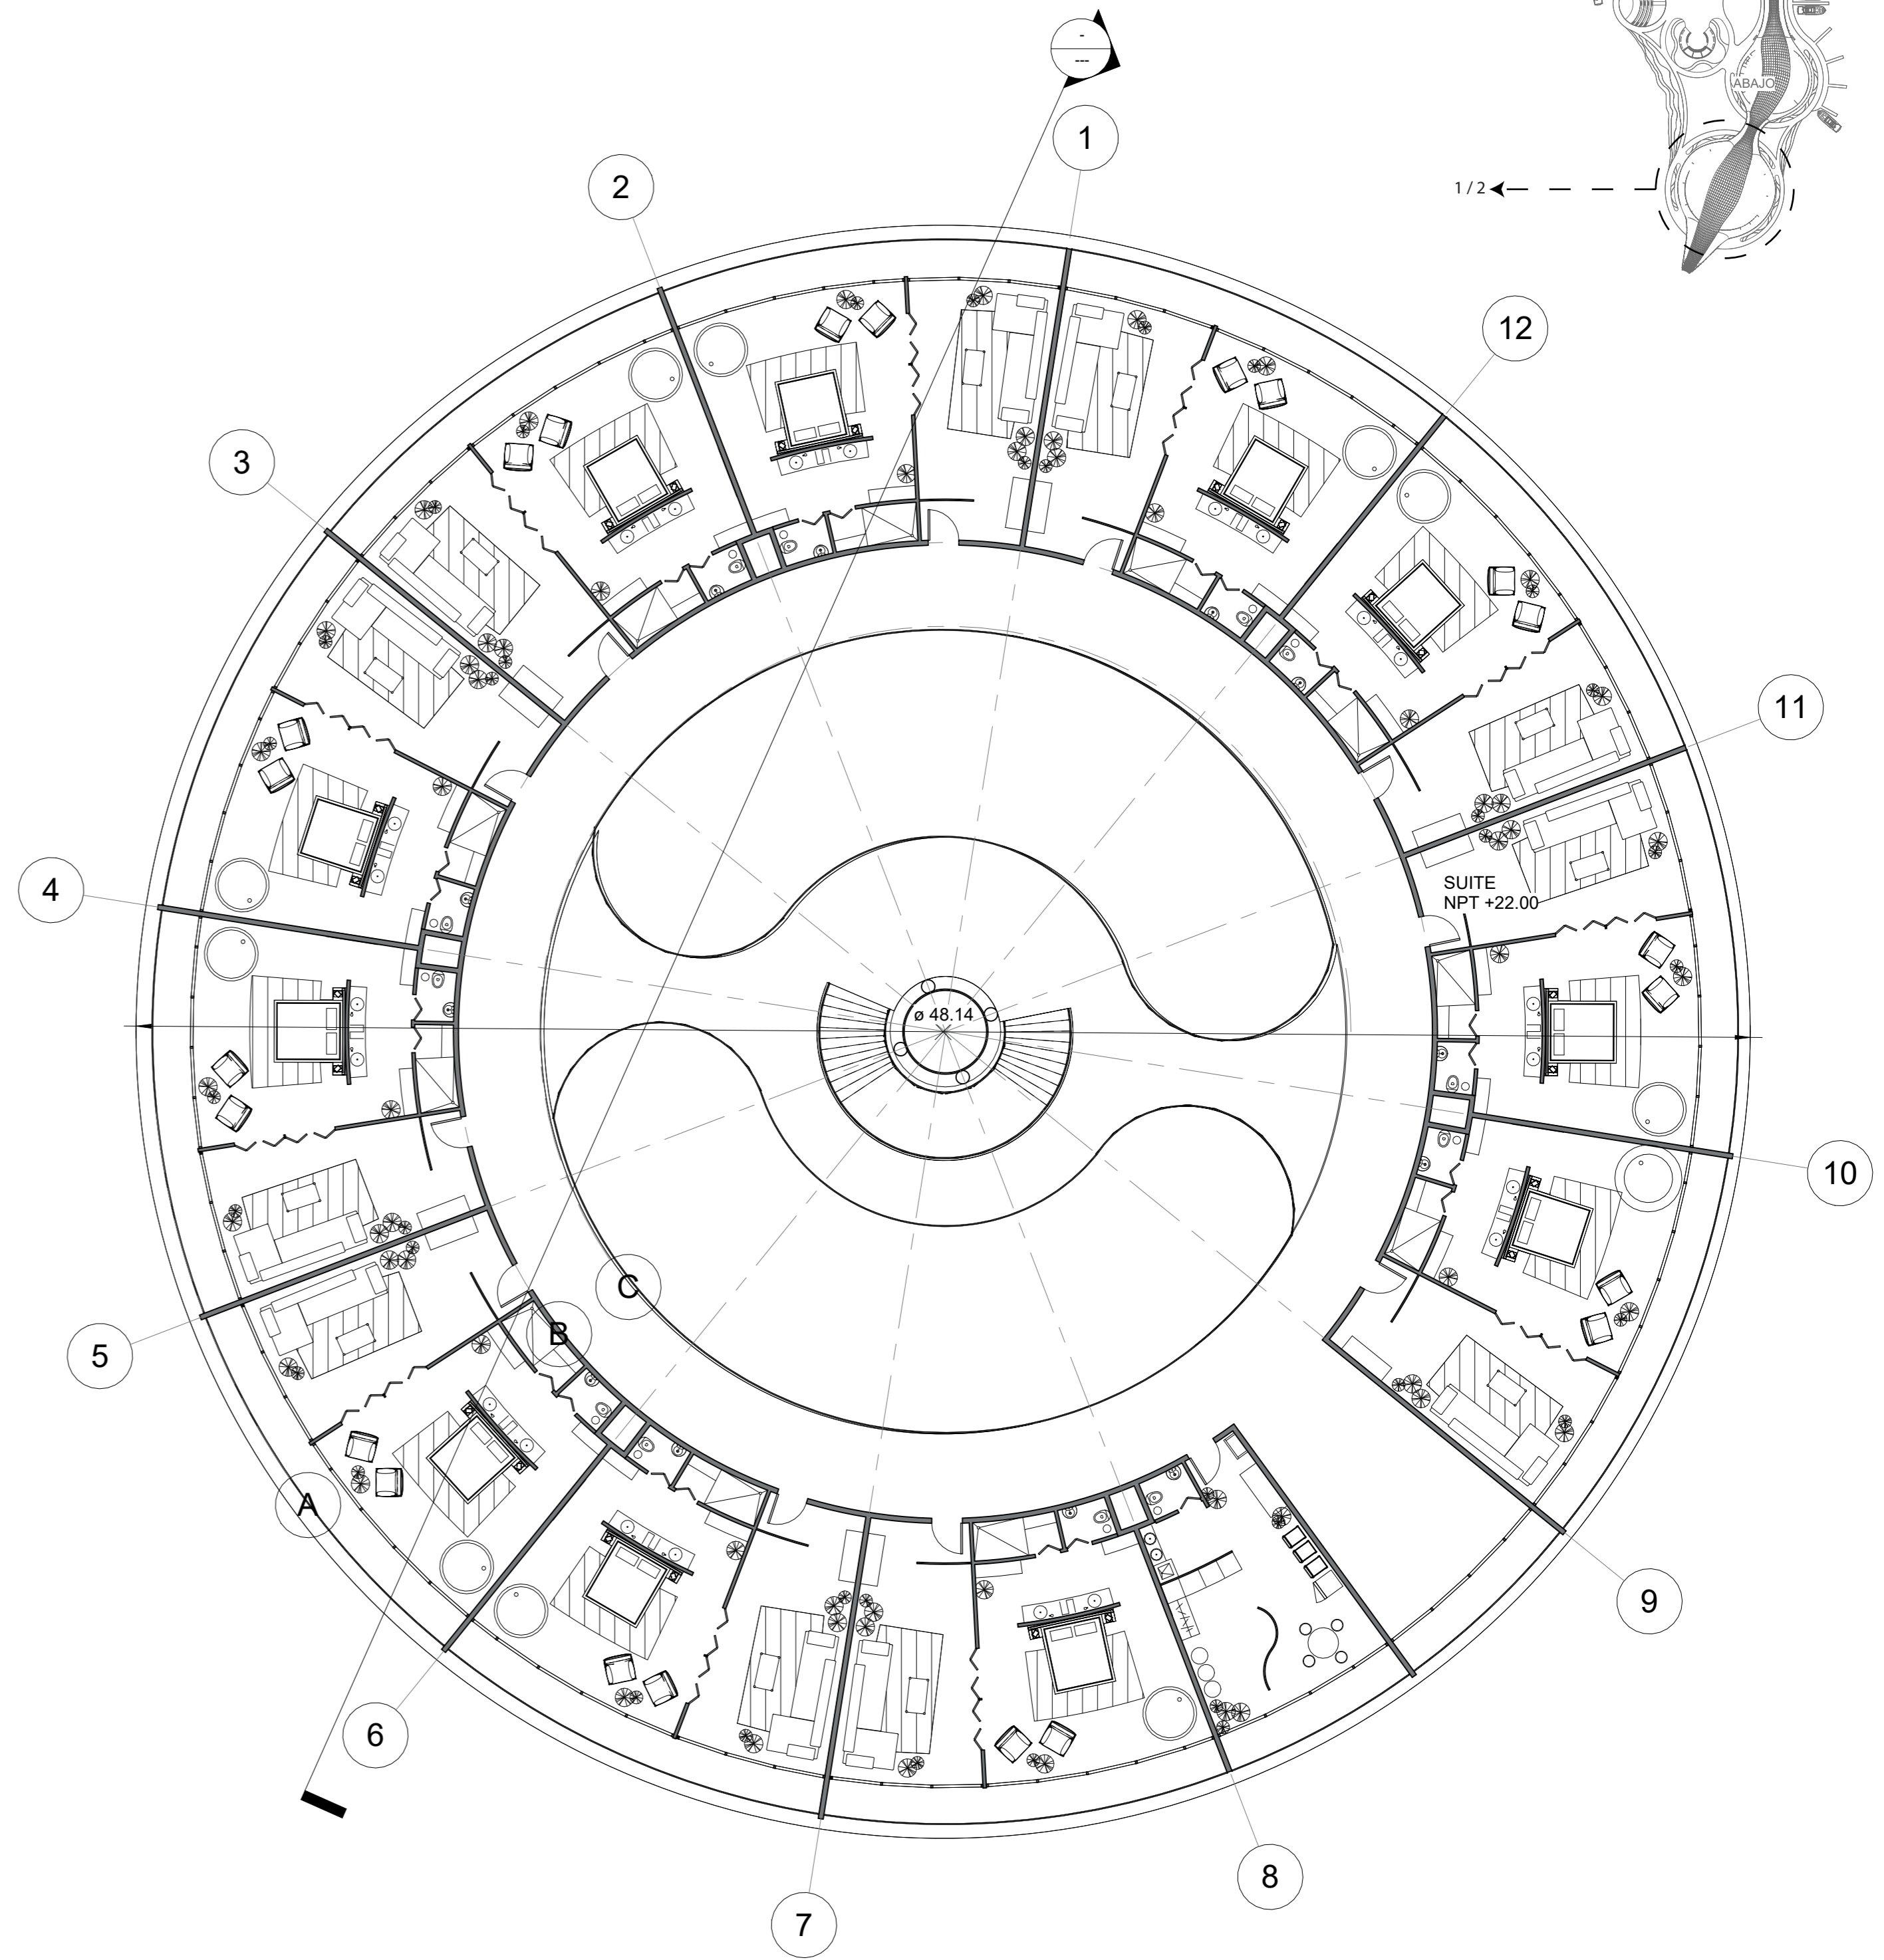

1

SENSORY GARDEN LEVEL 1 + 0.00 m
SCALE 1 : 200

2

SENSORY GARDEN LEVEL 2 + 5.00 m
SCALE 1 : 200

1 TECHNOLOGY ZONE LEVEL 1 +0.00 m
SCALE 1 : 150

1 HOLOGRAPHIC ROOMS LEVEL 2 +5.00 m
SCALE 1 : 150

2 RESTAURANT LEVEL 2 +5.00 m
SCALE 1 : 150

1 RESTAURANT LEVEL 1 +0.00 m
SCALE 1 : 150

2 SERVICES AREA LEVEL -1 -4.00 m
SCALE 1 : 150

1 PUBLIC SPACE VARIABLE LEVELS
1 : 200

2 SENSORY CINEMA LEVEL 3 +10.00 m
SCALE 1 : 150

1 HOTEL LOBBY LEVEL 1 +0.00 m
SCALE 1 : 150

1 SPA NIVEL -1 -6.20 m
 SCALE 1 : 150

2 ROOMS LEVEL 2 +5.00 m
 SCALE 1 : 150

1 ROOMS LEVEL 3 +9.00 m / LEVEL 4 +13.00
SCALE 1 : 150

2 ROOMS LEVEL 5 +17.00 m
SCALE 1 : 150

1 EAST FACADE
1 : 300

3 WEST FACADE
1 : 300