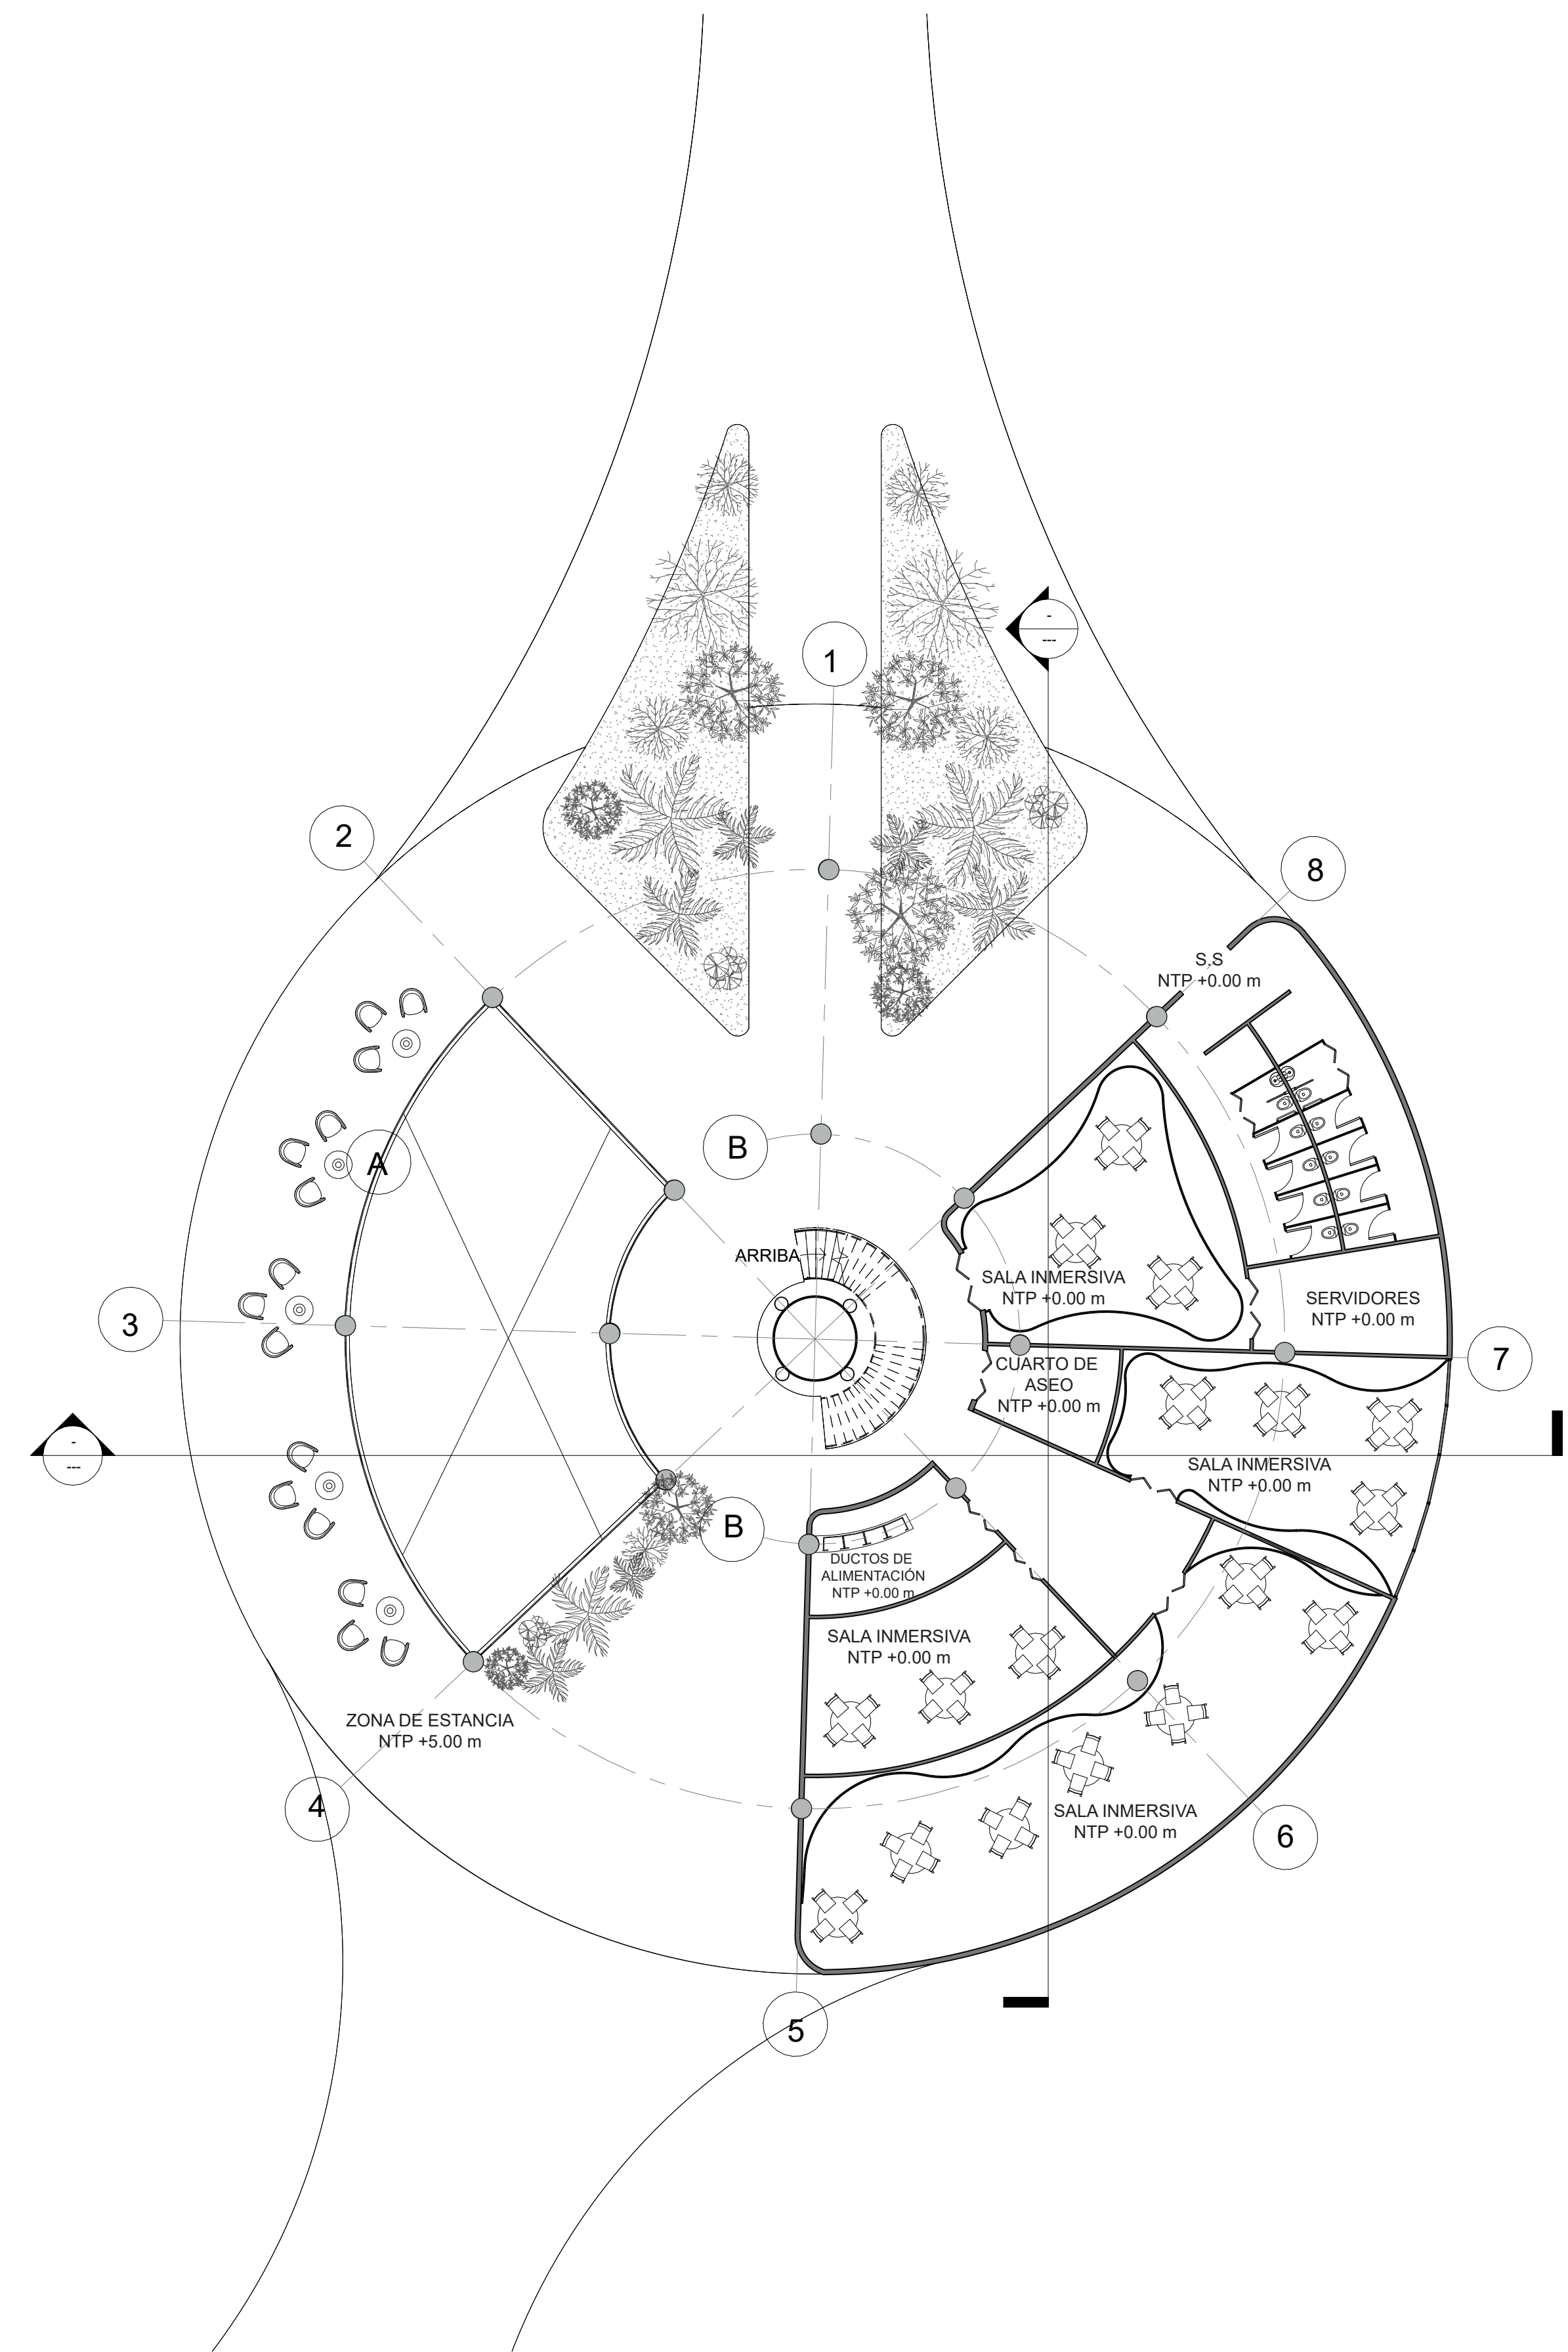

1

SENSORY GARDEN LEVEL 1 + 0.00 m
SCALE 1 : 200

2

SENSORY GARDEN LEVEL 2 + 5.00 m
SCALE 1 : 200

1 TECHNOLOGY ZONE LEVEL 1 +0.00 m
SCALE 1 : 150

1 HOLOGRAPHIC ROOMS LEVEL 2 +5.00 m
SCALE 1 : 150

2 RESTAURANT LEVEL 2 +5.00 m
SCALE 1 : 150

1 RESTAURANT LEVEL 1 +0.00 m
SCALE 1 : 150

2 SERVICES AREA LEVEL -1 -4.00 m
SCALE 1 : 150

1 PUBLIC SPACE VARIABLE LEVELS
1 : 200

2 SENSORY CINEMA LEVEL 3 +10.00 m
SCALE 1 : 150

1 HOTEL LOBBY LEVEL 1 +0.00 m
SCALE 1 : 150

1 SPA NIVEL -1 -6.20 m
 SCALE 1 : 150

2 ROOMS LEVEL 2 +5.00 m
 SCALE 1 : 150

1 ROOMS LEVEL 3 +9.00 m / LEVEL 4 +13.00
SCALE 1 : 150

2 ROOMS LEVEL 5 +17.00 m
SCALE 1 : 150

1 EAST FACADE
1 : 300

3 WEST FACADE
1 : 300

2 NORTH FACADE
1 : 300

4 SOUTH FACADE
1 : 300

3D MODEL