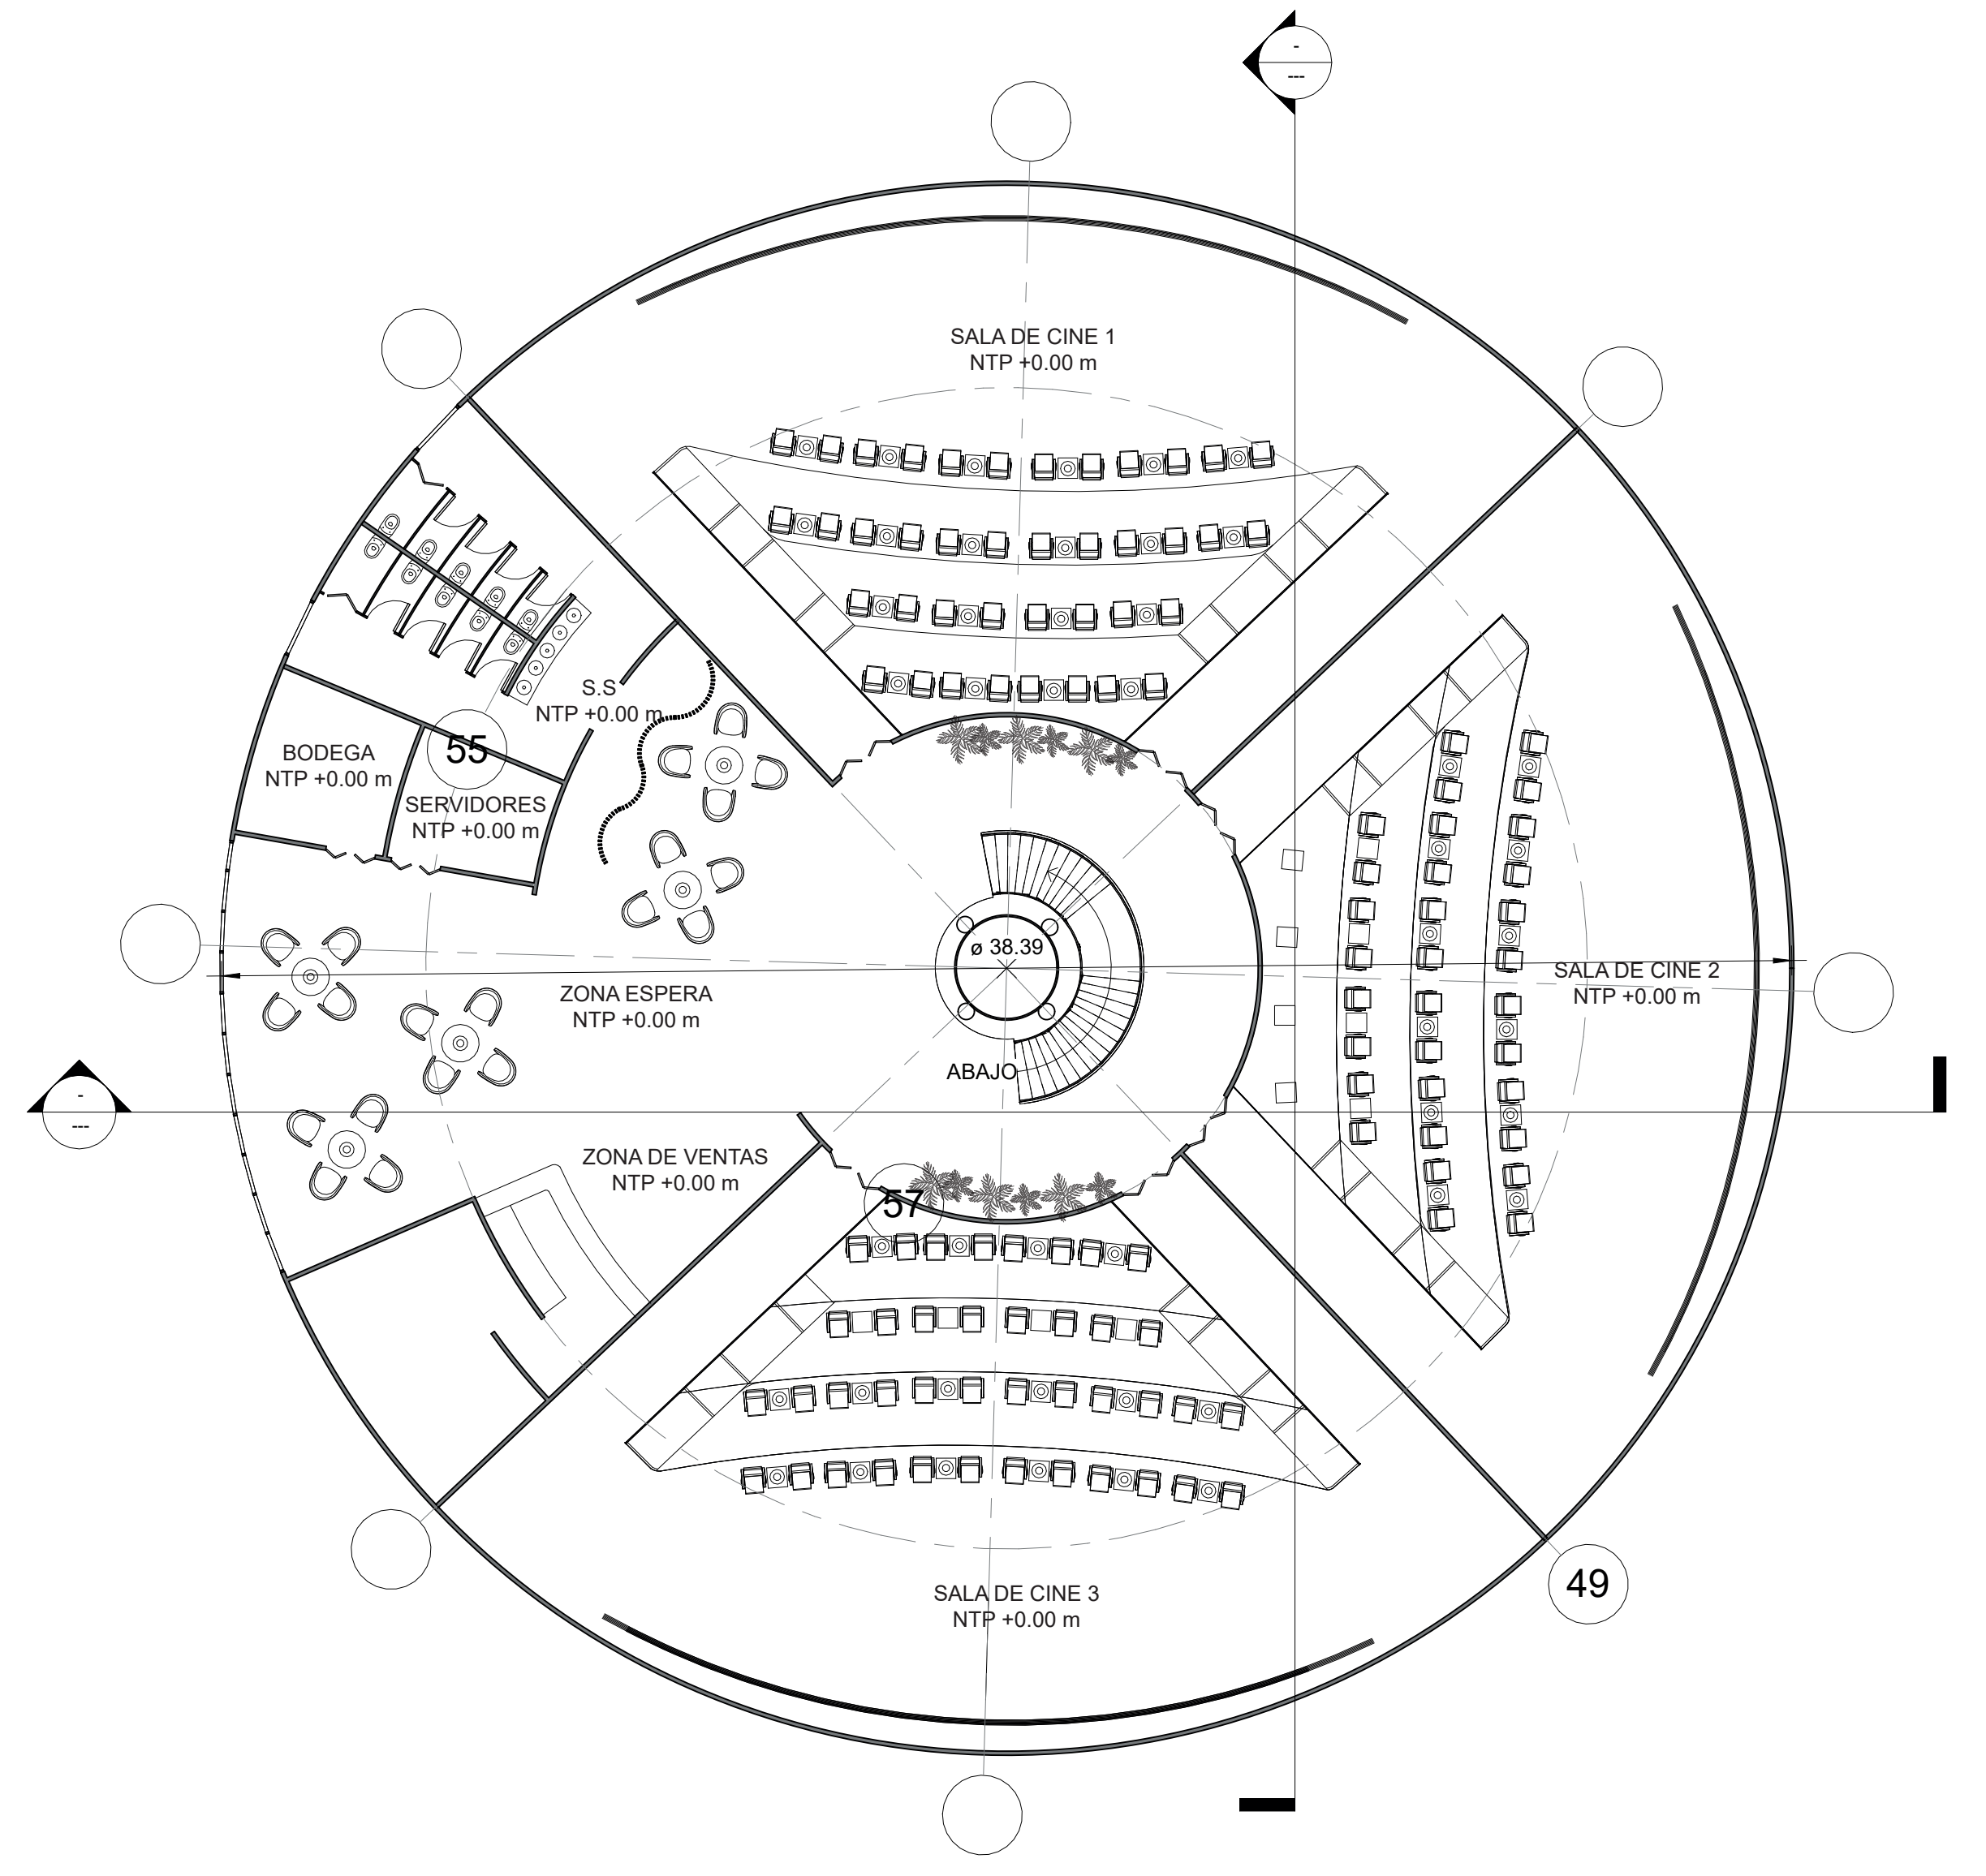

1

SENSORY GARDEN LEVEL 1 + 0.00 m
SCALE 1 : 200

2

SENSORY GARDEN LEVEL 2 + 5.00 m
SCALE 1 : 200

1 TECHNOLOGY ZONE LEVEL 1 +0.00 m
SCALE 1 : 150

1 HOLOGRAPHIC ROOMS LEVEL 2 +5.00 m
SCALE 1 : 150

2 RESTAURANT LEVEL 2 +5.00 m
SCALE 1 : 150

1 RESTAURANT LEVEL 1 +0.00 m
SCALE 1 : 150

2 SERVICES AREA LEVEL -1 -4.00 m
SCALE 1 : 150

1 PUBLIC SPACE VARIABLE LEVELS
1 : 200

2 SENSORY CINEMA LEVEL 3 +10.00 m
SCALE 1 : 150

1 HOTEL LOBBY LEVEL 1 +0.00 m
SCALE 1 : 150

1 SPA NIVEL -1 -6.20 m
 SCALE 1 : 150

2 ROOMS LEVEL 2 +5.00 m
 SCALE 1 : 150

1 ROOMS LEVEL 3 +9.00 m / LEVEL 4 +13.00
SCALE 1 : 150

2 ROOMS LEVEL 5 +17.00 m
SCALE 1 : 150

1 EAST FACADE
1 : 300

3 WEST FACADE
1 : 300