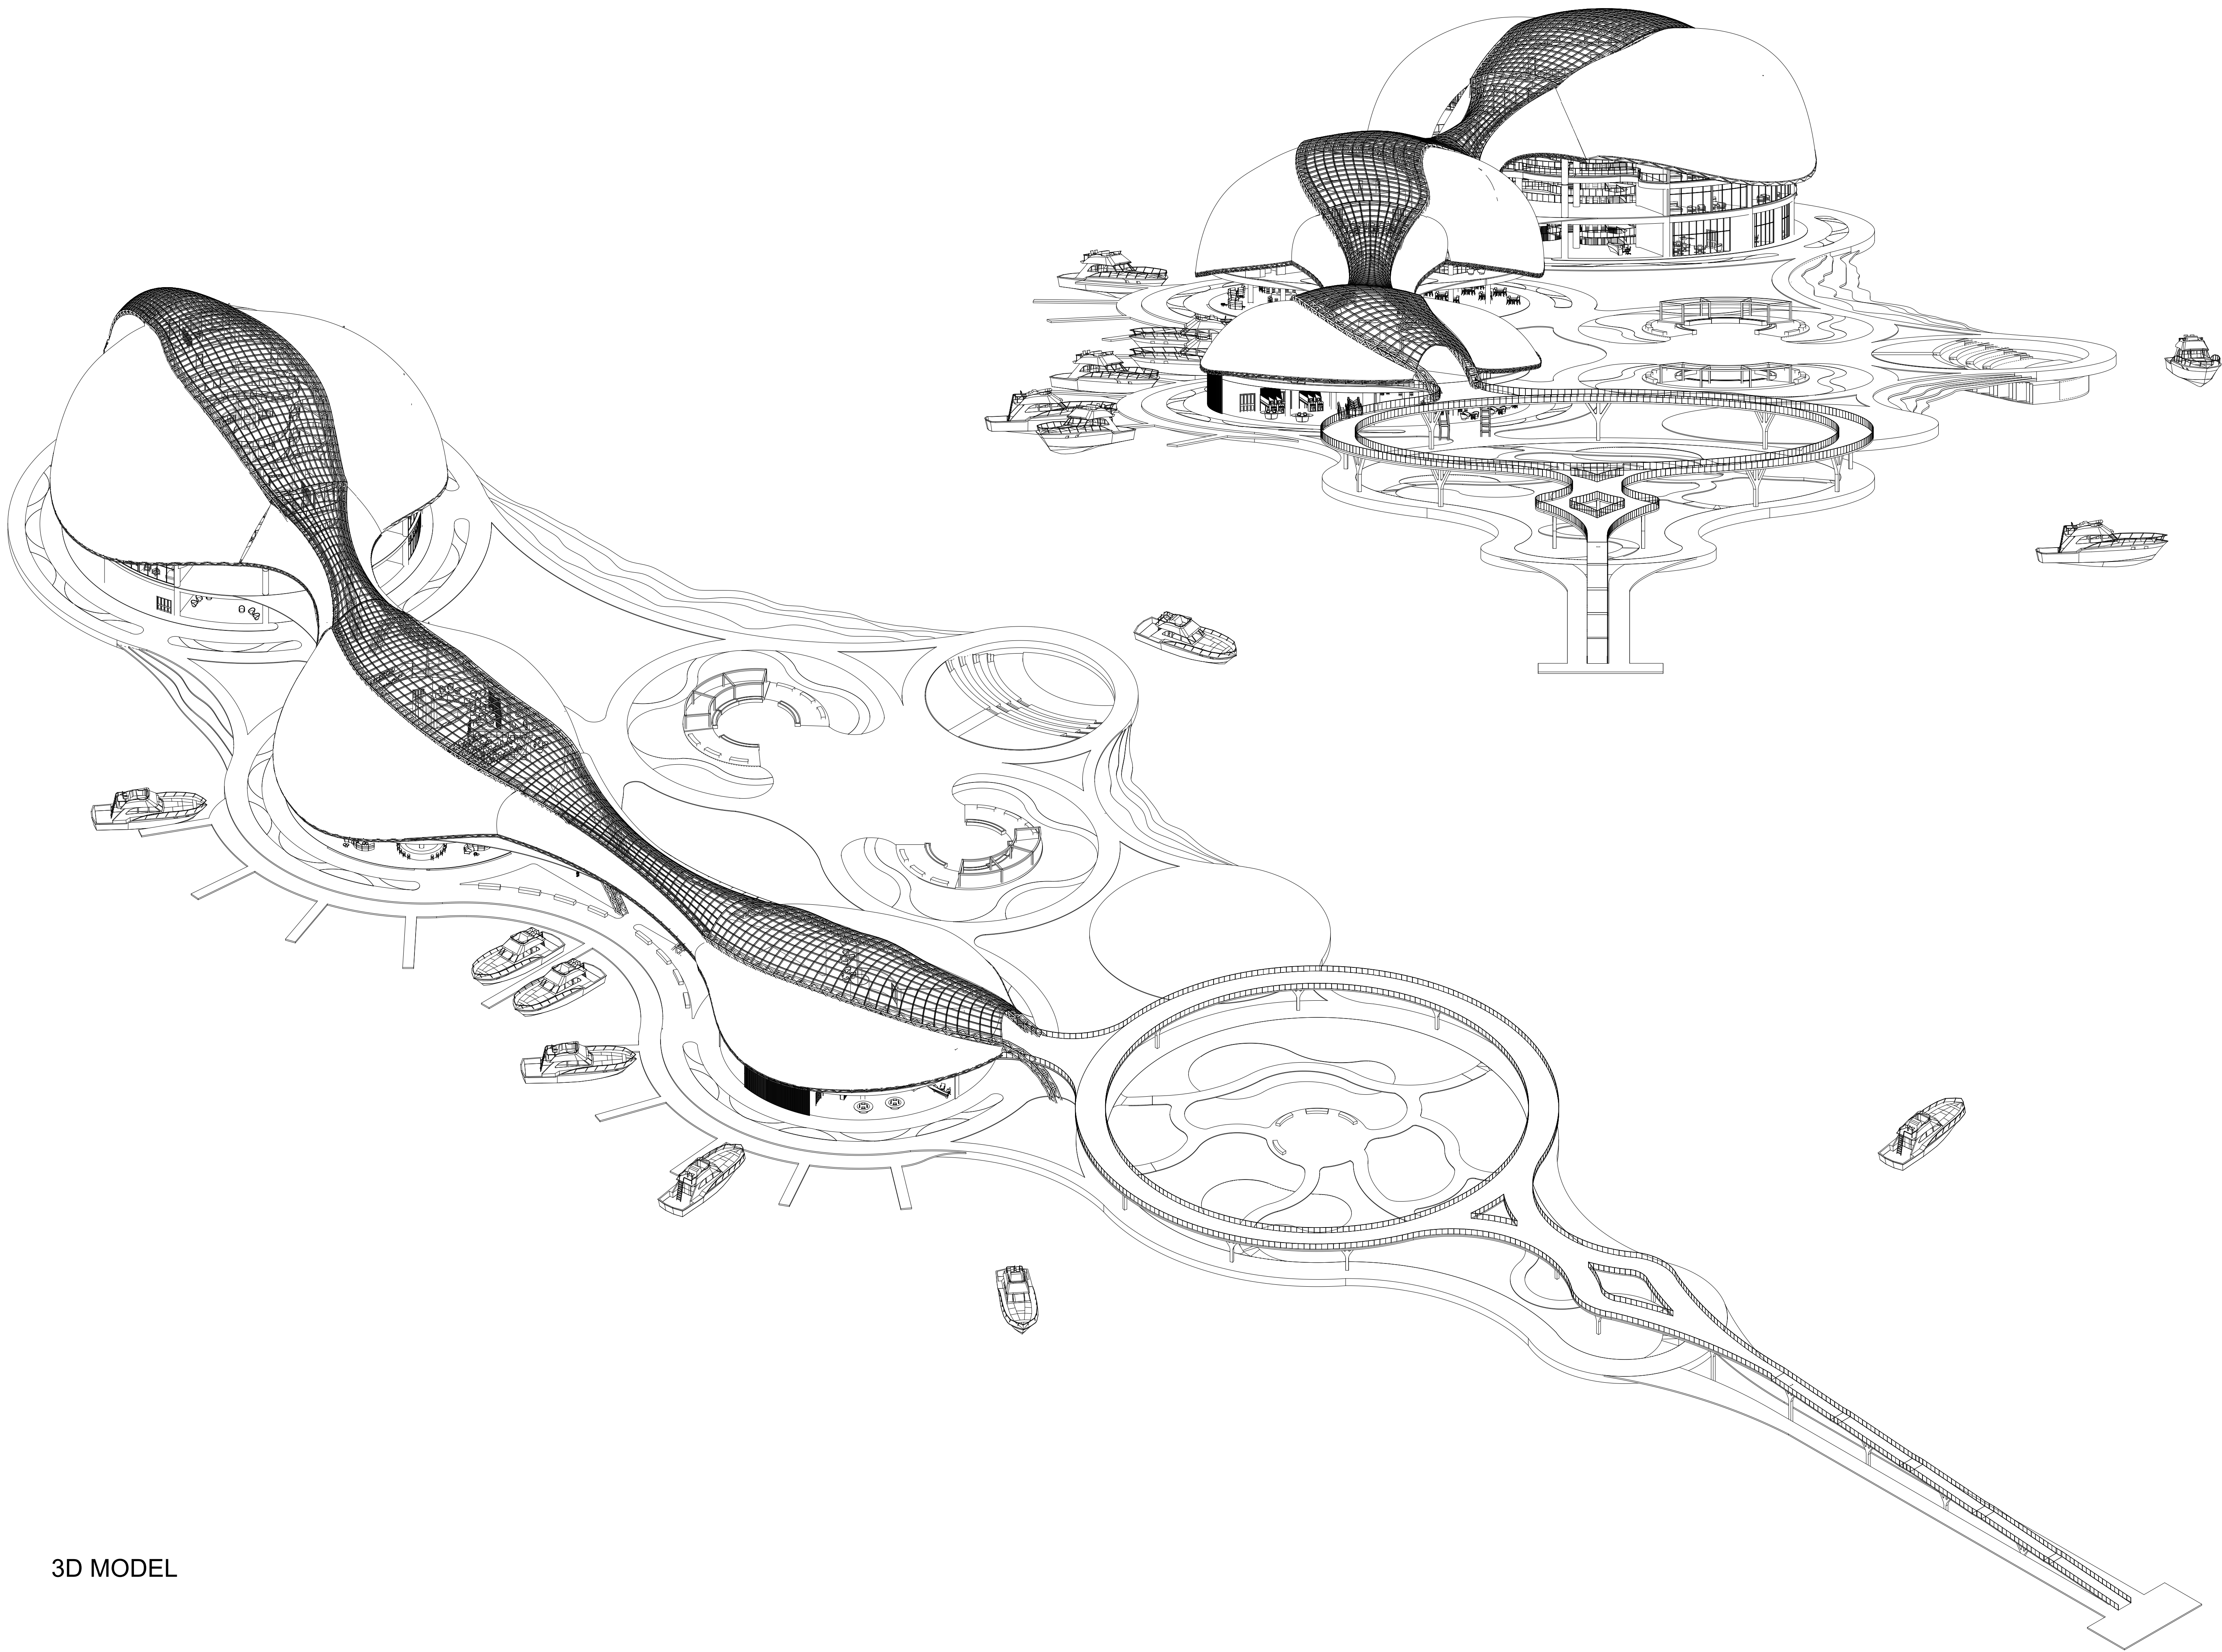

1

SENSORY GARDEN LEVEL 1 + 0.00 m
SCALE 1 : 200

2

SENSORY GARDEN LEVEL 2 + 5.00 m
SCALE 1 : 200

1 TECHNOLOGY ZONE LEVEL 1 +0.00 m
SCALE 1 : 150

1 HOLOGRAPHIC ROOMS LEVEL 2 +5.00 m
SCALE 1 : 150

2 RESTAURANT LEVEL 2 +5.00 m
SCALE 1 : 150

1 RESTAURANT LEVEL 1 +0.00 m
SCALE 1 : 150

2 SERVICES AREA LEVEL -1 -4.00 m
SCALE 1 : 150

1 PUBLIC SPACE VARIABLE LEVELS
1 : 200

2 SENSORY CINEMA LEVEL 3 +10.00 m
SCALE 1 : 150

1 HOTEL LOBBY LEVEL 1 +0.00 m
SCALE 1 : 150

1 SPA NIVEL -1 -6.20 m
 SCALE 1 : 150

2 ROOMS LEVEL 2 +5.00 m
 SCALE 1 : 150

1 ROOMS LEVEL 3 +9.00 m / LEVEL 4 +13.00
SCALE 1 : 150

2 ROOMS LEVEL 5 +17.00 m
SCALE 1 : 150

1 EAST FACADE
1 : 300

3 WEST FACADE
1 : 300

2 NORTH FACADE
1 : 300

4 SOUTH FACADE
1 : 300

3D MODEL