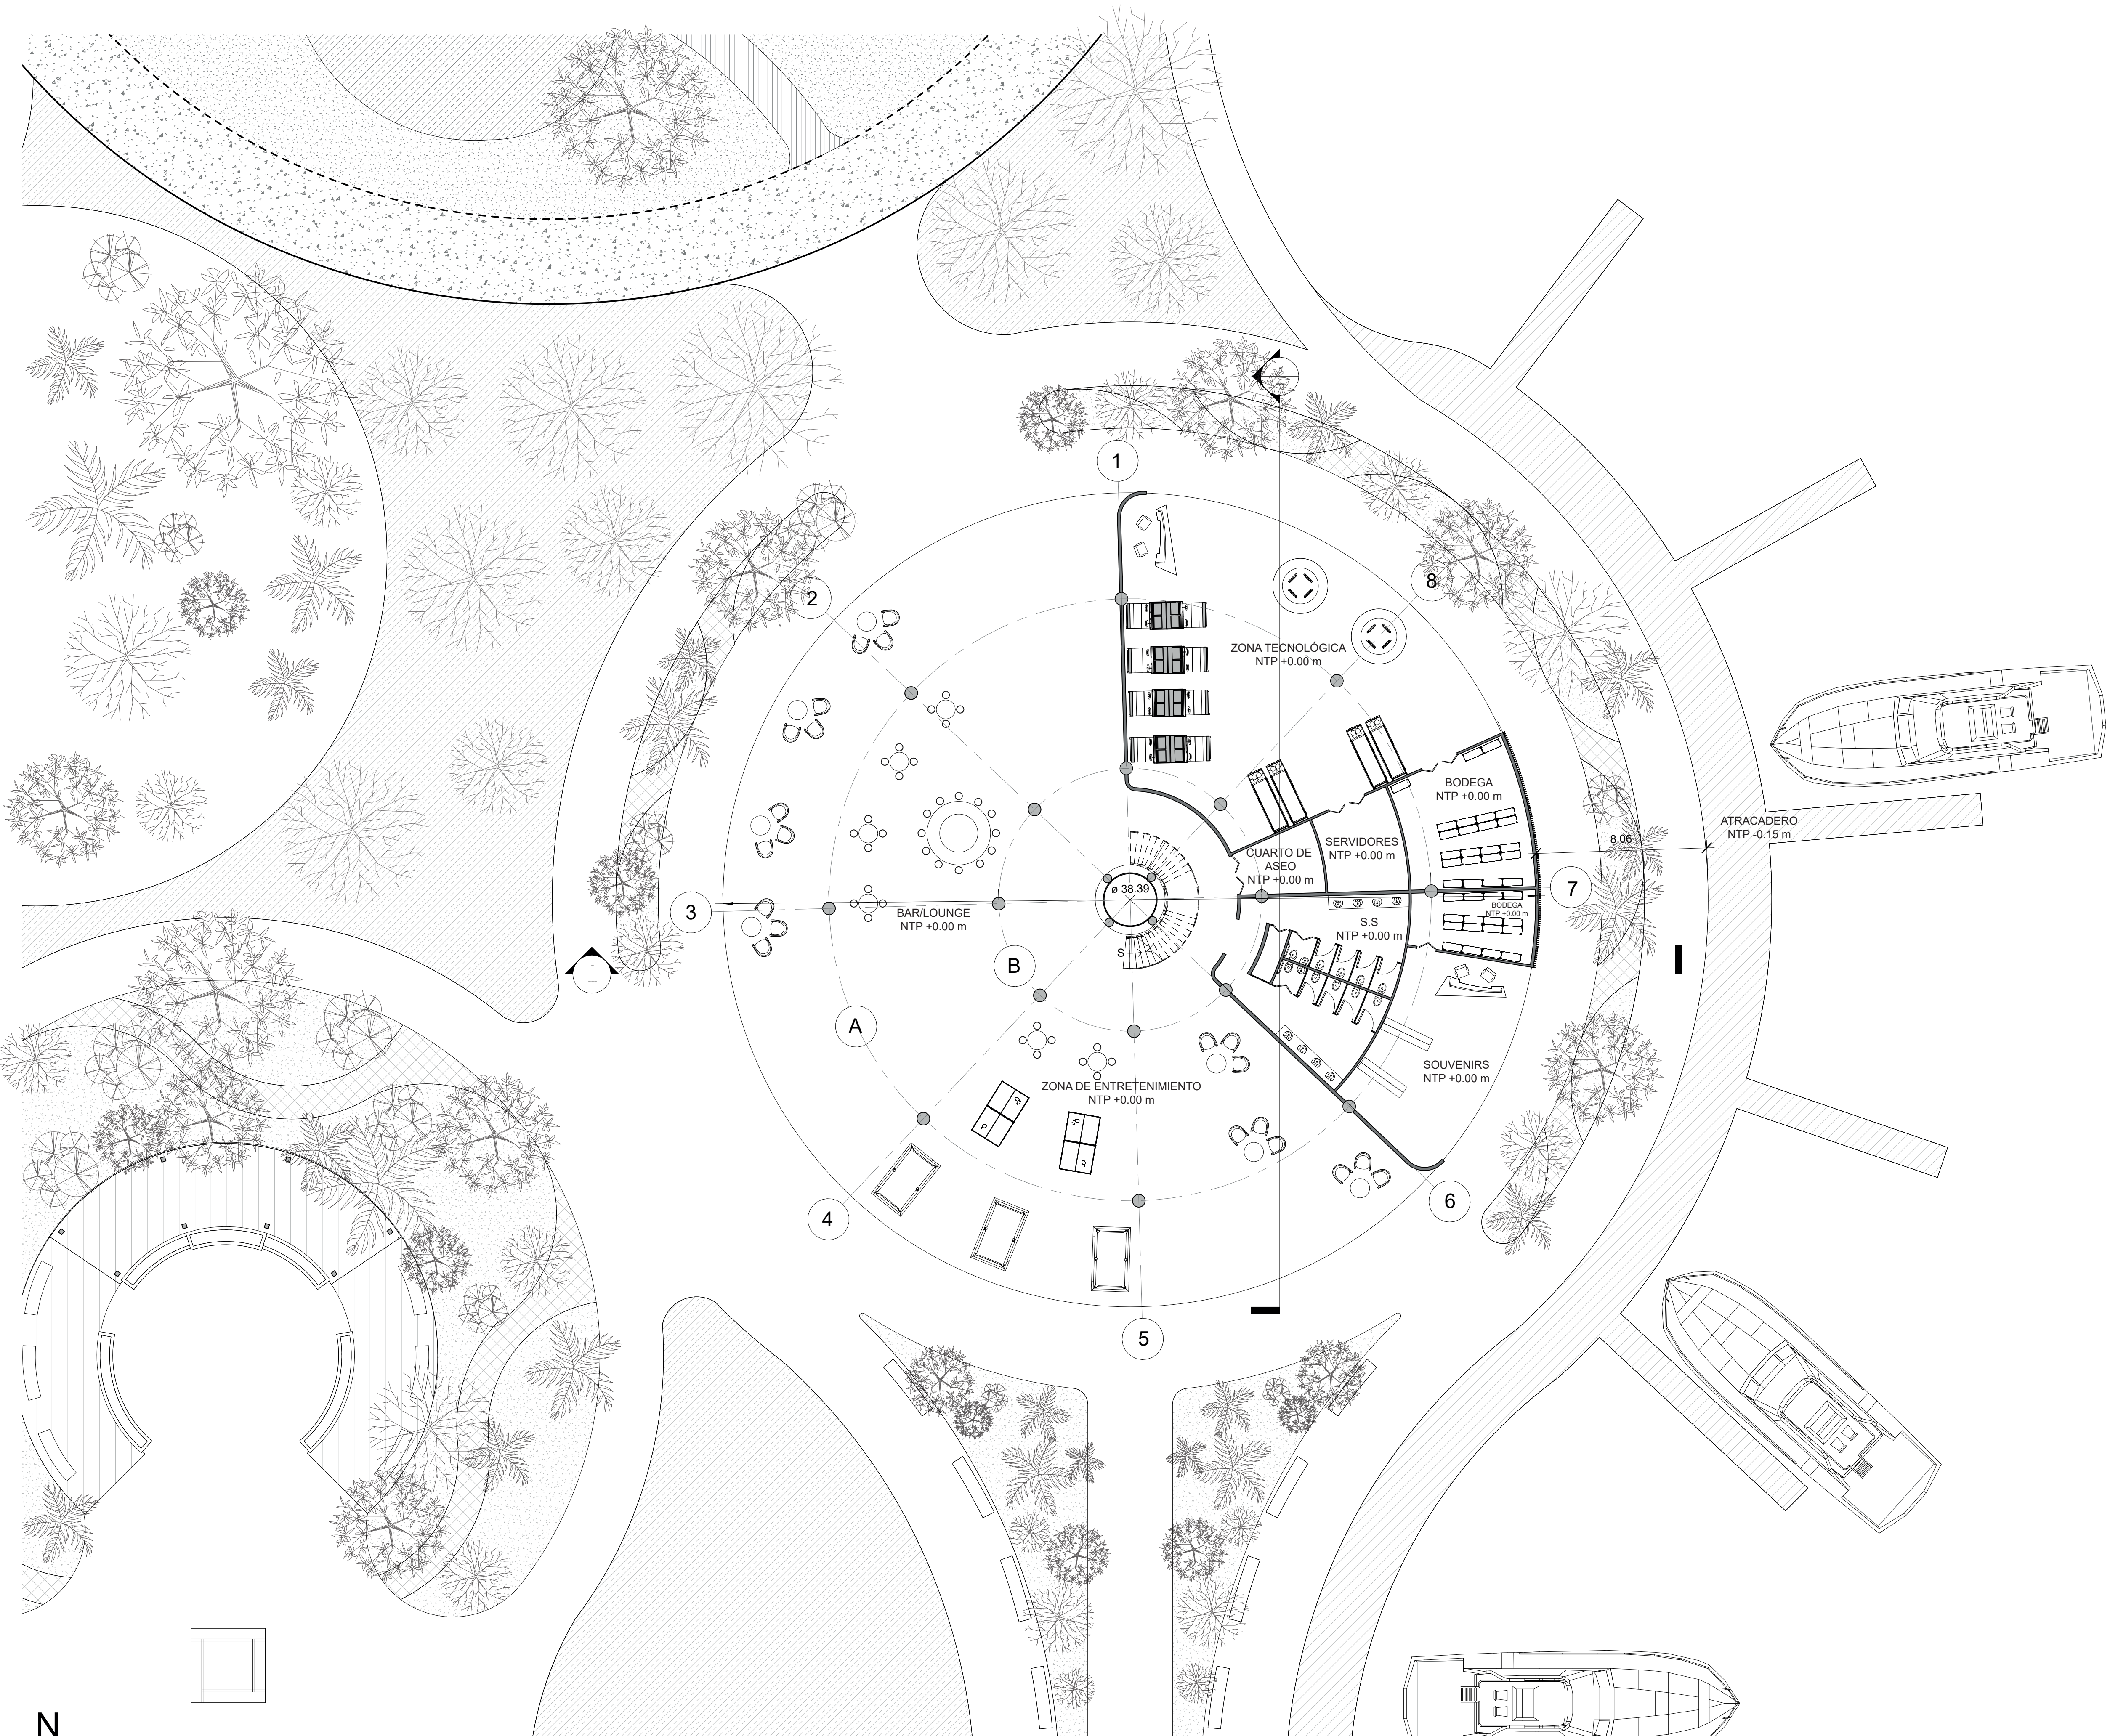

1

SENSORY GARDEN LEVEL 1 + 0.00 m
SCALE 1 : 200

2

SENSORY GARDEN LEVEL 2 + 5.00 m
SCALE 1 : 200

1 TECHNOLOGY ZONE LEVEL 1 +0.00 m
SCALE 1 : 150

1 HOLOGRAPHIC ROOMS LEVEL 2 +5.00 m
SCALE 1 : 150

2 RESTAURANT LEVEL 2 +5.00 m
SCALE 1 : 150

1 RESTAURANT LEVEL 1 +0.00 m
SCALE 1 : 150

2 SERVICES AREA LEVEL -1 -4.00 m
SCALE 1 : 150

1 PUBLIC SPACE VARIABLE LEVELS
1 : 200

2 SENSORY CINEMA LEVEL 3 +10.00 m
SCALE 1 : 150

1 HOTEL LOBBY LEVEL 1 +0.00 m
SCALE 1 : 150

1 SPA NIVEL -1 -6.20 m
 SCALE 1 : 150

2 ROOMS LEVEL 2 +5.00 m
 SCALE 1 : 150

1 ROOMS LEVEL 3 +9.00 m / LEVEL 4 +13.00
SCALE 1 : 150

2 ROOMS LEVEL 5 +17.00 m
SCALE 1 : 150

1 EAST FACADE
1 : 300

3 WEST FACADE
1 : 300

2 NORTH FACADE
1 : 300

4 SOUTH FACADE
1 : 300

3D MODEL