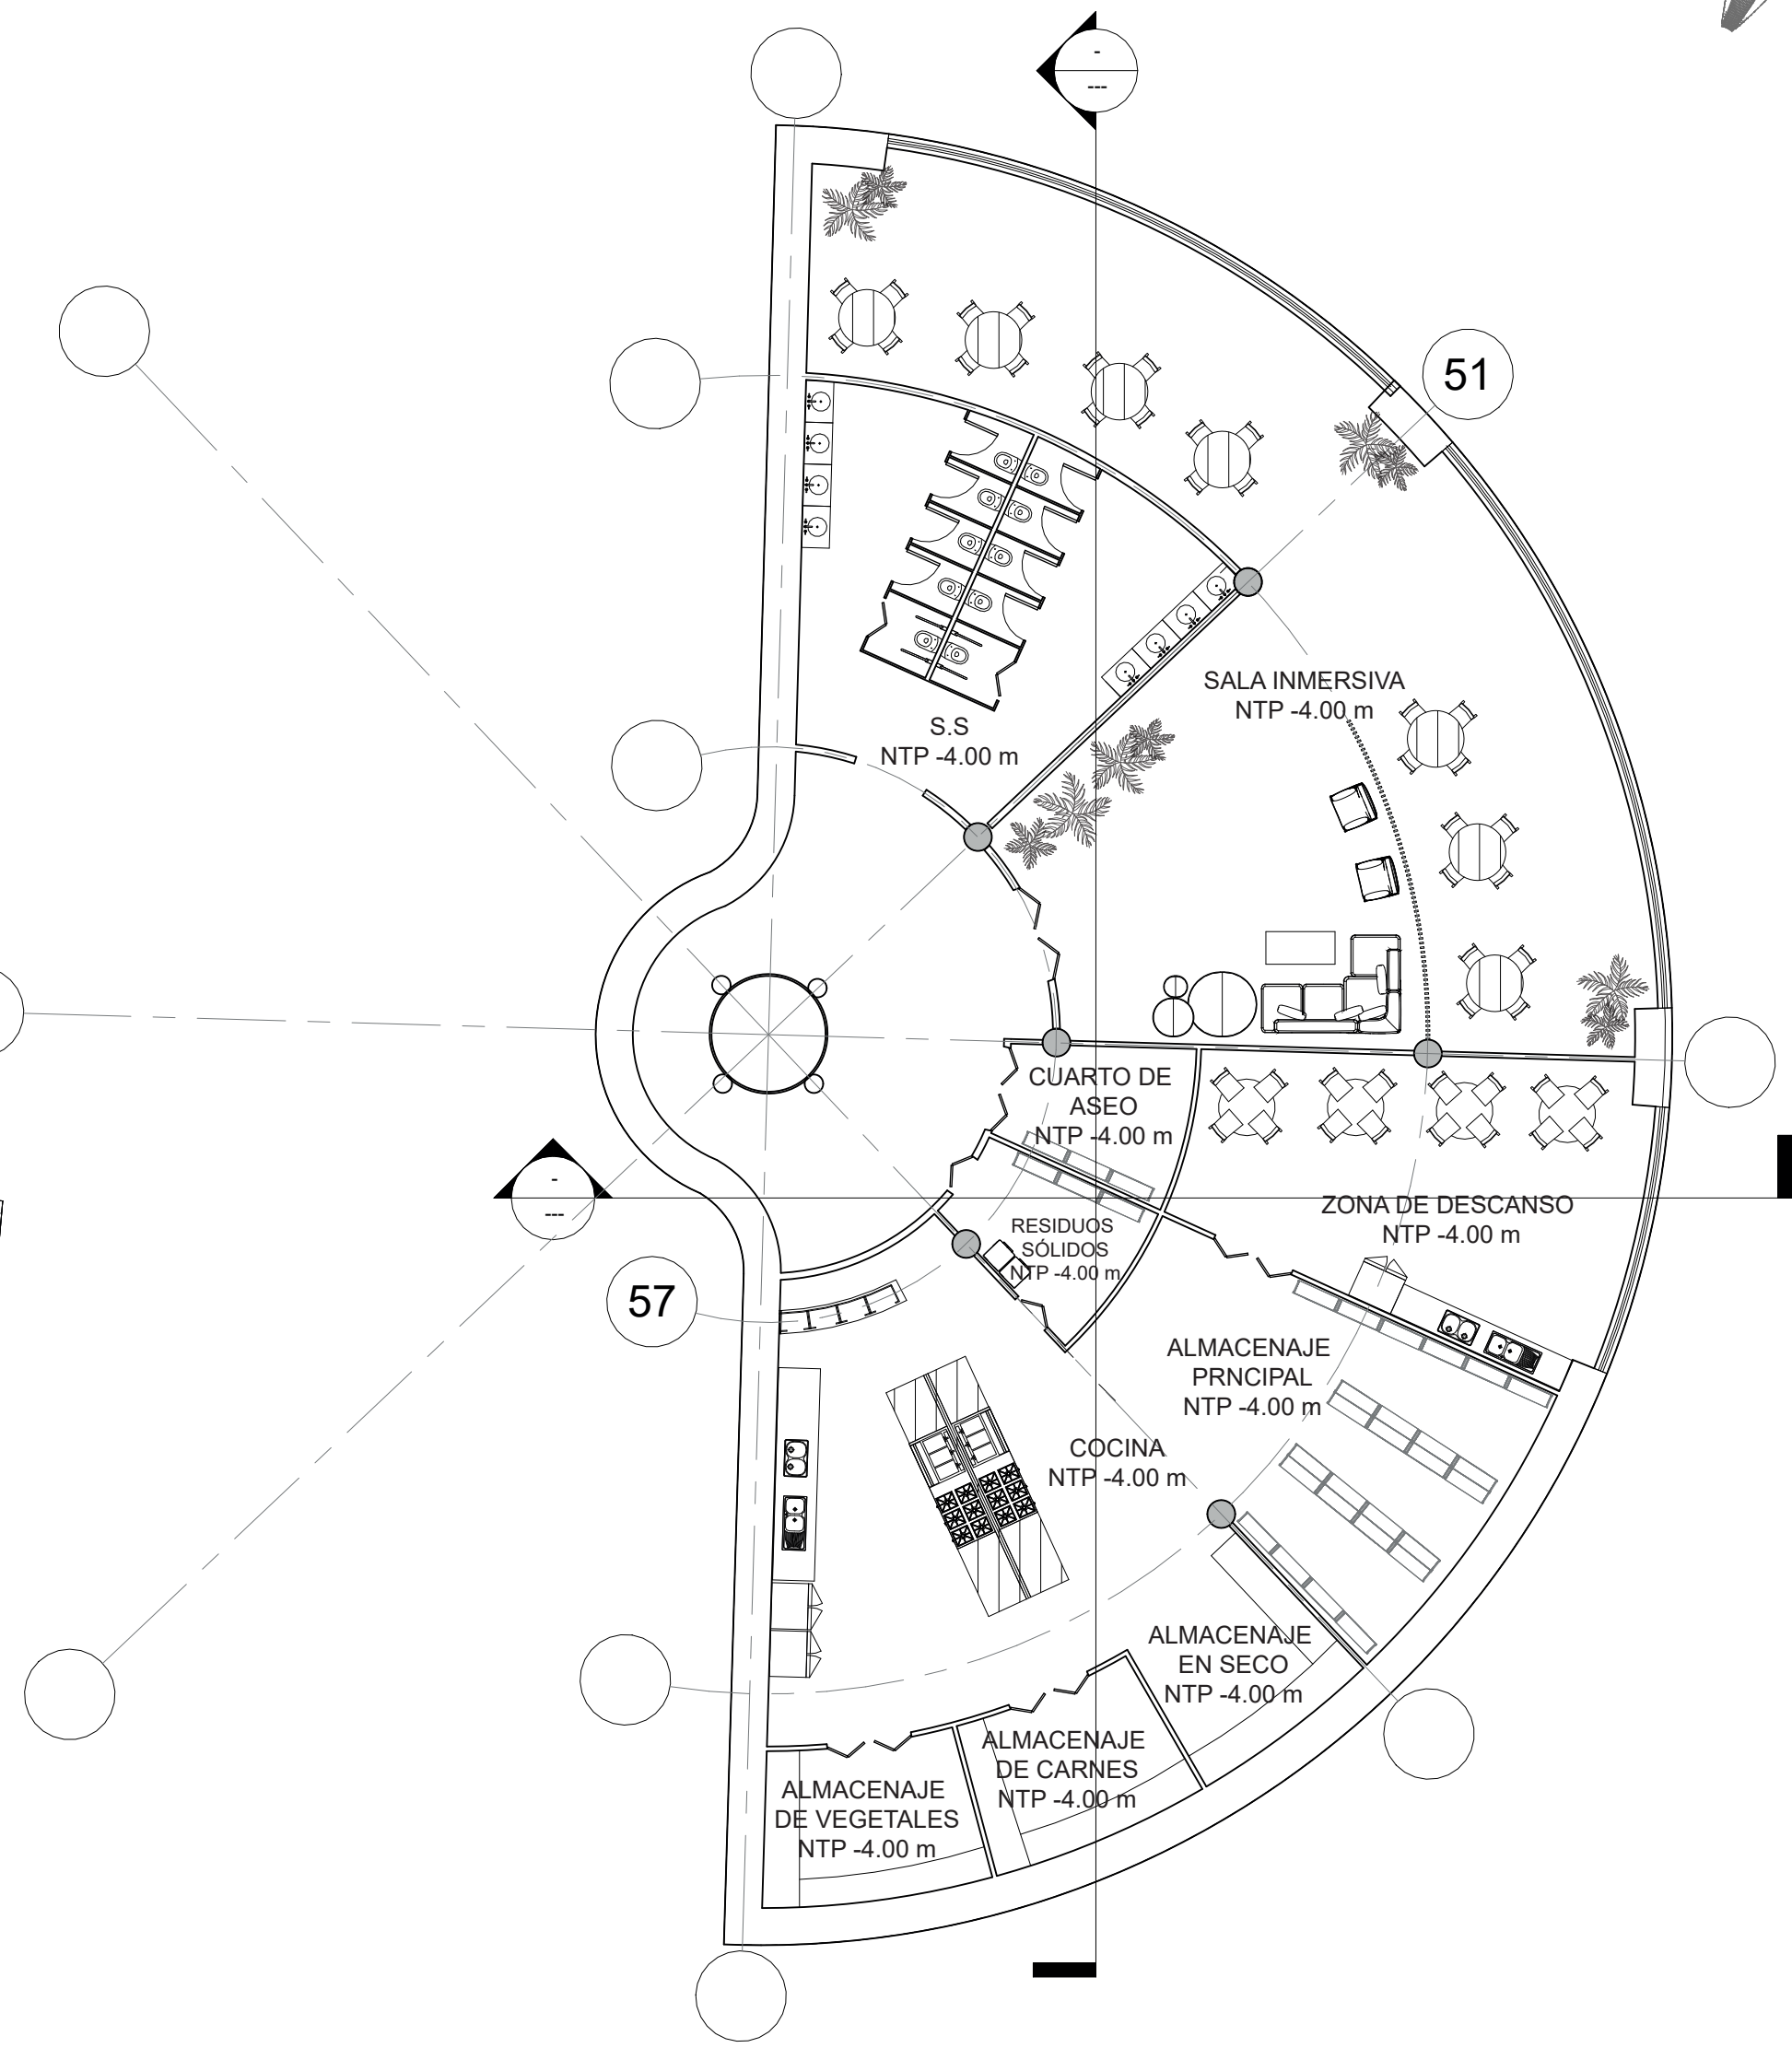

1

SENSORY GARDEN LEVEL 1 + 0.00 m
SCALE 1 : 200

2

SENSORY GARDEN LEVEL 2 + 5.00 m
SCALE 1 : 200

1 TECHNOLOGY ZONE LEVEL 1 +0.00 m
SCALE 1 : 150

1 HOLOGRAPHIC ROOMS LEVEL 2 +5.00 m
SCALE 1 : 150

2 RESTAURANT LEVEL 2 +5.00 m
SCALE 1 : 150

1 RESTAURANT LEVEL 1 +0.00 m
SCALE 1 : 150

2 SERVICES AREA LEVEL -1 -4.00 m
SCALE 1 : 150

1 PUBLIC SPACE VARIABLE LEVELS
1 : 200

2 SENSORY CINEMA LEVEL 3 +10.00 m
SCALE 1 : 150

1 HOTEL LOBBY LEVEL 1 +0.00 m
SCALE 1 : 150

1 SPA NIVEL -1 -6.20 m
 SCALE 1 : 150

2 ROOMS LEVEL 2 +5.00 m
 SCALE 1 : 150

1 ROOMS LEVEL 3 +9.00 m / LEVEL 4 +13.00
SCALE 1 : 150

2 ROOMS LEVEL 5 +17.00 m
SCALE 1 : 150

1 EAST FACADE
1 : 300

3 WEST FACADE
1 : 300