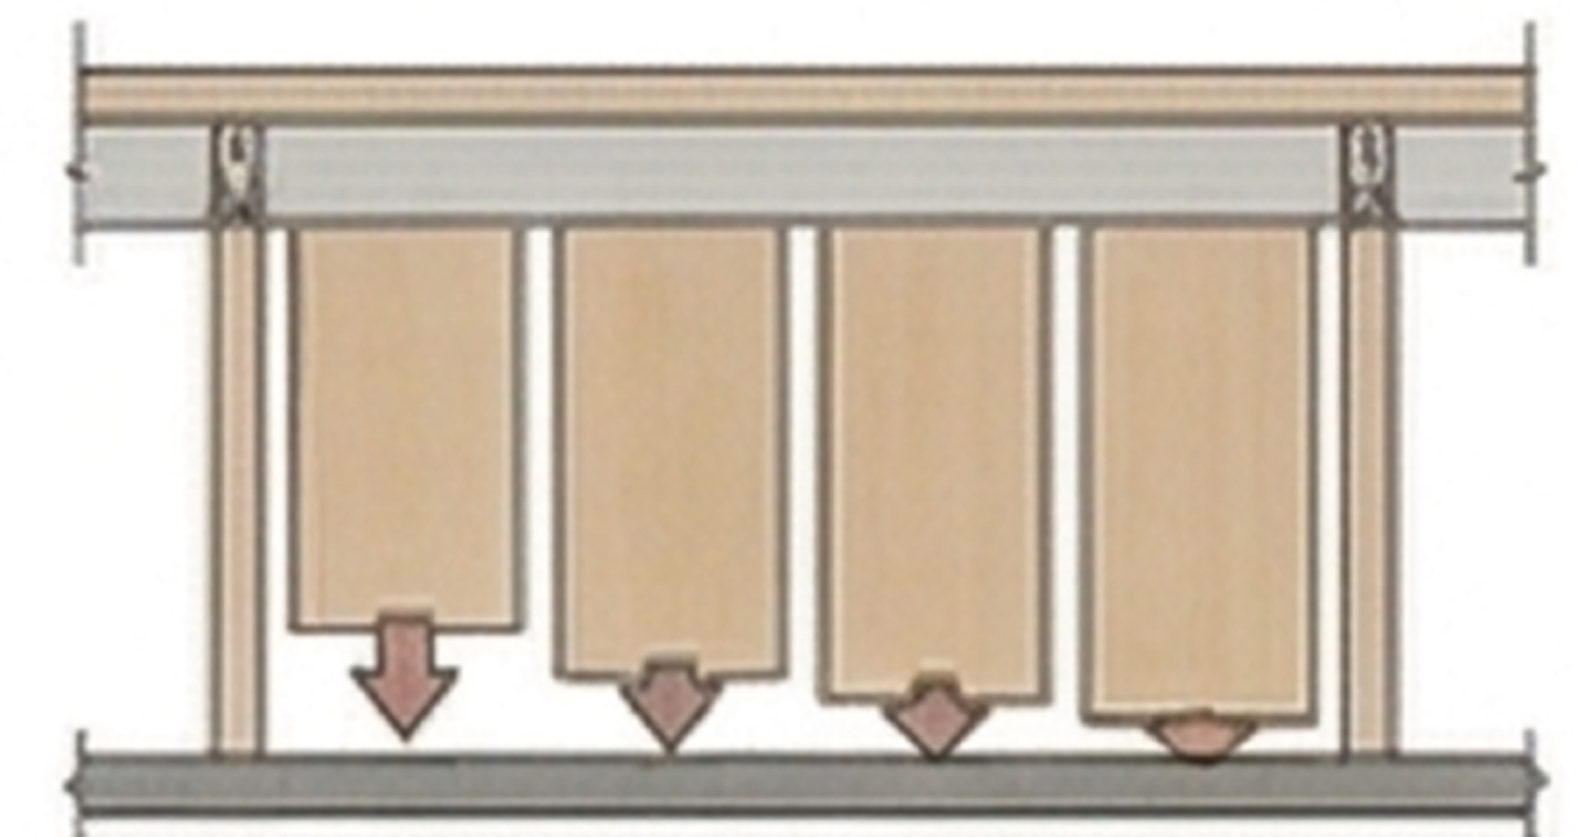

Random corp-memiffter meant through metani fiir interineszemt, yapi, die mildahale olmadan, system, and transfer ile makann yeniden organize eder.

2. TRANSFORMATION LOGIC DIAGRAM

1. OPEN HALL

2. PANELS MOVING

3. LOWERED PANELS

4. FULL-HEIGHT DIVIDED SPACE

50°30'16.32"N 30°30'41.19"E

Kiev / Ukraine

OPEN SPORTS HALL ATMOSPHERE

HOSPITAL ATMOSPHERE

Pulley movement

Pulley and counterweight details