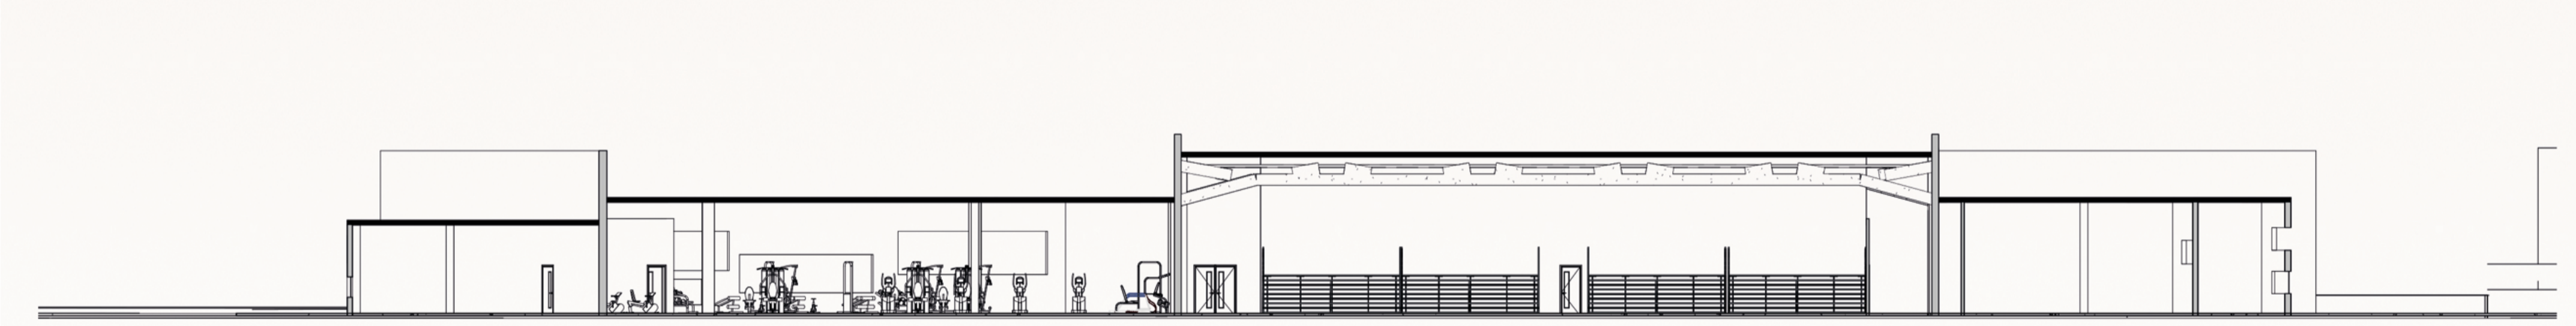

SECTION A-A 1:200