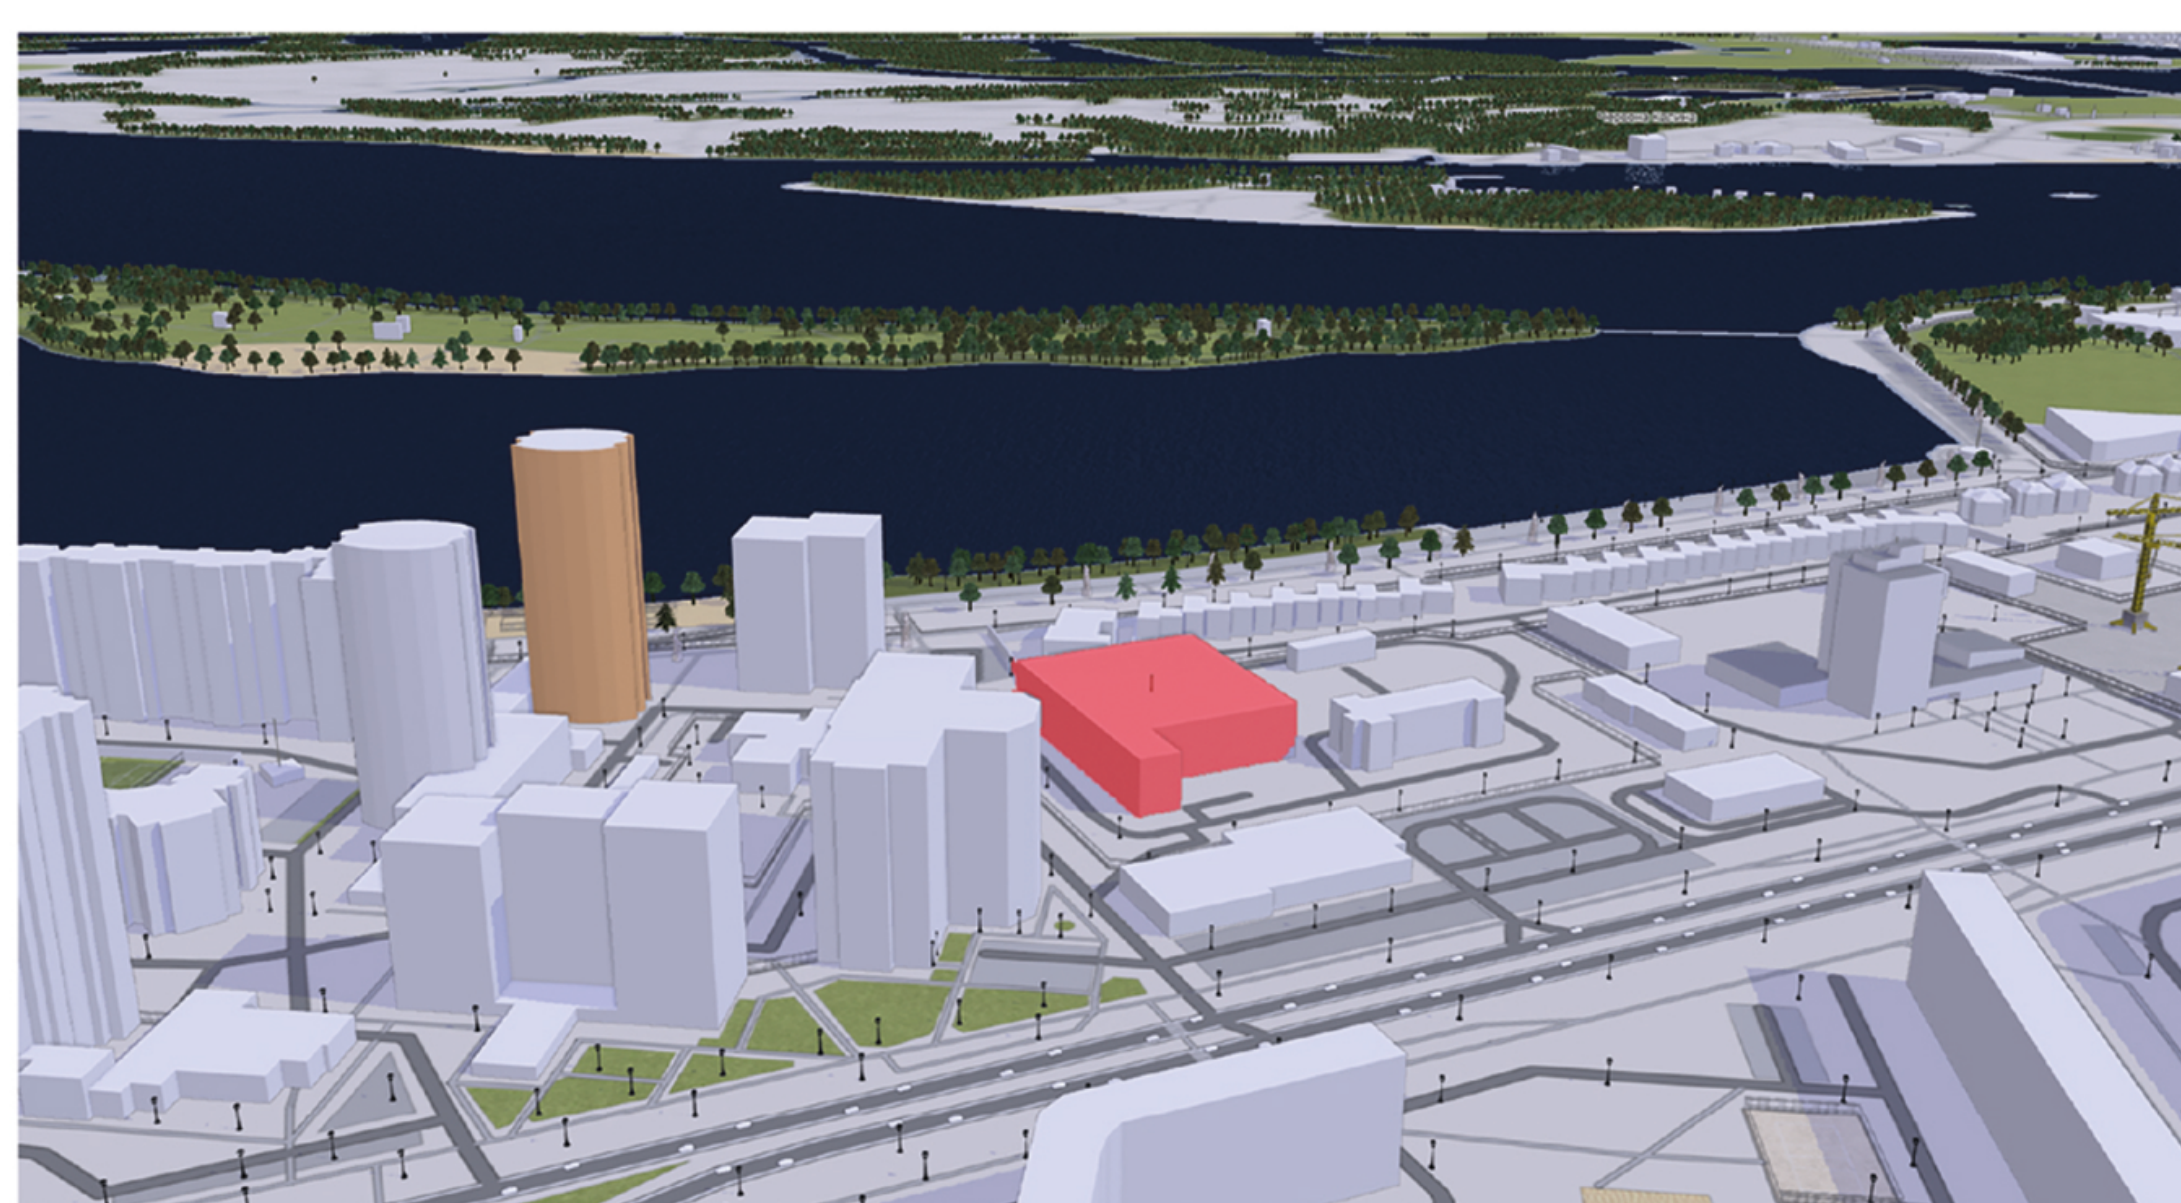

3. LOWERED PANELS

4. FULL-HEIGHT DIVIDED SPACE

50°30'16.32"N 30°30'41.19"E

Kiev / Ukraine

OPEN SPORTS HALL ATMOSPHERE

HOSPITAL ATMOSPHERE

Pulley movement

Pulley and counterweight details

SPORTS CENTER PLAN 1:200

FIELD HOSPITAL PLAN 1:200

SITE PLAN 1:500

SECTION A-A 1:200

SECTION A-A 1:200

SECTION B-B 1:200

SECTION B-B 1:200

ELEVATION A 1:200