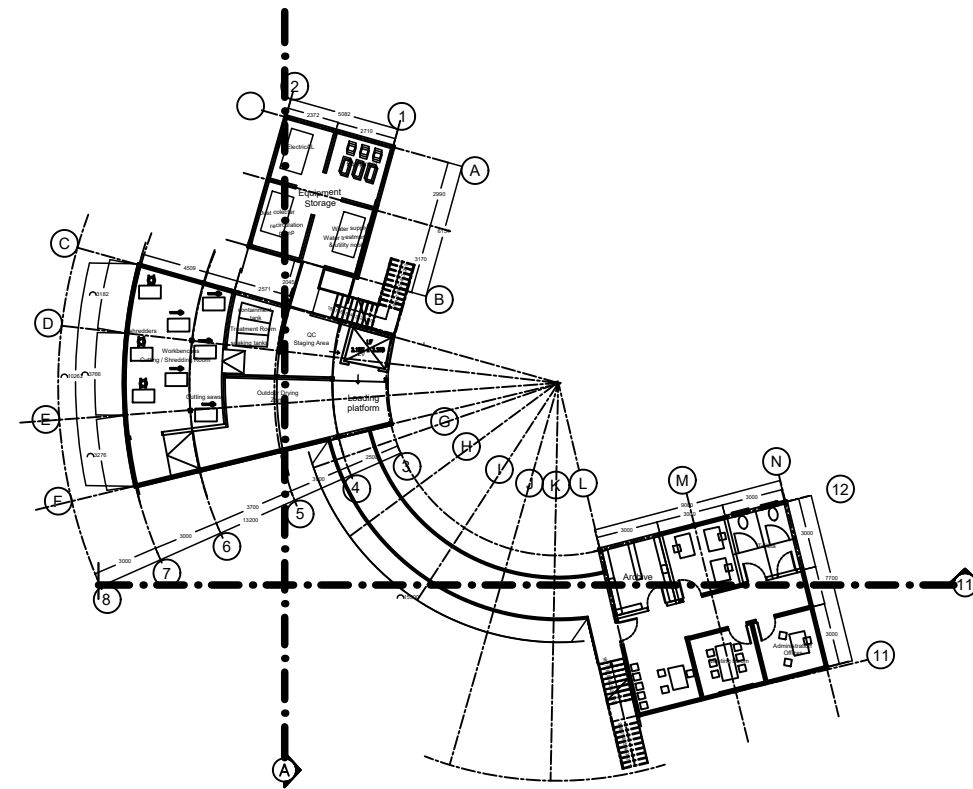

ROOF PLAN

FIRST FLOOR

scale 1:300

DRAWN BY: SALAH ABDELWAHAB IBRAHIM MOHAMED

STUDENT ID: 202405010048

SUBJECT: STUDIO 4

DRAWING TITLE: ROOF PLAN

SCALE: 1:300