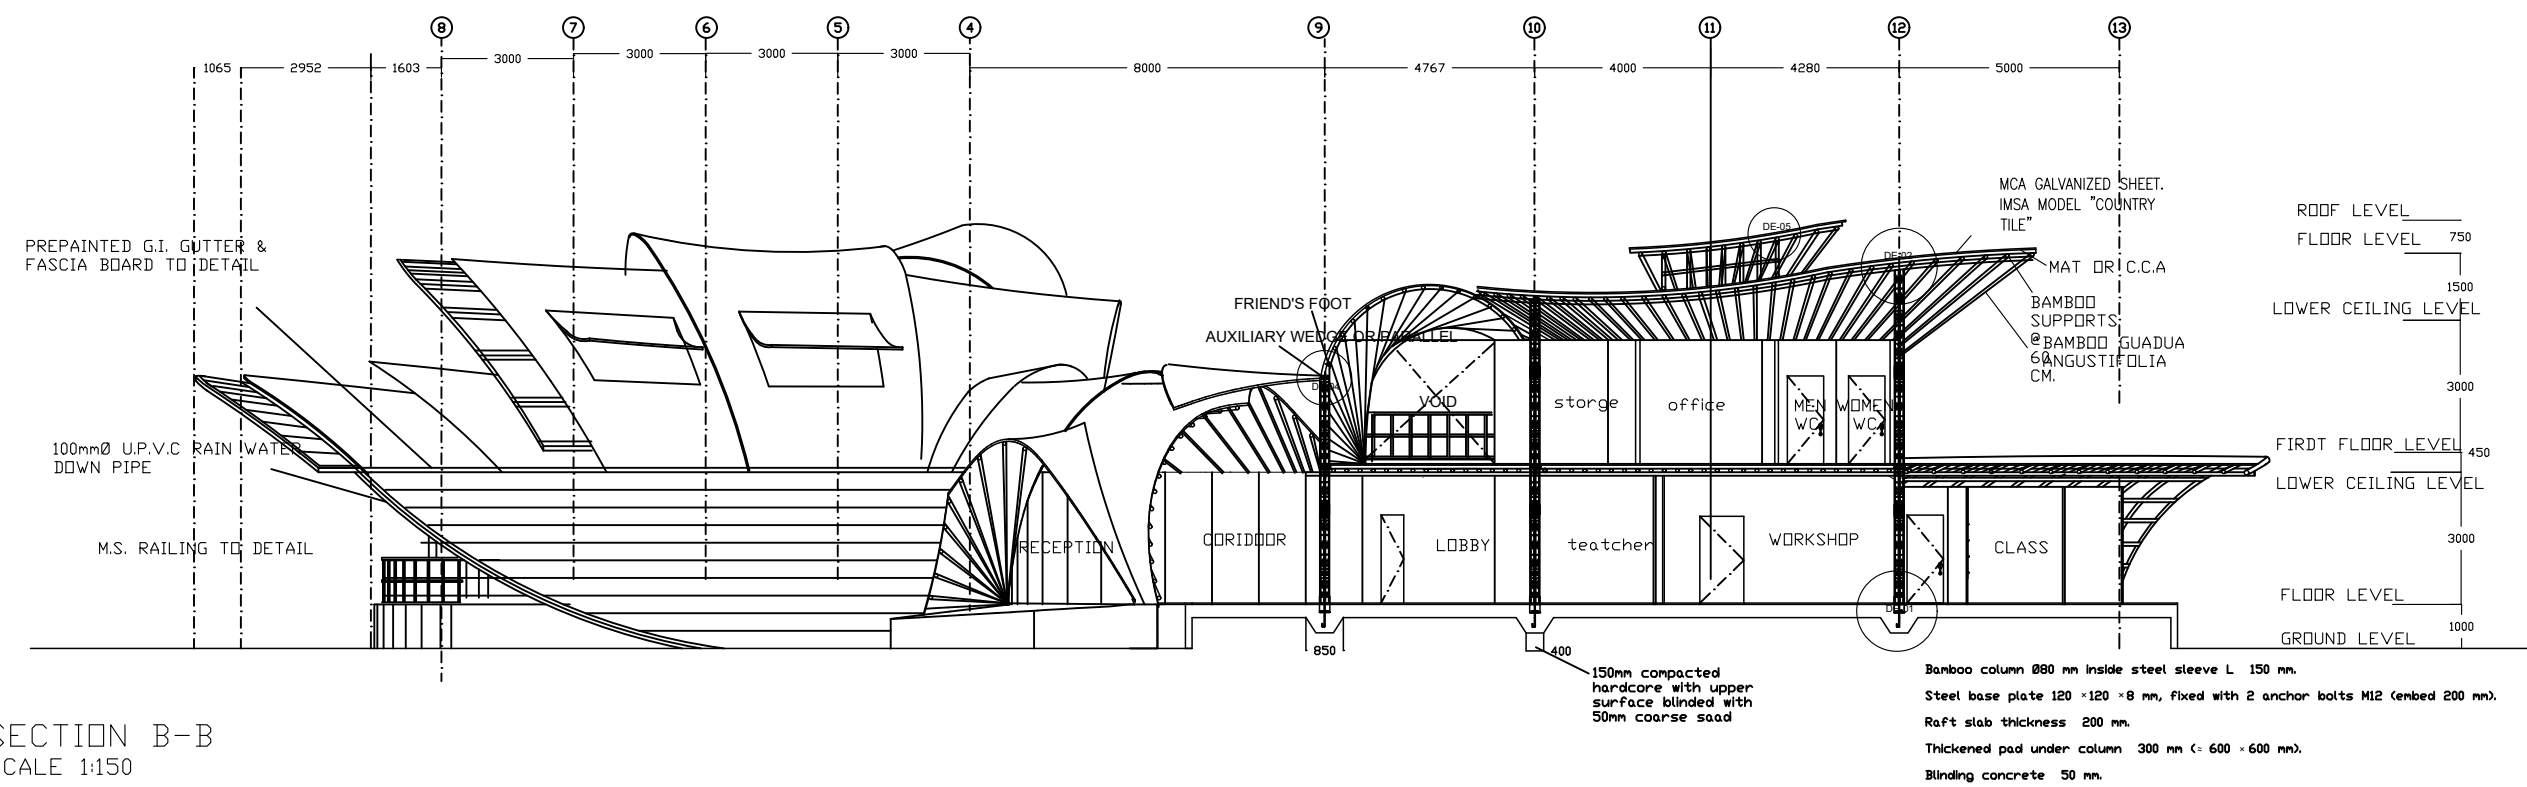

SECTION A-A
SCALE 1:150

SECTION B-B
SCALE 1:150

DRAWN BY: SALAH ABDELWAHAB IBRAHIM MOHAMED
 STUDENT ID: 202405010048
 SUBJECT: STUDIO 4

DRAWING TITLE: SECTION A & B
 SCALE: 1:150
 CHECKED BY: MISS BRIDGET WILLIAM