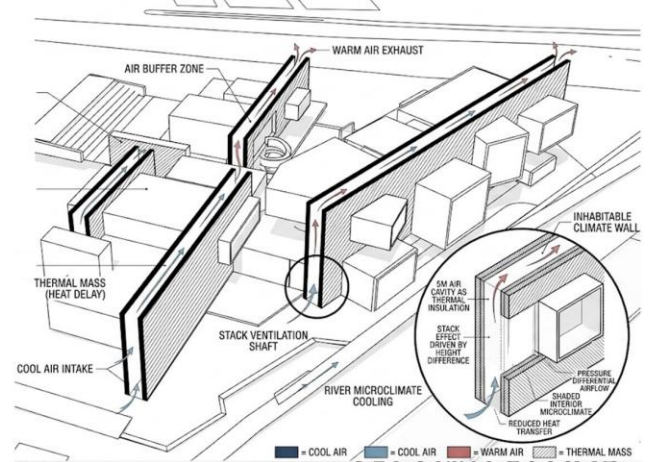

POROUS THERMAL WALL — WINDCATCHER + PASSIVE COOLING SYSTEM