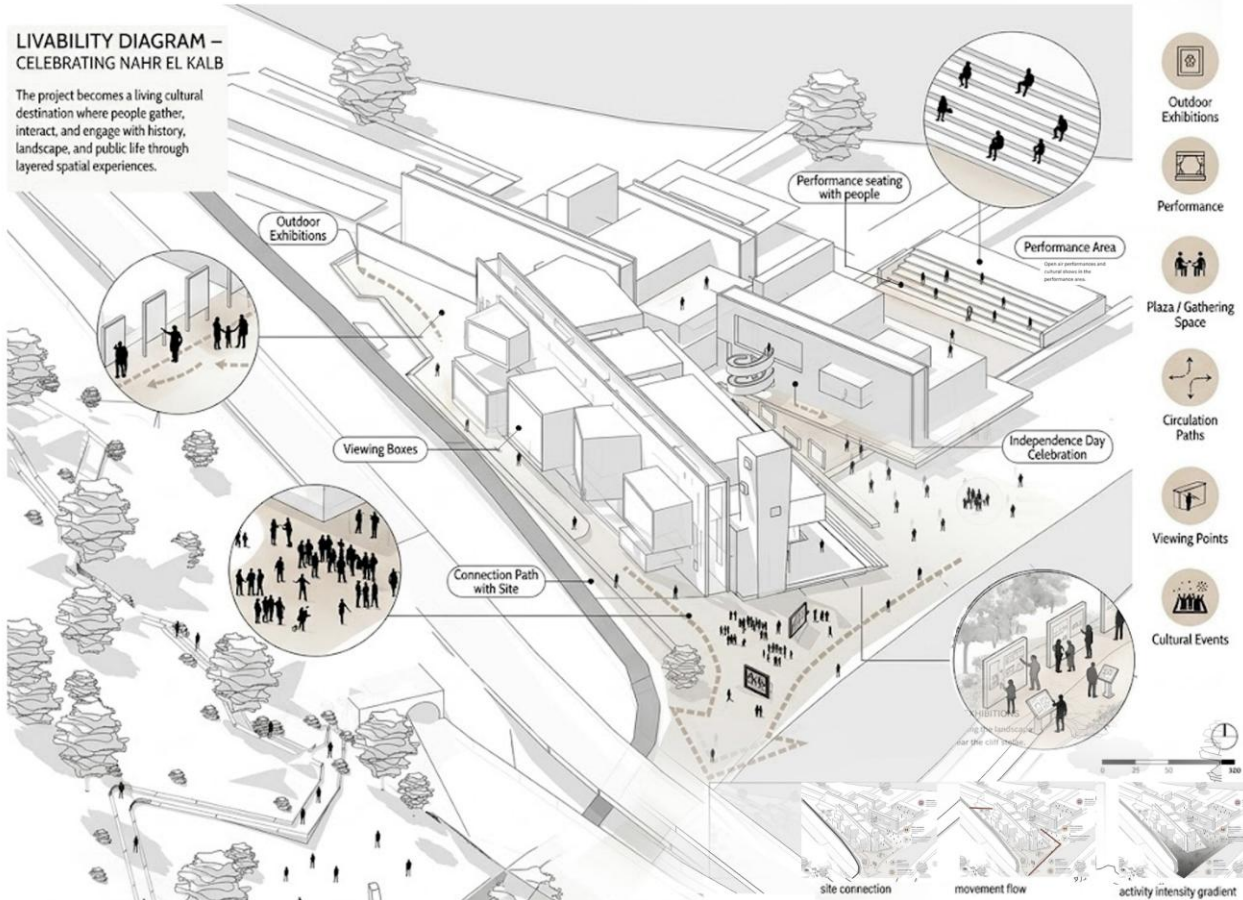

LIVABILITY DIAGRAM – CELEBRATING NAHR EL KALB