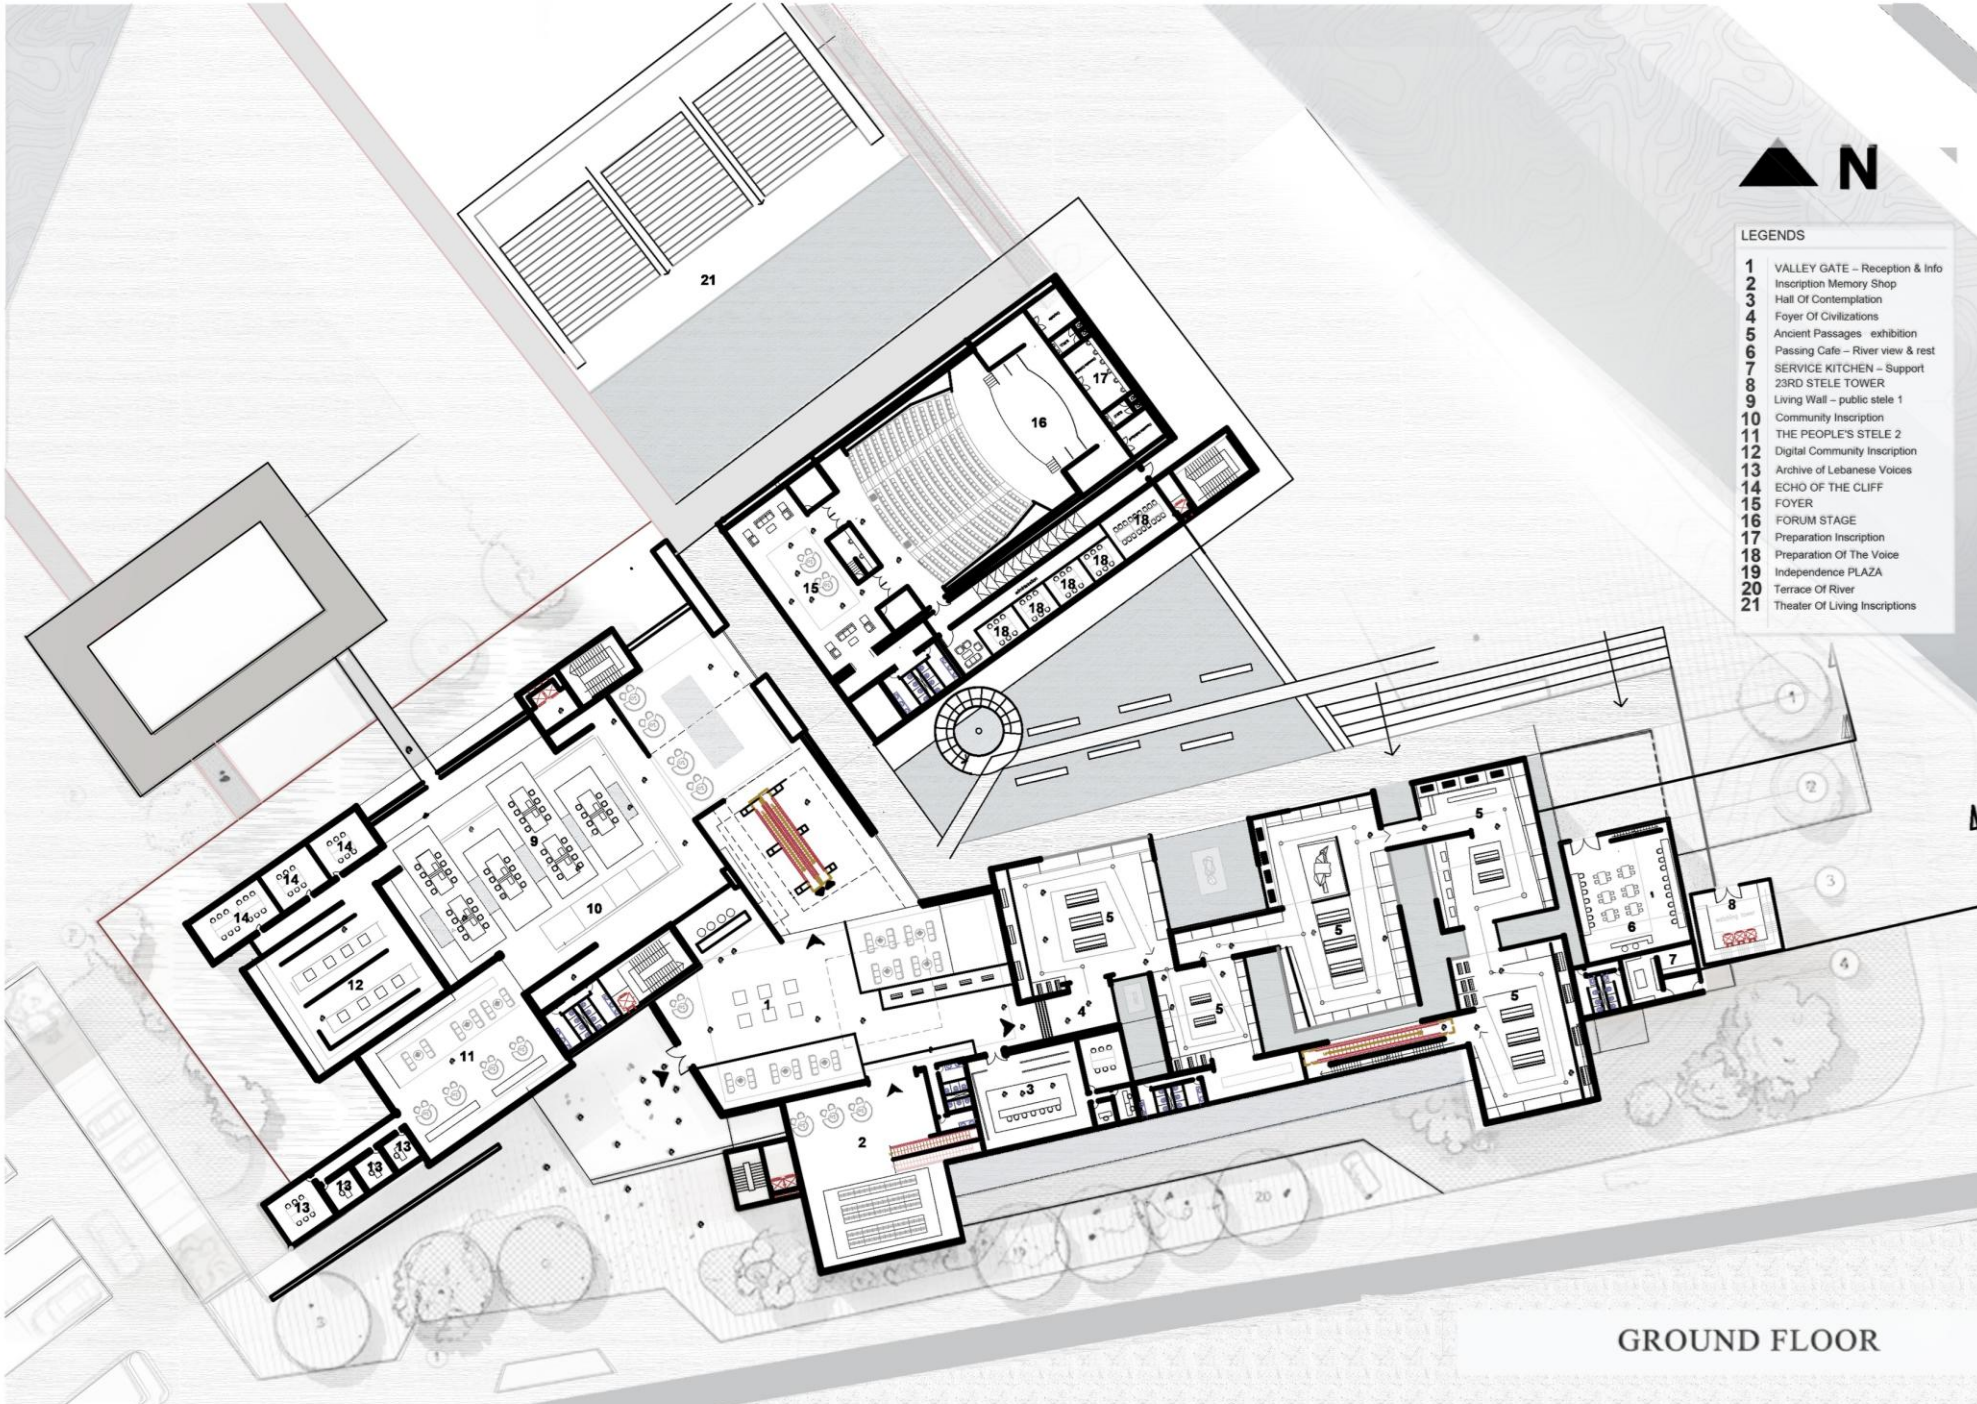

LEGENDS

- 1 VALLEY GATE – Reception & Info
- 2 Inscription Memory Shop
- 3 Hall Of Contemplation
- 4 Foyer Of Civilizations
- 5 Ancient Passages - exhibition
- 6 Passing Cafe – River view & rest
- 7 SERVICE KITCHEN – Support
- 8 23RD STELE TOWER
- 9 Living Wall – public stele 1
- 10 Community Inscription
- 11 THE PEOPLE'S STELE 2
- 12 Digital Community Inscription
- 13 Archive of Lebanese Voices
- 14 ECHO OF THE CLIFF
- 15 FOYER
- 16 FORUM STAGE
- 17 Preparation Inscription
- 18 Preparation Of The Voice
- 19 Independence PLAZA
- 20 Terrace Of River
- 21 Theater Of Living Inscriptions

GROUND FLOOR