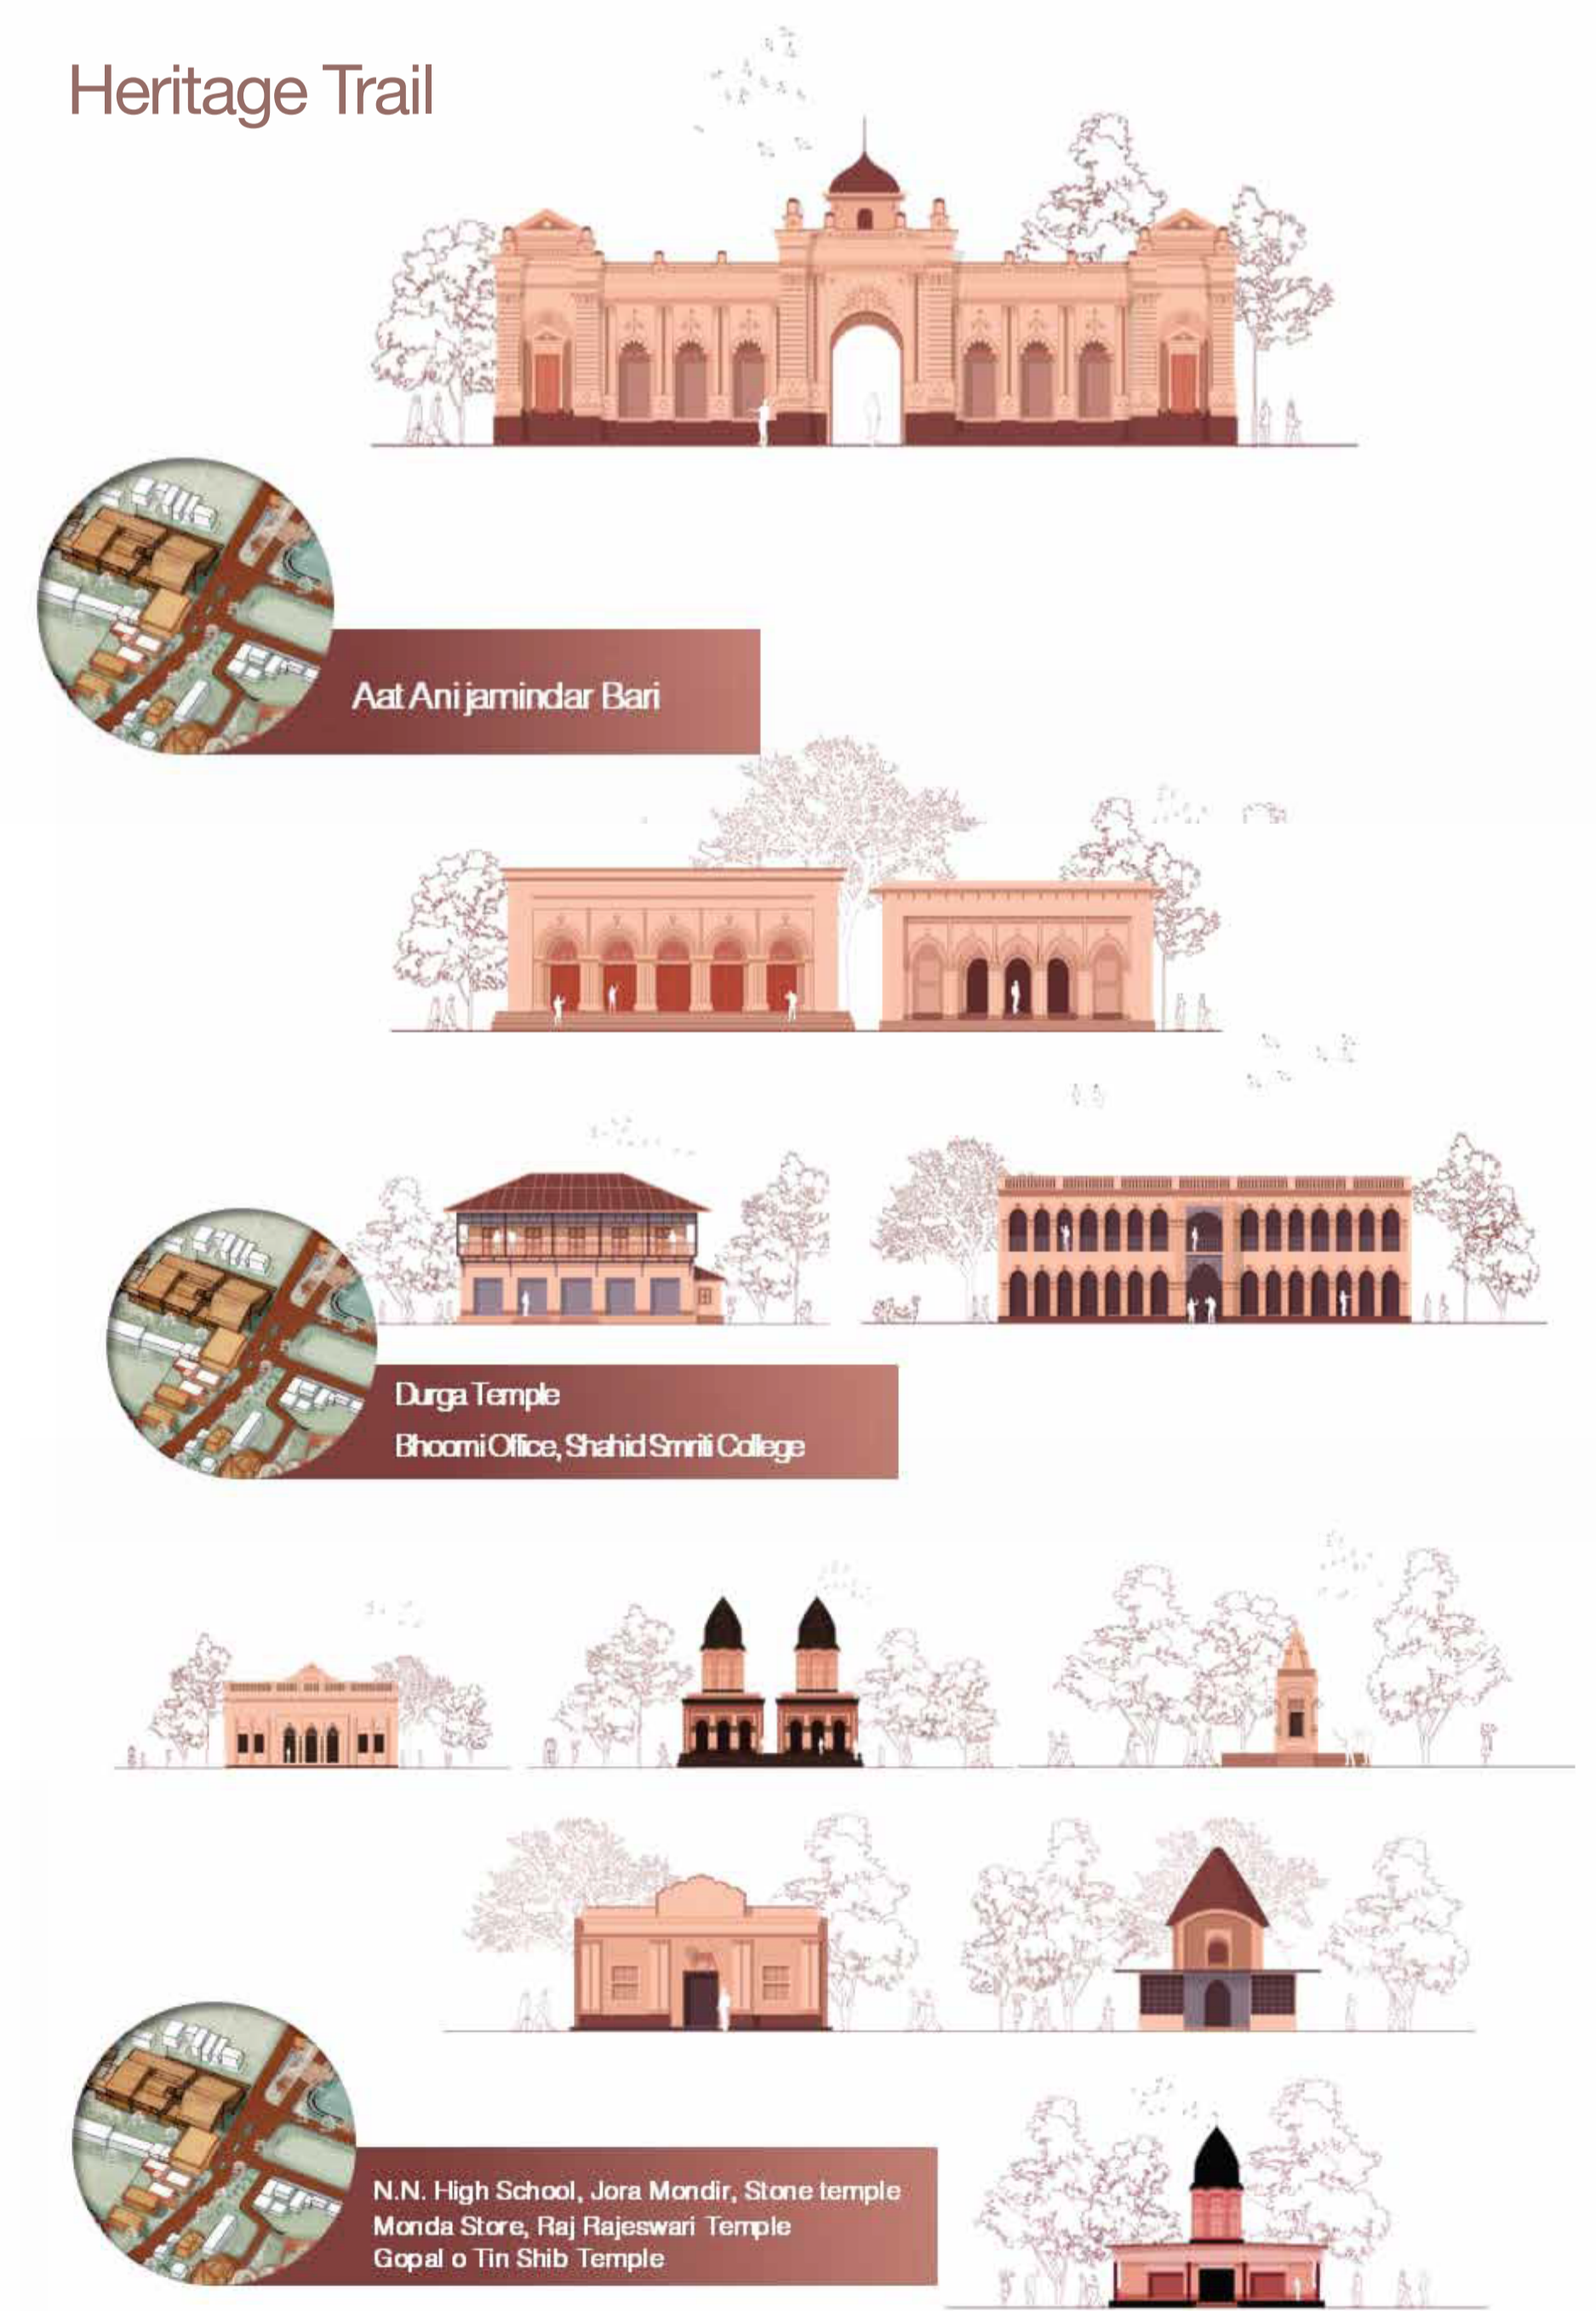

A

- 1. Mosque
- 2. Community Center Plaza Ghat
- 3. Ghat
- 4. Heritage Trail
- 5. Commercial Plaza

B

- 1. Interpretation Center
- 2. Boat Club
- 3. Proposed Commercial Zone

C

- 1. Muktagacha Jamindar Bari
- 2. Pathorer Mondir
- 3. Raj Rajeswari Mondir
- 4. Shahid Smriti College
- 5. Accommodation
- 6. Bhoomi Office
- 7. Gopal O Tin Shib Temple
- 8. 56 Prohar Math and Temple
- 9. Jora Kali Temple

Conceptual Framwork

Heritage Trail

Interpretation Center

Community Center x Bishnusagar

Accommodation