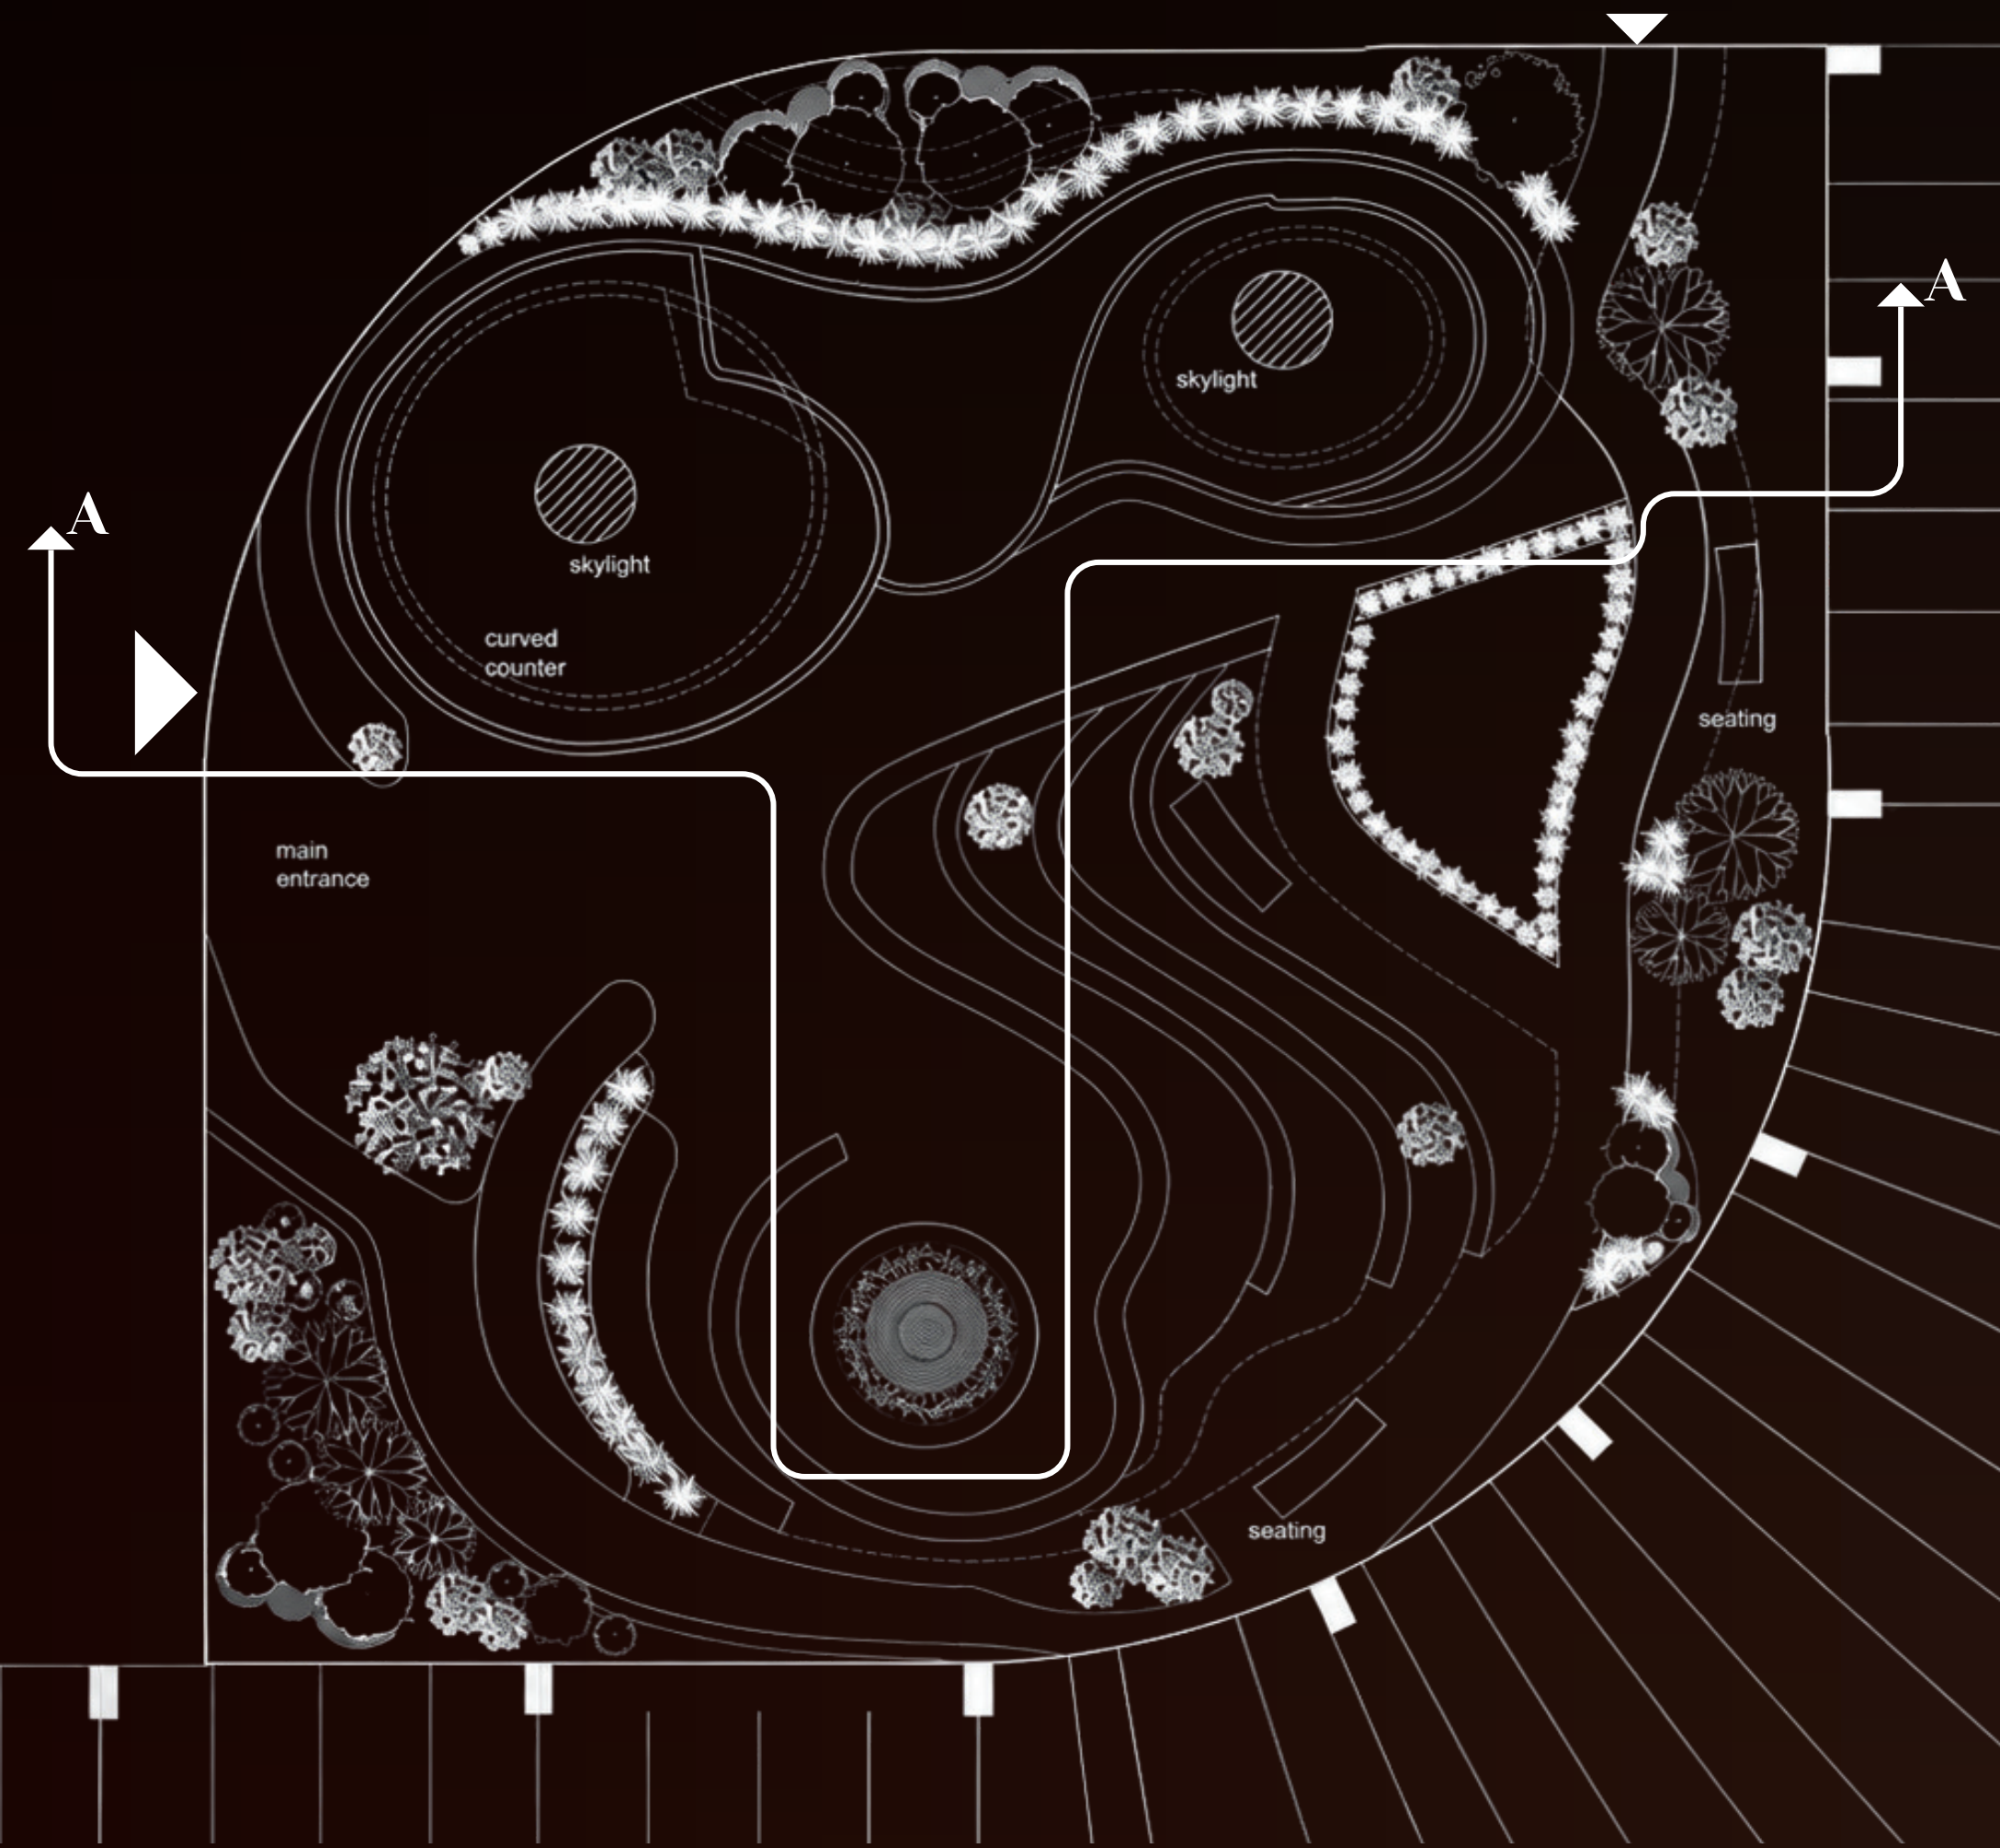

LAND SCAPE

PLAN SCALE 1:50

CONCEPT STATEMENT

THE LANDSCAPE DESIGN IS INSPIRED BY A MODERN MOROCCAN STYLE. BLENDING TRADITIONAL MOROCCAN ELEMENTS WITH CONTEMPORARY SIMPLICITY. THE CONCEPT FOCUSES ON CREATING A WARM, VIBRANT, AND INVITING OUTDOOR EXPERIENCE WHILE MAINTAINING A CLEAN AND MODERN AESTHETIC.

materials

PLANTS TYPE

ELEMENTS

3D SHOTS

SECTION A-A SCALE 1:50