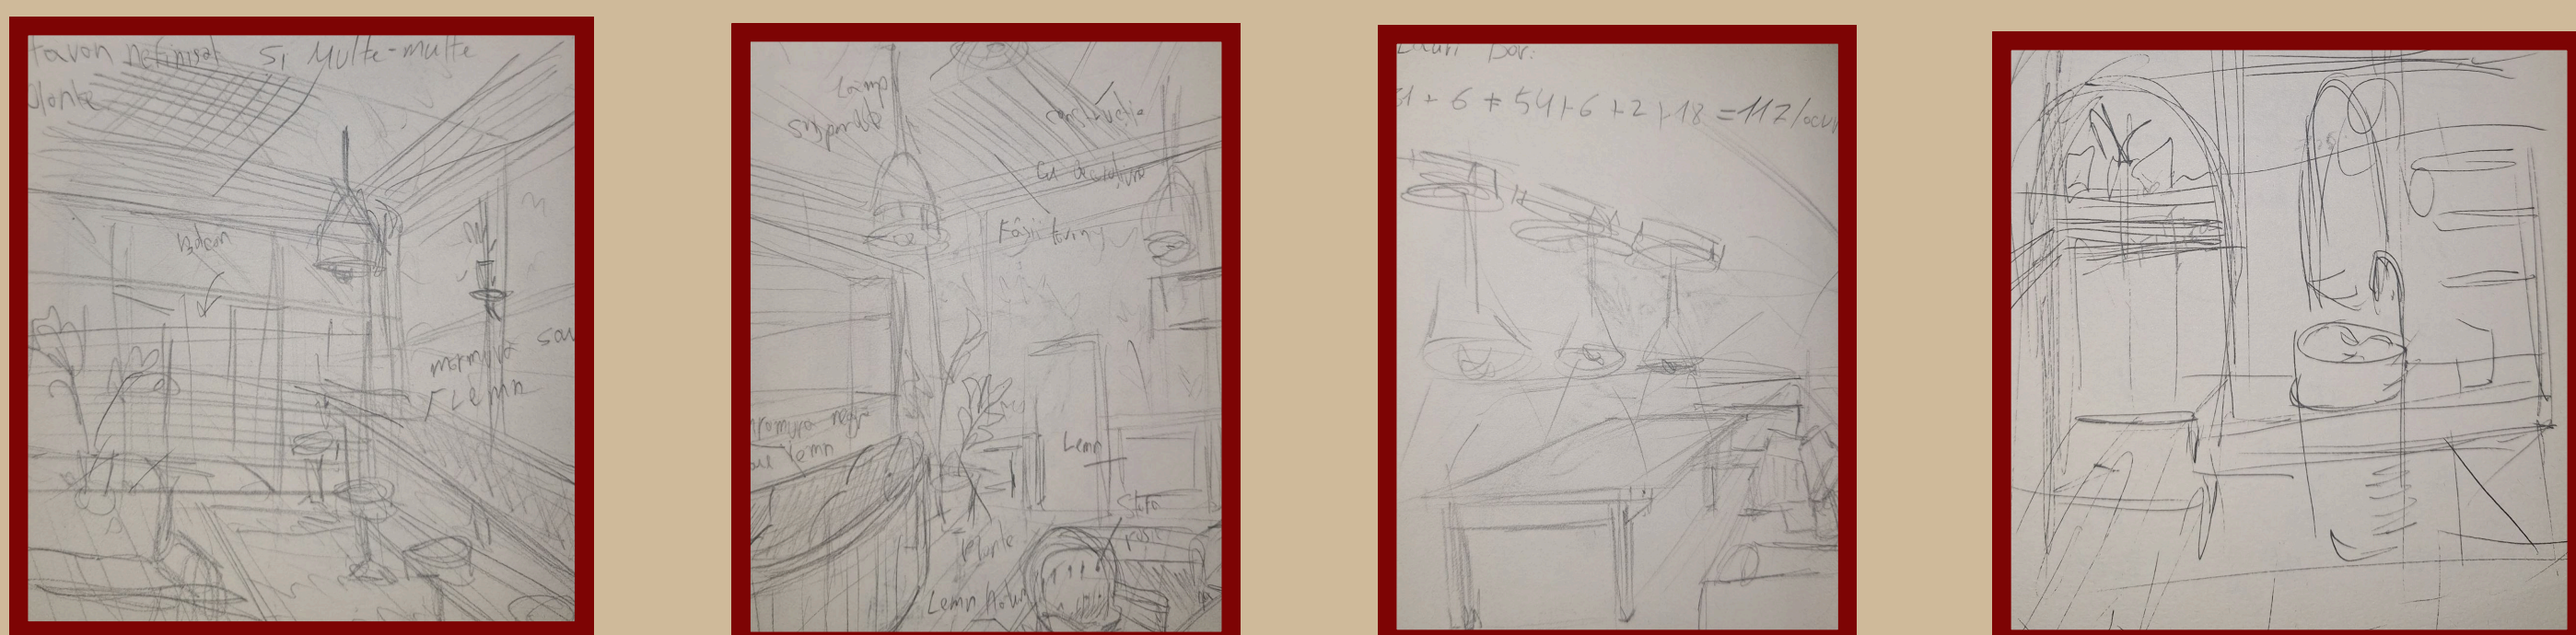

"MidNight Pub"

Perspective 1

Layout plan sc 1 : 100

Made by: St. gr. DIN - 241 Croitoru Ionuț
Verified: Plămădeală Stela
Technical University of Moldova

Ceiling plan sc 1 : 100

Floor plan sc 1 : 100

Sec A - A sc 1 : 100

Concepts and sketch

Sec B - B sc 1 : 100

Perspective 2

Perspective 3

Perspective 4

Perspective 5

Perspective 6