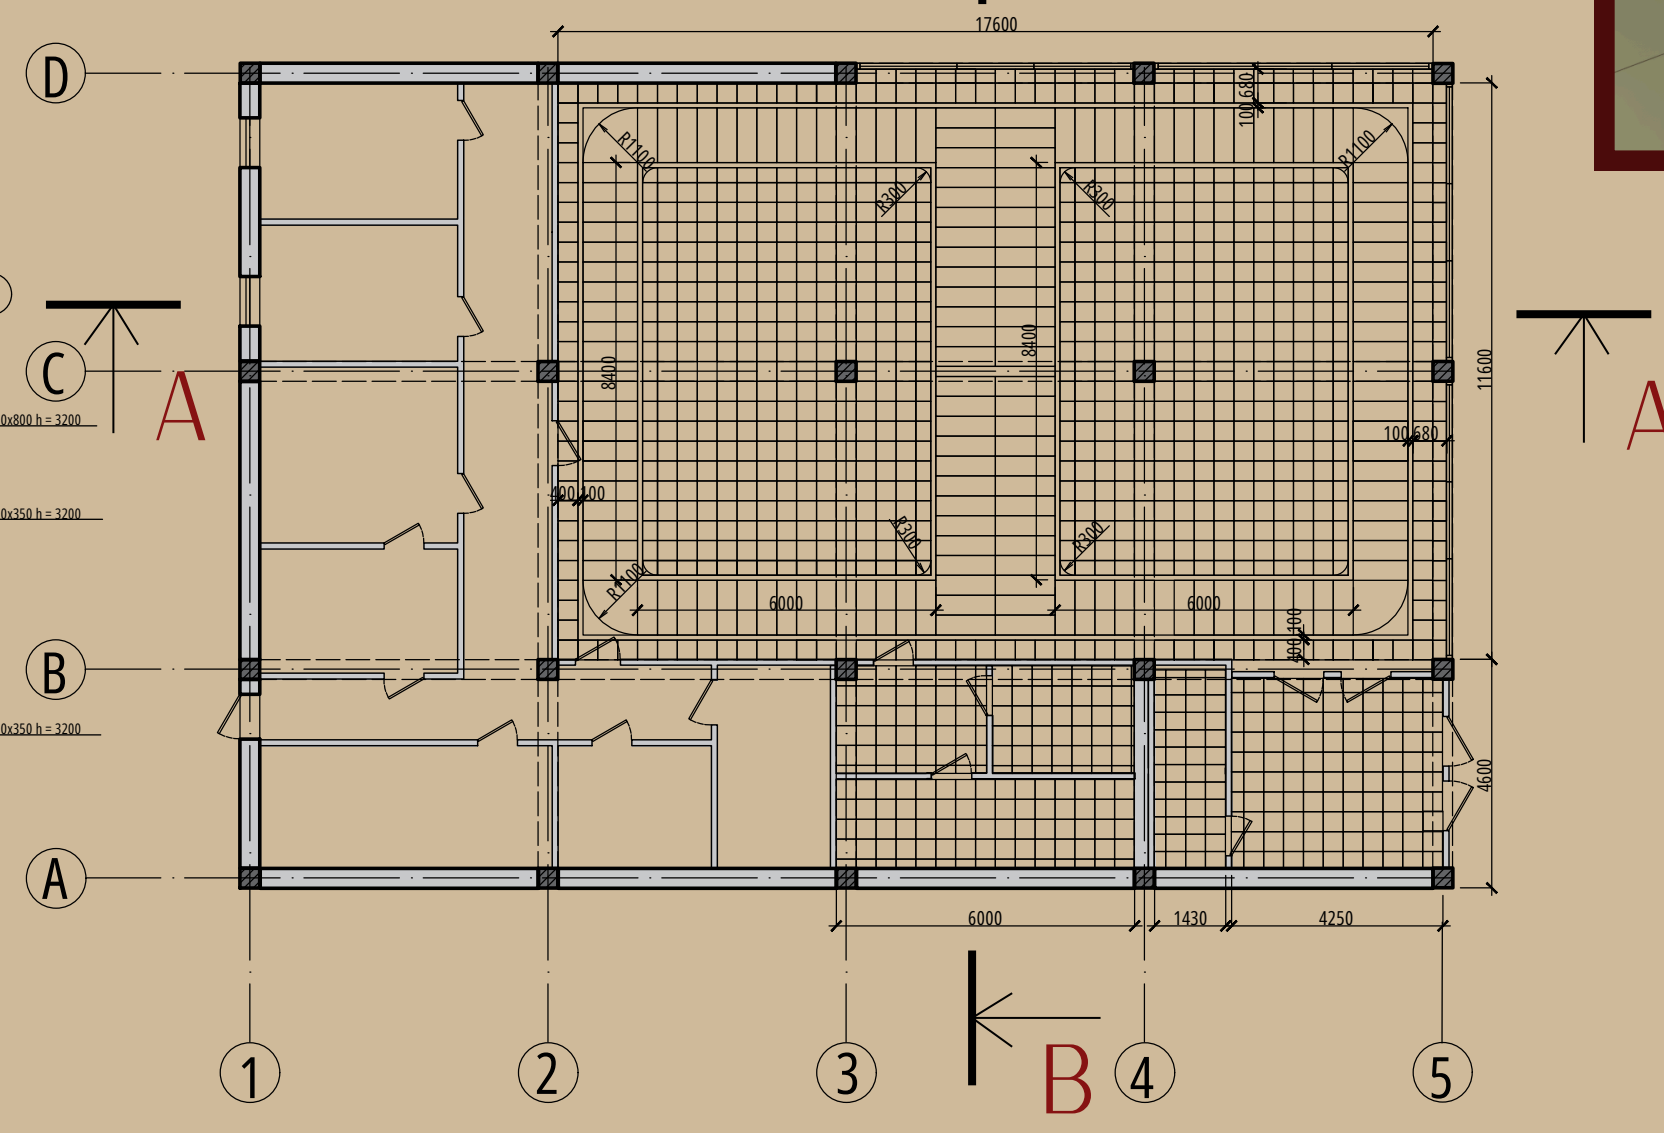

"MidNight Pub"

Perspective 1

Layout plan sc 1 : 100

Made by: St. gr. DIN - 241 Croitoru Ionuț
Verified: Plămădeală Stela
Technical University of Moldova

Ceiling plan sc 1 : 100

Floor plan sc 1 : 100

Sec A - A sc 1 : 100

Concepts and sketch

Sec B - B sc 1 : 100

Perspective 2

Perspective 3

Perspective 4

Perspective 5

Perspective 6