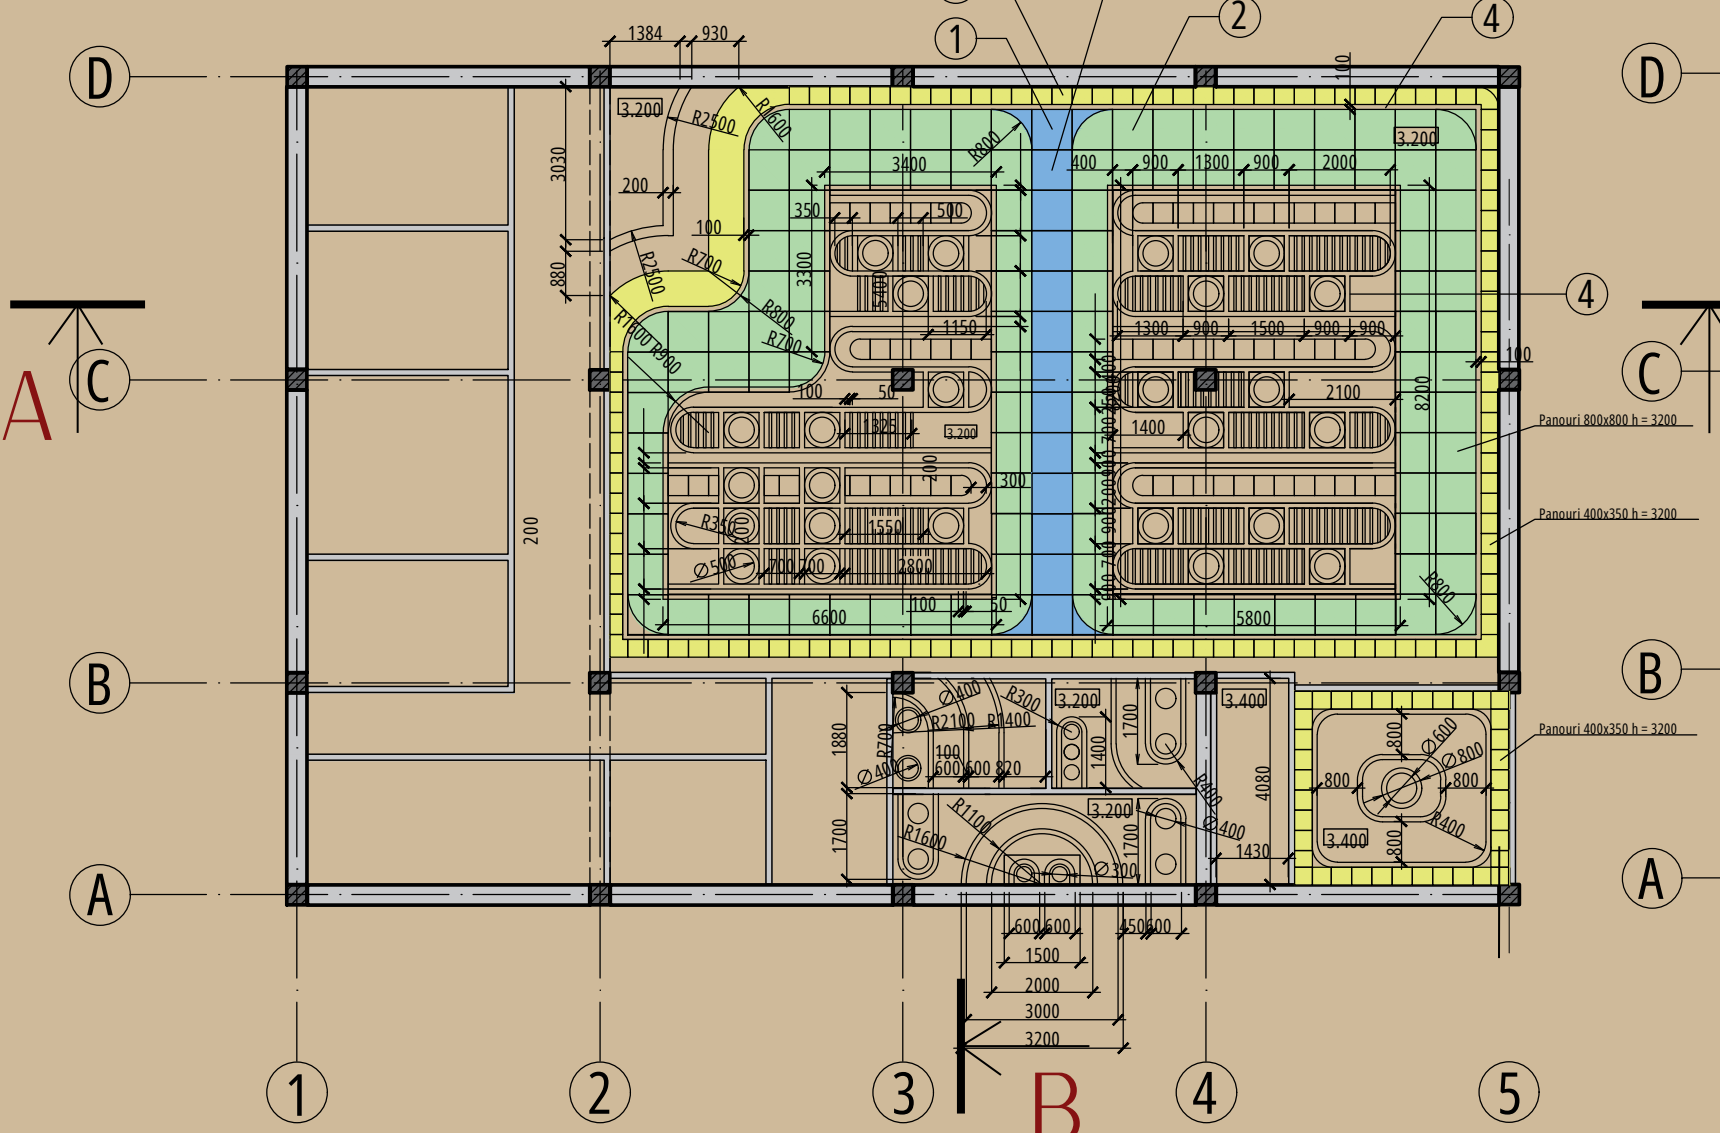

"MidNight Pub"

Perspective 1

Layout plan sc 1 : 100

Made by: St. gr. DIN - 241 Croitoru Ionuț
Verified: Plămădeală Stela
Technical University of Moldova

Ceiling plan sc 1 : 100

Floor plan sc 1 : 100

Sec A - A sc 1 : 100

Concepts and sketch

Sec B - B sc 1 : 100

Perspective 2

Perspective 3

Perspective 4

Perspective 5

Perspective 6