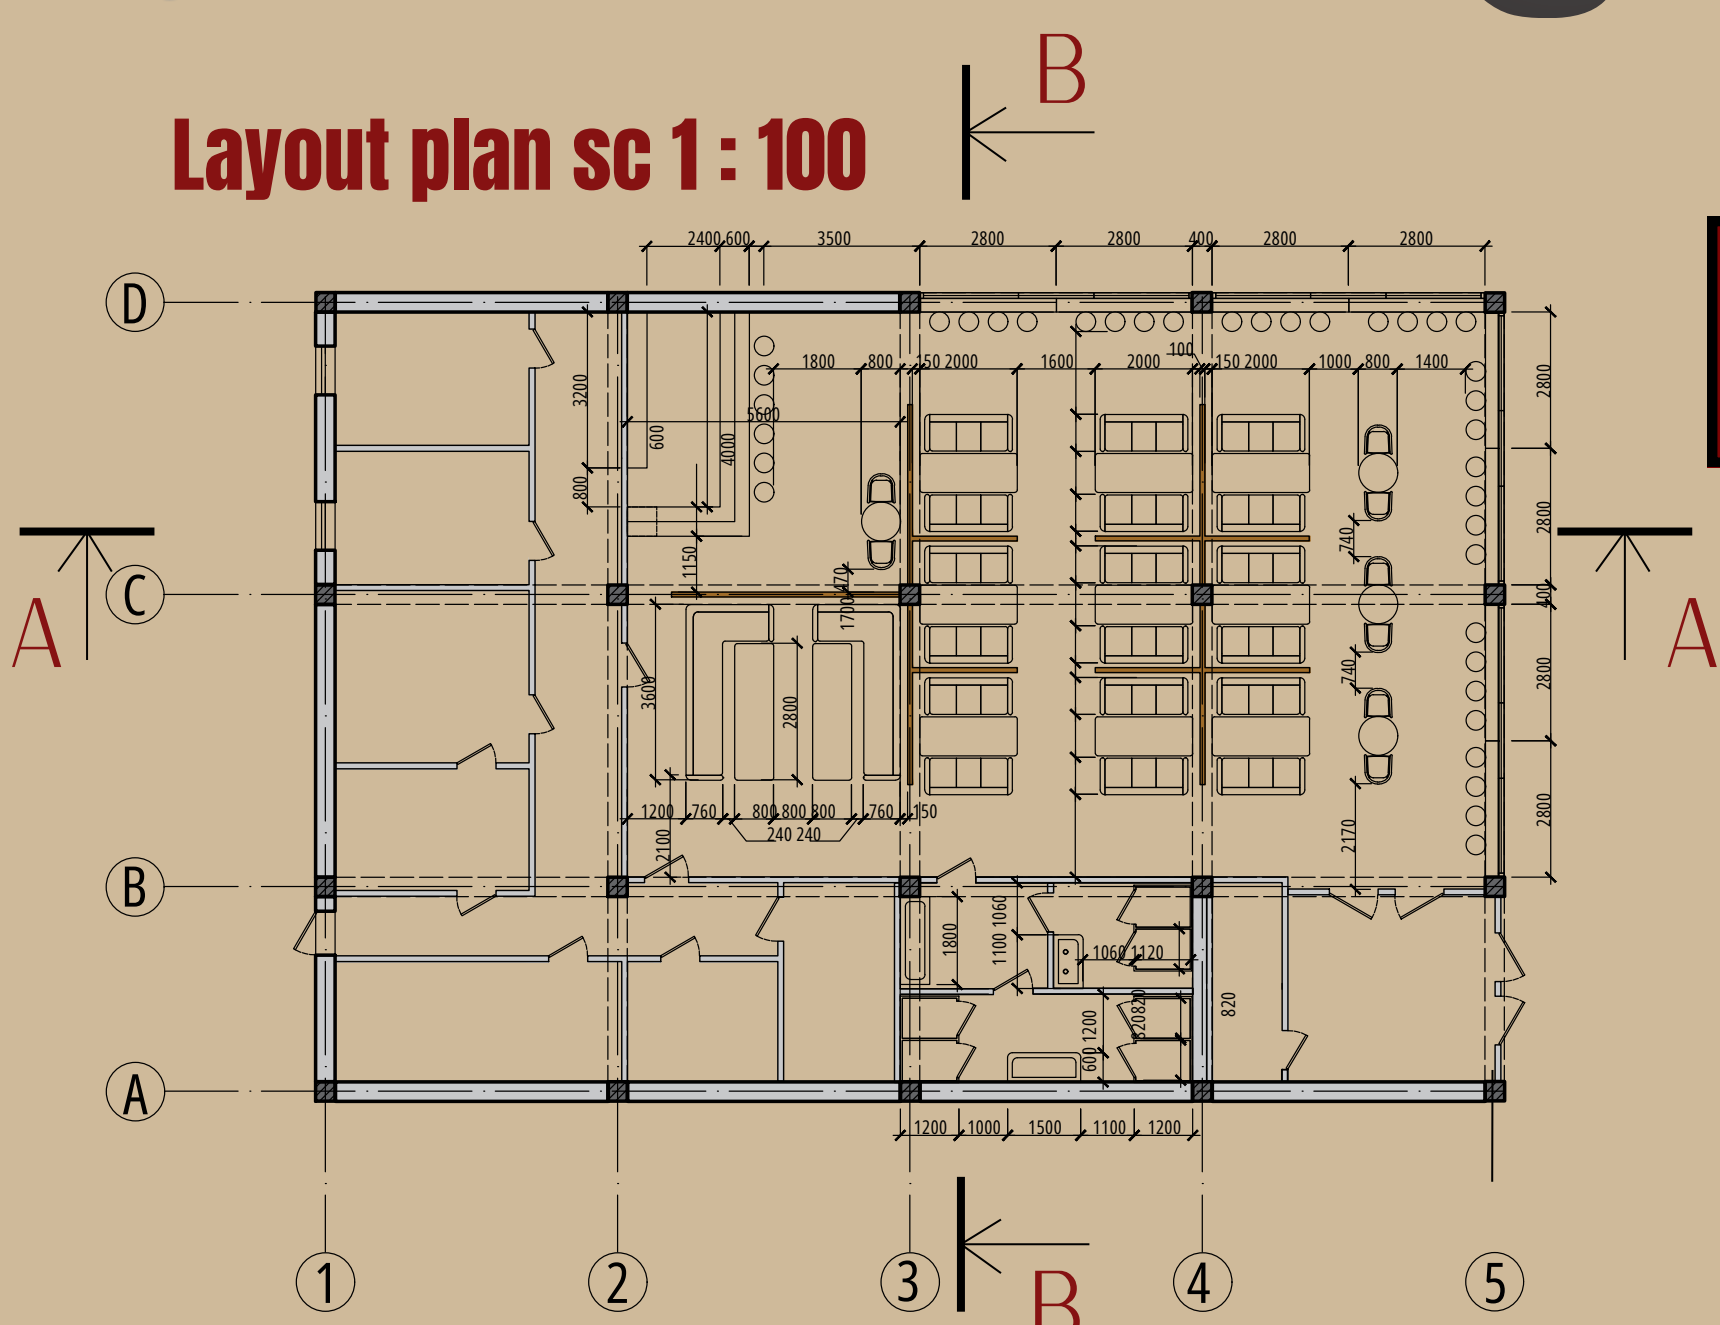

"MidNight Pub"

Perspective 1

Layout plan sc 1 : 100

Made by: St. gr. DIN - 241 Croitoru Ionuț
Verified: Plămădeală Stela
Technical University of Moldova

Ceiling plan sc 1 : 100

Floor plan sc 1 : 100

Sec A - A sc 1 : 100

Concepts and sketch

Sec B - B sc 1 : 100

Perspective 2

Perspective 3

Perspective 4

Perspective 5

Perspective 6