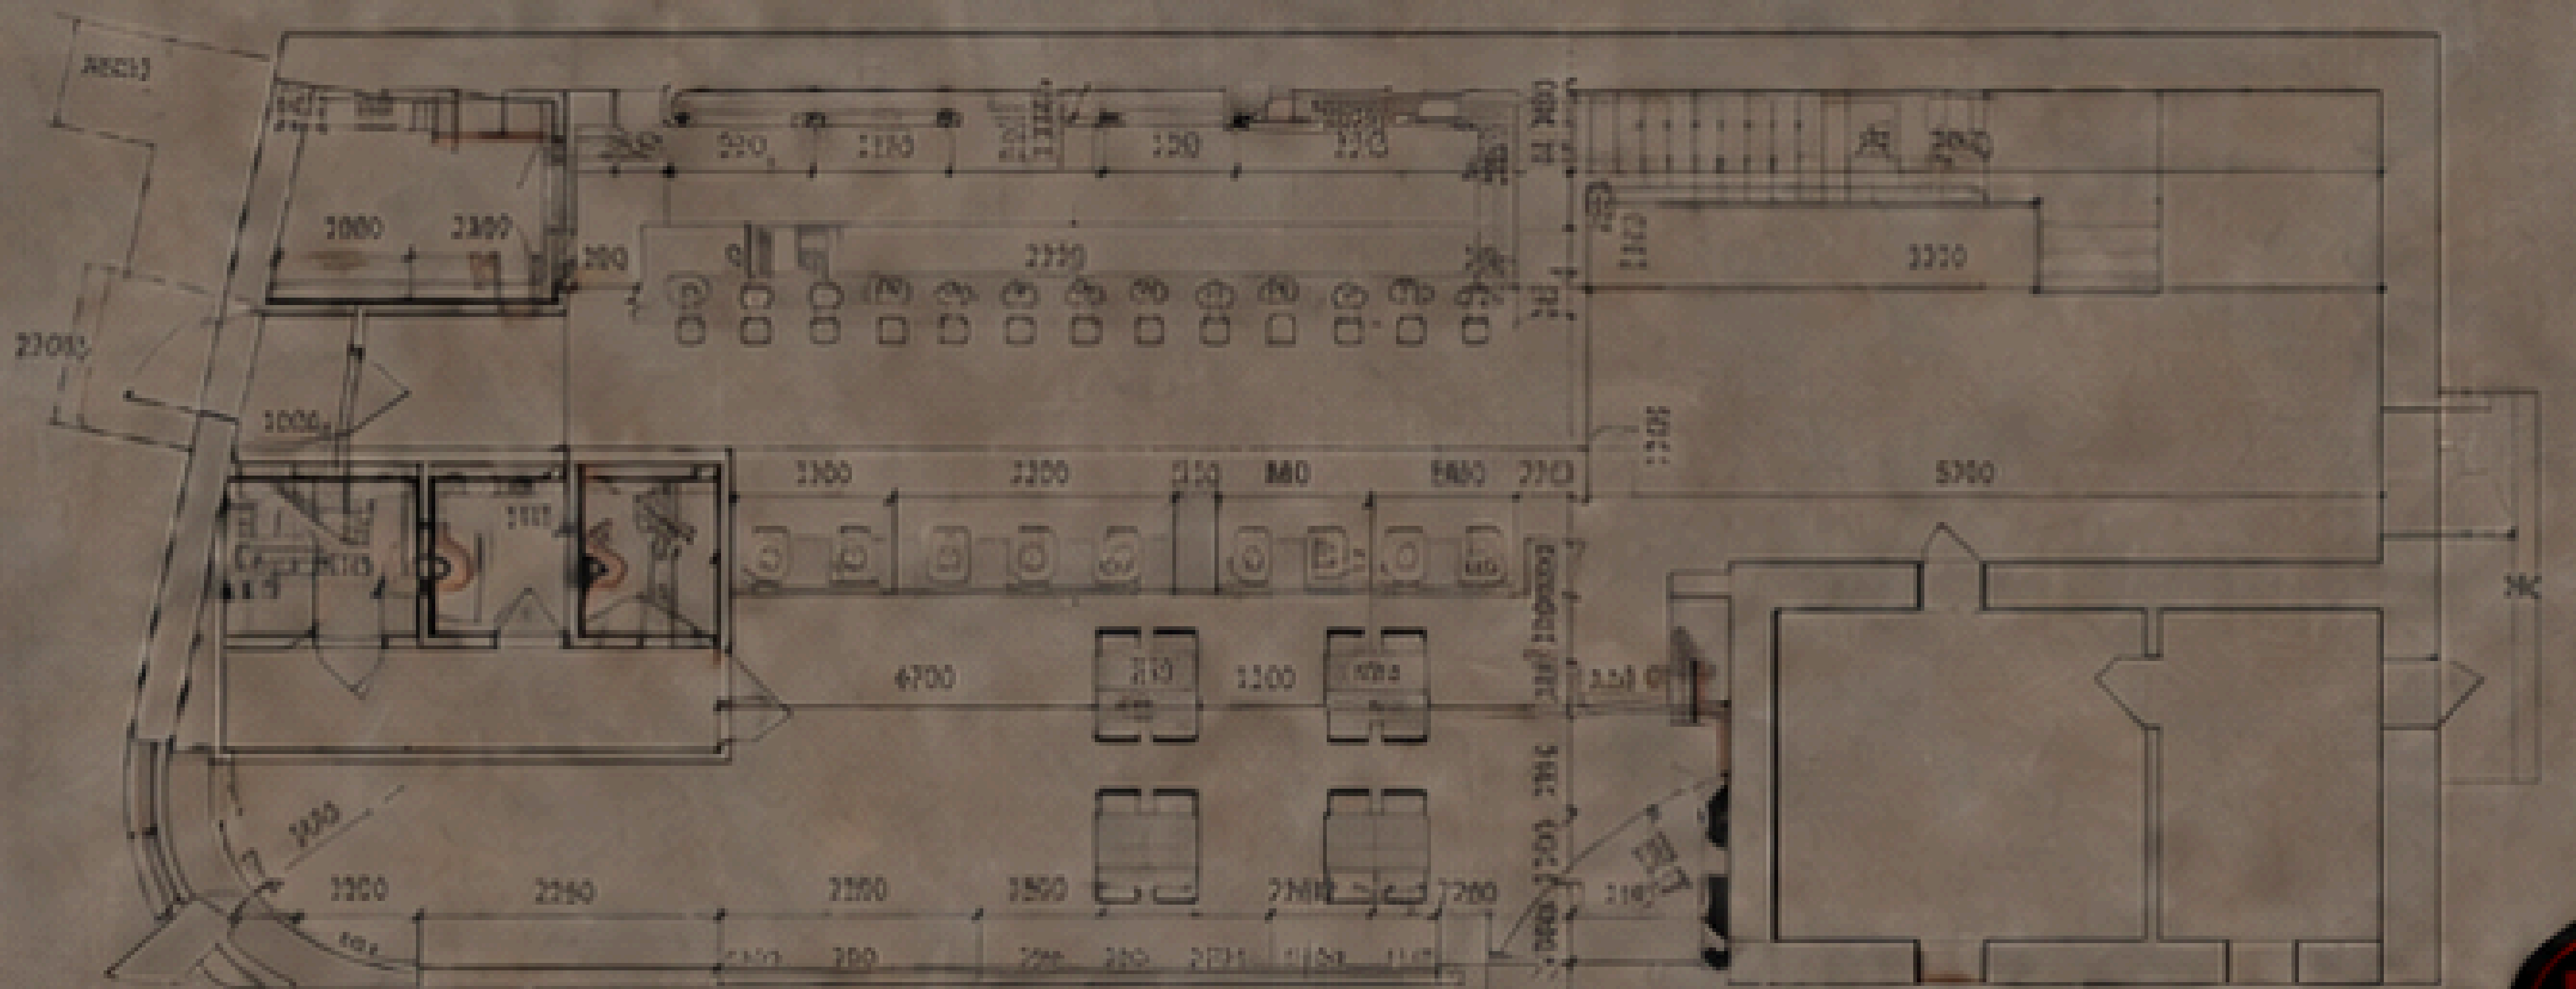

### CONCEPT

RED DRAMA is an atmospheric bar interior defined by dark brick, warm wood, black metal and expressive red accents. The design combines intimate lounge seating with communal areas and a performance stage, creating a flexible environment for music, conversation and nightlife. Rich materials and layered lighting deliver a bold, memorable experience.

### MATERIAL PALETTE

PERFORMANCE STAGE

LOUNGE SEATING

BAR & STAIRCASE

COMMUNAL TABLES

ADDITIONAL VIEW

### GROUND FLOOR FURNITURE PLAN

### UPPER FLOOR FURNITURE PLAN