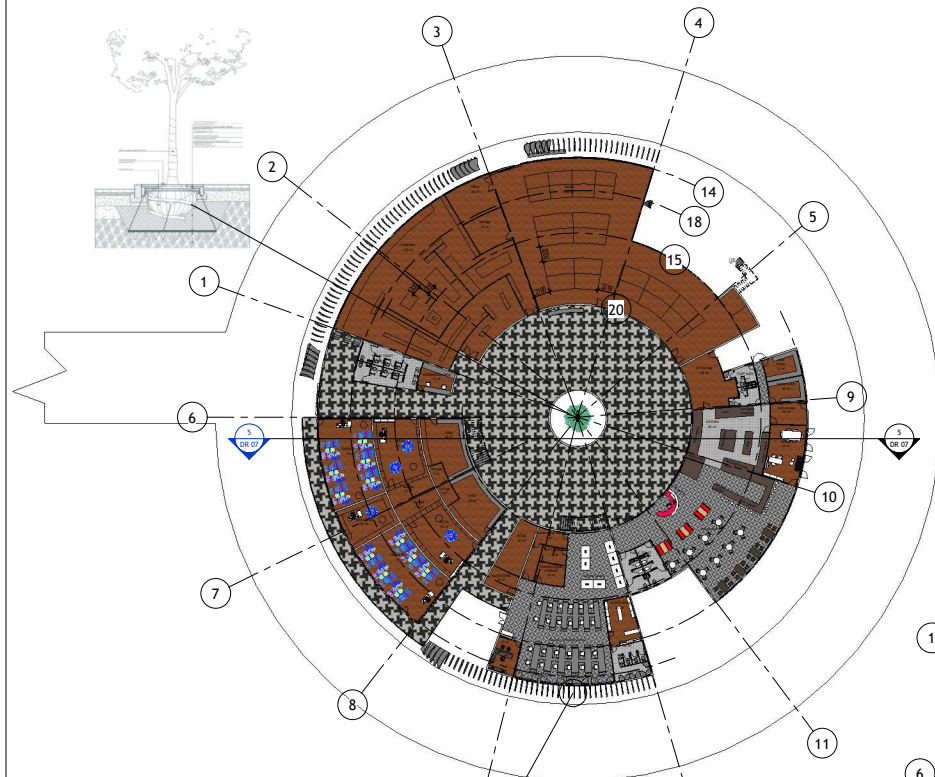

WOLLO UNIVERSITY  
KIOT CAMPUS

DEP. ARCHITECTURE

INTEGRATED DESIGN II  
INNOVATION CENTER

Project number	01
Date	JAN 12, 2026
Drawn by :	YOSEPH HILLIFE
Checked by	MR. DAWIT M. MR. FIKIR S. MR. NATNAEL

DR 06

Scale 1 : 300

1 Ground Floor Plan  
1 : 300

2 First Floor Plan  
1 : 300