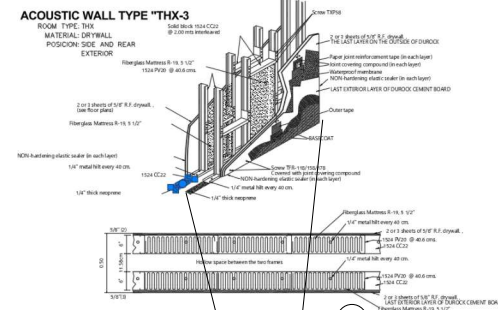

WOLLO UNIVERSITY  
KIOT CAMPUS

DEP. ARCHITECTURE

INTEGRATED DESIGN II  
INNOVATION CENTER

Project number	01
Date	JAN 12, 2026
Drawn by :	YOSEPH HILLIFE
Checked by	MR. DAWIT M. MR. FIKIR S. MR. NATNAEL

DR 06

Scale 1 : 300

1 Ground Floor Plan  
1 : 300

2 First Floor Plan  
1 : 300