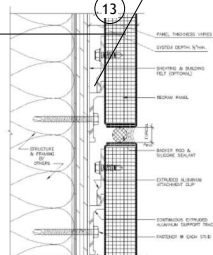

WOLLO UNIVERSITY  
KIOT CAMPUS

DEP. ARCHITECTURE

INTEGRATED DESIGN II  
INNOVATION CENTER

Project number	01
Date	JAN 12, 2026
Drawn by :	YOSEPH HILLIFE
Checked by	MR. DAWIT M. MR. FIKIR S. MR. NATNAEL

DR 06

Scale 1 : 300

1 Ground Floor Plan  
1 : 300

2 First Floor Plan  
1 : 300