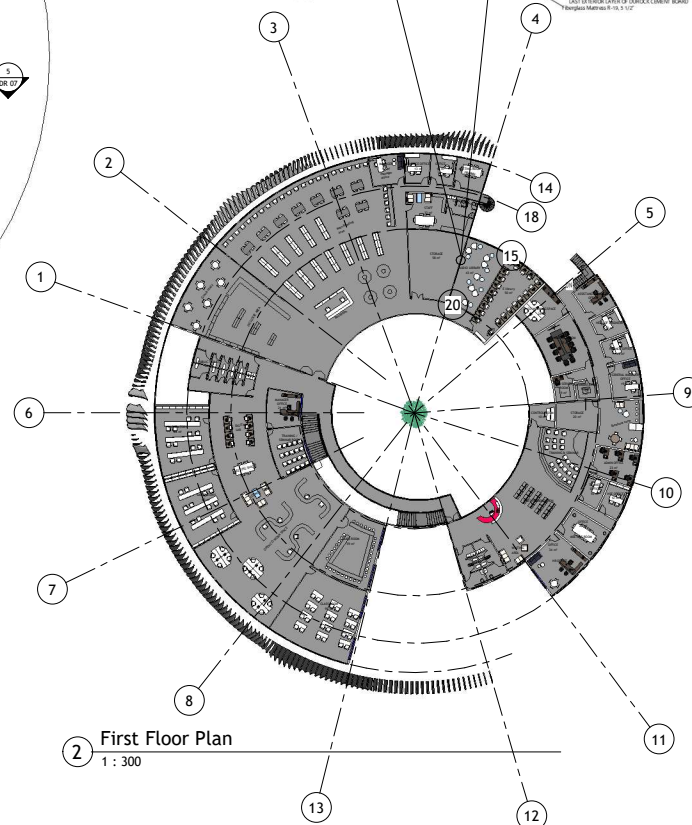

WOLLO UNIVERSITY  
KIOT CAMPUS

DEP. ARCHITECTURE

INTEGRATED DESIGN II  
INNOVATION CENTER

Project number	01
Date	JAN 12, 2026
Drawn by :	YOSEPH HILLIFE
Checked by	MR. DAWIT M. MR. FIKIR S. MR. NATNAEL

DR 06

Scale 1 : 300

1 Ground Floor Plan  
1 : 300

2 First Floor Plan  
1 : 300