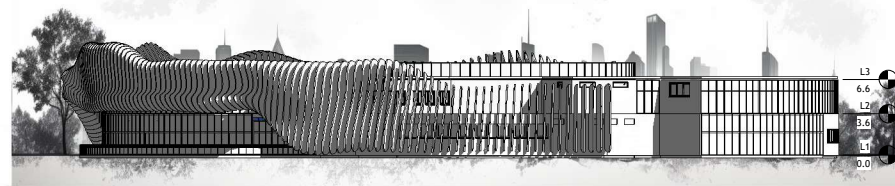

WOLLO UNIVERSITY  
KIOT CAMPUS

DEP. ARCHITECTURE

INTEGRATED DESIGN II  
INNOVATION CENTER

Project number	01
Date	JAN 12, 2026
Drawn by :	YOSEPH HILLIFE
Checked by	MR. DAWIT M. MR. FIKIR S. MR. NATHAEL

DR 07

Scale 1 : 200

① Front Side Elevation  
1 : 200

④ Right Side Elevation  
1 : 200

③ Left Side Elevation  
1 : 200

② Rare Side Elevation  
1 : 200

⑤ 3D View