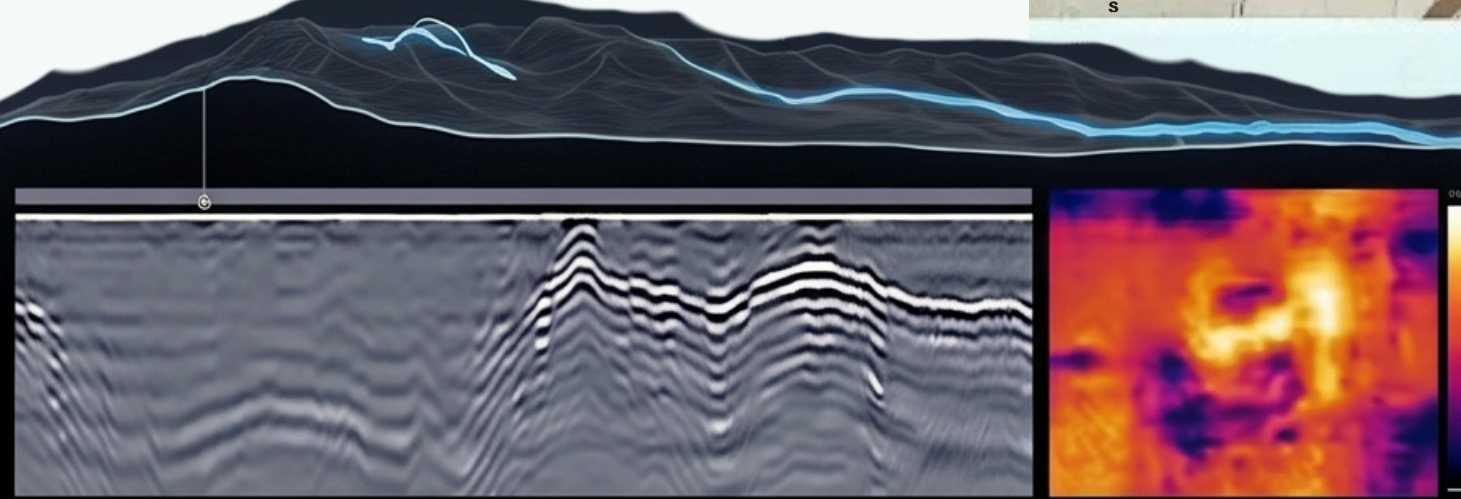

# ARSENAL SITE: DIAGNOSTIC ATLAS OF HISTORICAL & ECOLOGICAL TRAUMA

Subterranean Trauma

HEATMAP

Conceptual Subterranean Section: An abstract visualization of hidden historical and ecological trauma. Red hotspots denote potential clandestine mass graves and soil contamination, dictating non-invasive remediation strategies.

## HYDROLOGICAL SPONGE DIAGRAMS