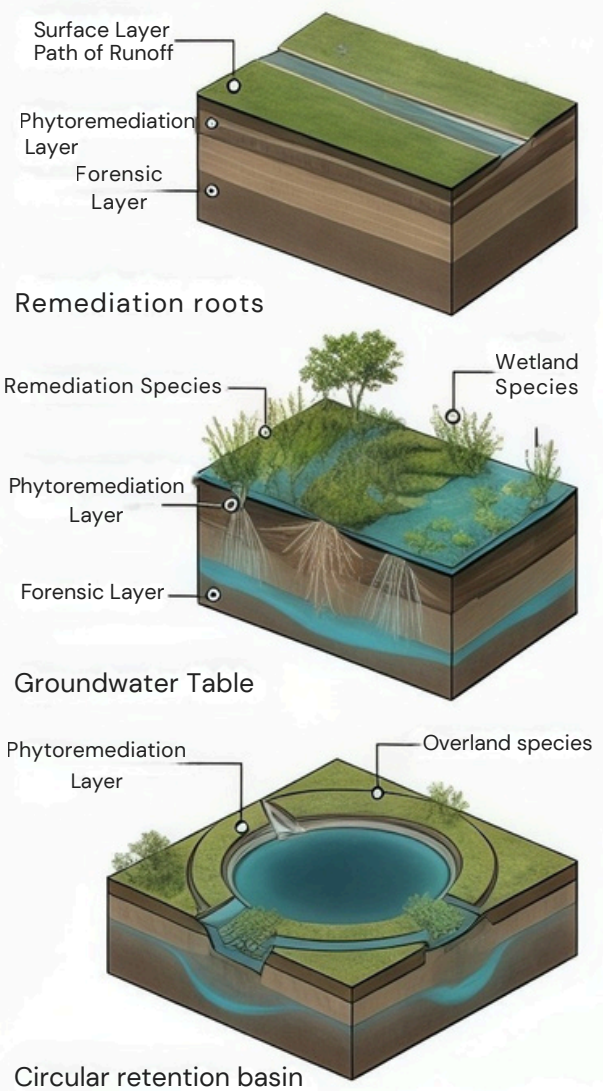

# ARSENAL SITE: DIAGNOSTIC ATLAS OF HISTORICAL & ECOLOGICAL TRAUMA

Subterranean Trauma

HEATMAP

Conceptual Subterranean Section: An abstract visualization of hidden historical and ecological trauma. Red hotspots denote potential clandestine mass graves and soil contamination, dictating non-invasive remediation strategies.

# ARSENAL MEMORY PARK: THE APPARATUS OF REMEMBRANCE & REGENERATION

## HYDROLOGICAL SPONGE DIAGRAMS

## THE REGENERATION MASTERPLAN

- Conserved Ecological Patches
- Botanical Chromotherapy
- Programmatic Micro-Spaces
- Circulation Pathways
- Phytoremediation Wetland
- Emancipatory Spatial Geometry: Deconstructing the Oppressive Military Grid