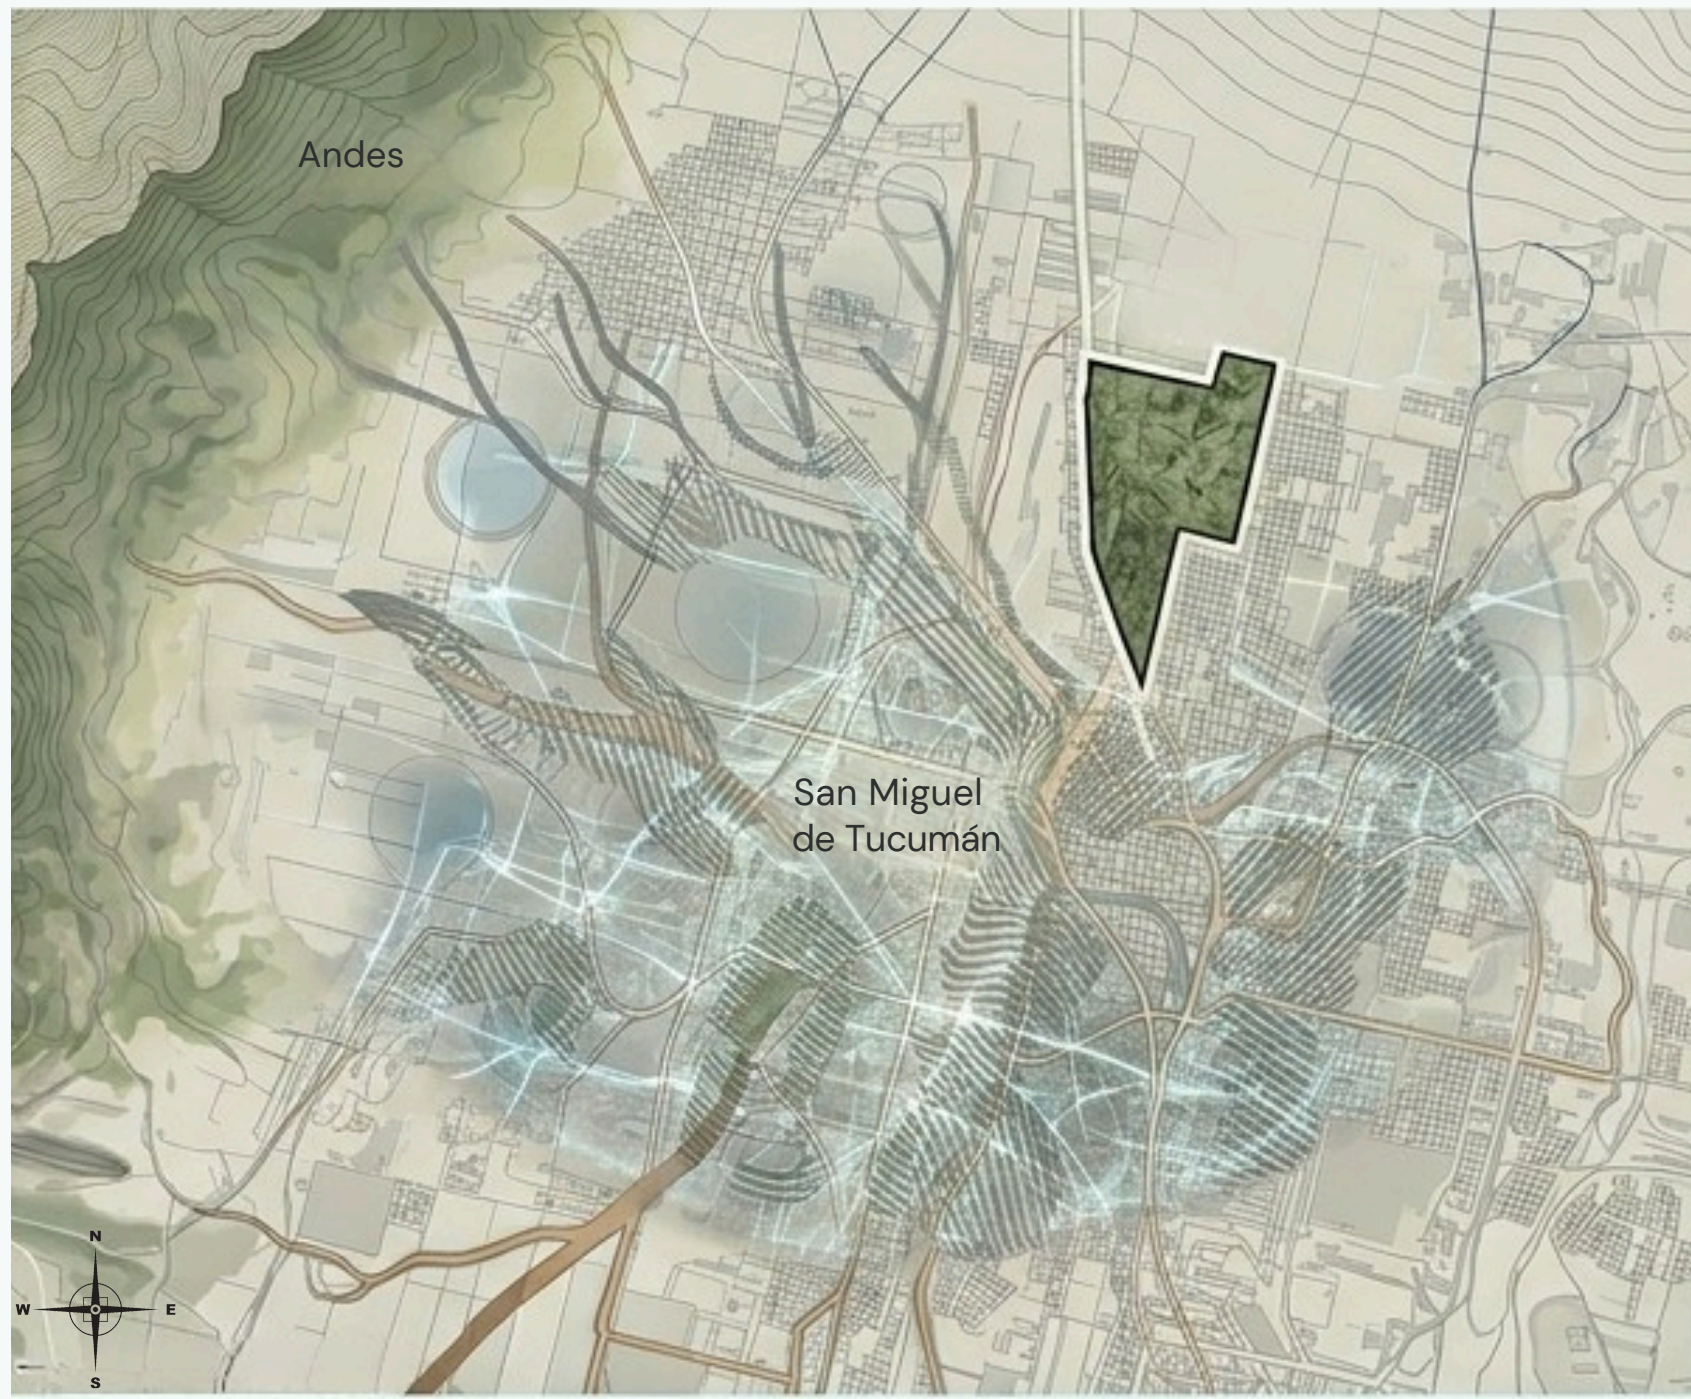

# ARSENAL SITE: DIAGNOSTIC ATLAS OF HISTORICAL & ECOLOGICAL TRAUMA

Subterranean Trauma

HEATMAP

Conceptual Subterranean Section: An abstract visualization of hidden historical and ecological trauma. Red hotspots denote potential clandestine mass graves and soil contamination, dictating non-invasive remediation strategies.

## HYDROLOGICAL SPONGE DIAGRAMS

## THE REGENERATION MASTERPLAN

- Conserved Ecological Patches
- Botanical Chromotherapy
- Programmatic Micro-Spaces
- Circulation Pathways
- Phytoremediation Wetland
- Emancipatory Spatial Geometry: Deconstructing the Oppressive Military Grid