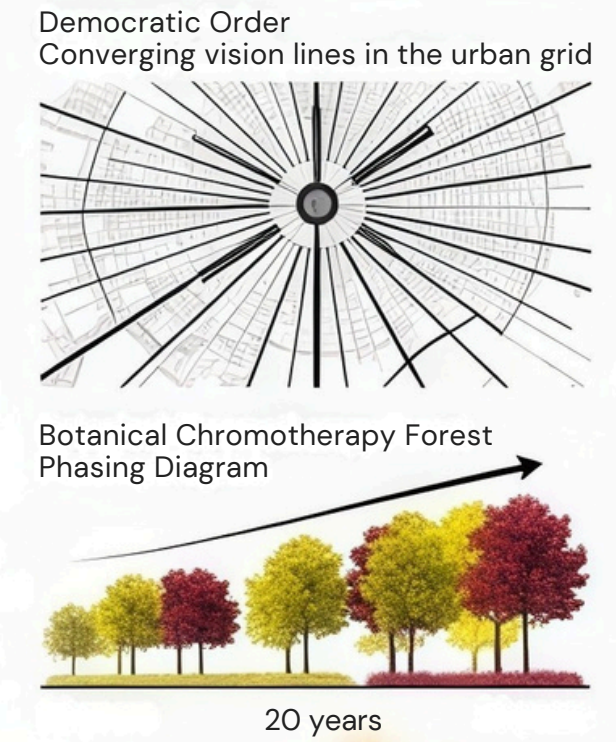

# ARSENAL SITE: DIAGNOSTIC ATLAS OF HISTORICAL & ECOLOGICAL TRAUMA

Subterranean Trauma

HEATMAP

Conceptual Subterranean Section: An abstract visualization of hidden historical and ecological trauma. Red hotspots denote potential clandestine mass graves and soil contamination, dictating non-invasive remediation strategies.

## HYDROLOGICAL SPONGE DIAGRAMS

## THE REGENERATION MASTERPLAN

- Conserved Ecological Patches
- Botanical Chromotherapy
- Programmatic Micro-Spaces
- Circulation Pathways
- Phytoremediation Wetland
- Emancipatory Spatial Geometry: Deconstructing the Oppressive Military Grid

## STRATEGIC RATIONALE DIAGRAMS