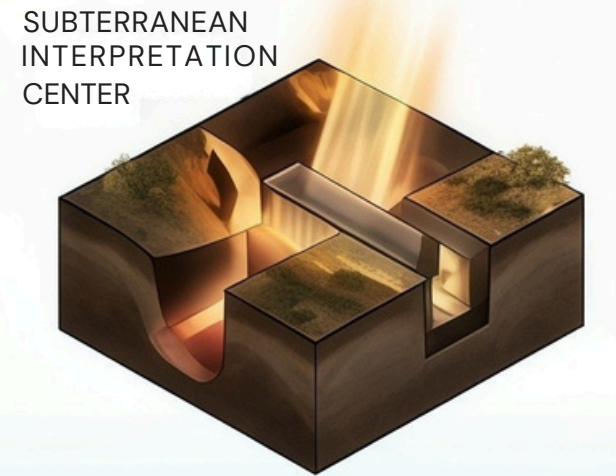

STRATEGIC RATIONALE DIAGRAMS