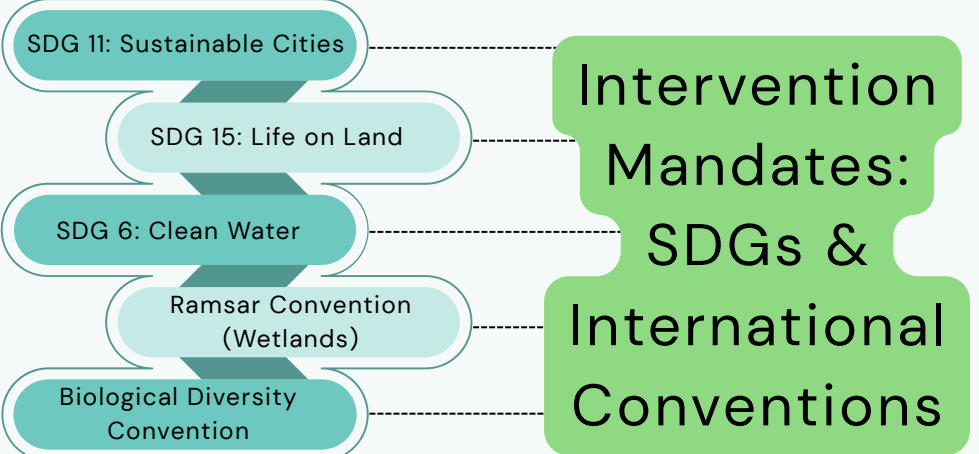

# ARSENAL SITE: DIAGNOSTIC ATLAS OF HISTORICAL & ECOLOGICAL TRAUMA

Subterranean Trauma

HEATMAP

Conceptual Subterranean Section: An abstract visualization of hidden historical and ecological trauma. Red hotspots denote potential clandestine mass graves and soil contamination, dictating non-invasive remediation strategies.

# ARSENAL MEMORY PARK: THE APPARATUS OF REMEMBRANCE & REGENERATION

## THE REGENERATION MASTERPLAN

- Conserved Ecological Patches
- Botanical Chromotherapy
- Programmatic Micro-Spaces
- Circulation Pathways
- Phytoremediation Wetland
- Emancipatory Spatial Geometry: Deconstructing the Oppressive Military Grid