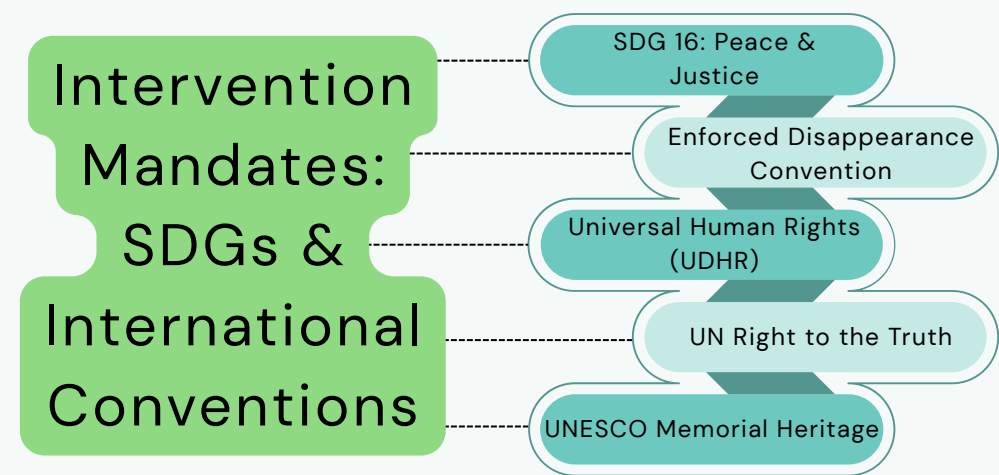

# ARSENAL SITE: DIAGNOSTIC ATLAS OF HISTORICAL & ECOLOGICAL TRAUMA

Subterranean Trauma

HEATMAP

Conceptual Subterranean Section: An abstract visualization of hidden historical and ecological trauma. Red hotspots denote potential clandestine mass graves and soil contamination, dictating non-invasive remediation strategies.