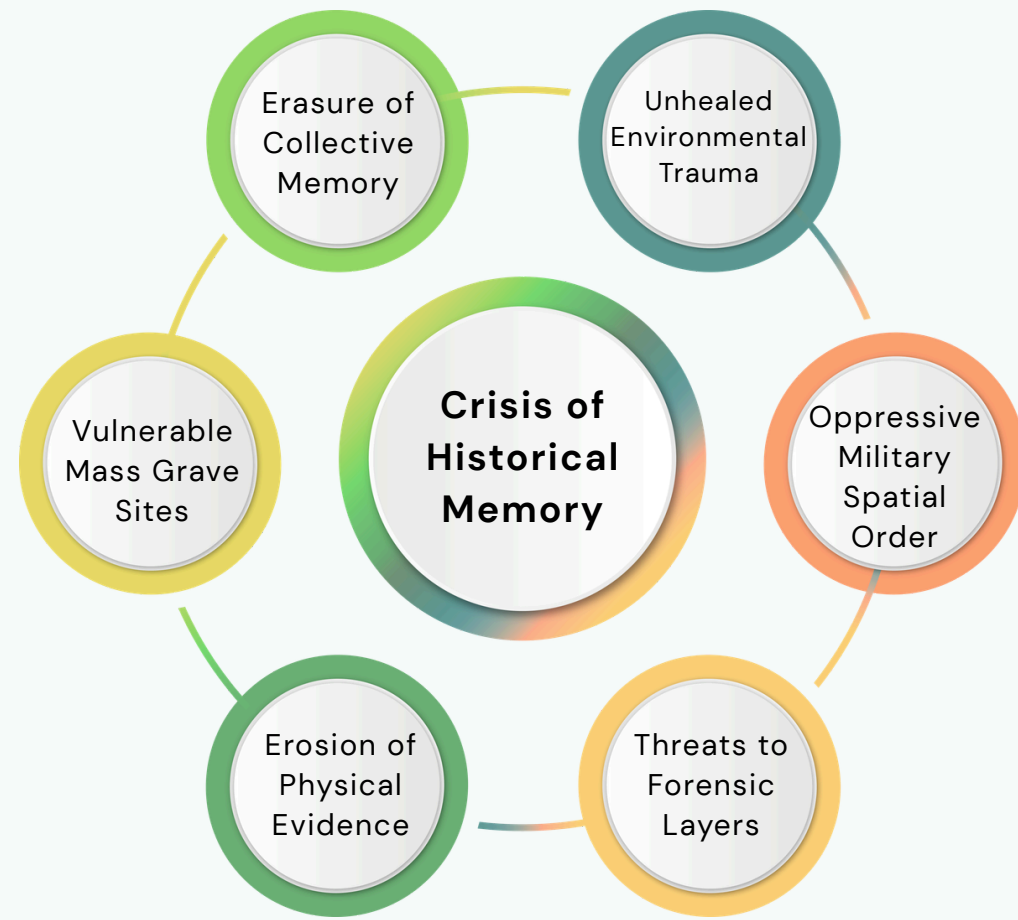

# ARSENAL SITE: DIAGNOSTIC ATLAS OF HISTORICAL & ECOLOGICAL TRAUMA

Subterranean Trauma

HEATMAP

Conceptual Subterranean Section: An abstract visualization of hidden historical and ecological trauma. Red hotspots denote potential clandestine mass graves and soil contamination, dictating non-invasive remediation strategies.

# ARSENAL MEMORY PARK: THE APPARATUS OF REMEMBRANCE & REGENERATION