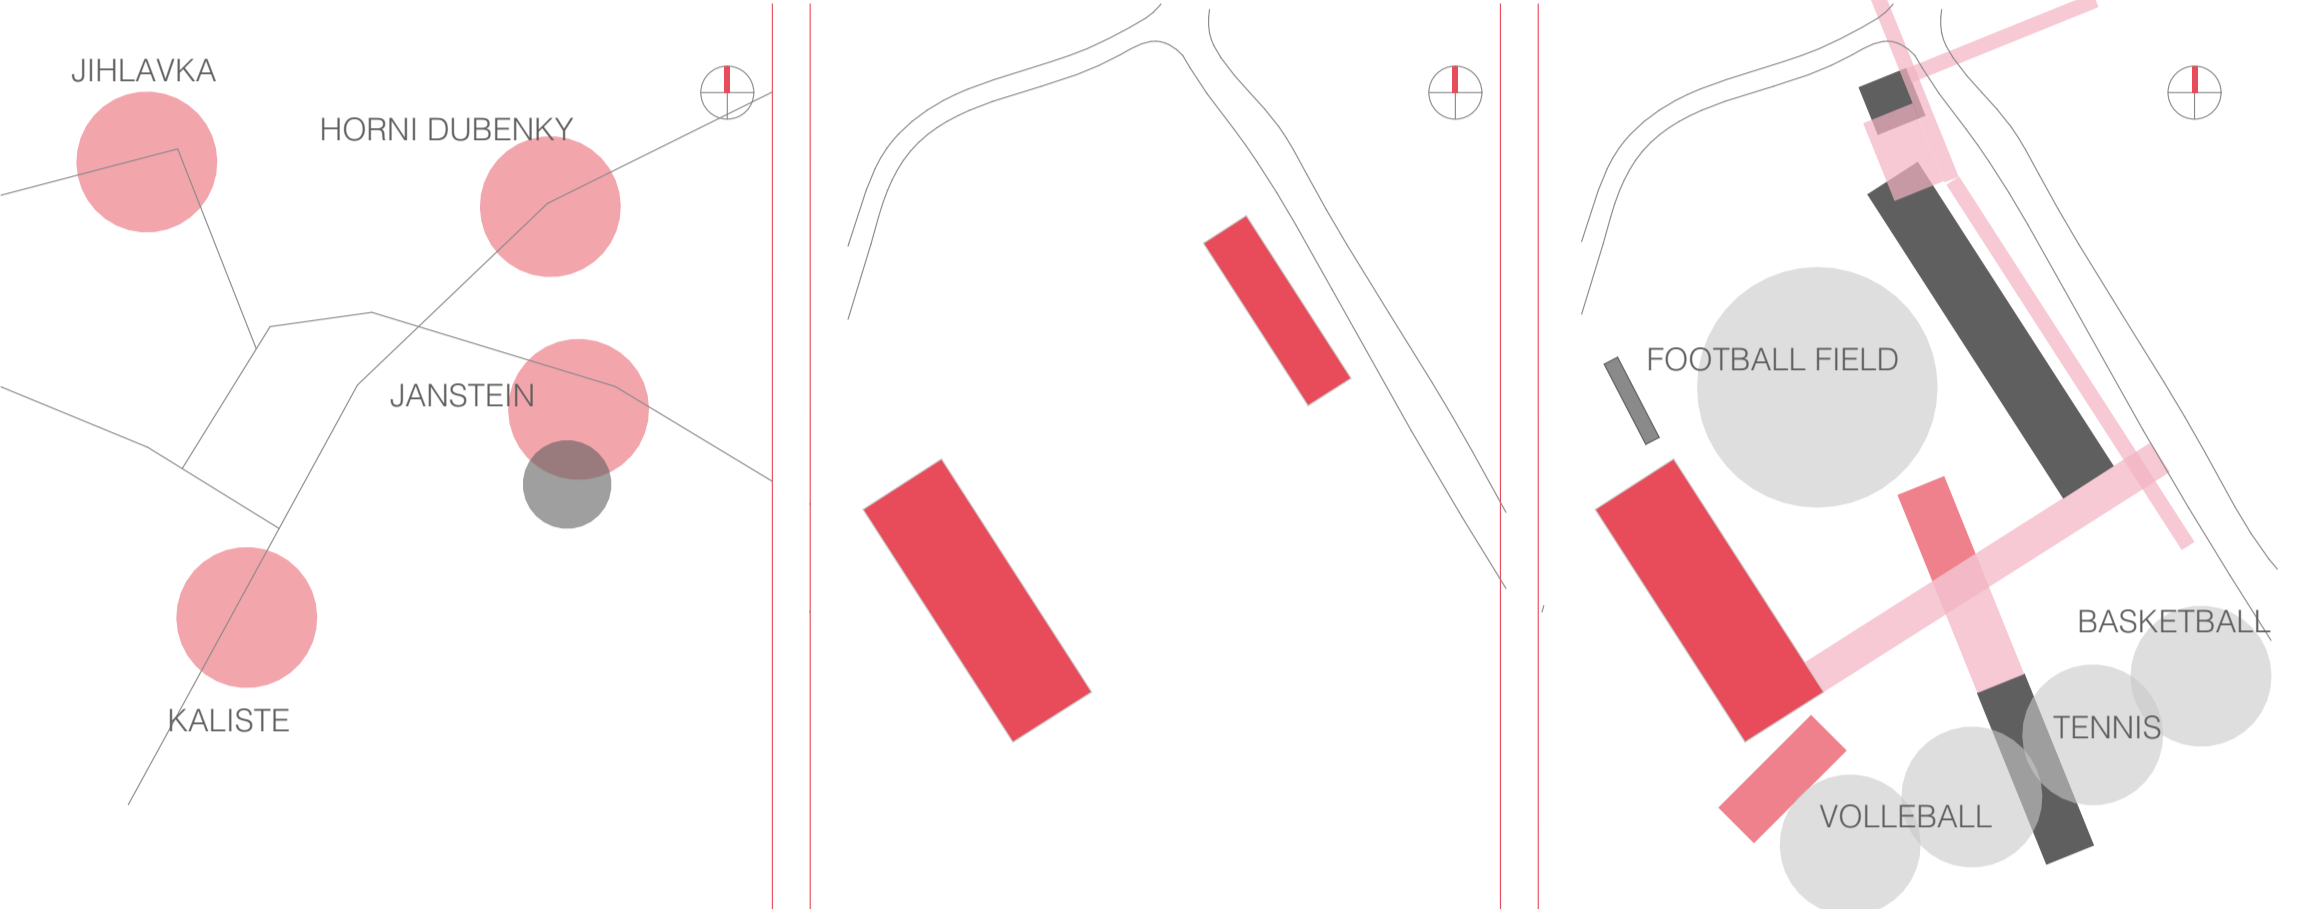

MUSEUM OF LIGHT - BROKIS - JANSTEIN

MAIO - BOHATI - MOEED

Czech Technical University in Prague

MARIJA BLINOVA
Tallinn University of Technology
ESTONIA

IMPORTANCE OF SPORT COMPLEX ON URBAN SCALE
DESIGN FACILITIES ARE GOING TO IMPACT NOT ONLY PEOPLE OF BROKIS BUT COMMUNITY AROUND AND BRING PEOPLE TOGETHER