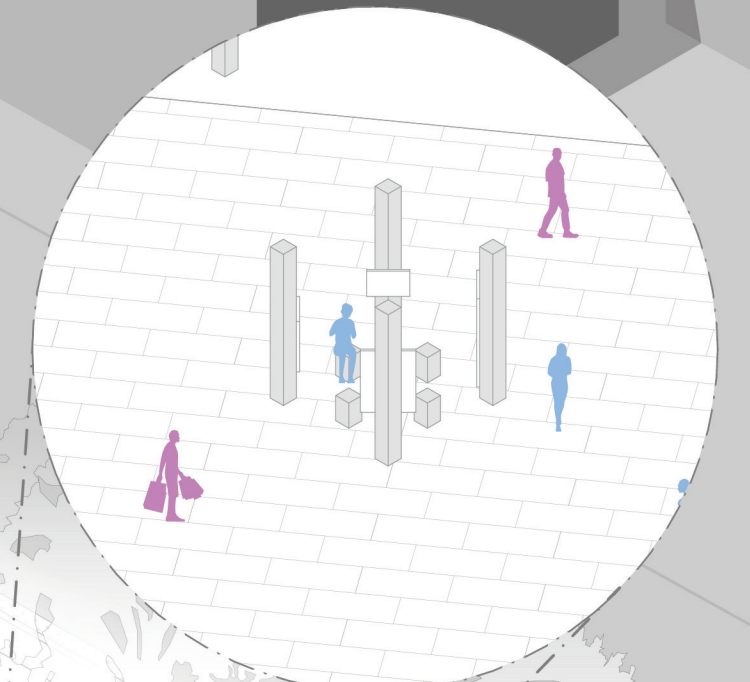

CENTER

Enrique Getzemaní García Campos
Luis Enrique Quezada Torres

While avoiding concentration and creating connection, Center attempts to function as the gateway to the Fulton River District throughout an activated area that interconnects all its amenities, provides a wide variety of vegetation and delivers alternatives regarding health & wellness.

ALTOS

4.5 m

3 m

1 m

0.5 m

Light & Buildings

Habitat exchange

Lights & Circulation

Pavilions & Permeability

Playgrounds & Furniture

Aeroponics

Vertical Farming

Medical Farming

Hydroponics

Compost

Mushrooms

Entomocultura

Herbaceous

Shrubs

Eatable Forest Fruit Trees

Trees

Wetlands

Water Taxi Stop

Wetlands

Aquaculture

GABIONS

Steel wire mesh cage

Concrete debris

Soil

Cover with vegetation

Stack