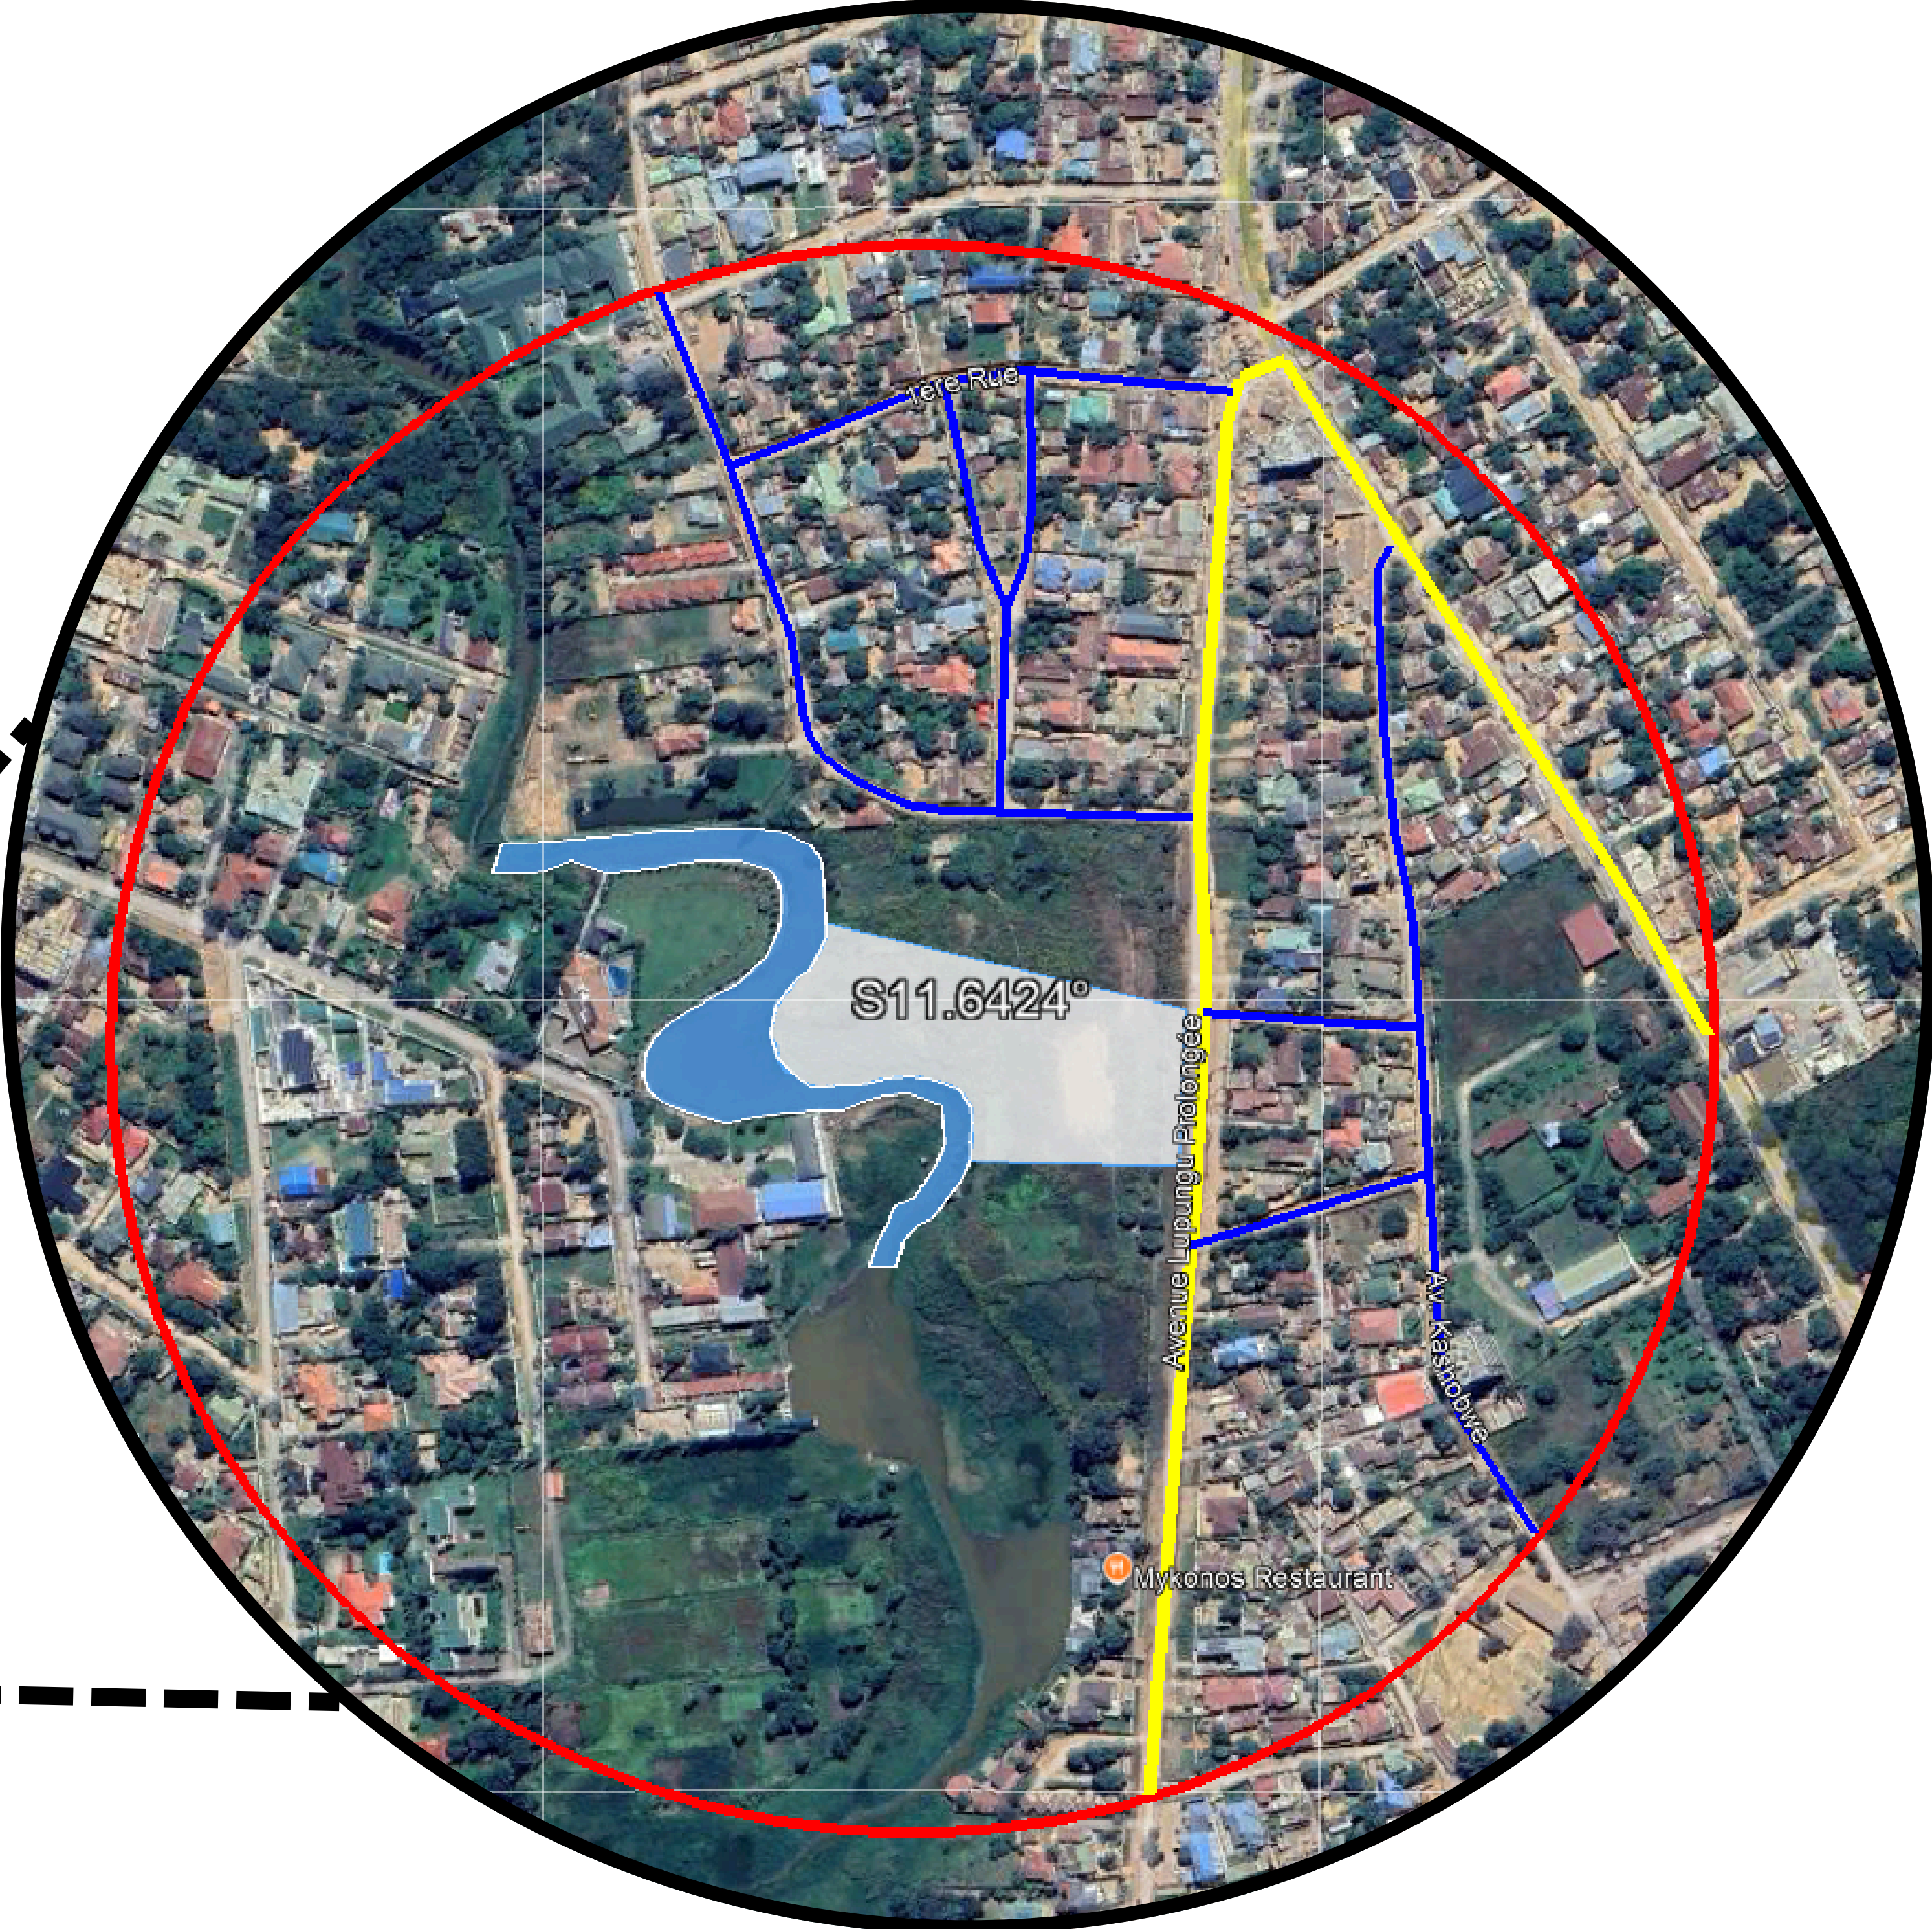

GEOLOCATION

THE LAND IS LOCATED IN THE PROVINCE OF HAUT-KATANGA, IN THE CITY OF LUBUMBASHI, IN THE GOLF NEIGHBORHOOD ON LUPUNGU EXTENDED AVENUE. THE SITE IS A SLOPING PLOT BORDERED BY A RIVER, WHICH MAKES IT PARTICULAR.

HAUT-KATANGA

LUBUMBASHI

SITE