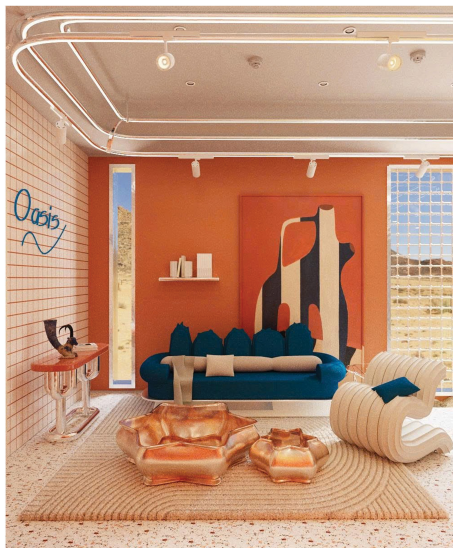

FORM DEVELOPMENT

SPACE VISUALIZATION