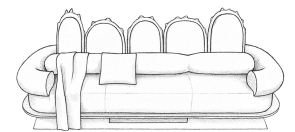

CONCEPT DESIGN

Theme: Modern Living Room

ψ "Oasis Within an Oasis"

The Oasis concept was created from the desire to transform the living room into a modern oasis — a space that is calm, relaxing, and comfortable while maintaining a balance between everyday activities and natural elements. Inspired by the image of an oasis in the desert, the design embodies serenity and vitality, where energy is renewed and emotions are soothed.

CACTUS COLLECTION ψ

SOFA

CONSOLE

ARMCHAIR

COFFEE TABLE

ACCENT TABLE

TV CABINET

FORM DEVELOPMENT