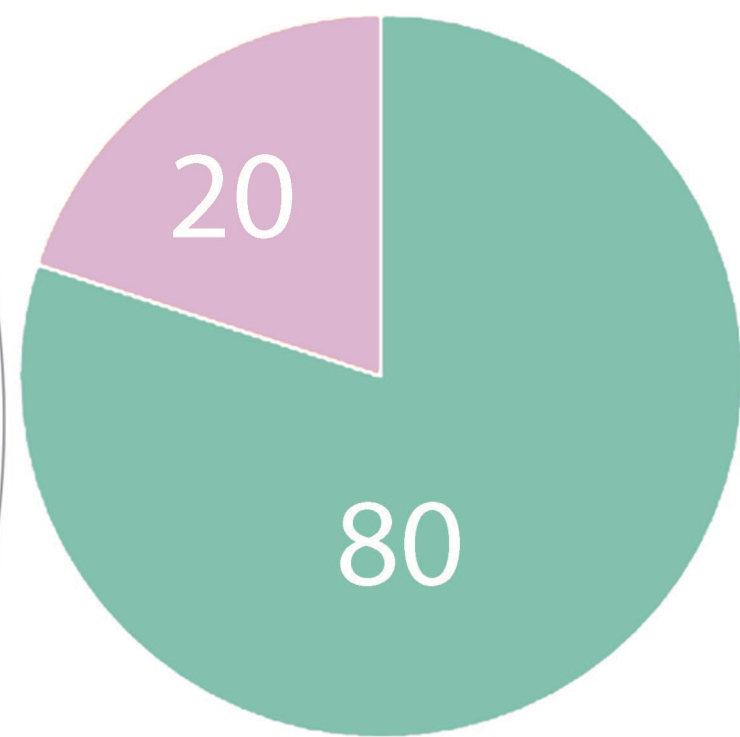

bazar pedestrian in load unload time

4. WASTE MANAGEMENT FAILURE

WASTE MANAGEMENT

- DUMPED WASTE
- COLLECTED BY KCC

- VEGETABLE WASTE
- FISH WASTE
- CHICKEN WASTE
- MEAT WASTE
- WASTE DUMP ZONE
- WASTE COLLECT ZONE BY CITY CORPORATION