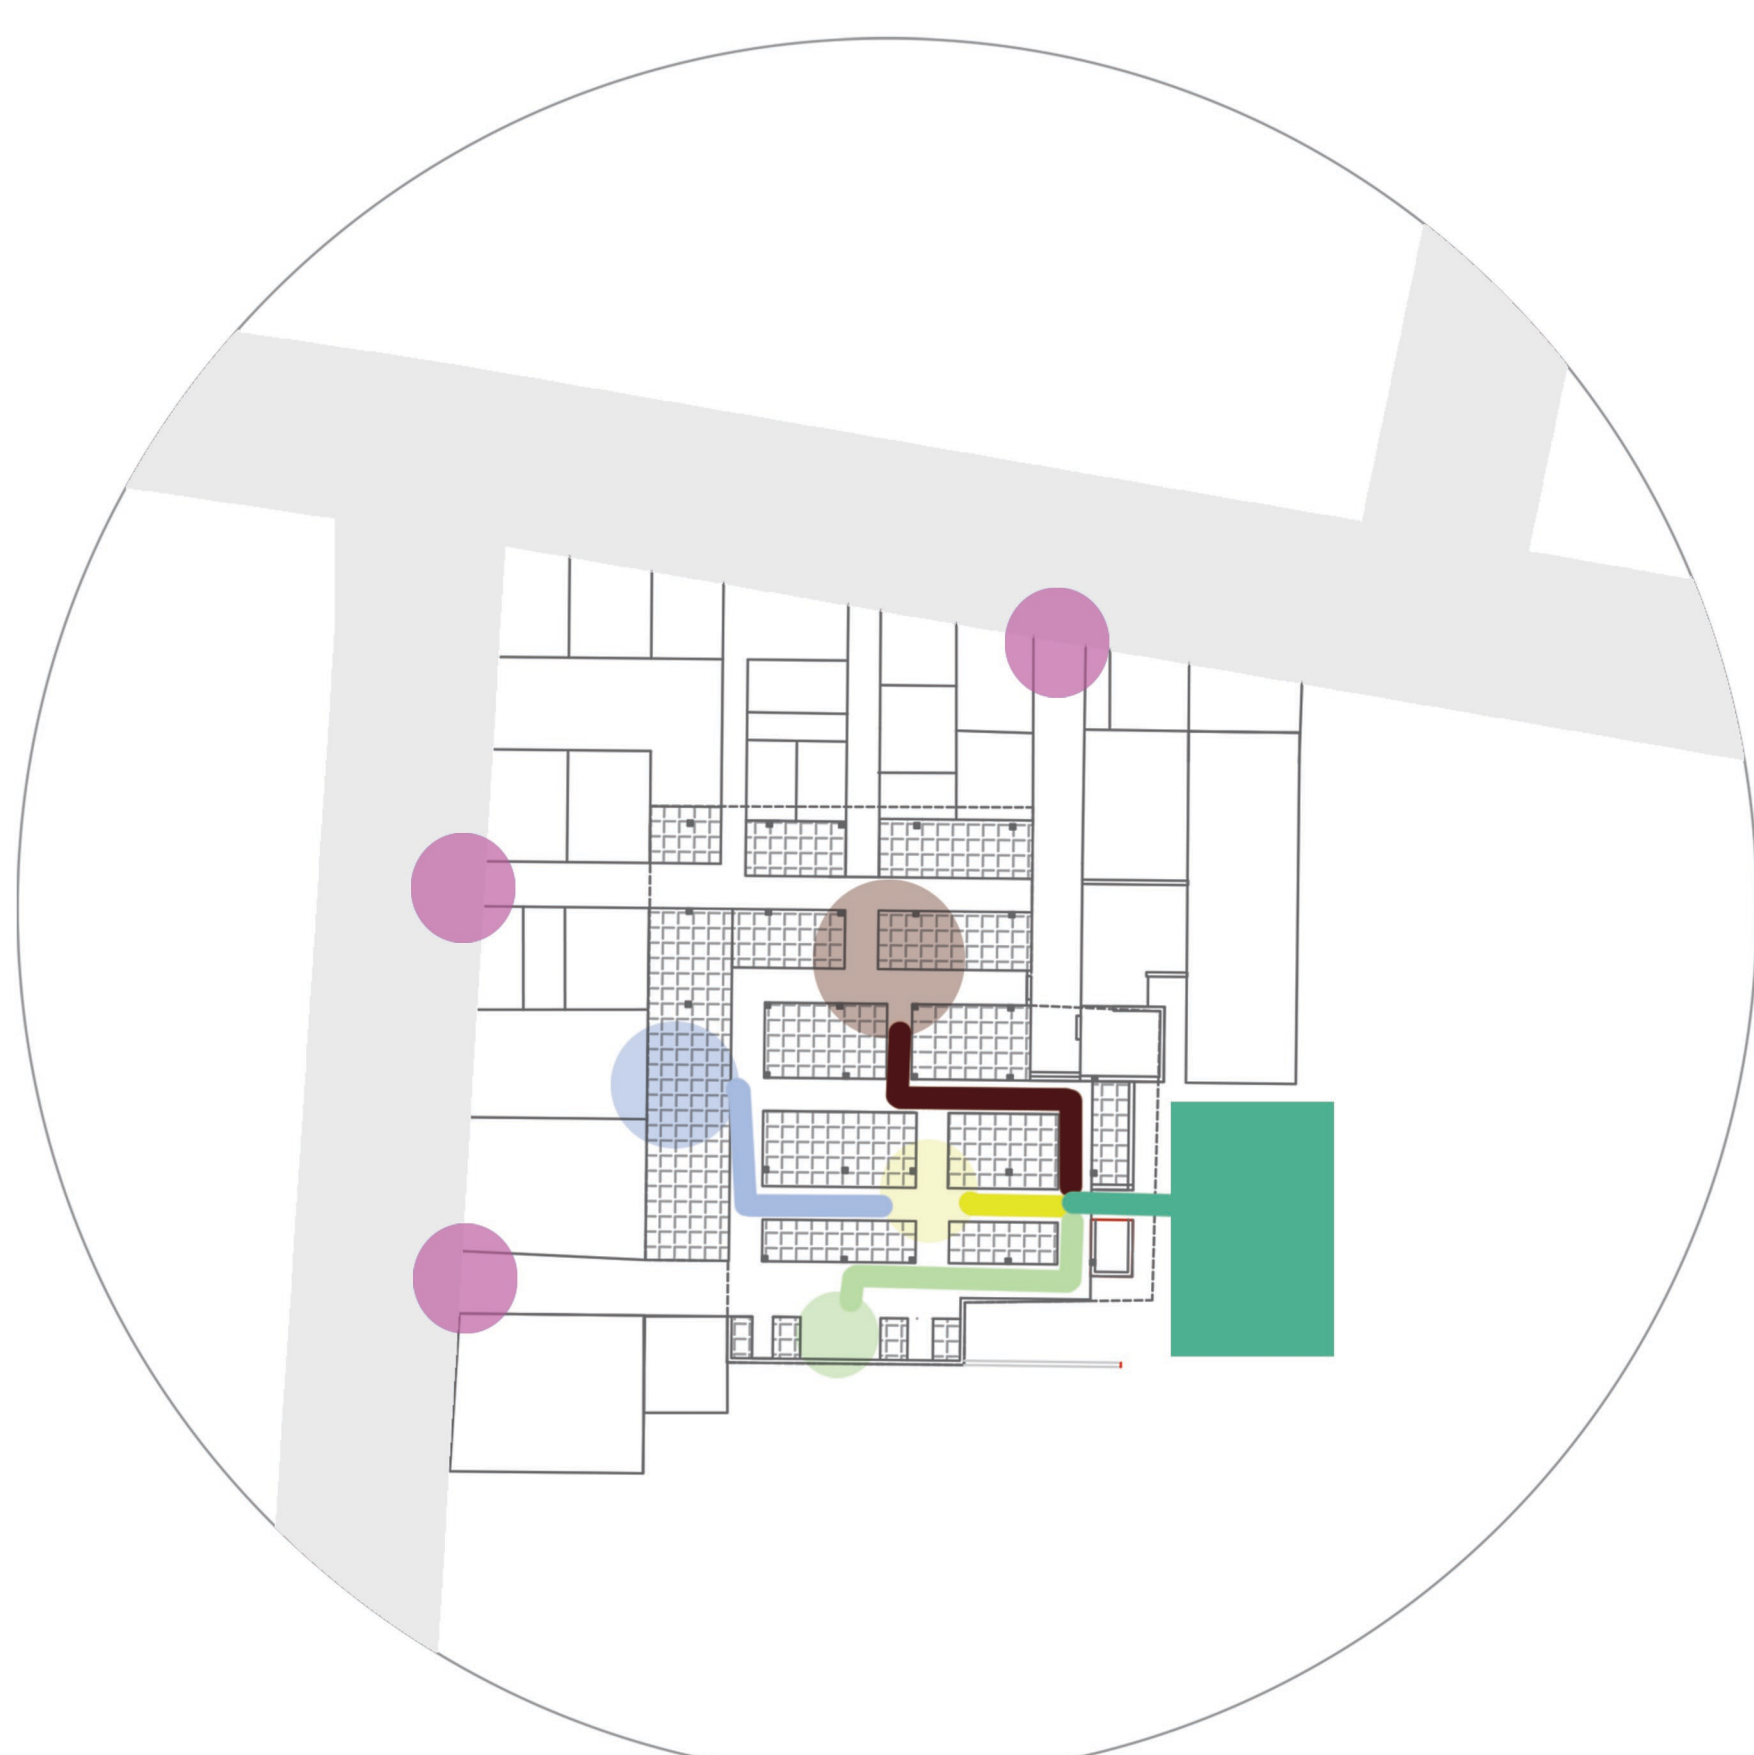

3. LOADING- UNLOADING CHAOS

LOAD- UNLOAD

- VEGETABLE
- FISH
- CHICKEN
- MEAT
- OTHERS

DIRECTION

UNLOAD ZONES

Loading-Unloading in congested bazar street

Unloading on main street

bazar pedestrian in normal time

bazar pedestrian in load unload time

4. WASTE MANAGEMENT FAILURE

WASTE MANAGEMENT

- DUMPED WASTE
- COLLECTED BY KCC

- VEGETABLE WASTE
- FISH WASTE
- CHICKEN WASTE
- MEAT WASTE
- WASTE DUMP ZONE
- WASTE COLLECT ZONE BY CITY CORPORATION

BAZAR ODORS

- UNUSED TOILET
- MEAT ODOR
- FISH ODOR
- INSIDE WASTE
- OPEN DRAIN
- DUMPED WASTE

ODOR MAPPING