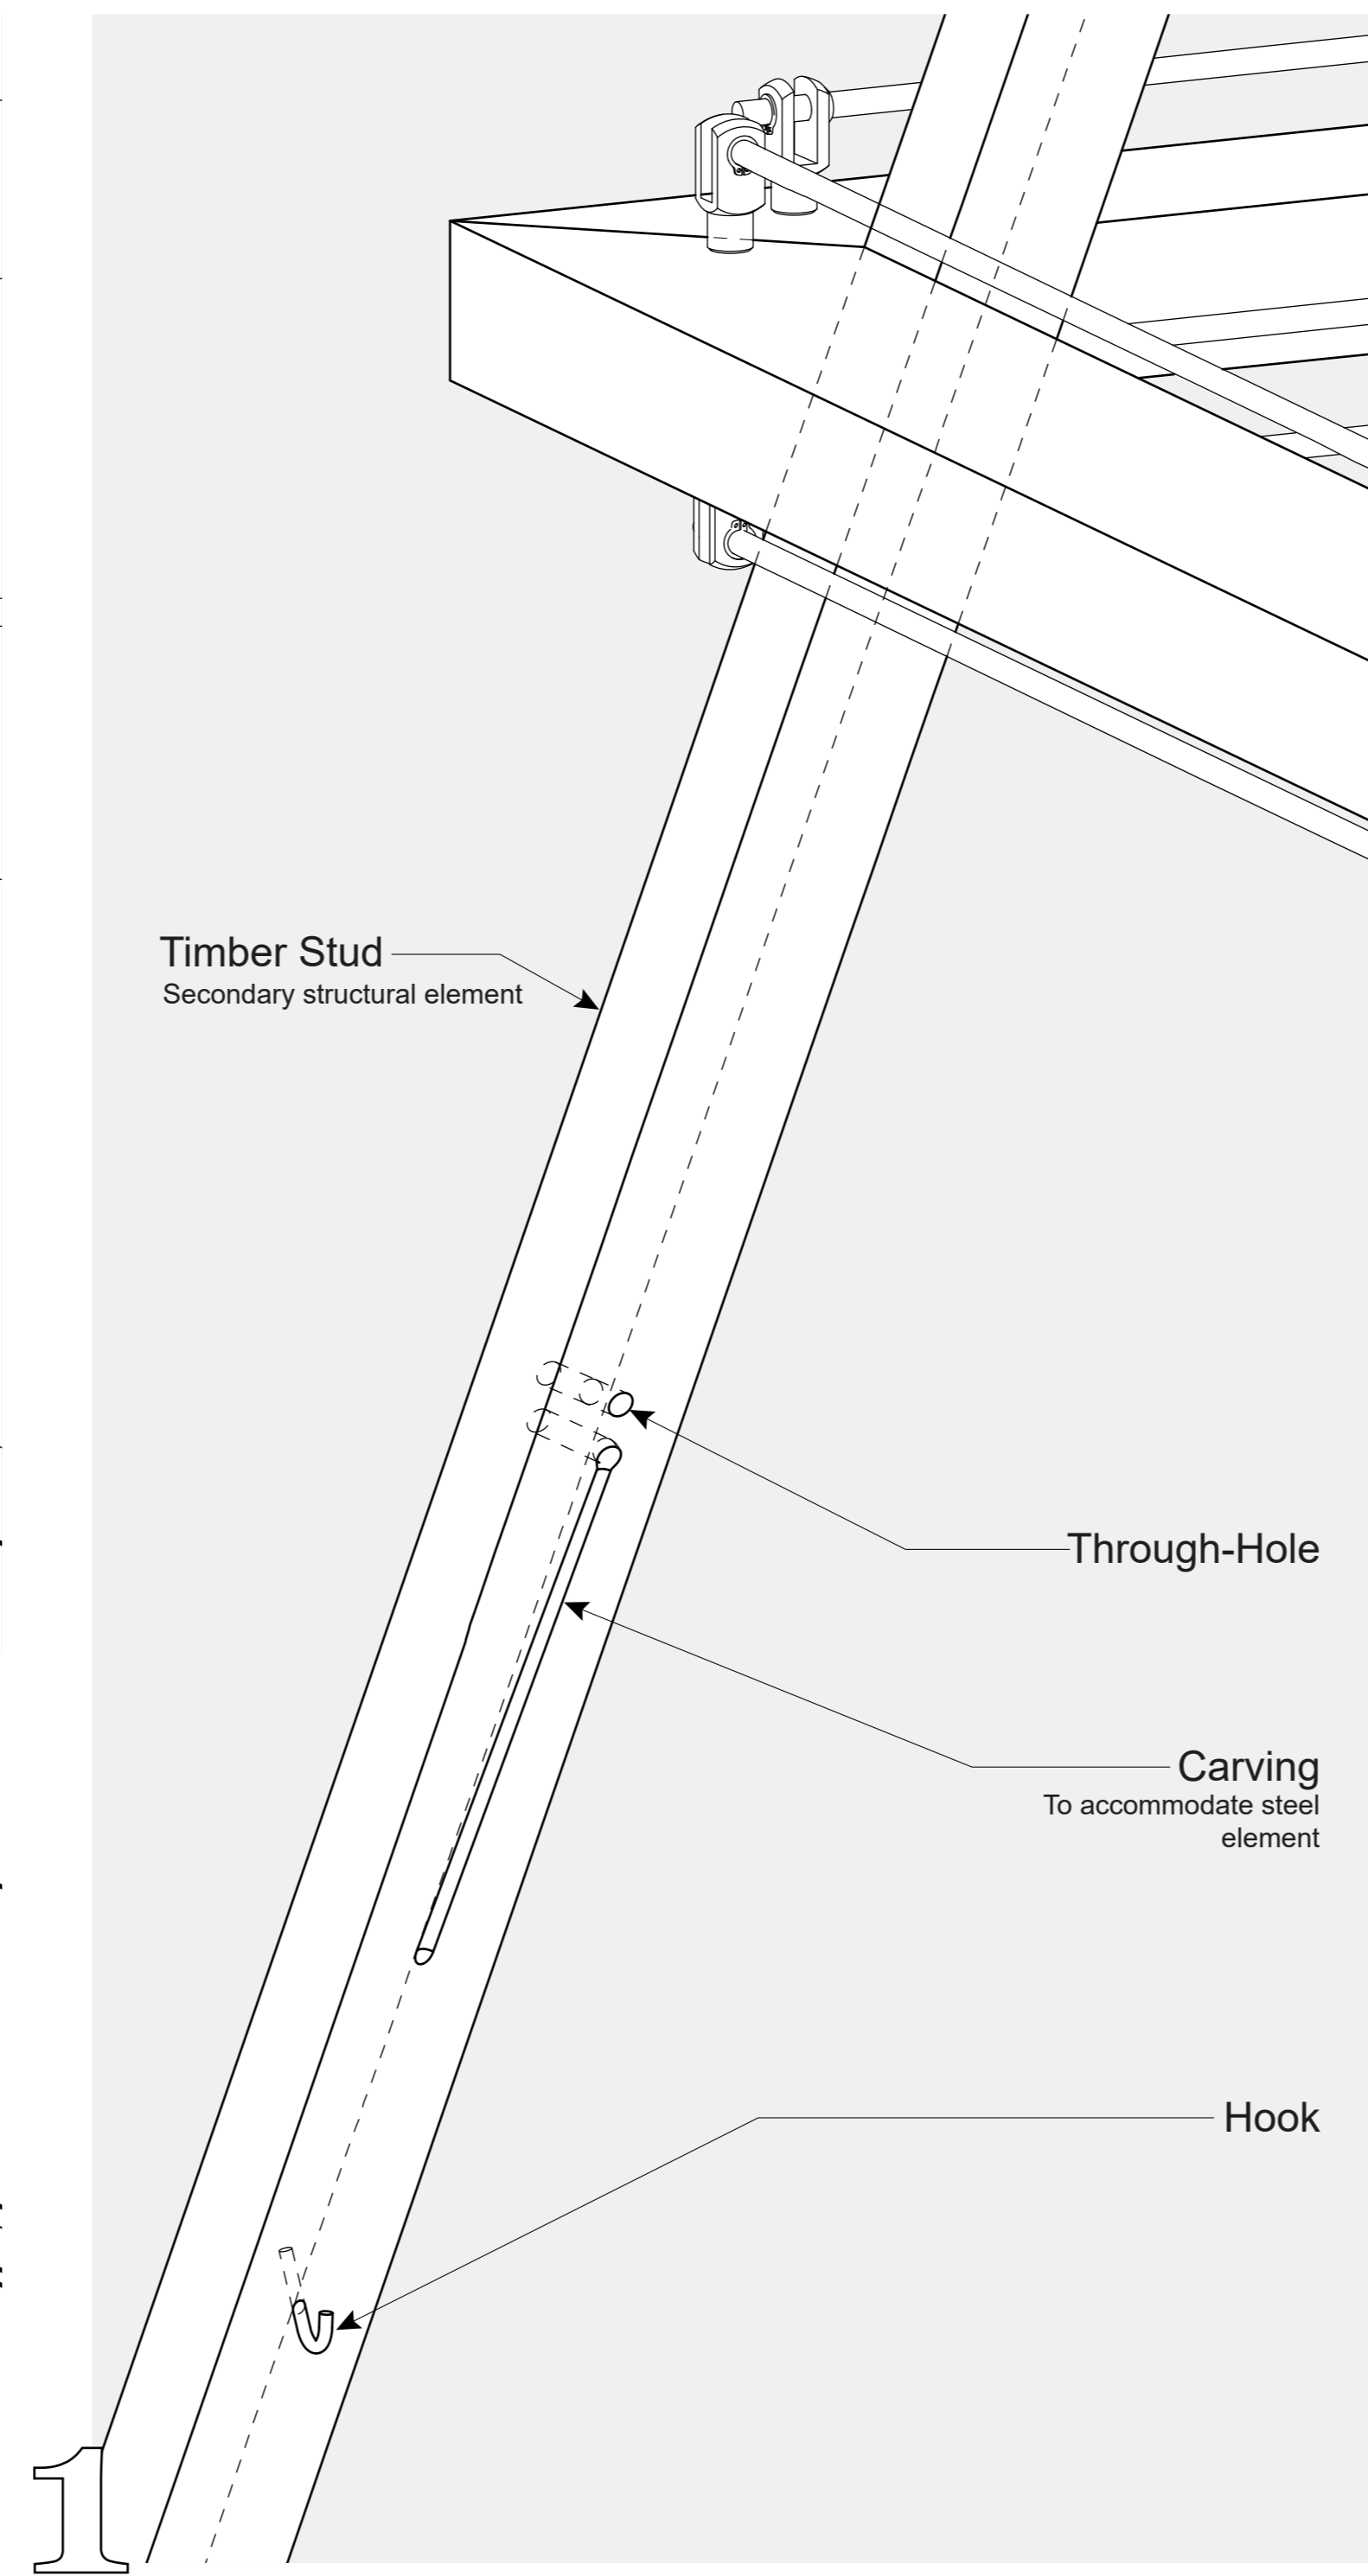

3
Assembly Diagram
0 1 2 5 100CM