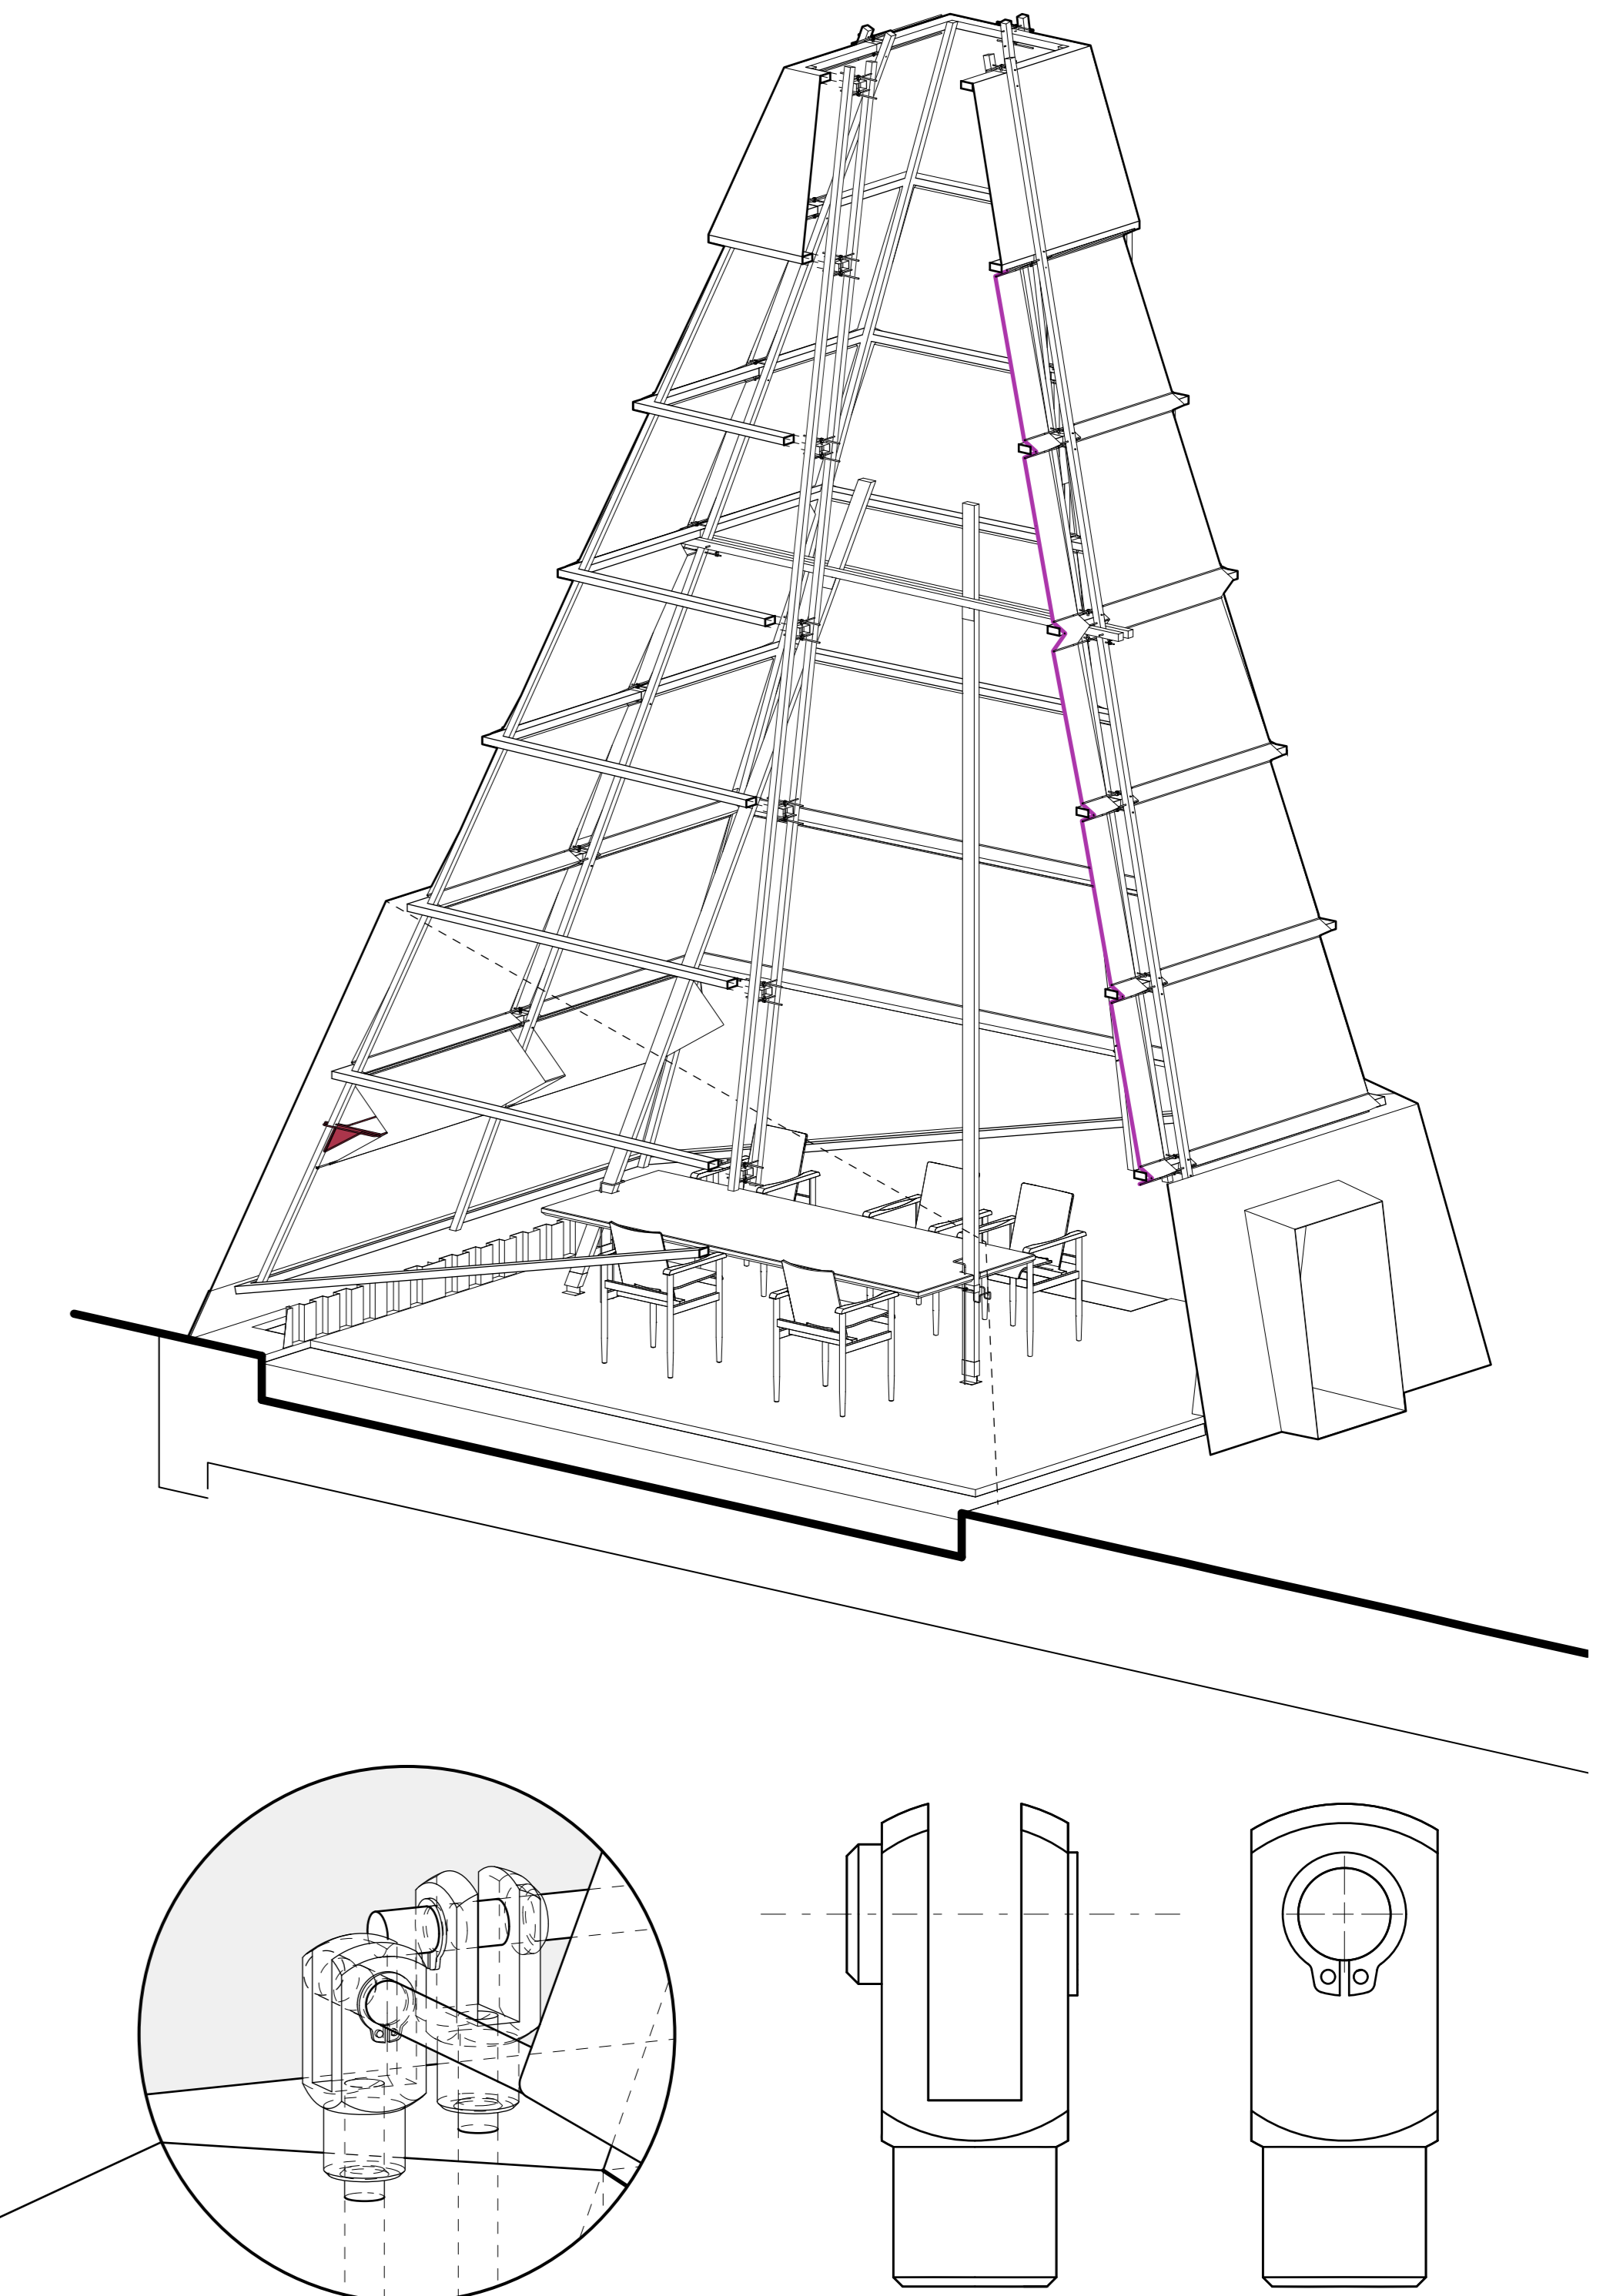

Clevis Fork Detail
0 1 2 5 100CM

Clevis Fork Elevations
0 1 2 5 100CM
System of clevis forks holds the steel rods, allowing them to span horizontally and carry textile