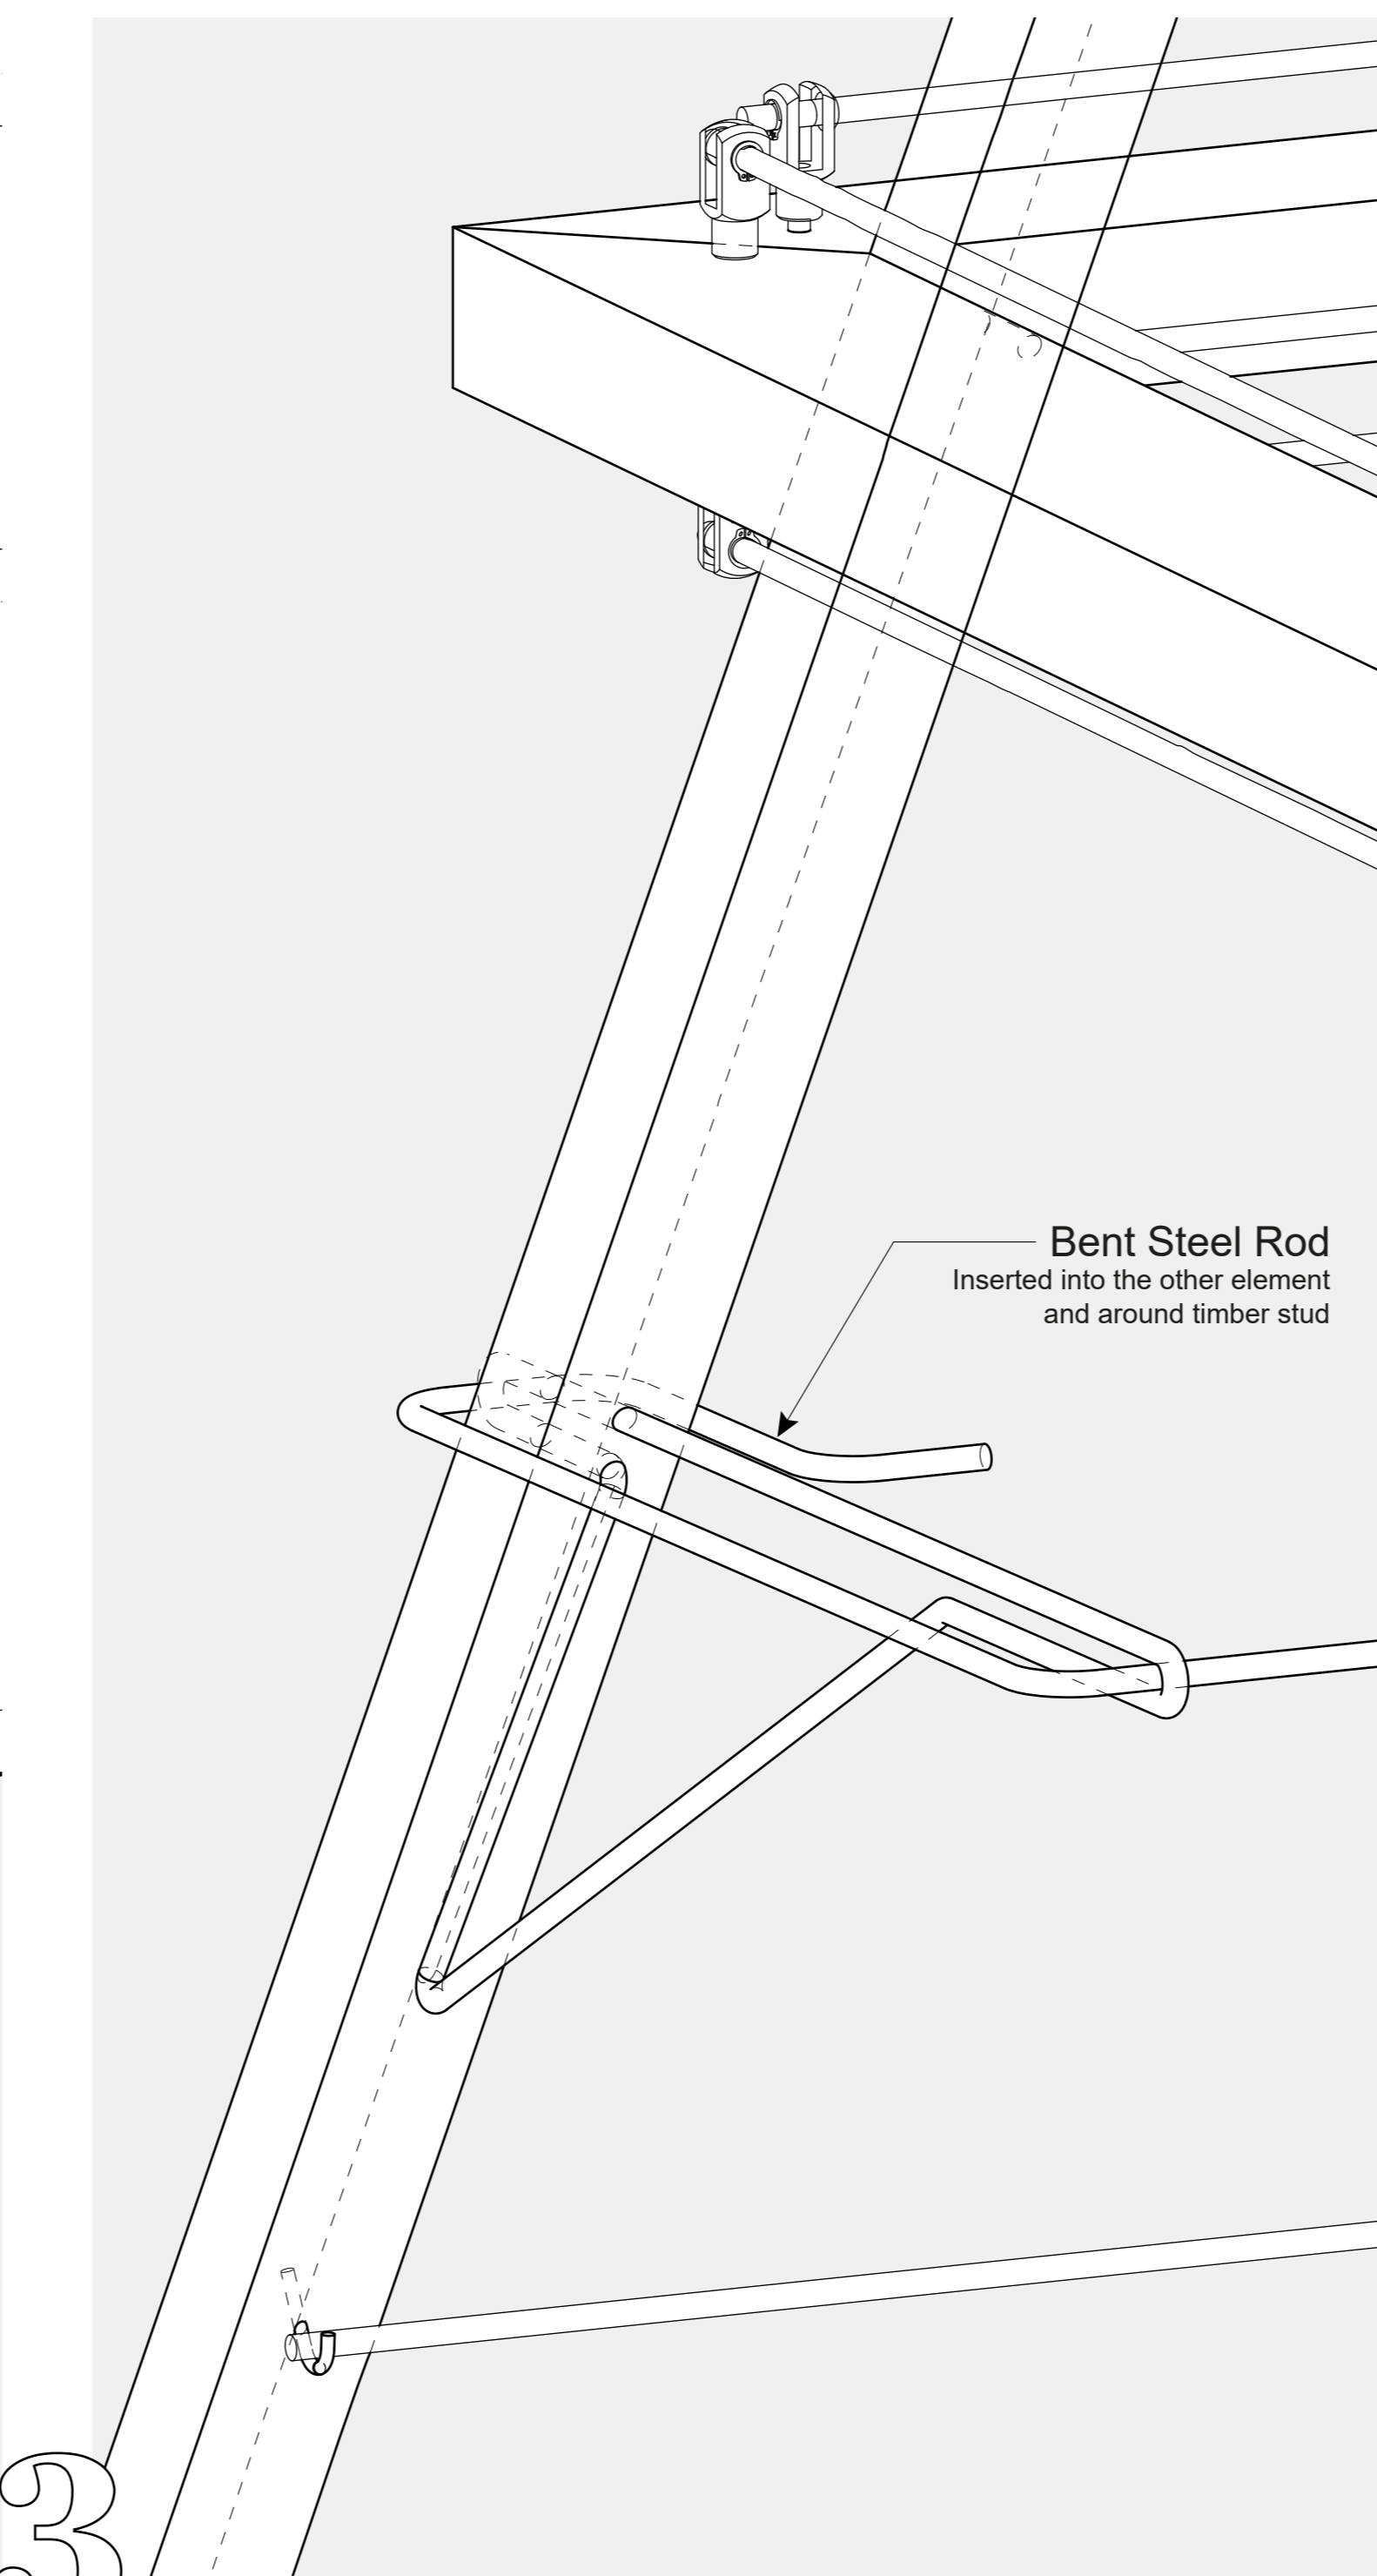

3
Assembly Diagram
0 1 2 5 100CM