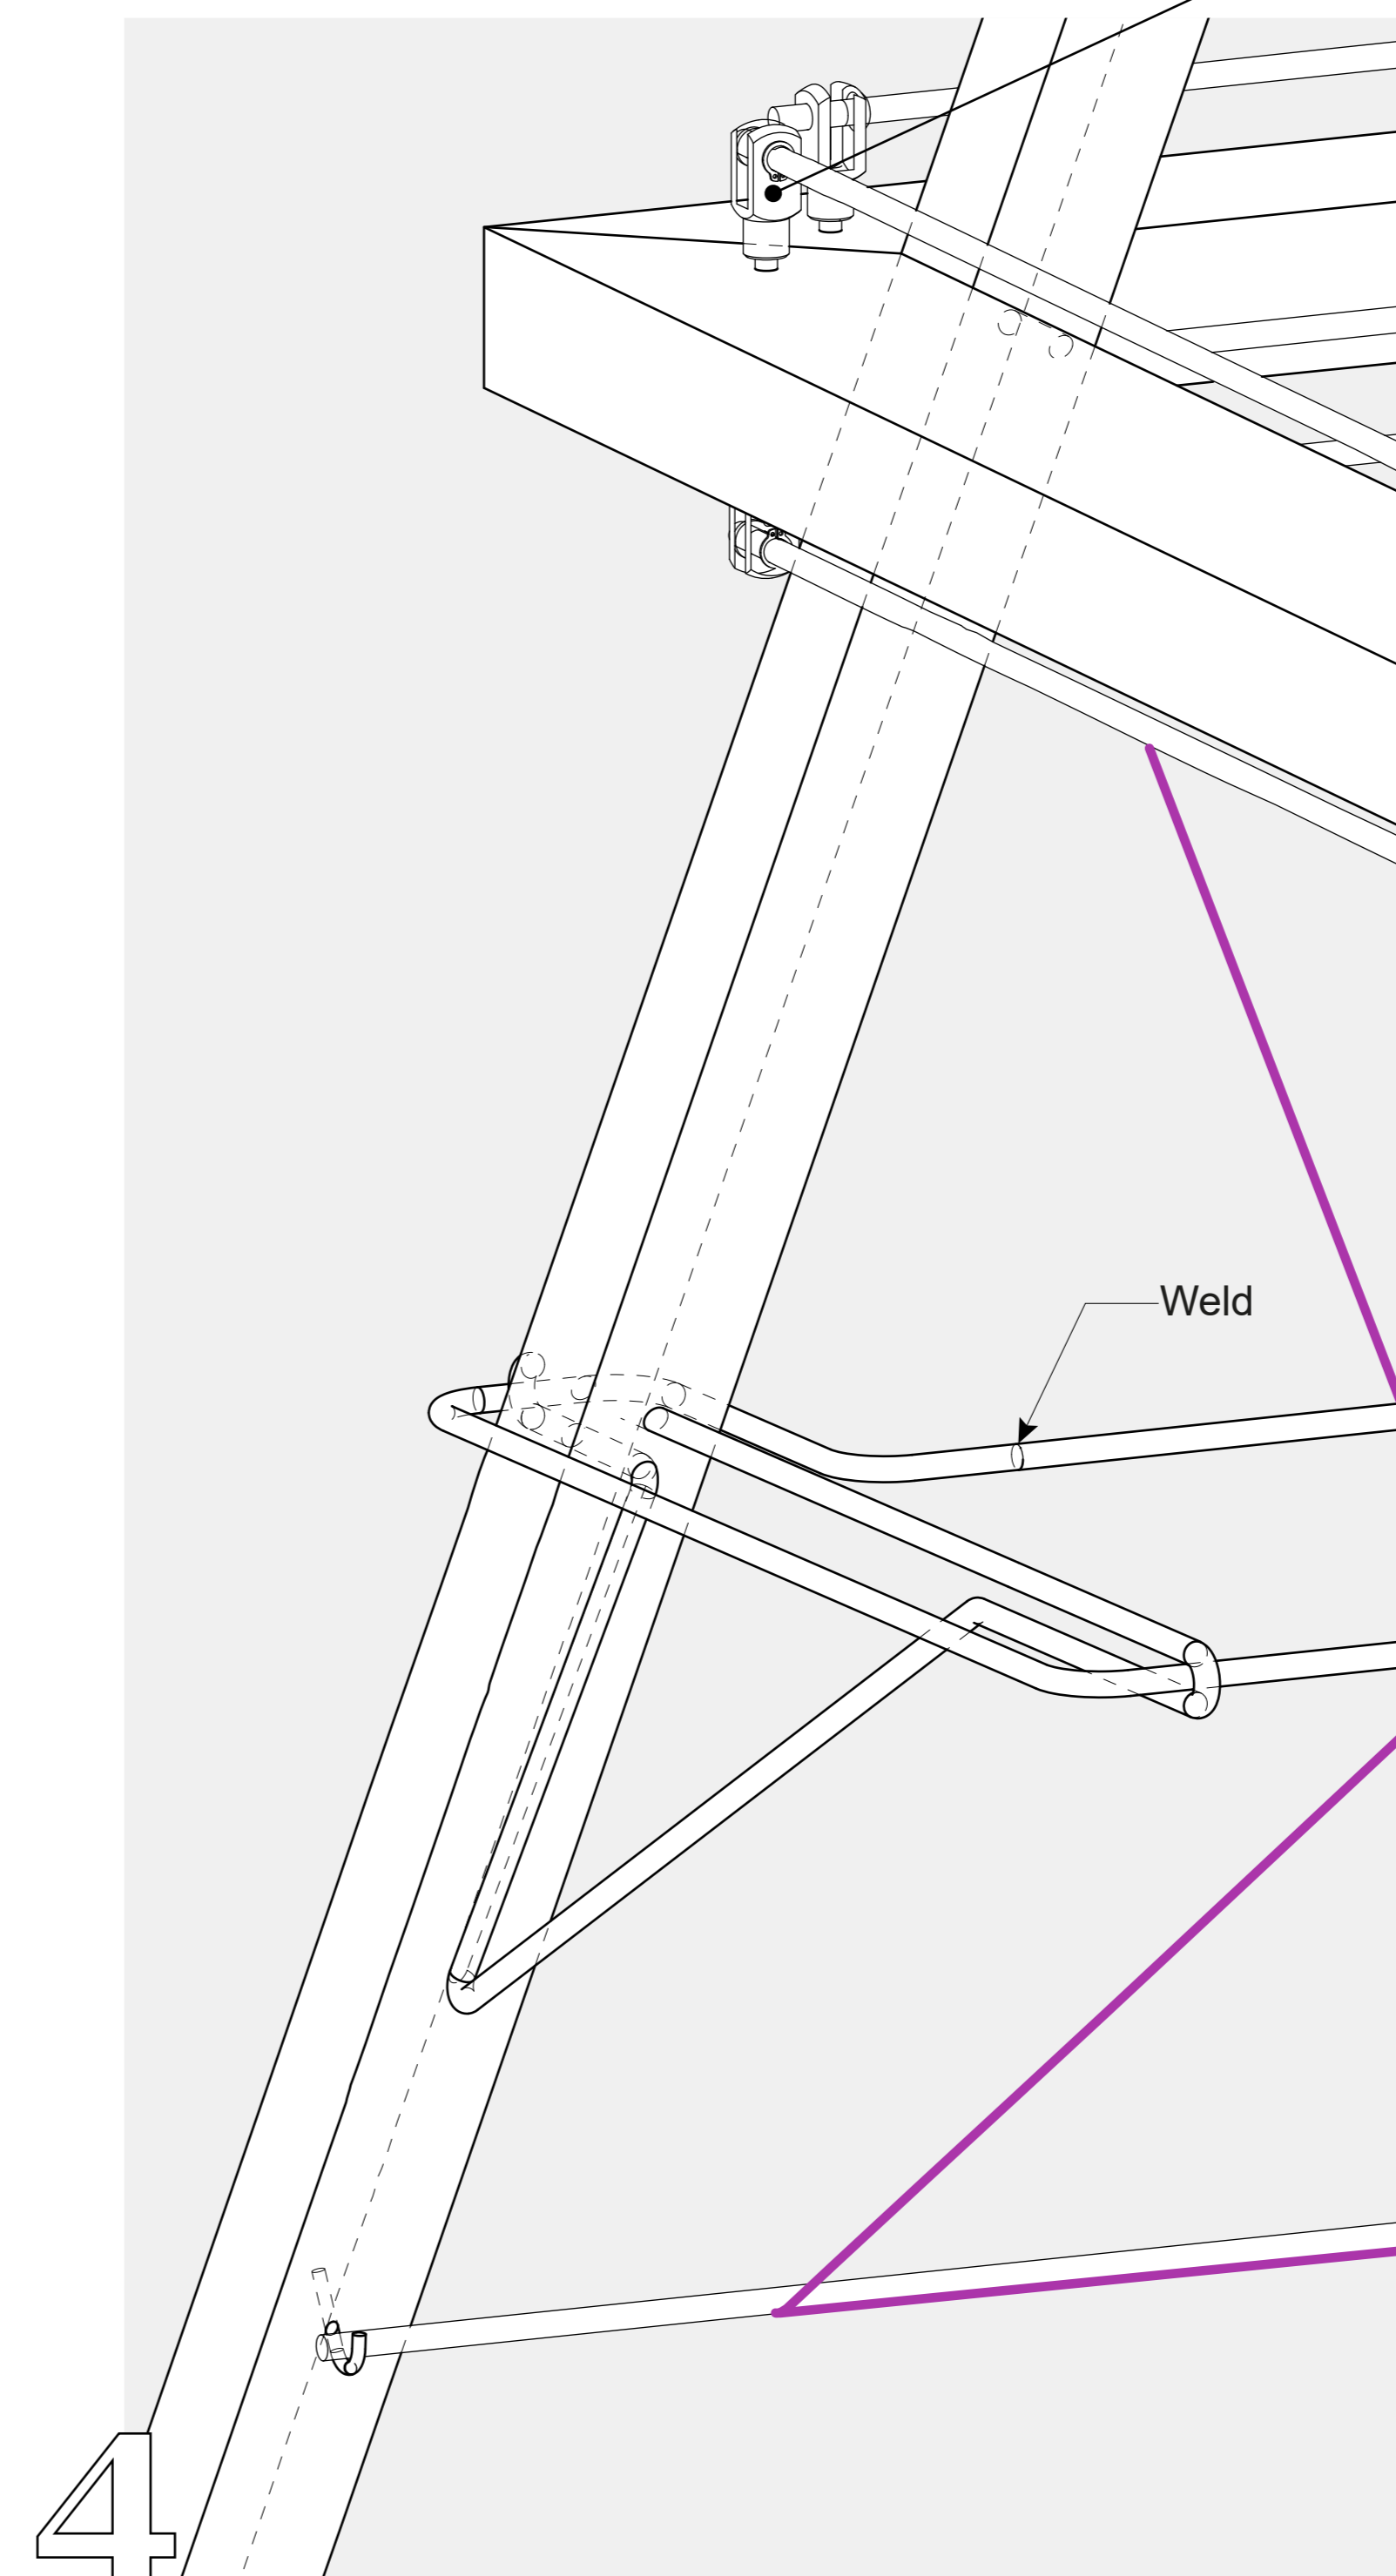

Lamp Detail
0 1 2 5 100CM