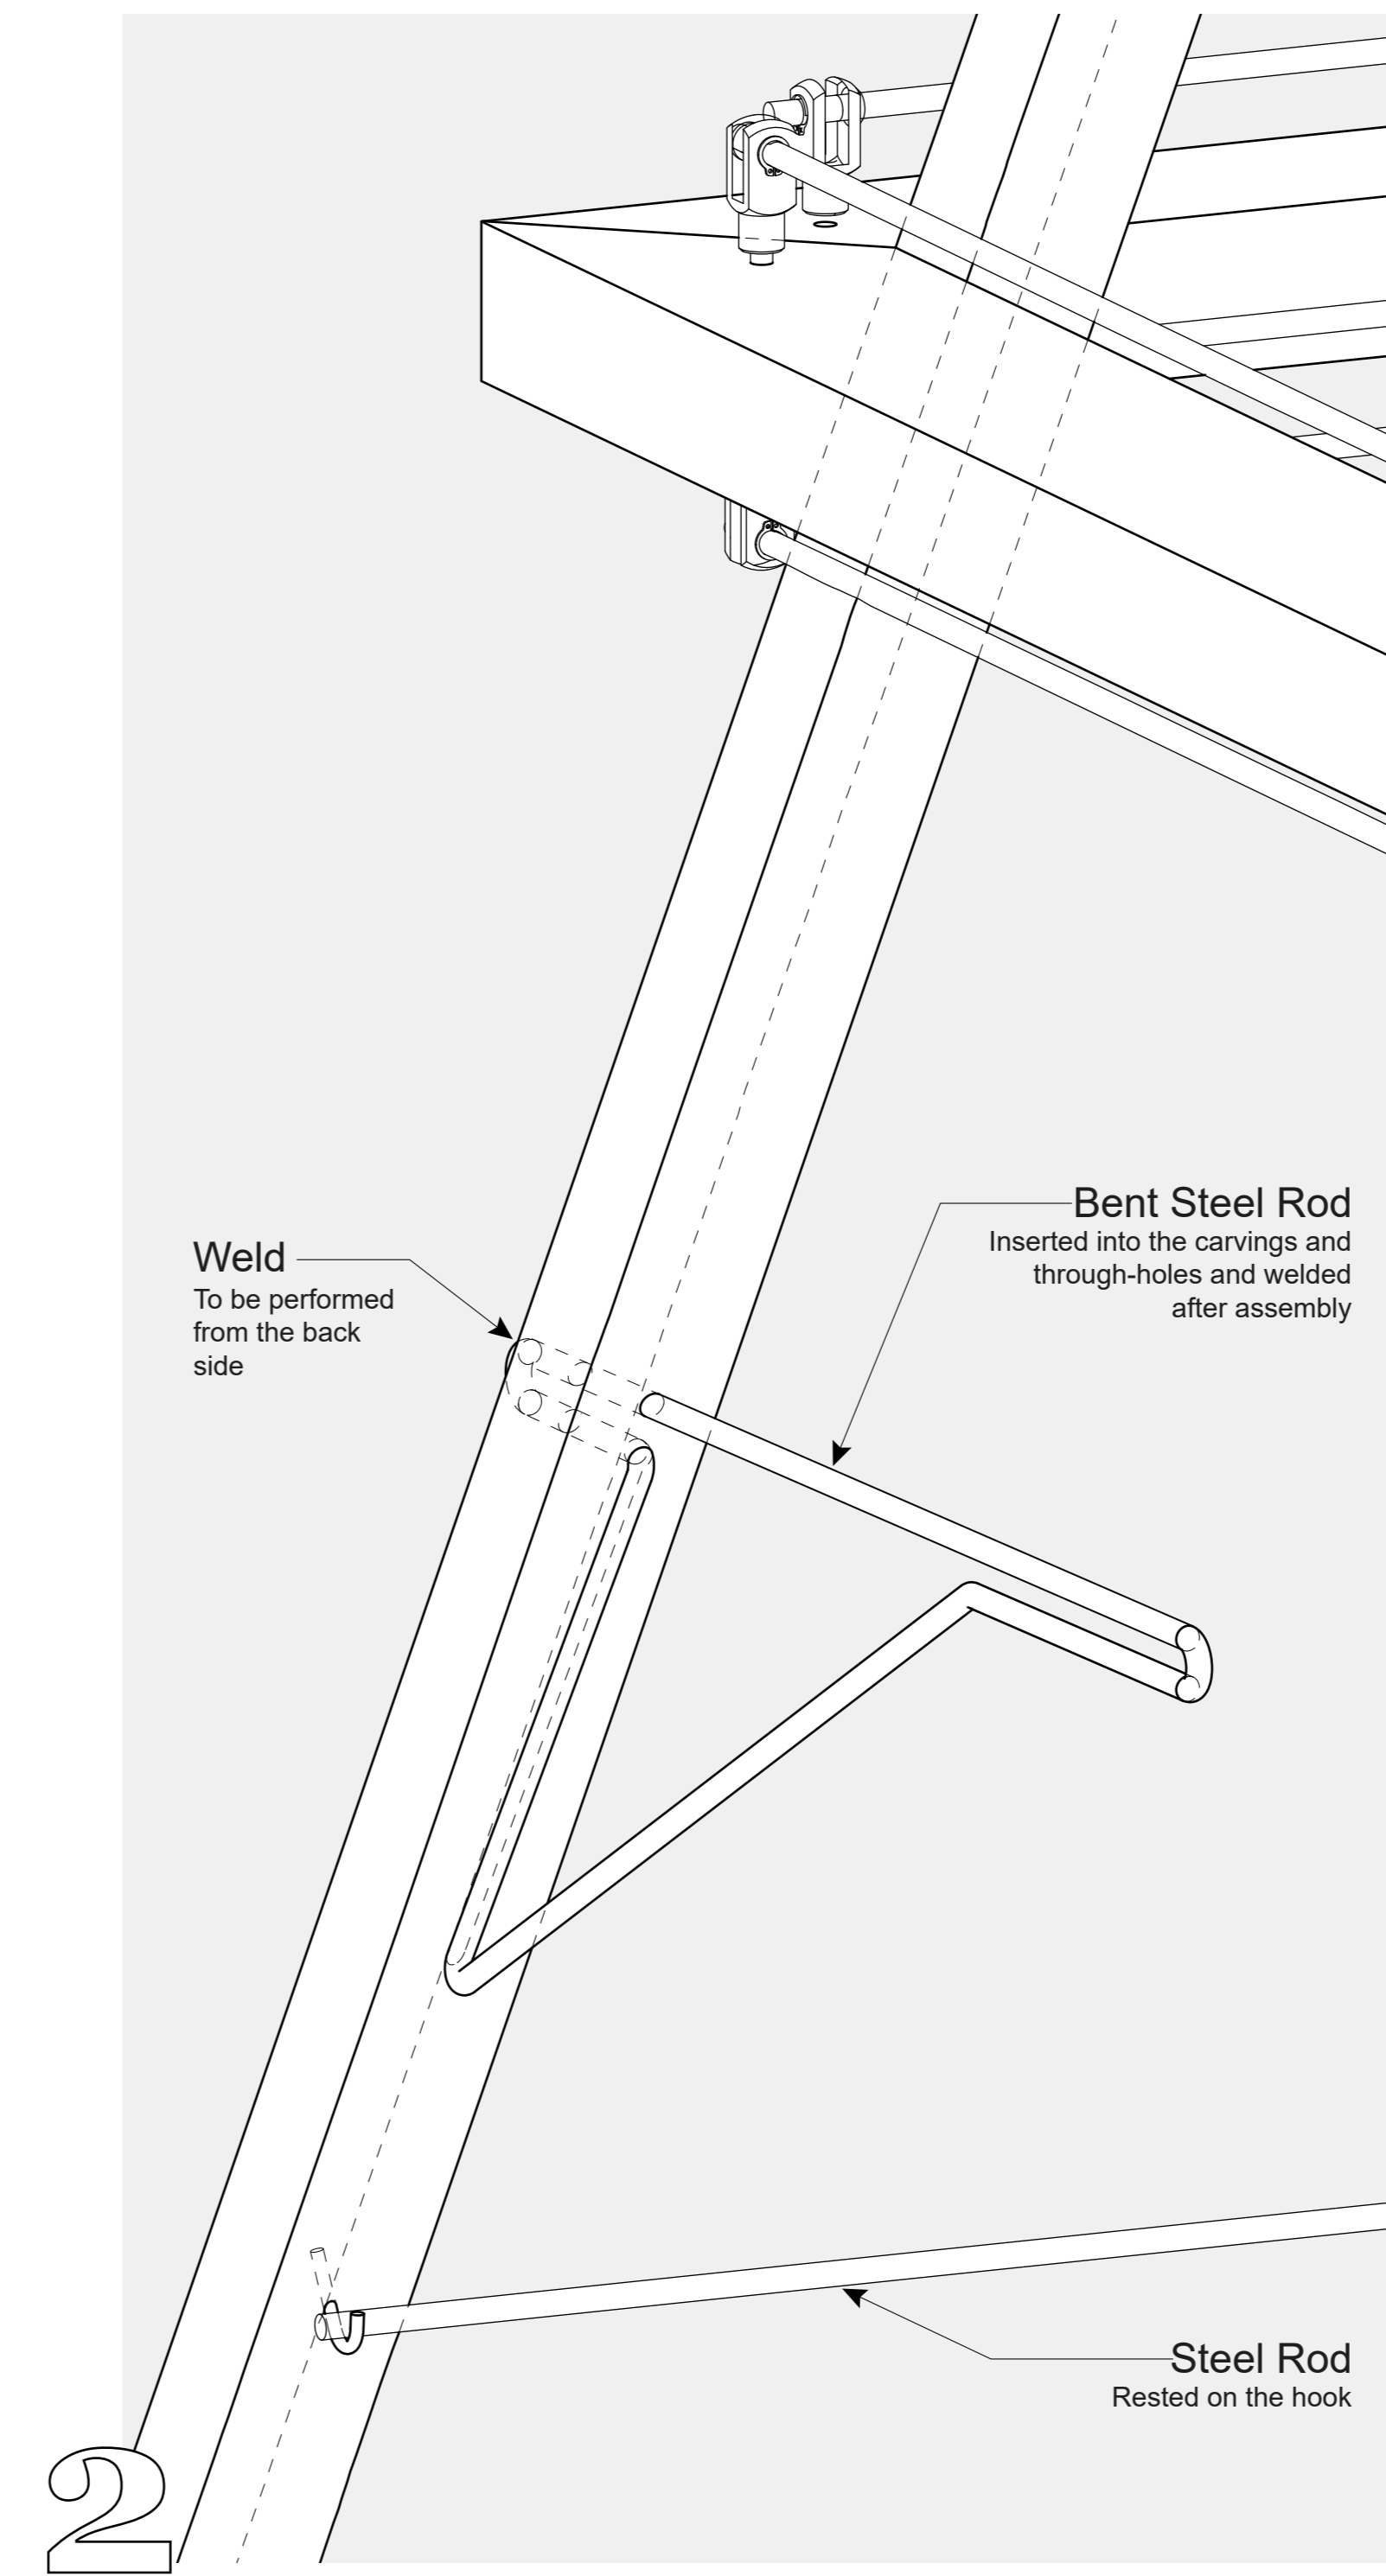

Lamp Detail
0 1 2 5 100CM