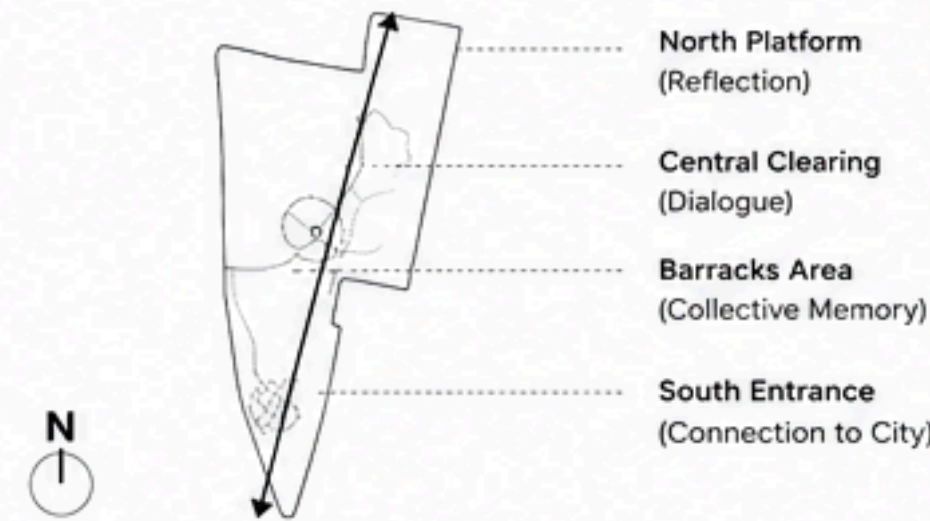

**DIAGRAM LEGEND**

- MEMORY AXIS
- - - EXISTING PATHS
- DIALOGUE POINTS (PAST - FUTURE)
- HISTORICAL LAYERS
- NARRATIVE LANDSCAPE
- ▶ ACCESS POINTS

**CONCEPT**

Arsenal Memory Park transforms a former military-industrial site into a narrative landscape. Through a memory axis crossing historical layers, visitors experience the site's transformation from conflict to collective remembrance, creating a continuous dialogue between past, present, and future.