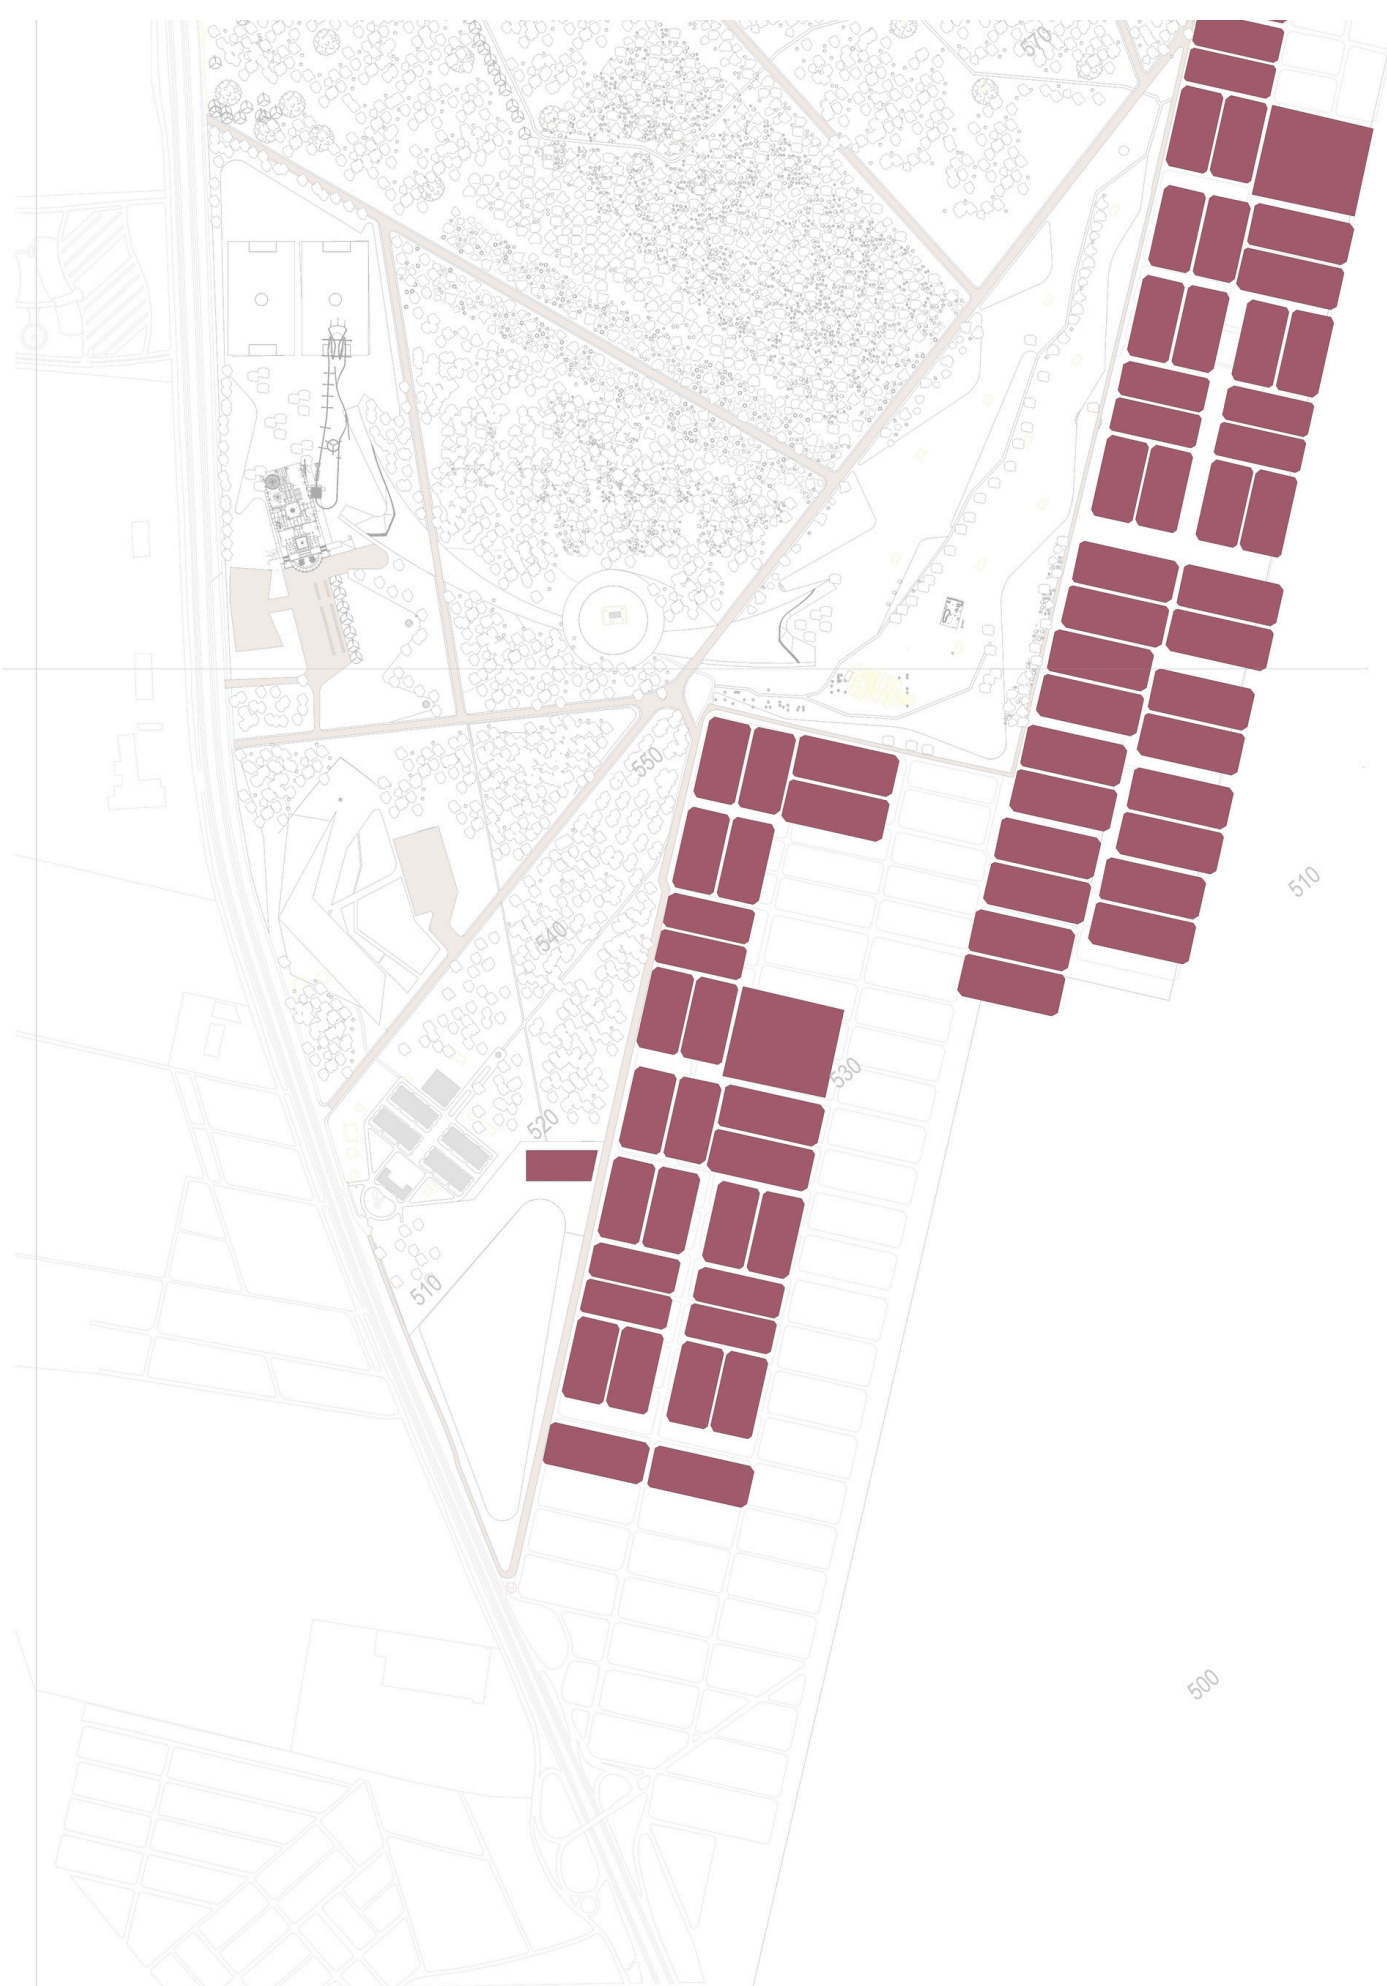

Native vegetation, shaded promenades, ecological restoration areas, and open civic spaces establish a resilient landscape that balances environmental performance with memorial expression.