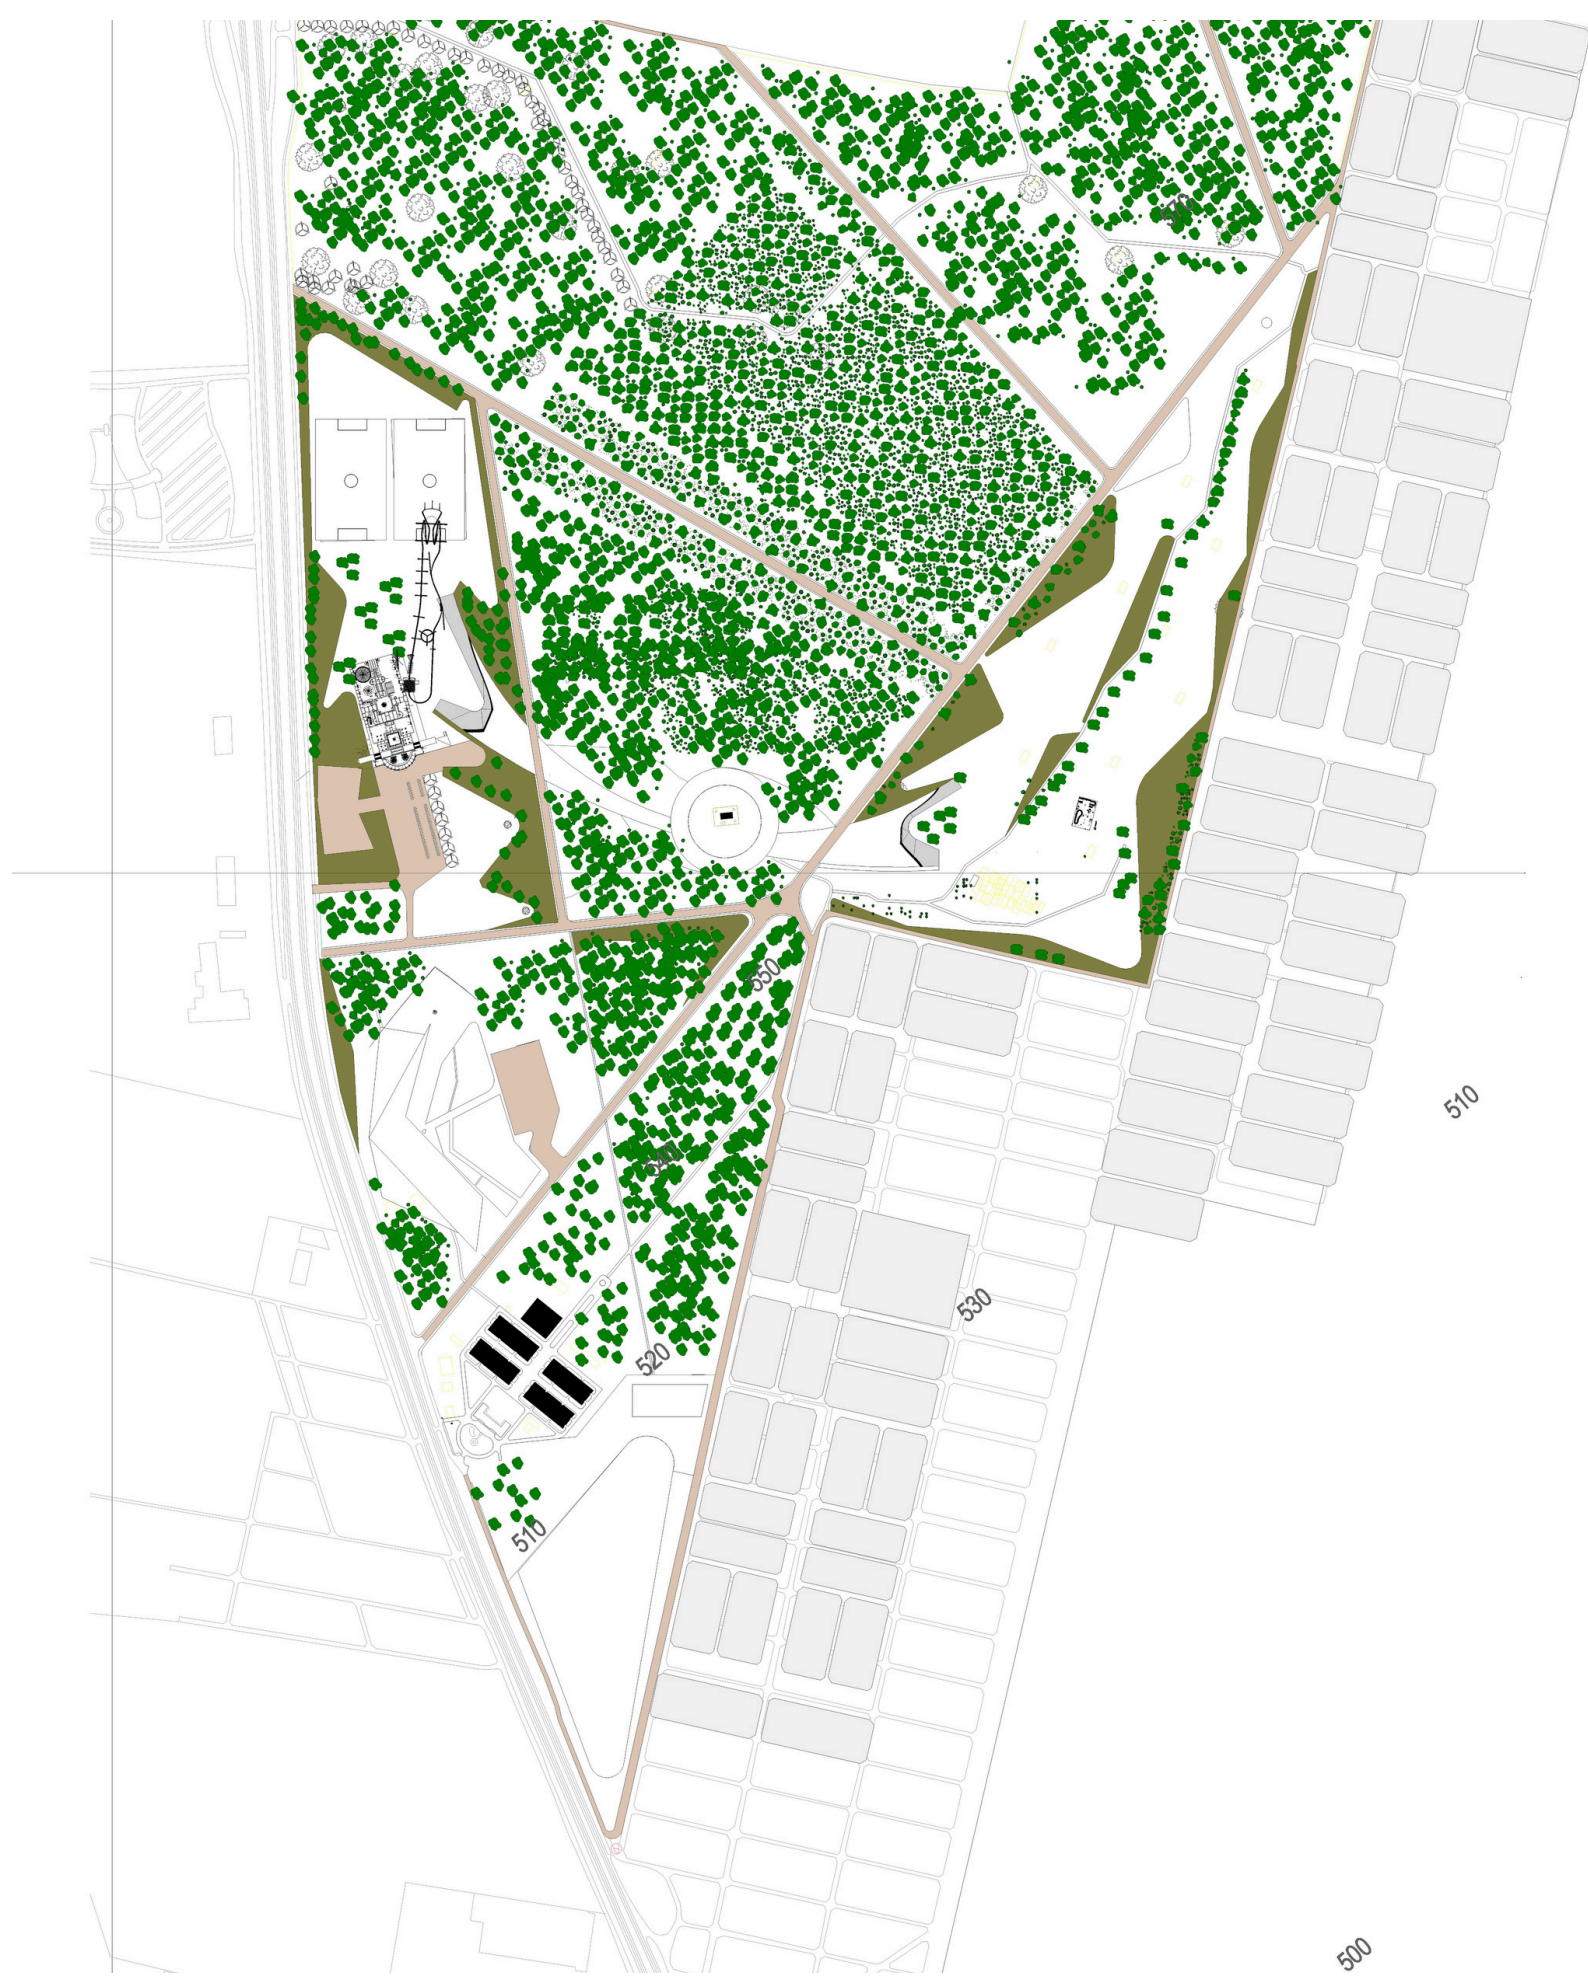

**3. MEMORY AXIS**  
A continuous path connects past, present, and future.

**4. URBAN STORYTELLING**  
The park becomes an open narrative landscape where visitors discover history through movement.

**5. A LIVING MEMORY**  
A place of remembrance, reflection and connection for the city and its people.

**DIAGRAM LEGEND**

- MEMORY AXIS
- - - EXISTING PATHS
- DIALOGUE POINTS (PAST - FUTURE)
- HISTORICAL LAYERS
- NARRATIVE LANDSCAPE
- ▶ ACCESS POINTS

**CONCEPT**

Arsenal Memory Park transforms a former military-industrial site into a narrative landscape. Through a memory axis crossing historical layers, visitors experience the site's transformation from conflict to collective remembrance, creating a continuous dialogue between past, present, and future.

"The project is conceived as a journey through memory. Movement across the site becomes an act of discovery, where visitors encounter moments of reflection, gathering, and contemplation. Landscape, architecture, and narrative are woven together to create a meaningful spatial experience."