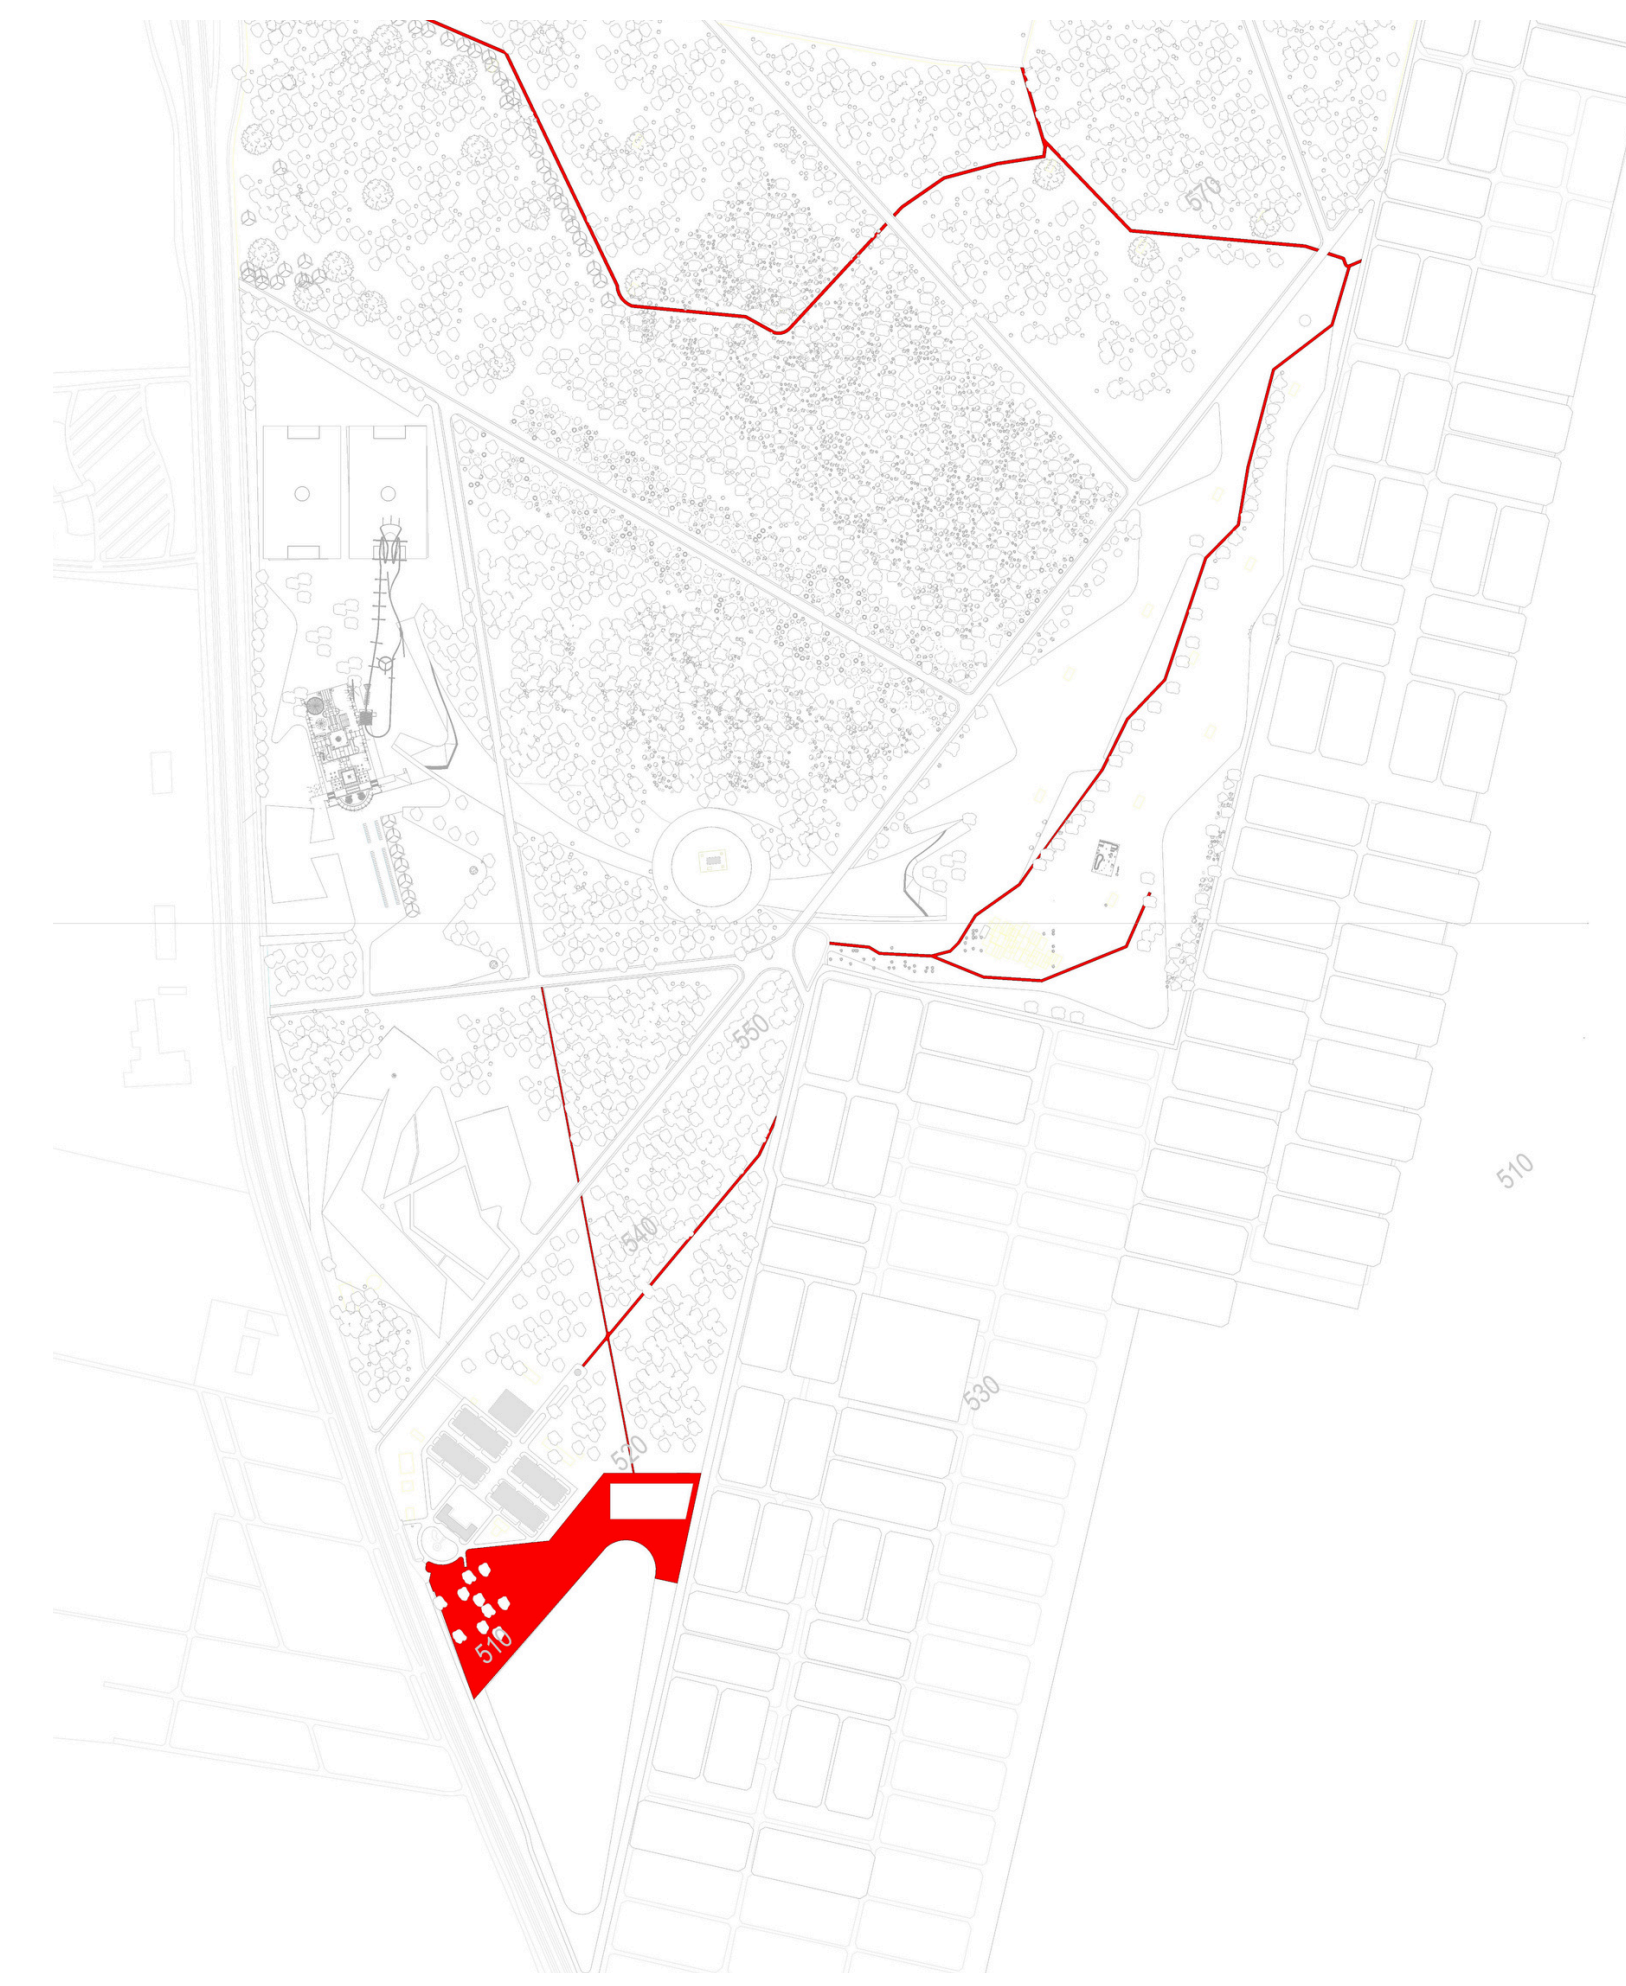

Native vegetation, shaded promenades, ecological restoration areas, and open civic spaces establish a resilient landscape that balances environmental performance with memorial expression.