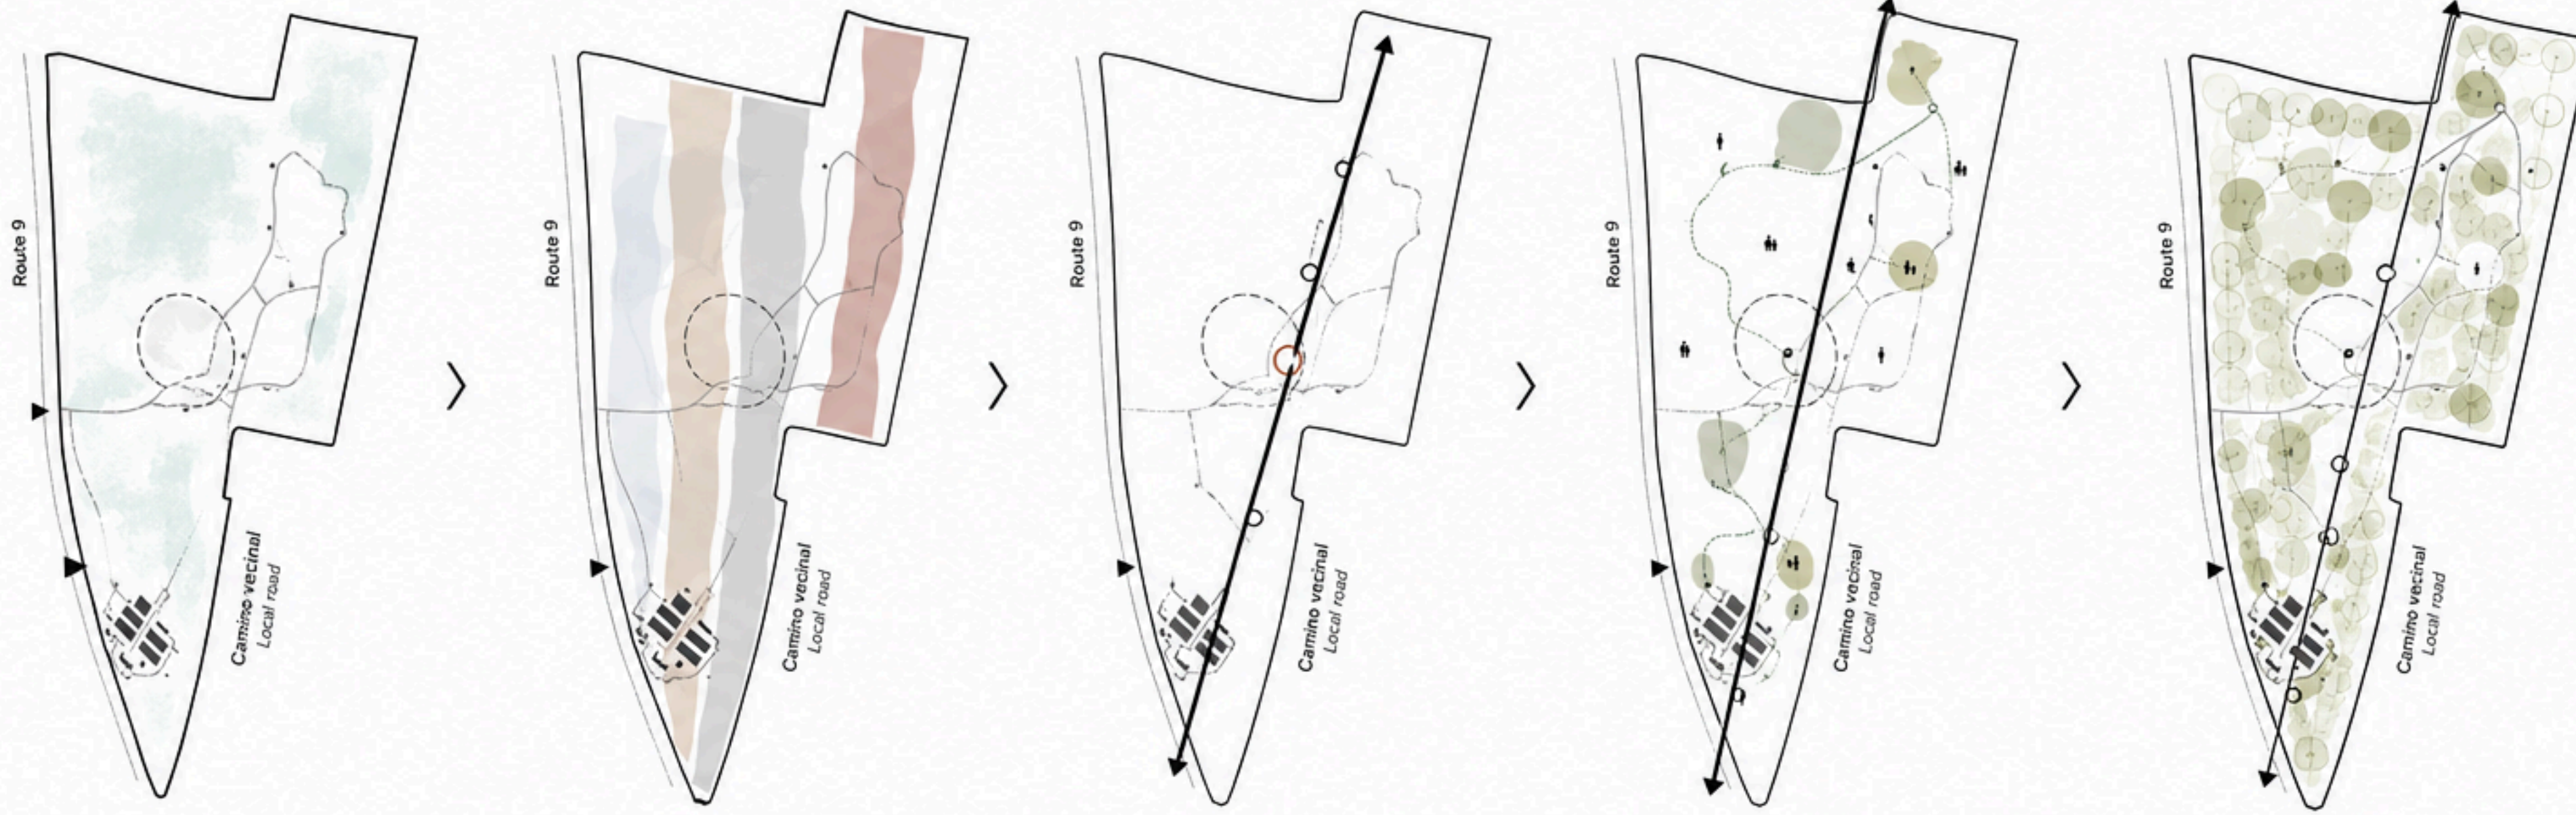

# ARSENAL MEMORY PARK

Urban Storytelling Through Memory

**CONCEPT DIAGRAM**

**1. MEMORY OF THE ARSENAL**  
The former military-industrial site is preserved as a collective memory.

**2. TIME & TRANSFORMATION**  
Historical layers are revealed through a sequence of spatial experiences.

**3. MEMORY AXIS**  
A continuous path connects past, present, and future.

**4. URBAN STORYTELLING**  
The park becomes an open narrative landscape where visitors discover history through movement.

**5. A LIVING MEMORY**  
A place of remembrance, reflection and connection for the city and its people.

**DIAGRAM LEGEND**

- MEMORY AXIS
- - - EXISTING PATHS
- DIALOGUE POINTS (PAST - FUTURE)
- HISTORICAL LAYERS
- NARRATIVE LANDSCAPE
- ▶ ACCESS POINTS

**CONCEPT**

Arsenal Memory Park transforms a former military-industrial site into a narrative landscape. Through a memory axis crossing historical layers, visitors experience the site's transformation from conflict to collective remembrance, creating a continuous dialogue between past, present, and future.

"The project is conceived as a journey through memory. Movement across the site becomes an act of discovery, where visitors encounter moments of reflection, gathering, and contemplation. Landscape, architecture, and narrative are woven together to create a meaningful spatial experience."