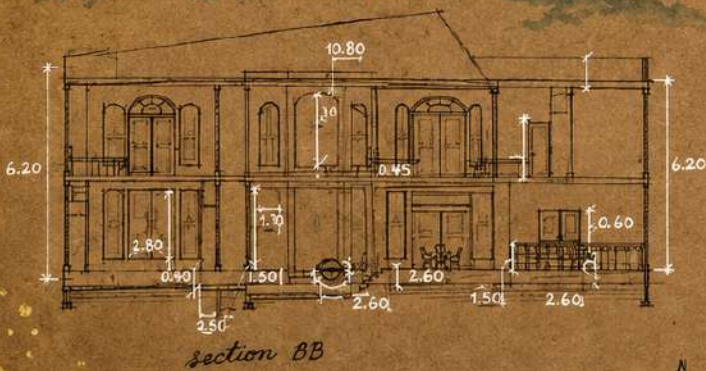

Bubble Diagram

Loved Stories

ON BOG
THAMES LEE →

Ground Floor plan

N

ON BOG THAMES LEE →

First Floor plan

Section and Elevation

N
N
Scale 1:100
All in M.

Mood Board

LIVING ROOM

TEXTURE WALL
(WOOD PANELS)

SAGE, FOREST
IN LIVING
ROOM

ITALIAN MARBLE

CARRARA MARBLE
NERO MARQUINA
NERO AFRICANA
EMPELEAU

DINING
CONCEPT