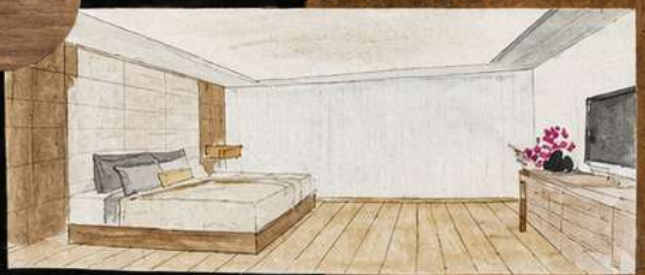

Mood Board

LIVING ROOM

TEXTURE WALL
(WOOD PANELS)

SAGE, FOREST
IN LIVING
ROOM

ITALIAN MARBLE

CARRARA MARBLE
NERO MARQUINA
NERO AFRICANA
EMPELEAU

DINING
CONCEPT

BATHROOM

TERRAZZO
SLABS

BATHROOM

GEOMETRIC
TILES

BALCONY

DINING

SPANISH
KITCHEN

BEDROOM

WOODEN
FLOOR

COLOURS PALETTE

- BEIGE
- OLIVE GREEN
- TERRACOTTA
- FOREST GREEN
- DUSTY BLUE
- WARM GREY
- CREAM
- CHARCOAL
- WOOD TONE
- BRASS GOLD

INDOOR WATERFALL

EARTHY BROWN
STONE TO ENHANCE
CREATE A RICH
TEXTURE

VITRIFIED
TILE

WOODEN
FLOOR