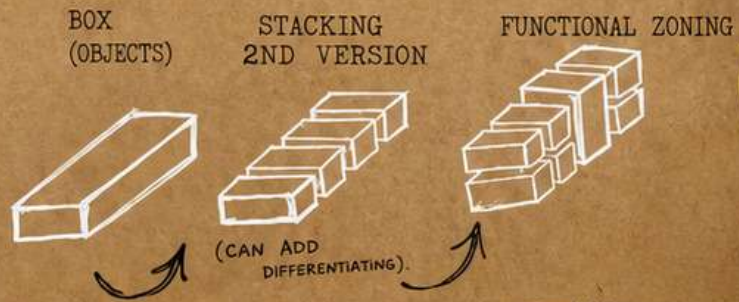

THE CONCEPT SHEET

Inspiration

THE MINDSET IS INSPIRED BY HARRY POTTER, MERGING FANTASY, VINTAGE ARCHITECTURE, THE 19TH & 20TH CENTURY AS MAINFRAME SOURCED FROM: STRUCTURES, ARCHITECTURE & CENTURY PAST. NEO-GOTHIC THEME THE PALACES AND ANTIQUITY. THE MEDIA: BOOKS & MOVIES ENHANCED WITH MODERN LAYOUT.

Form

Features

THE THEME REPRESENT GOTHIC, MIXED ROOF AND ARCHES IN A VICTORIAN ARCHITECTURAL LANGUAGE. FUNCTIONAL, FLEXIBLE ARE THE KEYNOTE. THE SPACES TO STAY CONTEMPORARY AESTHETIC.

Texture

EXCITED TOUCH, TEXTURE FROM BOOKS AND TIMELESS, ORNATE GRAPHICS TO THE CONCEPT. ENHANCED WITH SCRATCHES, OVERLAYS AND HANDWRITTEN ELEMENTS FOR DEPTH AND WARMTH.

arched doors and windows as accents.