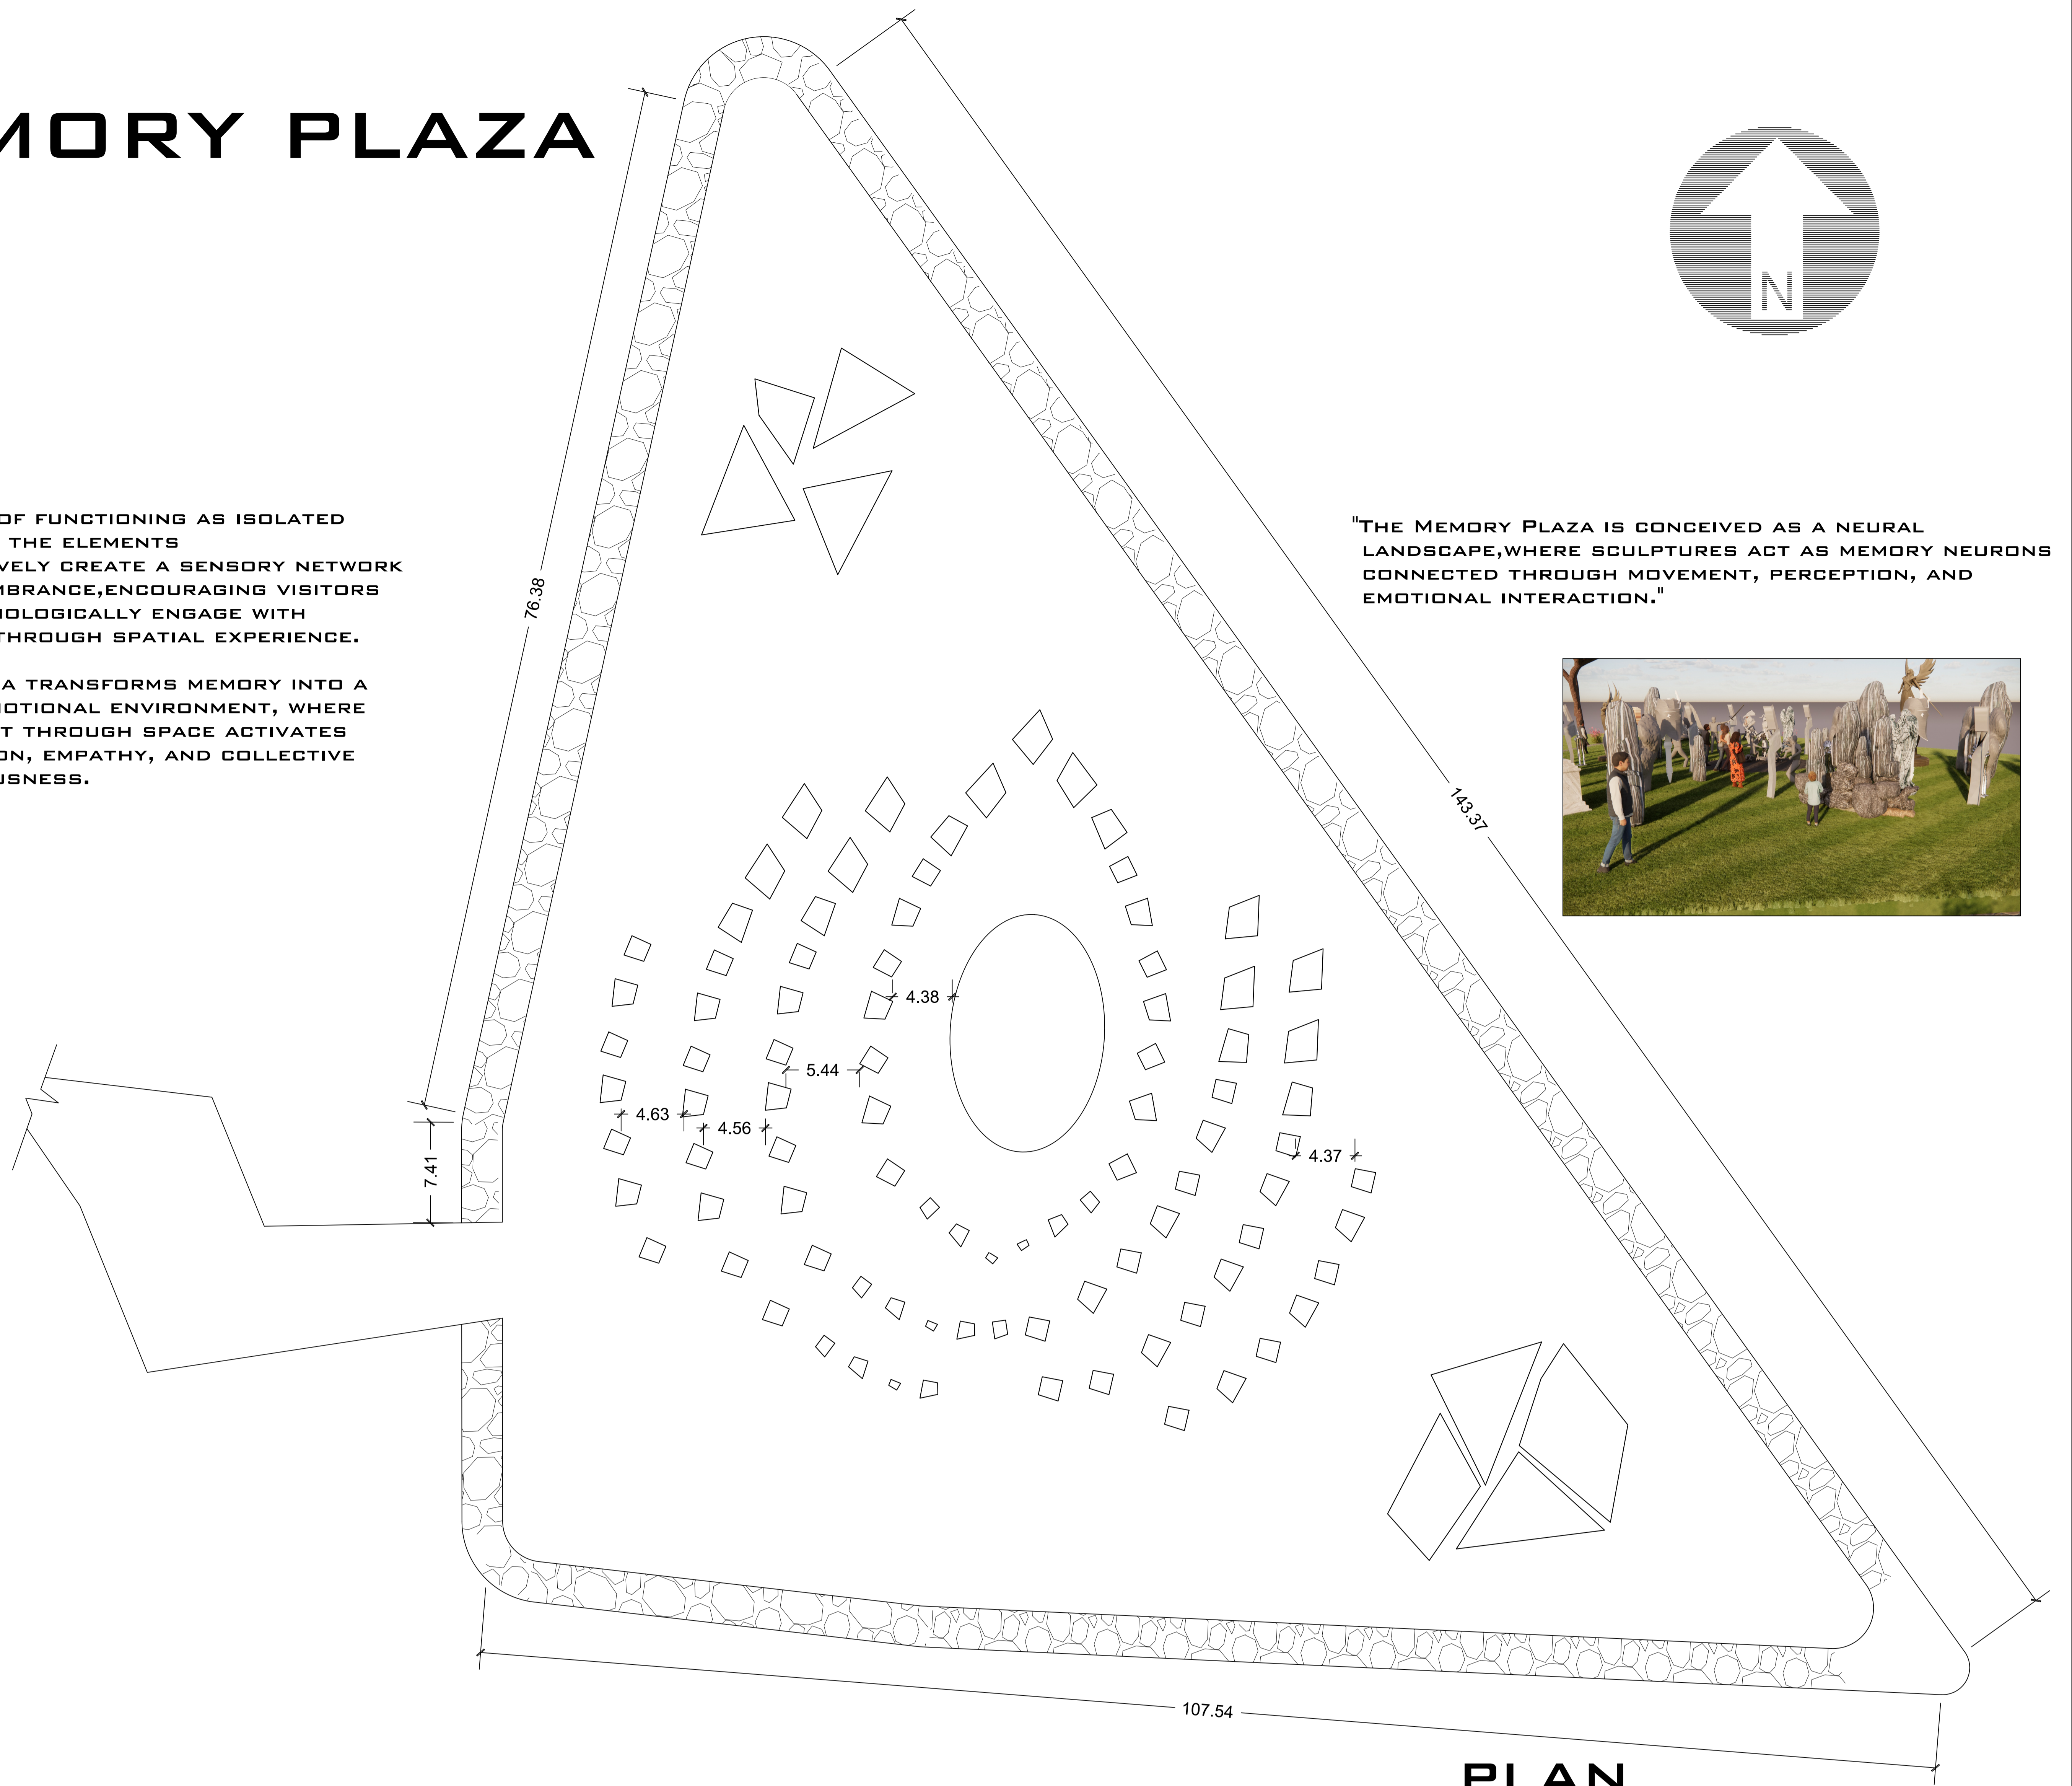

# MEMORY PLAZA

INSTEAD OF FUNCTIONING AS ISOLATED OBJECTS, THE ELEMENTS COLLECTIVELY CREATE A SENSORY NETWORK OF REMEMBRANCE, ENCOURAGING VISITORS TO PSYCHOLOGICALLY ENGAGE WITH MEMORY THROUGH SPATIAL EXPERIENCE.

THE PLAZA TRANSFORMS MEMORY INTO A LIVING EMOTIONAL ENVIRONMENT, WHERE MOVEMENT THROUGH SPACE ACTIVATES REFLECTION, EMPATHY, AND COLLECTIVE CONSCIOUSNESS.

"THE MEMORY PLAZA IS CONCEIVED AS A NEURAL LANDSCAPE, WHERE SCULPTURES ACT AS MEMORY NEURONS CONNECTED THROUGH MOVEMENT, PERCEPTION, AND EMOTIONAL INTERACTION."

PLAN

SECTION AA'

SECTION BB'

VIEWS

SCALE 1 : 200