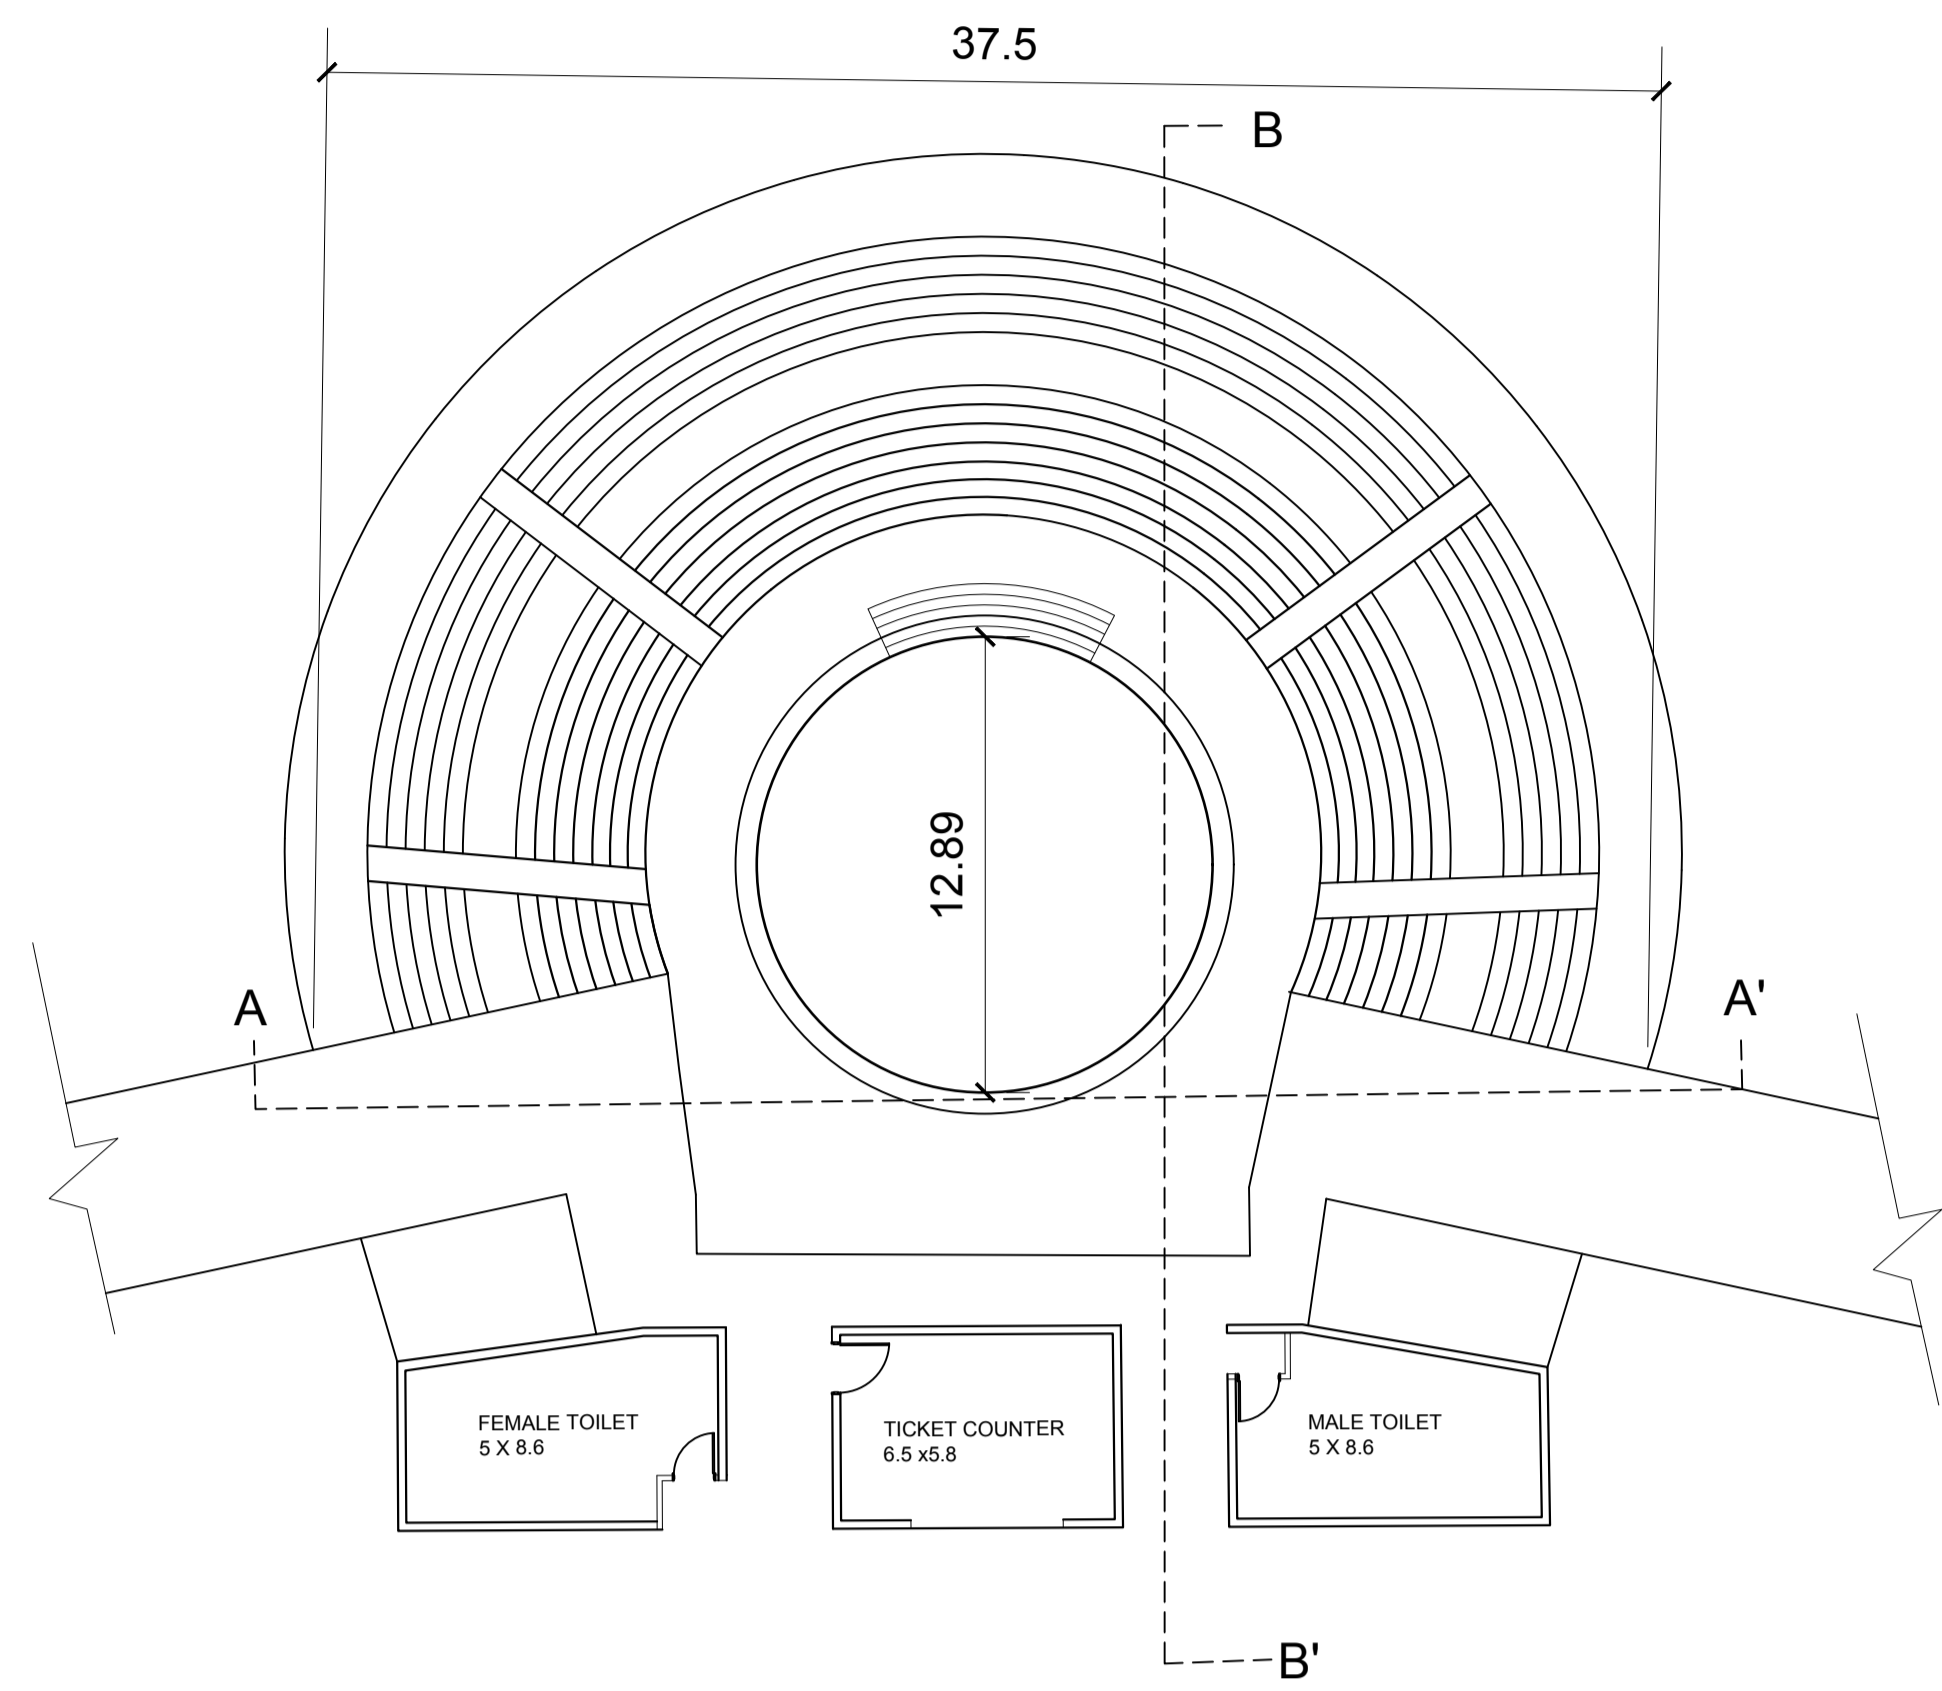

AMPHITHEATRE

PLAN

KEY PLAN

SECTION AA'

SECTION BB'

VIEWS

SCALE 1 :200
ALL DIMENSIONS ARE IN M