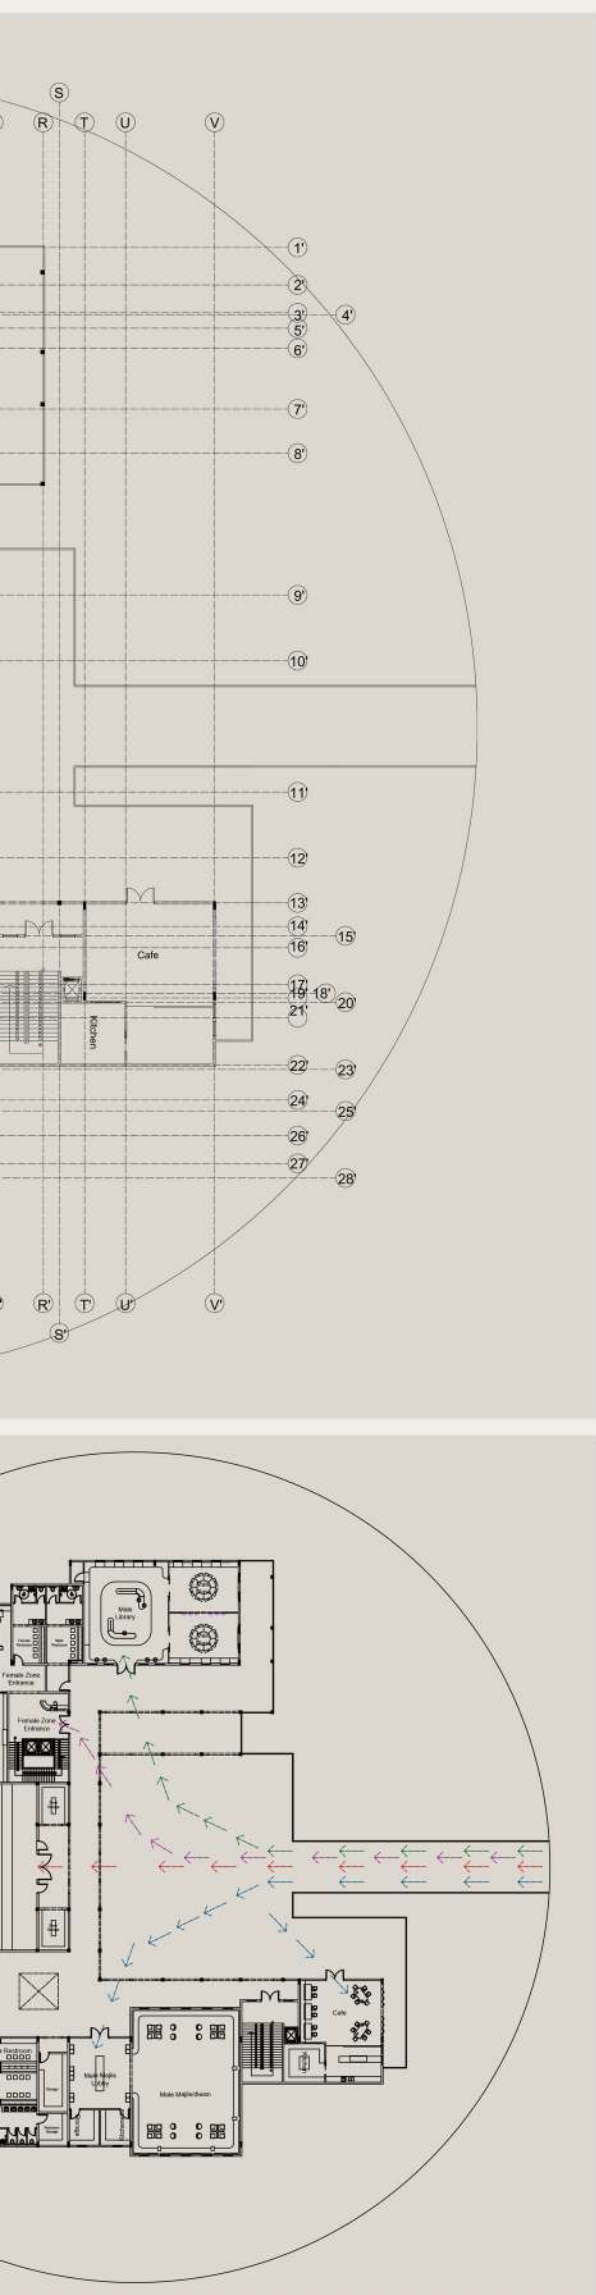

Main Prayer Hall (Ground Floor)

Kids Club (First Floor)

Male Majlis (Ground Floor)

Female Majlis (First Floor)

Administration Office (Ground Floor)

Kids Club Reception (First Floor)

GROUND FLOOR PLAN  
SCALE 1:250

FIRST FLOOR PLAN  
SCALE 1:250

SECTION A -- A'  
SCALE 1:50