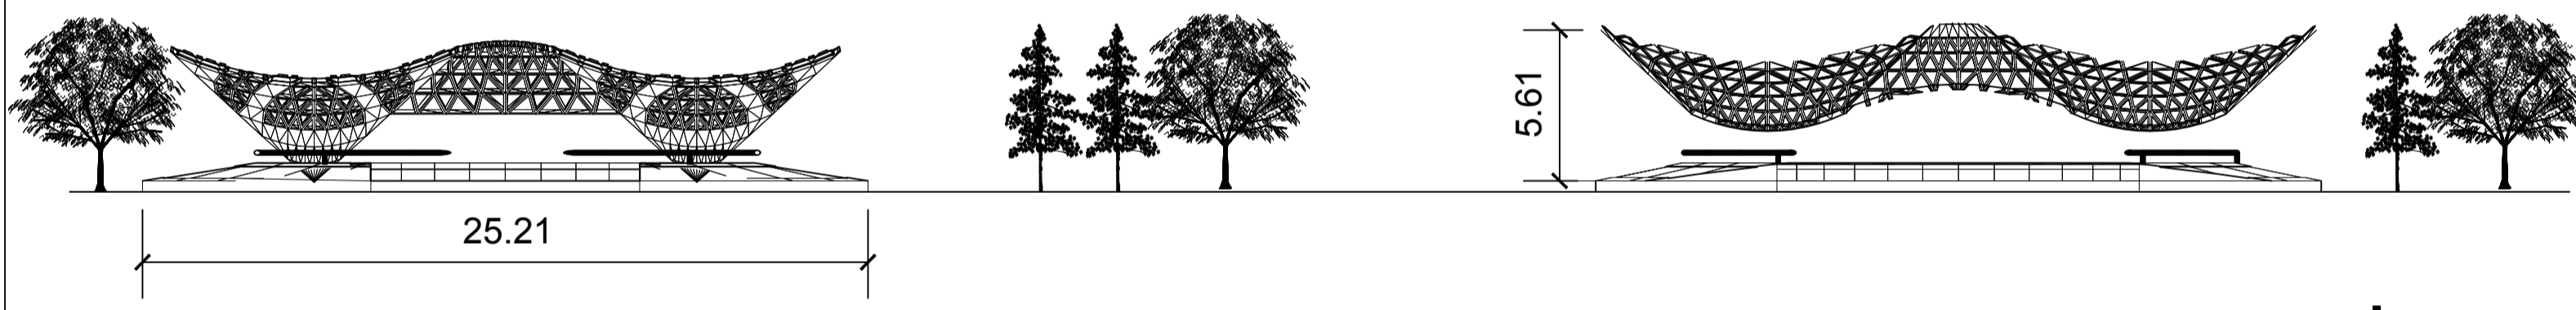

SHADE HOUSE

THE DENDRITE CANOPY

CRYSTAL GATEWAY

PLAN

PLAN

SECTION AA'

SECTION AA'

SECTION BB'

VIEWS

SCALE 1 : 200
ALL DIMENSIONS ARE IN M