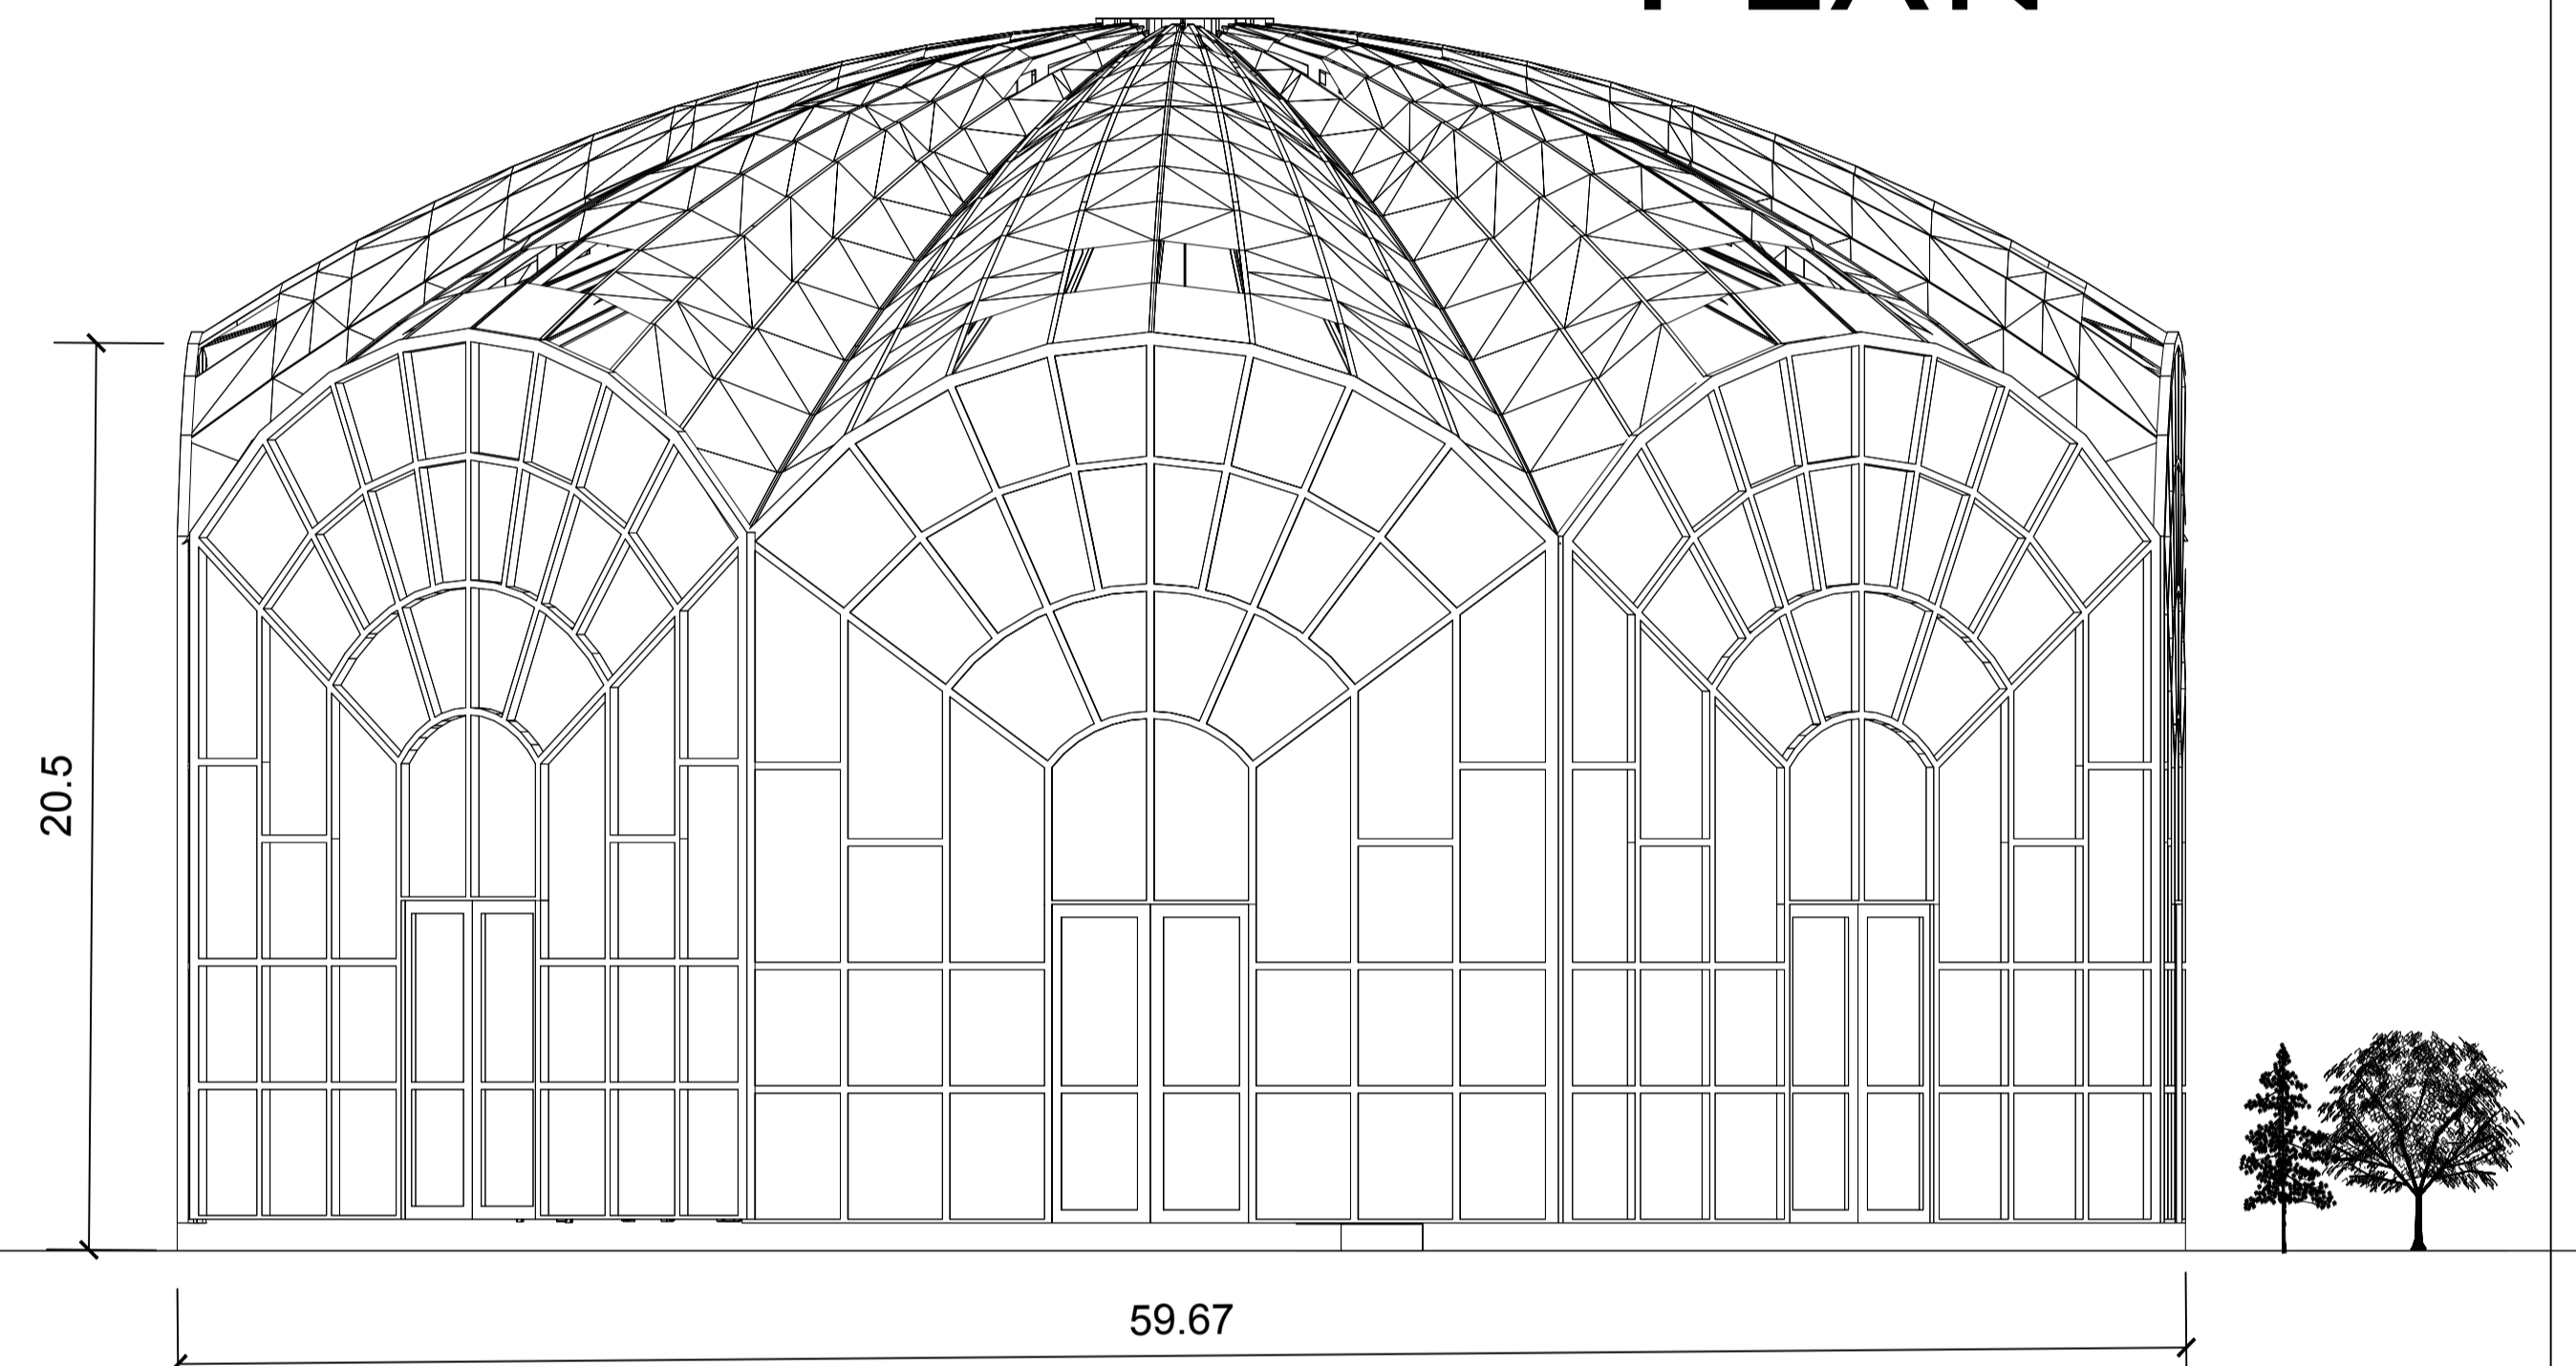

SHADE HOUSE

THE DENDRITE CANOPY

CRYSTAL GATEWAY

PLAN

PLAN

SECTION AA'

SECTION AA'

SECTION BB'

VIEWS

SCALE 1 : 200
ALL DIMENSIONS ARE IN M