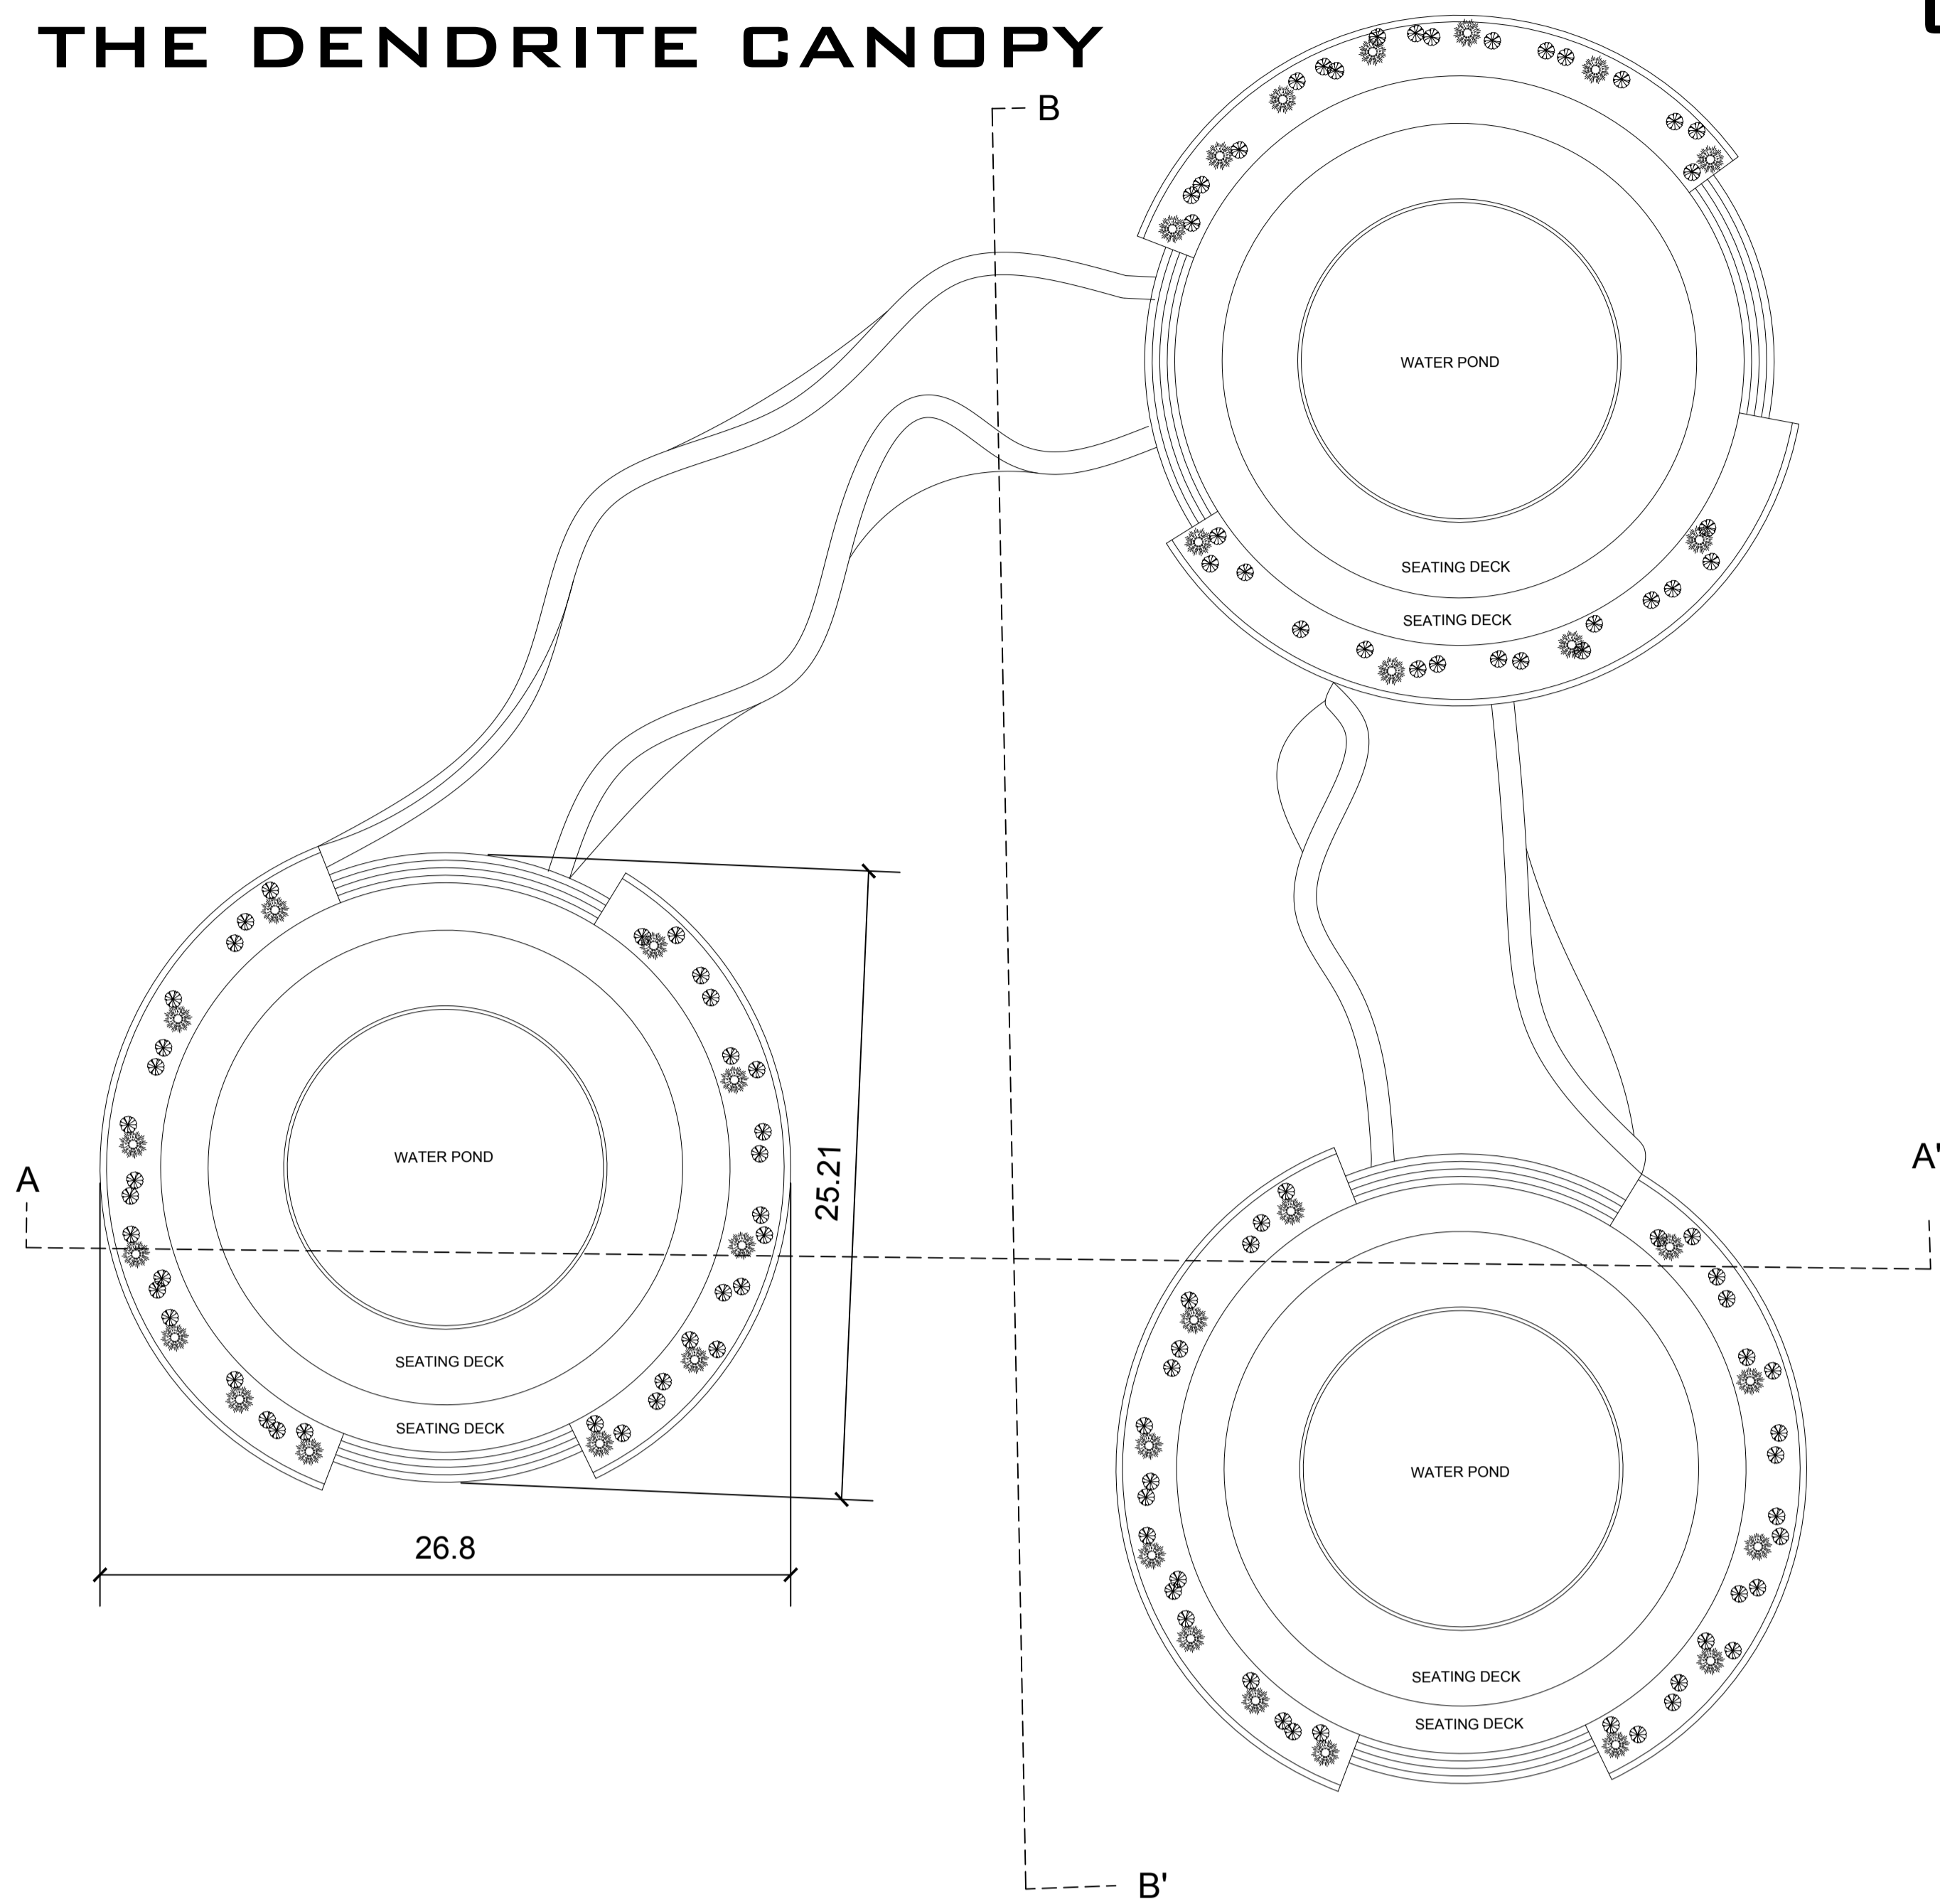

SHADE HOUSE

THE DENDRITE CANOPY

CRYSTAL GATEWAY

PLAN

PLAN

SECTION AA'

SECTION AA'

SECTION BB'

VIEWS

SCALE 1 : 200
ALL DIMENSIONS ARE IN M