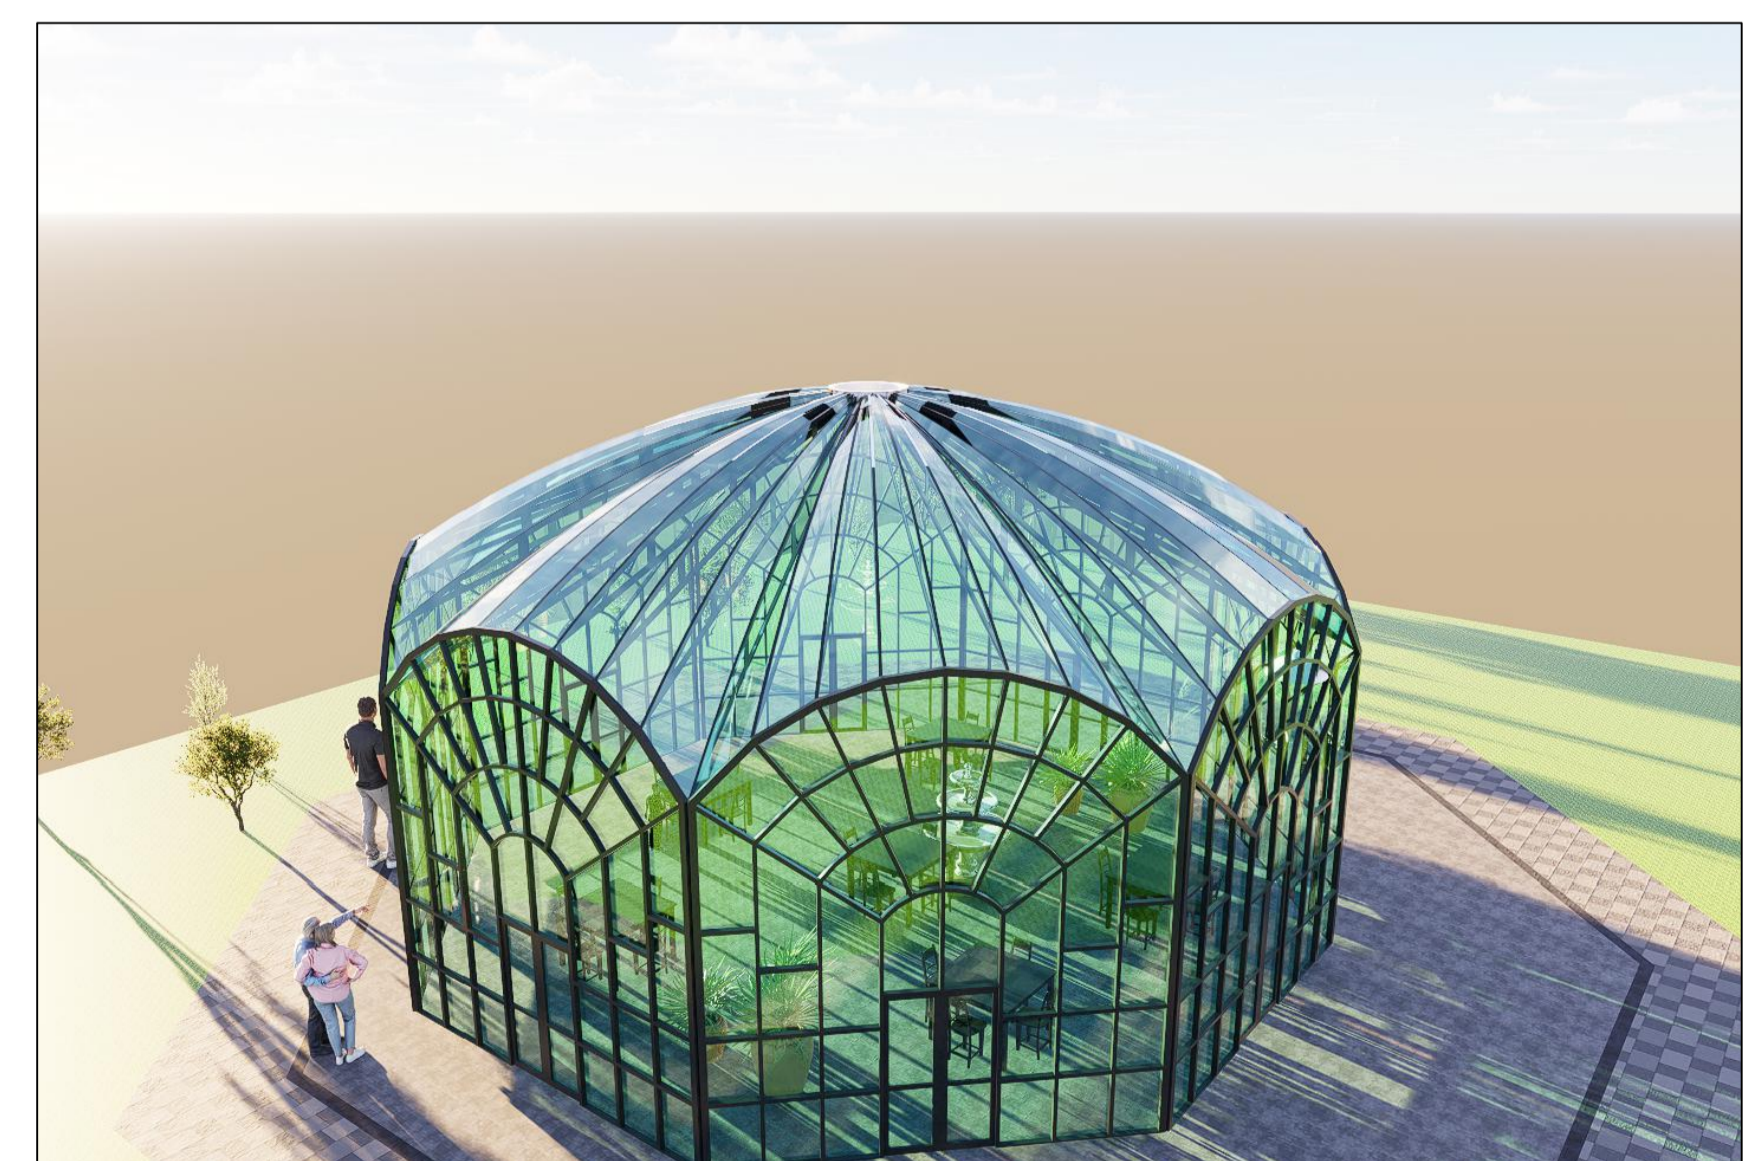

SHADE HOUSE

THE DENDRITE CANOPY

CRYSTAL GATEWAY

PLAN

PLAN

SECTION AA'

SECTION AA'

SECTION BB'

VIEWS

SCALE 1 : 200
ALL DIMENSIONS ARE IN M