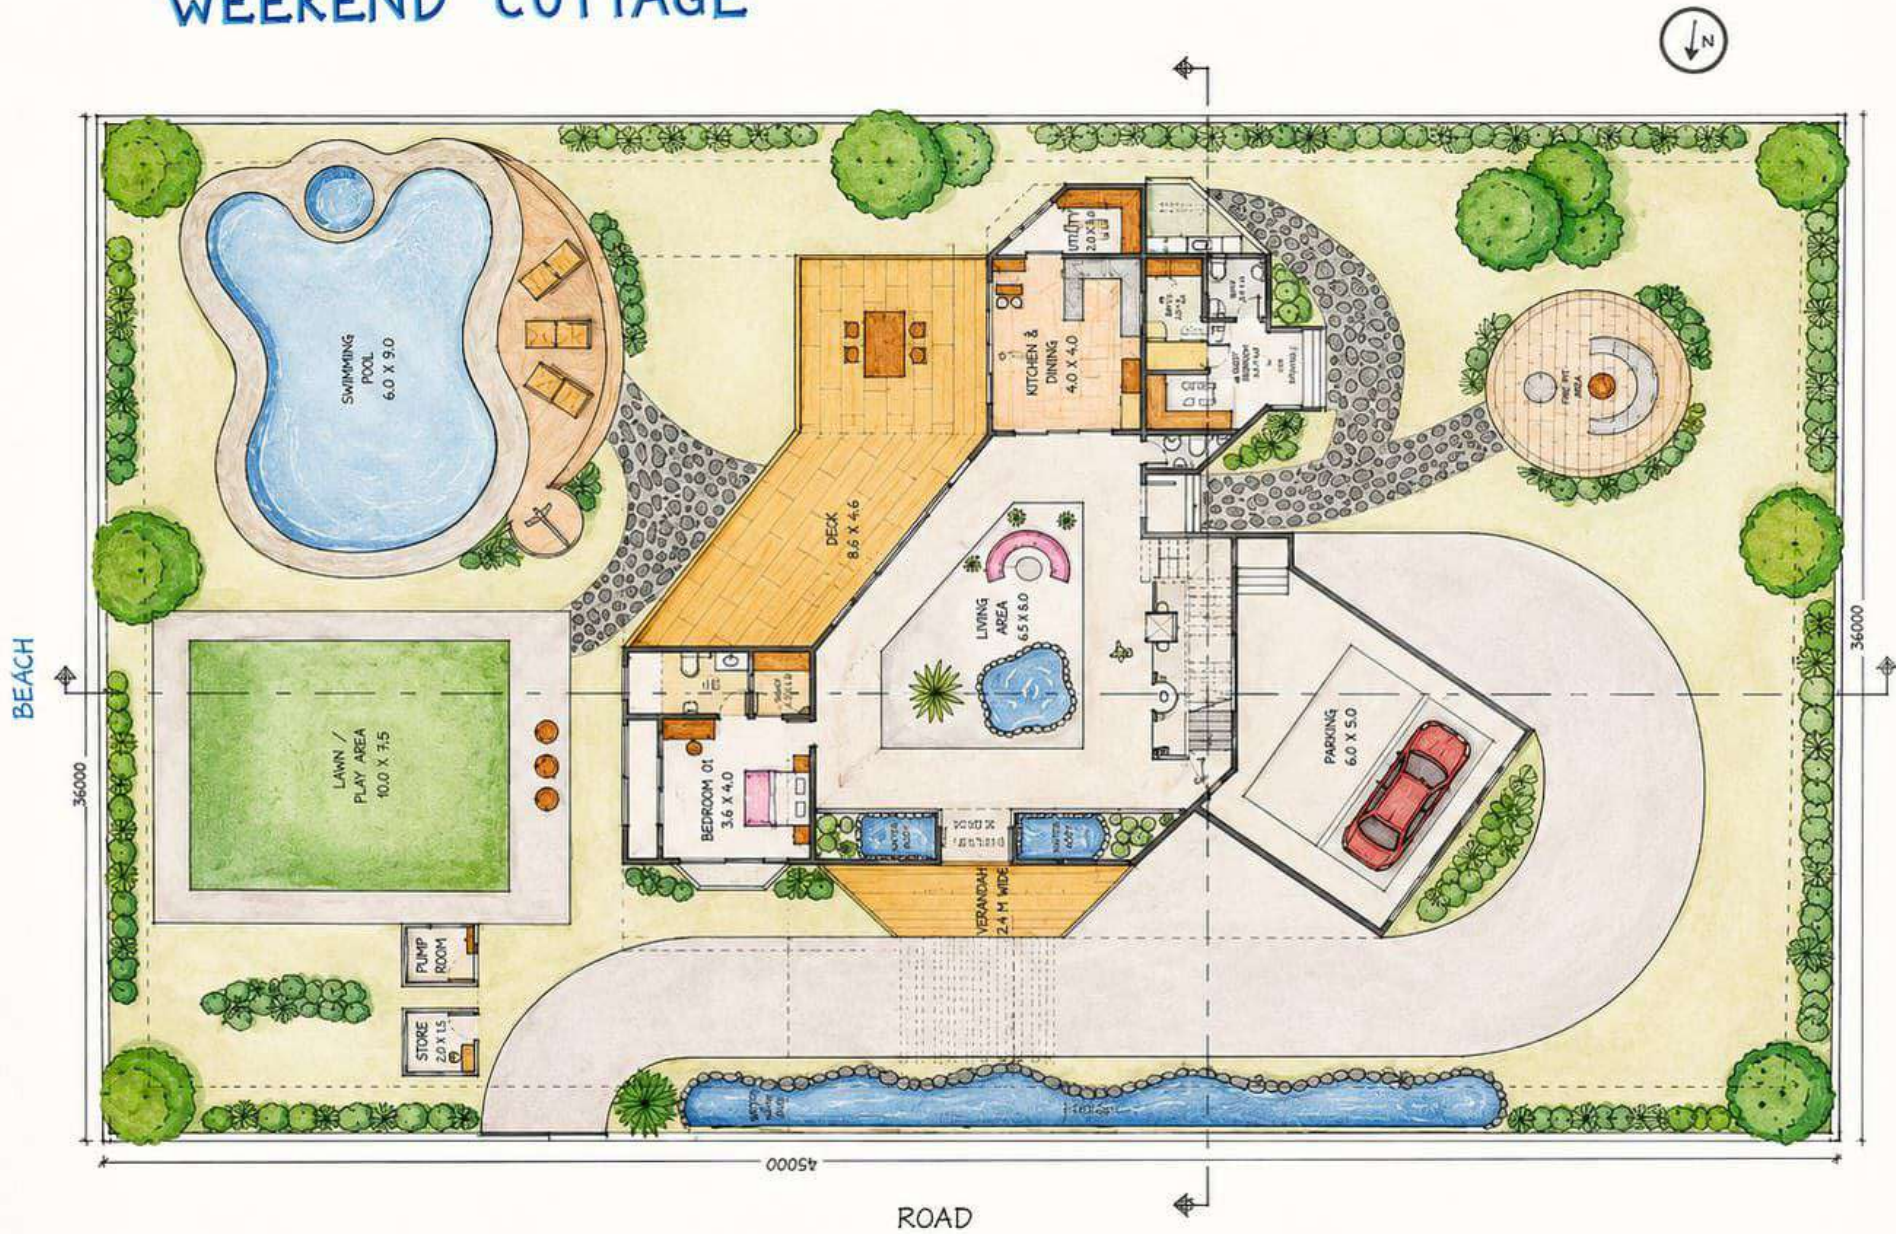

WEEKEND COTTAGE CONCEPT SHEET

CORE IDEA : CREATING OUTDOOR
SENSATION WITHOUT AFFECTING THE
LEVEL OF PRIVACY
BUFFERS FOR PRIVACY
SEMI OPEN TRANSITION
VISUAL CONNECTIVITY
VOID SPACES
COURTYARDS

TEXTURE

TIMBER TEXTURE

ANALYSIS

CAR CRAZE GUY

RITVIK RAO R
250101601045

WEEKEND COTTAGE

GROUND FLOOR PLAN

SCALE 1:100

R. RITVIK RAO
250101601045
SEM - II - A - SEC
CRESCENT SCHOOL OF ARCHITECTURE

WEEKEND COTTAGE

SCALE 1:100

FIRST FLOOR PLAN

R. RITVIK RAO
250101601045
SEM - II A - SECTION
CRESCENT SCHOOL OF ARCHITECTURE

WEEKEND COTTAGE

BEACH

SCALE 1 : 100

SITE PLAN

R. RITVIK RAO
250101601045
SEM - II A - SEC
CRESCENT SCHOOL OF ARCHITECTURE

WEEKEND COTTAGE

EAST ELEVATION

SCALE 1:100

NORTH ELEVATION

SCALE 1:100

ALL DIMENSIONS ARE IN MM

ELEVATION

R. RITVIK RAO
250101601045
SEM - II A - SECTION
CRESCENT SCHOOL OF ARCHITECTURE