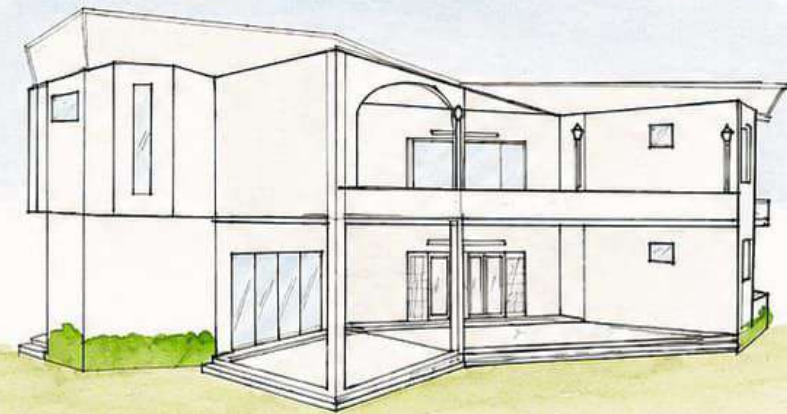

WEEKEND COTTAGE CONCEPT SHEET

CORE IDEA : CREATING OUTDOOR
SENSATION WITHOUT AFFECTING THE
LEVEL OF PRIVACY
BUFFERS FOR PRIVACY
SEMI OPEN TRANSITION
VISUAL CONNECTIVITY
VOID SPACES
COURTYARDS

TEXTURE

TIMBER TEXTURE

WEEKEND COTTAGE

SECTION AA'

SCALE 1:100

SECTION BB'

SCALE 1:100

ALL DIMENSIONS ARE GIVEN IN MM

SECTION

R. RITVIK RAO
250101601045
SEM-II A - SECTION
CRESCENT SCHOOL OF ARCHITECTURE

WEEKEND COTTAGE

EAST ELEVATION

SCALE 1:100

NORTH ELEVATION

SCALE 1:100

ALL DIMENSIONS ARE IN MM

ELEVATION

R. RITVIK RAO
250101601045
SEM - II A - SECTION
CRESCENT SCHOOL OF ARCHITECTURE

WEEKEND COTTAGE

VIEW

R. RITVIK RAO
250101601045
SEM - II A - SECTION
CRESCENT SCHOOL OF ARCHITECTURE