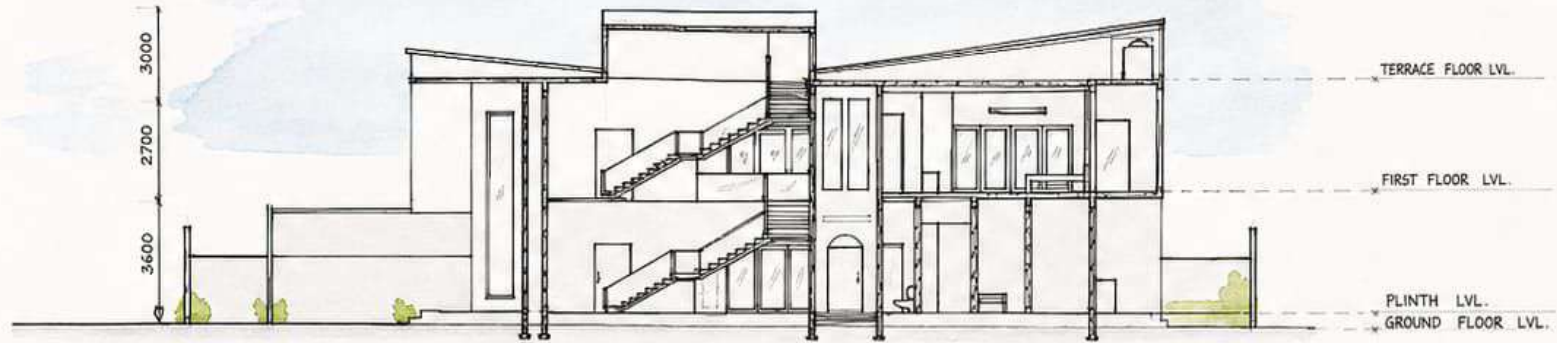

SCALE 1:100

FIRST FLOOR PLAN

R. RITVIK RAO
250101601045
SEM - II A - SECTION
CRESCENT SCHOOL OF ARCHITECTURE

WEEKEND COTTAGE

BEACH

SCALE 1 : 100

SITE PLAN

R. RITVIK RAO
250101601045
SEM - II A - SEC
CRESCENT SCHOOL OF ARCHITECTURE

WEEKEND COTTAGE

SECTION AA'

SCALE 1:100

SECTION BB'

SCALE 1:100

ALL DIMENSIONS ARE GIVEN IN MM

SECTION

R. RITVIK RAO
250101601045
SEM-II A - SECTION
CRESCENT SCHOOL OF ARCHITECTURE

WEEKEND COTTAGE

EAST ELEVATION

SCALE 1:100

NORTH ELEVATION

SCALE 1:100

ALL DIMENSIONS ARE IN MM

ELEVATION

R. RITVIK RAO
250101601045
SEM - II A - SECTION
CRESCENT SCHOOL OF ARCHITECTURE