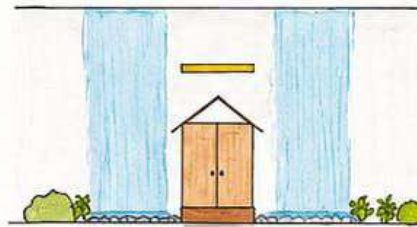

WEEKEND COTTAGE CONCEPT SHEET

CORE IDEA : CREATING OUTDOOR
SENSATION WITHOUT AFFECTING THE
LEVEL OF PRIVACY
BUFFERS FOR PRIVACY
SEMI OPEN TRANSITION
VISUAL CONNECTIVITY
VOID SPACES
COURTYARDS

TEXTURE

TIMBER TEXTURE

WALL TEXTURE

TILE TEXTURE

COLOURS USED

ARTIFICIAL LANDSCAPE

OUTDOOR CONNECTIVITY

USER

NATURE ENTHUSIAST

FITNESS FREAK

ANALYSIS

CAR CRAZE GUY

RITVIK RAO R
250101601045

WEEKEND COTTAGE

GROUND FLOOR PLAN

SCALE 1:100

R. RITVIK RAO
250101601045
SEM - II - A - SEC
CRESCENT SCHOOL OF ARCHITECTURE

WEEKEND COTTAGE