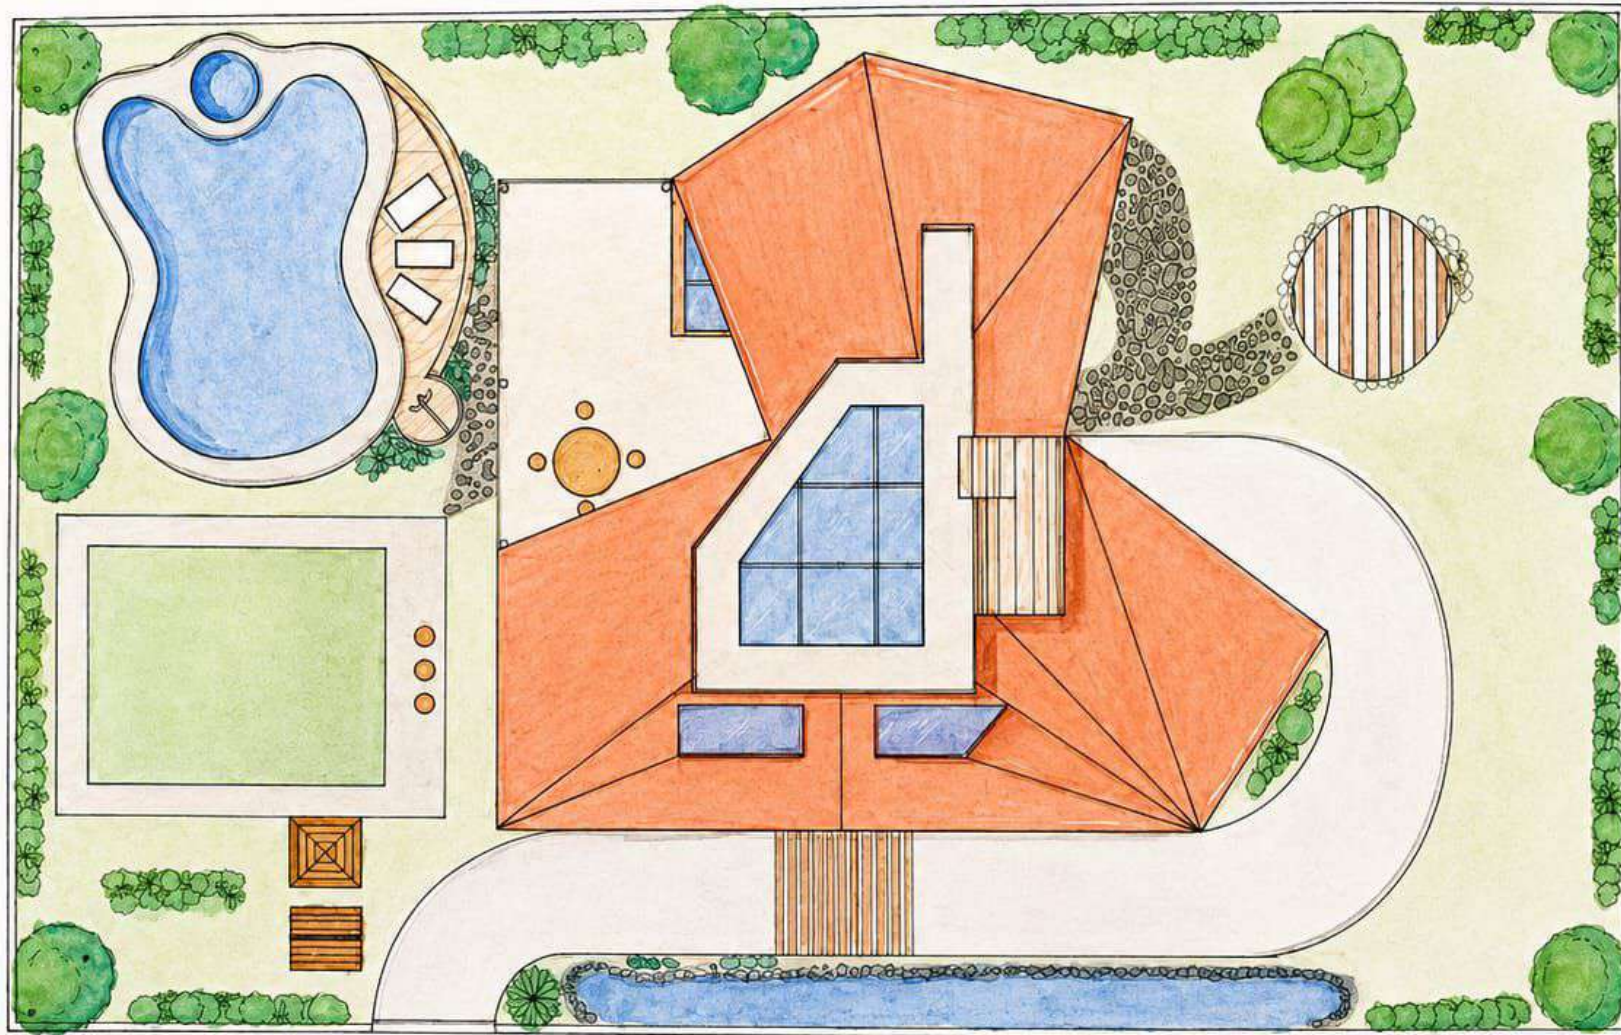

WEEKEND COTTAGE CONCEPT SHEET

CORE IDEA : CREATING OUTDOOR
SENSATION WITHOUT AFFECTING THE
LEVEL OF PRIVACY
BUFFERS FOR PRIVACY
SEMI OPEN TRANSITION
VISUAL CONNECTIVITY
VOID SPACES
COURTYARDS

TEXTURE

TIMBER TEXTURE

SCALE 1:100

FIRST FLOOR PLAN

R. RITVIK RAO
250101601045
SEM - II A - SECTION
CRESCENT SCHOOL OF ARCHITECTURE

WEEKEND COTTAGE

BEACH

SCALE 1 : 100

SITE PLAN

R. RITVIK RAO
250101601045
SEM - II A - SEC
CRESCENT SCHOOL OF ARCHITECTURE

WEEKEND COTTAGE

SECTION AA'

SCALE 1:100

SECTION BB'

SCALE 1:100

ALL DIMENSIONS ARE GIVEN IN MM

SECTION

R. RITVIK RAO
250101601045
SEM-II A - SECTION
CRESCENT SCHOOL OF ARCHITECTURE

WEEKEND COTTAGE

EAST ELEVATION

SCALE 1:100

NORTH ELEVATION

SCALE 1:100

ALL DIMENSIONS ARE IN MM

ELEVATION

R. RITVIK RAO
250101601045
SEM - II A - SECTION
CRESCENT SCHOOL OF ARCHITECTURE