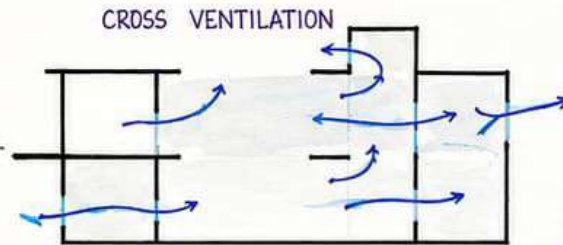

WEEKEND COTTAGE CONCEPT SHEET

CORE IDEA : CREATING OUTDOOR
SENSATION WITHOUT AFFECTING THE
LEVEL OF PRIVACY
BUFFERS FOR PRIVACY
SEMI OPEN TRANSITION
VISUAL CONNECTIVITY
VOID SPACES
COURTYARDS

TEXTURE

TIMBER TEXTURE

WALL TEXTURE

TILE TEXTURE

COLOURS USED

ARTIFICIAL LANDSCAPE

OUTDOOR CONNECTIVITY

USER

NATURE ENTHUSIAST

FITNESS FREAK

ANALYSIS

CAR CRAZE GUY

RITVIK RAO R
250101601045