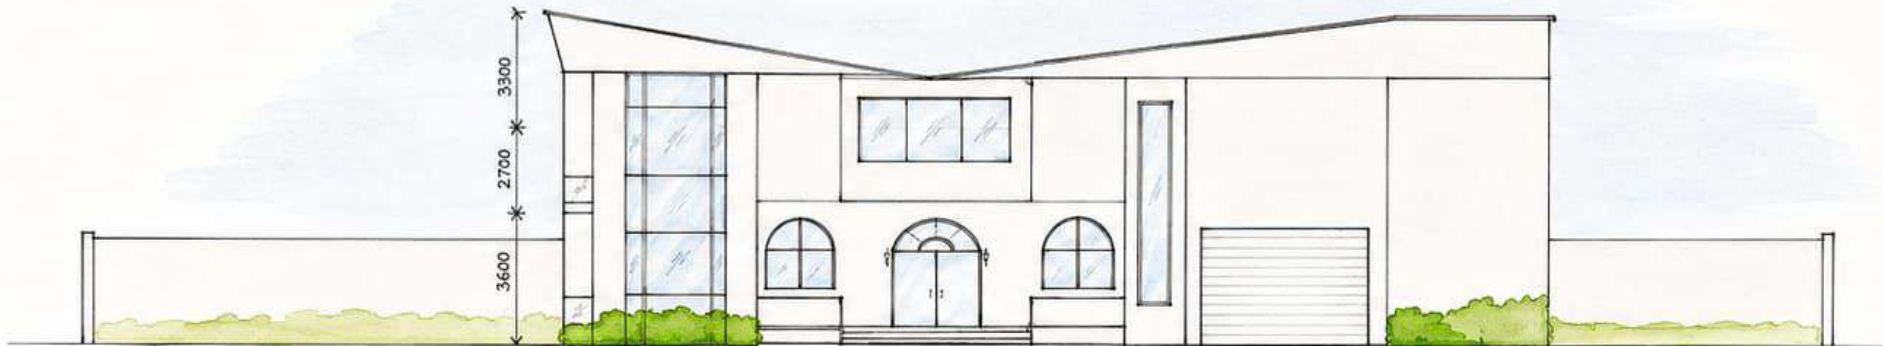

WEEKEND COTTAGE

SECTION AA'

SCALE 1:100

SECTION BB'

SCALE 1:100

ALL DIMENSIONS ARE GIVEN IN MM

SECTION

R. RITVIK RAO
250101601045
SEM-II A - SECTION
CRESCENT SCHOOL OF ARCHITECTURE

WEEKEND COTTAGE

EAST ELEVATION

SCALE 1:100

NORTH ELEVATION

SCALE 1:100

ALL DIMENSIONS ARE IN MM

ELEVATION

R. RITVIK RAO
250101601045
SEM - II A - SECTION
CRESCENT SCHOOL OF ARCHITECTURE