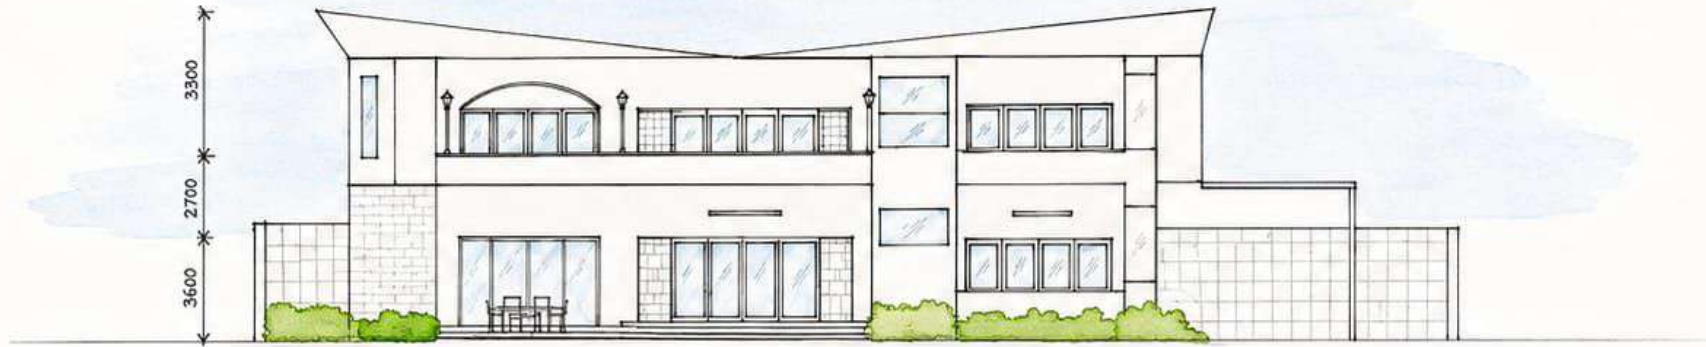

WEEKEND COTTAGE

SECTION AA'

SCALE 1:100

SECTION BB'

SCALE 1:100

ALL DIMENSIONS ARE GIVEN IN MM

SECTION

R. RITVIK RAO
250101601045
SEM-II A - SECTION
CRESCENT SCHOOL OF ARCHITECTURE

WEEKEND COTTAGE

EAST ELEVATION

SCALE 1:100

NORTH ELEVATION

SCALE 1:100

ALL DIMENSIONS ARE IN MM

ELEVATION

R. RITVIK RAO
250101601045
SEM - II A - SECTION
CRESCENT SCHOOL OF ARCHITECTURE