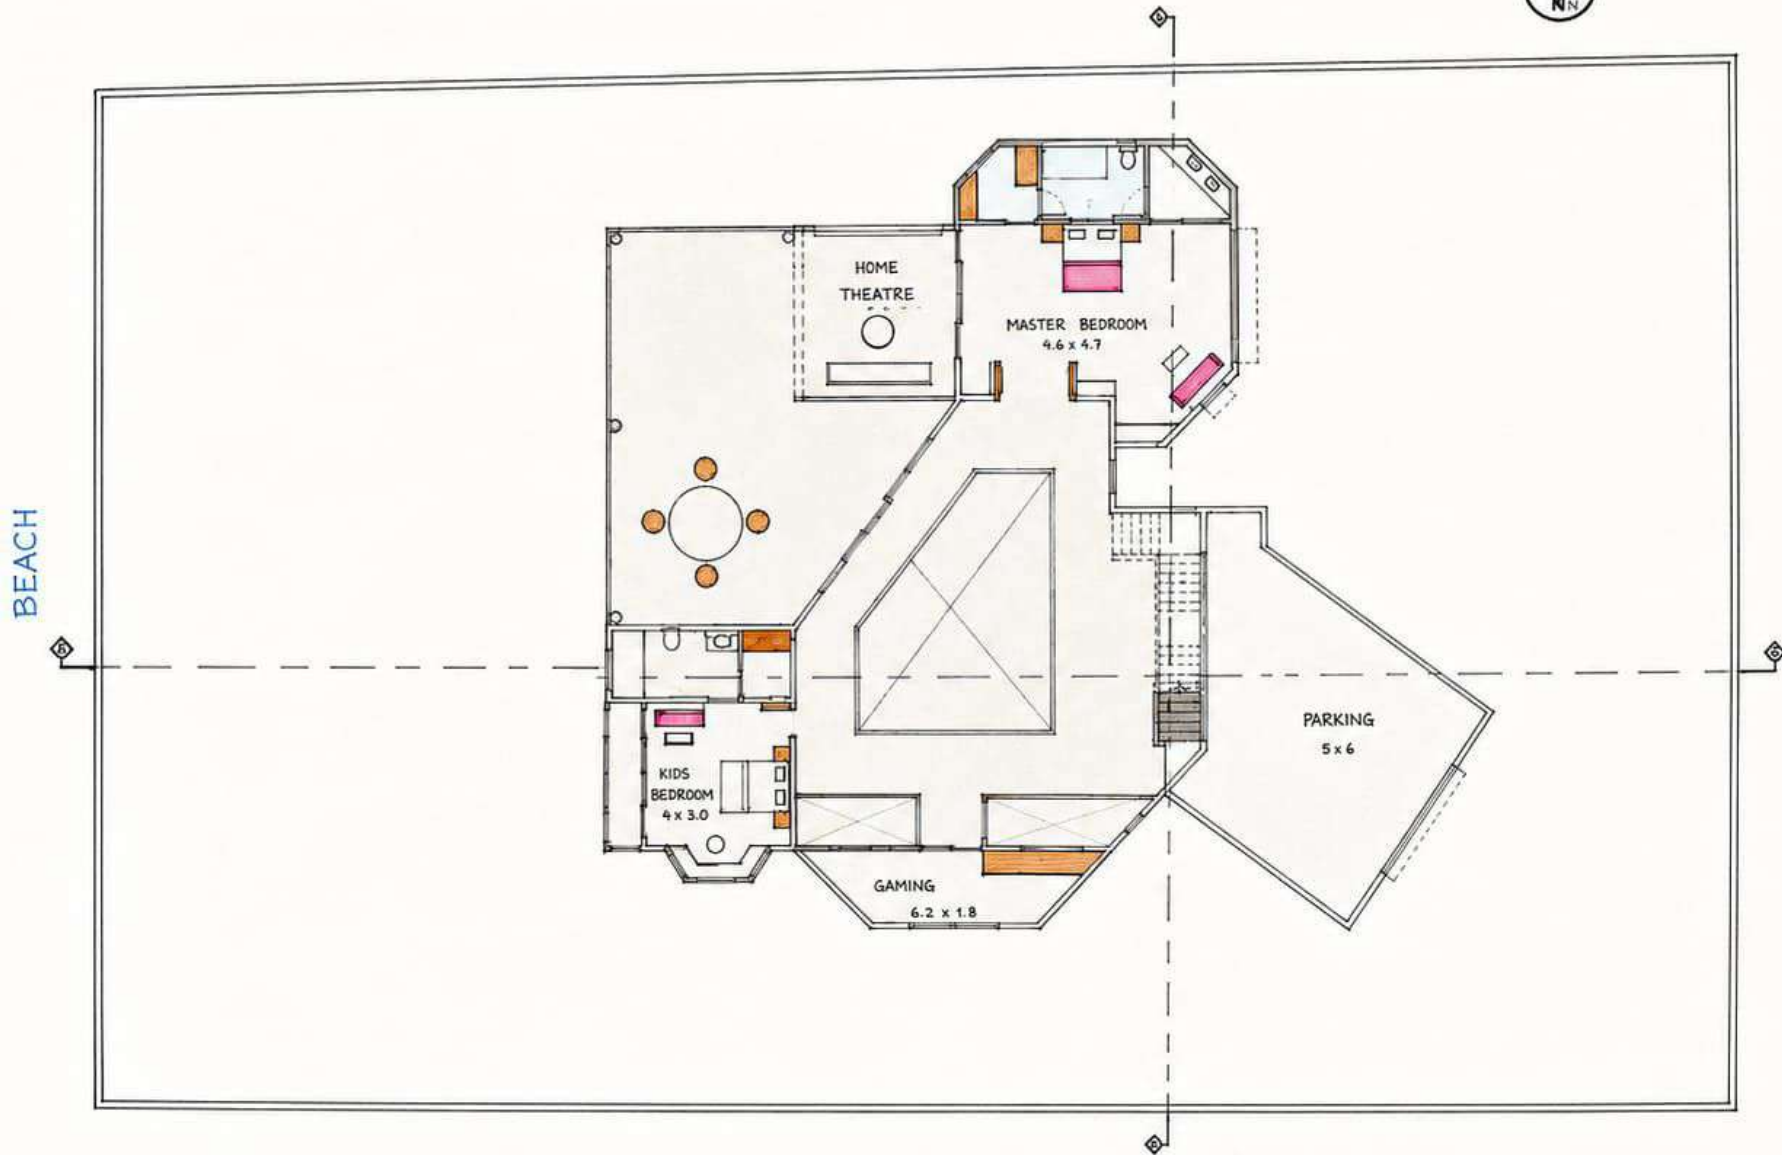

ANALYSIS

CAR CRAZE GUY

RITVIK RAO R
250101601045

WEEKEND COTTAGE

GROUND FLOOR PLAN

SCALE 1:100

R. RITVIK RAO
250101601045
SEM - II - A - SEC
CRESCENT SCHOOL OF ARCHITECTURE

WEEKEND COTTAGE

SCALE 1:100

FIRST FLOOR PLAN

R. RITVIK RAO
250101601045
SEM - II A - SECTION
CRESCENT SCHOOL OF ARCHITECTURE

WEEKEND COTTAGE

BEACH

SCALE 1 : 100

SITE PLAN

R. RITVIK RAO
250101601045
SEM - II A - SEC
CRESCENT SCHOOL OF ARCHITECTURE

WEEKEND COTTAGE

SECTION AA'

SCALE 1:100

SECTION BB'

SCALE 1:100

ALL DIMENSIONS ARE GIVEN IN MM

SECTION

R. RITVIK RAO
250101601045
SEM-II A - SECTION
CRESCENT SCHOOL OF ARCHITECTURE

WEEKEND COTTAGE

EAST ELEVATION

SCALE 1:100

NORTH ELEVATION

SCALE 1:100

ALL DIMENSIONS ARE IN MM

ELEVATION

R. RITVIK RAO
250101601045
SEM - II A - SECTION
CRESCENT SCHOOL OF ARCHITECTURE