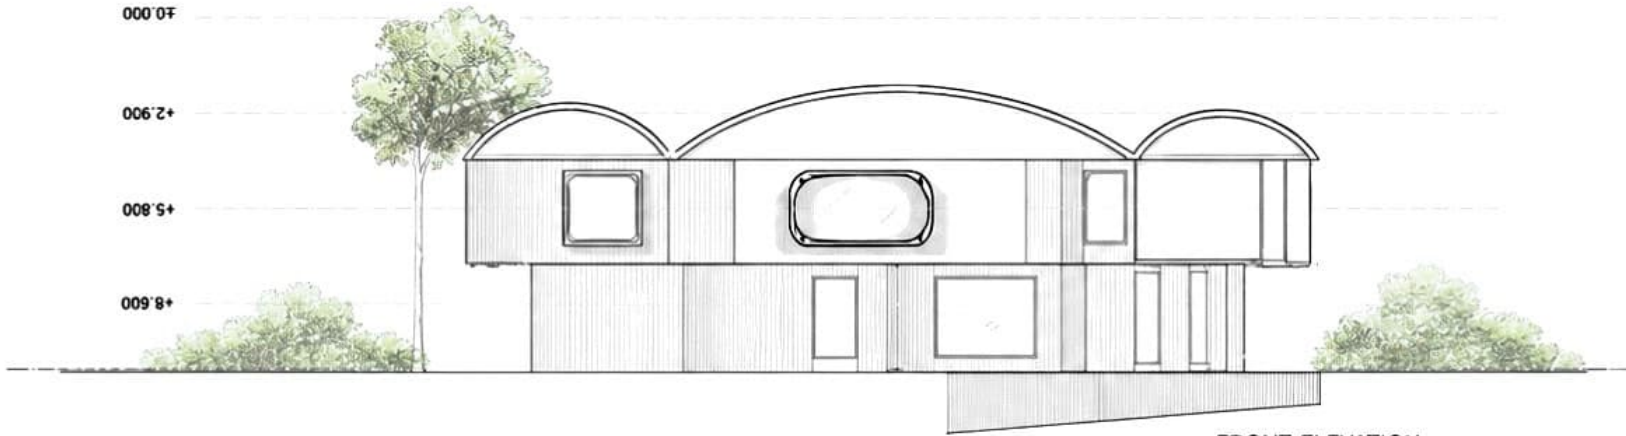

009'8"

REAR ELEVATION

000'0"

006'2"

008'5"

009'8"

FRONT ELEVATION

ELEVATIONS

SCALE: 1:100

WEEKEND COTTAGE

— VIEWS —

KIDS INDOOR PLAY ROOM

ART ARENA + LIBRARY

KITCHEN