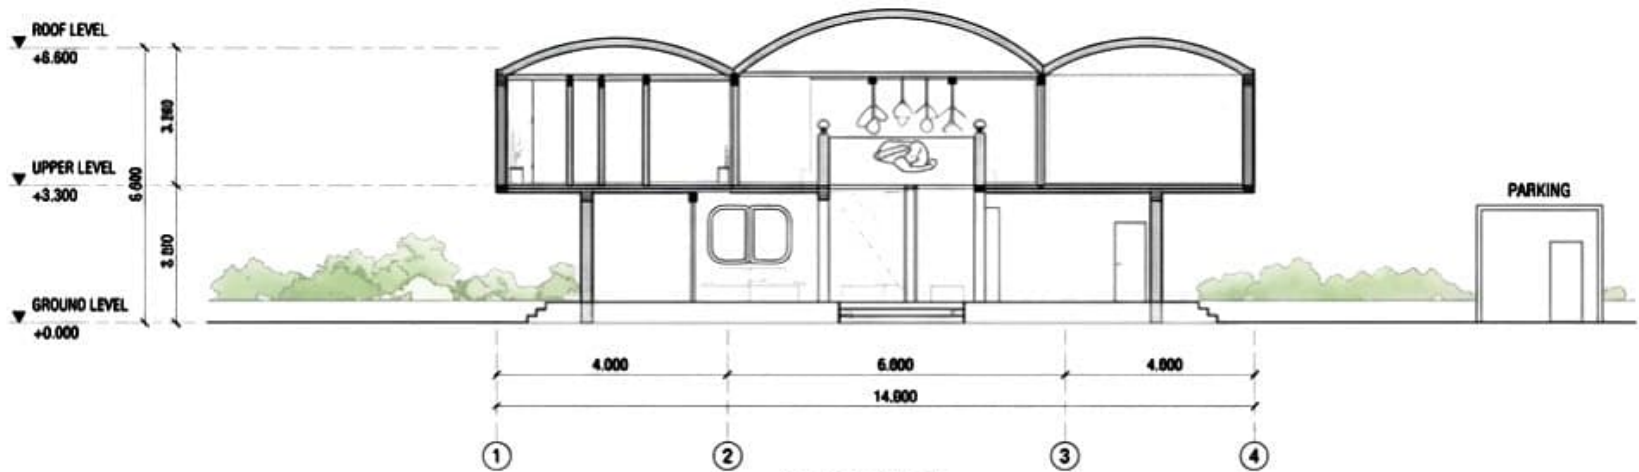

ETERNA

~ WHERE CHETTINADU MEETS CONTEMPORARY ~

CLIENT PROFILE

LANDSCAPE VEGETATION

NAME: Ezra Fathima Shaji
 RRN 25010601014
 Section A semester II
 Crescent School Of Architecture

ROAD

SCALE - 3.00

GROUND FLOOR PLAN

SITE PLAN

SECTION A-A
SCALE 1:100

SECTION B-B
SCALE 1:100

SECTIONS

NAME: EZRAH FATHIMA SHAJI
RRN 250101601014
SECTION A
SEMESTER 2
CRESCENT SCHOOL OF ARCHITECTURE

000'0"

006'2"

008'5"

009'8"

REAR ELEVATION

000'0"

006'2"

008'5"

009'8"

FRONT ELEVATION

ELEVATIONS

SCALE: 1:100

WEEKEND COTTAGE

— VIEWS —

KIDS INDOOR PLAY ROOM

ART ARENA + LIBRARY

KITCHEN