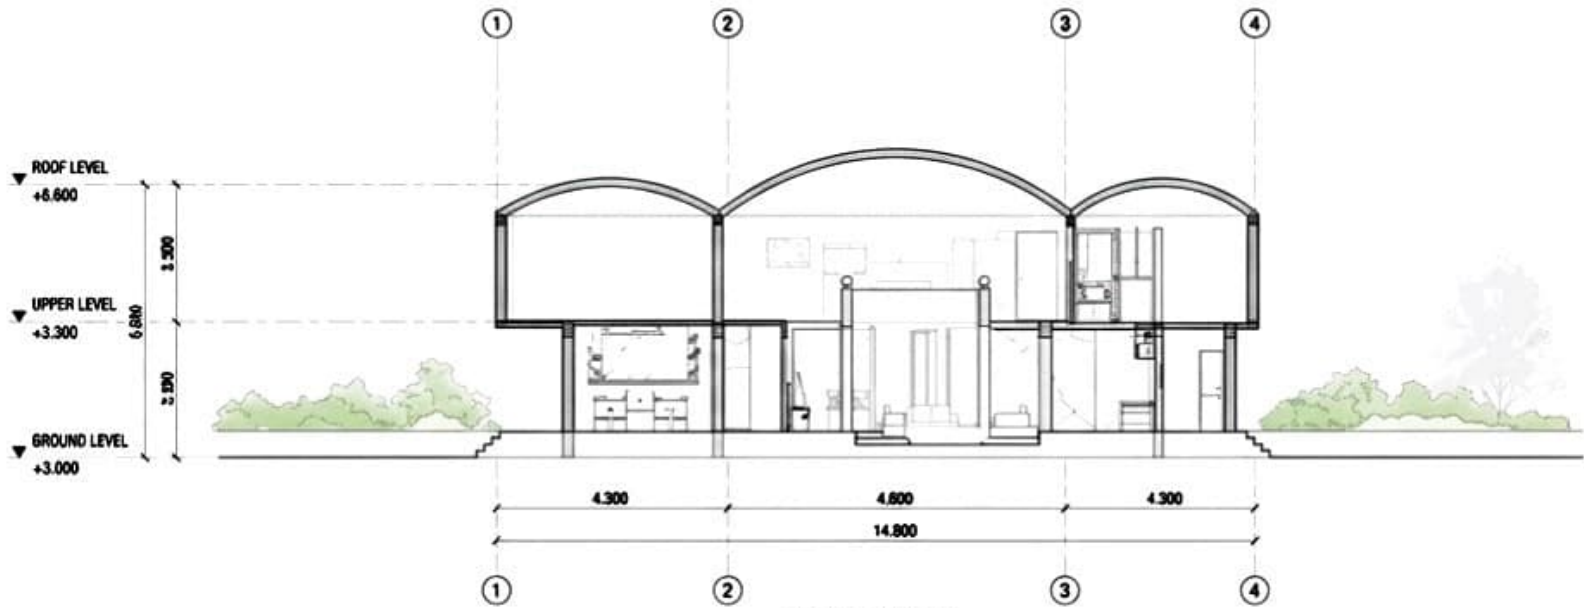

ETERNA

~ WHERE CHETTINADU MEETS CONTEMPORARY ~

CLIENT PROFILE

LANDSCAPE VEGETATION

NAME: Ezra Fathima Shaji
 RRN 25010601014
 Section A semester II
 Crescent School Of Architecture

ROAD

SCALE - 3.00

GROUND FLOOR PLAN

SITE PLAN

SECTION A-A
SCALE 1:100

SECTION B-B
SCALE 1:100

SECTIONS

NAME: EZRAH FATHIMA SHAJI
RRN 250101601014
SECTION A
SEMESTER 2
CRESCENT SCHOOL OF ARCHITECTURE

000'0"

006'2"

008'5"

009'8"

REAR ELEVATION

000'0"

006'2"

008'5"

009'8"

FRONT ELEVATION

ELEVATIONS

SCALE: 1:100

WEEKEND COTTAGE

— VIEWS —

KIDS INDOOR PLAY ROOM

ART ARENA + LIBRARY

KITCHEN