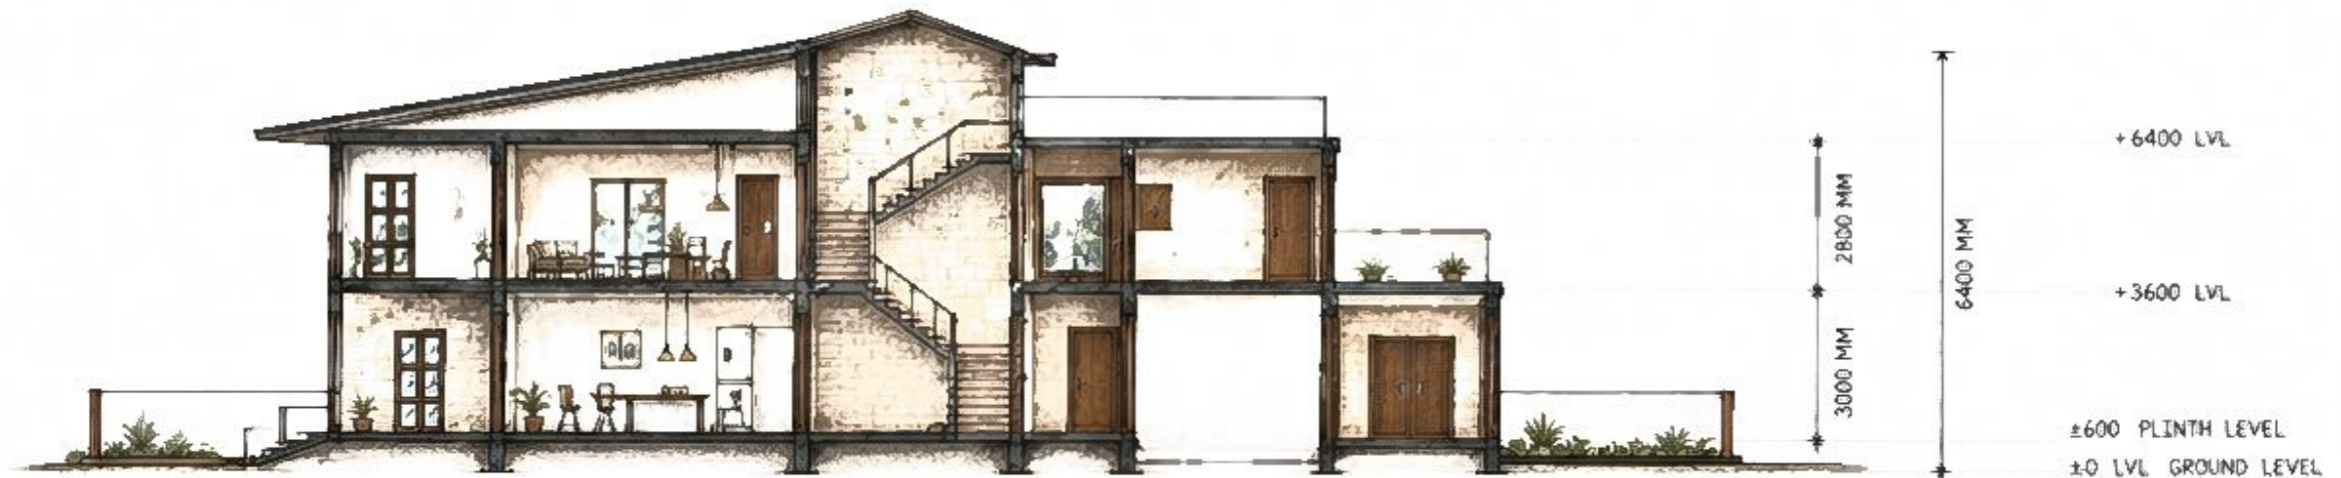

# WEEKEND COTTAGE - VIEWS

NAME : DARSHANAA.R  
RRN : 250101601010  
SEM : I SEC : A  
CRESCENT SCHOOL OF ARCHITECTURE

SECTION AA'

SECTION BB'

SCALE : 1 : 100  
ALL DIMENSIONS ARE IN MM