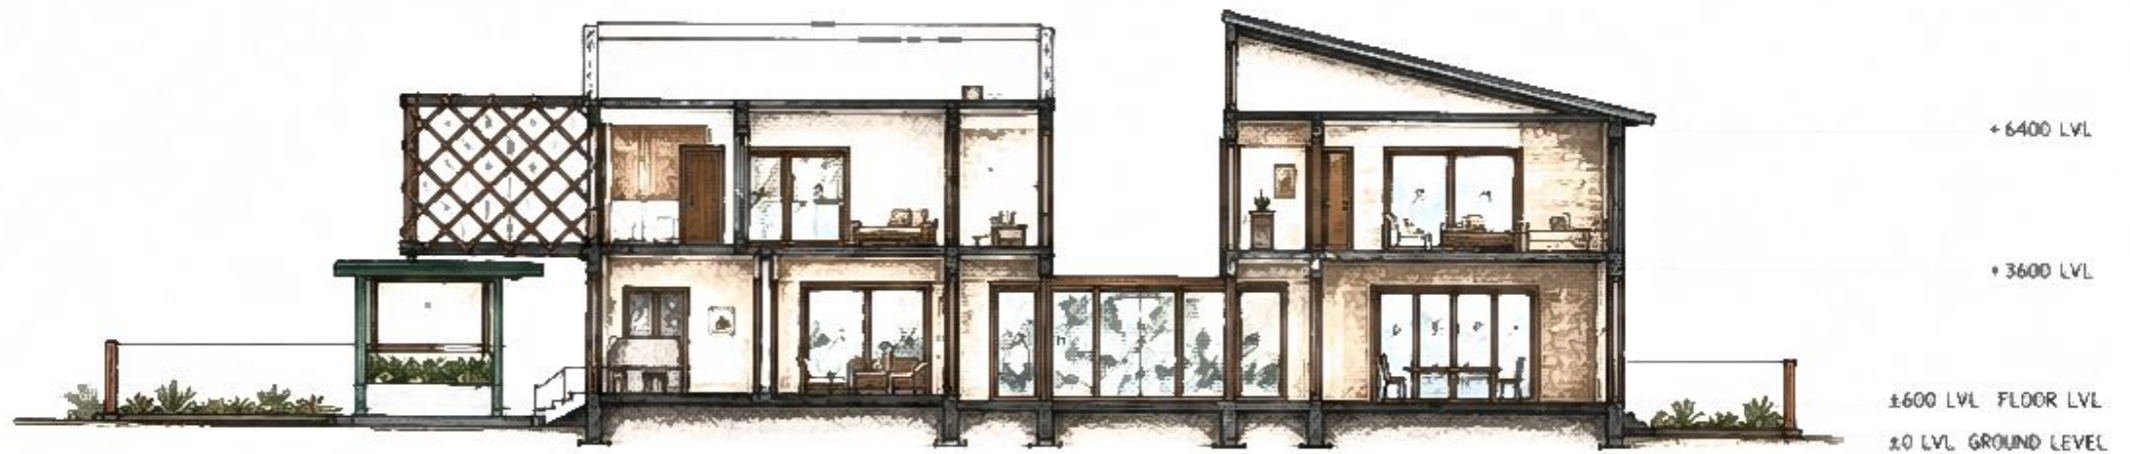

# WEEKEND COTTAGE - VIEWS

NAME : DARSHANAA.R  
RRN : 250101601010  
SEM : I SEC : A  
CRESCENT SCHOOL OF ARCHITECTURE

SECTION AA'

SECTION BB'

SCALE : 1 : 100  
ALL DIMENSIONS ARE IN MM