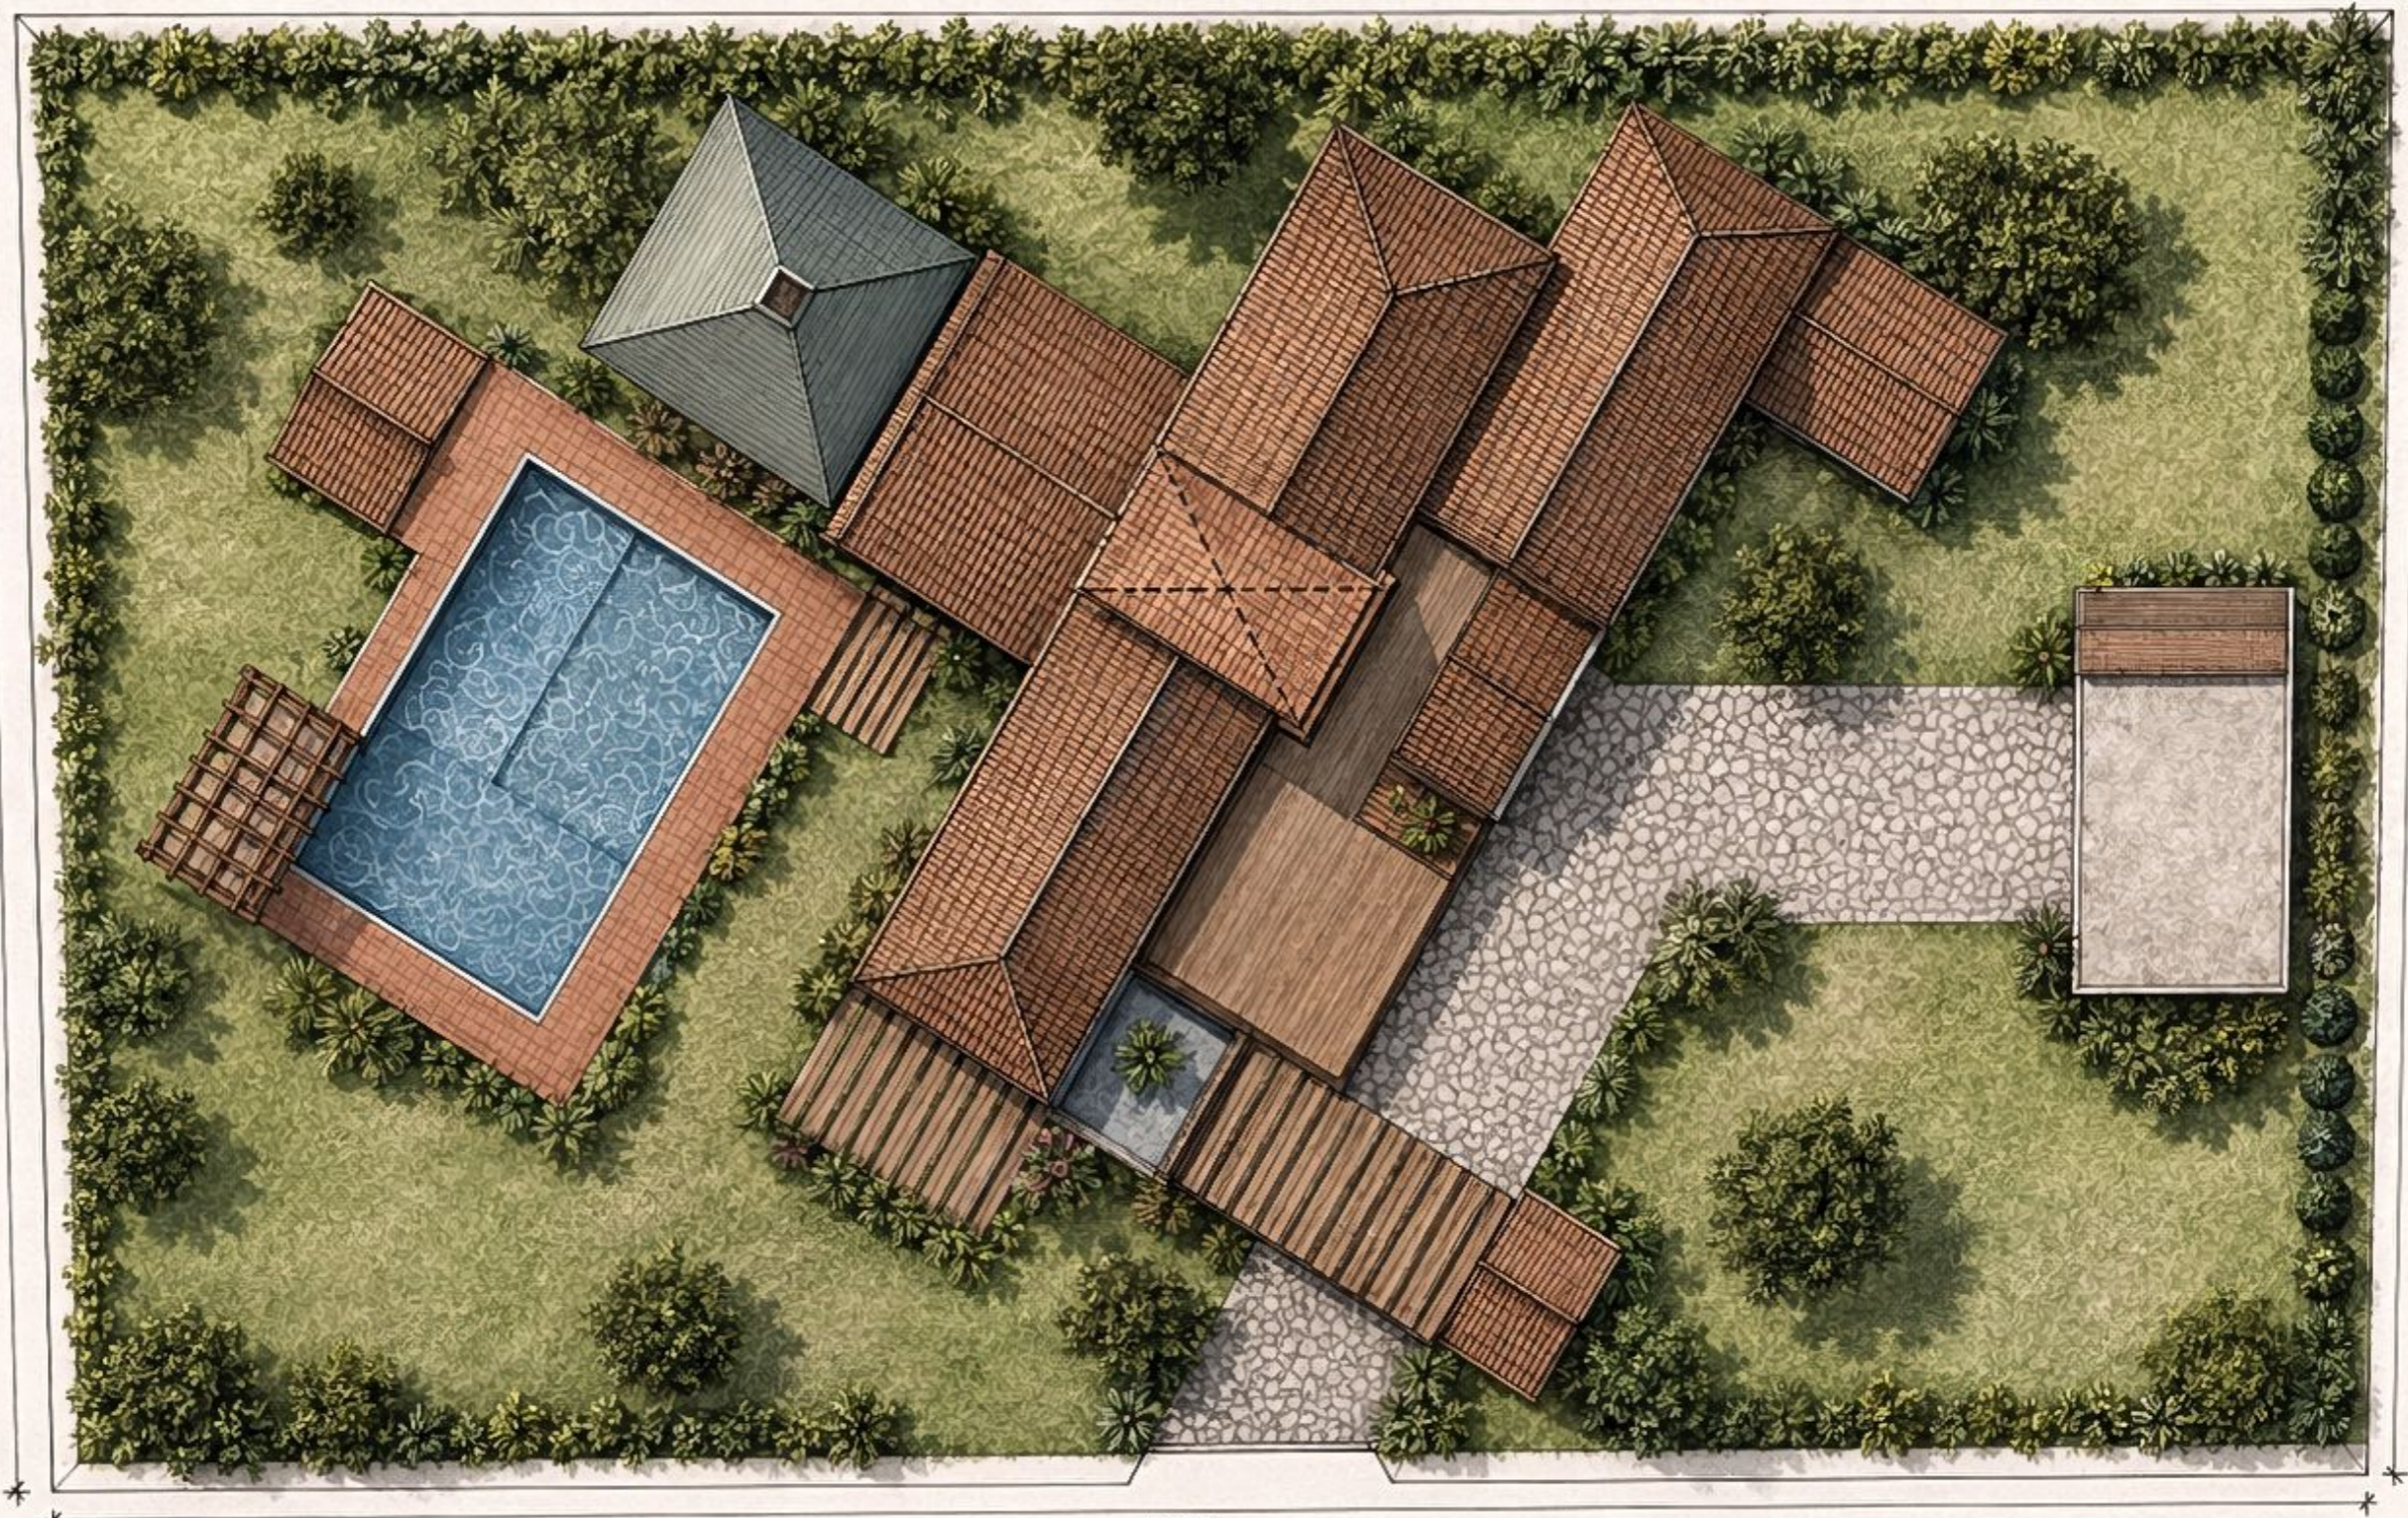

BEACH

32M

55M

32M

SCALE : 1 : 100
ALL DIMENSIONS ARE IN MM

WEEKEND COTTAGE - SITE PLAN

NAME : DARSHANAA.R
RRN : 250101601010
SEM : I SEC : A
CRESCENT SCHOOL OF ARCHITECTURE