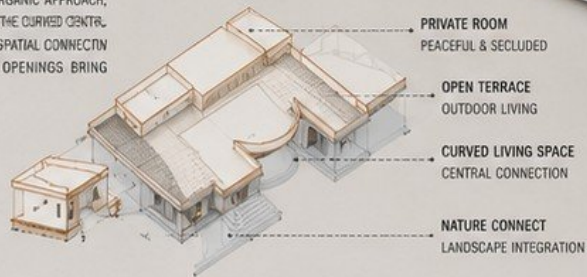

# & ELEVATION

SECTION

ELEVATION

FRONT  
ELEVATION

SECTION

9M WIDE ROAD

## DESIGN CONCEPT

THE DESIGN FOLLOWS A MODERN AND ORGANIC APPROACH, BLENDING ARCHITECTURE WITH LANDSCAPE. THE CURVED CENTRAL SPACE CREATES A STRONG VISUAL AND SPATIAL CONNECTION ACROSS THE HOUSE, WHILE LARGE OPENINGS BRING NATURAL LIGHT AND GREEN VIEWS INSIDE.