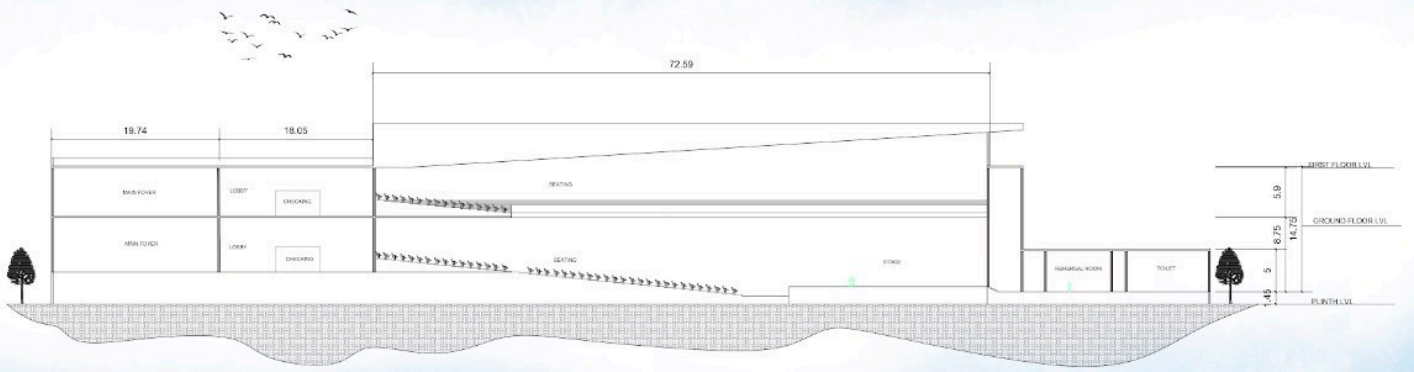

CONCERT HALL

UPPER GALLERY FLOOR PLAN

SCALE: 1:200
ALL DIMENSION ARE IN M

ARSENAL MEMORY PARK -
INTERPRETATION CENTER

NAME :SAKTHI PRIYA NS
RRN: 230101601063
SEMESTER 6 B SECTION
DESIGN STUDIO 6
CRESECENT SCHOOL OF ARCHITECTURE

CONCERT HALL

SECTION AA'

SECTION BB'

SCALE: 1:200

ALL DIMENSION ARE IN M

RENDERED VIEWS

ARSENAL MEMORY PARK -
INTERPRETATION CENTER

NAME :SAKTHI PRIYA NS