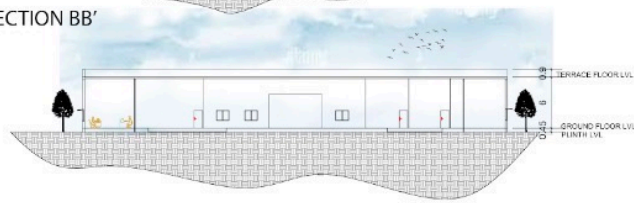

ADMIN BLOCK

FLOOR PLAN

SECTION AA'

SECTION BB'

RENDERED VIEWS

ARSENAL MEMORY PARK -
INTERPRETATION CENTER

SCALE: 1:200
ALL DIMENSION ARE IN M

NAME :SAKTHI PRIYA NS