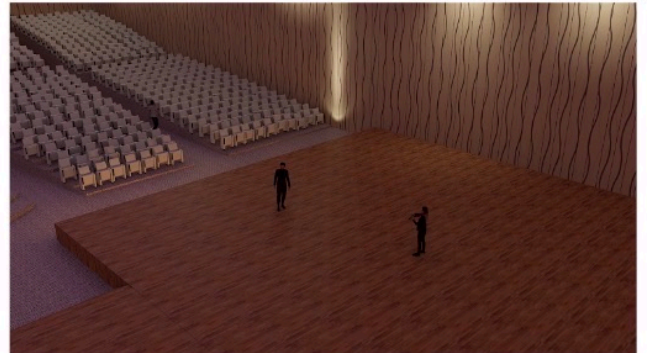

CONCERT HALL

UPPER GALLERY FLOOR PLAN

SCALE: 1:200
ALL DIMENSION ARE IN M

ARSENAL MEMORY PARK -
INTERPRETATION CENTER

NAME :SAKTHI PRIYA NS
RRN: 230101601063
SEMESTER 6 B SECTION
DESIGN STUDIO 6
CRESECENT SCHOOL OF ARCHITECTURE

CONCERT HALL

SECTION AA'

SECTION BB'

SCALE: 1:200

ALL DIMENSION ARE IN M

RENDERED VIEWS

ARSENAL MEMORY PARK -
INTERPRETATION CENTER

NAME :SAKTHI PRIYA NS