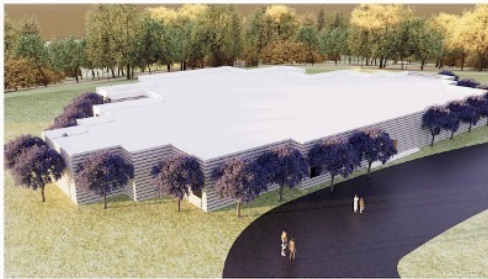

RENDERED VIEWS

ARSENAL MEMORY PARK -
INTERPRETATION CENTER
SCALE: 1:200
ALL DIMENSION ARE IN M

NAME :SAKTHI PRIYA NS

RRN: 230101601063

SEMESTER 6 B SECTION

DESIGN STUDIO 6

CRESCENT SCHOOL OF ARCHITECTURE