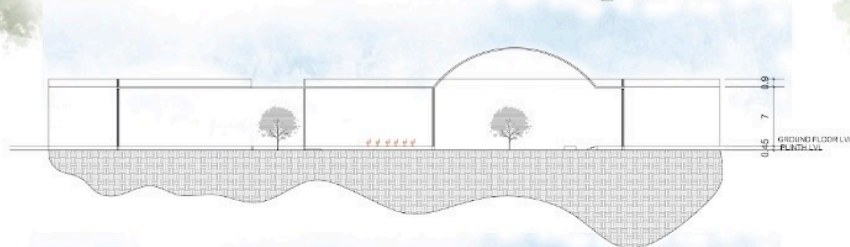

DESIGN STUDIO 6

CRESECENT SCHOOL OF ARCHITECTURE

CONFERENCE ROOM
COMPLEX

FLOOR PLAN

SECTION AA'

SECTION BB'

RENDERED VIEWS

ARSENAL MEMORY PARK -
INTERPRETATION CENTER
SCALE: 1:200
ALL DIMENSION ARE IN M