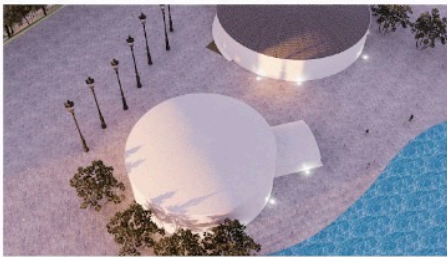

RENDERED VIEWS

ARSENAL MEMORY PARK -
INTERPRETATION CENTER
SCALE: 1:200
ALL DIMENSION ARE IN M

NAME :SAKTHI PRIYA NS

RRN: 230101601063

SEMESTER 6 B SECTION

DESIGN STUDIO 6

CRESECENT SCHOOL OF ARCHITECTURE