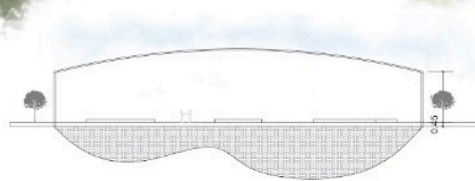

SECTION AA'

SECTION BB'