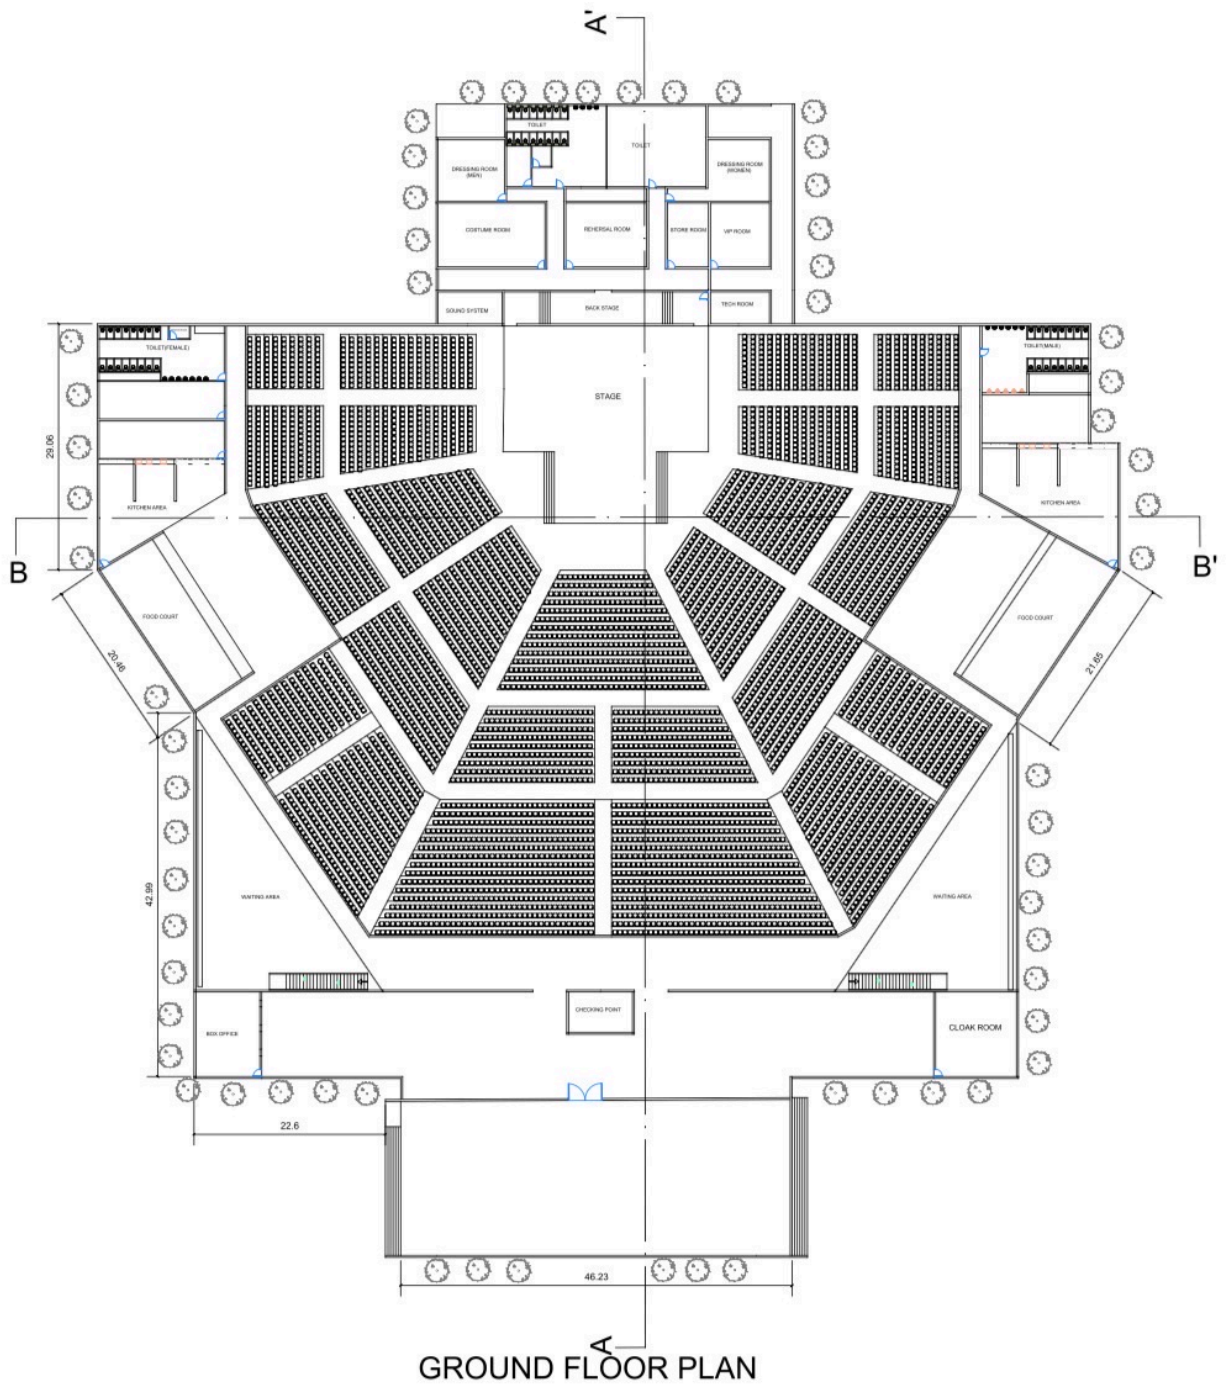

CONCERT HALL

GROUND FLOOR PLAN

SCALE: 1:200
ALL DIMENSION ARE IN M

ARSENAL MEMORY PARK -
INTERPRETATION CENTER

NAME :SAKTHI PRIYA NS
RRN: 230101601063
SEMESTER 6 B SECTION
DESIGN STUDIO 6
CRESECENT SCHOOL OF ARCHITECTURE