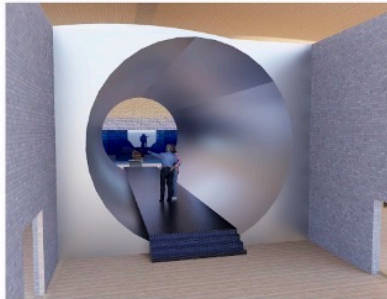

RENDERED VIEWS

ARSENAL MEMORY PARK -
INTERPRETATION CENTER
SCALE: 1:200
ALL DIMENSION ARE IN M

NAME :SAKTHI PRIYA NS

RRN: 230101601063

SEMESTER 6 B SECTION

DESIGN STUDIO 6

CRESECENT SCHOOL OF ARCHITECTURE

AUDIO VISUAL IMMERSIVE SHOWROOM