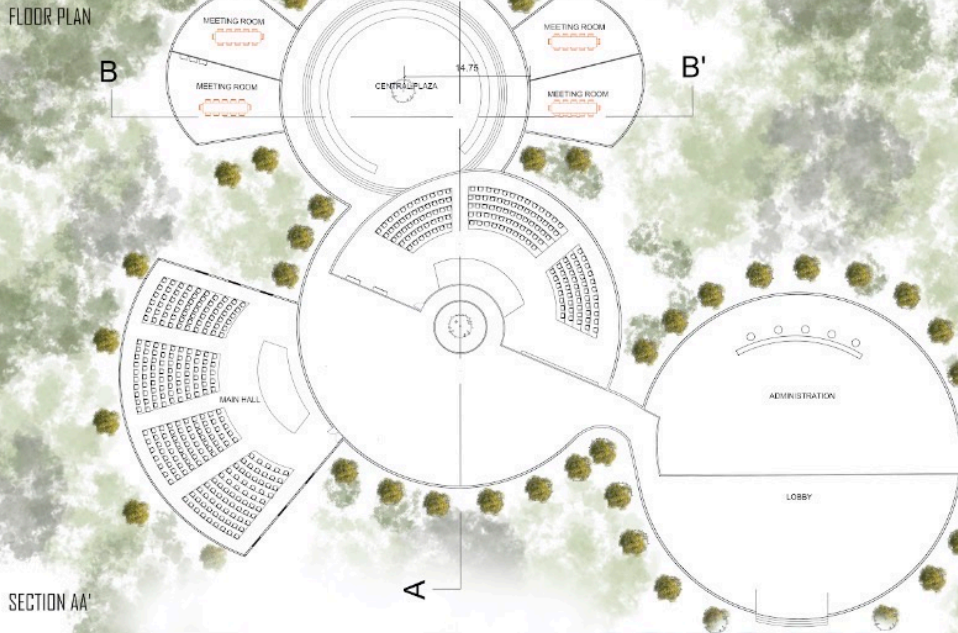

FLOOR PLAN

SECTION AA'

SECTION BB'

RENDERED VIEWS

ARSENAL MEMORY PARK -
 INTERPRETATION CENTER
 SCALE: 1:200
 ALL DIMENSION ARE IN M

NAME :SAKTHI PRIYA NS

RRN: 230101601063

SEMESTER 6 B SECTION

DESIGN STUDIO 6

CRESECENT SCHOOL OF ARCHITECTURE

CONFERENCE ROOM
COMPLEX

FLOOR PLAN

SECTION AA'

SECTION BB'

RENDERED VIEWS

ARSENAL MEMORY PARK -
INTERPRETATION CENTER
SCALE: 1:200
ALL DIMENSION ARE IN M