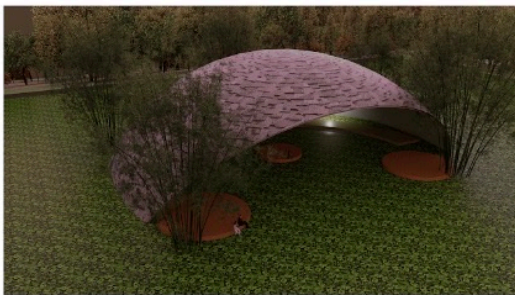

SHADED HOUSE

FLOOR PLAN

SECTION AA'

SECTION BB'

RENDERED VIEWS

ARSENAL MEMORY PARK -
 INTERPRETATION CENTER
 SCALE: 1:200
 ALL DIMENSION ARE IN M

NAME :SAKTHI PRIYA NS

RRN: 230101601063