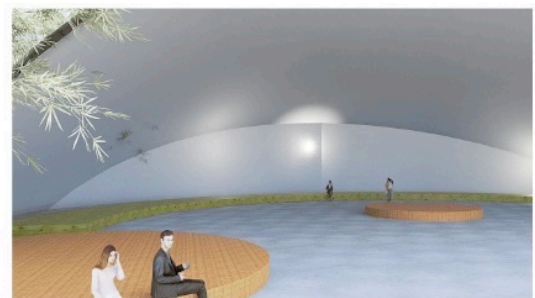

SHADED HOUSE

FLOOR PLAN

SECTION AA'

SECTION BB'

RENDERED VIEWS

ARSENAL MEMORY PARK -
 INTERPRETATION CENTER
 SCALE: 1:200
 ALL DIMENSION ARE IN M

NAME :SAKTHI PRIYA NS

RRN: 230101601063