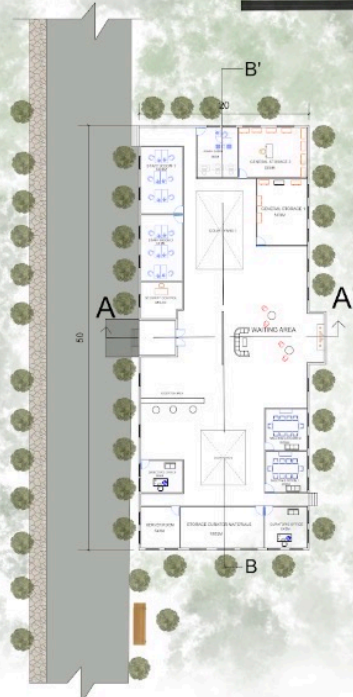

LEDGEND

- EXISTING ROAD
- PAVEMENT
- EXISTING BUILDING

SITE PLAN

SAKTHI PRIYA NS | 230101601063

N
 ↑
 119.7 HECTARE
 295.8 ACRE
 1196768.7 SQ.M
 ALL DIMENSIONS ARE IN METER
SCALE : 1:2000

SITE PLAN

SAKTHI PRIYA NS | 230101601063

ADMIN BLOCK

FLOOR PLAN

SECTION AA'

SECTION BB'

RENDERED VIEWS

ARSENAL MEMORY PARK -
INTERPRETATION CENTER

SCALE: 1:200
ALL DIMENSION ARE IN M

NAME :SAKTHI PRIYA NS

RRN: 230101601063

SEMESTER 6 B SECTION

DESIGN STUDIO 6

CRESECENT SCHOOL OF ARCHITECTURE

COMERCIAL PERMIESES AND SERVICES

FLOOR PLAN

SECTION AA'

SECTION BB'

RENDERED VIEWS

SCALE: 1:200

ALL DIMENSION ARE IN M

ARSENAL MEMORY PARK -
INTERPRETATION CENTER

NAME :SAKTHI PRIYA NS

RRN: 230101601063

SEMESTER 6 B SECTION

DESIGN STUDIO 6