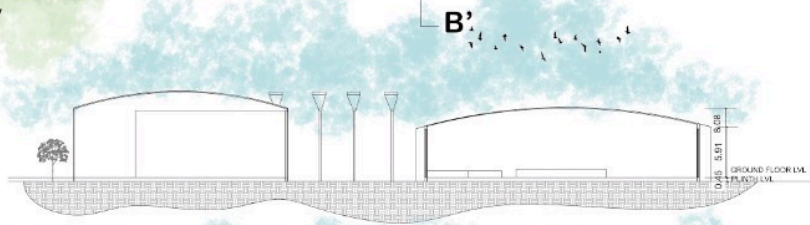

RENDERED VIEWS

ARSENAL MEMORY PARK -
INTERPRETATION CENTER
SCALE: 1:200
ALL DIMENSION ARE IN M

NAME :SAKTHI PRIYA NS

RRN: 230101601063

SEMESTER 6 B SECTION

DESIGN STUDIO 6

CRESECENT SCHOOL OF ARCHITECTURE

AUDIO VISUAL IMMERSIVE SHOWROOM

FLOOR PLAN

SECTION AA'

SECTION BB'

RENDERED VIEWS

ARSENAL MEMORY PARK -
 INTERPRETATION CENTER
 SCALE: 1:200
 ALL DIMENSION ARE IN M

NAME :SAKTHI PRIYA NS

RRN: 230101601063

SEMESTER 6 B SECTION

DESIGN STUDIO 6

CRESECENT SCHOOL OF ARCHITECTURE

CONFERENCE ROOM
COMPLEX

FLOOR PLAN

SECTION AA'

SECTION BB'

RENDERED VIEWS

ARSENAL MEMORY PARK -
INTERPRETATION CENTER
SCALE: 1:200
ALL DIMENSION ARE IN M