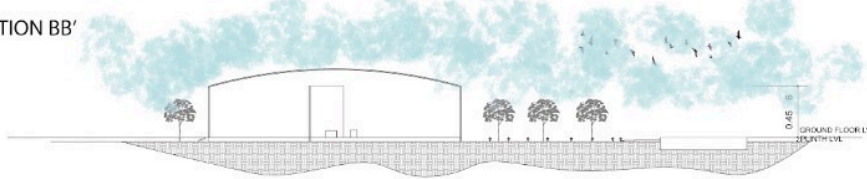

RENDERED VIEWS

ARSENAL MEMORY PARK -
INTERPRETATION CENTER
SCALE: 1:200
ALL DIMENSION ARE IN M

NAME :SAKTHI PRIYA NS

RRN: 230101601063

SEMESTER 6 B SECTION

DESIGN STUDIO 6

CRESECENT SCHOOL OF ARCHITECTURE