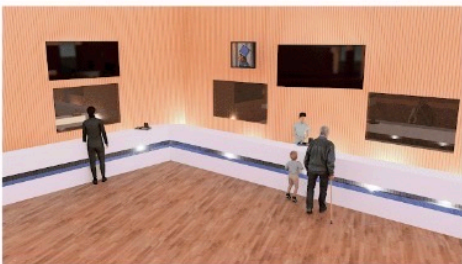

CRESECENT SCHOOL OF ARCHITECTURE

MEMORIAL ART GALLERY

FLOOR PLAN

SECTION AA'

SECTION BB'

RENDERED VIEWS

ARSENAL MEMORY PARK -
 INTERPRETATION CENTER
 SCALE: 1:200
 ALL DIMENSION ARE IN M

NAME :SAKTHI PRIYA NS