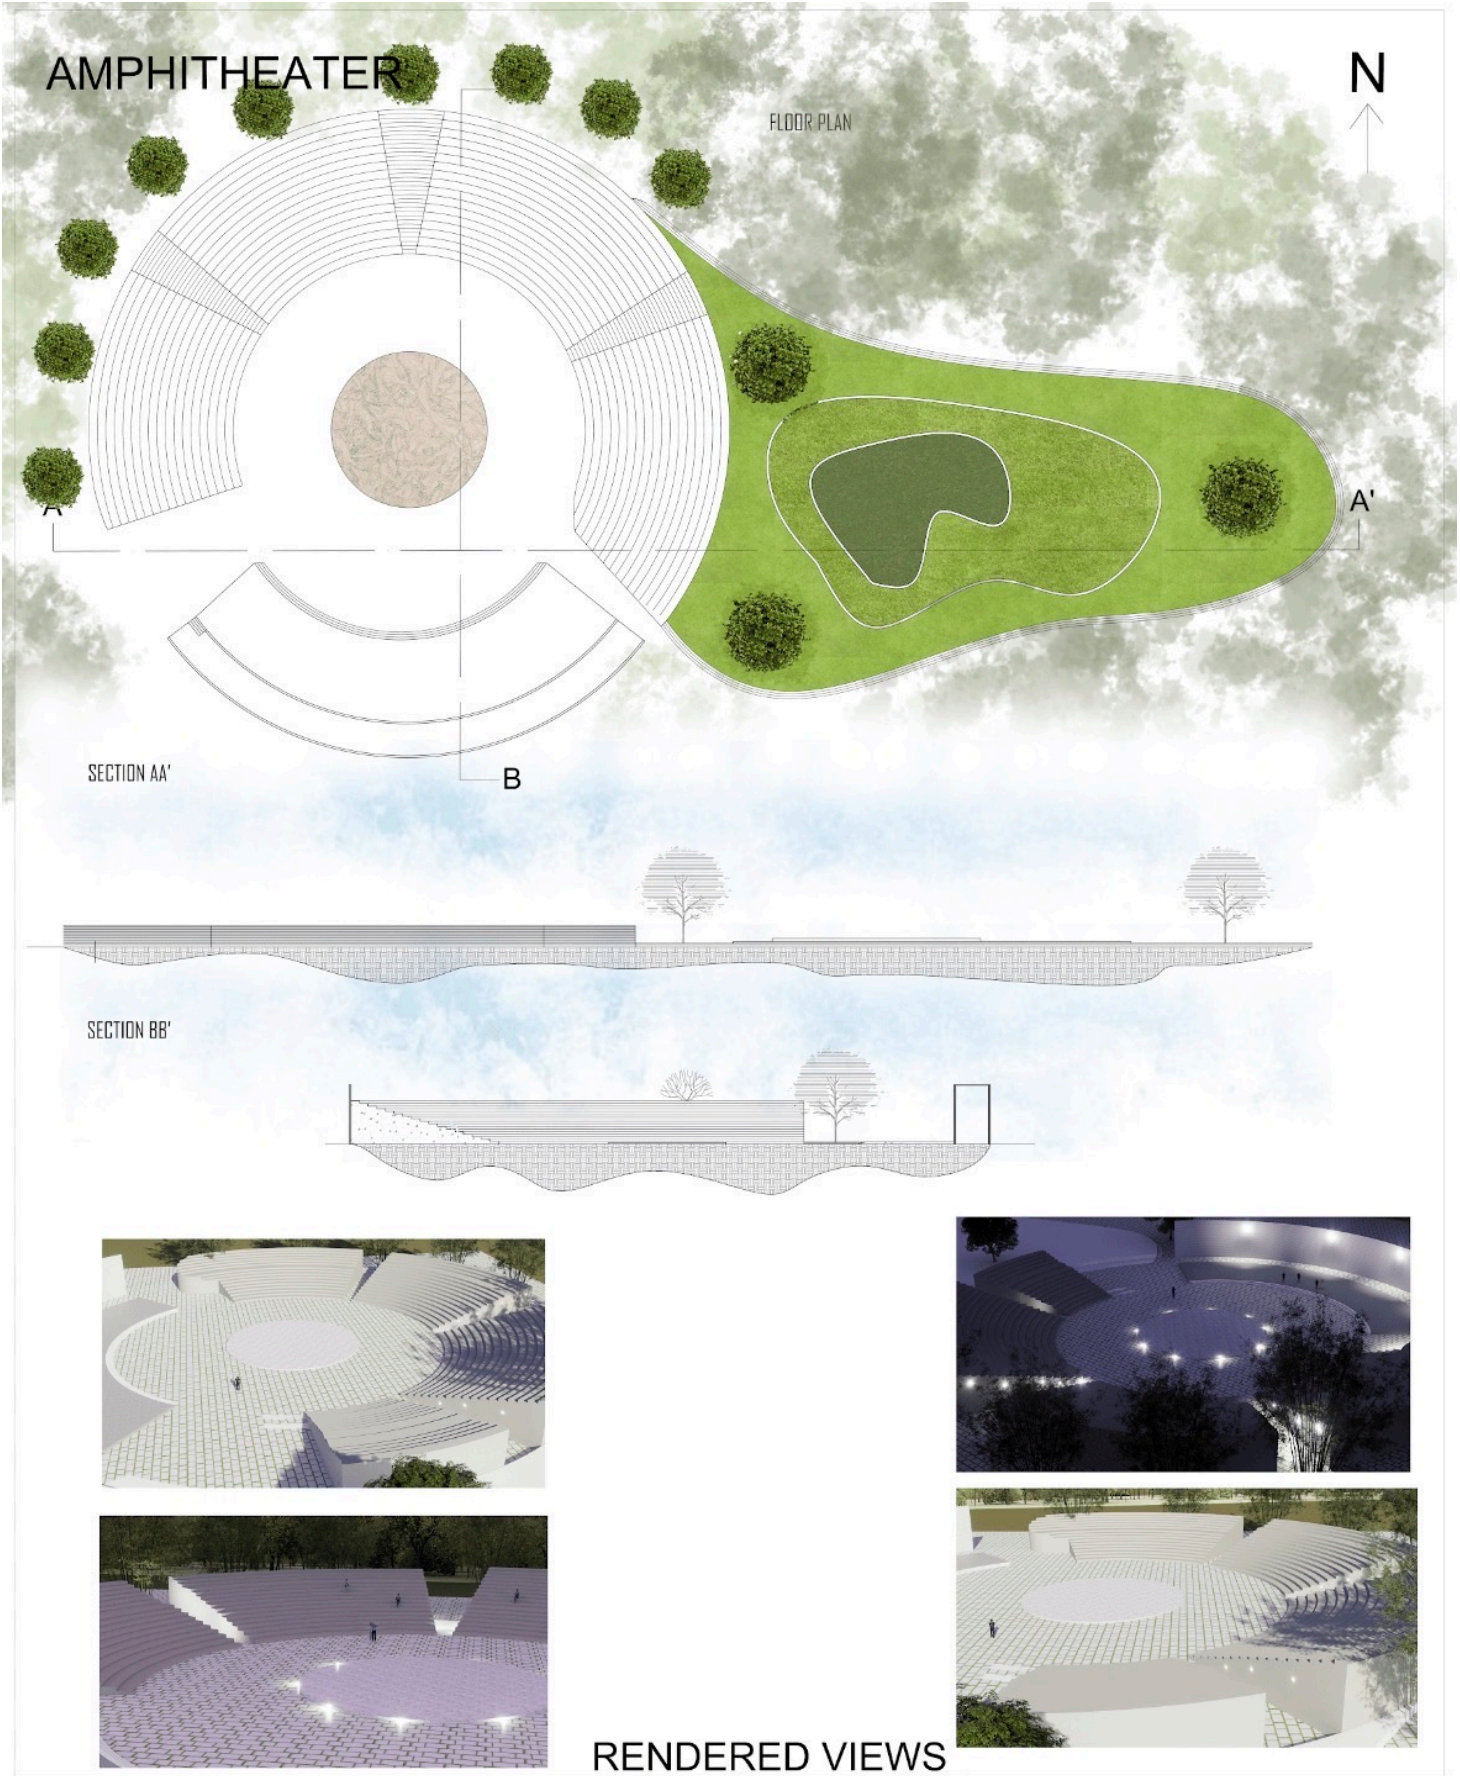

RENDERED VIEWS

ARSENAL MEMORY PARK -
 INTERPRETATION CENTER
 SCALE: 1:200
 ALL DIMENSION ARE IN M

NAME :SAKTHI PRIYA NS

RRN: 230101601063

SEMESTER 6 B SECTION

DESIGN STUDIO 6

CRESCENT SCHOOL OF ARCHITECTURE