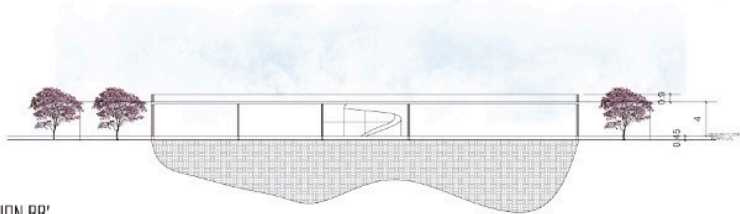

SECTION BB'