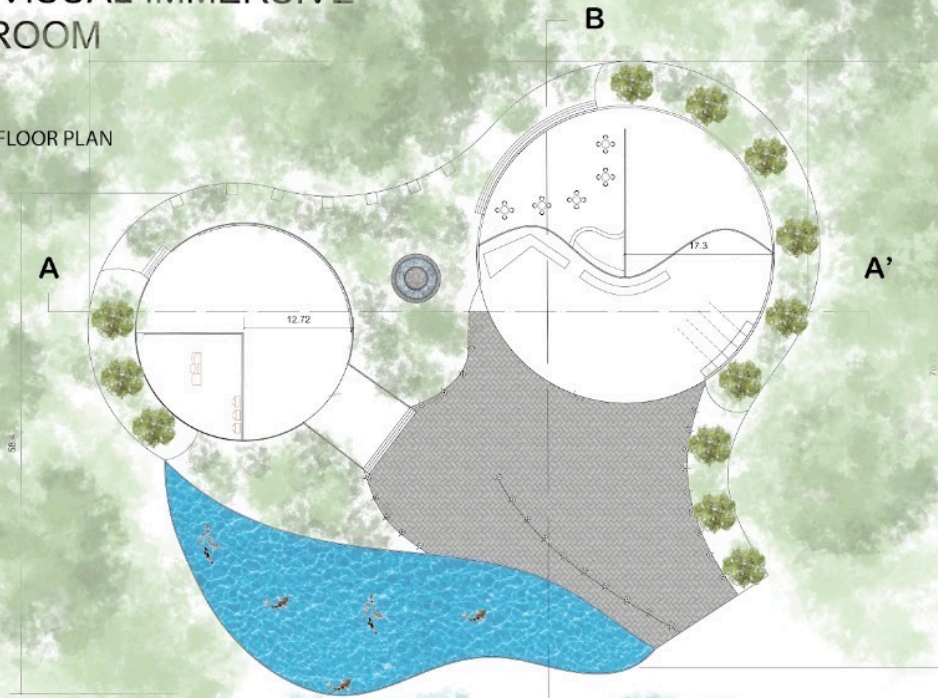

RENDERED VIEWS

ARSENAL MEMORY PARK -
INTERPRETATION CENTER
SCALE: 1:200
ALL DIMENSION ARE IN M

NAME :SAKTHI PRIYA NS

RRN: 230101601063

SEMESTER 6 B SECTION

DESIGN STUDIO 6

CRESECENT SCHOOL OF ARCHITECTURE

AUDIO VISUAL IMMERSIVE SHOWROOM

FLOOR PLAN

SECTION AA'

SECTION BB'

RENDERED VIEWS

ARSENAL MEMORY PARK -
 INTERPRETATION CENTER
 SCALE: 1:200
 ALL DIMENSION ARE IN M

NAME :SAKTHI PRIYA NS

RRN: 230101601063

SEMESTER 6 B SECTION

DESIGN STUDIO 6

CRESECENT SCHOOL OF ARCHITECTURE

CONFERENCE ROOM
COMPLEX

FLOOR PLAN

SECTION AA'

SECTION BB'

RENDERED VIEWS

ARSENAL MEMORY PARK -
INTERPRETATION CENTER
SCALE: 1:200
ALL DIMENSION ARE IN M