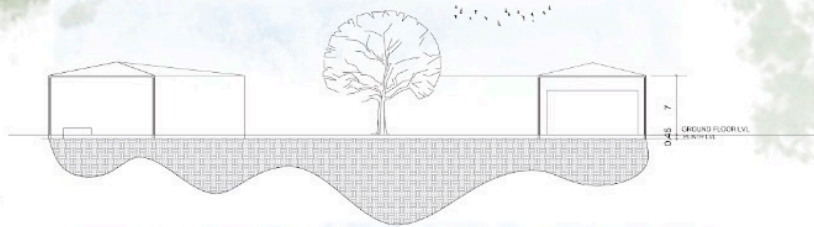

RENDERED VIEWS

SCALE: 1:200

ALL DIMENSION ARE IN M

ARSENAL MEMORY PARK -
INTERPRETATION CENTER

NAME :SAKTHI PRIYA NS

RRN: 230101601063

SEMESTER 6 B SECTION

DESIGN STUDIO 6

CRESECENT SCHOOL OF ARCHITECTURE

MEMORIAL ART GALLERY

FLOOR PLAN

SECTION AA'

SECTION BB'

RENDERED VIEWS

ARSENAL MEMORY PARK -
 INTERPRETATION CENTER
 SCALE: 1:200
 ALL DIMENSION ARE IN M

NAME :SAKTHI PRIYA NS