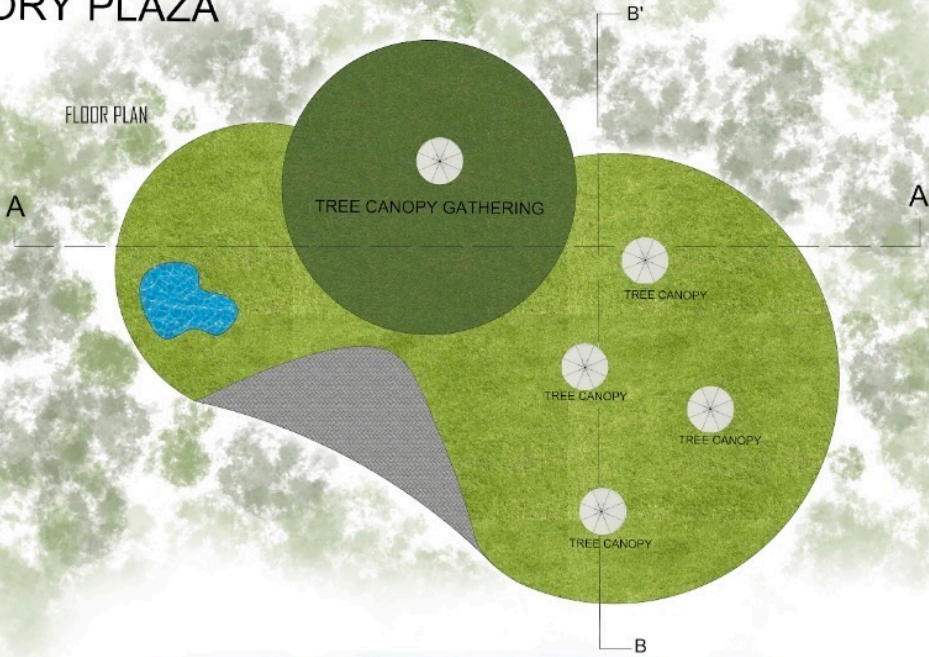

MEMORY PLAZA

FLOOR PLAN

SECTION AA'