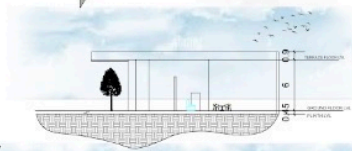

ADMIN BLOCK

FLOOR PLAN

SECTION AA'

SECTION BB'

RENDERED VIEWS

ARSENAL MEMORY PARK -
INTERPRETATION CENTER

SCALE: 1:200
ALL DIMENSION ARE IN M

NAME :SAKTHI PRIYA NS