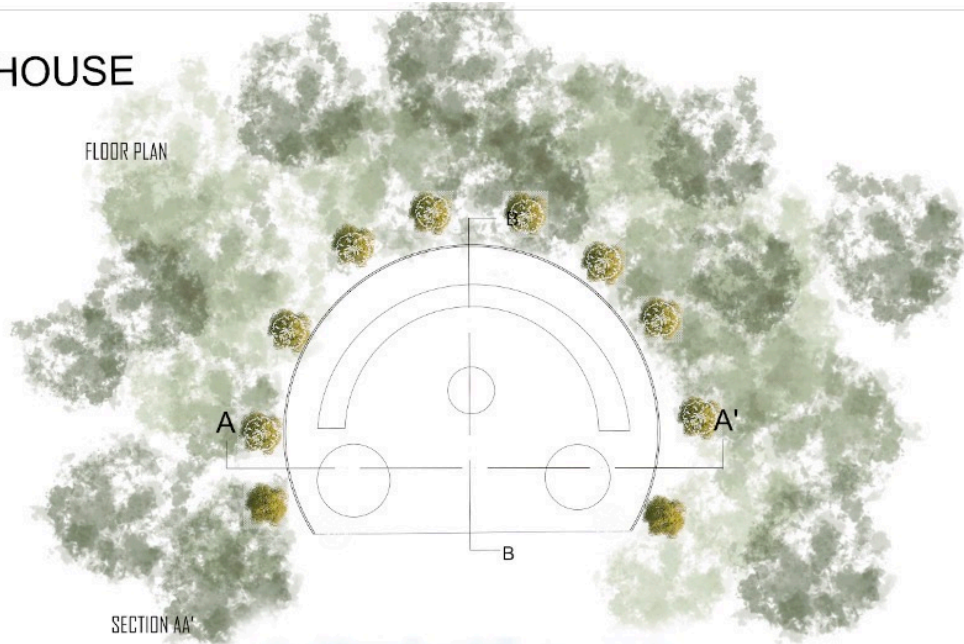

DESIGN STUDIO 6

CRESECENT SCHOOL OF ARCHITECTURE

CONFERENCE ROOM
COMPLEX

FLOOR PLAN

SECTION AA'

SECTION BB'

RENDERED VIEWS

ARSENAL MEMORY PARK -
INTERPRETATION CENTER
SCALE: 1:200
ALL DIMENSION ARE IN M

SECTION BB'

RENDERED VIEWS

ARSENAL MEMORY PARK -
 INTERPRETATION CENTER
 SCALE: 1:200
 ALL DIMENSION ARE IN M

NAME : SAKTHI PRIYA NS

RRN: 230101601063

SEMESTER 6 B SECTION

DESIGN STUDIO 6

CRESECENT SCHOOL OF ARCHITECTURE

SHADED HOUSE

FLOOR PLAN

SECTION AA'

SECTION BB'

RENDERED VIEWS

ARSENAL MEMORY PARK -
 INTERPRETATION CENTER
 SCALE: 1:200
 ALL DIMENSION ARE IN M

NAME :SAKTHI PRIYA NS

RRN: 230101601063