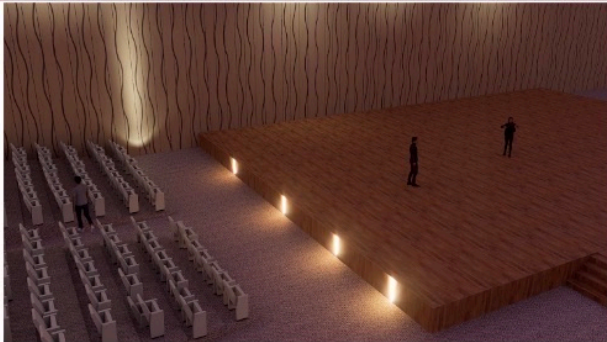

CONCERT HALL

SECTION AA'

SECTION BB'

SCALE: 1:200

ALL DIMENSION ARE IN M

RENDERED VIEWS

ARSENAL MEMORY PARK -
INTERPRETATION CENTER

NAME :SAKTHI PRIYA NS