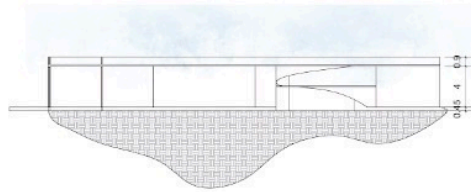

RENDERED VIEWS

ARSENAL MEMORY PARK -
INTERPRETATION CENTER
SCALE: 1:200
ALL DIMENSION ARE IN M

NAME :SAKTHI PRIYA NS

RRN: 230101601063

SEMESTER 6 B SECTION

DESIGN STUDIO 6

CRESCENT SCHOOL OF ARCHITECTURE