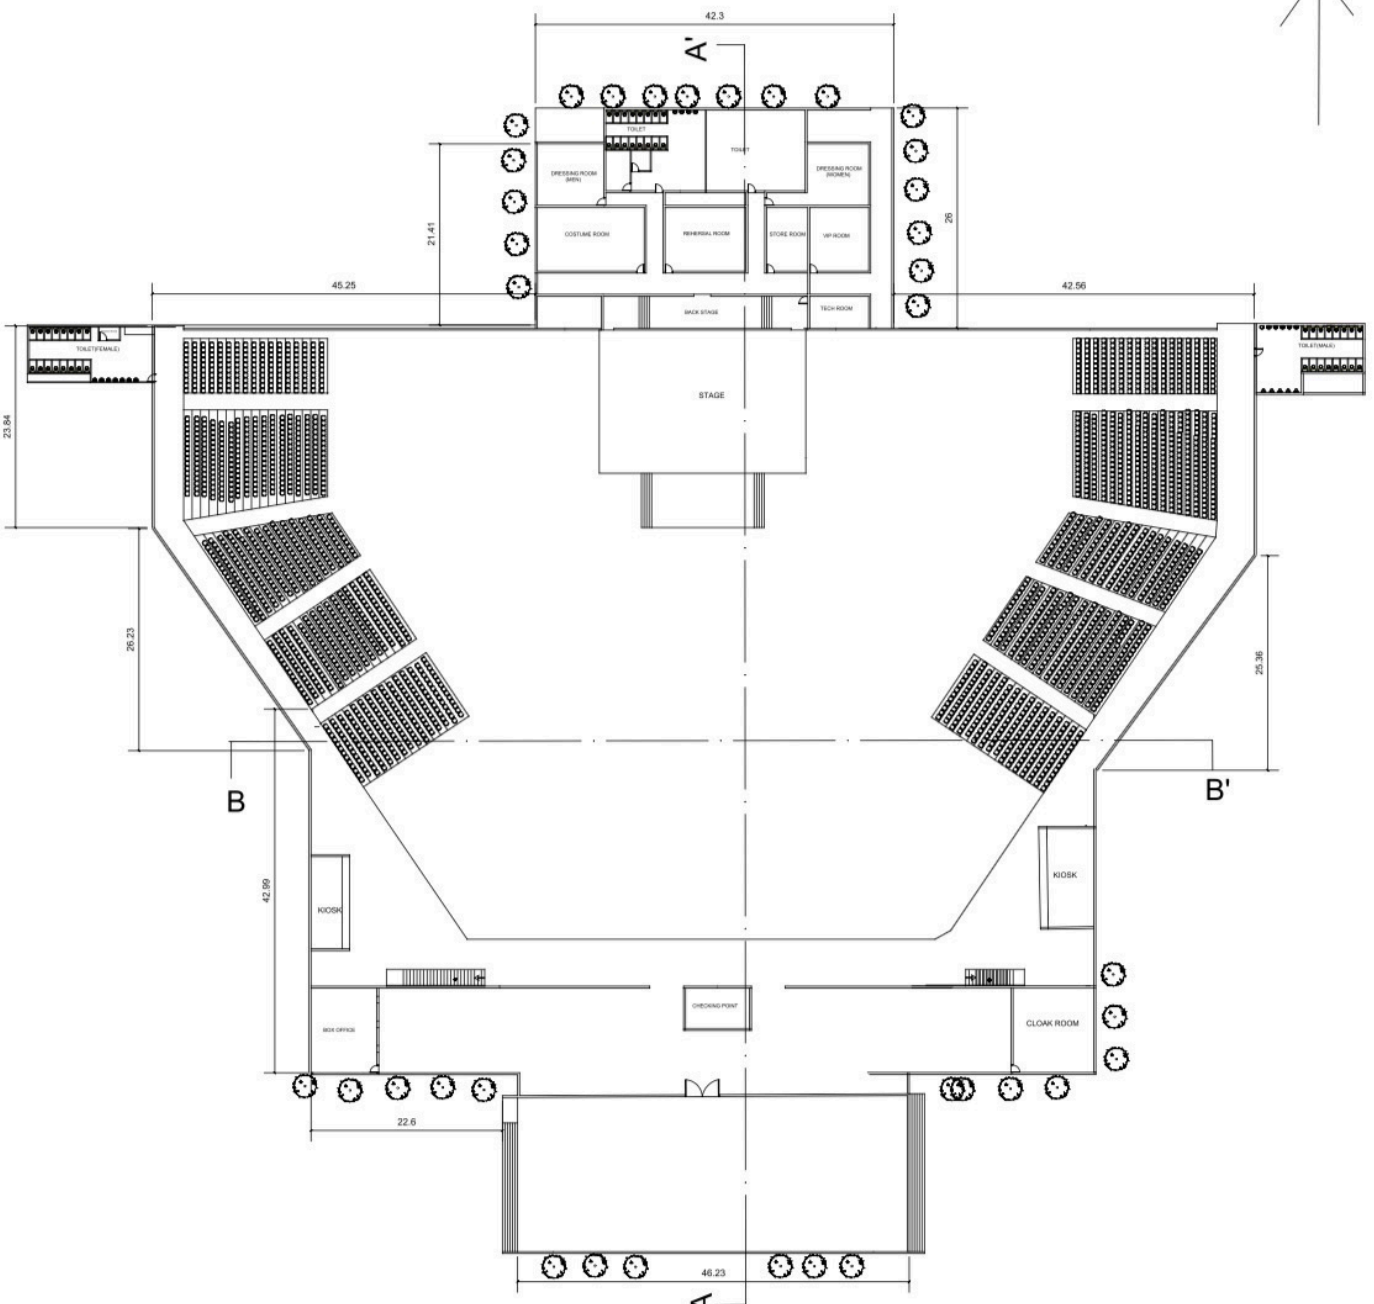

CONCERT HALL

UPPER GALLERY FLOOR PLAN

SCALE: 1:200
ALL DIMENSION ARE IN M

ARSENAL MEMORY PARK -
INTERPRETATION CENTER

NAME :SAKTHI PRIYA NS
RRN: 230101601063
SEMESTER 6 B SECTION
DESIGN STUDIO 6
CRESECENT SCHOOL OF ARCHITECTURE