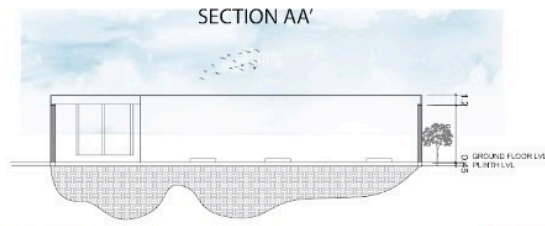

SECTION BB'