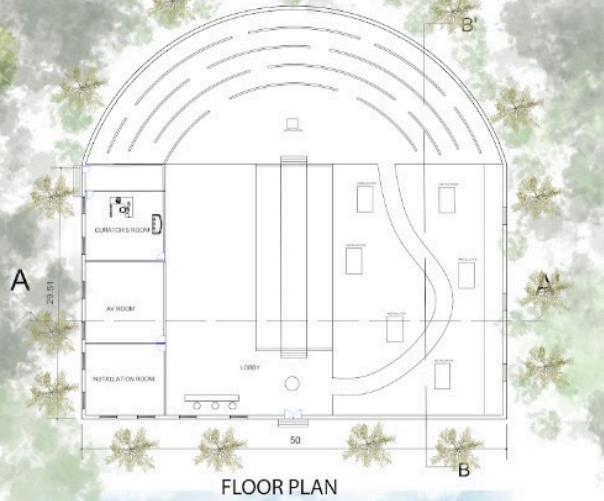

CRESECENT SCHOOL OF ARCHITECTURE

MEMORIAL ART GALLERY

FLOOR PLAN

SECTION AA'

SECTION BB'

RENDERED VIEWS

ARSENAL MEMORY PARK -
 INTERPRETATION CENTER
 SCALE: 1:200
 ALL DIMENSION ARE IN M

NAME :SAKTHI PRIYA NS

RRN: 230101601063

SEMESTER 6 B SECTION

DESIGN STUDIO 6

CRESECENT SCHOOL OF ARCHITECTURE

HISTORICAL EXHIBITION

FLOOR PLAN

SECTION AA'

SECTION BB'