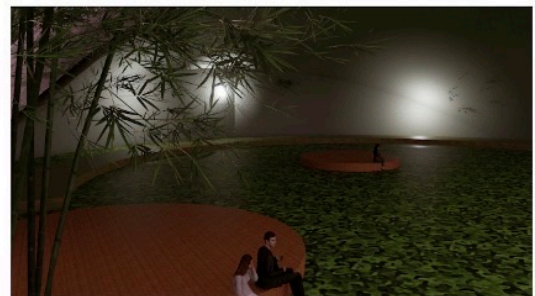

SHADED HOUSE

FLOOR PLAN

SECTION AA'

SECTION BB'

RENDERED VIEWS

ARSENAL MEMORY PARK -
 INTERPRETATION CENTER
 SCALE: 1:200
 ALL DIMENSION ARE IN M

NAME :SAKTHI PRIYA NS

RRN: 230101601063