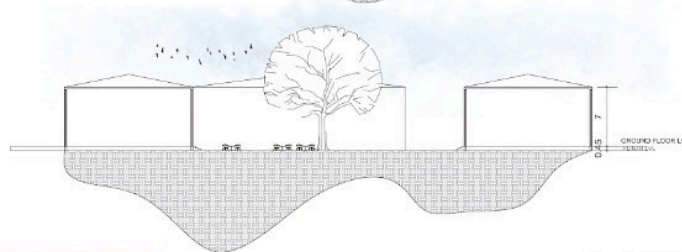

CRESECENT SCHOOL OF ARCHITECTURE

MEMORIAL ART GALLERY

FLOOR PLAN

SECTION AA'

SECTION BB'

RENDERED VIEWS

ARSENAL MEMORY PARK -
 INTERPRETATION CENTER
 SCALE: 1:200
 ALL DIMENSION ARE IN M

NAME :SAKTHI PRIYA NS