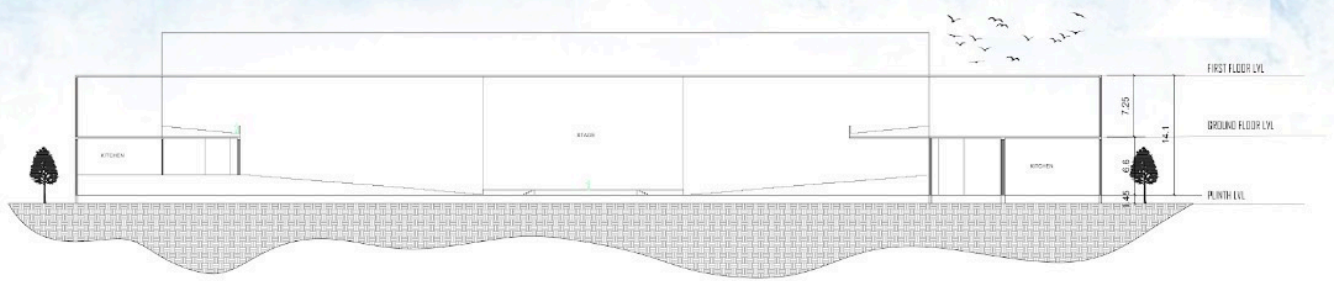

CONCERT HALL

UPPER GALLERY FLOOR PLAN

SCALE: 1:200
ALL DIMENSION ARE IN M

ARSENAL MEMORY PARK -
INTERPRETATION CENTER

NAME :SAKTHI PRIYA NS
RRN: 230101601063
SEMESTER 6 B SECTION
DESIGN STUDIO 6
CRESECENT SCHOOL OF ARCHITECTURE

CONCERT HALL

SECTION AA'

SECTION BB'

SCALE: 1:200

ALL DIMENSION ARE IN M

RENDERED VIEWS

ARSENAL MEMORY PARK -
INTERPRETATION CENTER

NAME :SAKTHI PRIYA NS