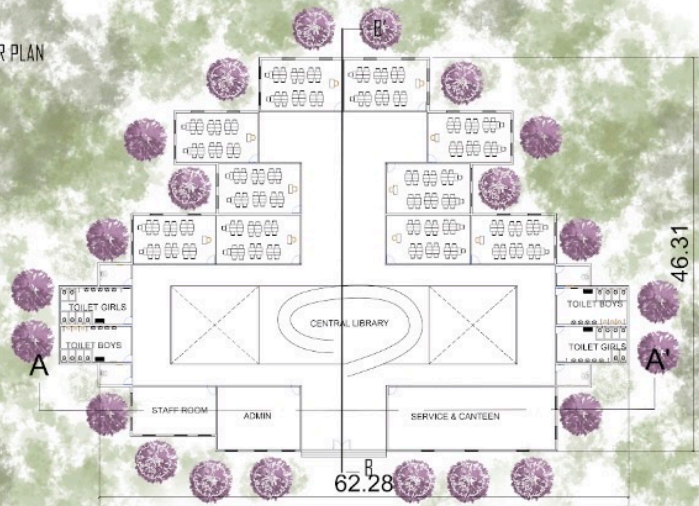

DESIGN STUDIO 6

CRESECENT SCHOOL OF ARCHITECTURE

CONFERENCE ROOM
COMPLEX

FLOOR PLAN

SECTION AA'

SECTION BB'

RENDERED VIEWS

ARSENAL MEMORY PARK -
INTERPRETATION CENTER
SCALE: 1:200
ALL DIMENSION ARE IN M

CONCERT HALL

SECTION AA'

SECTION BB'

SCALE: 1:200

ALL DIMENSION ARE IN M

RENDERED VIEWS

ARSENAL MEMORY PARK -
INTERPRETATION CENTER

NAME :SAKTHI PRIYA NS

RRN: 230101601063

SEMESTER 6 B SECTION

DESIGN STUDIO 6

CRESCENT SCHOOL OF ARCHITECTURE

CLASSROOM COMPLEX

FLOOR PLAN

SECTION AA'

SECTION BB'

RENDERED VIEWS

ARSENAL MEMORY PARK -
 INTERPRETATION CENTER
 SCALE: 1:200
 ALL DIMENSION ARE IN M

NAME :SAKTHI PRIYA NS

RRN: 230101601063

SEMESTER 6 B SECTION

DESIGN STUDIO 6

CRESCENT SCHOOL OF ARCHITECTURE