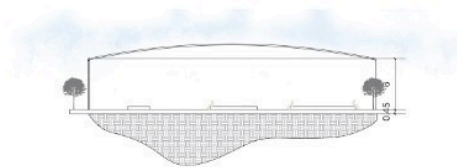

SHADED HOUSE

FLOOR PLAN

SECTION AA'

SECTION BB'

RENDERED VIEWS

ARSENAL MEMORY PARK -
 INTERPRETATION CENTER
 SCALE: 1:200
 ALL DIMENSION ARE IN M

NAME :SAKTHI PRIYA NS

RRN: 230101601063