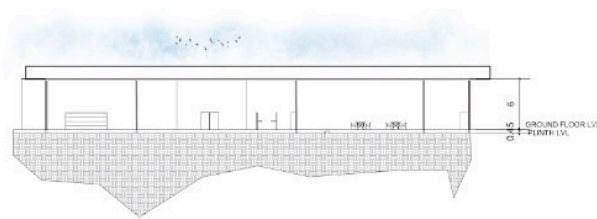

SECTION BB'

SCALE: 1:200

ALL DIMENSION ARE IN M

ARSENAL MEMORY PARK -
INTERPRETATION CENTER

NAME :SAKTHI PRIYA NS

RRN: 230101601063

SEMESTER 6 B SECTION

DESIGN STUDIO 6

CRESECENT SCHOOL OF ARCHITECTURE