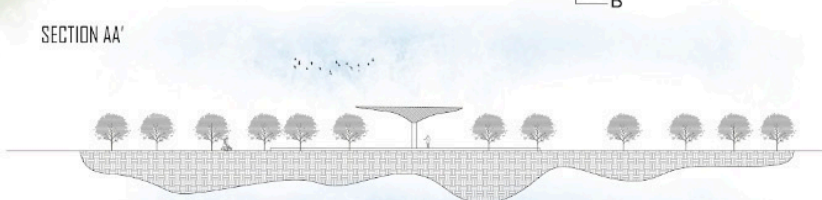

SECTION BB'