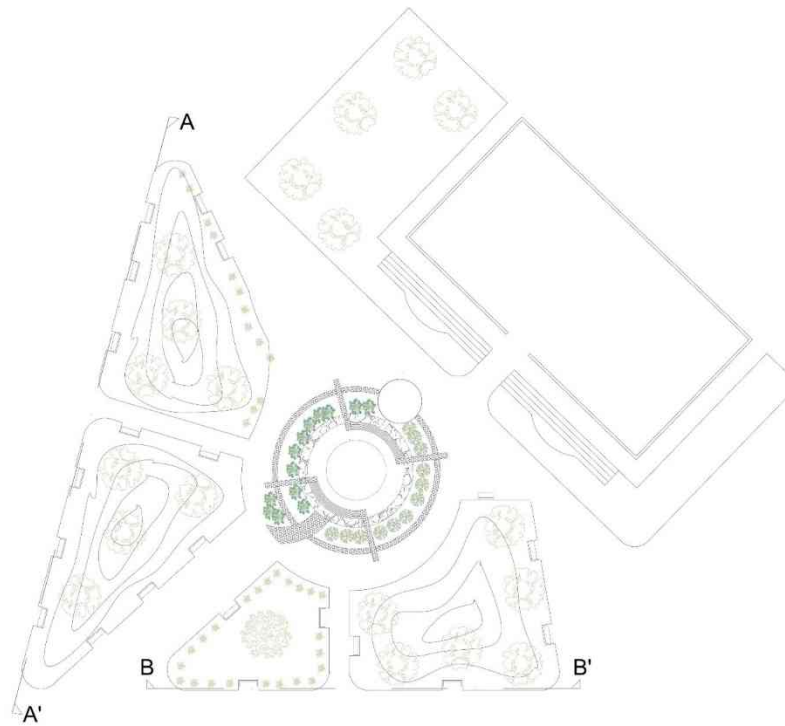

GROUND FLOOR PLAN

VIEWS

SCALE - 1: 200 AND UNITS - METER
NASREEN | B.ARCH | A SEC | 230101601024

INTERPRETATION CENTER - ARSENAL MEMORIAL PARK , ARGENTINA

AMPHITHEATER

GROUND FLOOR PLAN

SECTION AA'

SECTION AA'

SECTION BB'

SECTION BB'

VIEWS

VIEWS

SCALE - 1: 200 AND UNITS - METER
 NASREEN | B.ARCH | A SEC | 230101601024

INTERPRETATION CENTER - ARSENAL MEMORIAL PARK , ARGENTINA

MEMORIAL PLAZA

GROUND FLOOR PLAN

SECTION AA'

SECTION BB'

VIEWS

SCALE - 1: 200 AND UNITS - METER
NASREEN | B.ARCH | A SEC | 230101601024

CONCERT HALL

GROUND FLOOR PLAN

FIRST FLOOR PLAN

INTERPRETATION CENTER - ARSENAL MEMORIAL PARK , ARGENTINA

CONCERT HALL

SECTION AA'

SECTION BB'

EXTERIOR VIEWS

INTERIOR VIEWS