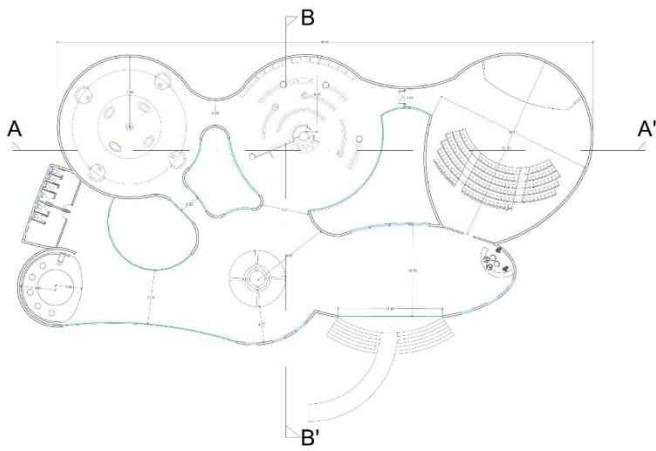

ADMINISTRATIVE OFFICE

GROUND FLOOR PLAN

SECTION AA'

SECTION BB'

EXTERIOR VIEWS

INTERIOR VIEWS

SCALE - 1: 200 AND UNITS - METER
NASREEN | B.ARCH | A SEC | 230101601024

INTERPRETATION CENTER - ARSENAL MEMORIAL PARK , ARGENTINA

HISTORICAL PAVILION

GROUND FLOOR PLAN

SECTION AA'

SECTION BB'

EXTERIOR VIEWS

INTERIOR VIEWS

SCALE - 1: 200 AND UNITS - METER
NASREEN | B.ARCH | A SEC | 230101601024

INTERPRETATION CENTER - ARSENAL MEMORIAL PARK , ARGENTINA

MEMORIAL ART GALLERY

GROUND FLOOR PLAN

SECTION AA'

SECTION BB'

EXTERIOR VIEWS

INTERIOR VIEWS

SCALE - 1: 200 AND UNITS - METER
NASREEN | B.ARCH | A SEC | 230101601024

INTERPRETATION CENTER - ARSENAL MEMORIAL PARK , ARGENTINA

IMMERSIVE AUDIO-VISUAL SHOWROOM

GROUND FLOOR PLAN

SECTION AA'

SECTION BB'

EXTERIOR VIEWS

INTERIOR VIEWS

SCALE - 1: 200 AND UNITS - METER
NASREEN | B.ARCH | A SEC | 230101601024

INTERPRETATION CENTER - ARSENAL MEMORIAL PARK , ARGENTINA