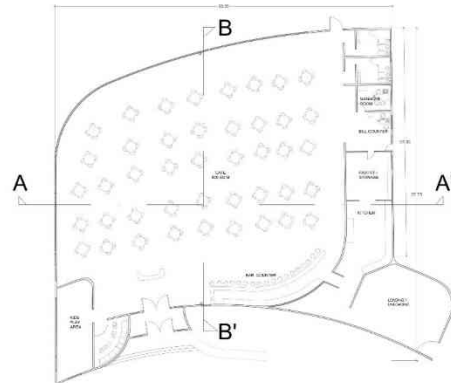

COMMERCIAL PREMISES

FIRST FLOOR PLAN

GROUND FLOOR PLAN

SECTION AA'

SECTION BB'

EXTERIOR VIEWS

INTERIOR VIEWS

INTERPRETATION CENTER - ARSENAL MEMORIAL PARK , ARGENTINA

CONFERENCE ROOM COMPLEX

GROUND FLOOR PLAN

SECTION AA'

SECTION BB'

VIEWS

INTERPRETATION CENTER - ARSENAL MEMORIAL PARK , ARGENTINA

SHADE HOUSE

Crescent
School of Architecture

GROUND FLOOR PLAN

VIEWS

SCALE - 1: 200 AND UNITS - METER
NASREEN | B.ARCH | A SEC | 230101601024

INTERPRETATION CENTER - ARSENAL MEMORIAL PARK , ARGENTINA

AMPHITHEATER

GROUND FLOOR PLAN

SECTION AA'

SECTION AA'

SECTION BB'

SECTION BB'

VIEWS

VIEWS

SCALE - 1: 200 AND UNITS - METER
 NASREEN | B.ARCH | A SEC | 230101601024

INTERPRETATION CENTER - ARSENAL MEMORIAL PARK , ARGENTINA

MEMORIAL PLAZA

GROUND FLOOR PLAN