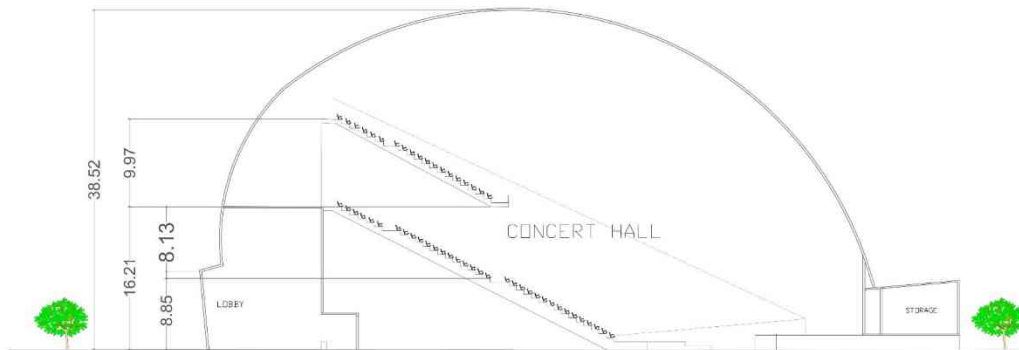

SECTION BB'

SECTION BB'

VIEWS

VIEWS

SCALE - 1: 200 AND UNITS - METER
 NASREEN | B.ARCH | A SEC | 230101601024

INTERPRETATION CENTER - ARSENAL MEMORIAL PARK , ARGENTINA

MEMORIAL PLAZA

GROUND FLOOR PLAN

SECTION AA'

SECTION BB'

VIEWS

SCALE - 1: 200 AND UNITS - METER
NASREEN | B.ARCH | A SEC | 230101601024

CONCERT HALL

GROUND FLOOR PLAN

FIRST FLOOR PLAN

INTERPRETATION CENTER - ARSENAL MEMORIAL PARK , ARGENTINA

CONCERT HALL

SECTION AA'

SECTION BB'

EXTERIOR VIEWS

INTERIOR VIEWS