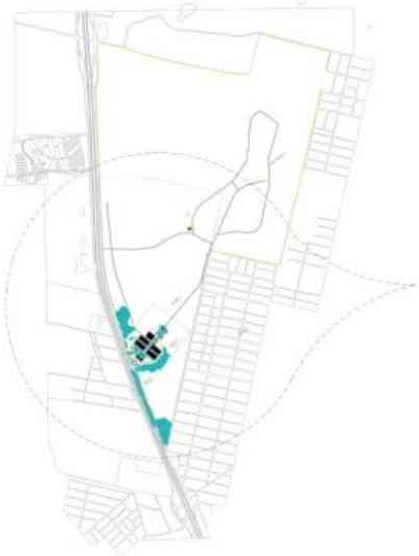

INTERPRETATION CENTER - ARSENAL MEMORIAL PARK , ARGENTINA

SITE PLAN

KEY PLAN

INTERPRETATION CENTER - ARSENAL MEMORIAL PARK , ARGENTINA

SITE PLAN

KEY PLAN

INTERPRETATION CENTER - ARSENAL MEMORIAL PARK , ARGENTINA

ADMINISTRATIVE OFFICE

GROUND FLOOR PLAN

SECTION AA'

SECTION BB'

EXTERIOR VIEWS

INTERIOR VIEWS

SCALE - 1: 200 AND UNITS - METER
NASREEN | B.ARCH | A SEC | 230101601024

INTERPRETATION CENTER - ARSENAL MEMORIAL PARK , ARGENTINA