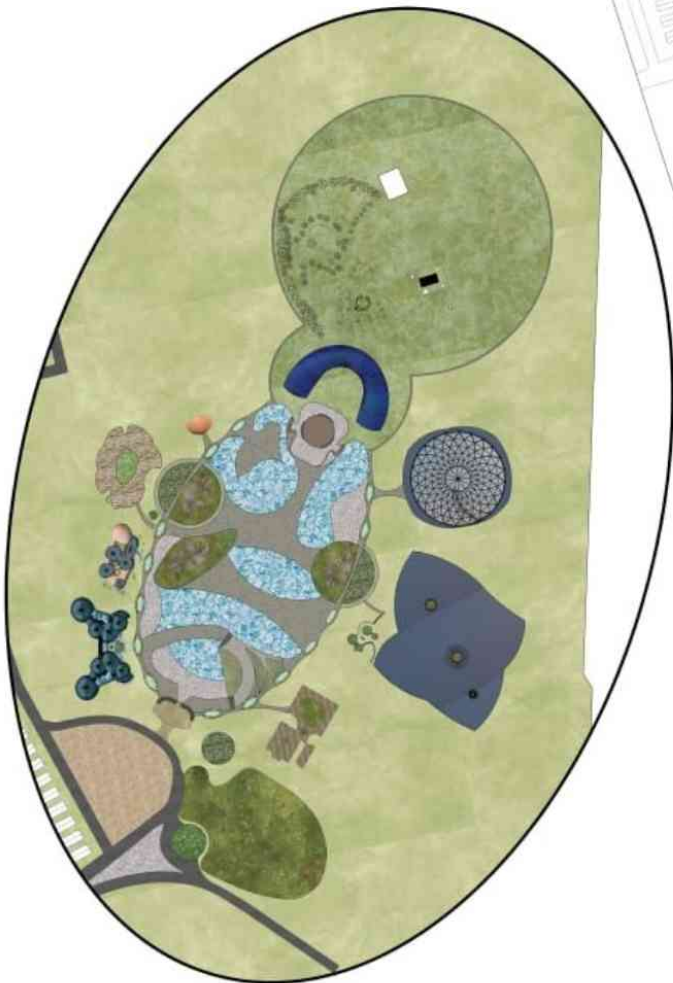

INTERPRETATION CENTER - ARSENAL MEMORIAL PARK , ARGENTINA

SITE PLAN

KEY PLAN