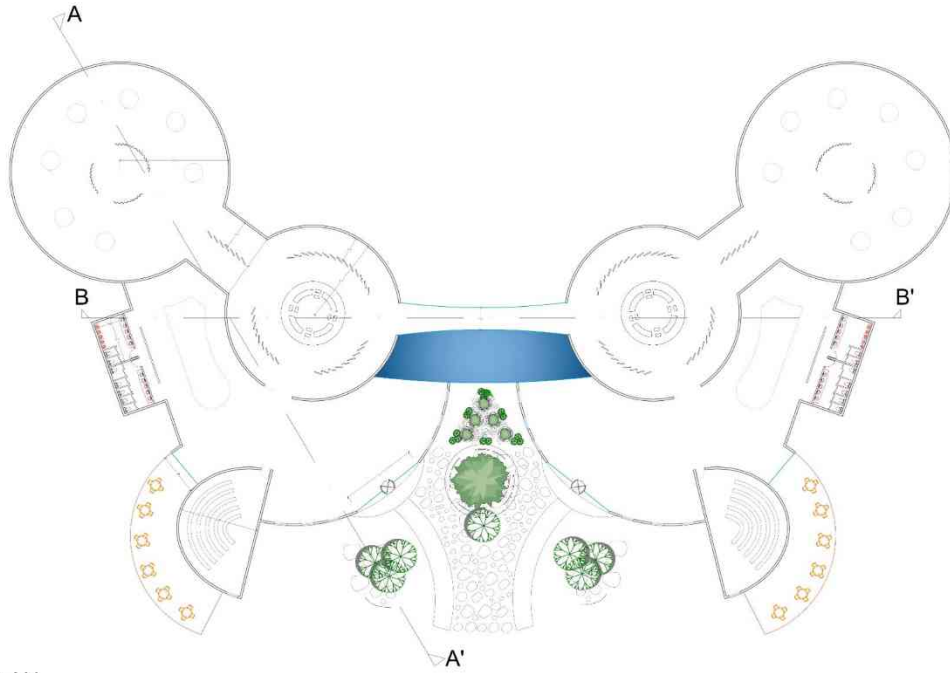

ADMINISTRATIVE OFFICE

GROUND FLOOR PLAN

SECTION AA'

SECTION BB'

EXTERIOR VIEWS

INTERIOR VIEWS

SCALE - 1: 200 AND UNITS - METER
NASREEN | B.ARCH | A SEC | 230101601024

INTERPRETATION CENTER - ARSENAL MEMORIAL PARK , ARGENTINA

HISTORICAL PAVILION

GROUND FLOOR PLAN

SECTION AA'

SECTION BB'

EXTERIOR VIEWS

INTERIOR VIEWS

SCALE - 1: 200 AND UNITS - METER
NASREEN | B.ARCH | A SEC | 230101601024

INTERPRETATION CENTER - ARSENAL MEMORIAL PARK , ARGENTINA

MEMORIAL ART GALLERY

GROUND FLOOR PLAN

SECTION AA'

SECTION BB'

EXTERIOR VIEWS

INTERIOR VIEWS

SCALE - 1: 200 AND UNITS - METER
NASREEN | B.ARCH | A SEC | 230101601024

INTERPRETATION CENTER - ARSENAL MEMORIAL PARK , ARGENTINA

CONCERT HALL

SECTION AA'

SECTION BB'

EXTERIOR VIEWS

INTERIOR VIEWS