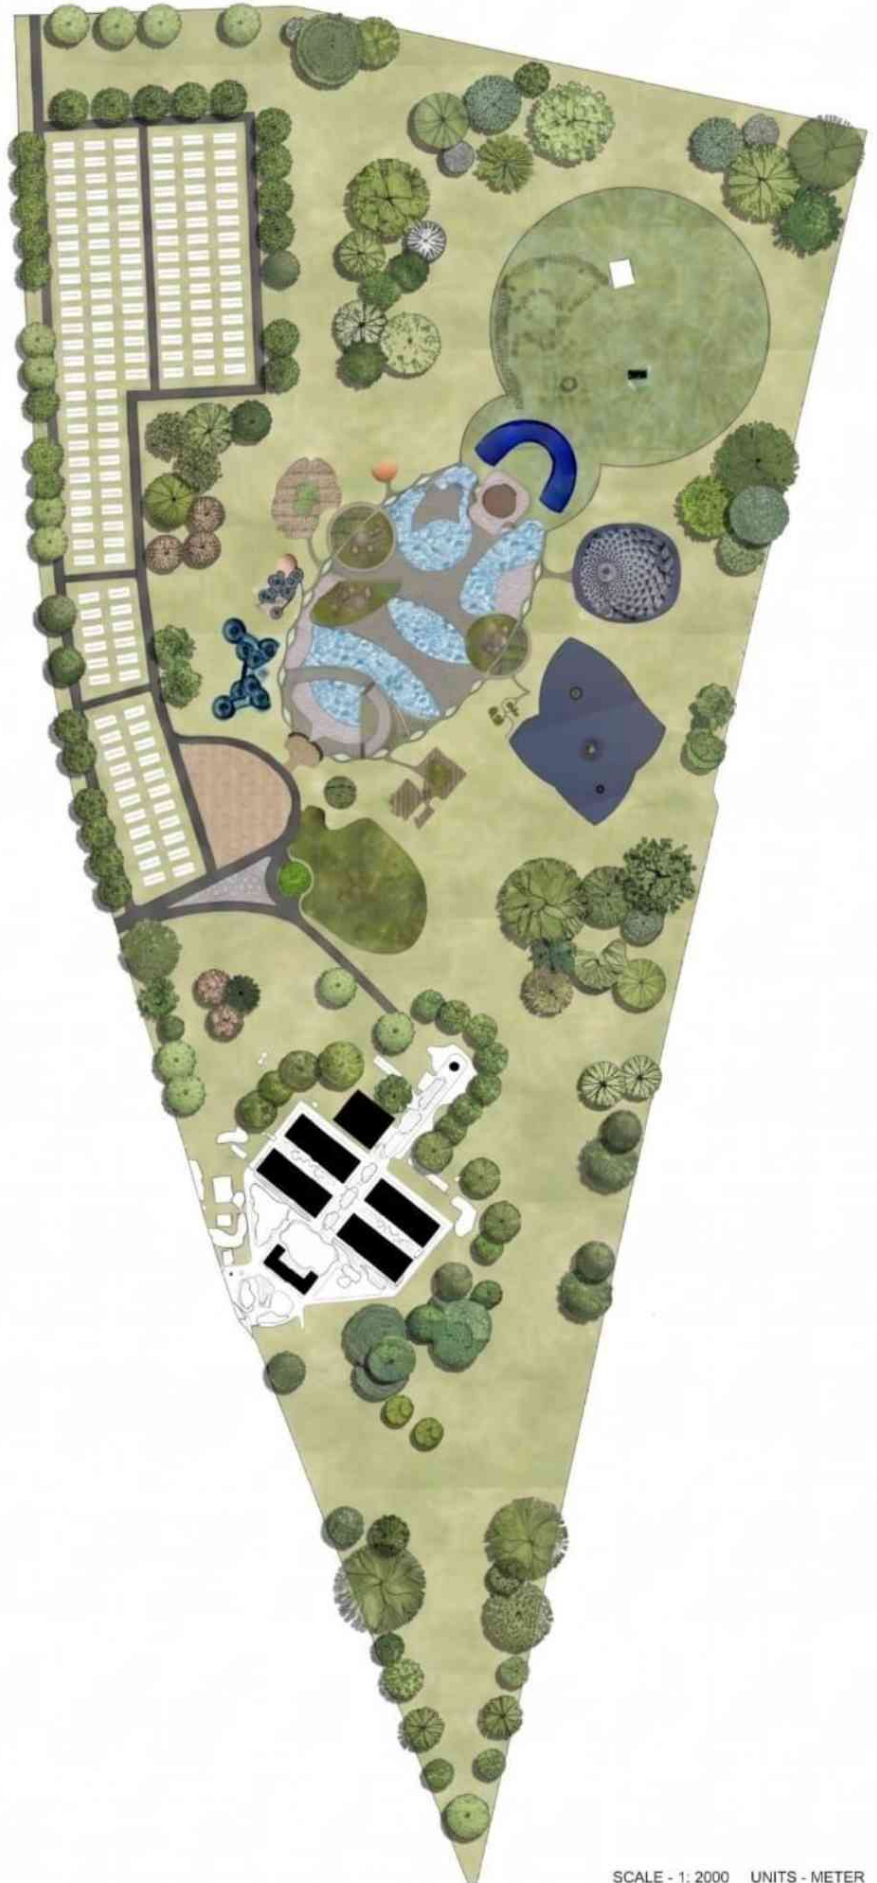

INTERPRETATION CENTER - ARSENAL MEMORIAL PARK , ARGENTINA

SITE PLAN

KEY PLAN

INTERPRETATION CENTER - ARSENAL MEMORIAL PARK , ARGENTINA

SITE PLAN

KEY PLAN

INTERPRETATION CENTER - ARSENAL MEMORIAL PARK , ARGENTINA

ADMINISTRATIVE OFFICE

GROUND FLOOR PLAN

SECTION AA'

SECTION BB'

EXTERIOR VIEWS

INTERIOR VIEWS

SCALE - 1: 200 AND UNITS - METER
NASREEN | B.ARCH | A SEC | 230101601024

INTERPRETATION CENTER - ARSENAL MEMORIAL PARK , ARGENTINA

HISTORICAL PAVILION

GROUND FLOOR PLAN

SECTION AA'

SECTION BB'

EXTERIOR VIEWS

INTERIOR VIEWS

SCALE - 1: 200 AND UNITS - METER
NASREEN | B.ARCH | A SEC | 230101601024

INTERPRETATION CENTER - ARSENAL MEMORIAL PARK , ARGENTINA