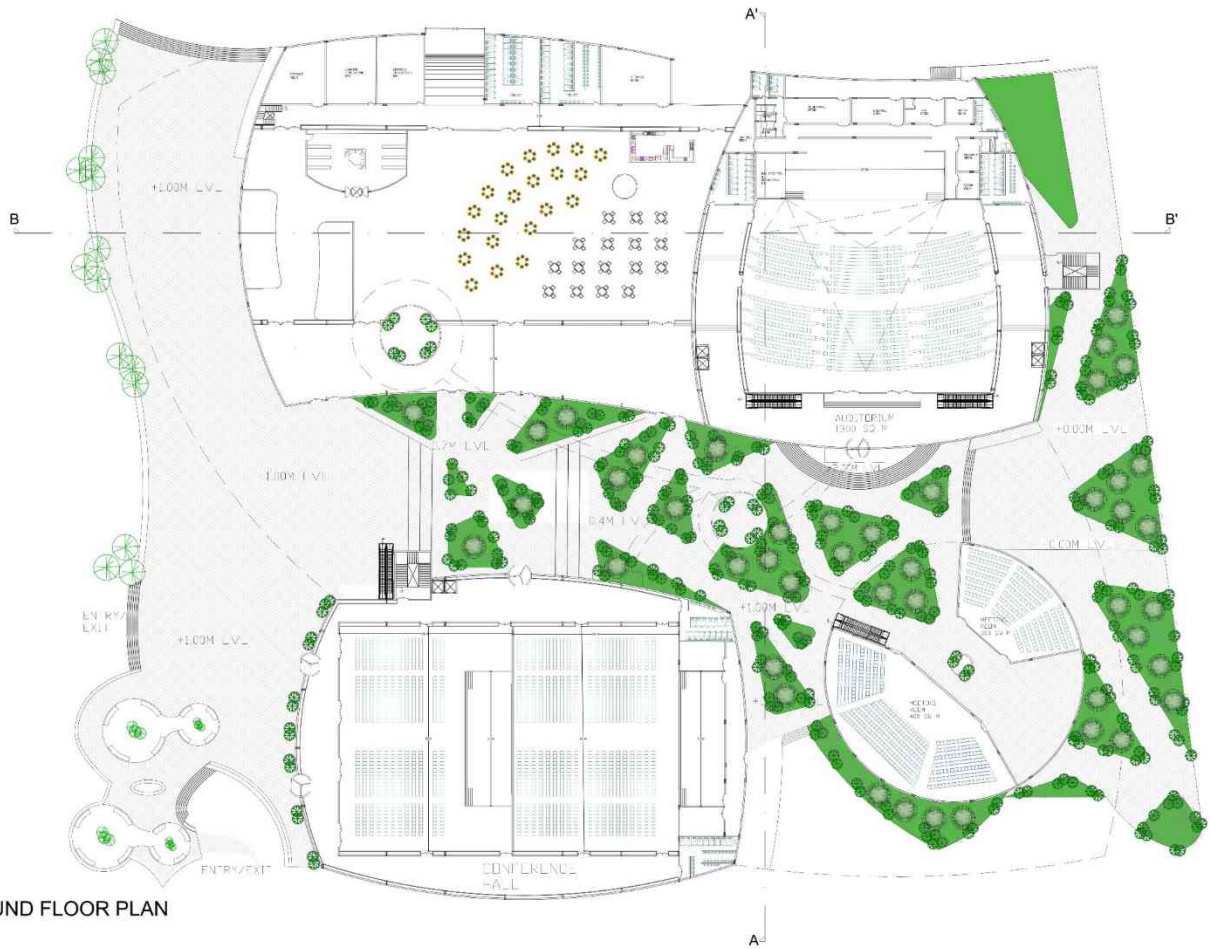

IMMERSIVE AUDIO-VISUAL SHOWROOM

GROUND FLOOR PLAN

SECTION AA'

SECTION BB'

EXTERIOR VIEWS

INTERIOR VIEWS

SCALE - 1: 200 AND UNITS - METER
NASREEN | B.ARCH | A SEC | 230101601024

INTERPRETATION CENTER - ARSENAL MEMORIAL PARK , ARGENTINA

COMMERCIAL PREMISES

FIRST FLOOR PLAN

GROUND FLOOR PLAN

SECTION AA'

SECTION BB'

EXTERIOR VIEWS

INTERIOR VIEWS

INTERPRETATION CENTER - ARSENAL MEMORIAL PARK , ARGENTINA

CONFERENCE ROOM COMPLEX

GROUND FLOOR PLAN

SECTION AA'

SECTION BB'

VIEWS

INTERPRETATION CENTER - ARSENAL MEMORIAL PARK , ARGENTINA

SHADE HOUSE

Crescent
School of Architecture

GROUND FLOOR PLAN

VIEWS

SCALE - 1: 200 AND UNITS - METER
NASREEN | B.ARCH | A SEC | 230101601024

INTERPRETATION CENTER - ARSENAL MEMORIAL PARK , ARGENTINA

AMPHITHEATER

GROUND FLOOR PLAN

SECTION AA'

SECTION AA'