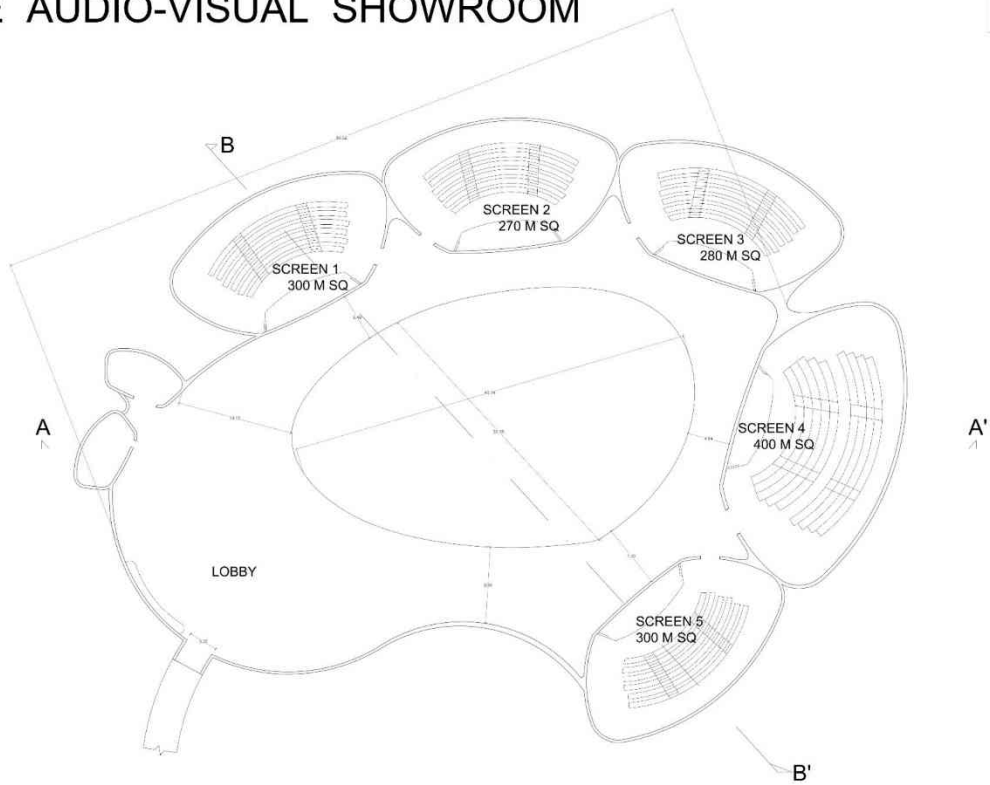

MEMORIAL ART GALLERY

GROUND FLOOR PLAN

SECTION AA'

SECTION BB'

EXTERIOR VIEWS

INTERIOR VIEWS

SCALE - 1: 200 AND UNITS - METER
NASREEN | B.ARCH | A SEC | 230101601024

INTERPRETATION CENTER - ARSENAL MEMORIAL PARK , ARGENTINA

IMMERSIVE AUDIO-VISUAL SHOWROOM

GROUND FLOOR PLAN

SECTION AA'

SECTION BB'

EXTERIOR VIEWS

INTERIOR VIEWS

SCALE - 1: 200 AND UNITS - METER
NASREEN | B.ARCH | A SEC | 230101601024

INTERPRETATION CENTER - ARSENAL MEMORIAL PARK , ARGENTINA

COMMERCIAL PREMISES

FIRST FLOOR PLAN

GROUND FLOOR PLAN

SECTION AA'

SECTION BB'

EXTERIOR VIEWS

INTERIOR VIEWS

INTERPRETATION CENTER - ARSENAL MEMORIAL PARK , ARGENTINA