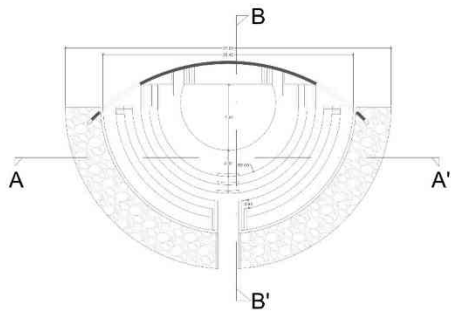

COMMERCIAL PREMISES

FIRST FLOOR PLAN

GROUND FLOOR PLAN

SECTION AA'

SECTION BB'

EXTERIOR VIEWS

INTERIOR VIEWS

INTERPRETATION CENTER - ARSENAL MEMORIAL PARK , ARGENTINA

GROUND FLOOR PLAN

VIEWS

SCALE - 1: 200 AND UNITS - METER
NASREEN | B.ARCH | A SEC | 230101601024

INTERPRETATION CENTER - ARSENAL MEMORIAL PARK , ARGENTINA

AMPHITHEATER

GROUND FLOOR PLAN

SECTION AA'

SECTION AA'

SECTION BB'

SECTION BB'

VIEWS

VIEWS

SCALE - 1: 200 AND UNITS - METER
 NASREEN | B.ARCH | A SEC | 230101601024

INTERPRETATION CENTER - ARSENAL MEMORIAL PARK , ARGENTINA

MEMORIAL PLAZA

GROUND FLOOR PLAN

CONCERT HALL

SECTION AA'

SECTION BB'

EXTERIOR VIEWS

INTERIOR VIEWS