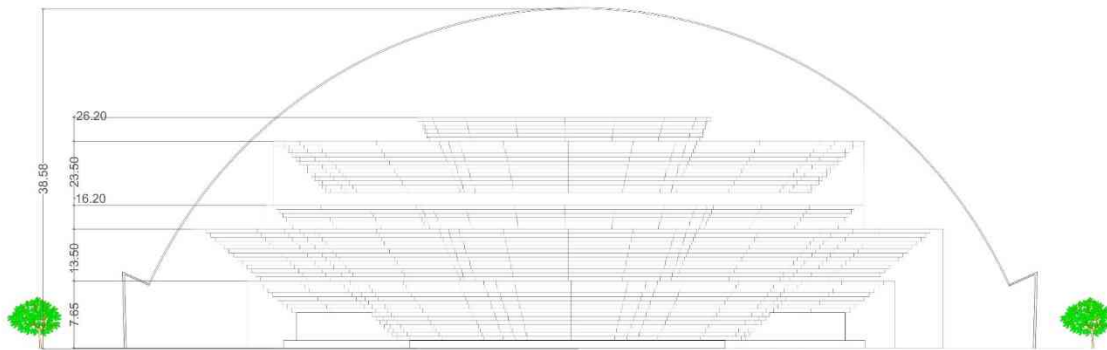

SECTION BB'

SECTION BB'

VIEWS

VIEWS

SCALE - 1: 200 AND UNITS - METER
 NASREEN | B.ARCH | A SEC | 230101601024

INTERPRETATION CENTER - ARSENAL MEMORIAL PARK , ARGENTINA

MEMORIAL PLAZA

GROUND FLOOR PLAN

SECTION AA'

SECTION BB'

VIEWS

SCALE - 1: 200 AND UNITS - METER
NASREEN | B.ARCH | A SEC | 230101601024

CONCERT HALL

GROUND FLOOR PLAN

FIRST FLOOR PLAN

INTERPRETATION CENTER - ARSENAL MEMORIAL PARK , ARGENTINA

CONCERT HALL

SECTION AA'

SECTION BB'

EXTERIOR VIEWS

INTERIOR VIEWS