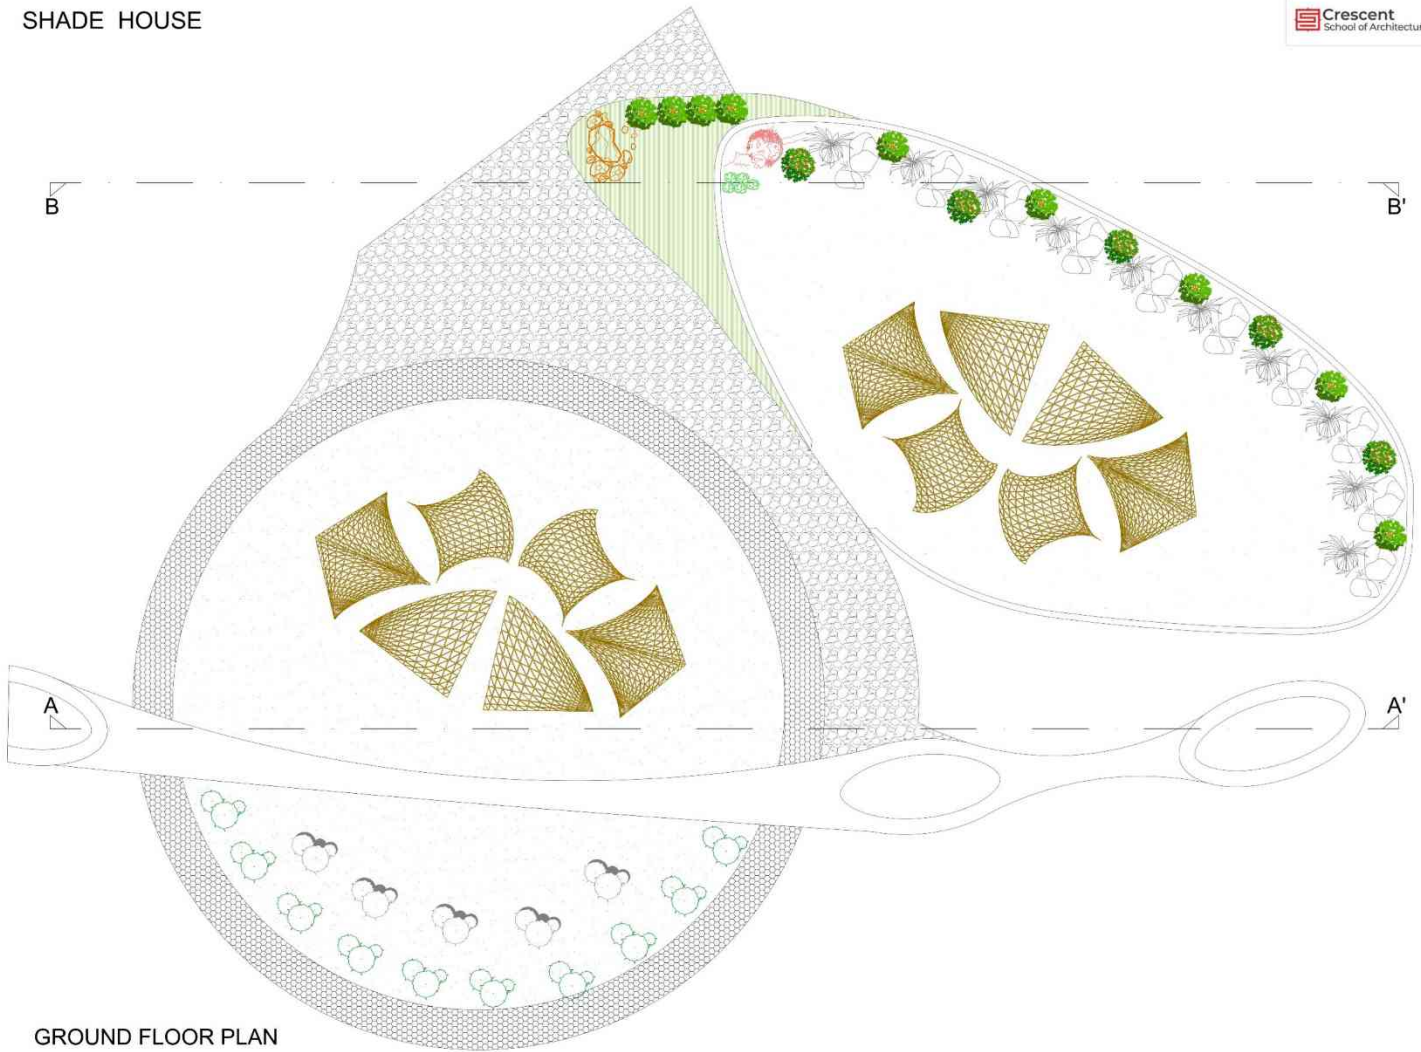

COMMERCIAL PREMISES

FIRST FLOOR PLAN

GROUND FLOOR PLAN

SECTION AA'

SECTION BB'

EXTERIOR VIEWS

INTERIOR VIEWS

INTERPRETATION CENTER - ARSENAL MEMORIAL PARK , ARGENTINA

CONFERENCE ROOM COMPLEX

GROUND FLOOR PLAN

SECTION AA'

SECTION BB'

VIEWS

INTERPRETATION CENTER - ARSENAL MEMORIAL PARK , ARGENTINA

SHADE HOUSE

Crescent
School of Architecture

GROUND FLOOR PLAN

VIEWS

SCALE - 1: 200 AND UNITS - METER
NASREEN | B.ARCH | A SEC | 230101601024

INTERPRETATION CENTER - ARSENAL MEMORIAL PARK , ARGENTINA

AMPHITHEATER

GROUND FLOOR PLAN

SECTION AA'

SECTION AA'

SECTION BB'

SECTION BB'

VIEWS

VIEWS

SCALE - 1: 200 AND UNITS - METER
 NASREEN | B.ARCH | A SEC | 230101601024

INTERPRETATION CENTER - ARSENAL MEMORIAL PARK , ARGENTINA

MEMORIAL PLAZA

GROUND FLOOR PLAN