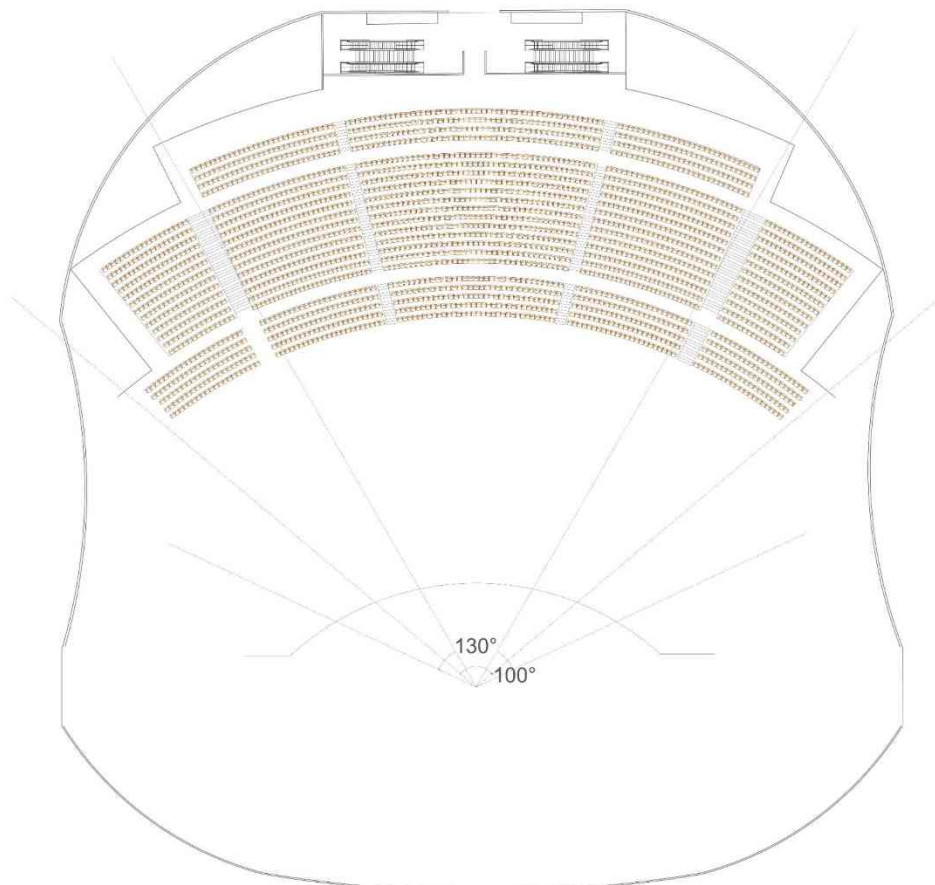

SECTION BB'

SECTION BB'

VIEWS

VIEWS

SCALE - 1: 200 AND UNITS - METER
 NASREEN | B.ARCH | A SEC | 230101601024

INTERPRETATION CENTER - ARSENAL MEMORIAL PARK , ARGENTINA

MEMORIAL PLAZA

GROUND FLOOR PLAN

SECTION AA'

SECTION BB'

VIEWS

SCALE - 1: 200 AND UNITS - METER
NASREEN | B.ARCH | A SEC | 230101601024

CONCERT HALL

GROUND FLOOR PLAN

FIRST FLOOR PLAN

INTERPRETATION CENTER - ARSENAL MEMORIAL PARK , ARGENTINA

CONCERT HALL

SECTION AA'

SECTION BB'

EXTERIOR VIEWS

INTERIOR VIEWS