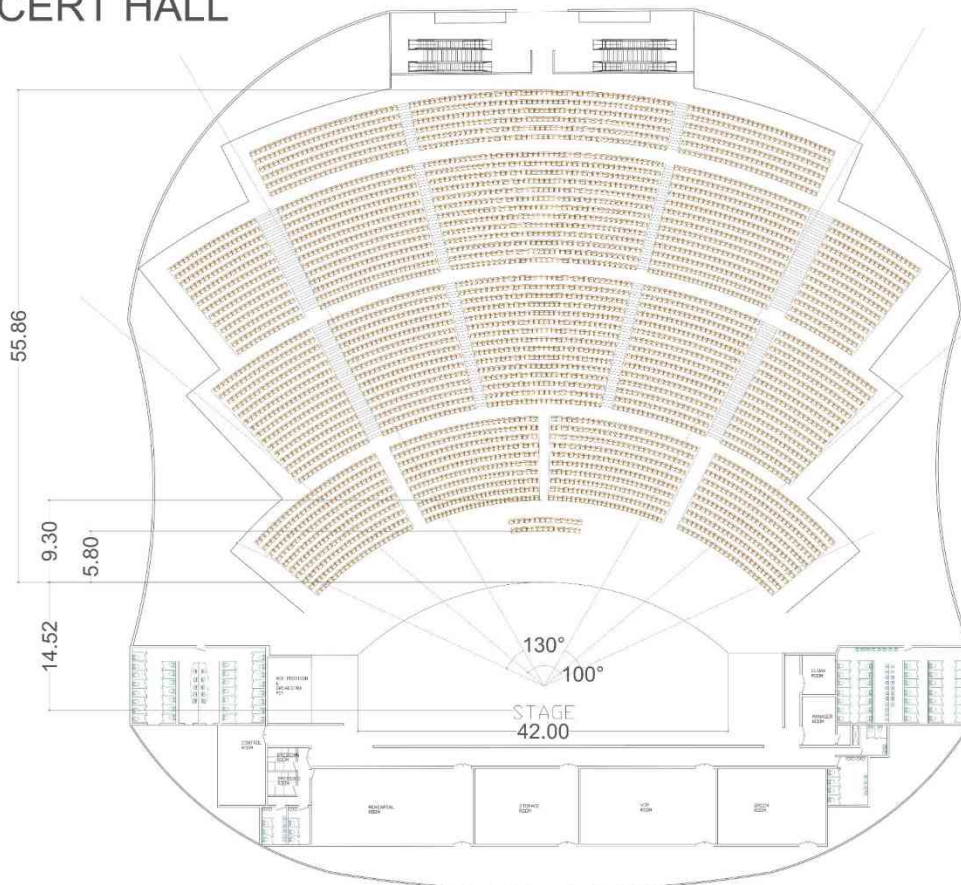

SECTION BB'

SECTION BB'

VIEWS

VIEWS

SCALE - 1: 200 AND UNITS - METER
 NASREEN | B.ARCH | A SEC | 230101601024

INTERPRETATION CENTER - ARSENAL MEMORIAL PARK , ARGENTINA

MEMORIAL PLAZA

GROUND FLOOR PLAN

SECTION AA'

SECTION BB'

VIEWS

SCALE - 1: 200 AND UNITS - METER
NASREEN | B.ARCH | A SEC | 230101601024

CONCERT HALL

GROUND FLOOR PLAN

FIRST FLOOR PLAN

INTERPRETATION CENTER - ARSENAL MEMORIAL PARK , ARGENTINA

CONCERT HALL

SECTION AA'

SECTION BB'

EXTERIOR VIEWS

INTERIOR VIEWS