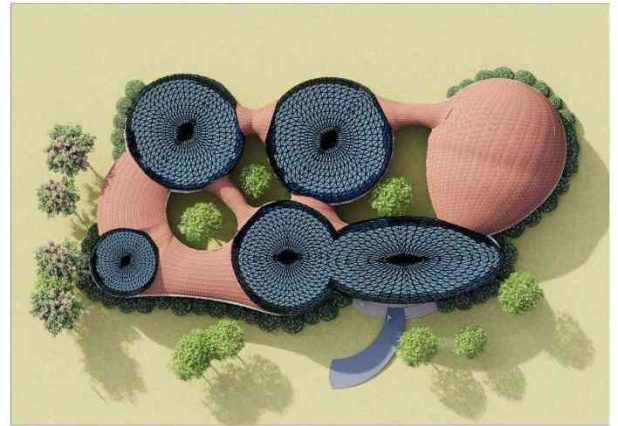

INTERPRETATION CENTER - ARSENAL MEMORIAL PARK , ARGENTINA

MEMORIAL ART GALLERY

SCALE - 1: 200 AND UNITS - METER
NASREEN | B.ARCH | A SEC | 230101601024