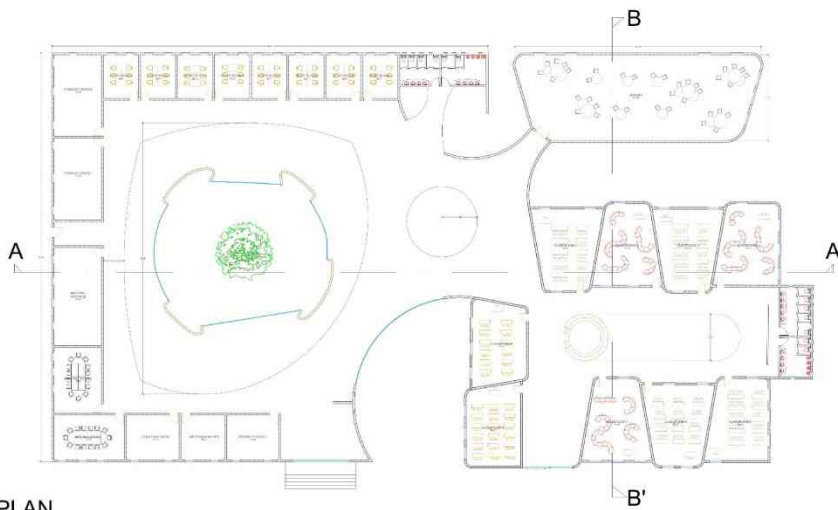

INTERPRETATION CENTER - ARSENAL MEMORIAL PARK , ARGENTINA

SITE PLAN

KEY PLAN

INTERPRETATION CENTER - ARSENAL MEMORIAL PARK , ARGENTINA

SITE PLAN

KEY PLAN

INTERPRETATION CENTER - ARSENAL MEMORIAL PARK , ARGENTINA

ADMINISTRATIVE OFFICE

GROUND FLOOR PLAN

SECTION AA'

SECTION BB'

EXTERIOR VIEWS

INTERIOR VIEWS

SCALE - 1: 200 AND UNITS - METER
NASREEN | B.ARCH | A SEC | 230101601024

INTERPRETATION CENTER - ARSENAL MEMORIAL PARK , ARGENTINA

GROUND FLOOR PLAN

VIEWS

SCALE - 1: 200 AND UNITS - METER
NASREEN | B.ARCH | A SEC | 230101601024

INTERPRETATION CENTER - ARSENAL MEMORIAL PARK , ARGENTINA

AMPHITHEATER

GROUND FLOOR PLAN

SECTION AA'

SECTION AA'

SECTION AA'

SECTION BB'

VIEWS

SCALE - 1: 200 AND UNITS - METER
NASREEN | B.ARCH | A SEC | 230101601024

CONCERT HALL

GROUND FLOOR PLAN

FIRST FLOOR PLAN

INTERPRETATION CENTER - ARSENAL MEMORIAL PARK , ARGENTINA