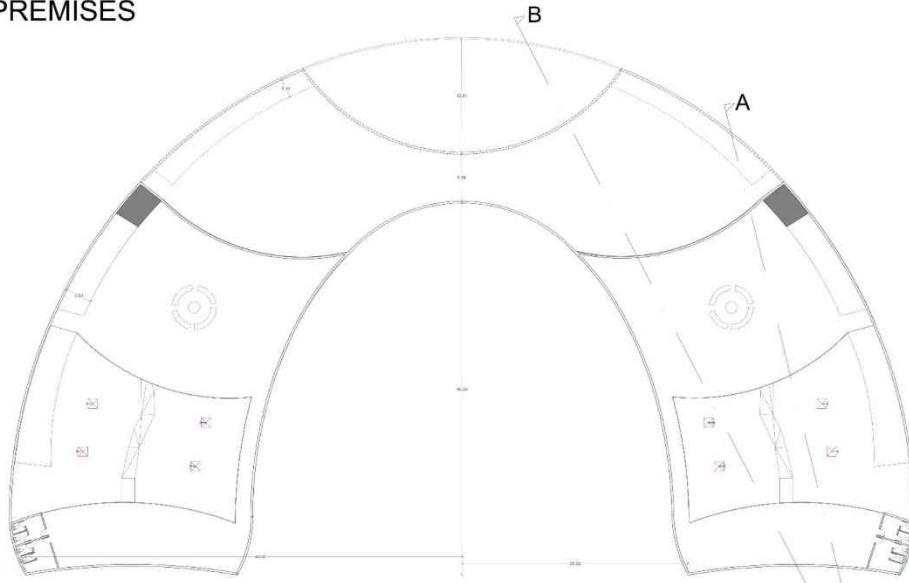

MEMORIAL ART GALLERY

GROUND FLOOR PLAN

SECTION AA'

SECTION BB'

EXTERIOR VIEWS

INTERIOR VIEWS

SCALE - 1: 200 AND UNITS - METER
NASREEN | B.ARCH | A SEC | 230101601024

INTERPRETATION CENTER - ARSENAL MEMORIAL PARK , ARGENTINA

IMMERSIVE AUDIO-VISUAL SHOWROOM

GROUND FLOOR PLAN

SECTION AA'

SECTION BB'

EXTERIOR VIEWS

INTERIOR VIEWS

SCALE - 1: 200 AND UNITS - METER
NASREEN | B.ARCH | A SEC | 230101601024

INTERPRETATION CENTER - ARSENAL MEMORIAL PARK , ARGENTINA

COMMERCIAL PREMISES

FIRST FLOOR PLAN

GROUND FLOOR PLAN

SECTION AA'

SECTION BB'

EXTERIOR VIEWS

INTERIOR VIEWS

INTERPRETATION CENTER - ARSENAL MEMORIAL PARK , ARGENTINA