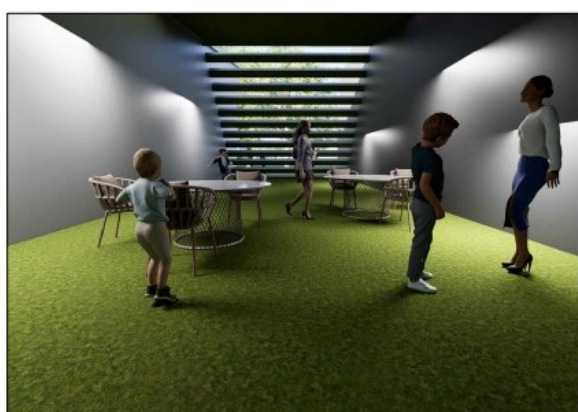

N

PLAN

SECTION AA

SECTION BB

AUDIO VISUAL ROOM

SCALE 1:200

INTERPRETATION CENTRE

NAME: RENITA JUDITH A
RRN NO :230101601061
B ARCH 3RD YEAR B SEC