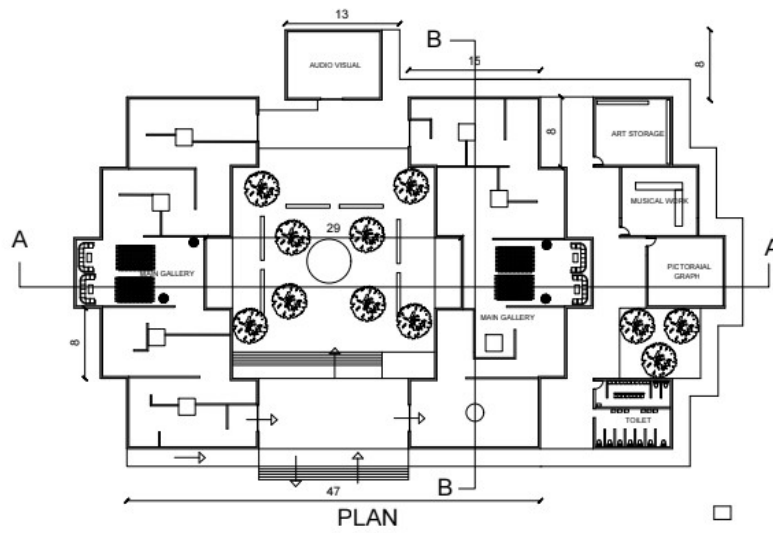

N

PLAN

SECTION AA

SECTION BB

AUDIO VISUAL ROOM

SCALE 1:200

INTERPRETATION CENTRE

NAME: RENITA JUDITH A
RRN NO :230101601061
B ARCH 3RD YEAR B SEC

SECTION AA

SECTION BB

MEMORIAL PLAZA

SCALE 1:200

INTERPRETATION CENTRE

NAME: RENITA JUDITH A
RRN NO :230101601061
B ARCH 3RD YEAR B SEC

SECTION AA

SECTION BB