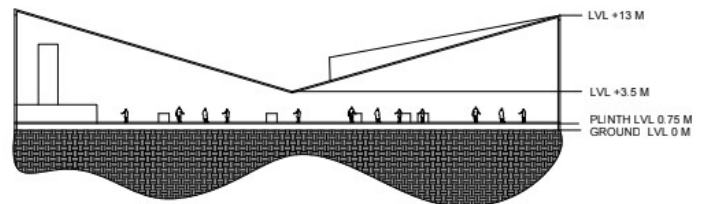

N

PLAN

SECTION AA

SECTION BB

AUDIO VISUAL ROOM

SCALE 1:200

INTERPRETATION CENTRE

NAME: RENITA JUDITH A
RRN NO :230101601061
B ARCH 3RD YEAR B SEC