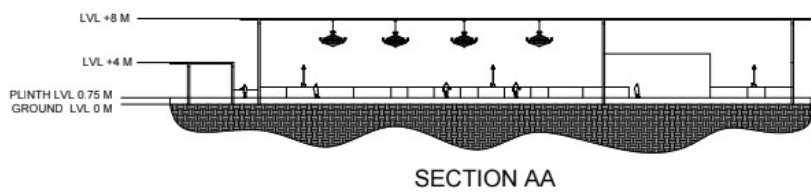

HISTORICAL PAVILION

SCALE 1:200

INTERPRETATION CENTRE

NAME: RENITA JUDITH A
RRN NO :230101601061
B ARCH 3RD YEAR B SEC