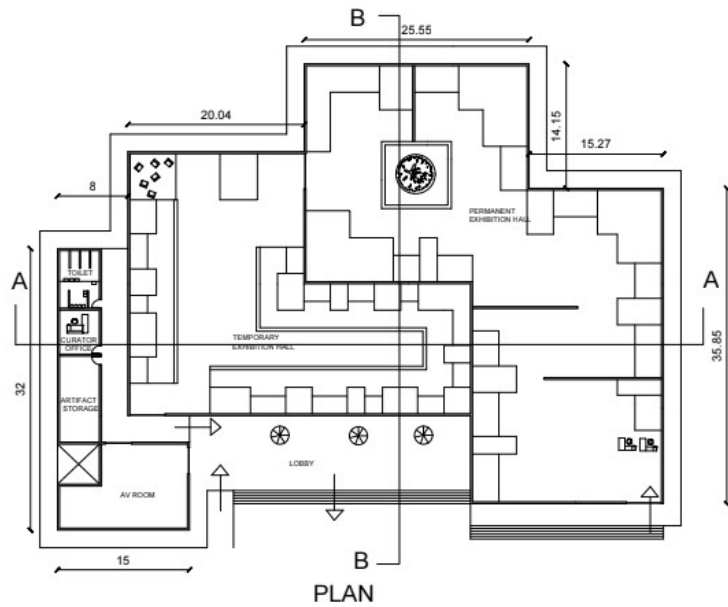

HISTORICAL PAVILION

SCALE 1:200

INTERPRETATION CENTRE

NAME: RENITA JUDITH A
RRN NO :230101601061
B ARCH 3RD YEAR B SEC