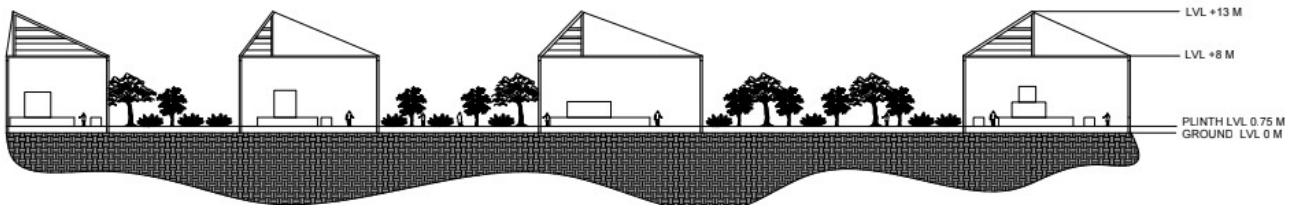

SECTION BB

MEMORIAL PLAZA

SCALE 1:200

INTERPRETATION CENTRE

NAME: RENITA JUDITH A
RRN NO :230101601061
B ARCH 3RD YEAR B SEC