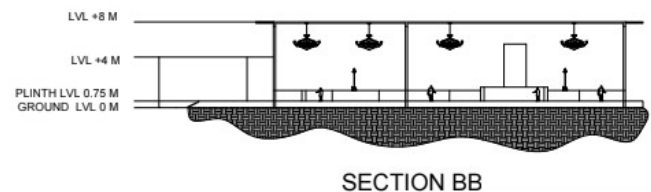

HISTORICAL PAVILION

SCALE 1:200

INTERPRETATION CENTRE

NAME: RENITA JUDITH A
RRN NO :230101601061
B ARCH 3RD YEAR B SEC