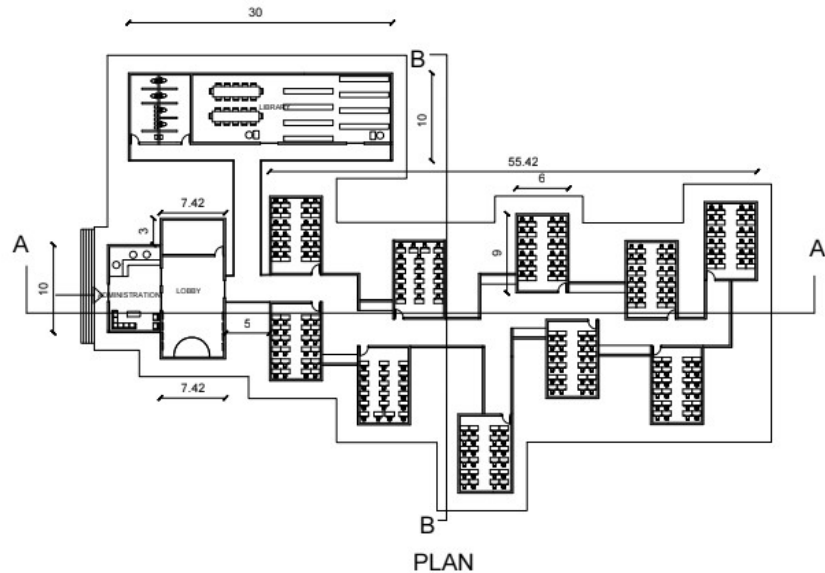

PLAN

CLASSROOM COMPLEX

SCALE 1:200

INTERPRETATION CENTRE

NAME: RENITA JUDITH A
RRN NO :230101601061
B ARCH 3RD YEAR B SEC