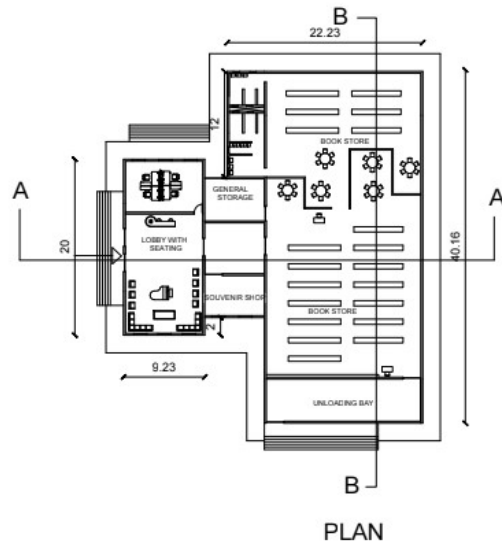

119.7 HECTARE
295.8 ACRE
1196768.7 SQ.M

ALL DIMENSIONS ARE IN METER
SCALE : 1:2000

SECTION AA

SECTION BB

ADMINISTRATION BLOCK

SCALE 1:200

INTERPRETATION CENTRE

NAME: RENITA JUDITH A
 RRN NO :230101601061
 B ARCH 3RD YEAR B SEC