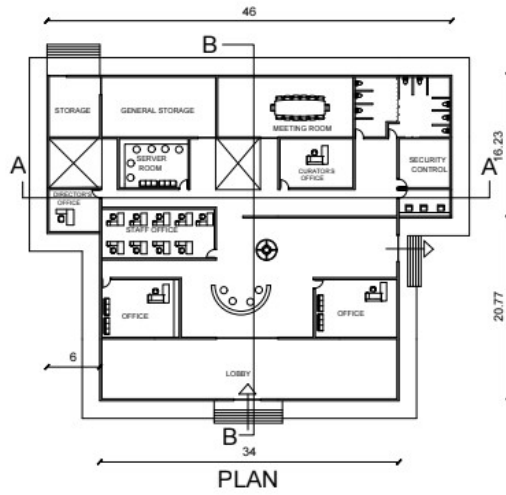

119.7 HECTARE
295.8 ACRE
1196768.7 SQ.M

ALL DIMENSIONS ARE IN METER
SCALE : 1:2000

SECTION AA

SECTION BB

ADMINISTRATION BLOCK

SCALE 1:200

INTERPRETATION CENTRE

NAME: RENITA JUDITH A
 RRN NO :230101601061
 B ARCH 3RD YEAR B SEC

SECTION AA

SECTION BB

COMMERCIAL PREMISES

SCALE 1:200

INTERPRETATION CENTRE

NAME: RENITA JUDITH A
RRN NO :230101601061
B ARCH 3RD YEAR B SEC

CONCERT HALL

SCALE 1:200