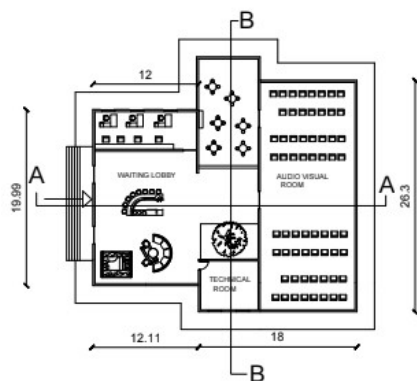

N

PLAN

SCALE 1:200

INTERPRETATION CENTRE

NAME: RENITA JUDITH A
RRN NO :230101601061
B ARCH 3RD YEAR B SEC