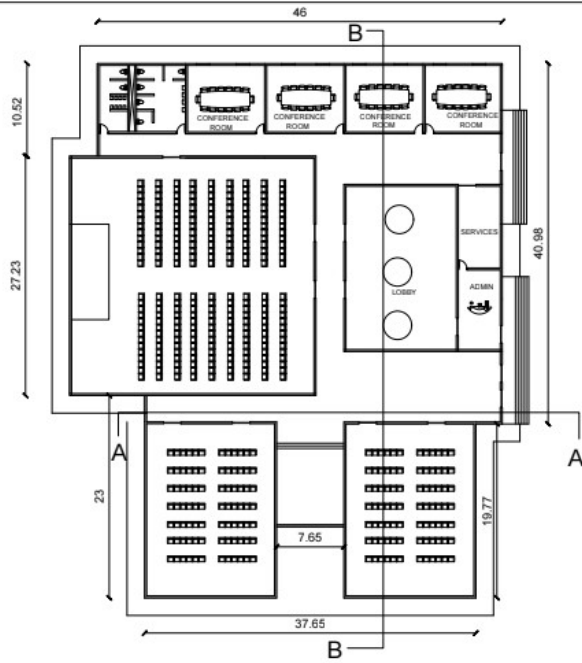

MEMORIAL ART GALLERY

SCALE 1:200

INTERPRETATION CENTRE

NAME: RENITA JUDITH A
 RRN NO :230101601061
 B ARCH 3RD YEAR B SEC

HISTORICAL PAVILION

SCALE 1:200

INTERPRETATION CENTRE

NAME: RENITA JUDITH A
RRN NO :230101601061
B ARCH 3RD YEAR B SEC

SECTION AA

SECTION BB

CONFERENCE ROOM COMPLEX

SCALE 1:200

INTERPRETATION CENTRE

NAME: RENITA JUDITH A
RRN NO :230101601061
B ARCH 3RD YEAR B SEC

SECTION AA

SECTION BB