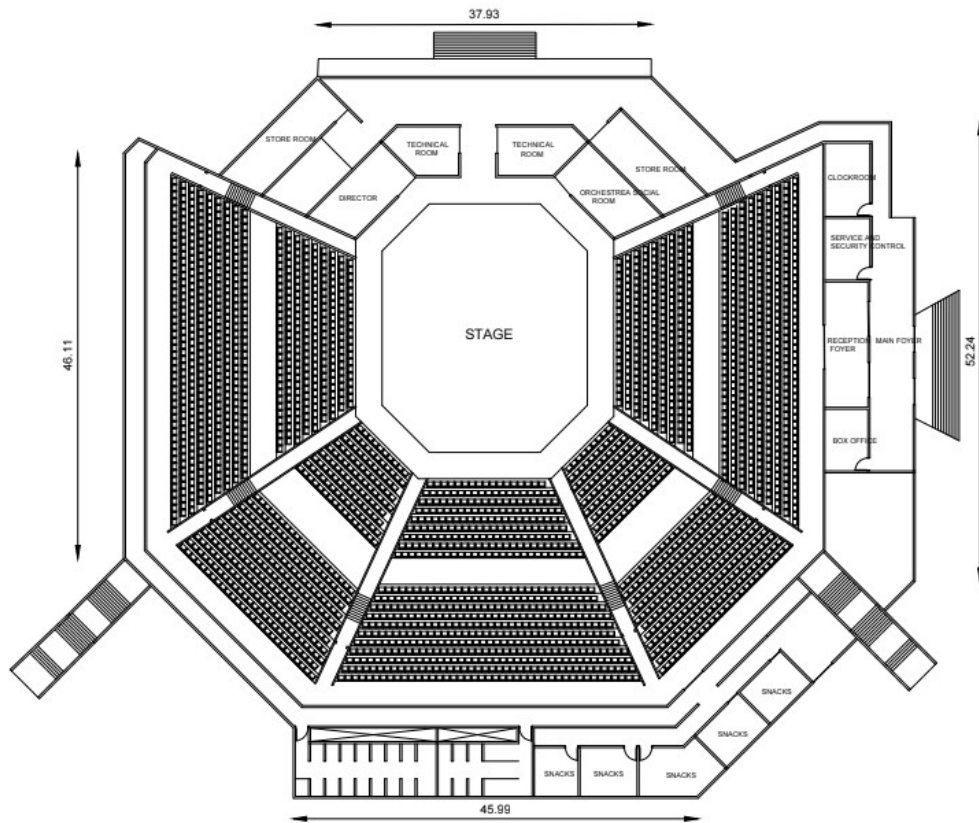

119.7 HECTARE
295.8 ACRE
1196768.7 SQ.M

ALL DIMENSIONS ARE IN METER
SCALE : 1:2000

SECTION AA

SECTION BB

ADMINISTRATION BLOCK

SCALE 1:200

INTERPRETATION CENTRE

NAME: RENITA JUDITH A
 RRN NO :230101601061
 B ARCH 3RD YEAR B SEC

SECTION AA

SECTION BB

COMMERCIAL PREMISES

SCALE 1:200

INTERPRETATION CENTRE

NAME: RENITA JUDITH A
RRN NO :230101601061
B ARCH 3RD YEAR B SEC

CONCERT HALL

SCALE 1:200

INTERPRETATION CENTRE

NAME: RENITA JUDITH A
 RRN NO: 230101601061
 B ARCH 3 RD YEAR B SEC

SECTION AA

SECTION BB

CONCERT HALL

SCALE 1:200

INTERPRETATION CENTRE

NAME: RENITA JUDITH A
 RRN NO: 230101601061
 B ARCH 3 RD YEAR B SEC