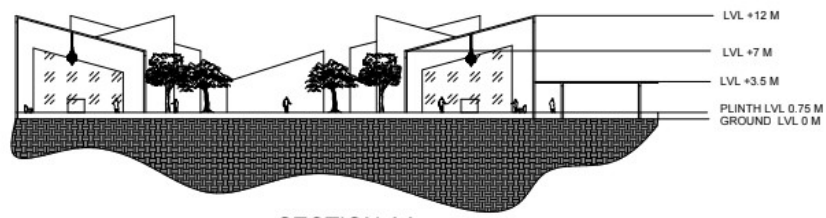

SECTION AA

SECTION BB

MEMORIAL PLAZA

SCALE 1:200

INTERPRETATION CENTRE

NAME: RENITA JUDITH A
RRN NO :230101601061
B ARCH 3RD YEAR B SEC

SECTION AA

SECTION BB