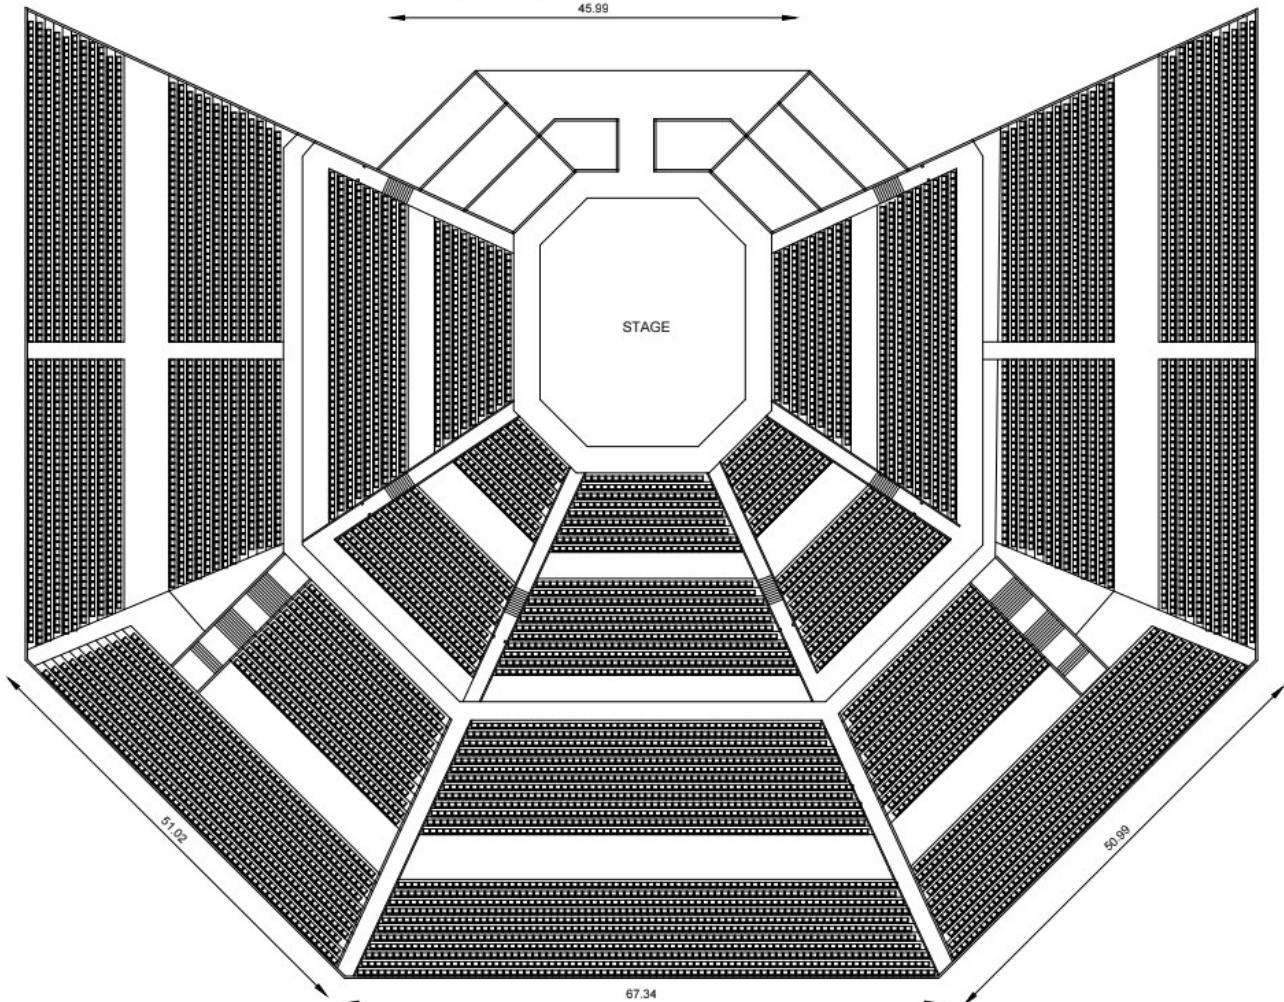

119.7 HECTARE
295.8 ACRE
1196768.7 SQ.M

ALL DIMENSIONS ARE IN METER
SCALE : 1:2000

SECTION AA

SECTION BB

ADMINISTRATION BLOCK

SCALE 1:200

INTERPRETATION CENTRE

NAME: RENITA JUDITH A
 RRN NO :230101601061
 B ARCH 3RD YEAR B SEC

SECTION AA

SECTION BB

COMMERCIAL PREMISES

SCALE 1:200

INTERPRETATION CENTRE

NAME: RENITA JUDITH A
RRN NO :230101601061
B ARCH 3RD YEAR B SEC

CONCERT HALL

SCALE 1:200

INTERPRETATION CENTRE

NAME: RENITA JUDITH A
 RRN NO: 230101601061
 B ARCH 3 RD YEAR B SEC

SECTION AA

SECTION BB

CONCERT HALL

SCALE 1:200

INTERPRETATION CENTRE

NAME: RENITA JUDITH A
 RRN NO: 230101601061
 B ARCH 3 RD YEAR B SEC

N

PLAN

SECTION AA

SECTION BB

AUDIO VISUAL ROOM

SCALE 1:200

INTERPRETATION CENTRE

NAME: RENITA JUDITH A
RRN NO :230101601061
B ARCH 3RD YEAR B SEC