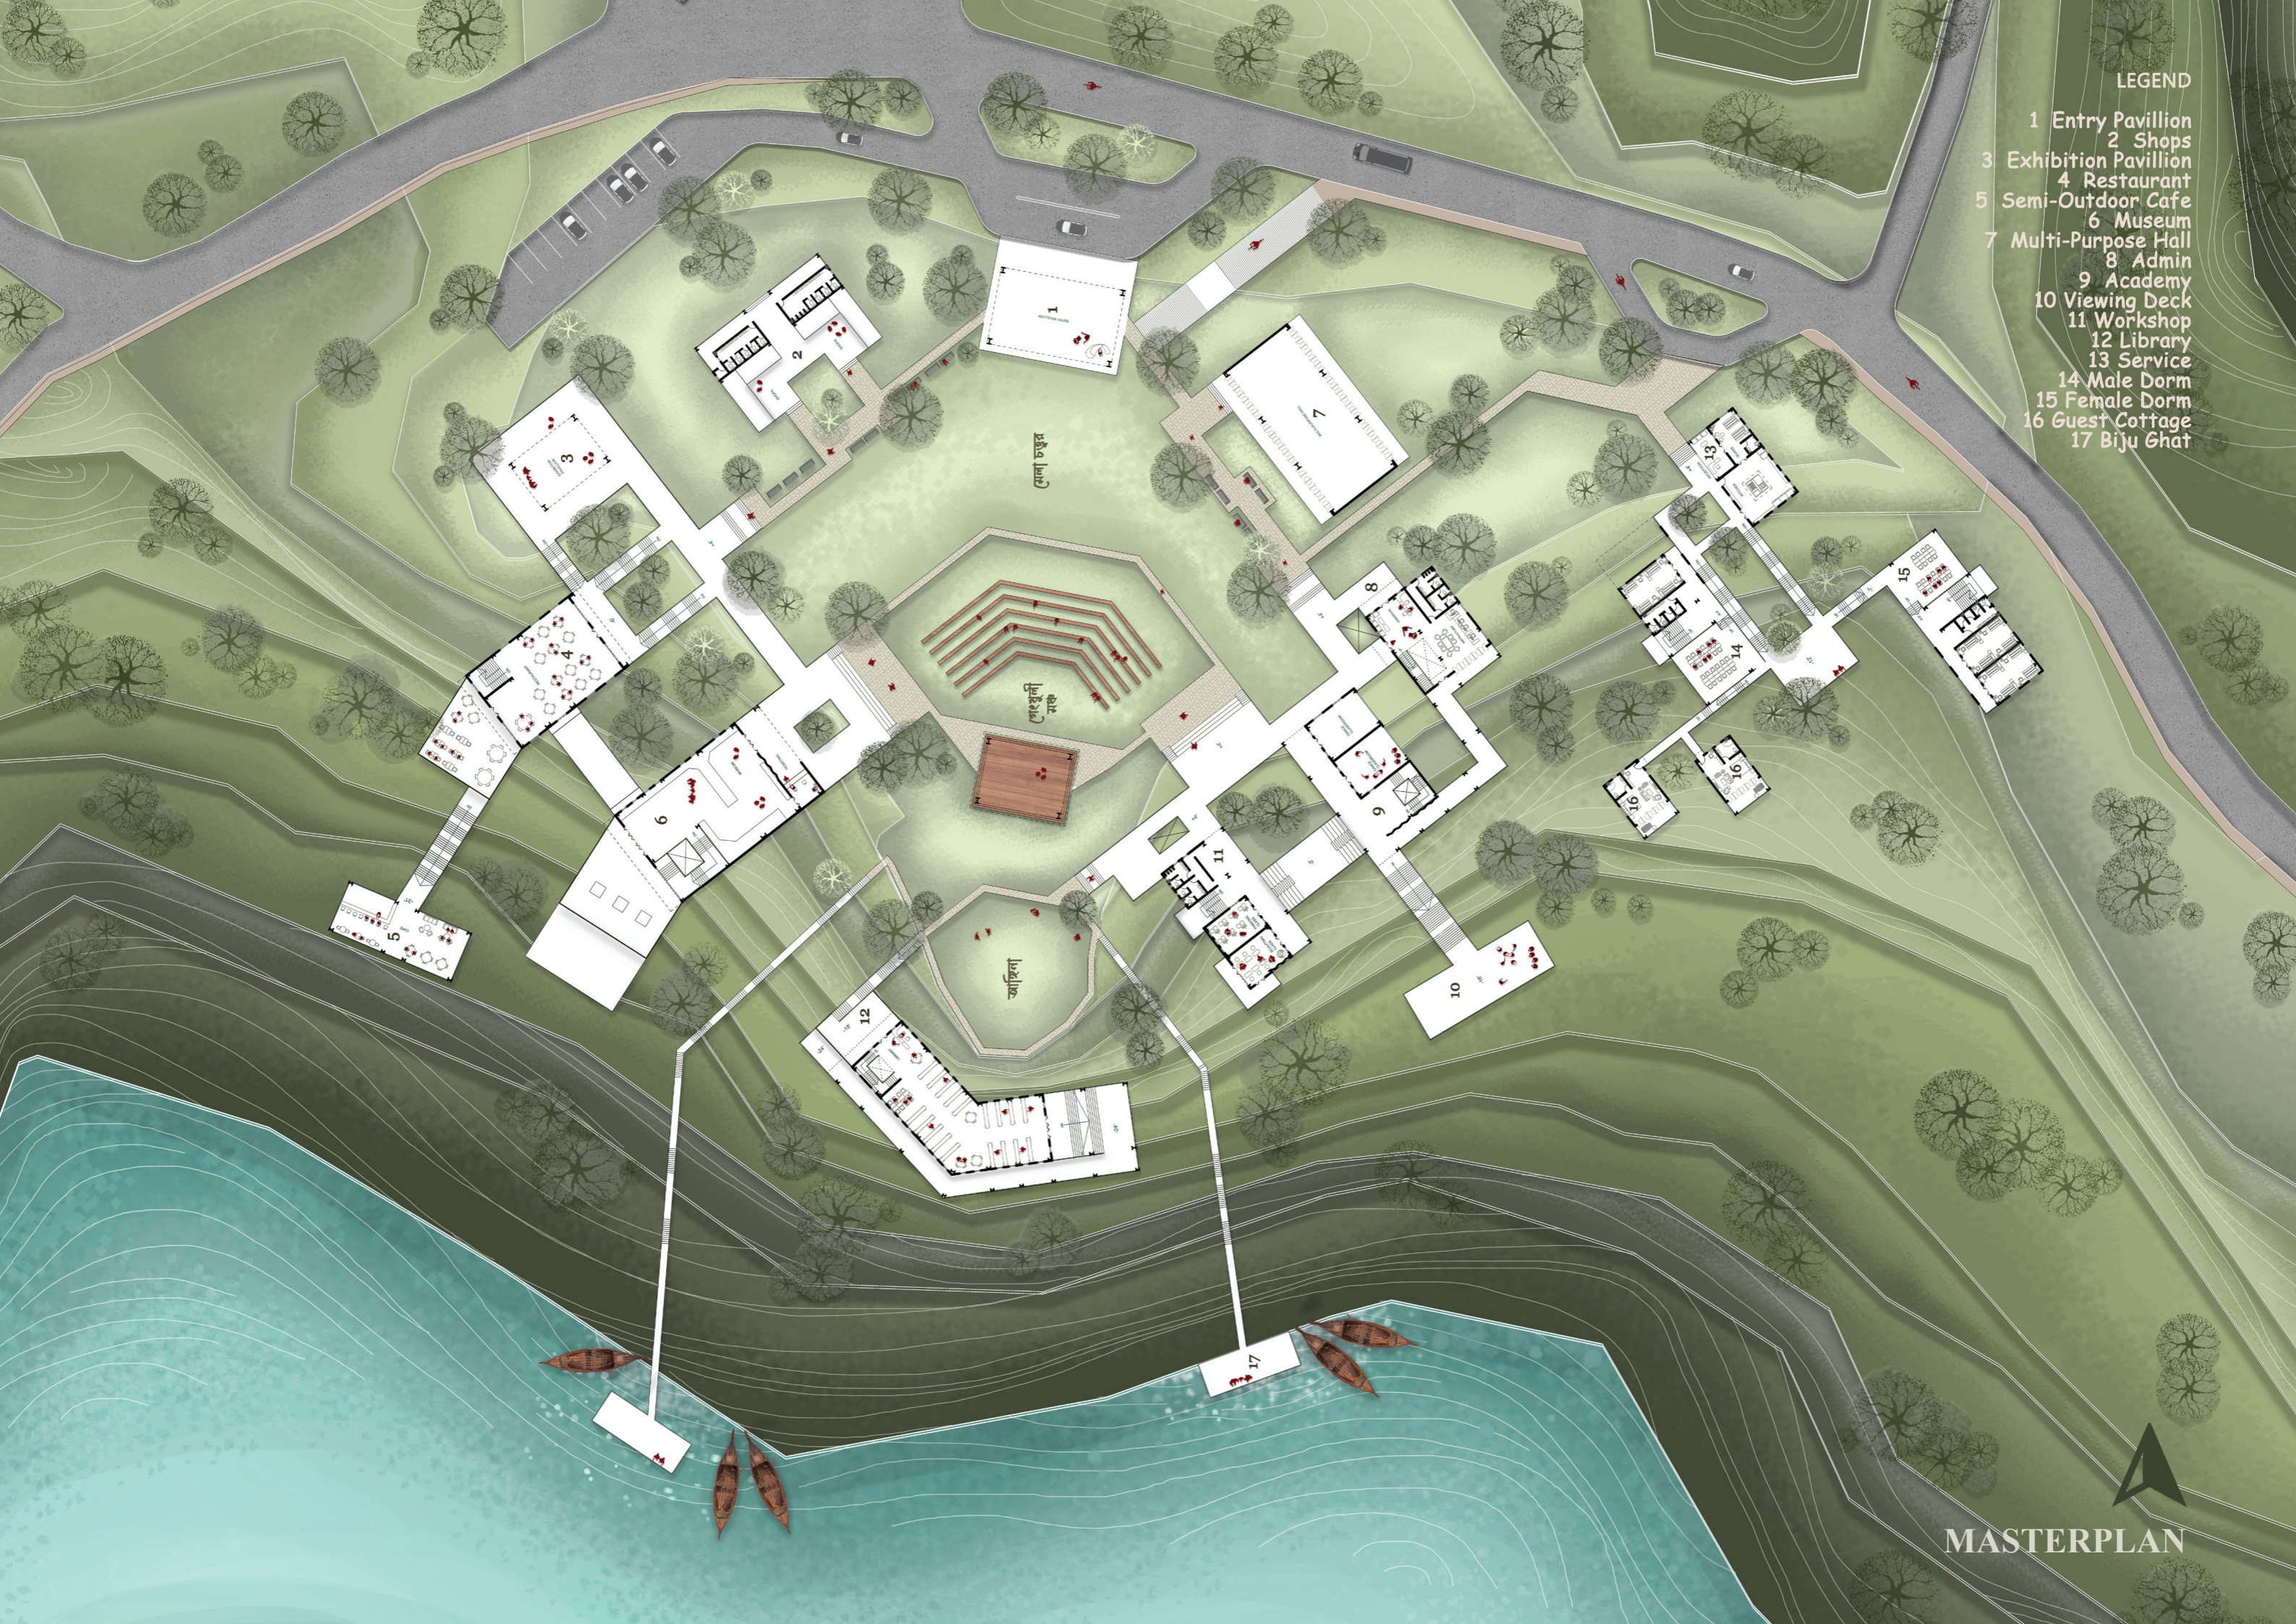

LEGEND

- 1 Entry Pavillion
- 2 Shops
- 3 Exhibition Pavillion
- 4 Restaurant
- 5 Semi-Outdoor Cafe
- 6 Museum
- 7 Multi-Purpose Hall
- 8 Admin
- 9 Academy
- 10 Viewing Deck
- 11 Workshop
- 12 Library
- 13 Service
- 14 Male Dorm
- 15 Female Dorm
- 16 Guest Cottage
- 17 Biju Ghat

ମେଳା ଚତୁର

ମେଘନା  
ପ୍ରକଳ୍ପ

ଆସିନା