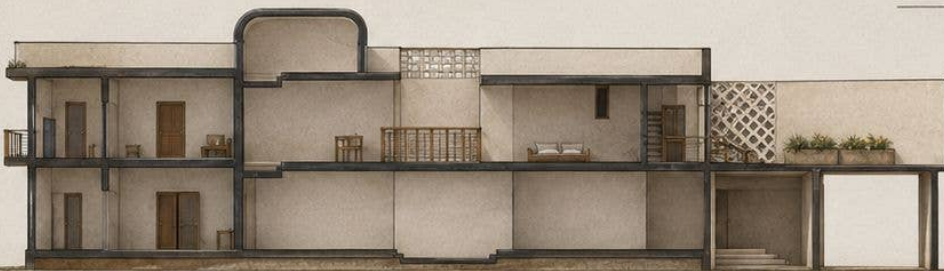

CONCEPT SHEET

WEEKEND COTTAGE

EXPRESSIONISM × NEO-FUTURISM

EMPHASIZES FLUID, DYNAMIC & SCULPTURAL FORM
 FRAGMENTED CURVES INSPIRED BY
 CRESCENT MOON + INFINITY LOOP
 SYMBOLISES ELEGANCE CONTINUITY & ENDLESS POSSIBILITY
 CURVES DENOTES FEMINITY

FIRST FLOOR PLAN

WEEKEND COTTAGE

SITE PLAN

ELEVATION

NORTH ELEVATION

WEST ELEVATION

SECTION

SECTION BB