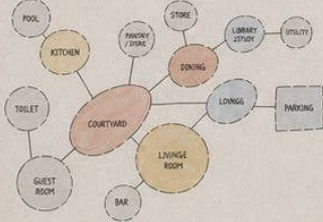

BUBBLE DIAGRAM