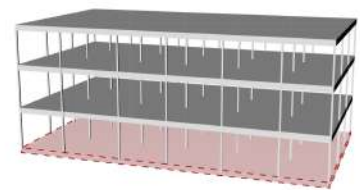

RED PARASITE

no first slab

tower

loggia

connection

way