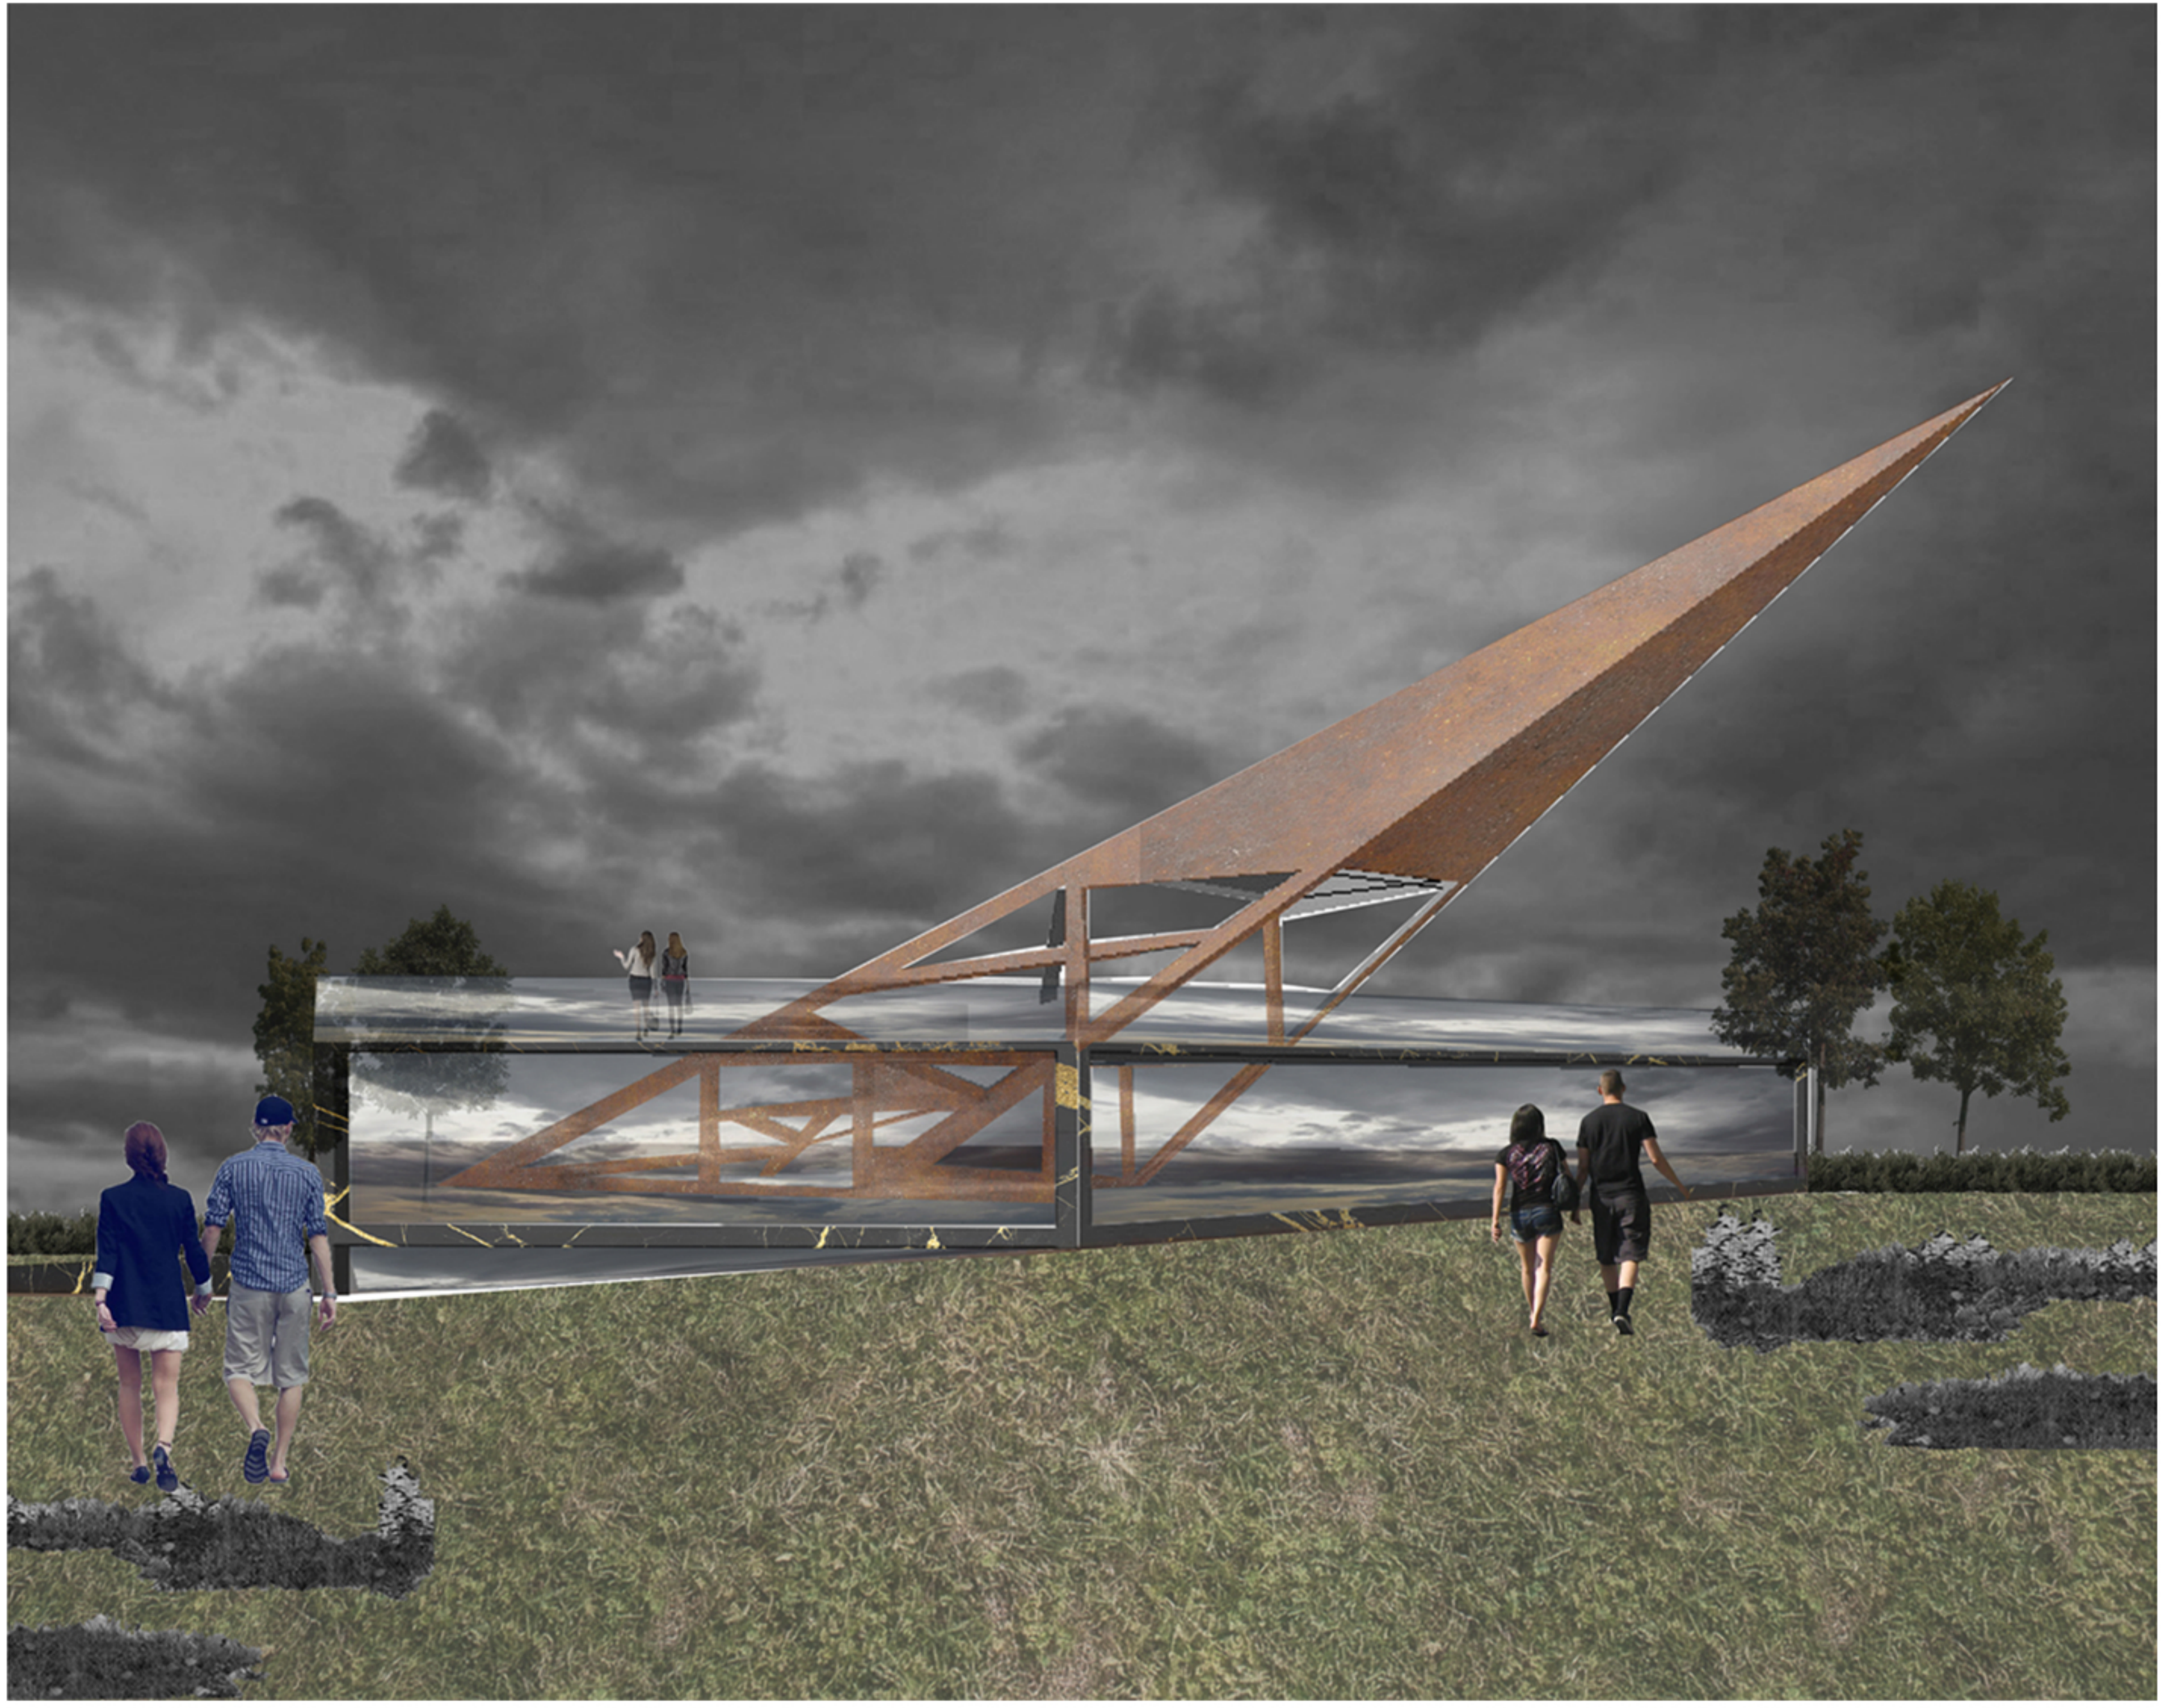

My Lord Yahweh spoke: " Thus for your injustice you shall the move from the chambers of sky in to the chambers of earth, here you have been master of morning there you shall be master of darkness from Pishon to Gihon and from Hiddekel to Euphrates and beyond them. You throne shall be put in your fortress and you will obey My order and My order is: " Make a holding 6 times 111 feet, build a backbone and underneath it you shall have another holding lightened by windows, your fortress shall be made in 3 levels, underneath the backbone where you shall put your throne on the backbone where those send by Me shall enter and above for those who come towards Me, all this you shall make and you shall put My Name above 13 feet high in 3 corners because I am your Lord Shavaot

1. Reference: V. Kandinsky - Composition VIII

2. Selected

3. Modifying Selection

4. Transformation from 2D to 3D

5. Volume

North

South