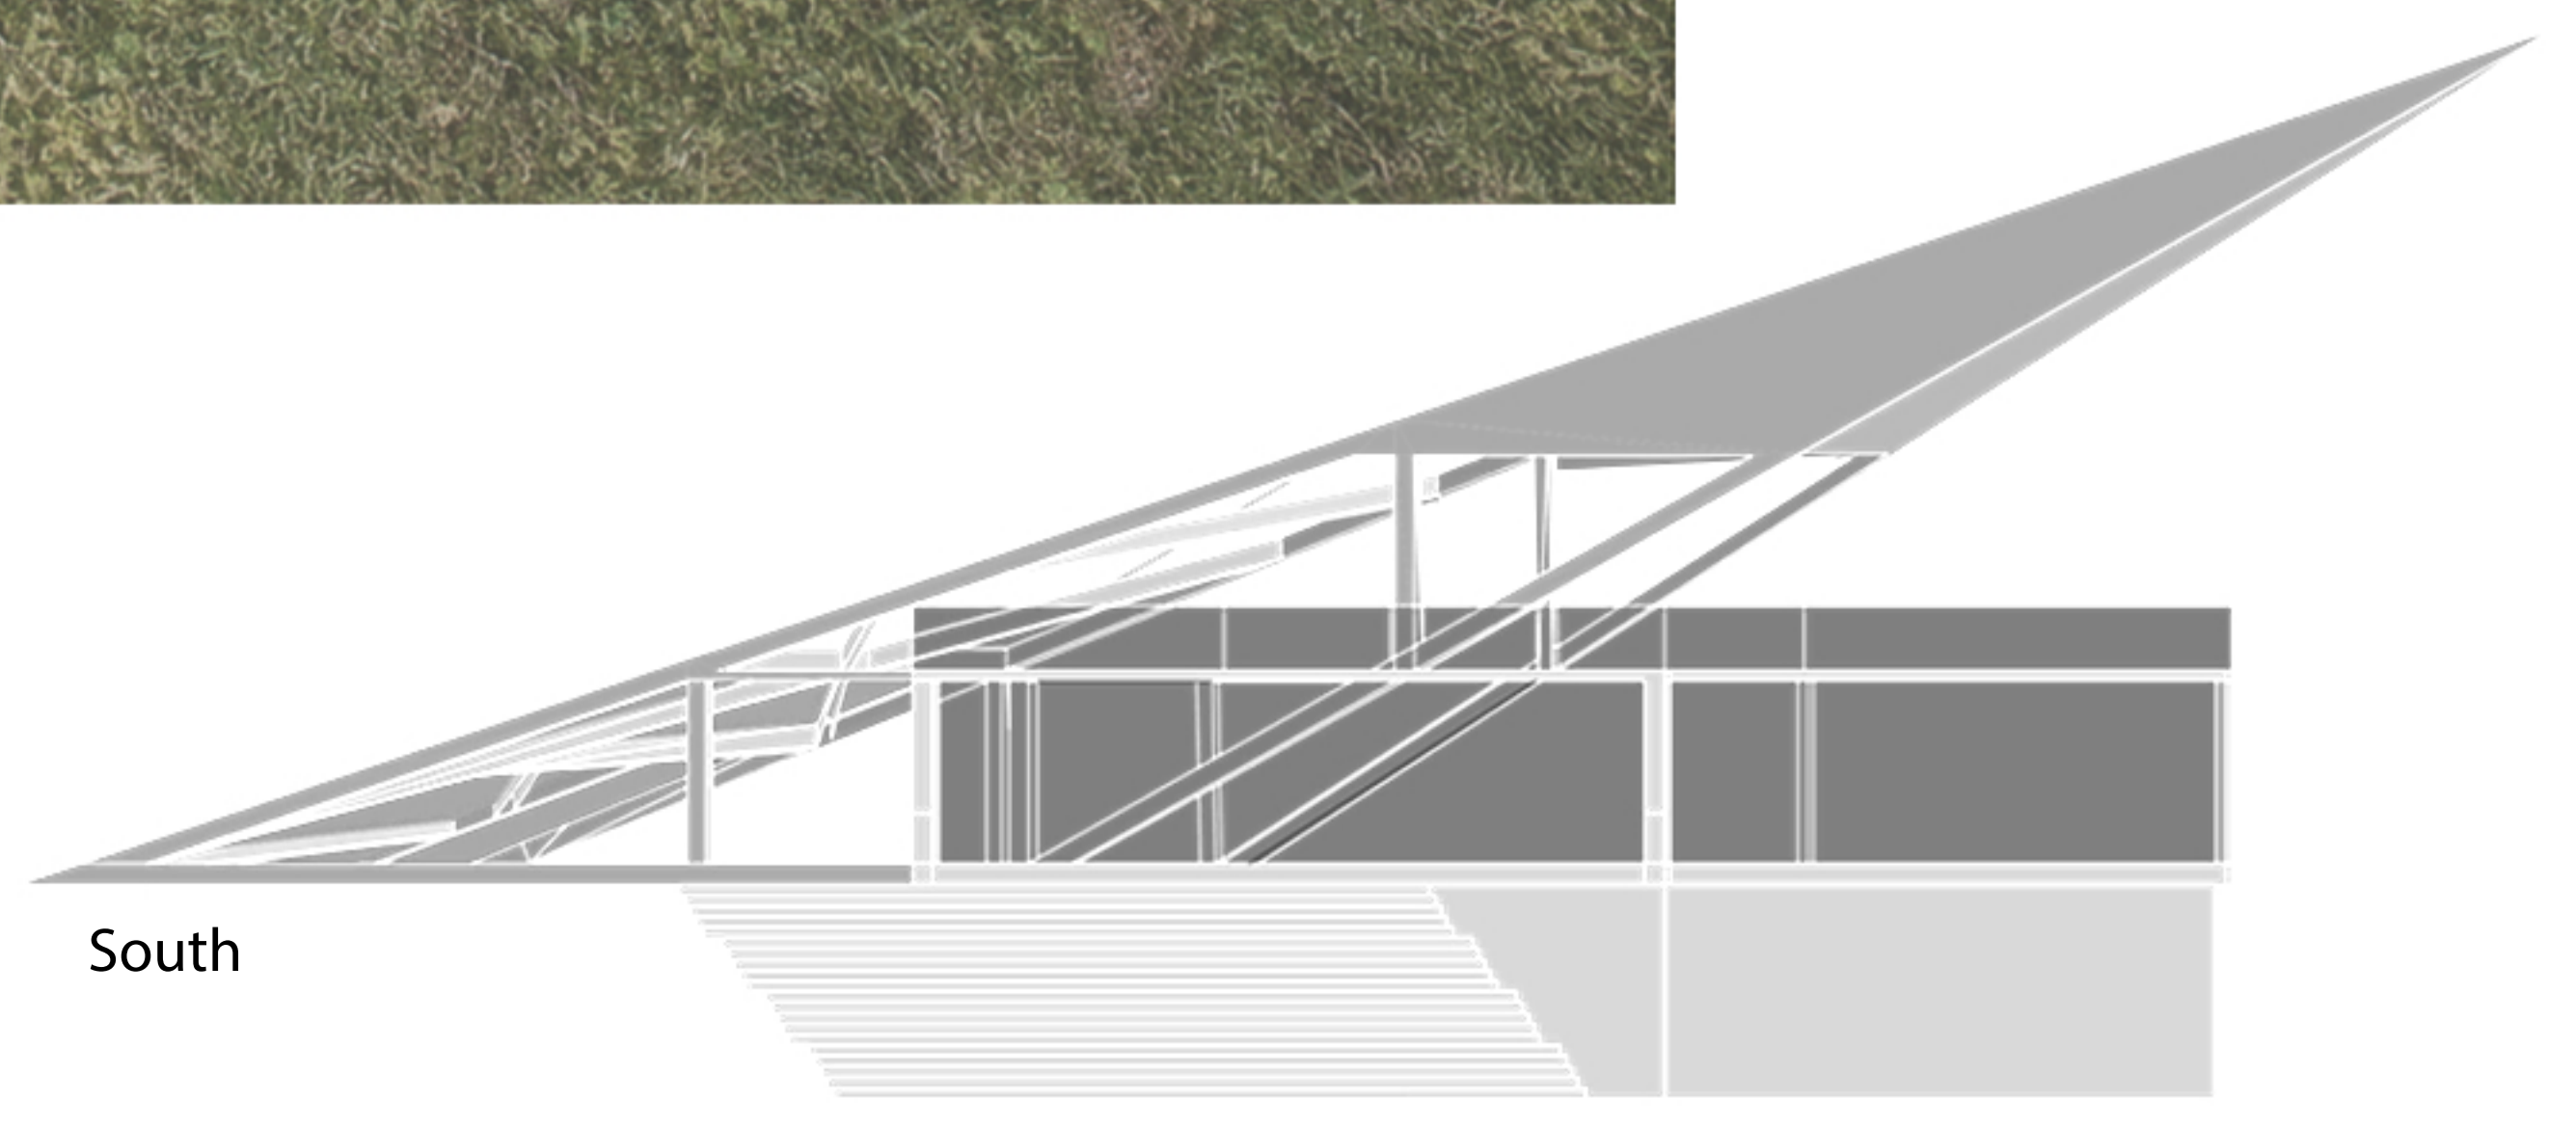

My Lord Yahweh spoke: " Thus for your injustice you shall the move from the chambers of sky in to the chambers of earth, here you have been master of morning there you shall be master of darkness from Pishon to Gihon and from Hiddekel to Euphrates and beyond them. You throne shall be put in your fortress and you will obey My order and My order is: " Make a holding 6 times 111 feet, build a backbone and underneath it you shall have another holding lightened by windows, your fortress shall be made in 3 levels, underneath the backbone where you shall put your throne on the backbone where those send by Me shall enter and above for those who come towards Me, all this you shall make and you shall put My Name above 13 feet high in 3 corners because I am your Lord Shavaot

1. Reference: V. Kandinsky - Composition VIII

2. Selected

3. Modifying Selection

4. Transformation from 2D to 3D

5. Volume

North

South