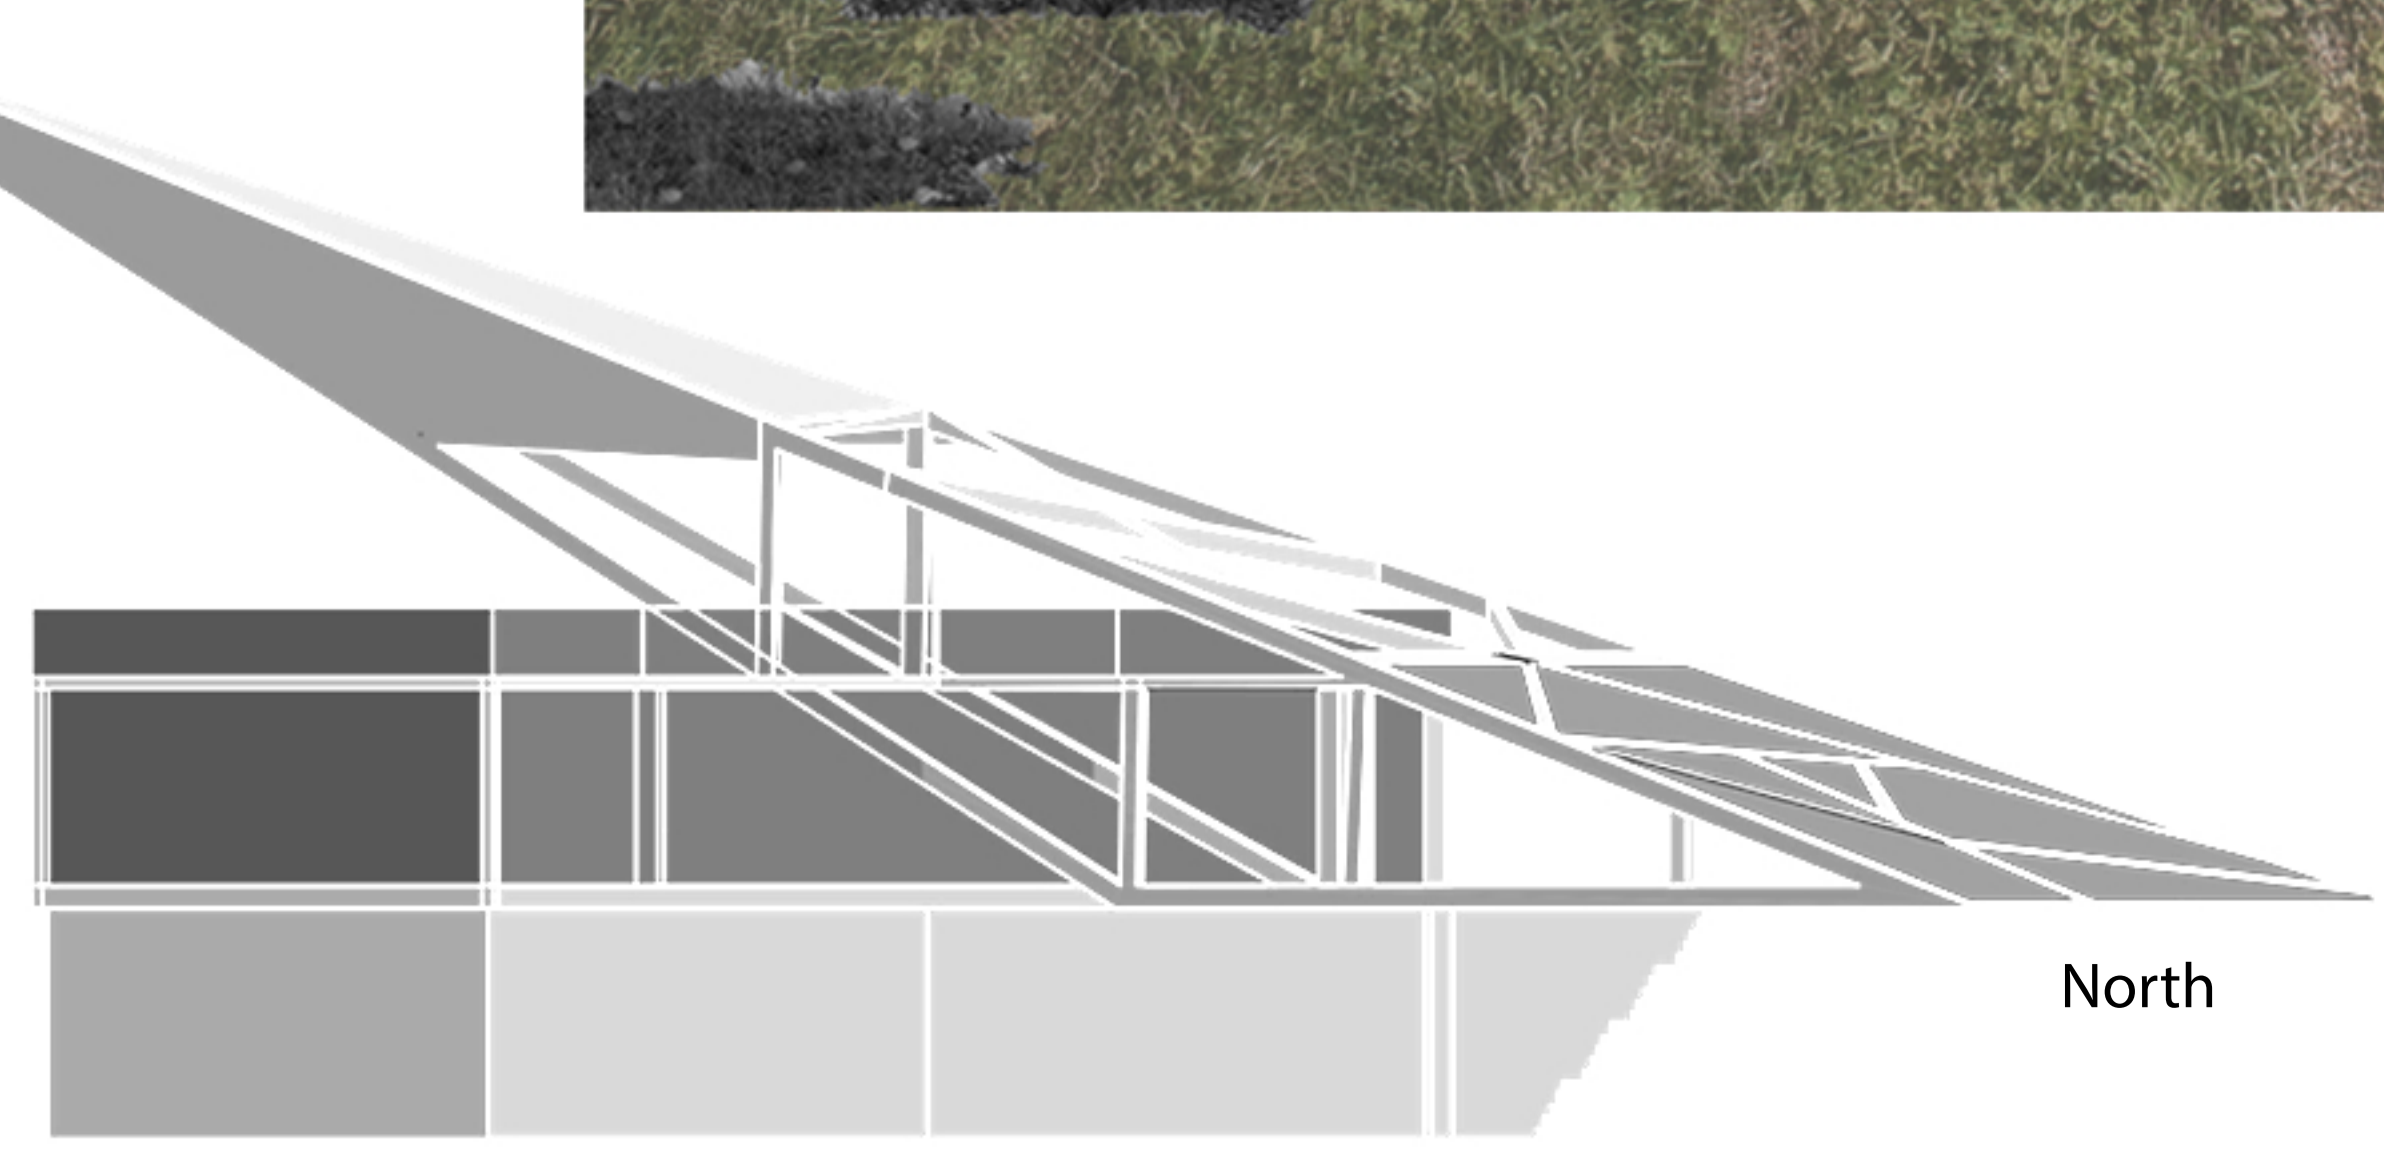

My Lord Yahweh spoke: " Thus for your injustice you shall the move from the chambers of sky in to the chambers of earth, here you have been master of morning there you shall be master of darkness from Pishon to Gihon and from Hiddekel to Euphrates and beyond them. You throne shall be put in your fortress and you will obey My order and My order is: " Make a holding 6 times 111 feet, build a backbone and underneath it you shall have another holding lightened by windows, your fortress shall be made in 3 levels, underneath the backbone where you shall put your throne on the backbone where those send by Me shall enter and above for those who come towards Me, all this you shall make and you shall put My Name above 13 feet high in 3 corners because I am your Lord Shavaot

1. Reference: V. Kandinsky - Composition VIII

2. Selected

3. Modifying Selection

4. Transformation from 2D to 3D

5. Volume

North

South