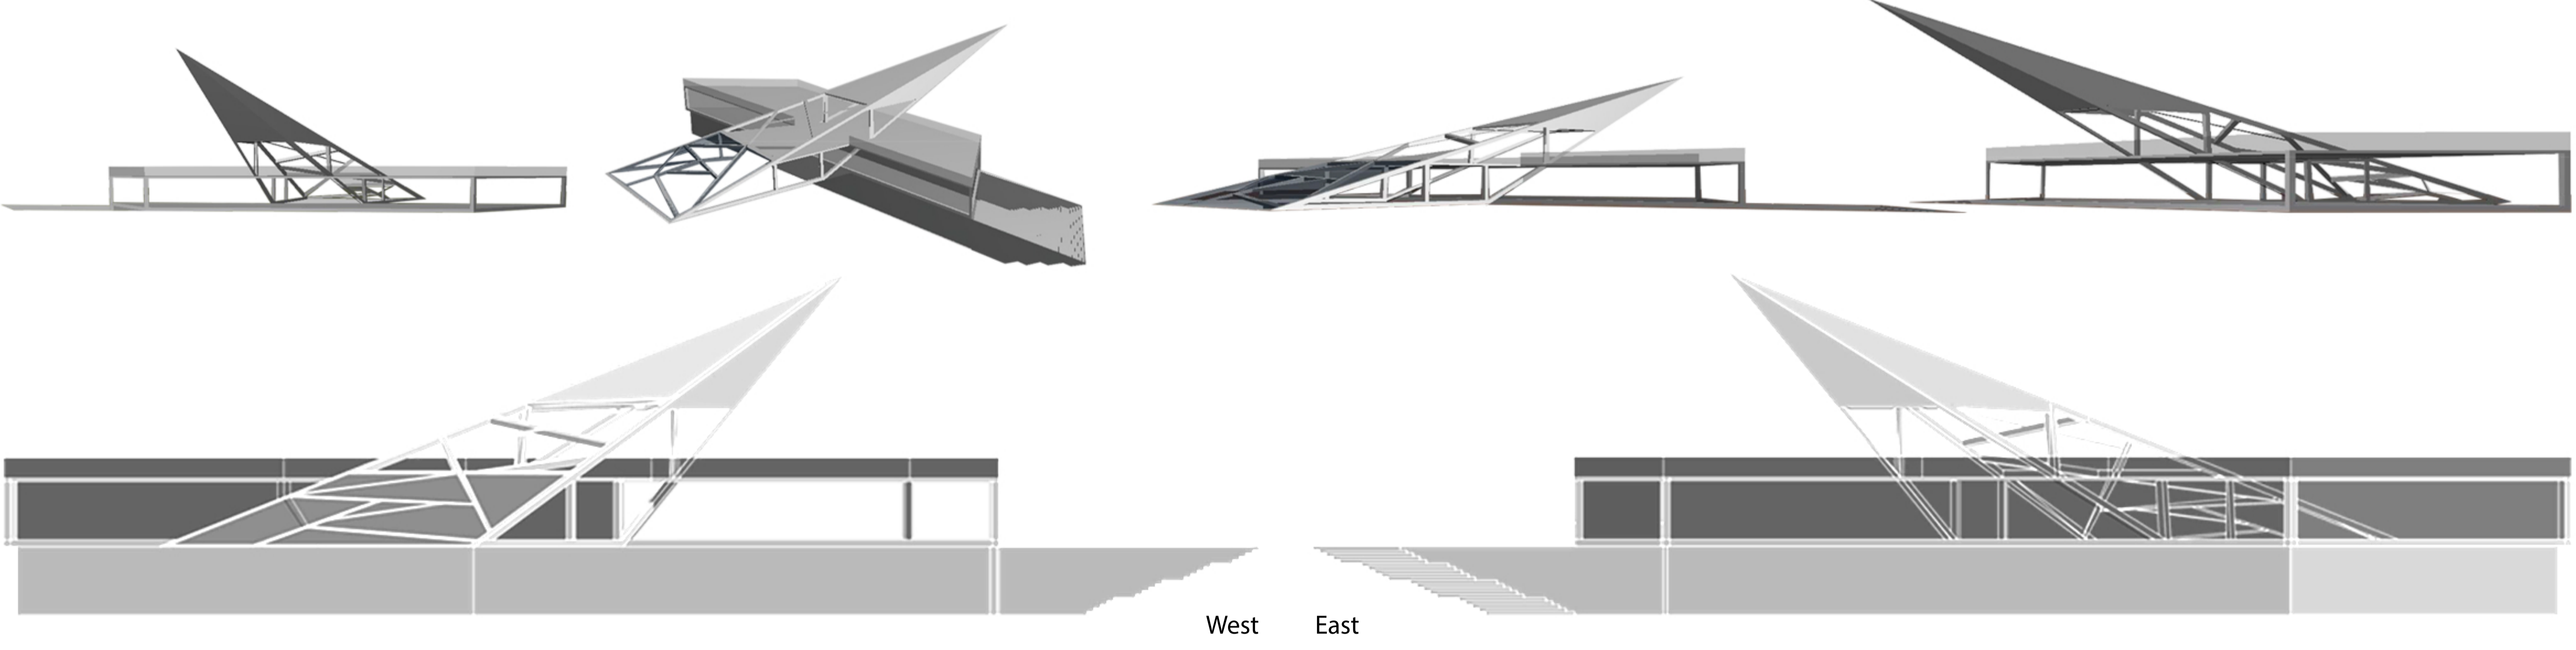

My Lord Yahweh spoke: " Thus for your injustice you shall the move from the chambers of sky in to the chambers of earth, here you have been master of morning there you shall be master of darkness from Pishon to Gihon and from Hiddekel to Euphrates and beyond them. You throne shall be put in your fortress and you will obey My order and My order is: " Make a holding 6 times 111 feet, build a backbone and underneath it you shall have another holding lightened by windows, your fortress shall be made in 3 levels, underneath the backbone where you shall put your throne on the backbone where those send by Me shall enter and above for those who come towards Me, all this you shall make and you shall put My Name above 13 feet high in 3 corners because I am your Lord Shavaot

1. Reference: V. Kandinsky - Composition VIII

2. Selected

3. Modifying Selection

4. Transformation from 2D to 3D

5. Volume

North

South